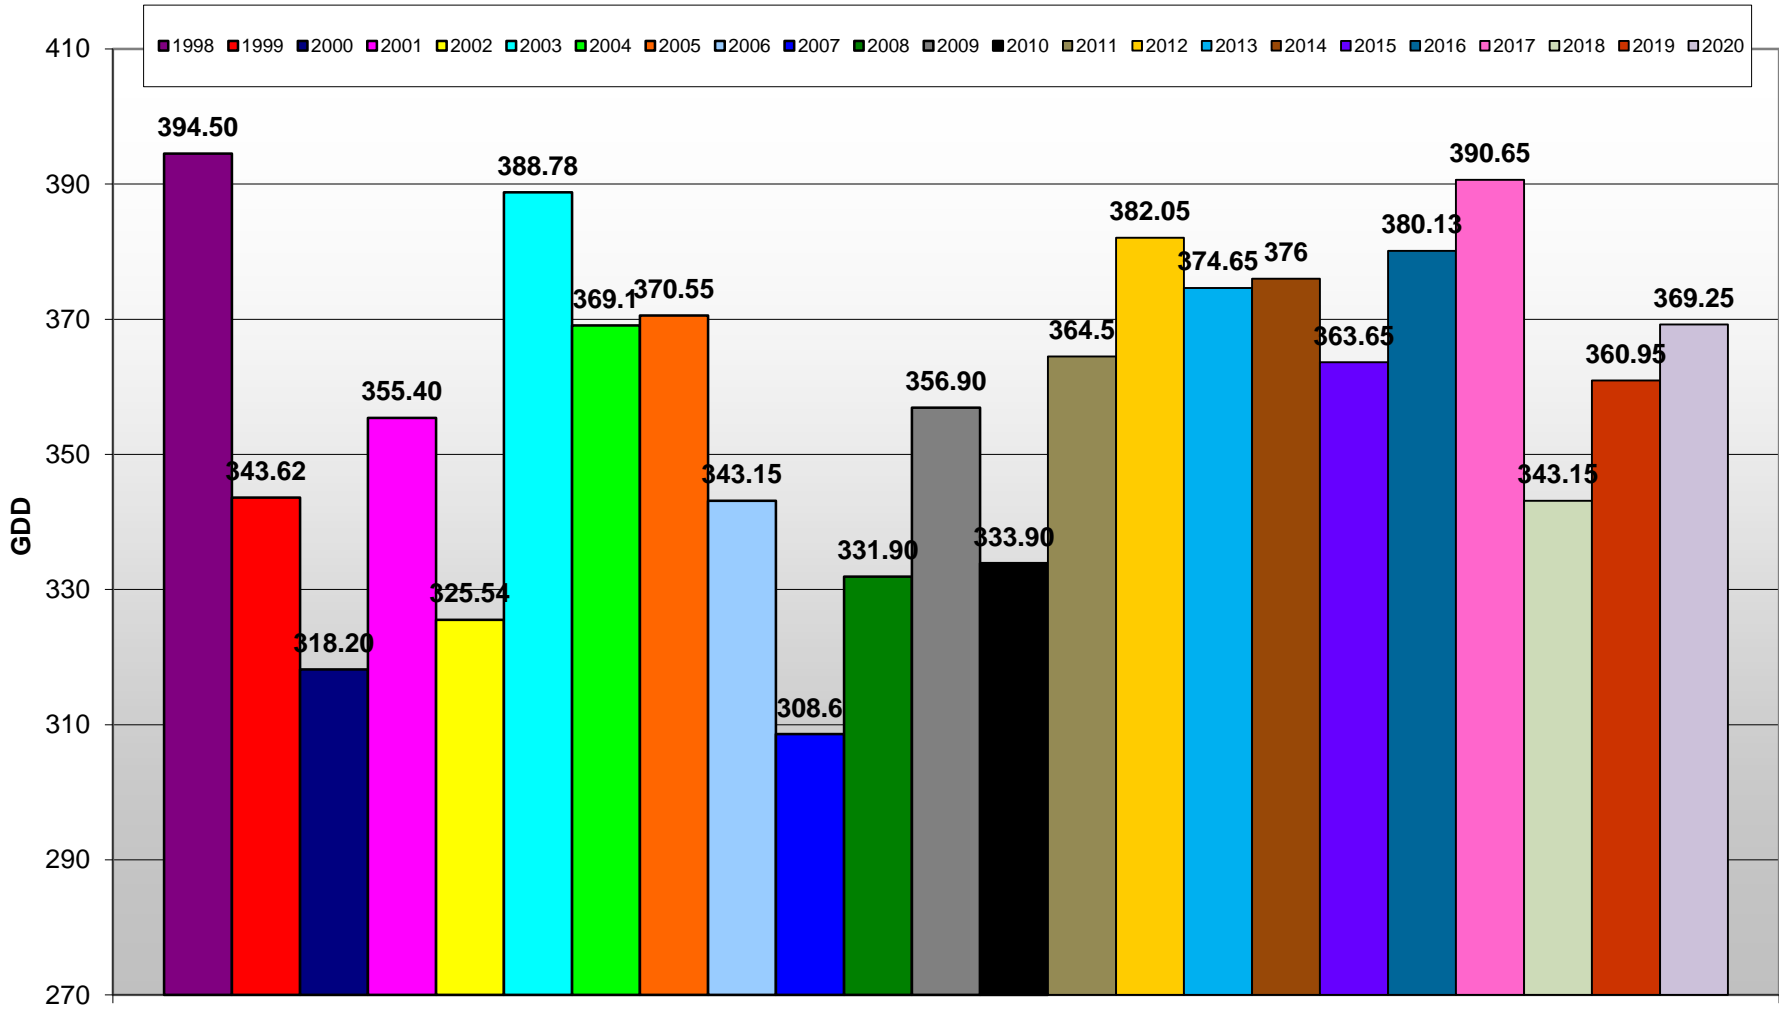

Summerland - Total Monthly Growing Degree Days [AUGUST] - 1998-2020

August

Month

Created by Brad Estergaard, 2020

Summerland - Growing Degree Day Accumulation - 1998-2020 - April through August

Created by Brad Estergaard, 2020

Summerland - Growing Degree Day Accumulation - 1998-2020

Created by Brad Estergaard, 2020

Osoyoos - Total Monthly Growing Degree Days [AUGUST] - 1998-2020

August

Created by Brad Estergaard, 2020

Month

Osoyoos - Growing Degree Day Accumulation - 1998-2020 - April through August