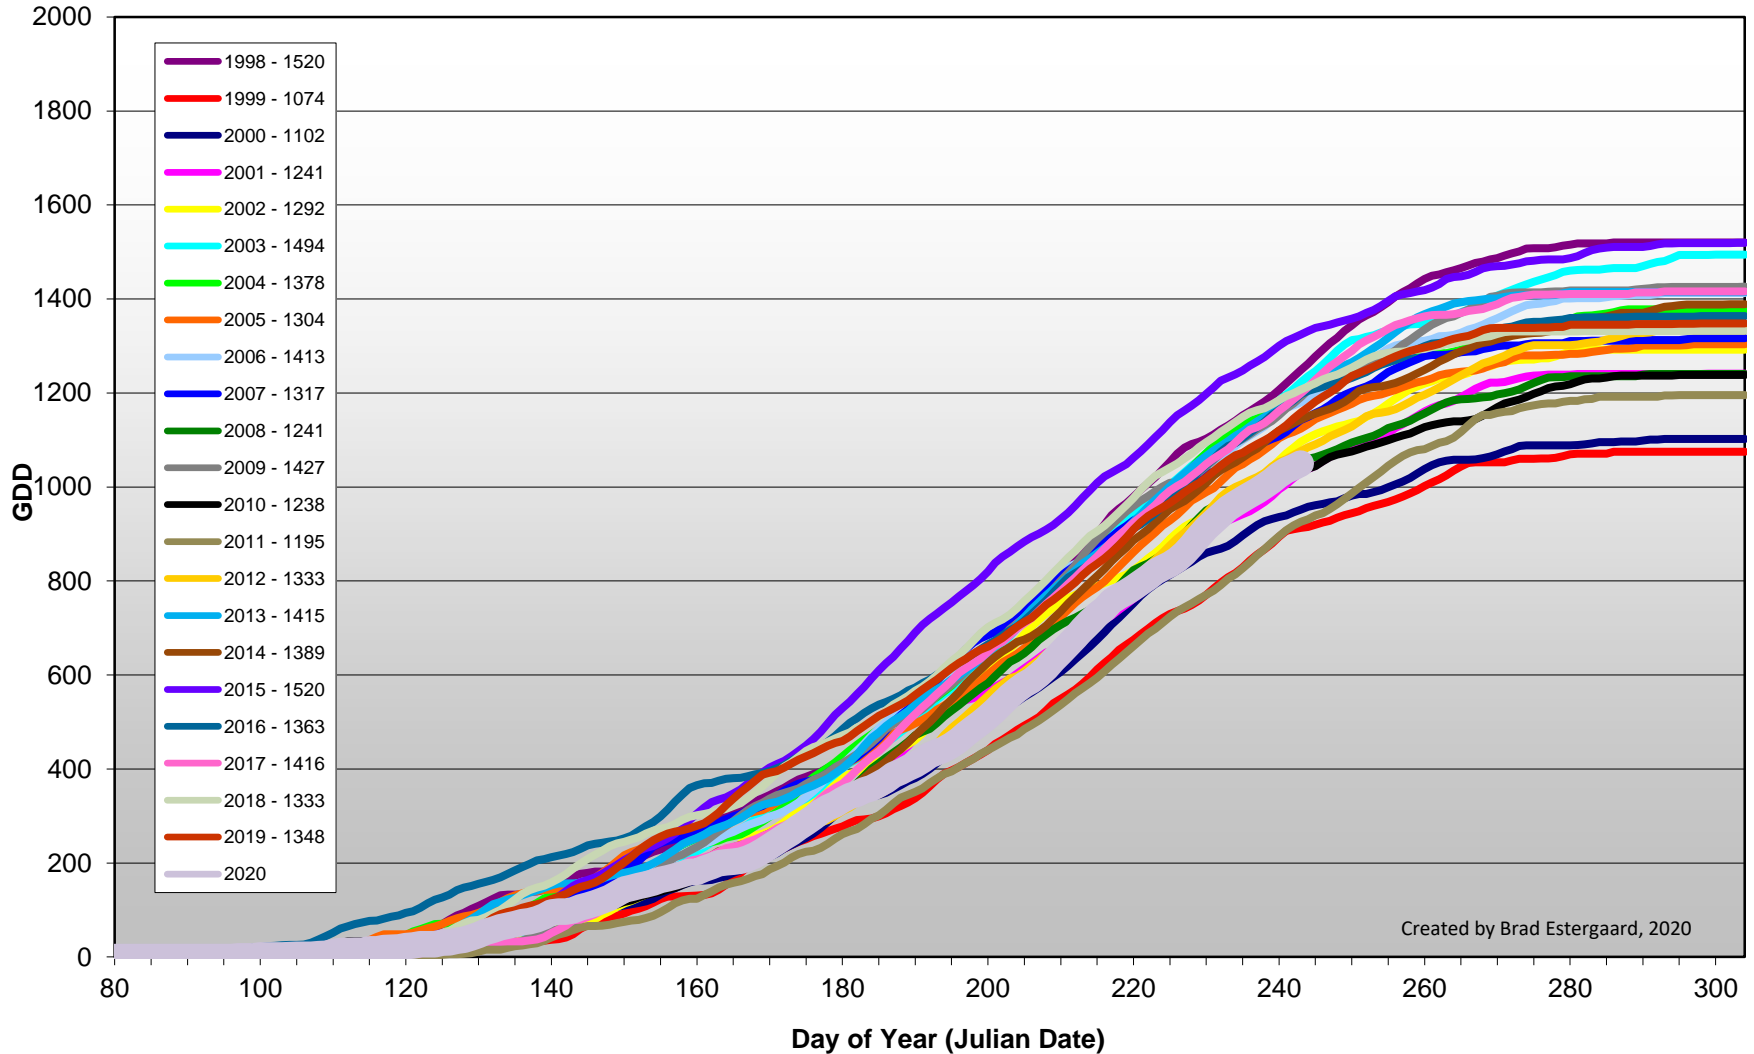

Summerland - Total Monthly Growing Degree Days [AUGUST] - 1998-2020

August

Month

Created by Brad Estergaard, 2020

Summerland - Growing Degree Day Accumulation - 1998-2020 - April through August

Created by Brad Estergaard, 2020

Summerland - Growing Degree Day Accumulation - 1998-2020

Created by Brad Estergaard, 2020

Osoyoos - Total Monthly Growing Degree Days [AUGUST] - 1998-2020

August

Created by Brad Estergaard, 2020

Month

Osoyoos - Growing Degree Day Accumulation - 1998-2020 - April through August