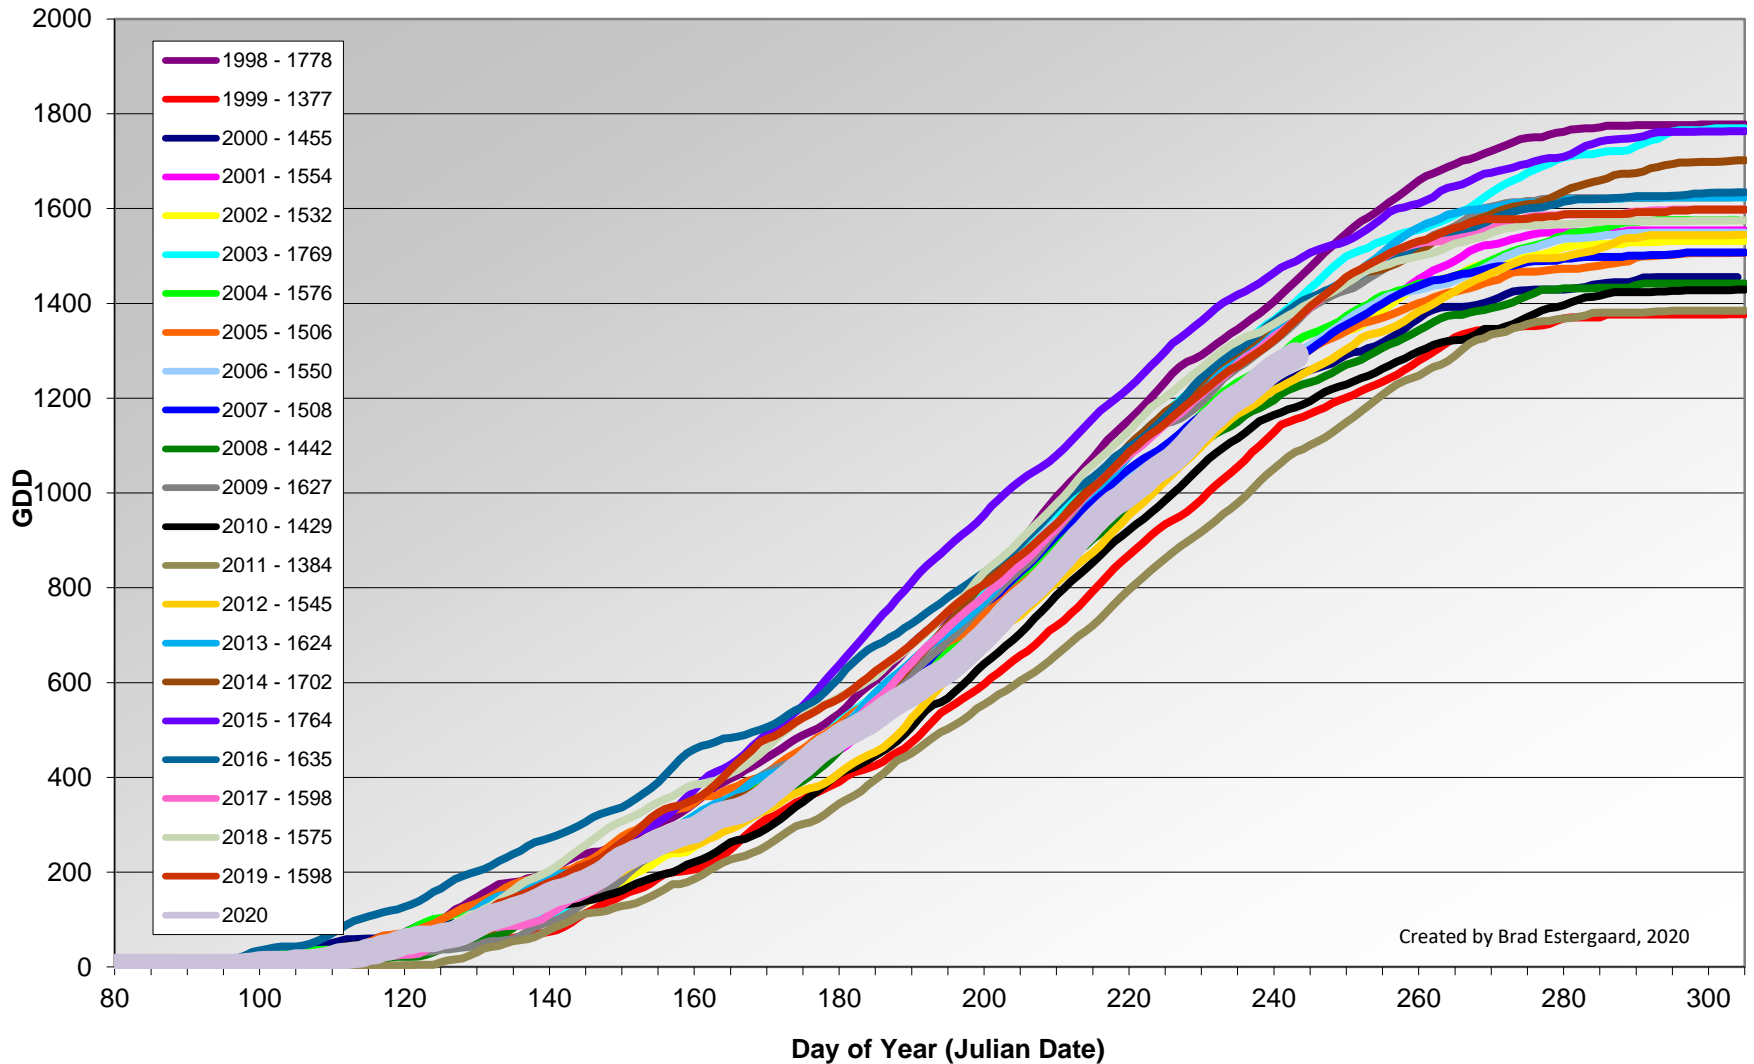

Osoyoos - Growing Degree Day Accumulation - 1998-2020

Created by Brad Estergaard, 2020