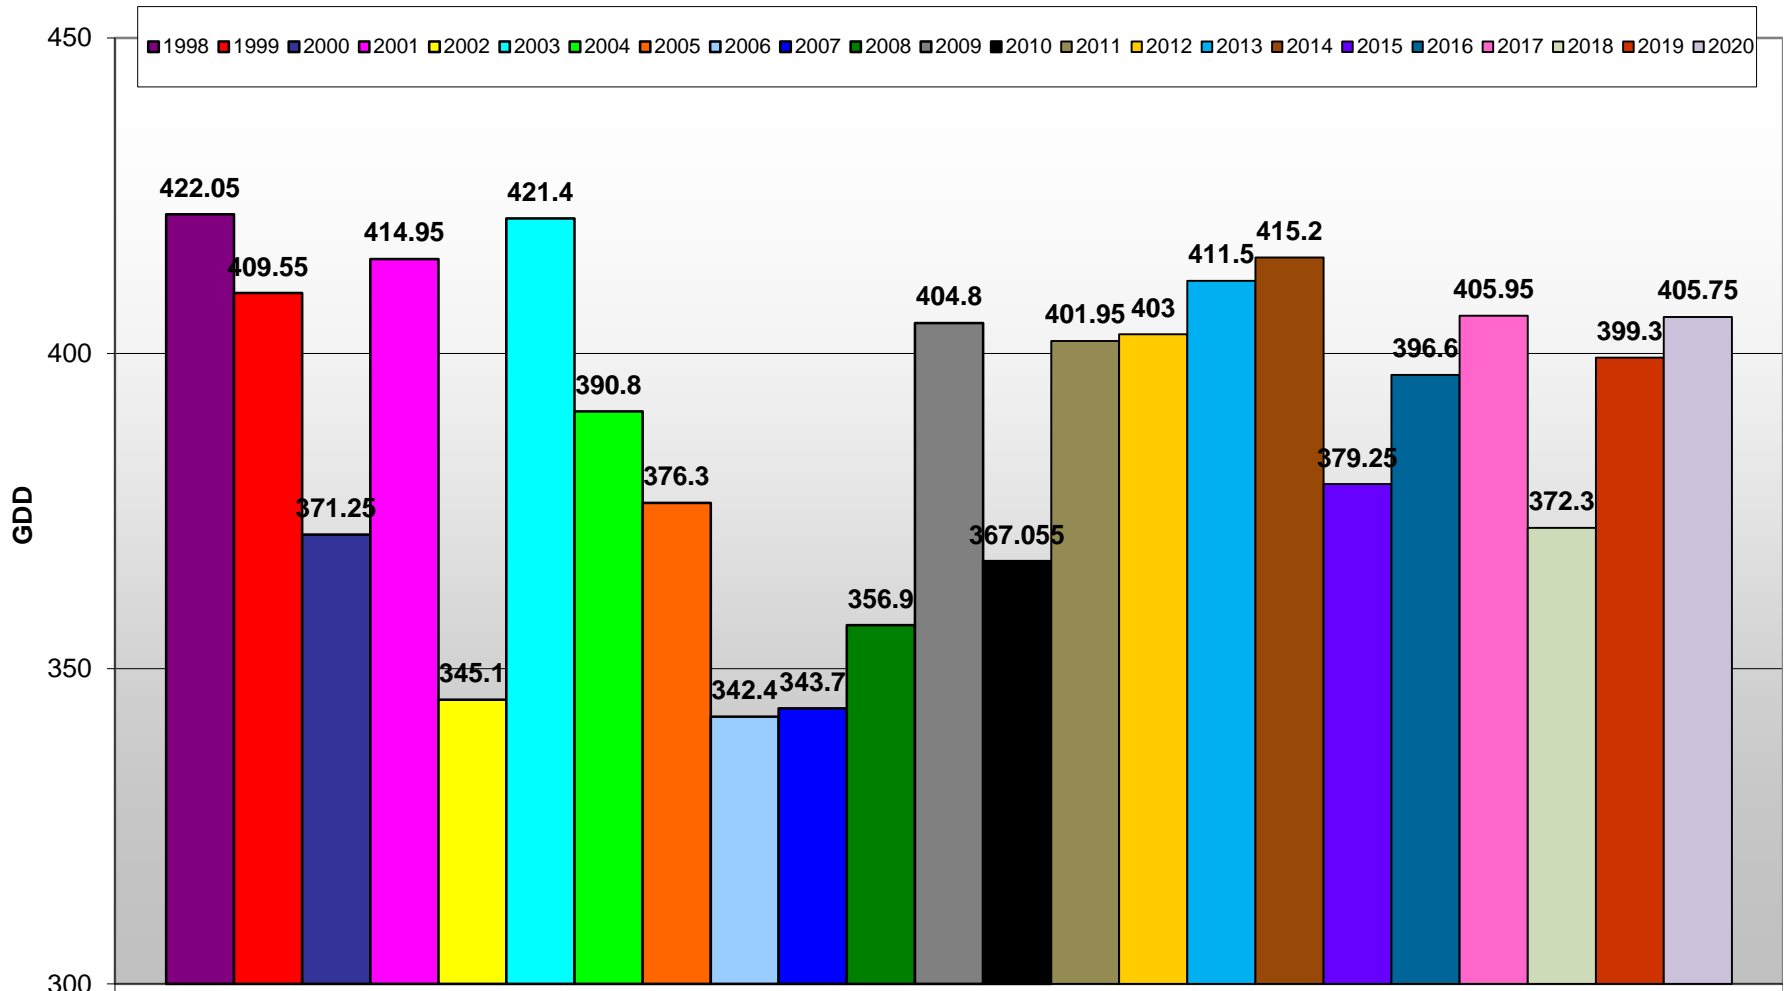

Summerland - Total Monthly Growing Degree Days [AUGUST] - 1998-2020

August

Month

Created by Brad Estergaard, 2020

Summerland - Growing Degree Day Accumulation - 1998-2020 - April through August

Created by Brad Estergaard, 2020

Summerland - Growing Degree Day Accumulation - 1998-2020

Created by Brad Estergaard, 2020

Osoyoos - Total Monthly Growing Degree Days [AUGUST] - 1998-2020

August

Created by Brad Estergaard, 2020

Month

Osoyoos - Growing Degree Day Accumulation - 1998-2020 - April through August