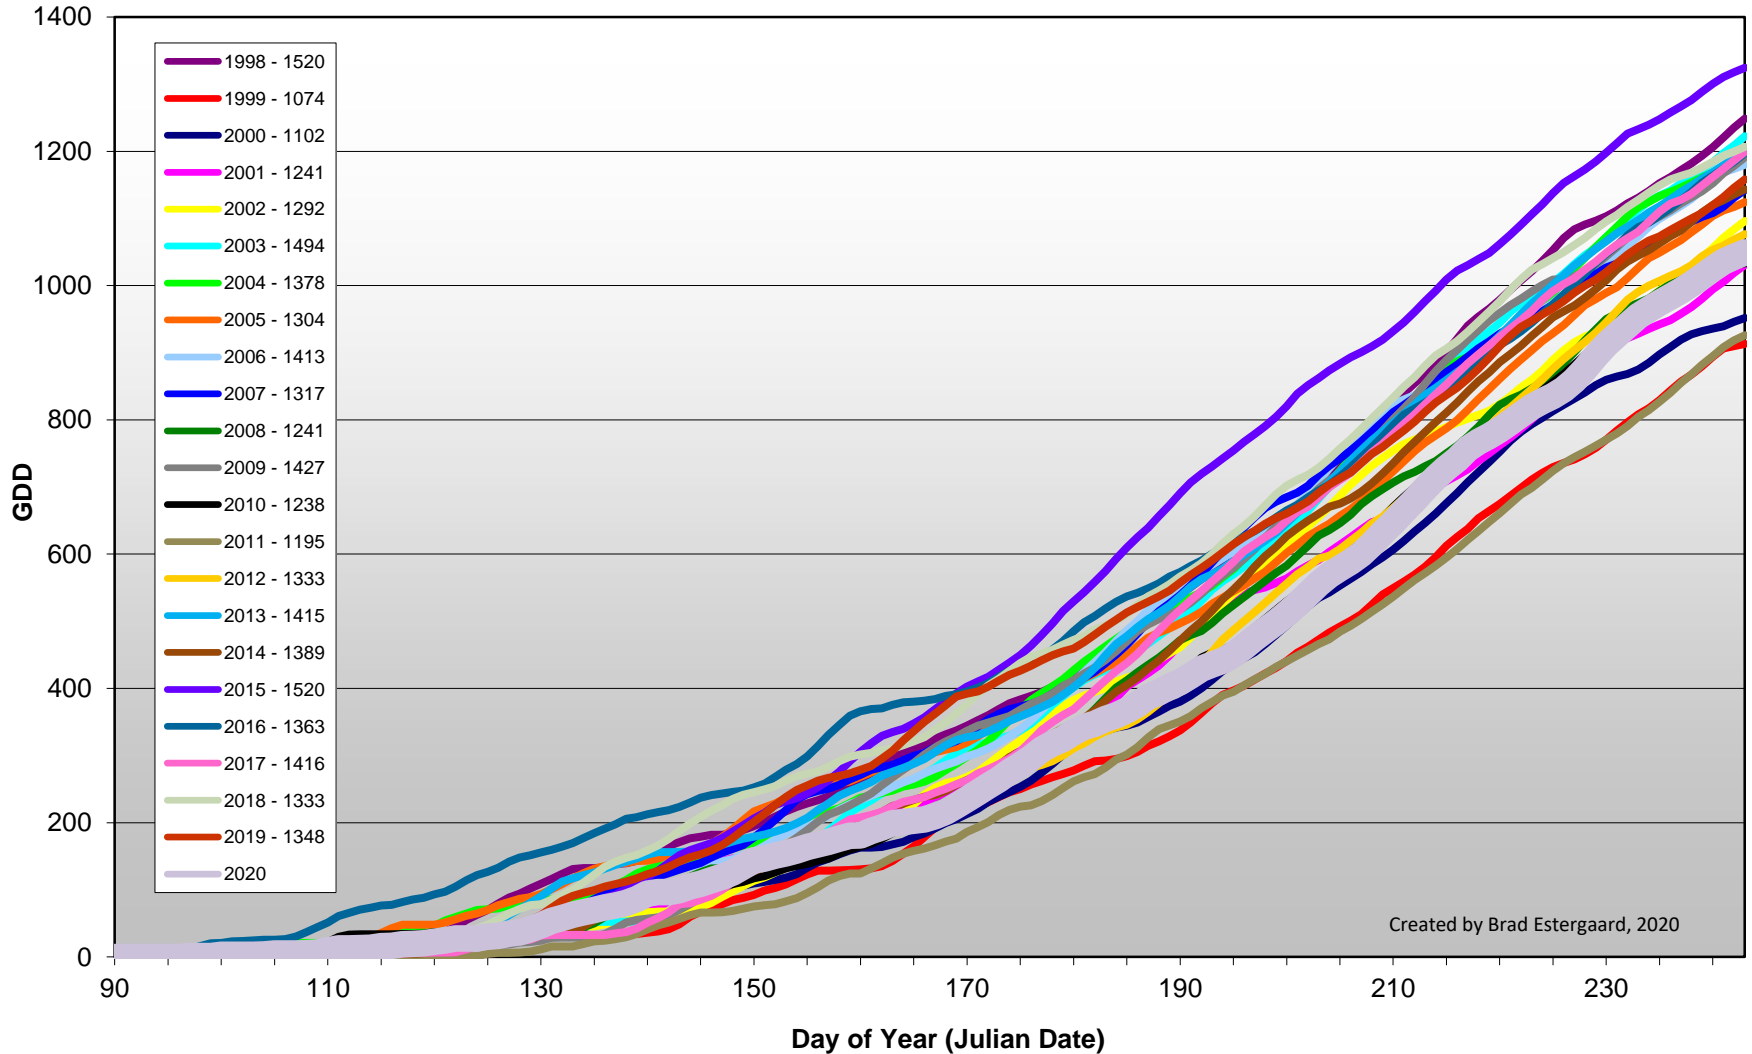

Summerland - Total Monthly Growing Degree Days [AUGUST] - 1998-2020

August

Month

Created by Brad Estergaard, 2020

Summerland - Growing Degree Day Accumulation - 1998-2020 - April through August

Created by Brad Estergaard, 2020

Summerland - Growing Degree Day Accumulation - 1998-2020

Created by Brad Estergaard, 2020

Osoyoos - Total Monthly Growing Degree Days [AUGUST] - 1998-2020

August

Created by Brad Estergaard, 2020

Month

Osoyoos - Growing Degree Day Accumulation - 1998-2020 - April through August