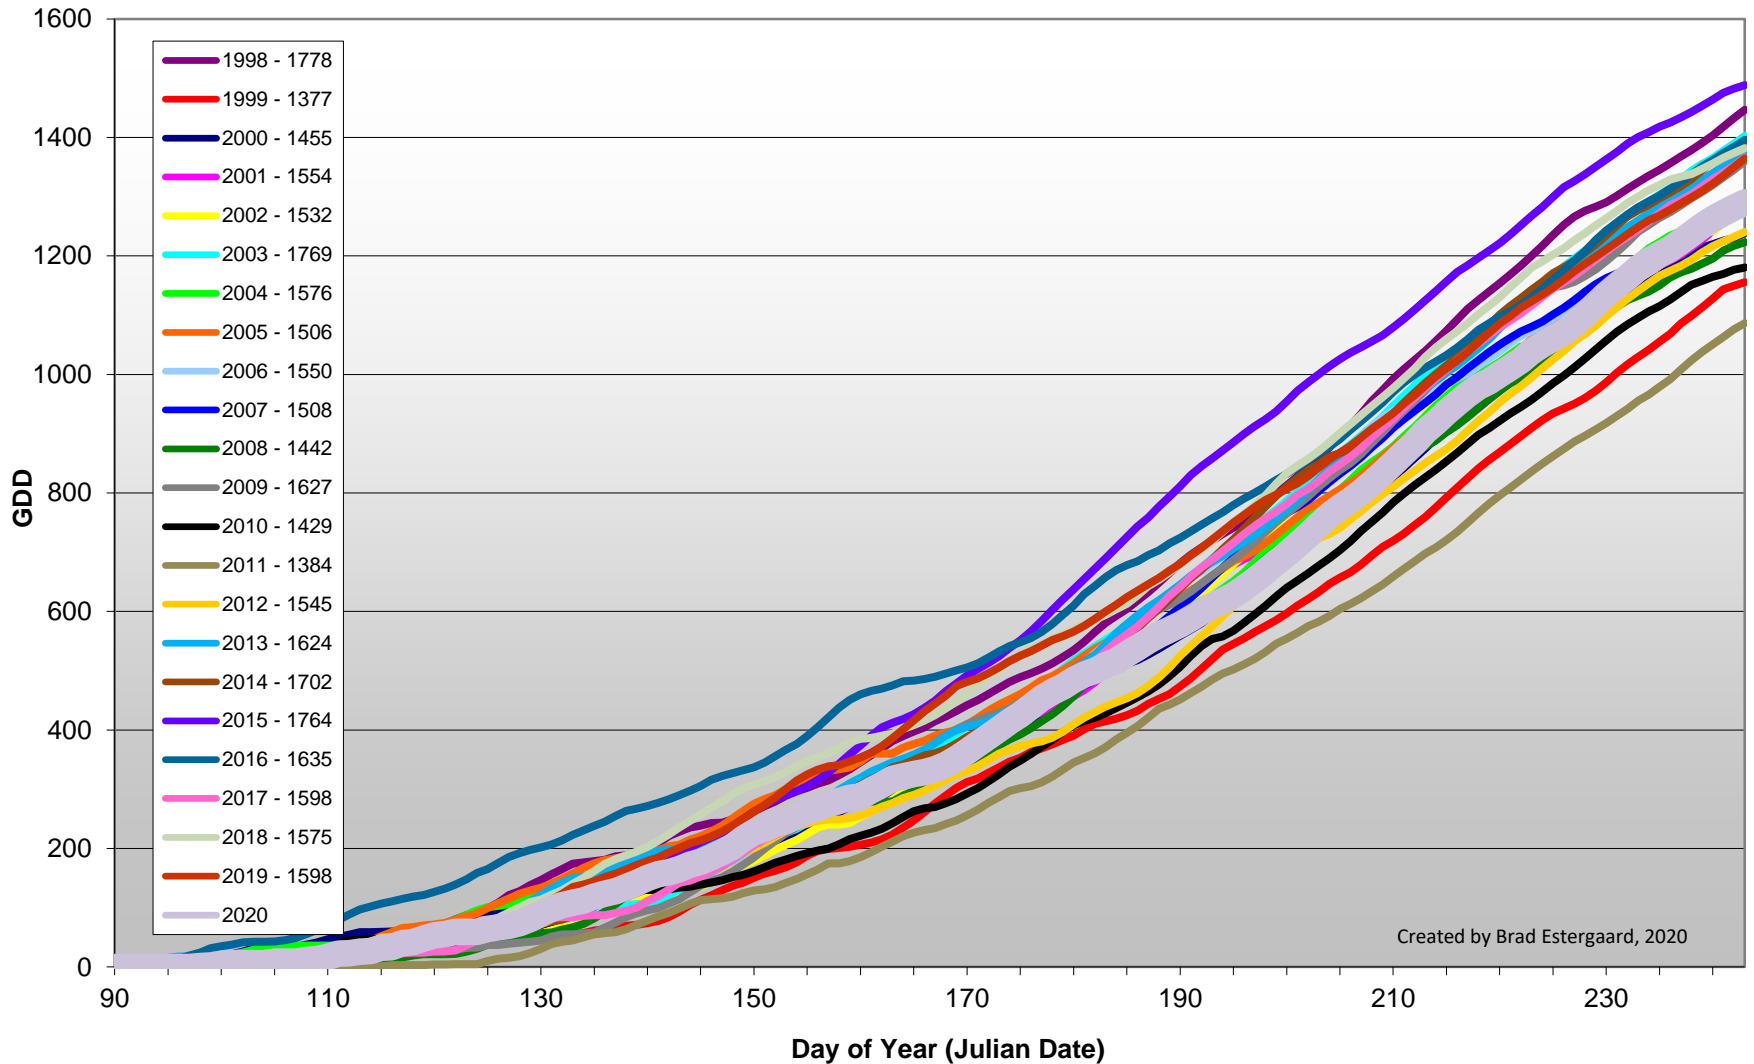

Summerland - Total Monthly Growing Degree Days [AUGUST] - 1998-2020

August

Month

Created by Brad Estergaard, 2020

Summerland - Growing Degree Day Accumulation - 1998-2020 - April through August

Created by Brad Estergaard, 2020

Summerland - Growing Degree Day Accumulation - 1998-2020

Created by Brad Estergaard, 2020

Osoyoos - Total Monthly Growing Degree Days [AUGUST] - 1998-2020

August

Created by Brad Estergaard, 2020

Month

Osoyoos - Growing Degree Day Accumulation - 1998-2020 - April through August