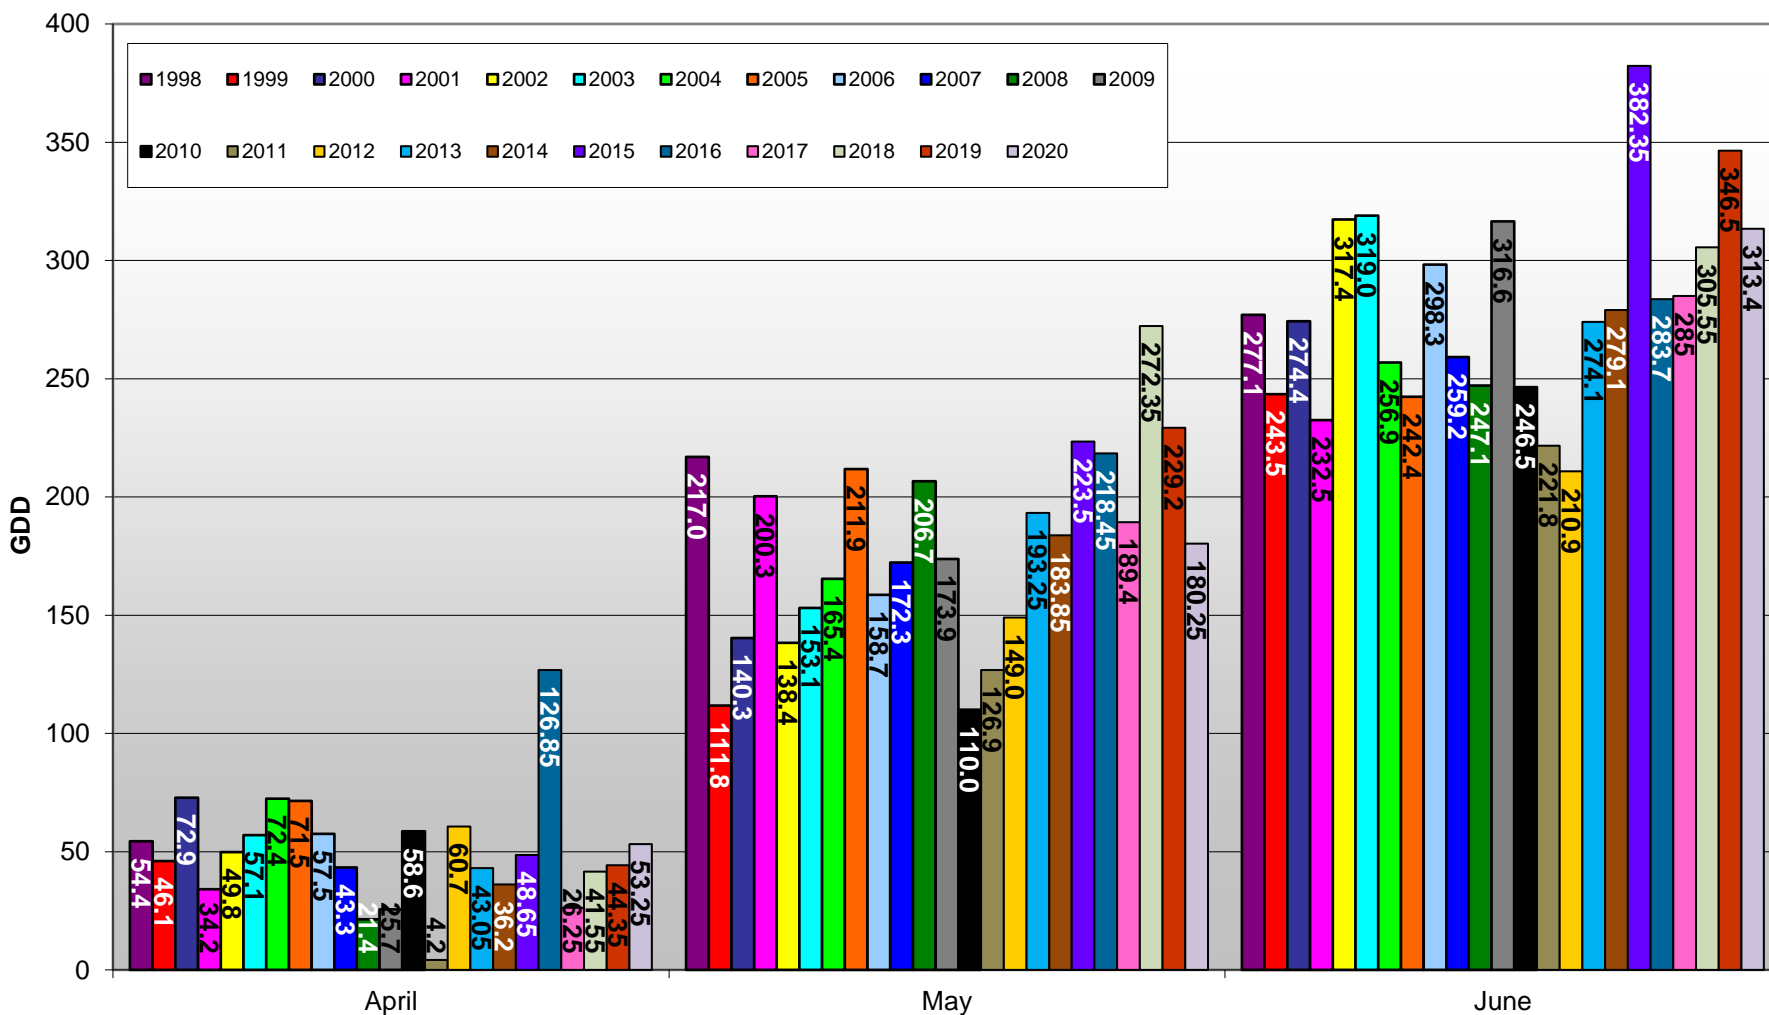

Summerland - Total Monthly Growing Degree Days [JUNE] - 1998-2020

Created by Brad Estergaard, 2020

Summerland - Total Monthly Growing Degree Days - April through June - 1998-2020

Created by Brad Estergaard, 2020

Summerland - Growing Degree Day Accumulation - 1998-2020 - April through June

Day of Year (Julian Date)

Created by Brad Estergaard, 2020

Summerland - Growing Degree Day Accumulation - 1998-2020

Osoyoos - Total Monthly Growing Degree Days [JUNE] - 1998-2020

June

Month

Created by Brad Estergaard, 2020

Osoyoos - Total Monthly Growing Degree Days - April through June - 1998-2020

Created by Brad Estergaard, 2020

Month

Osoyoos - Growing Degree Day Accumulation - 1998-2020 - April through June