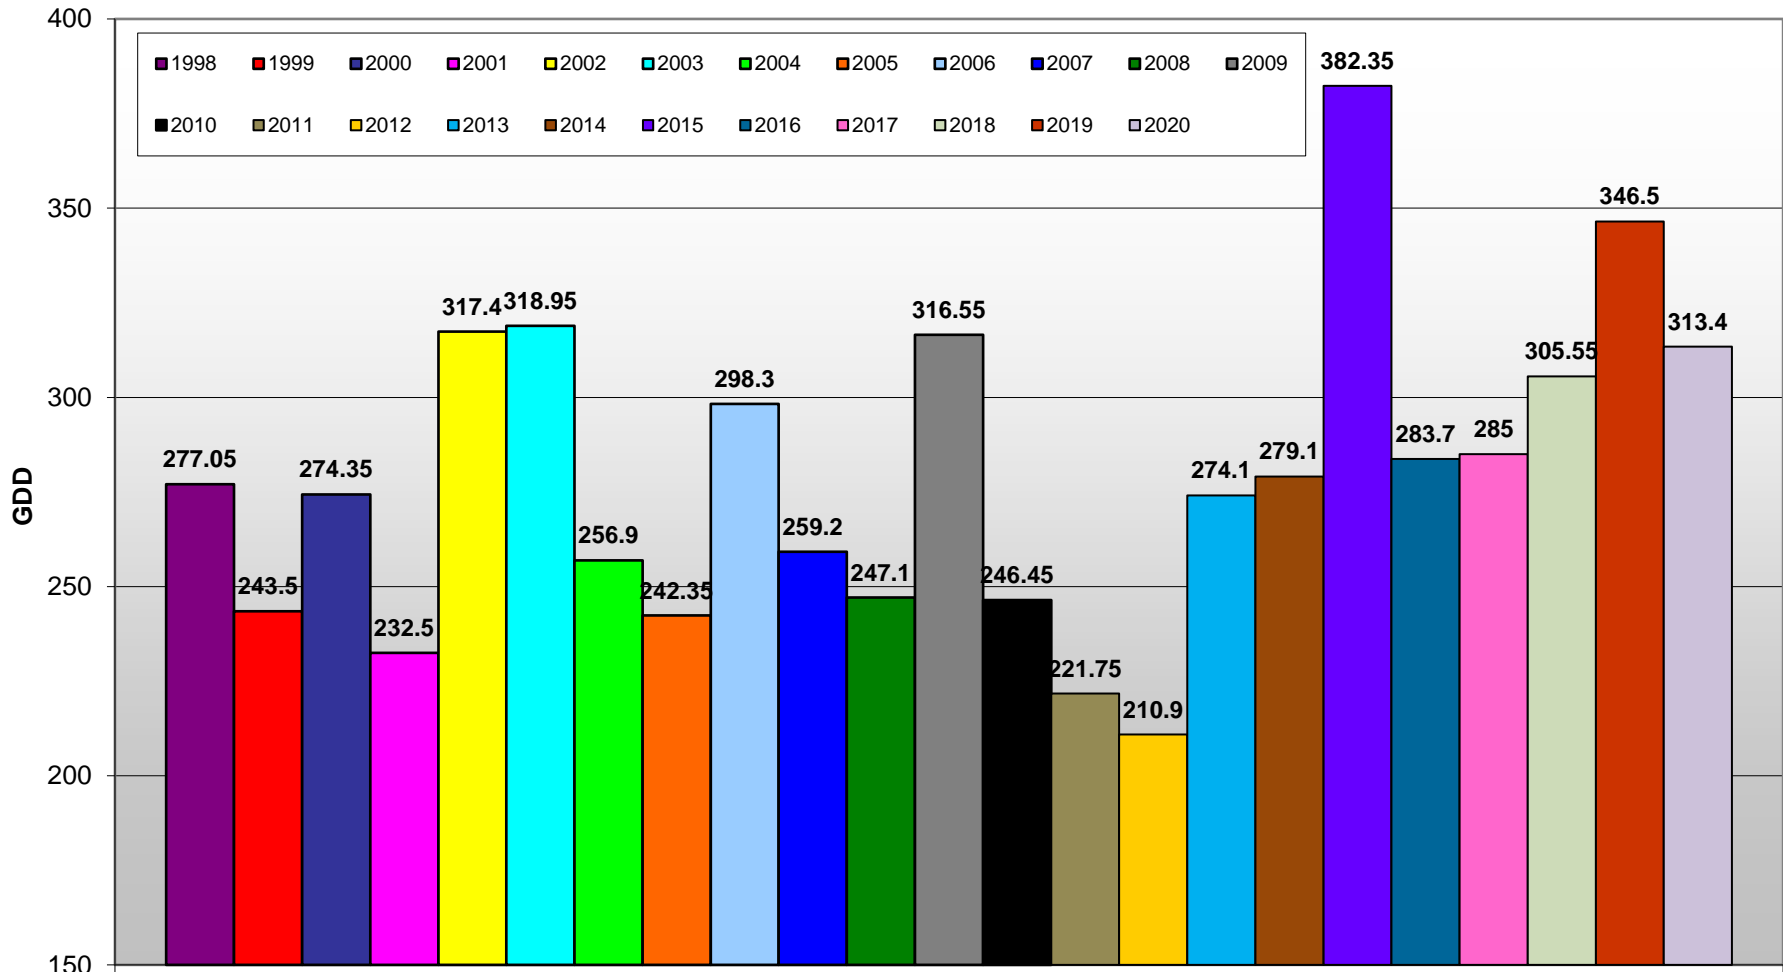

Summerland - Total Monthly Growing Degree Days [JUNE] - 1998-2020

Created by Brad Estergaard, 2020

Summerland - Total Monthly Growing Degree Days - April through June - 1998-2020

Created by Brad Estergaard, 2020

Summerland - Growing Degree Day Accumulation - 1998-2020 - April through June

Day of Year (Julian Date)

Created by Brad Estergaard, 2020

Summerland - Growing Degree Day Accumulation - 1998-2020

Osoyoos - Total Monthly Growing Degree Days [JUNE] - 1998-2020

June

Month

Created by Brad Estergaard, 2020

Osoyoos - Total Monthly Growing Degree Days - April through June - 1998-2020

Created by Brad Estergaard, 2020

Month

Osoyoos - Growing Degree Day Accumulation - 1998-2020 - April through June