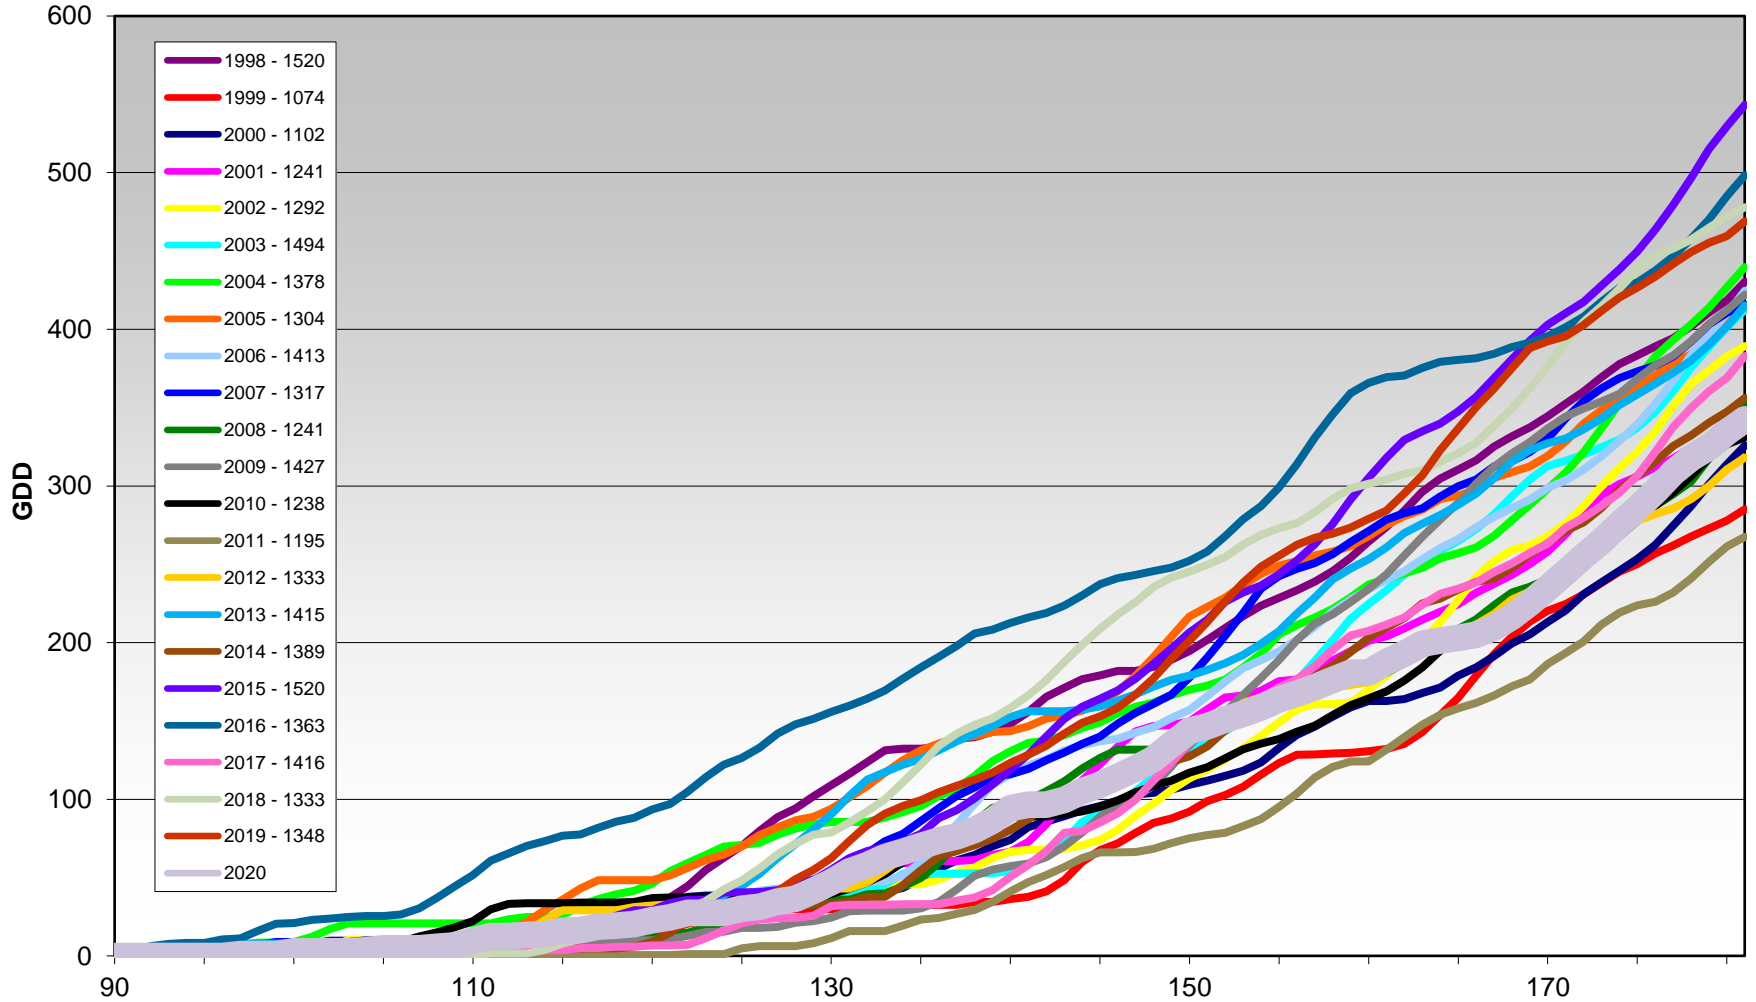

Summerland - Total Monthly Growing Degree Days [JUNE] - 1998-2020

Created by Brad Estergaard, 2020

Summerland - Total Monthly Growing Degree Days - April through June - 1998-2020

Created by Brad Estergaard, 2020

Summerland - Growing Degree Day Accumulation - 1998-2020 - April through June

Day of Year (Julian Date)

Created by Brad Estergaard, 2020

Summerland - Growing Degree Day Accumulation - 1998-2020

Osoyoos - Total Monthly Growing Degree Days [JUNE] - 1998-2020

June

Month

Created by Brad Estergaard, 2020

Osoyoos - Total Monthly Growing Degree Days - April through June - 1998-2020

Created by Brad Estergaard, 2020

Month

Osoyoos - Growing Degree Day Accumulation - 1998-2020 - April through June