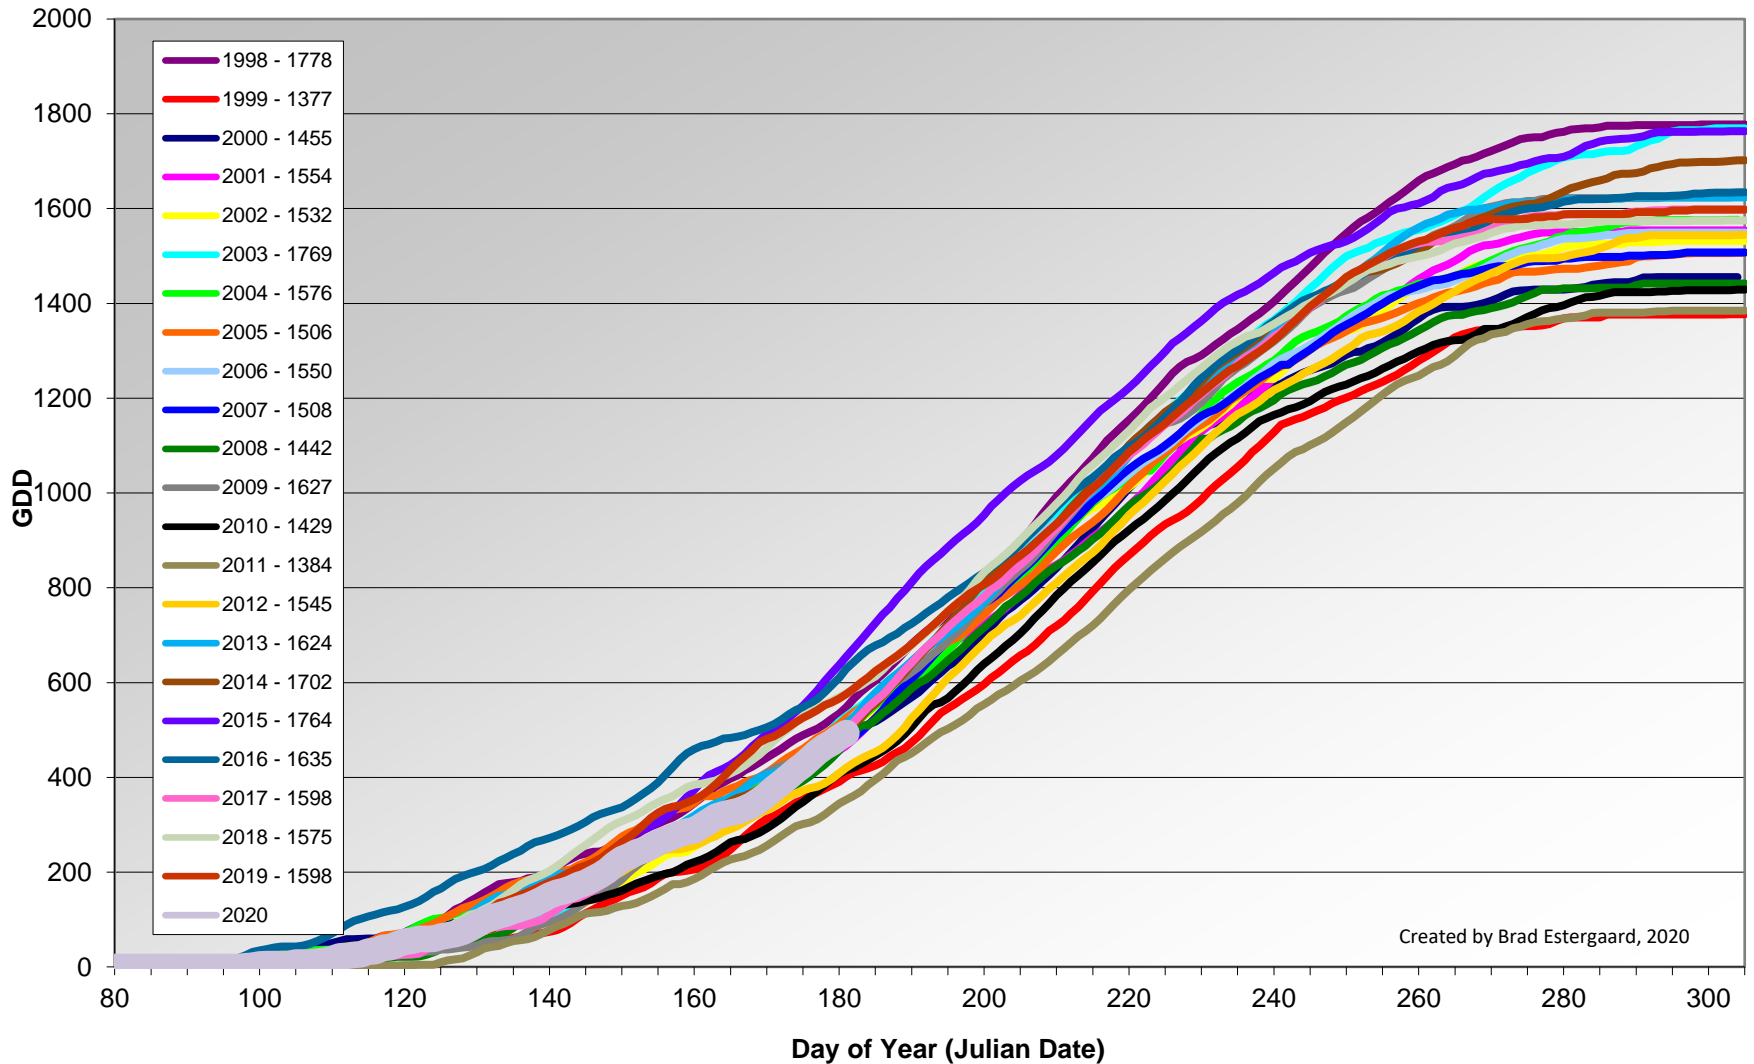

Osoyoos - Growing Degree Day Accumulation - 1998-2020

Created by Brad Estergaard, 2020