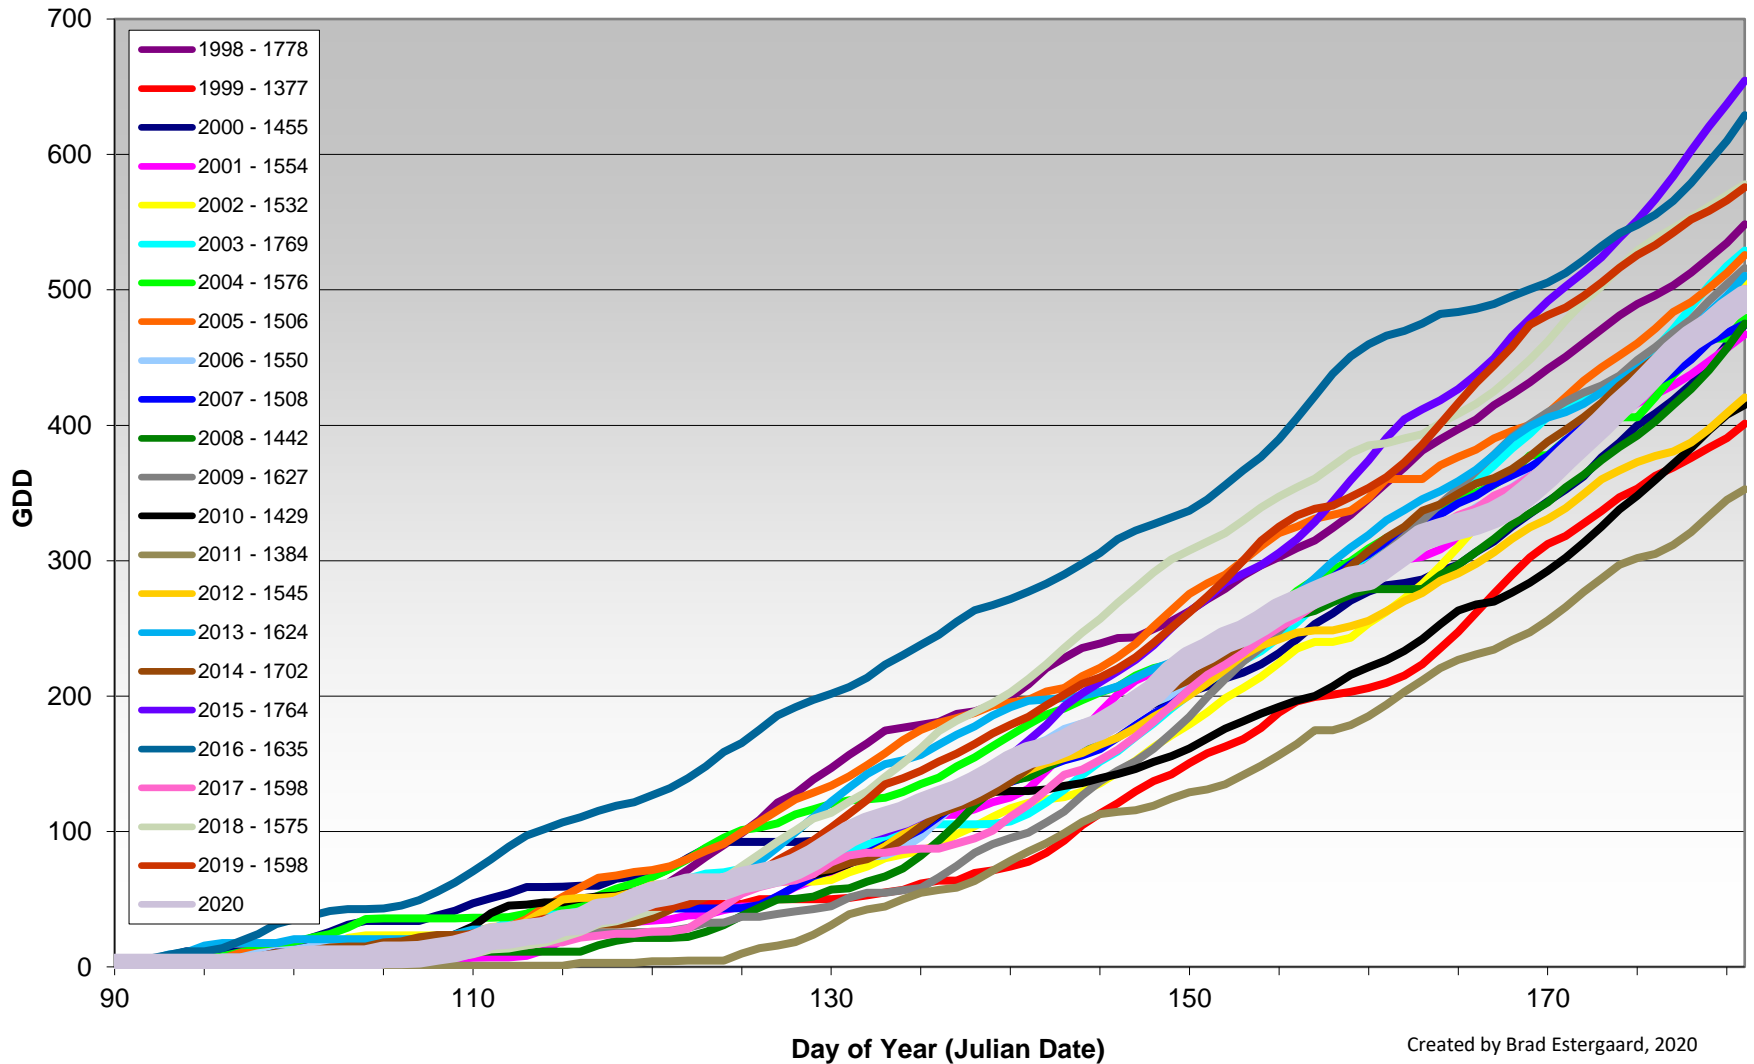

Summerland - Total Monthly Growing Degree Days [JUNE] - 1998-2020

Created by Brad Estergaard, 2020

Summerland - Total Monthly Growing Degree Days - April through June - 1998-2020

Created by Brad Estergaard, 2020

Summerland - Growing Degree Day Accumulation - 1998-2020 - April through June

Day of Year (Julian Date)

Created by Brad Estergaard, 2020

Summerland - Growing Degree Day Accumulation - 1998-2020

Osoyoos - Total Monthly Growing Degree Days [JUNE] - 1998-2020

June

Month

Created by Brad Estergaard, 2020

Osoyoos - Total Monthly Growing Degree Days - April through June - 1998-2020

Created by Brad Estergaard, 2020

Month

Osoyoos - Growing Degree Day Accumulation - 1998-2020 - April through June