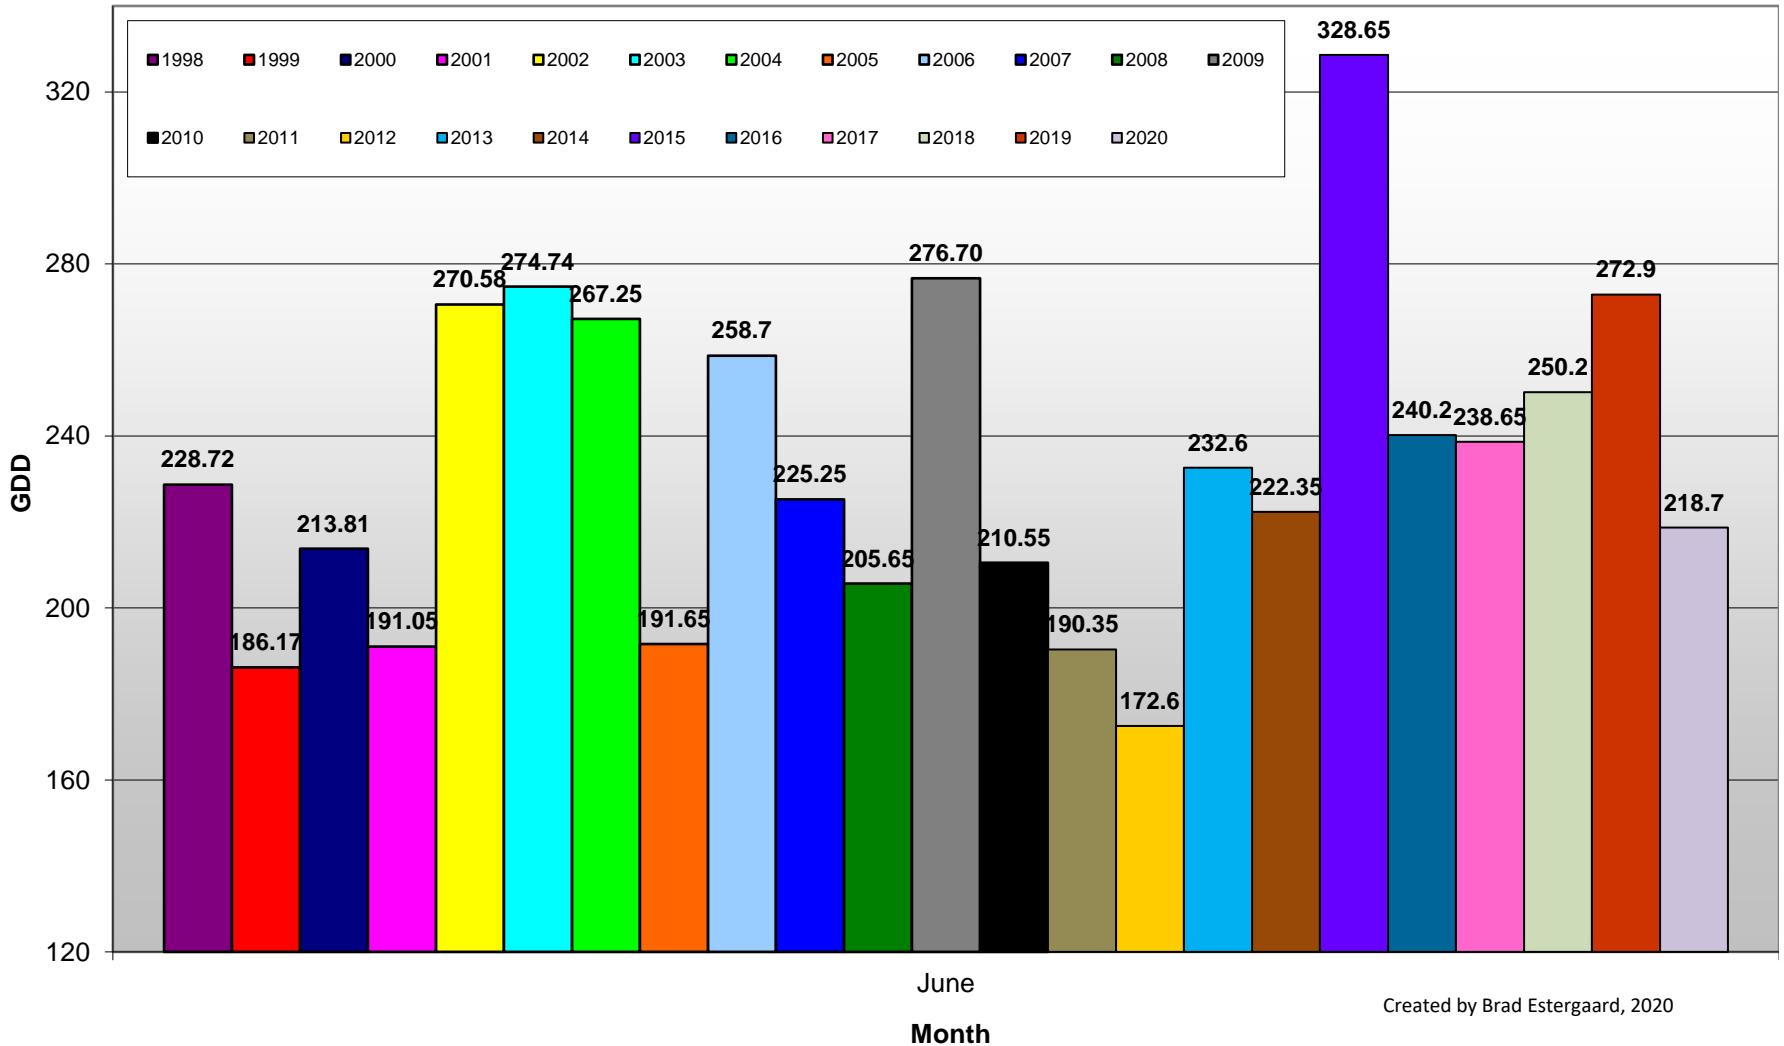

Summerland - Total Monthly Growing Degree Days [JUNE] - 1998-2020

Created by Brad Estergaard, 2020

Summerland - Total Monthly Growing Degree Days - April through June - 1998-2020

Created by Brad Estergaard, 2020

Summerland - Growing Degree Day Accumulation - 1998-2020 - April through June

Day of Year (Julian Date)

Created by Brad Estergaard, 2020

Summerland - Growing Degree Day Accumulation - 1998-2020

Osoyoos - Total Monthly Growing Degree Days [JUNE] - 1998-2020