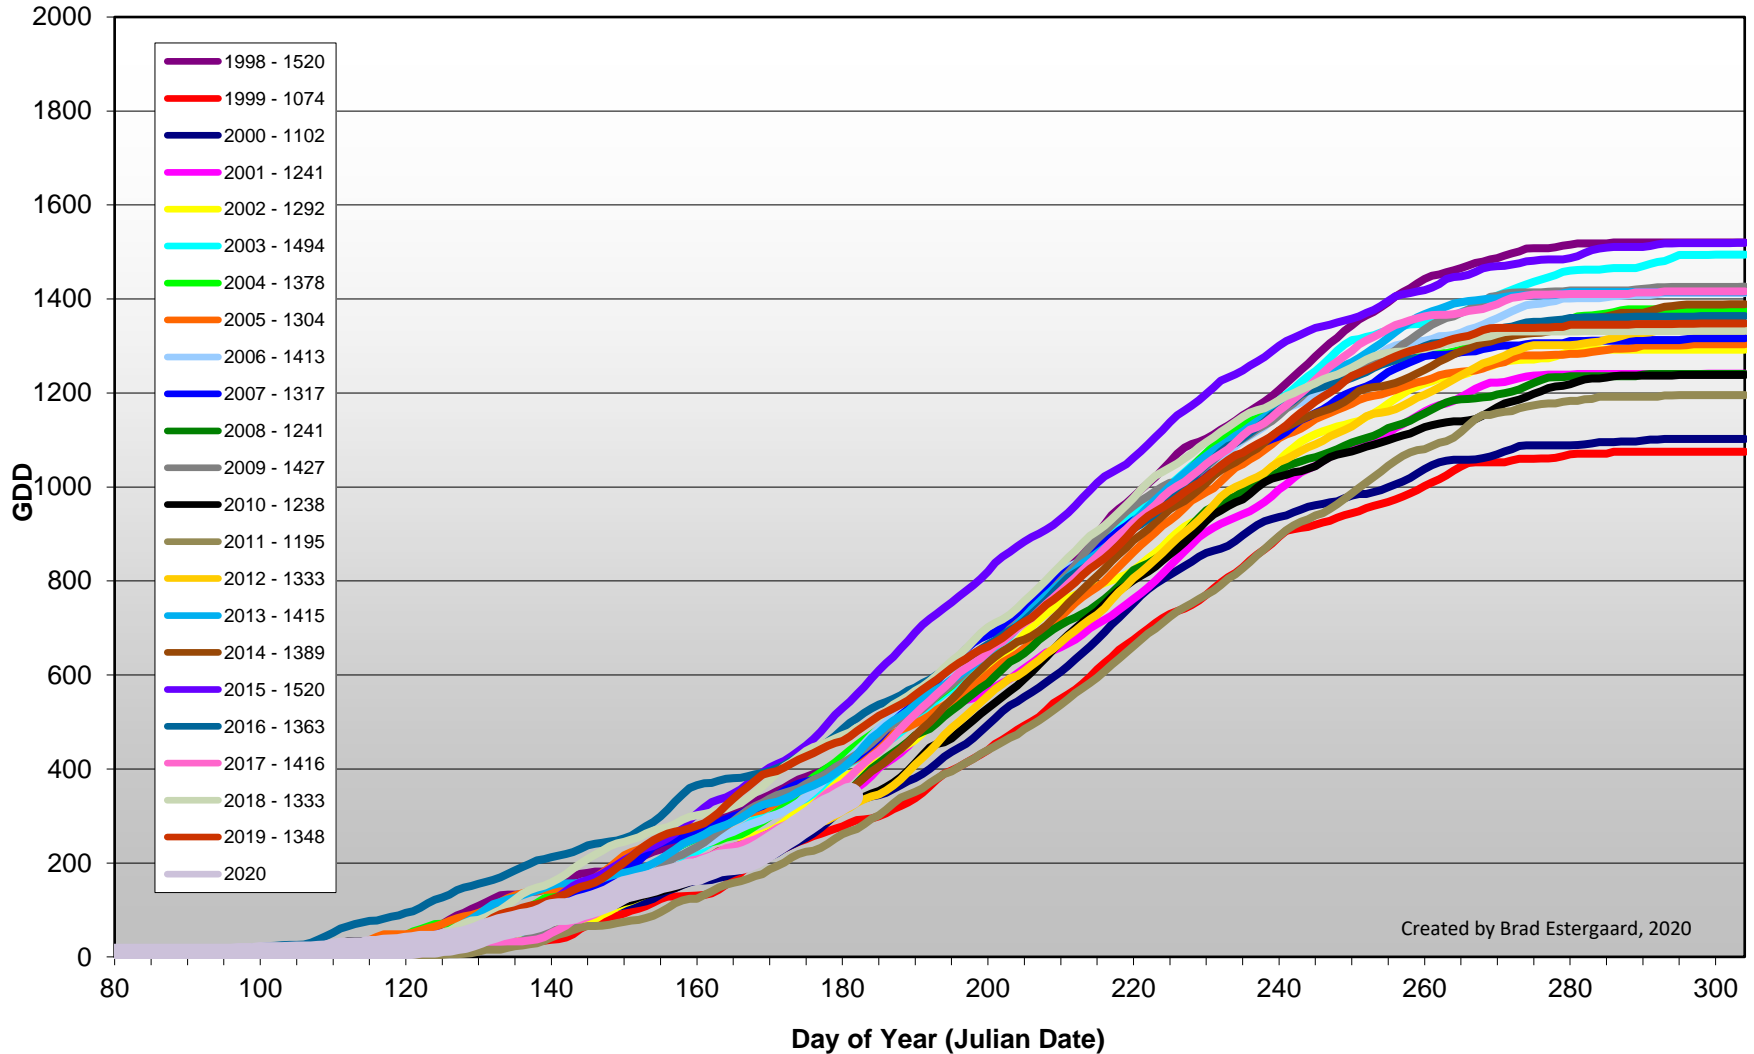

Summerland - Total Monthly Growing Degree Days [JUNE] - 1998-2020

Created by Brad Estergaard, 2020

Summerland - Total Monthly Growing Degree Days - April through June - 1998-2020

Created by Brad Estergaard, 2020

Summerland - Growing Degree Day Accumulation - 1998-2020 - April through June

Day of Year (Julian Date)

Created by Brad Estergaard, 2020

Summerland - Growing Degree Day Accumulation - 1998-2020

Osoyoos - Total Monthly Growing Degree Days [JUNE] - 1998-2020

June

Month

Created by Brad Estergaard, 2020

Osoyoos - Total Monthly Growing Degree Days - April through June - 1998-2020

Created by Brad Estergaard, 2020

Month

Osoyoos - Growing Degree Day Accumulation - 1998-2020 - April through June