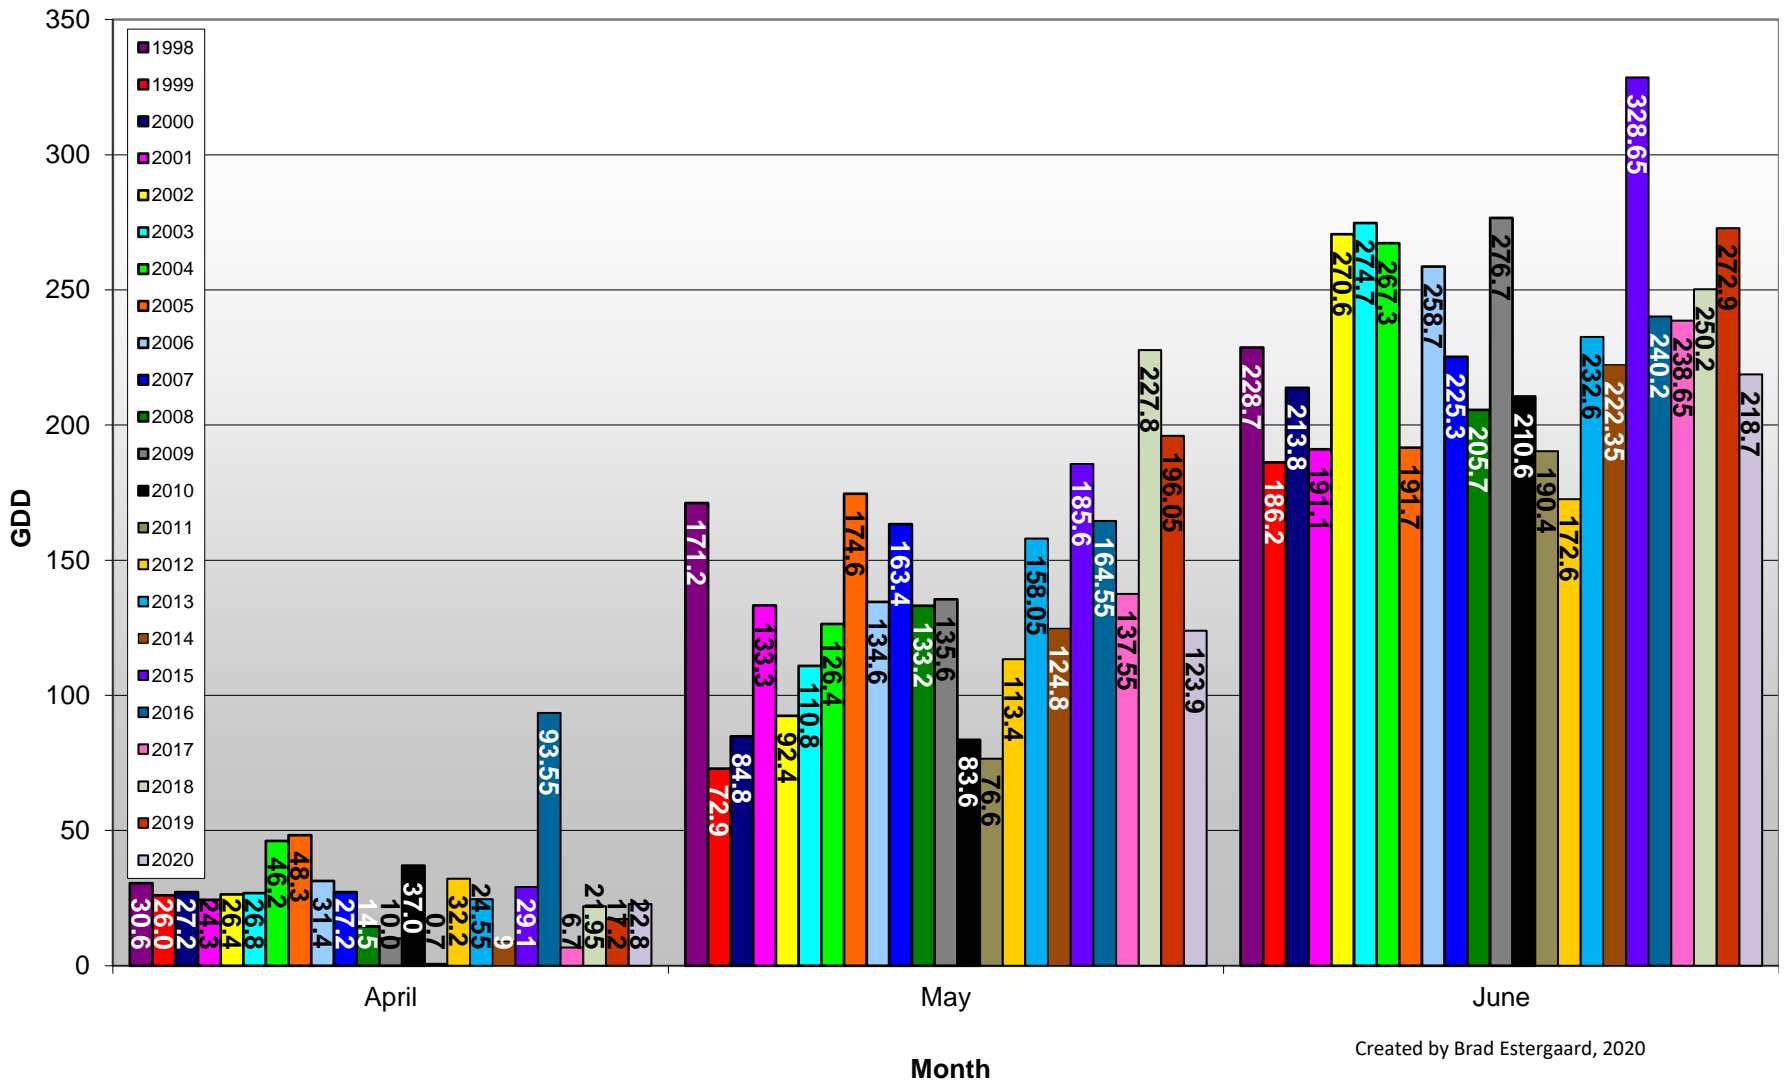

Summerland - Total Monthly Growing Degree Days [JUNE] - 1998-2020

Created by Brad Estergaard, 2020

Summerland - Total Monthly Growing Degree Days - April through June - 1998-2020

Created by Brad Estergaard, 2020

Summerland - Growing Degree Day Accumulation - 1998-2020 - April through June

Day of Year (Julian Date)

Created by Brad Estergaard, 2020

Summerland - Growing Degree Day Accumulation - 1998-2020

Osoyoos - Total Monthly Growing Degree Days [JUNE] - 1998-2020

June

Month

Created by Brad Estergaard, 2020

Osoyoos - Total Monthly Growing Degree Days - April through June - 1998-2020

Created by Brad Estergaard, 2020

Month

Osoyoos - Growing Degree Day Accumulation - 1998-2020 - April through June