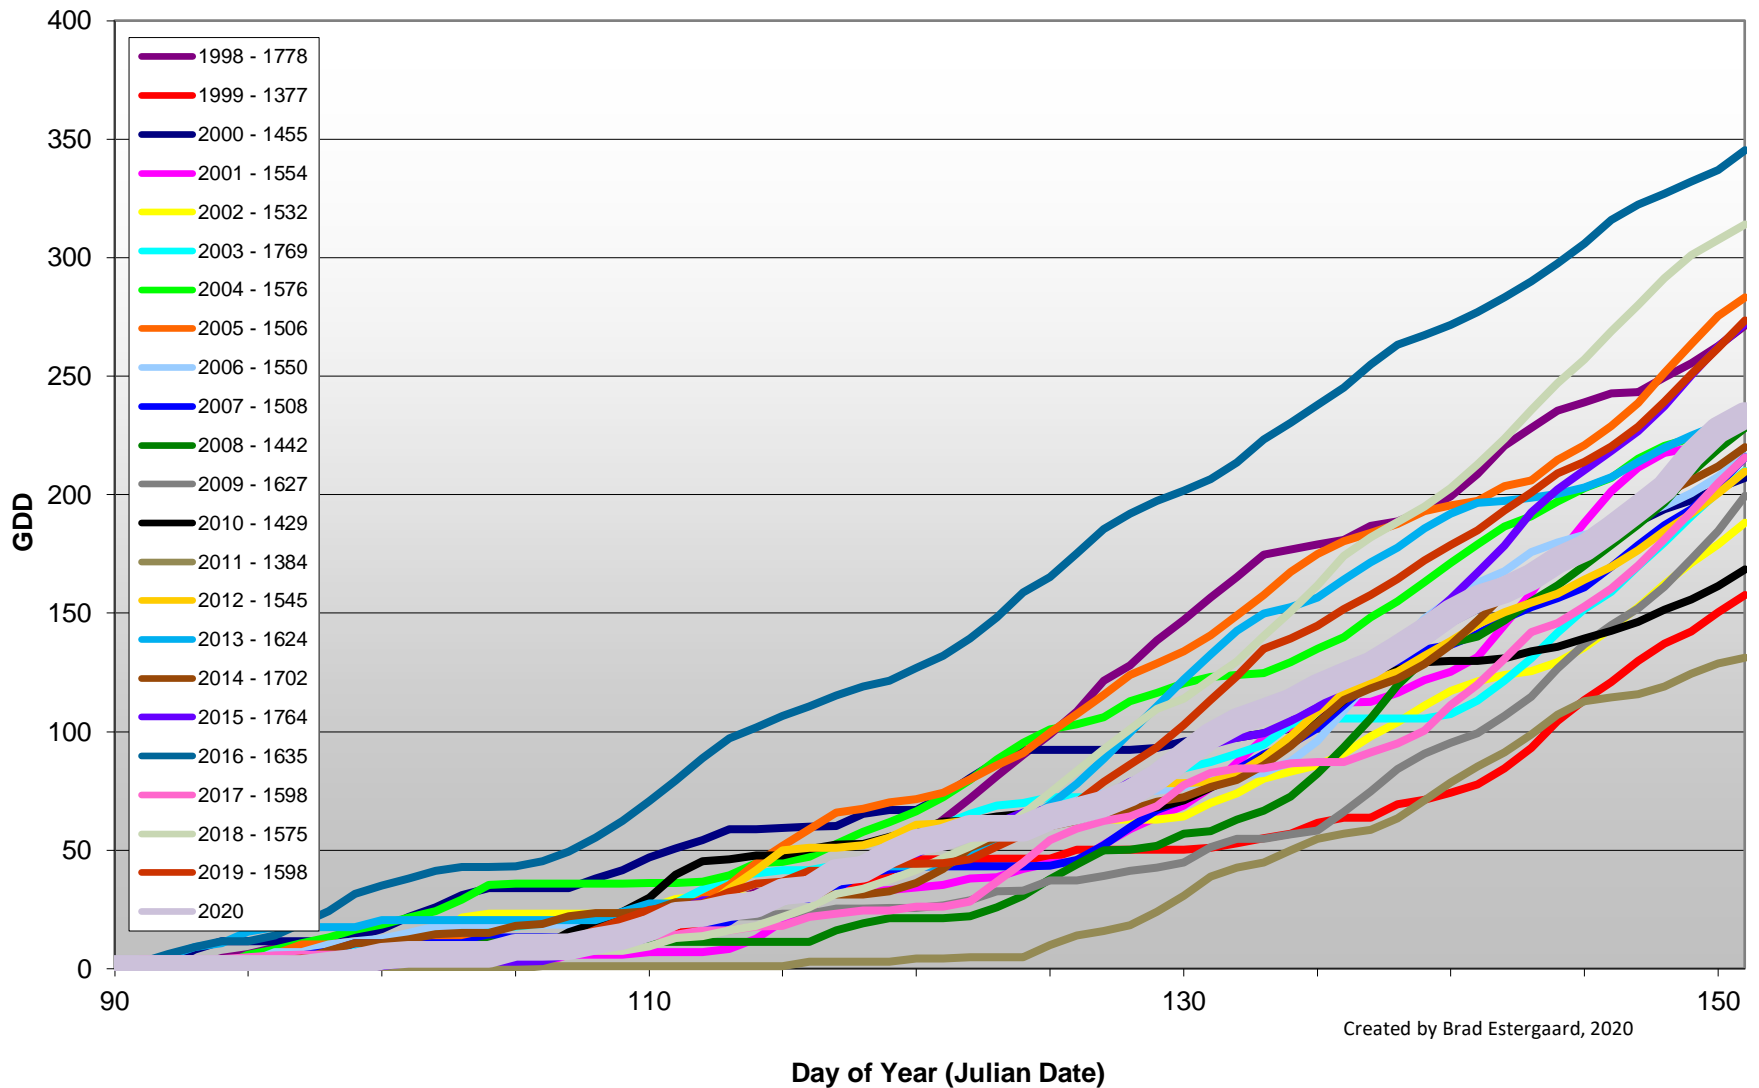

Osoyoos - Daily Growing Degree Day Accumulation - 1998-2020 - April + May