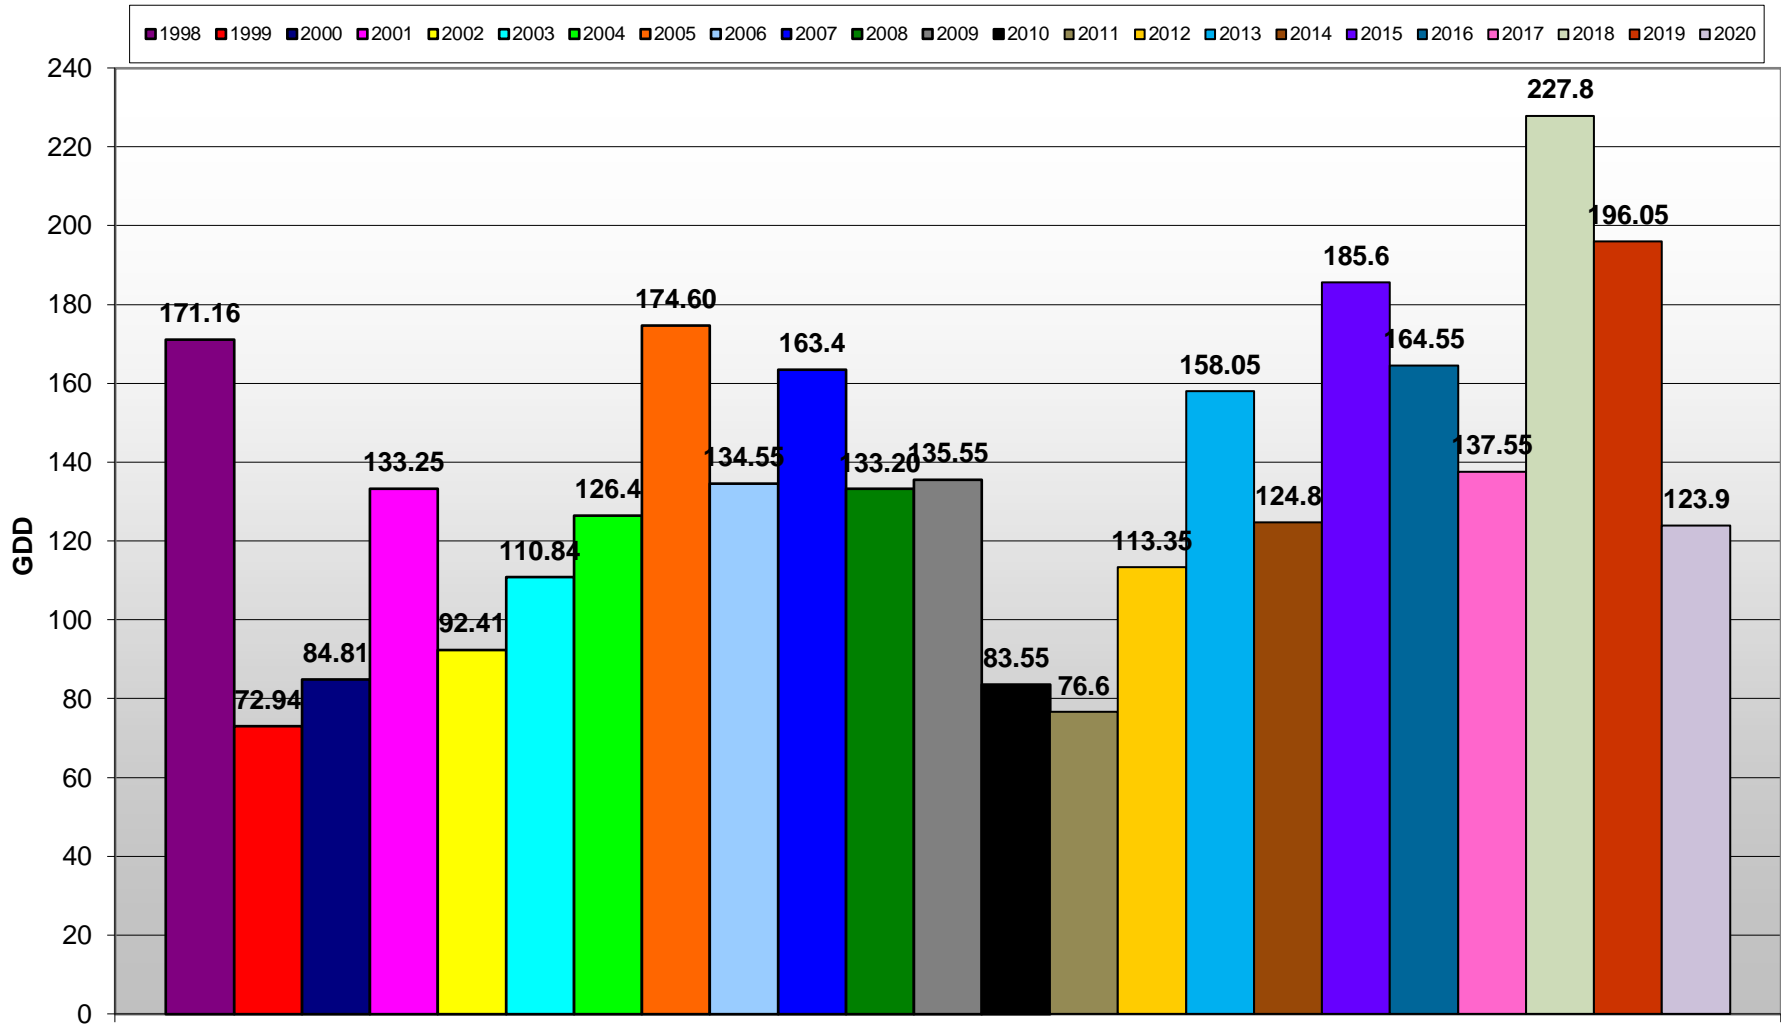

## Summerland - Total Monthly Growing Degree Days [MAY] - 1998-2020

May

Month

Created by Brad Estergaard, 2020

# Summerland - Total Monthly Growing Degree Days - April + May - 1998-2020

Created by Brad Estergaard, 2020

## Summerland - Daily Growing Degree Day Accumulation - 1998-2020 - April + May

Created by Brad Estergaard, 2020

Day of Year (Julian Date)