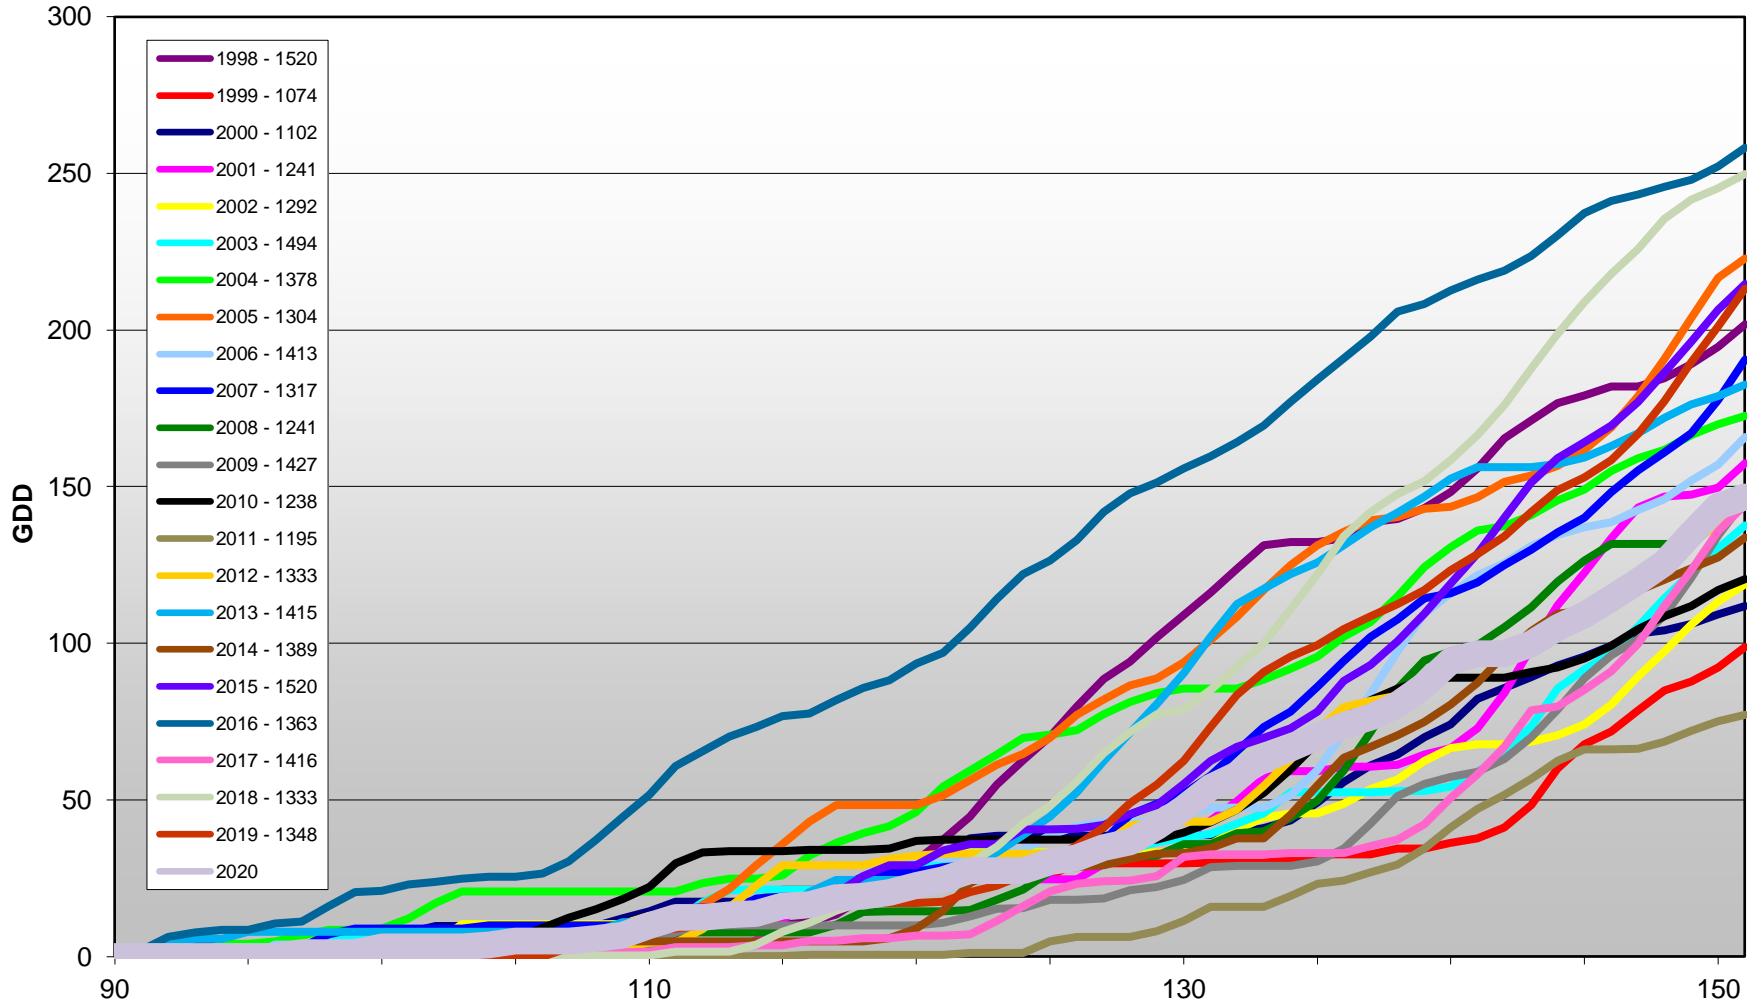

## Summerland - Total Monthly Growing Degree Days [MAY] - 1998-2020

May

Month

Created by Brad Estergaard, 2020

# Summerland - Total Monthly Growing Degree Days - April + May - 1998-2020

Created by Brad Estergaard, 2020

## Summerland - Daily Growing Degree Day Accumulation - 1998-2020 - April + May

Created by Brad Estergaard, 2020

Day of Year (Julian Date)

# Summerland - Growing Degree Day Accumulation - 1998-2020