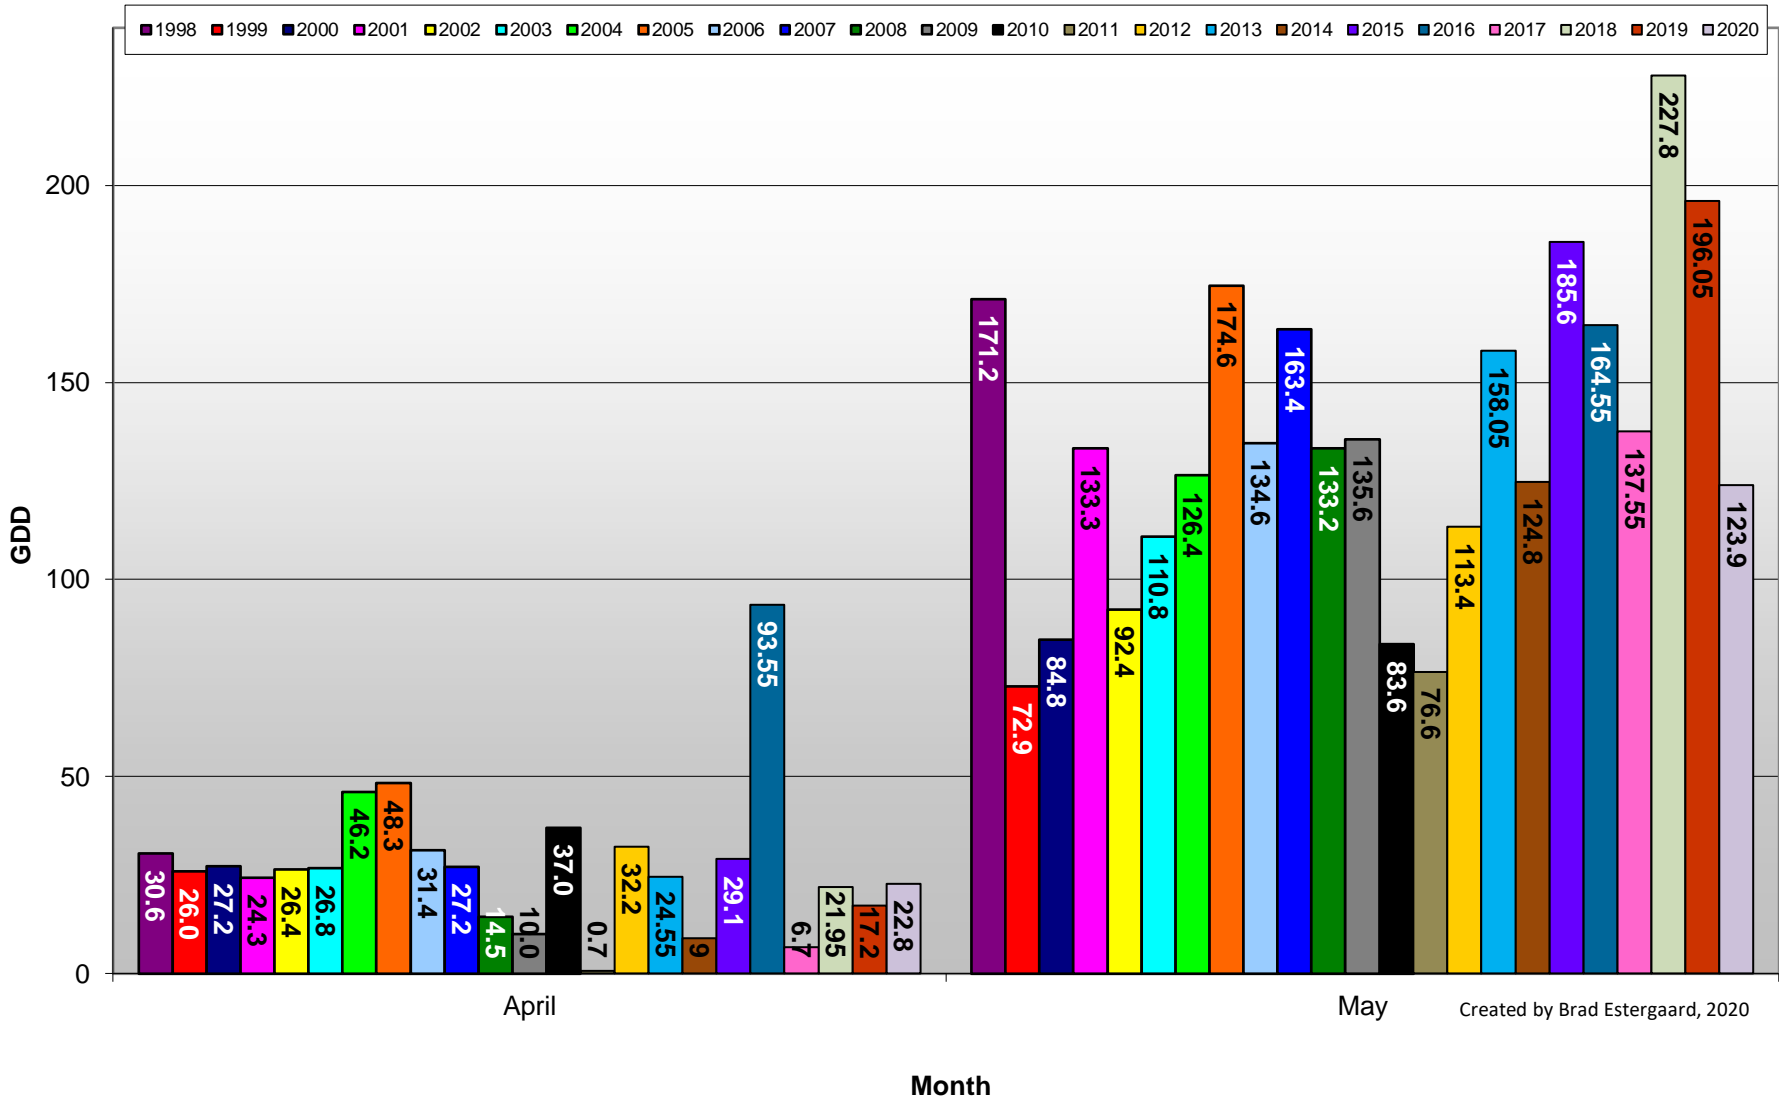

## Summerland - Total Monthly Growing Degree Days [MAY] - 1998-2020

May

Month

Created by Brad Estergaard, 2020

# Summerland - Total Monthly Growing Degree Days - April + May - 1998-2020

Created by Brad Estergaard, 2020

## Summerland - Daily Growing Degree Day Accumulation - 1998-2020 - April + May

Created by Brad Estergaard, 2020

Day of Year (Julian Date)