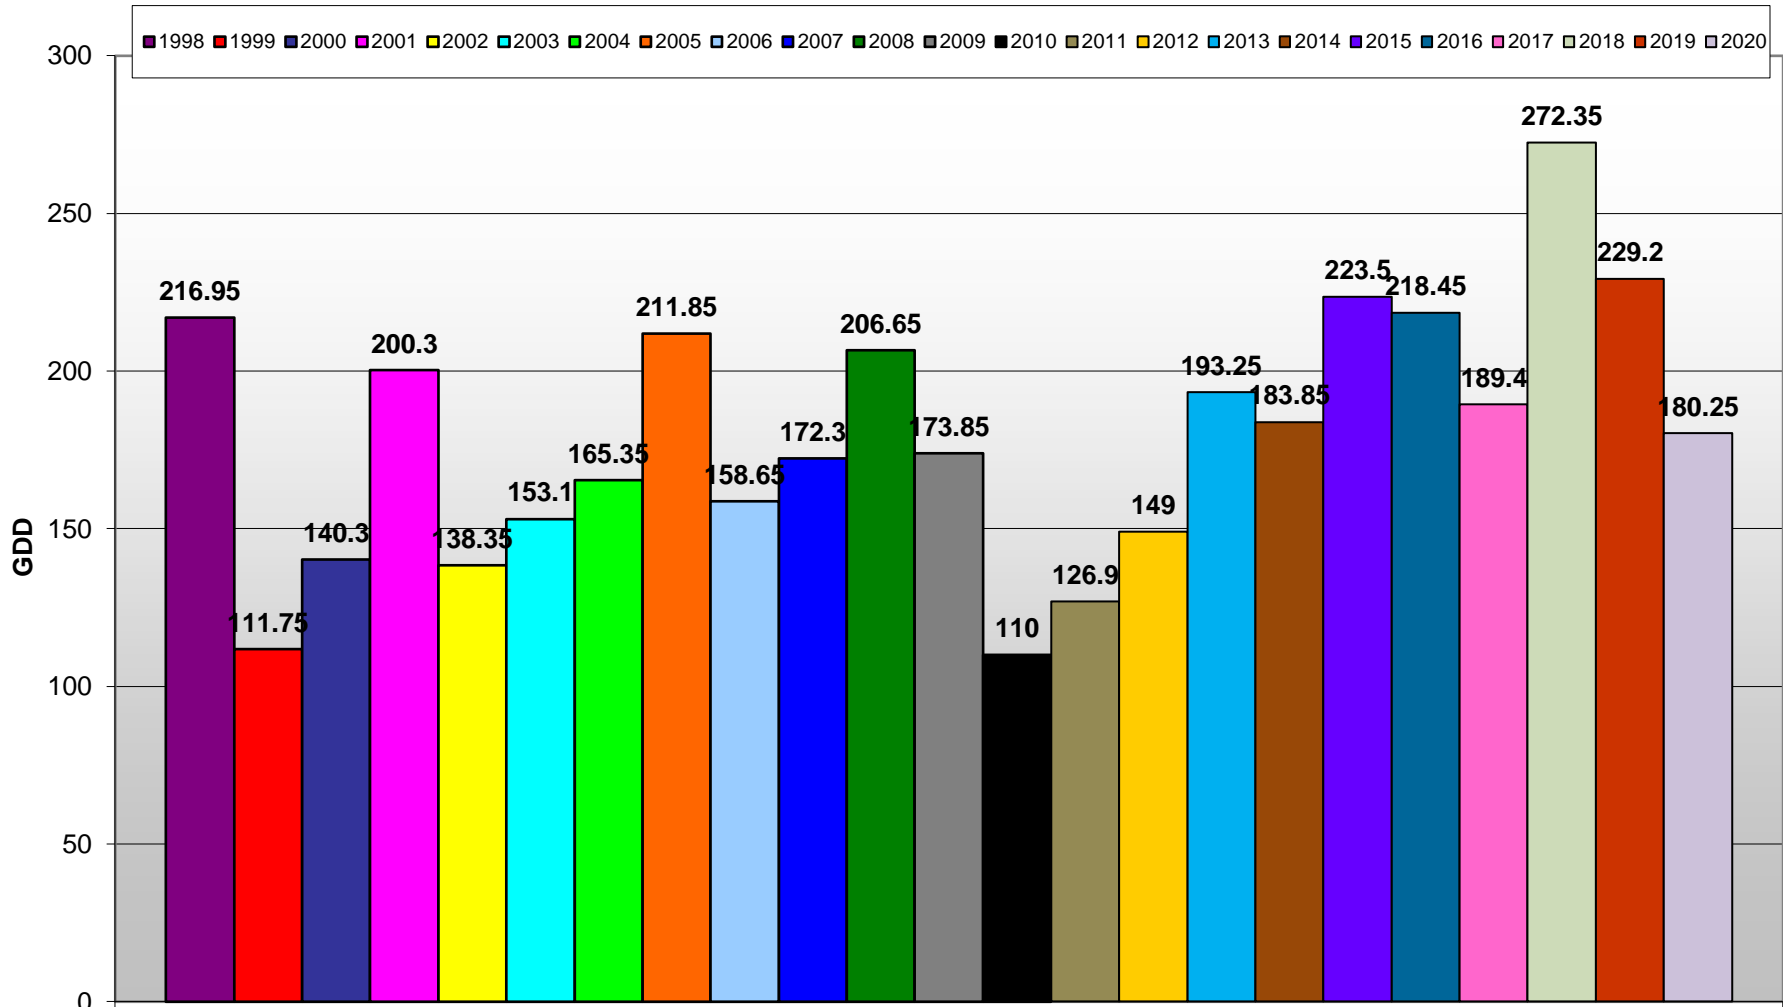

Osoyoos - Total Monthly Growing Degree Days [MAY] - 1998-2020

May

Created by Brad Estergaard, 2020

Month