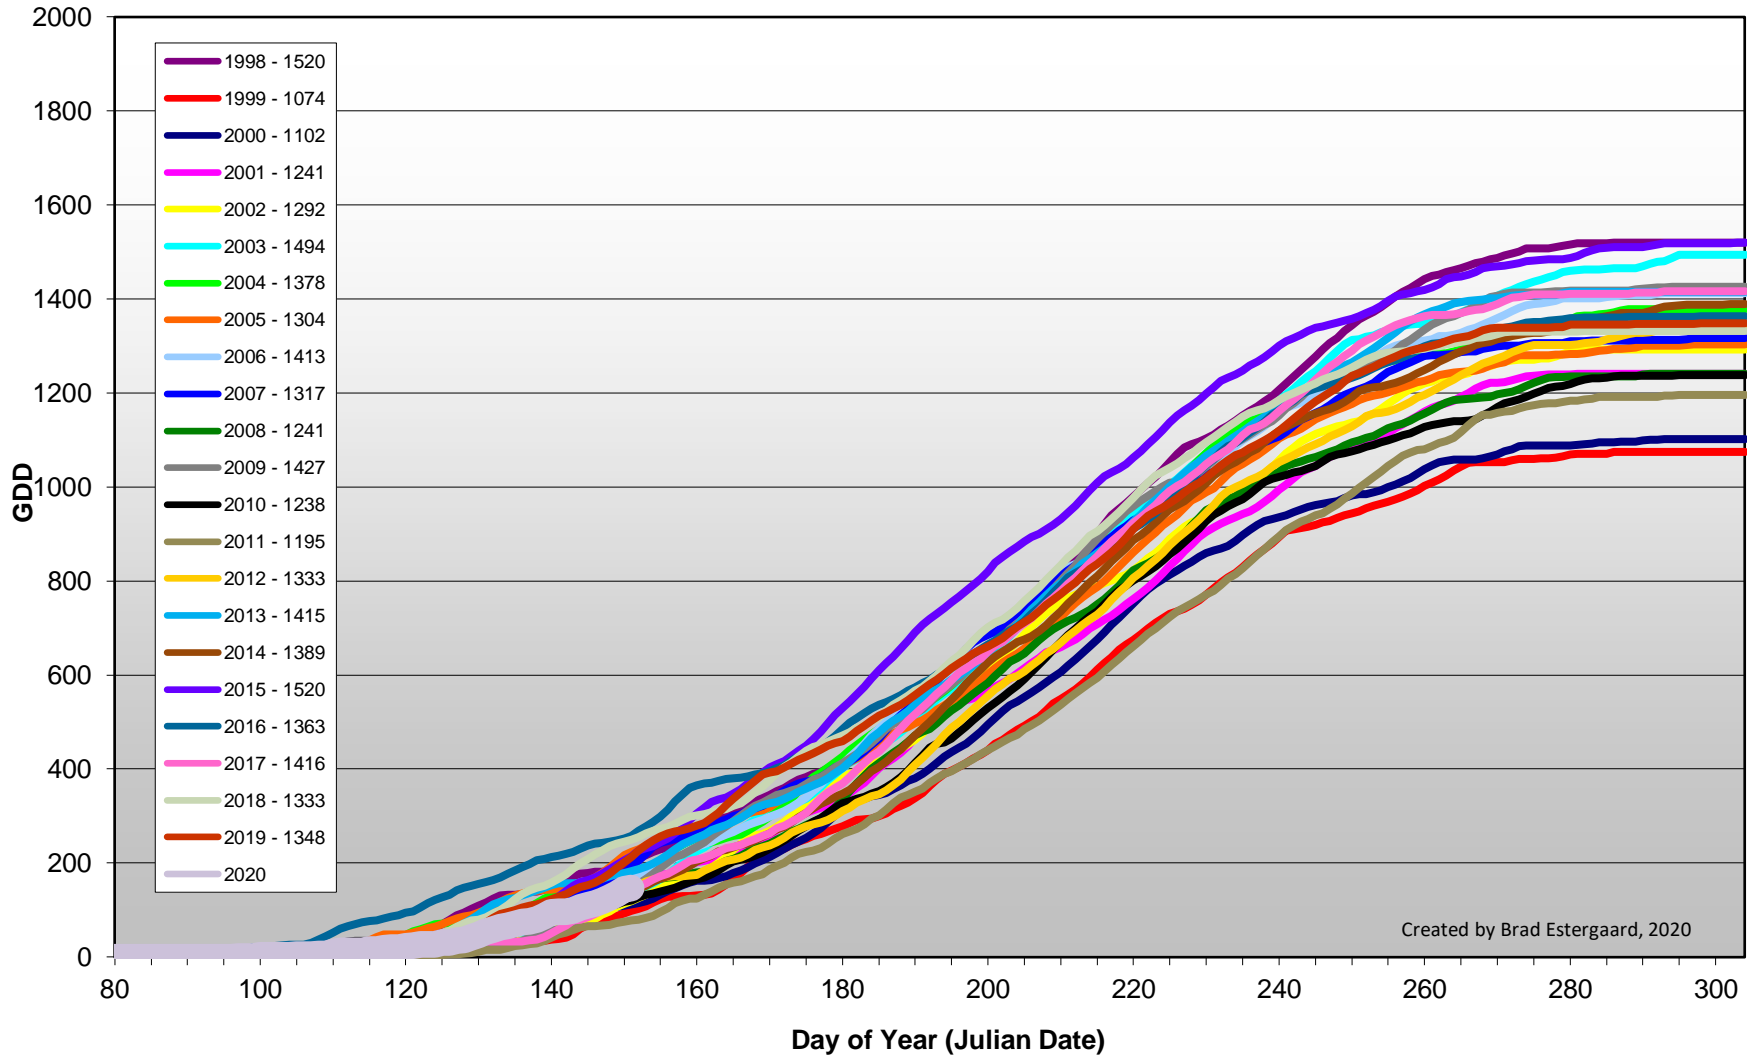

## Summerland - Total Monthly Growing Degree Days [MAY] - 1998-2020

May

Month

Created by Brad Estergaard, 2020

# Summerland - Total Monthly Growing Degree Days - April + May - 1998-2020

Created by Brad Estergaard, 2020

## Summerland - Daily Growing Degree Day Accumulation - 1998-2020 - April + May

Created by Brad Estergaard, 2020

Day of Year (Julian Date)

# Summerland - Growing Degree Day Accumulation - 1998-2020