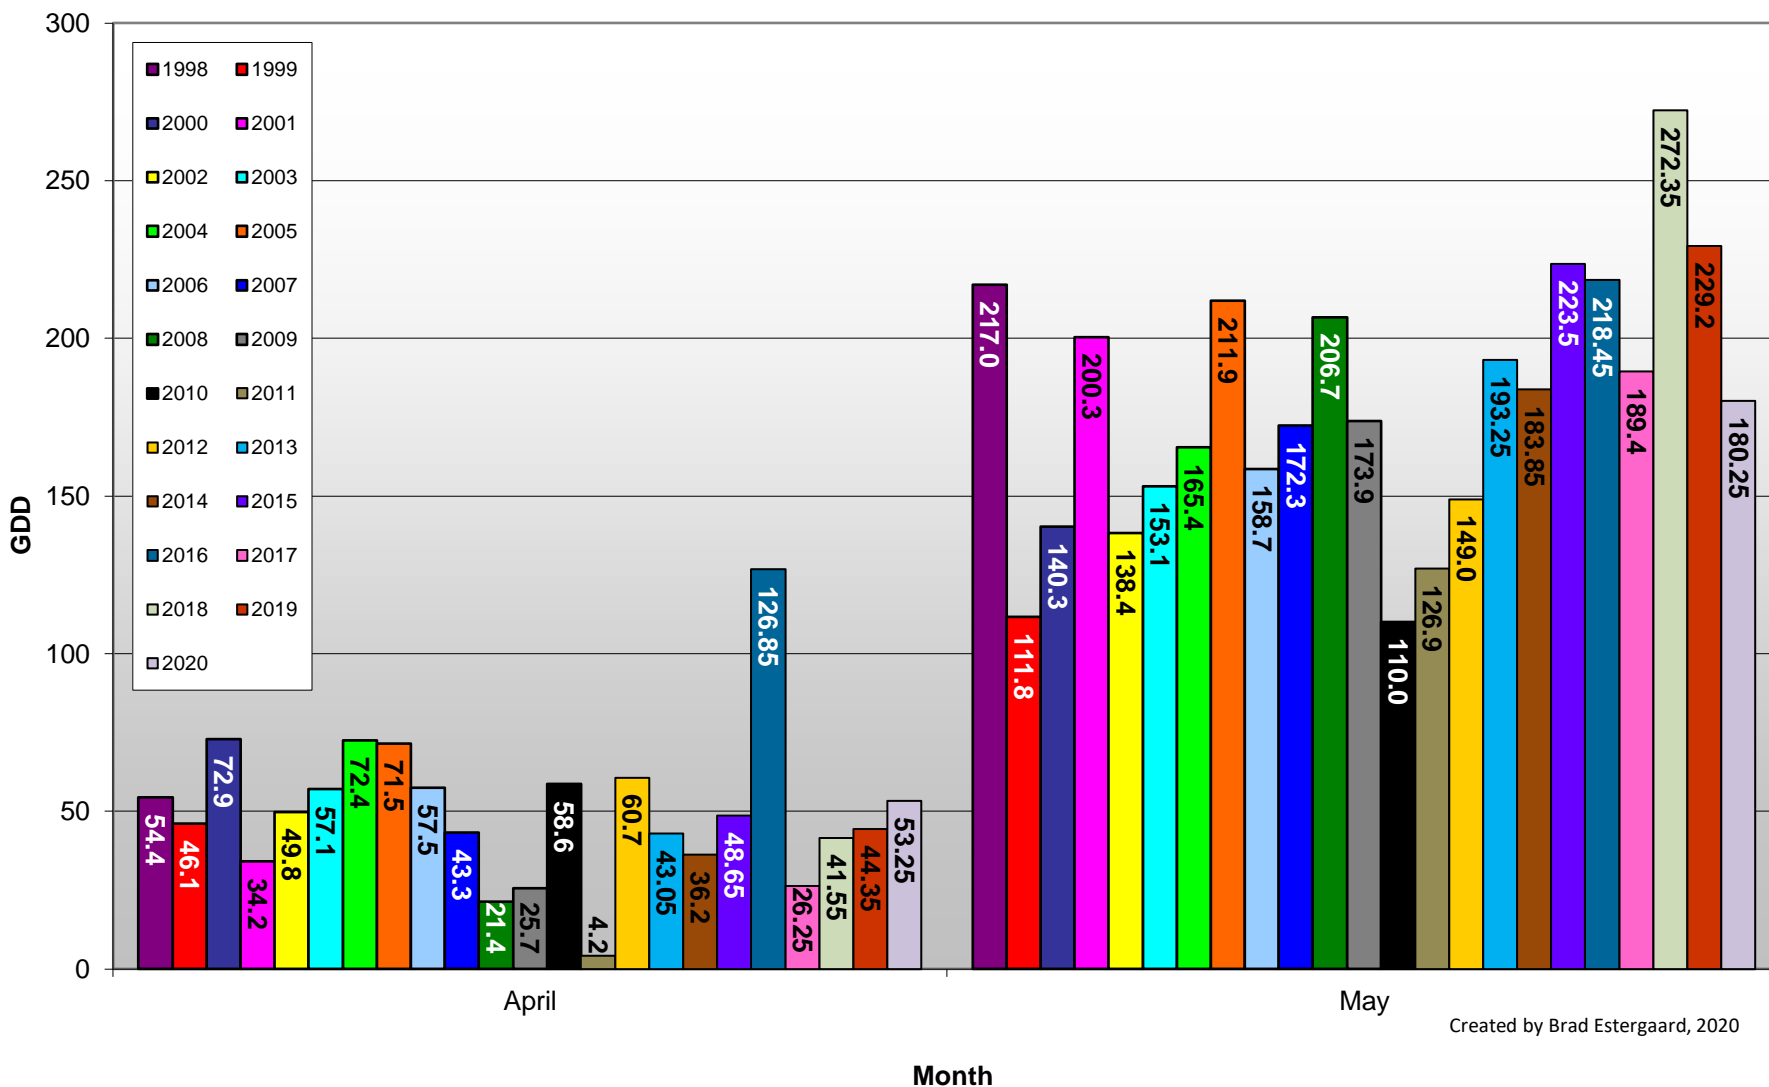

# Summerland - Growing Degree Day Accumulation - 1998-2020

## Osoyoos - Total Monthly Growing Degree Days [MAY] - 1998-2020

May

Created by Brad Estergaard, 2020

Month

## Osoyoos - Total Monthly Growing Degree Days - April + May - 1998-2020

Created by Brad Estergaard, 2020