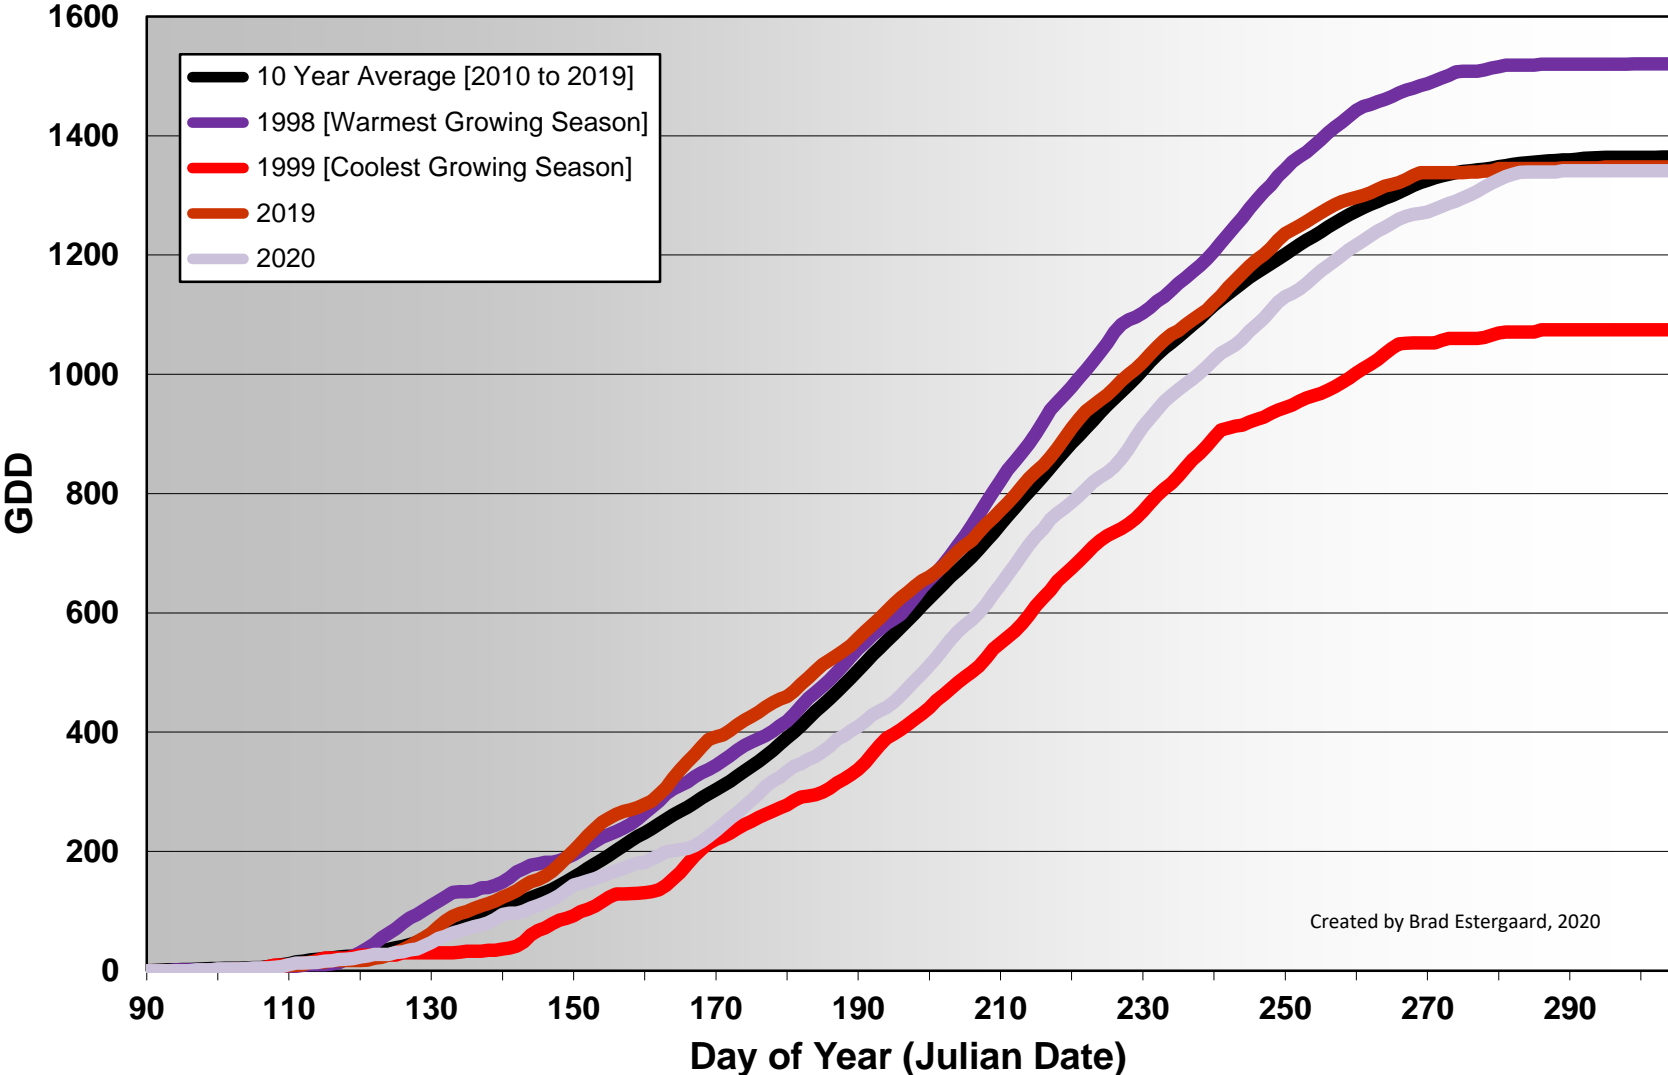

Summerland - Total Monthly Growing Degree Days [OCTOBER] - 1998-2020

Summerland - Total Monthly Growing Degree Days - 1998-2020

Created by Brad Estergaard, 2020

Summerland - Growing Degree Day Accumulation - 1998-2020

Summerland - Cummulative GDD Comparison - 10 Year Average

Created by Brad Estergaard, 2020

Osoyoos - Total Monthly Growing Degree Days [OCTOBER] - 1998-2020

Osoyoos - Total Monthly Growing Degree Days - 1998-2020