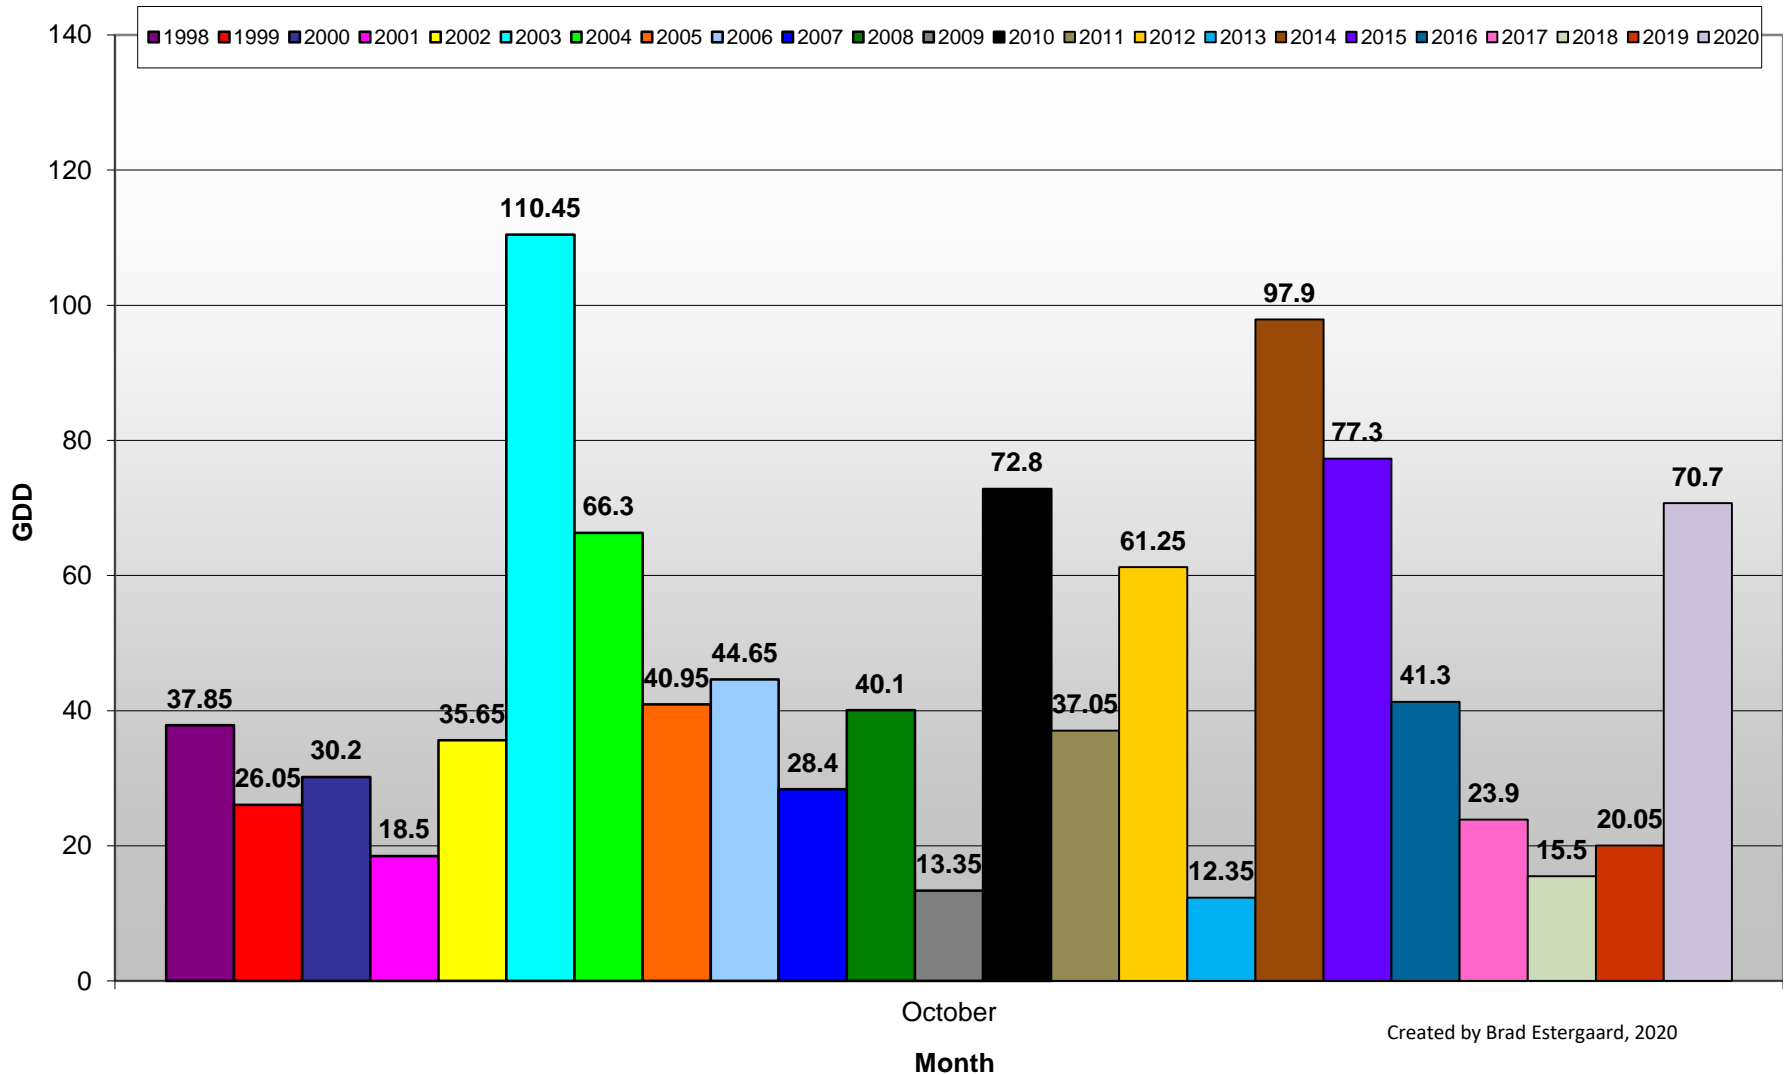

Summerland - Total Monthly Growing Degree Days [OCTOBER] - 1998-2020

Summerland - Total Monthly Growing Degree Days - 1998-2020

Created by Brad Estergaard, 2020

Summerland - Growing Degree Day Accumulation - 1998-2020

Summerland - Cummulative GDD Comparison - 10 Year Average

Created by Brad Estergaard, 2020

Osoyoos - Total Monthly Growing Degree Days [OCTOBER] - 1998-2020

Osoyoos - Total Monthly Growing Degree Days - 1998-2020