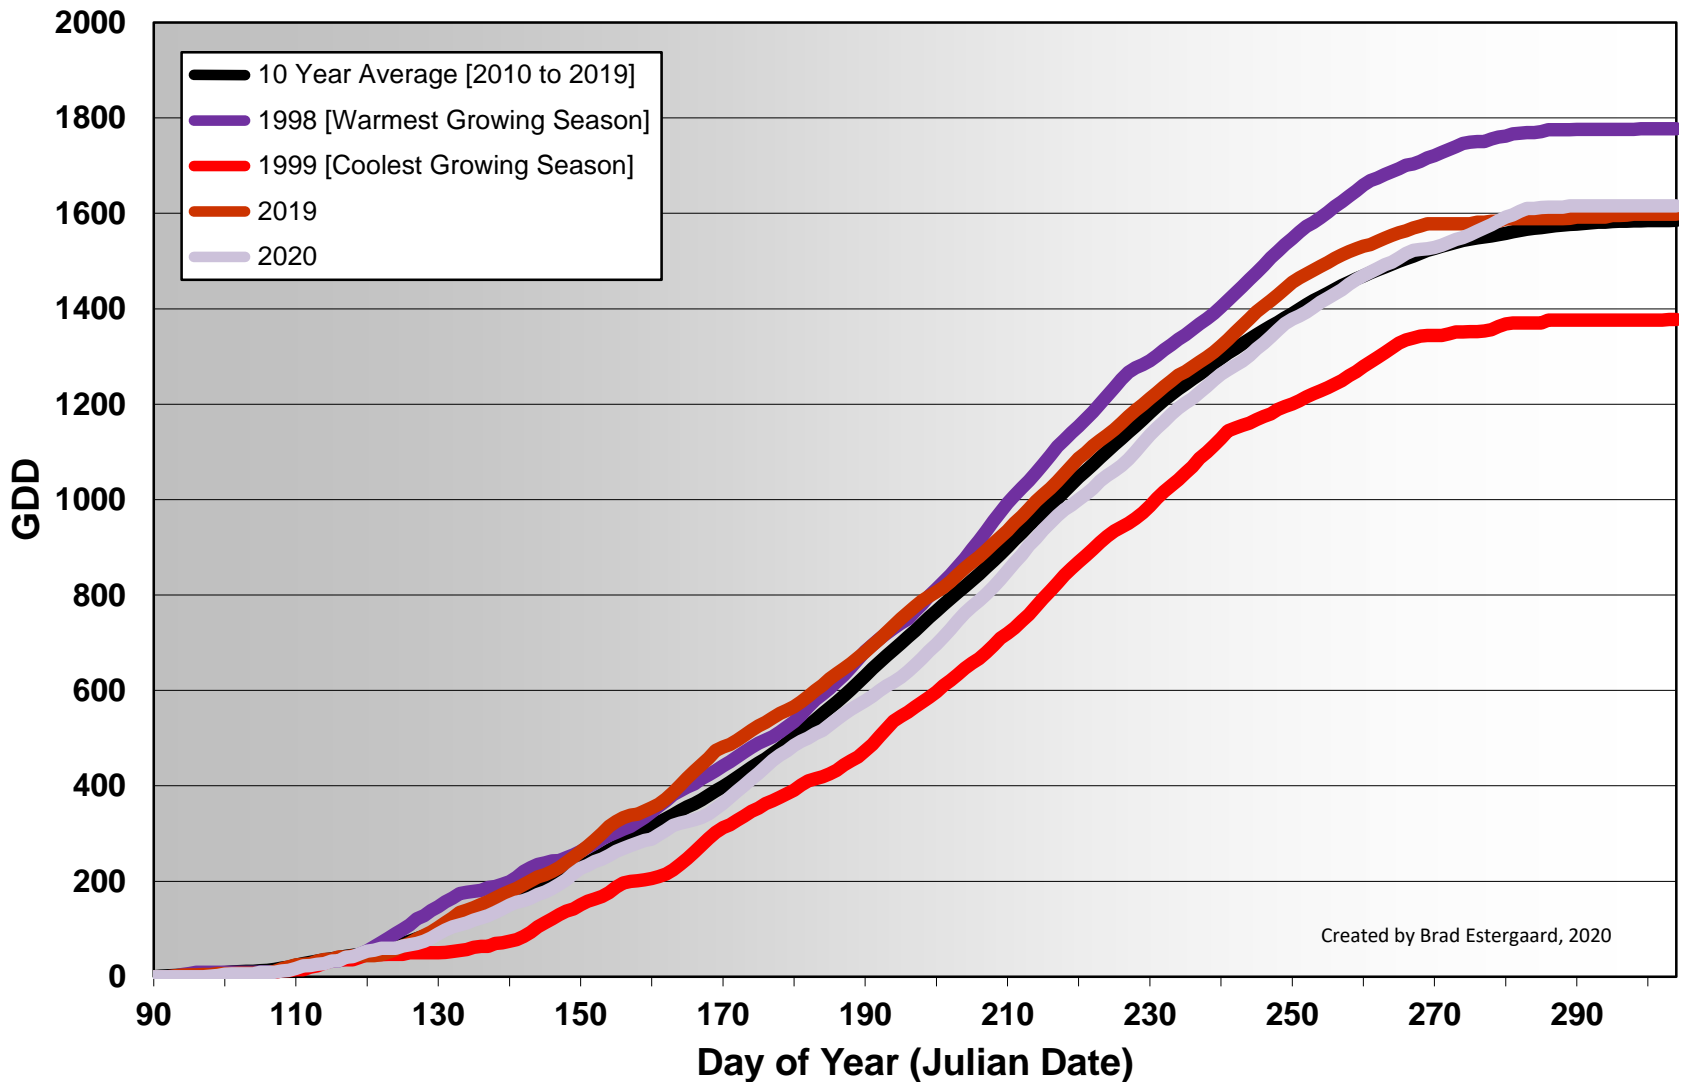

Osoyoos - Cumulative GDD Comparison - 10 Year Average

Created by Brad Estergaard, 2020