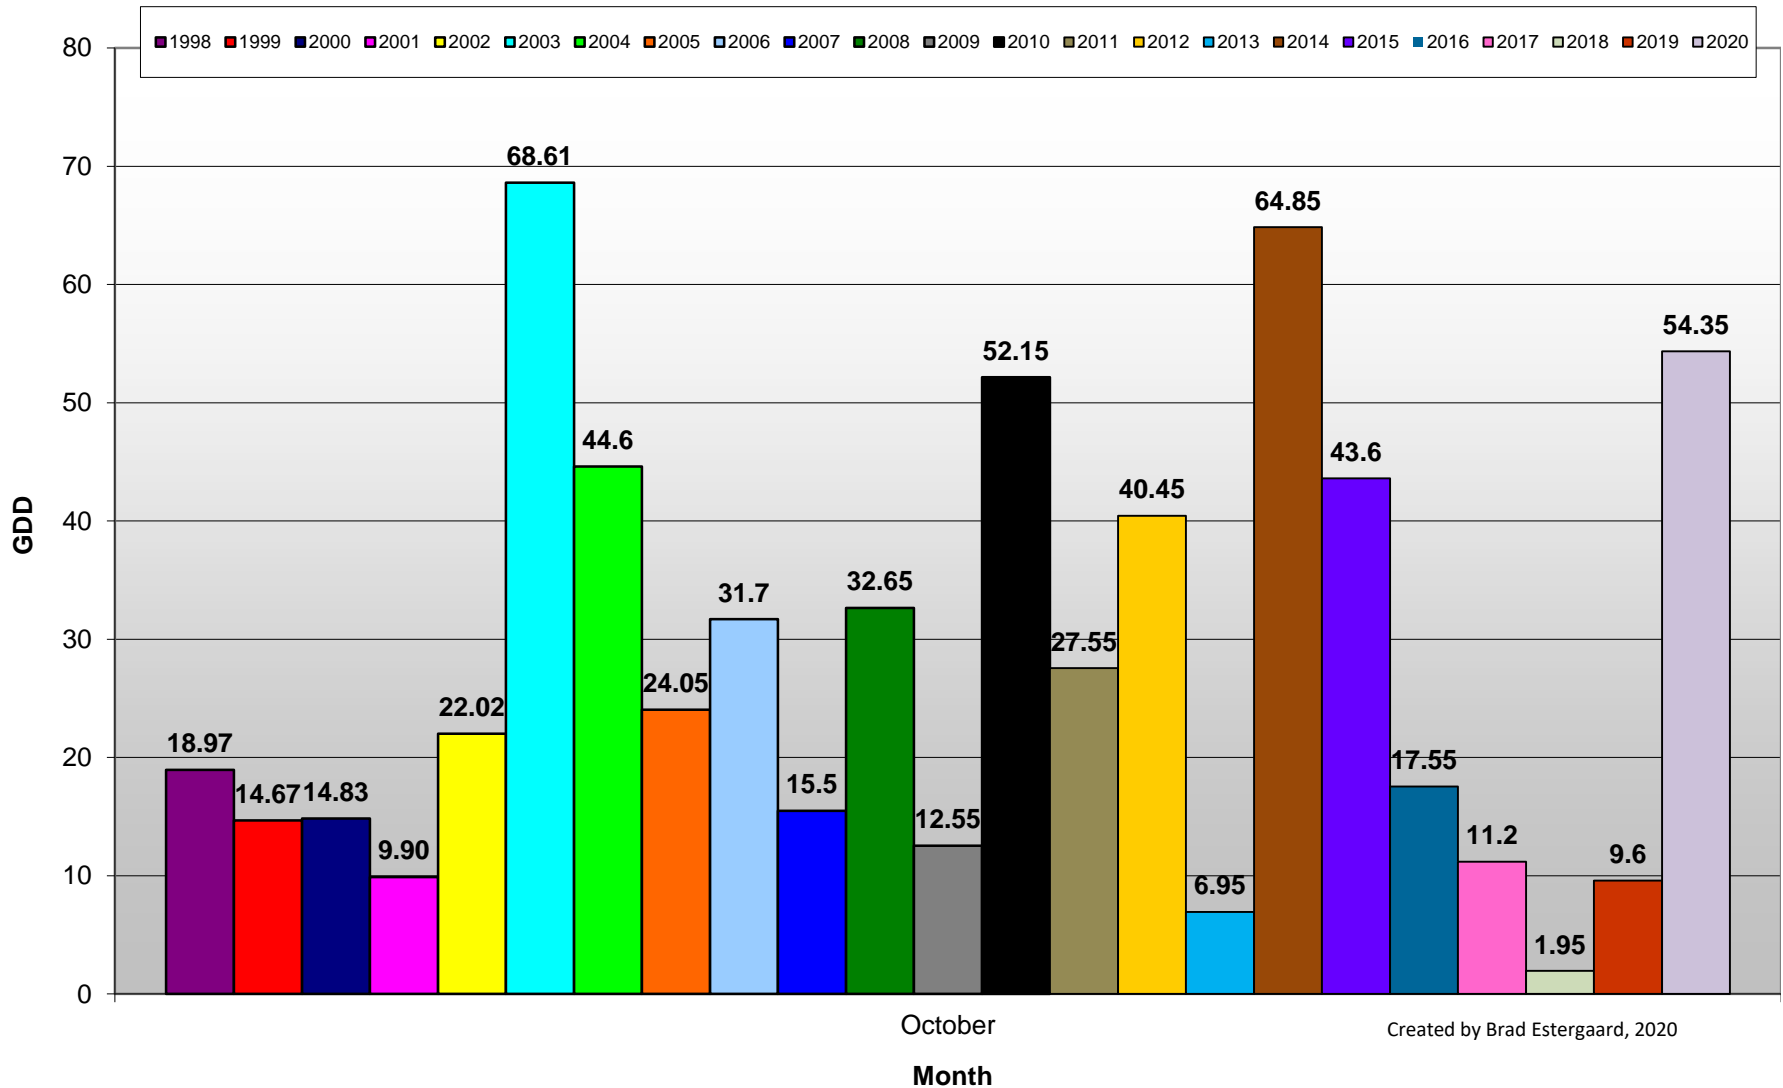

Summerland - Total Monthly Growing Degree Days [OCTOBER] - 1998-2020

Summerland - Total Monthly Growing Degree Days - 1998-2020

Created by Brad Estergaard, 2020

Summerland - Growing Degree Day Accumulation - 1998-2020

Summerland - Cummulative GDD Comparison - 10 Year Average

Created by Brad Estergaard, 2020

Osoyoos - Total Monthly Growing Degree Days [OCTOBER] - 1998-2020

Osoyoos - Total Monthly Growing Degree Days - 1998-2020