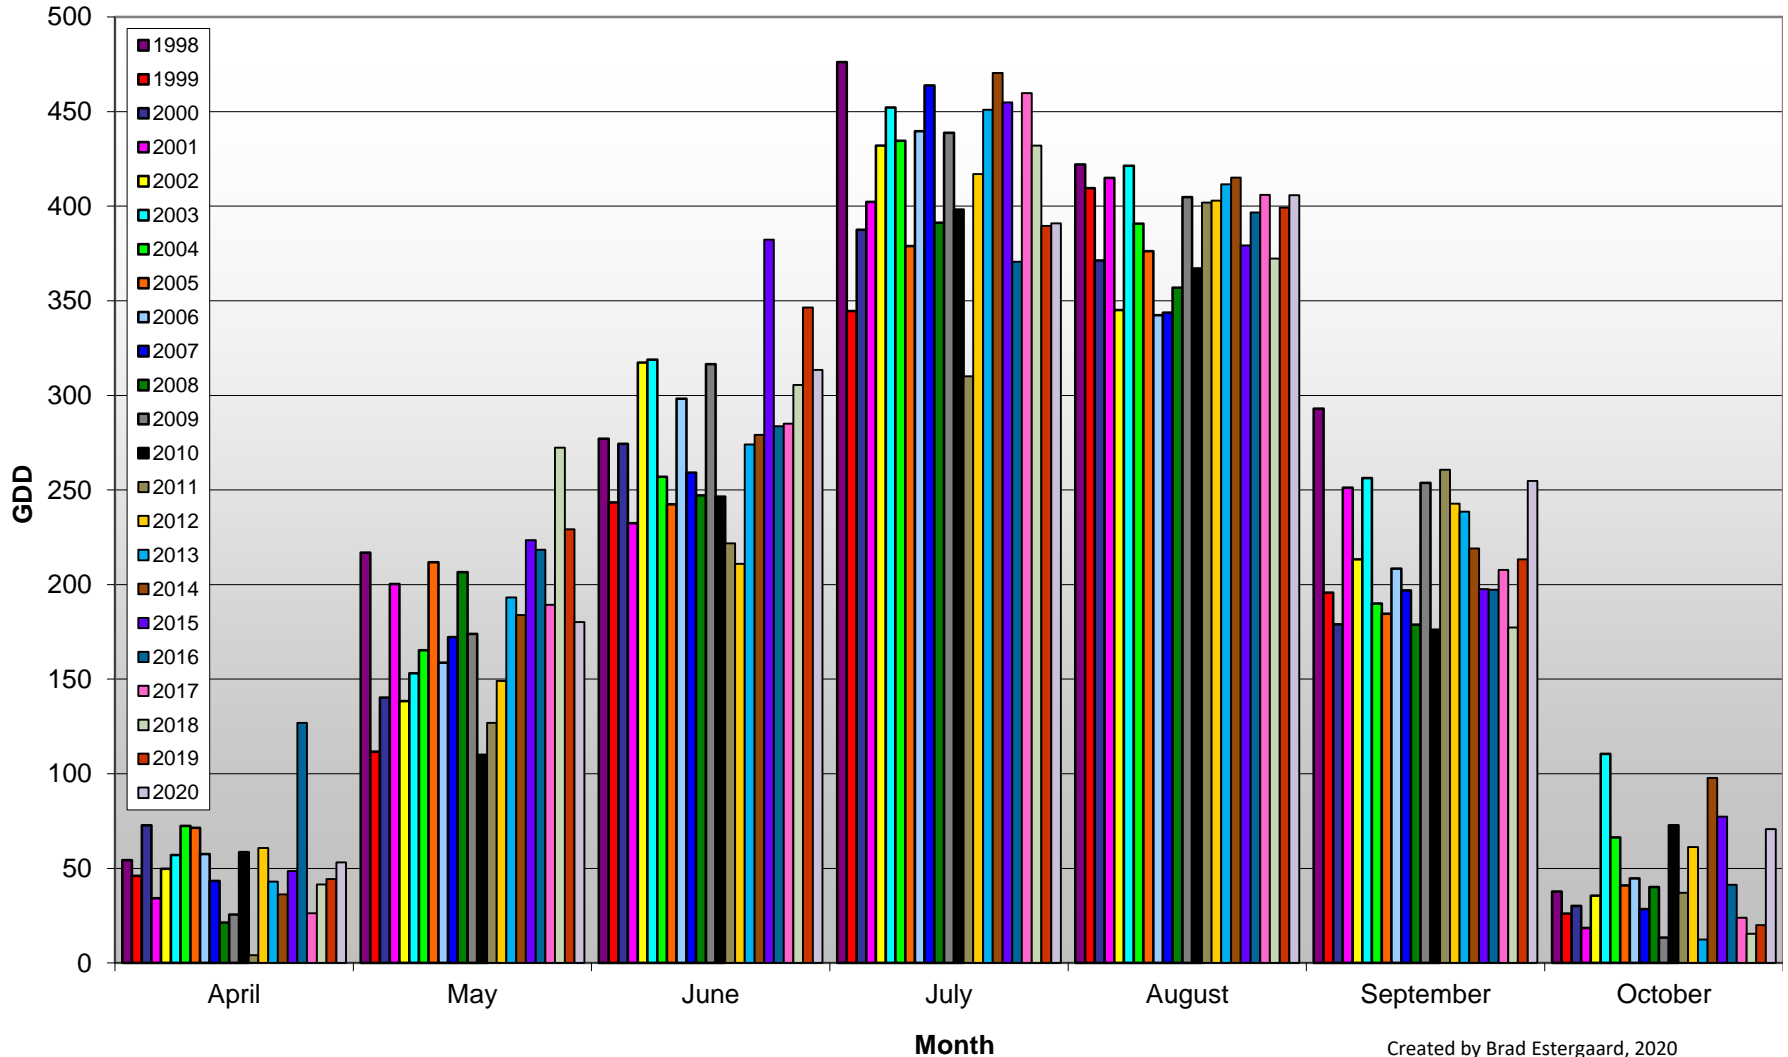

Summerland - Total Monthly Growing Degree Days [OCTOBER] - 1998-2020

Summerland - Total Monthly Growing Degree Days - 1998-2020

Created by Brad Estergaard, 2020

Summerland - Growing Degree Day Accumulation - 1998-2020

Summerland - Cummulative GDD Comparison - 10 Year Average

Created by Brad Estergaard, 2020

Osoyoos - Total Monthly Growing Degree Days [OCTOBER] - 1998-2020

Osoyoos - Total Monthly Growing Degree Days - 1998-2020

Created by Brad Estergaard, 2020

Osoyoos - Growing Degree Day Accumulation - 1998-2020

Osoyoos - Cumulative GDD Comparison - 10 Year Average

Created by Brad Estergaard, 2020