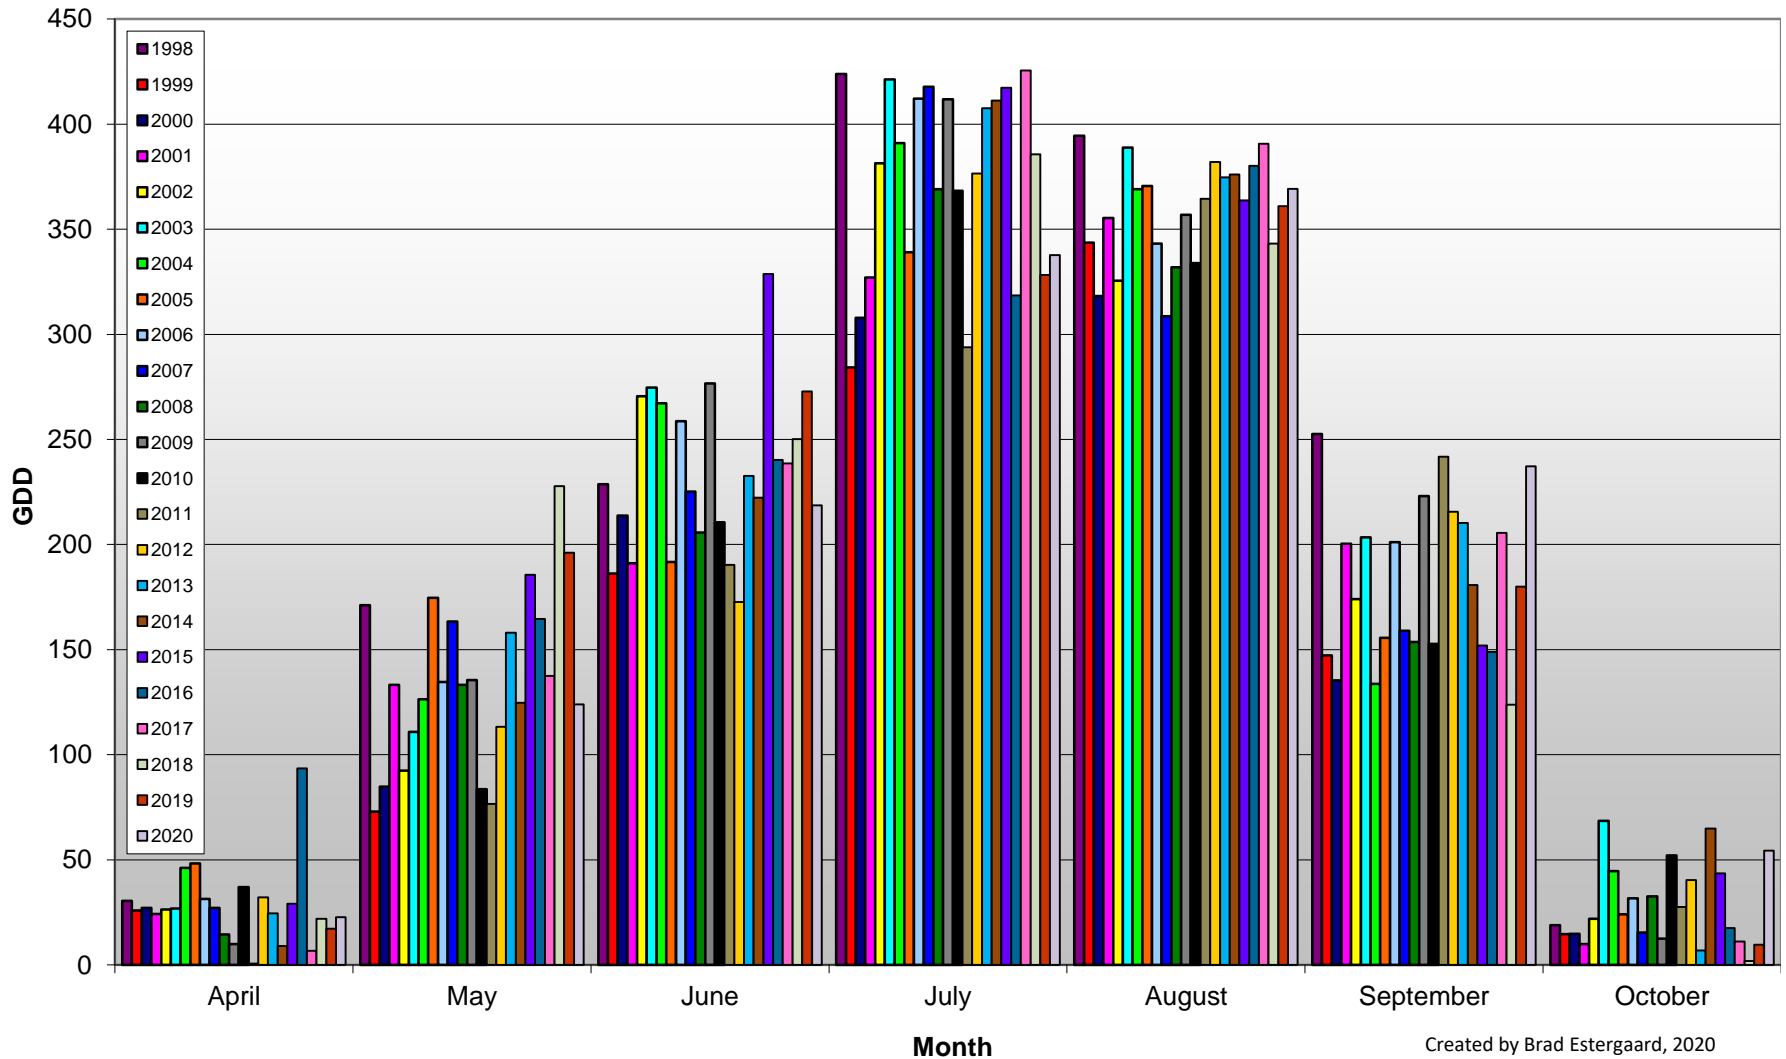

Summerland - Total Monthly Growing Degree Days [OCTOBER] - 1998-2020

Summerland - Total Monthly Growing Degree Days - 1998-2020

Created by Brad Estergaard, 2020

Summerland - Growing Degree Day Accumulation - 1998-2020

Summerland - Cummulative GDD Comparison - 10 Year Average

Created by Brad Estergaard, 2020

Osoyoos - Total Monthly Growing Degree Days [OCTOBER] - 1998-2020

Osoyoos - Total Monthly Growing Degree Days - 1998-2020