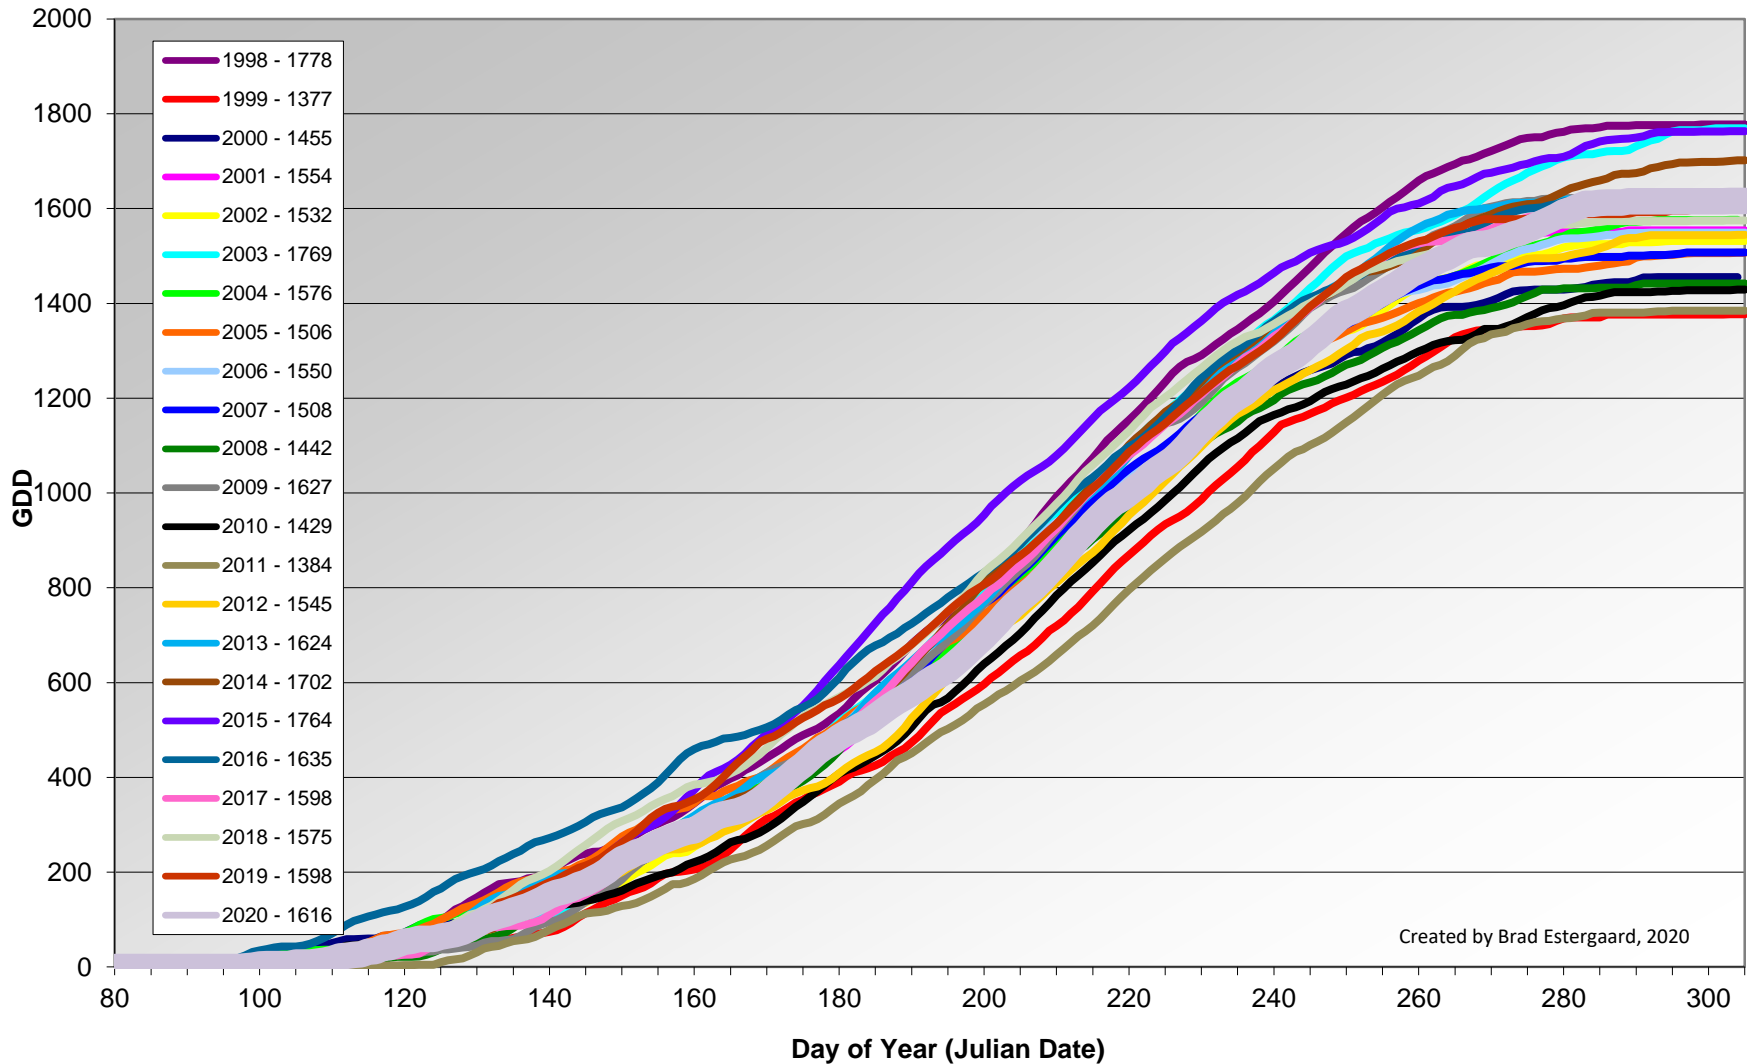

Summerland - Total Monthly Growing Degree Days [OCTOBER] - 1998-2020

Summerland - Total Monthly Growing Degree Days - 1998-2020

Created by Brad Estergaard, 2020

Summerland - Growing Degree Day Accumulation - 1998-2020

Summerland - Cummulative GDD Comparison - 10 Year Average

Created by Brad Estergaard, 2020

Osoyoos - Total Monthly Growing Degree Days [OCTOBER] - 1998-2020

Osoyoos - Total Monthly Growing Degree Days - 1998-2020

Created by Brad Estergaard, 2020

Osoyoos - Growing Degree Day Accumulation - 1998-2020

Osoyoos - Cumulative GDD Comparison - 10 Year Average

Created by Brad Estergaard, 2020