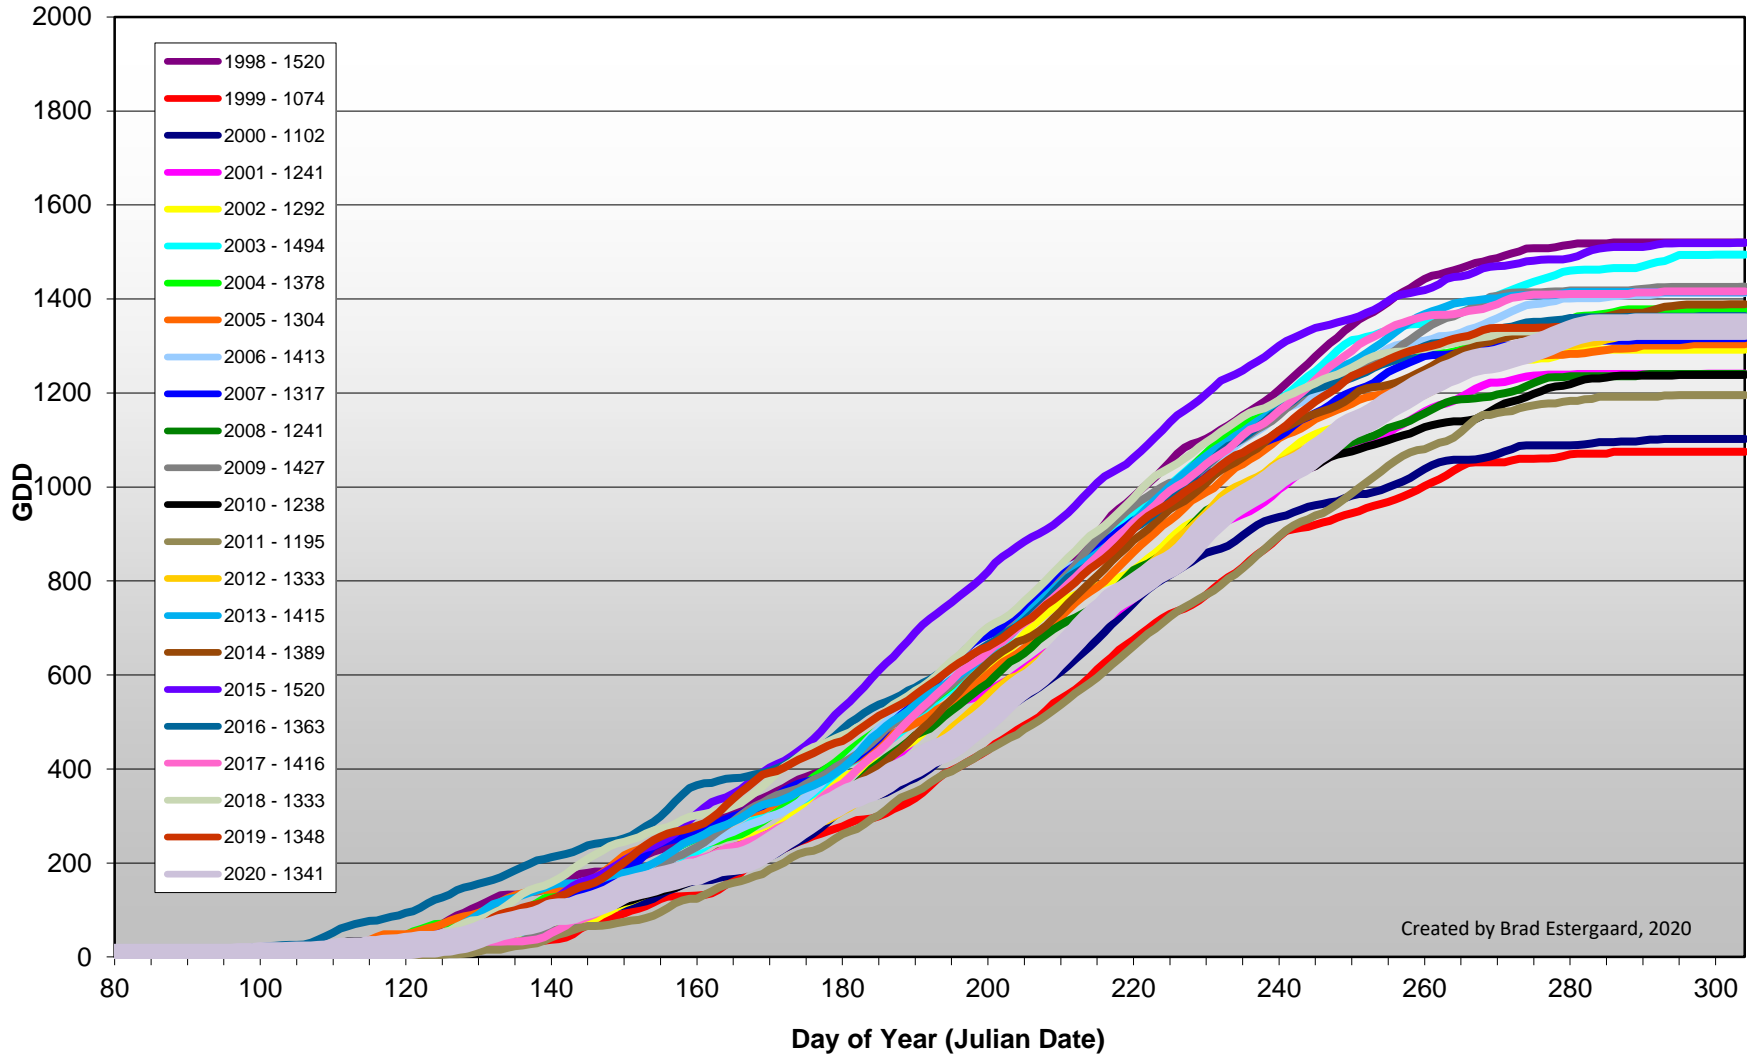

Summerland - Total Monthly Growing Degree Days [OCTOBER] - 1998-2020

Summerland - Total Monthly Growing Degree Days - 1998-2020

Created by Brad Estergaard, 2020

Summerland - Growing Degree Day Accumulation - 1998-2020

Summerland - Cummulative GDD Comparison - 10 Year Average

Created by Brad Estergaard, 2020

Osoyoos - Total Monthly Growing Degree Days [OCTOBER] - 1998-2020

Osoyoos - Total Monthly Growing Degree Days - 1998-2020