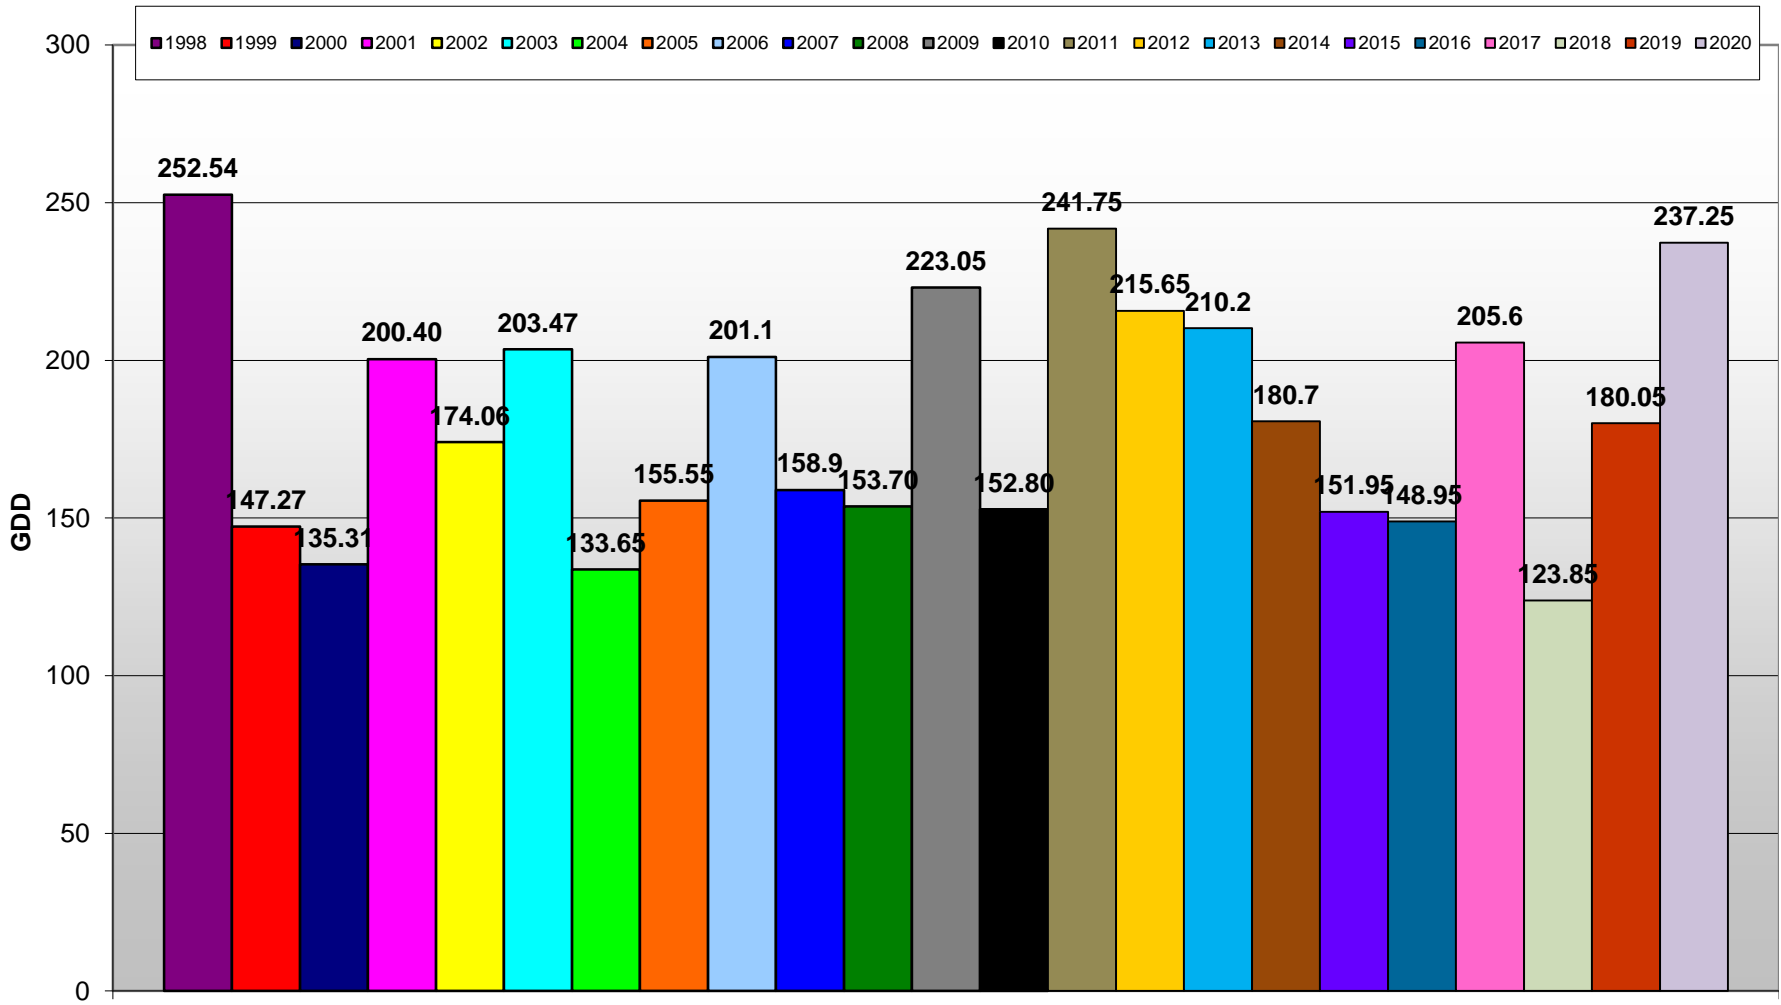

Summerland - Total Monthly Growing Degree Days [SEPTEMBER] - 1998-2020

September

Created by Brad Estergaard, 2020

Month

Summerland - Growing Degree Day Accumulation - 1998-2020

Osoyoos - Total Monthly Growing Degree Days [SEPTEMBER] - 1998-2020

Created by Brad Estergaard, 2020

Osoyoos - Growing Degree Day Accumulation - 1998-2020

Created by Brad Estergaard, 2020