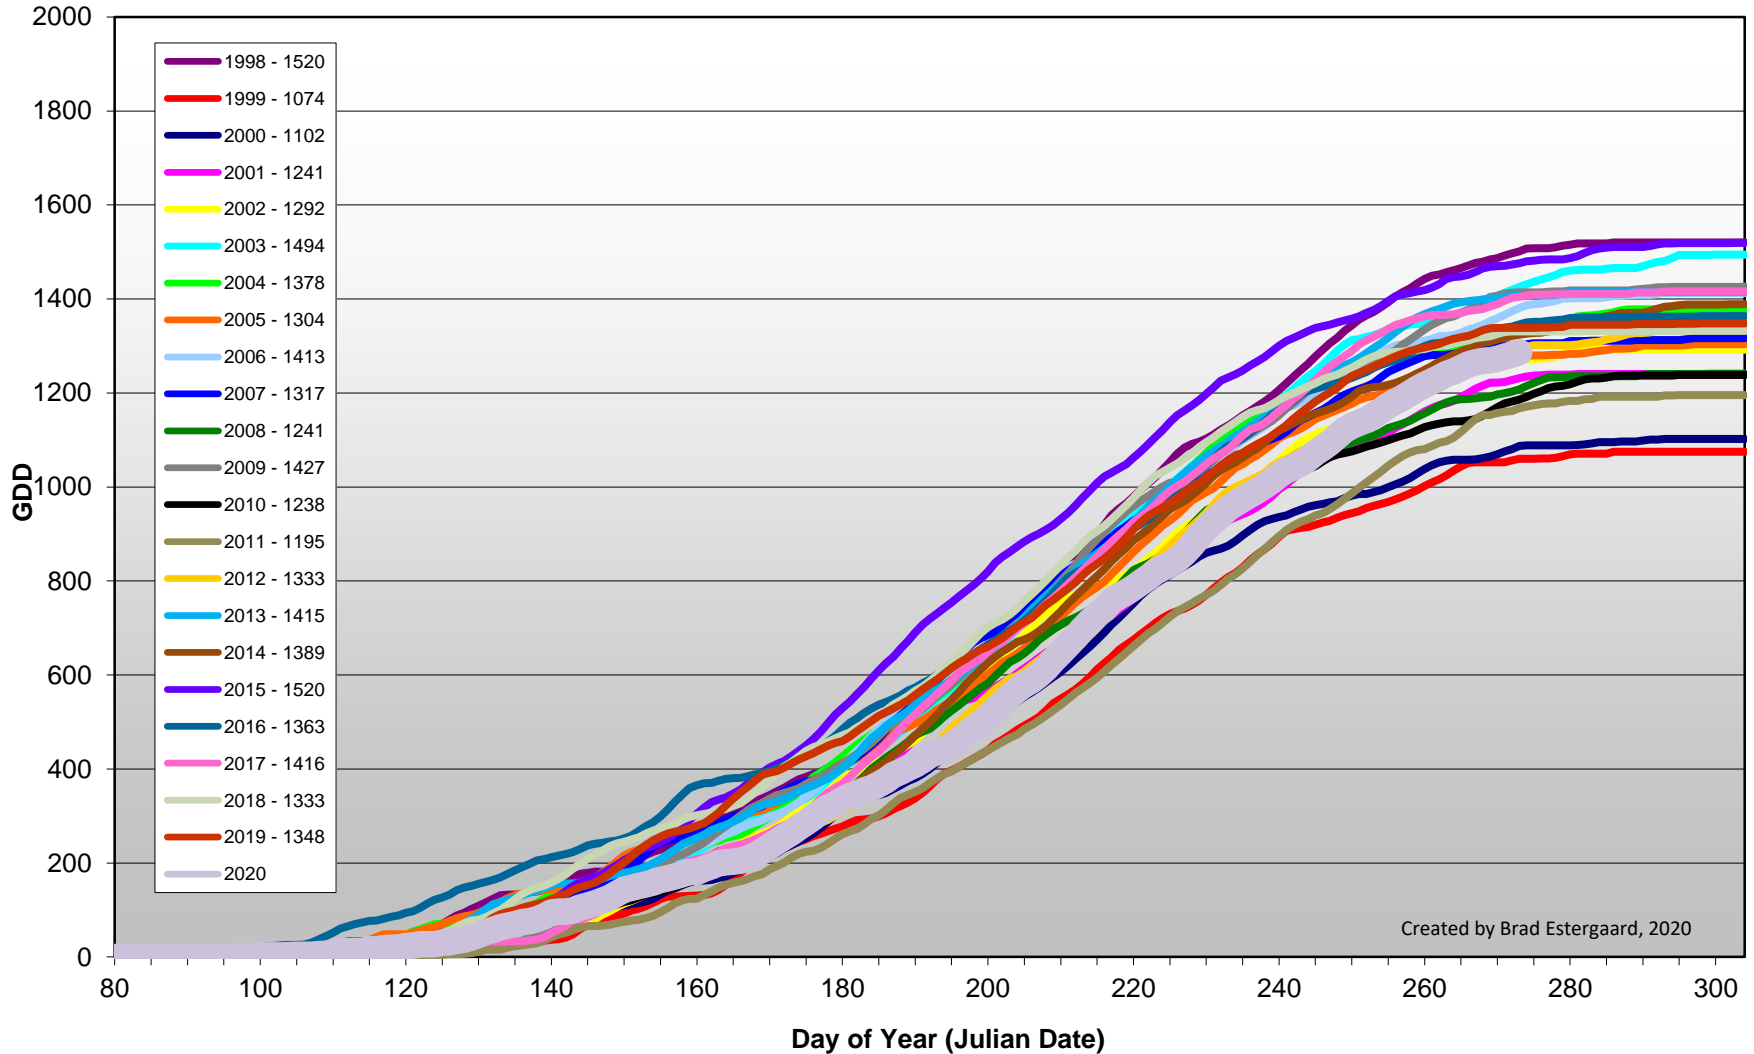

Summerland - Total Monthly Growing Degree Days [SEPTEMBER] - 1998-2020

September

Created by Brad Estergaard, 2020

Month

Summerland - Growing Degree Day Accumulation - 1998-2020

Osoyoos - Total Monthly Growing Degree Days [SEPTEMBER] - 1998-2020

Created by Brad Estergaard, 2020

Osoyoos - Growing Degree Day Accumulation - 1998-2020

Created by Brad Estergaard, 2020