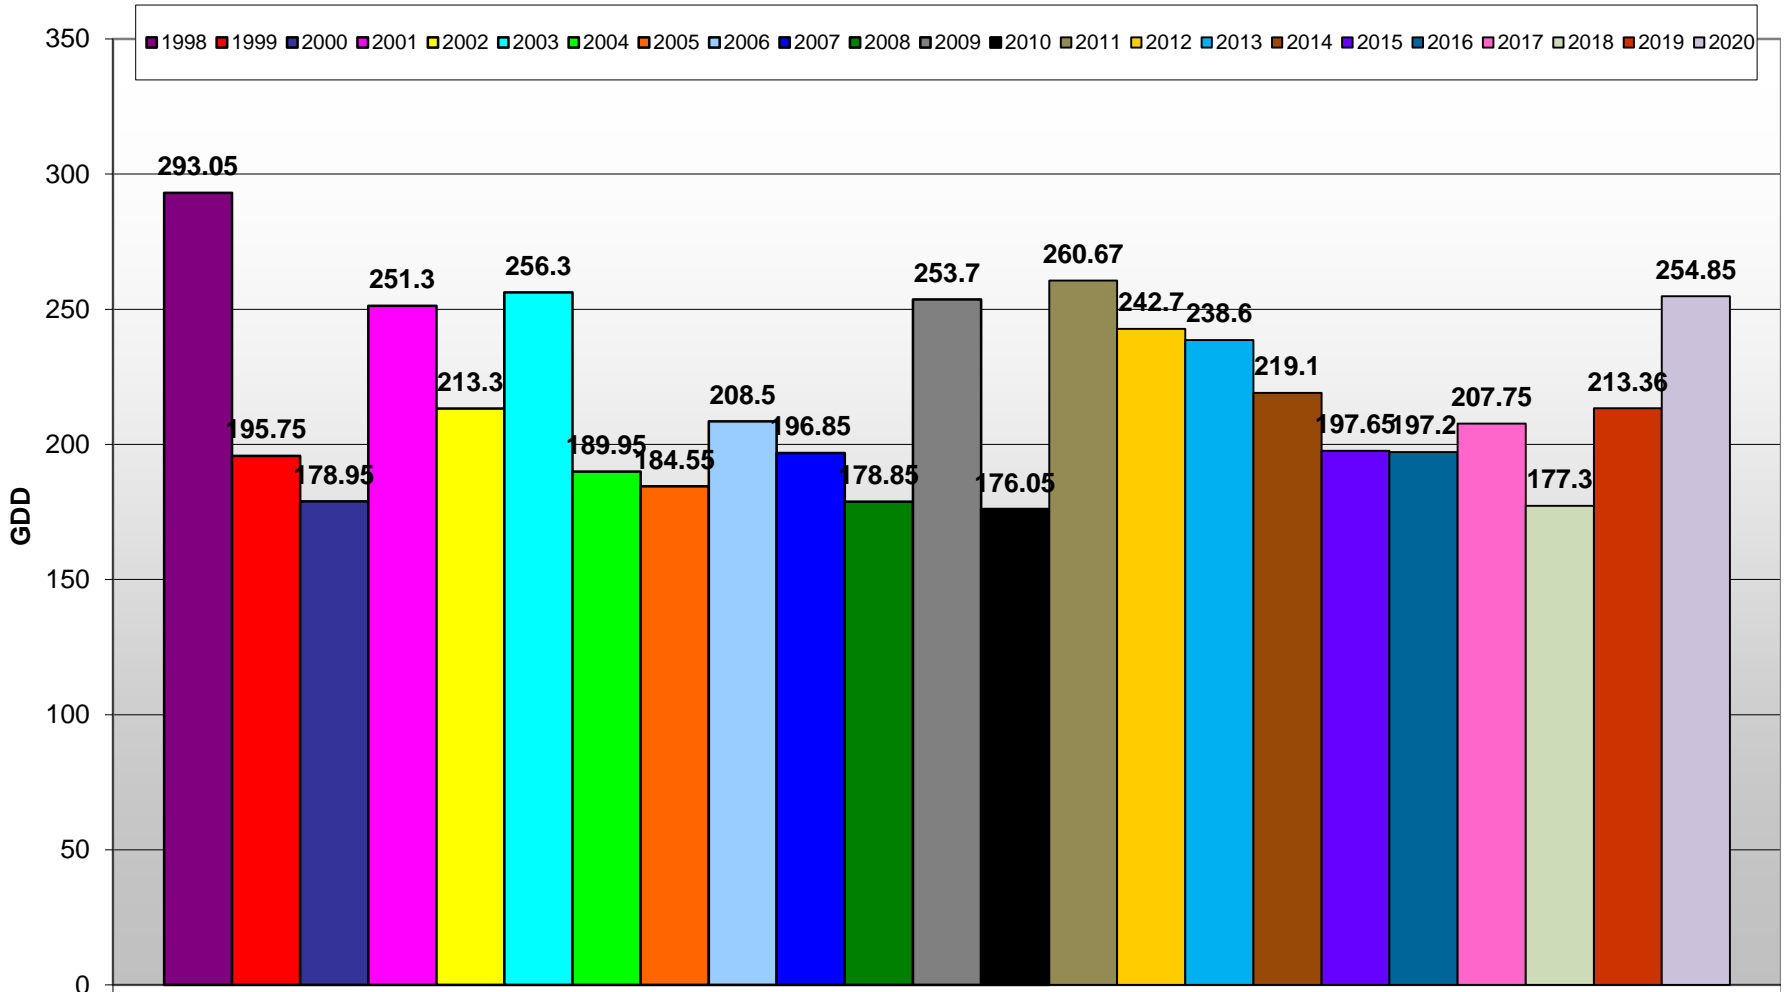

Summerland - Total Monthly Growing Degree Days [SEPTEMBER] - 1998-2020

September

Created by Brad Estergaard, 2020

Month

Summerland - Growing Degree Day Accumulation - 1998-2020

Osoyoos - Total Monthly Growing Degree Days [SEPTEMBER] - 1998-2020

Created by Brad Estergaard, 2020

Osoyoos - Growing Degree Day Accumulation - 1998-2020

Created by Brad Estergaard, 2020