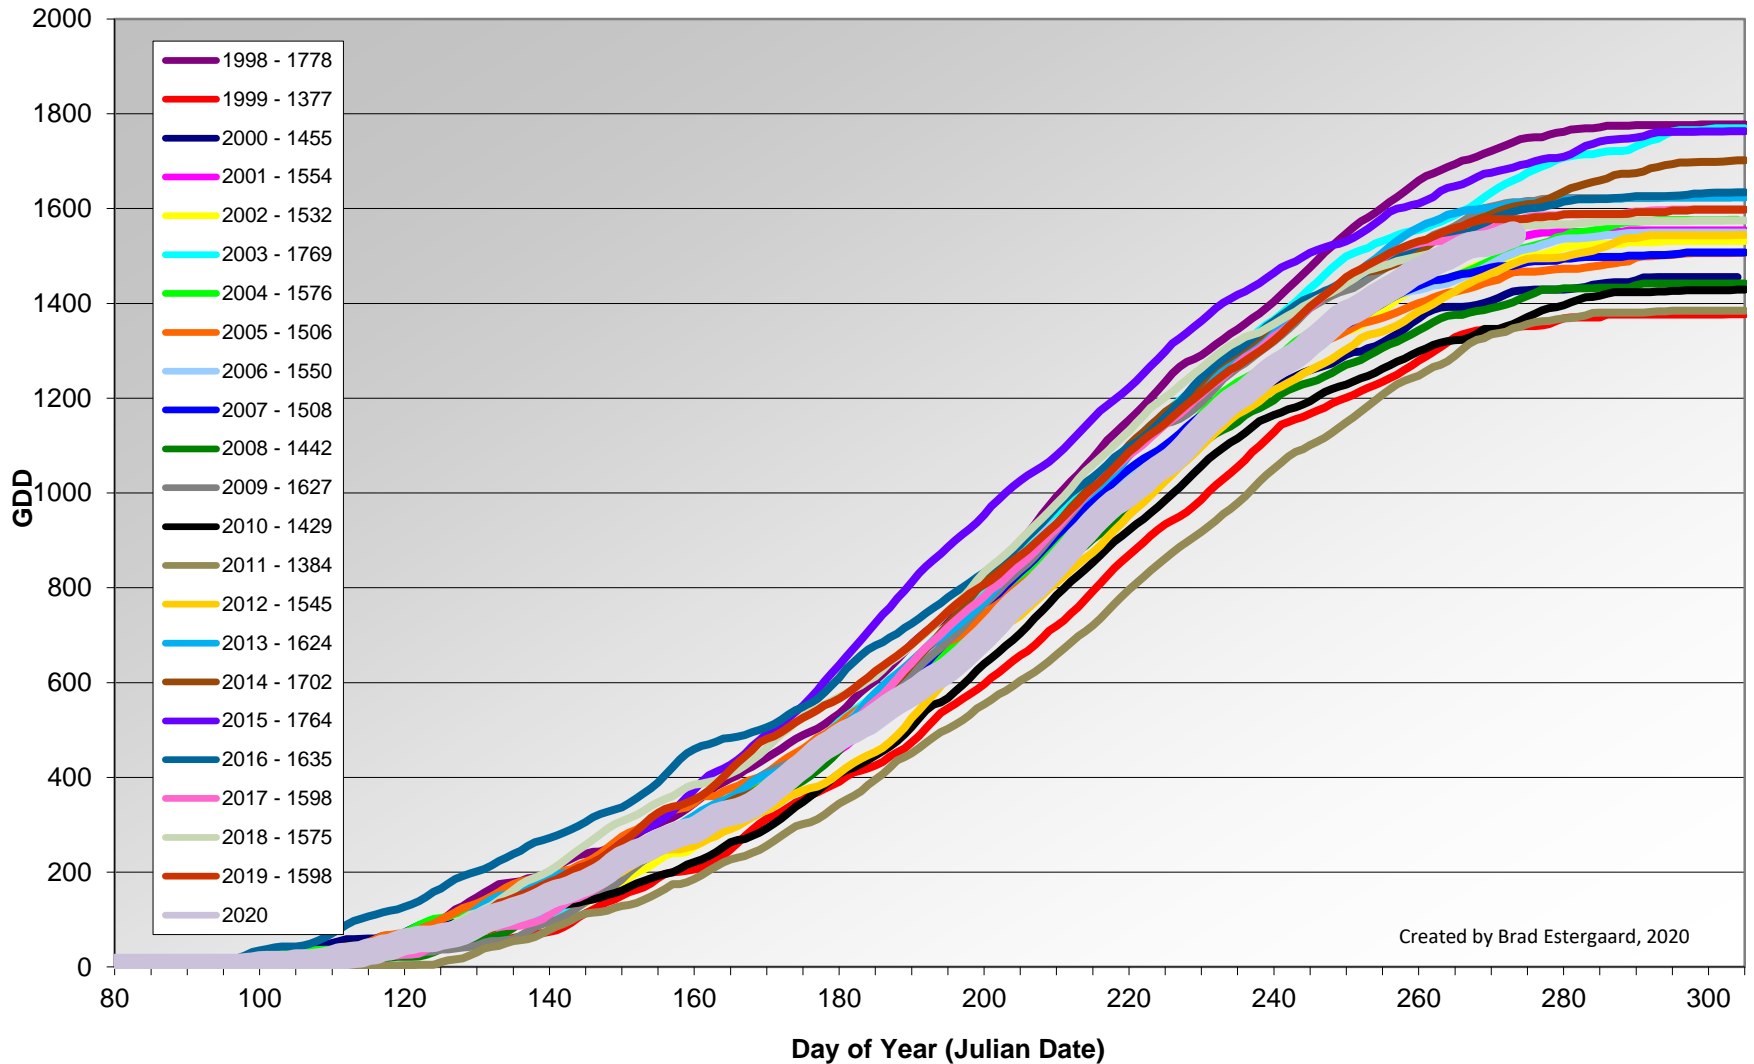

Summerland - Total Monthly Growing Degree Days [SEPTEMBER] - 1998-2020

September

Created by Brad Estergaard, 2020

Month

Summerland - Growing Degree Day Accumulation - 1998-2020

Osoyoos - Total Monthly Growing Degree Days [SEPTEMBER] - 1998-2020

Created by Brad Estergaard, 2020

Osoyoos - Growing Degree Day Accumulation - 1998-2020

Created by Brad Estergaard, 2020