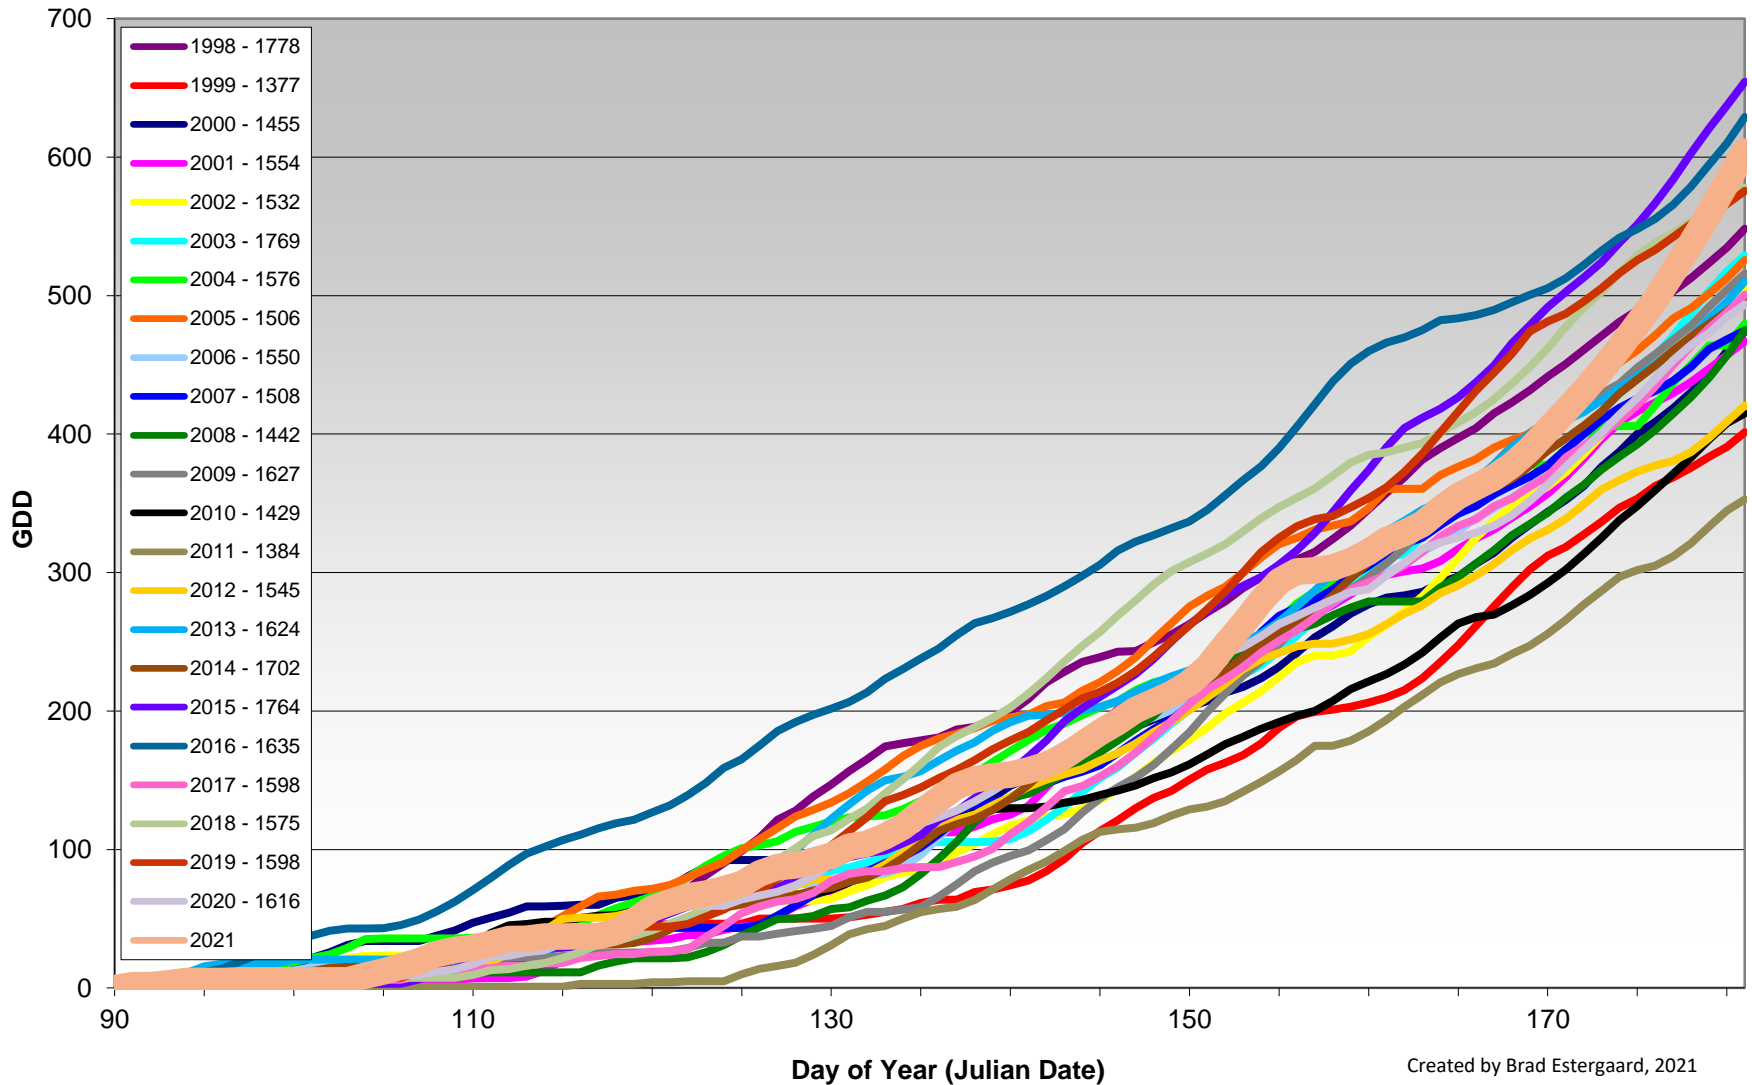

Summerland - Total Monthly Growing Degree Days [JUNE] - 1998-2021

Created by Brad Estergaard, 2021

Summerland - Total Monthly Growing Degree Days - April through June - 1998-2021

Created by Brad Estergaard, 2021

Summerland - Growing Degree Day Accumulation - 1998-2021 - April through June

Created by Brad Estergaard, 2021

Summerland - Growing Degree Day Accumulation - 1998-2021

Osoyoos - Total Monthly Growing Degree Days [JUNE] - 1998-2021

Created by Brad Estergaard, 2021

Osoyoos - Total Monthly Growing Degree Days - April through June - 1998-2021

Created by Brad Estergaard, 2021

Osoyoos - Growing Degree Day Accumulation - 1998-2021 - April through June

Created by Brad Estergaard, 2021

Osoyoos - Growing Degree Day Accumulation - 1998-2021

Created by Brad Estergaard, 2021