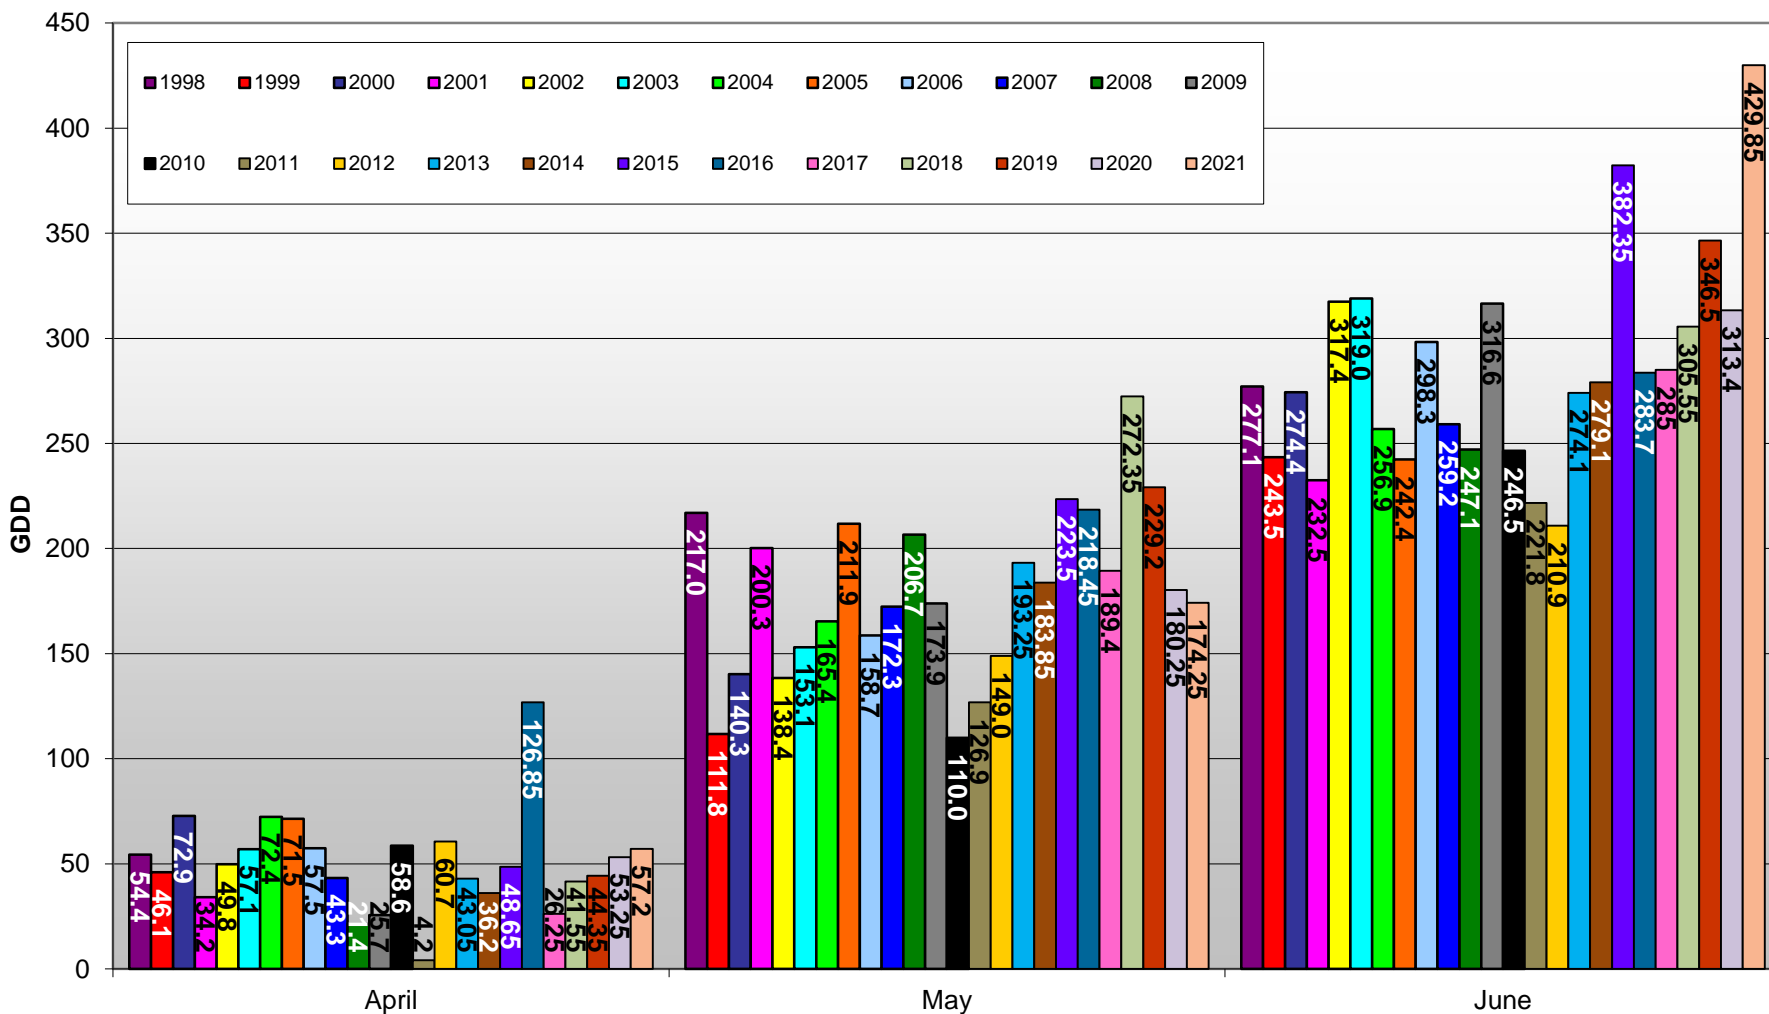

Summerland - Total Monthly Growing Degree Days [JUNE] - 1998-2021

Created by Brad Estergaard, 2021

Summerland - Total Monthly Growing Degree Days - April through June - 1998-2021

Created by Brad Estergaard, 2021

Summerland - Growing Degree Day Accumulation - 1998-2021 - April through June

Created by Brad Estergaard, 2021

Summerland - Growing Degree Day Accumulation - 1998-2021

Osoyoos - Total Monthly Growing Degree Days [JUNE] - 1998-2021

Created by Brad Estergaard, 2021

Osoyoos - Total Monthly Growing Degree Days - April through June - 1998-2021

Created by Brad Estergaard, 2021

Osoyoos - Growing Degree Day Accumulation - 1998-2021 - April through June