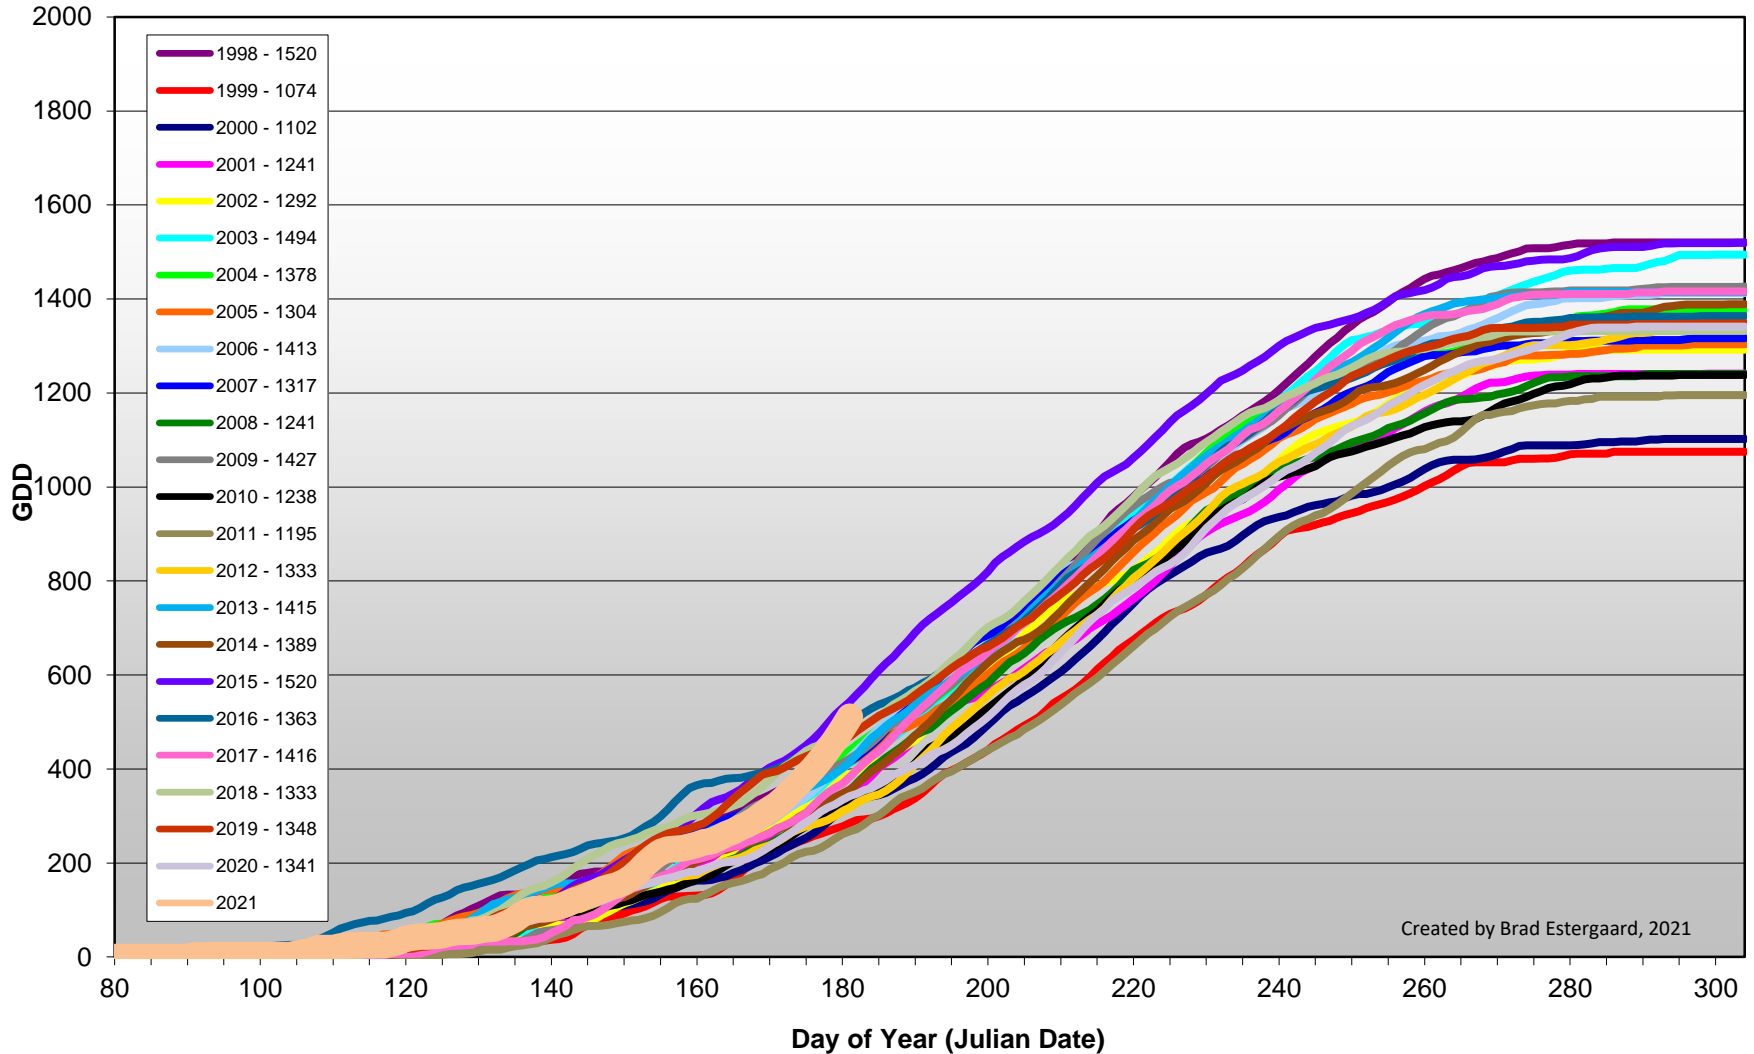

Summerland - Total Monthly Growing Degree Days [JUNE] - 1998-2021

Created by Brad Estergaard, 2021

Summerland - Total Monthly Growing Degree Days - April through June - 1998-2021

Created by Brad Estergaard, 2021

Summerland - Growing Degree Day Accumulation - 1998-2021 - April through June

Created by Brad Estergaard, 2021

Summerland - Growing Degree Day Accumulation - 1998-2021

Osoyoos - Total Monthly Growing Degree Days [JUNE] - 1998-2021

Created by Brad Estergaard, 2021

Osoyoos - Total Monthly Growing Degree Days - April through June - 1998-2021

Created by Brad Estergaard, 2021

Osoyoos - Growing Degree Day Accumulation - 1998-2021 - April through June