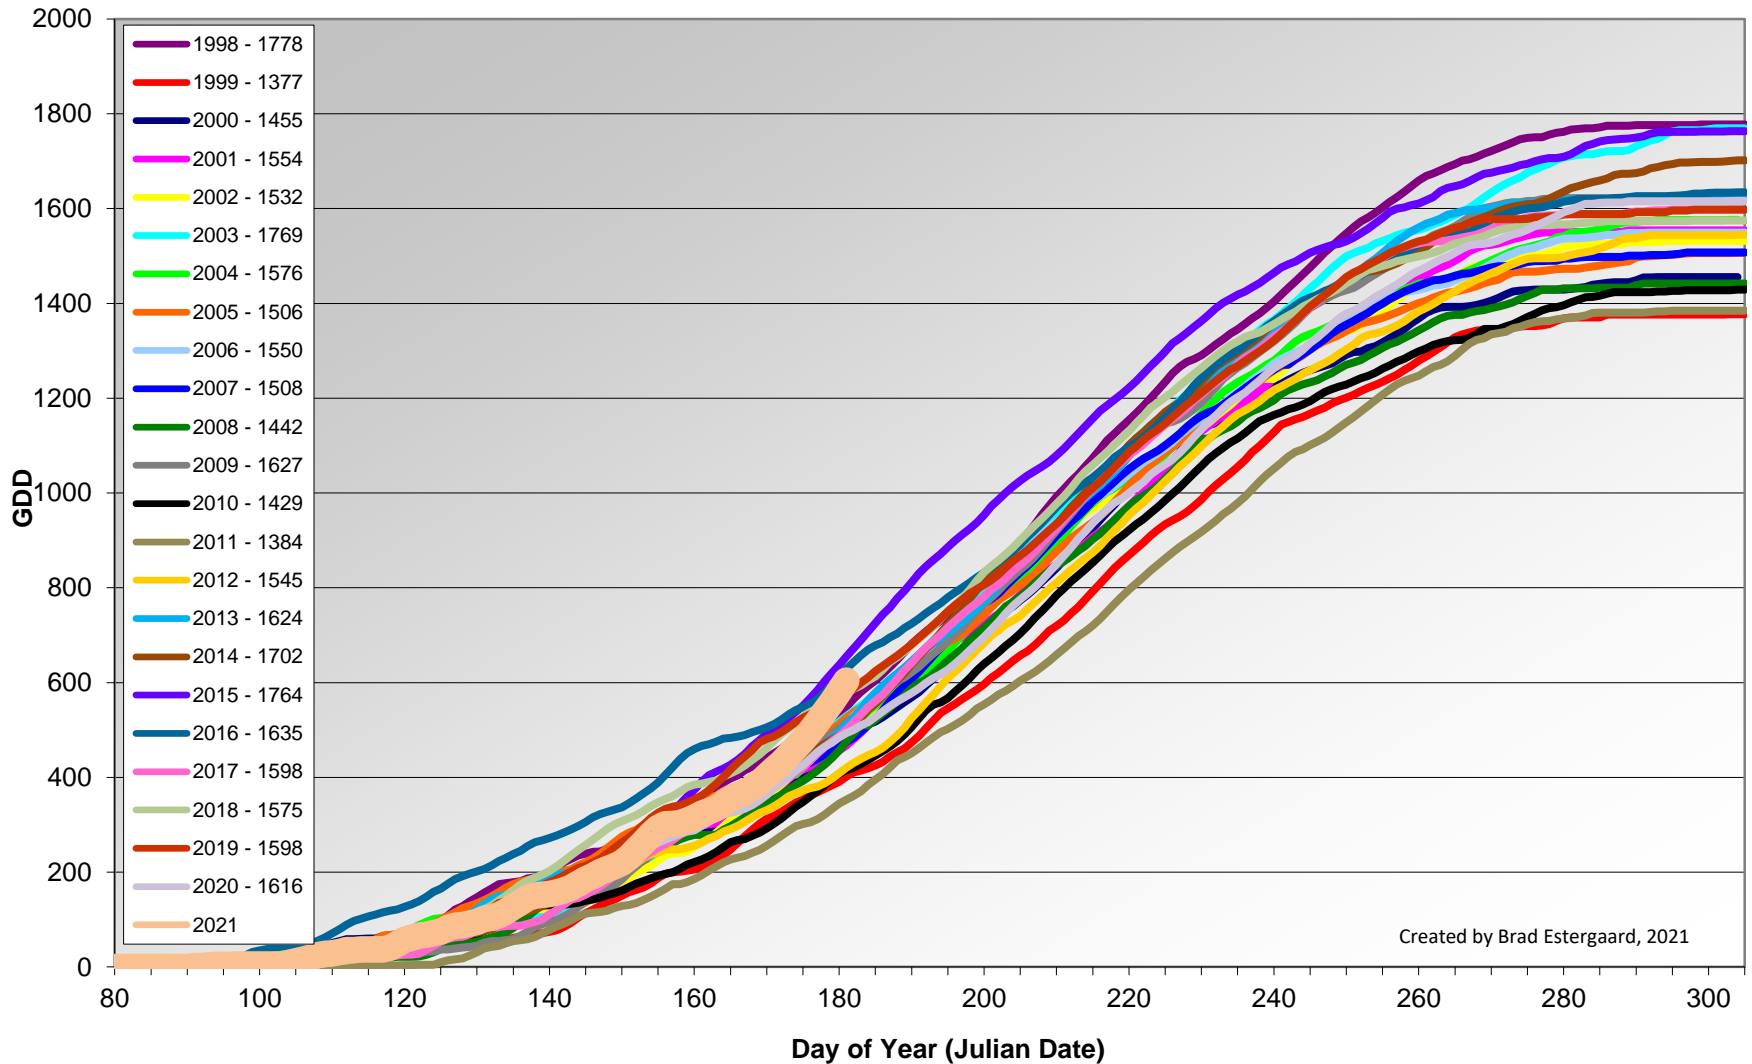

Osoyoos - Growing Degree Day Accumulation - 1998-2021

Created by Brad Estergaard, 2021