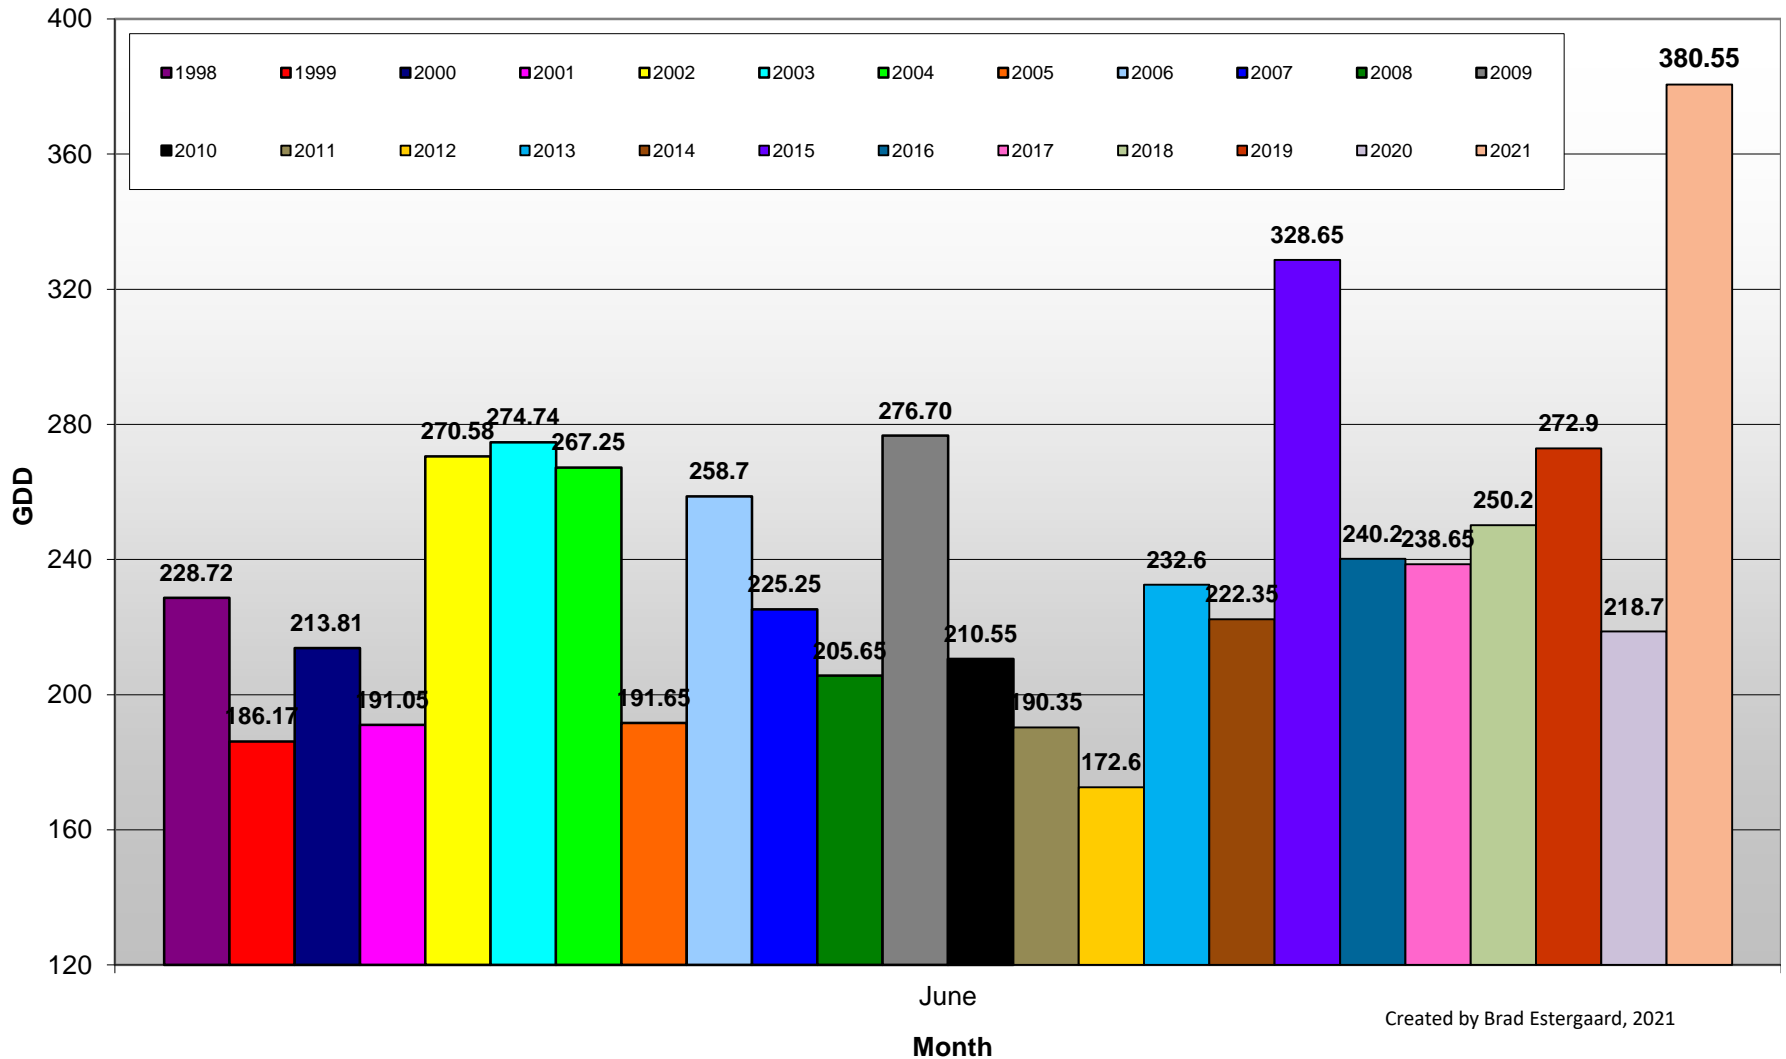

Summerland - Total Monthly Growing Degree Days [JUNE] - 1998-2021

Created by Brad Estergaard, 2021

Summerland - Total Monthly Growing Degree Days - April through June - 1998-2021

Created by Brad Estergaard, 2021

Summerland - Growing Degree Day Accumulation - 1998-2021 - April through June

Created by Brad Estergaard, 2021

Summerland - Growing Degree Day Accumulation - 1998-2021

Osoyoos - Total Monthly Growing Degree Days [JUNE] - 1998-2021