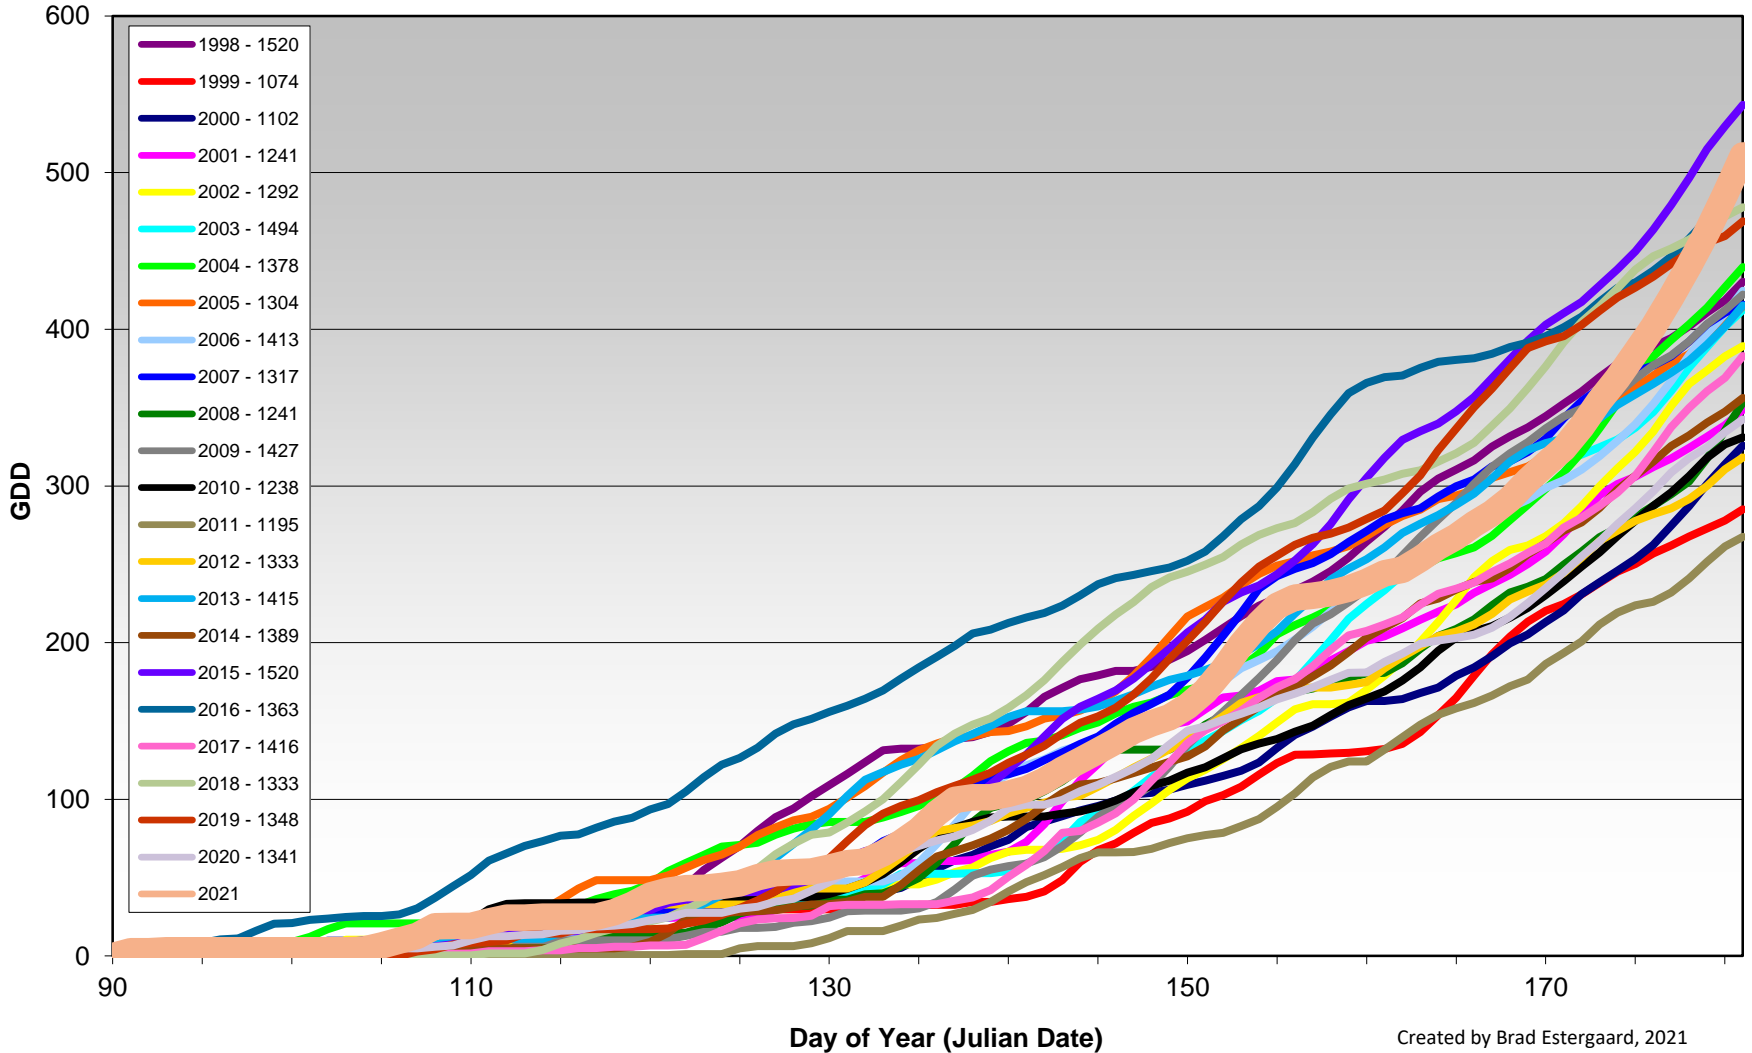

Summerland - Total Monthly Growing Degree Days [JUNE] - 1998-2021

Created by Brad Estergaard, 2021

Summerland - Total Monthly Growing Degree Days - April through June - 1998-2021

Created by Brad Estergaard, 2021

Summerland - Growing Degree Day Accumulation - 1998-2021 - April through June

Created by Brad Estergaard, 2021

Summerland - Growing Degree Day Accumulation - 1998-2021

Osoyoos - Total Monthly Growing Degree Days [JUNE] - 1998-2021

Created by Brad Estergaard, 2021

Osoyoos - Total Monthly Growing Degree Days - April through June - 1998-2021

Created by Brad Estergaard, 2021

Osoyoos - Growing Degree Day Accumulation - 1998-2021 - April through June