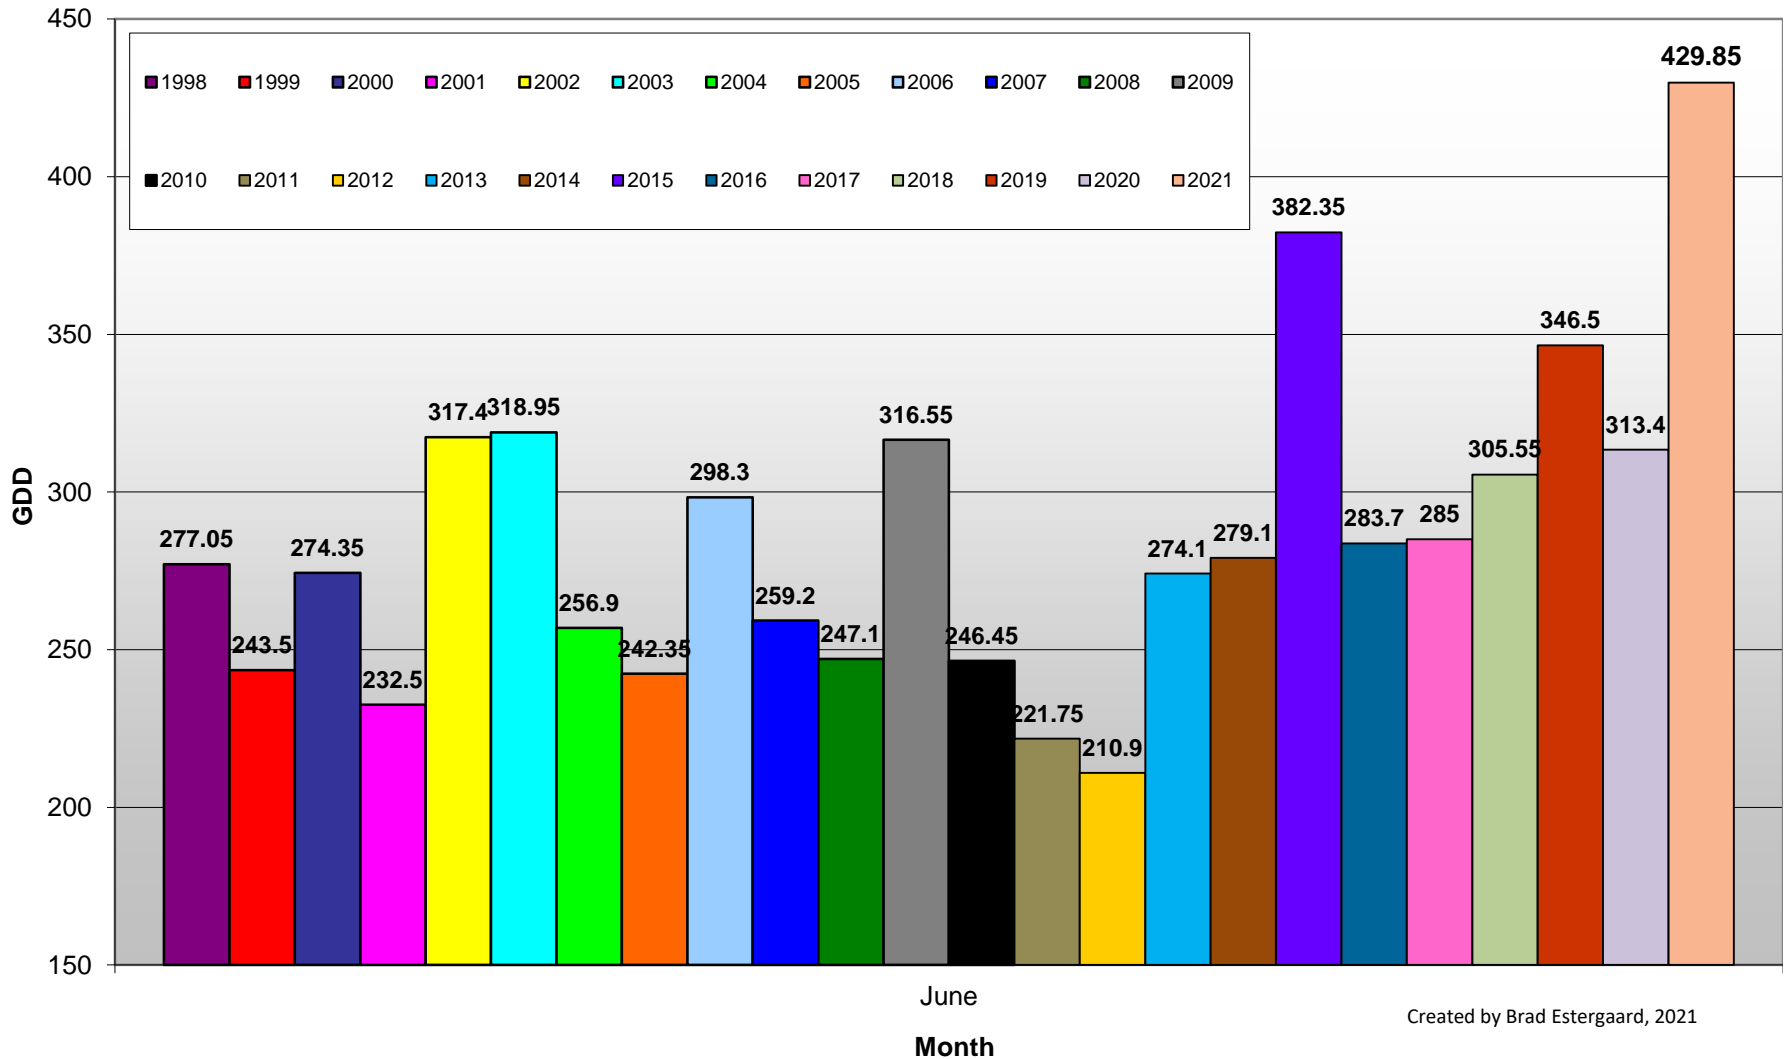

Summerland - Total Monthly Growing Degree Days [JUNE] - 1998-2021

Created by Brad Estergaard, 2021

Summerland - Total Monthly Growing Degree Days - April through June - 1998-2021

Created by Brad Estergaard, 2021

Summerland - Growing Degree Day Accumulation - 1998-2021 - April through June

Created by Brad Estergaard, 2021

Summerland - Growing Degree Day Accumulation - 1998-2021

Osoyoos - Total Monthly Growing Degree Days [JUNE] - 1998-2021

Created by Brad Estergaard, 2021

Osoyoos - Total Monthly Growing Degree Days - April through June - 1998-2021

Created by Brad Estergaard, 2021

Osoyoos - Growing Degree Day Accumulation - 1998-2021 - April through June