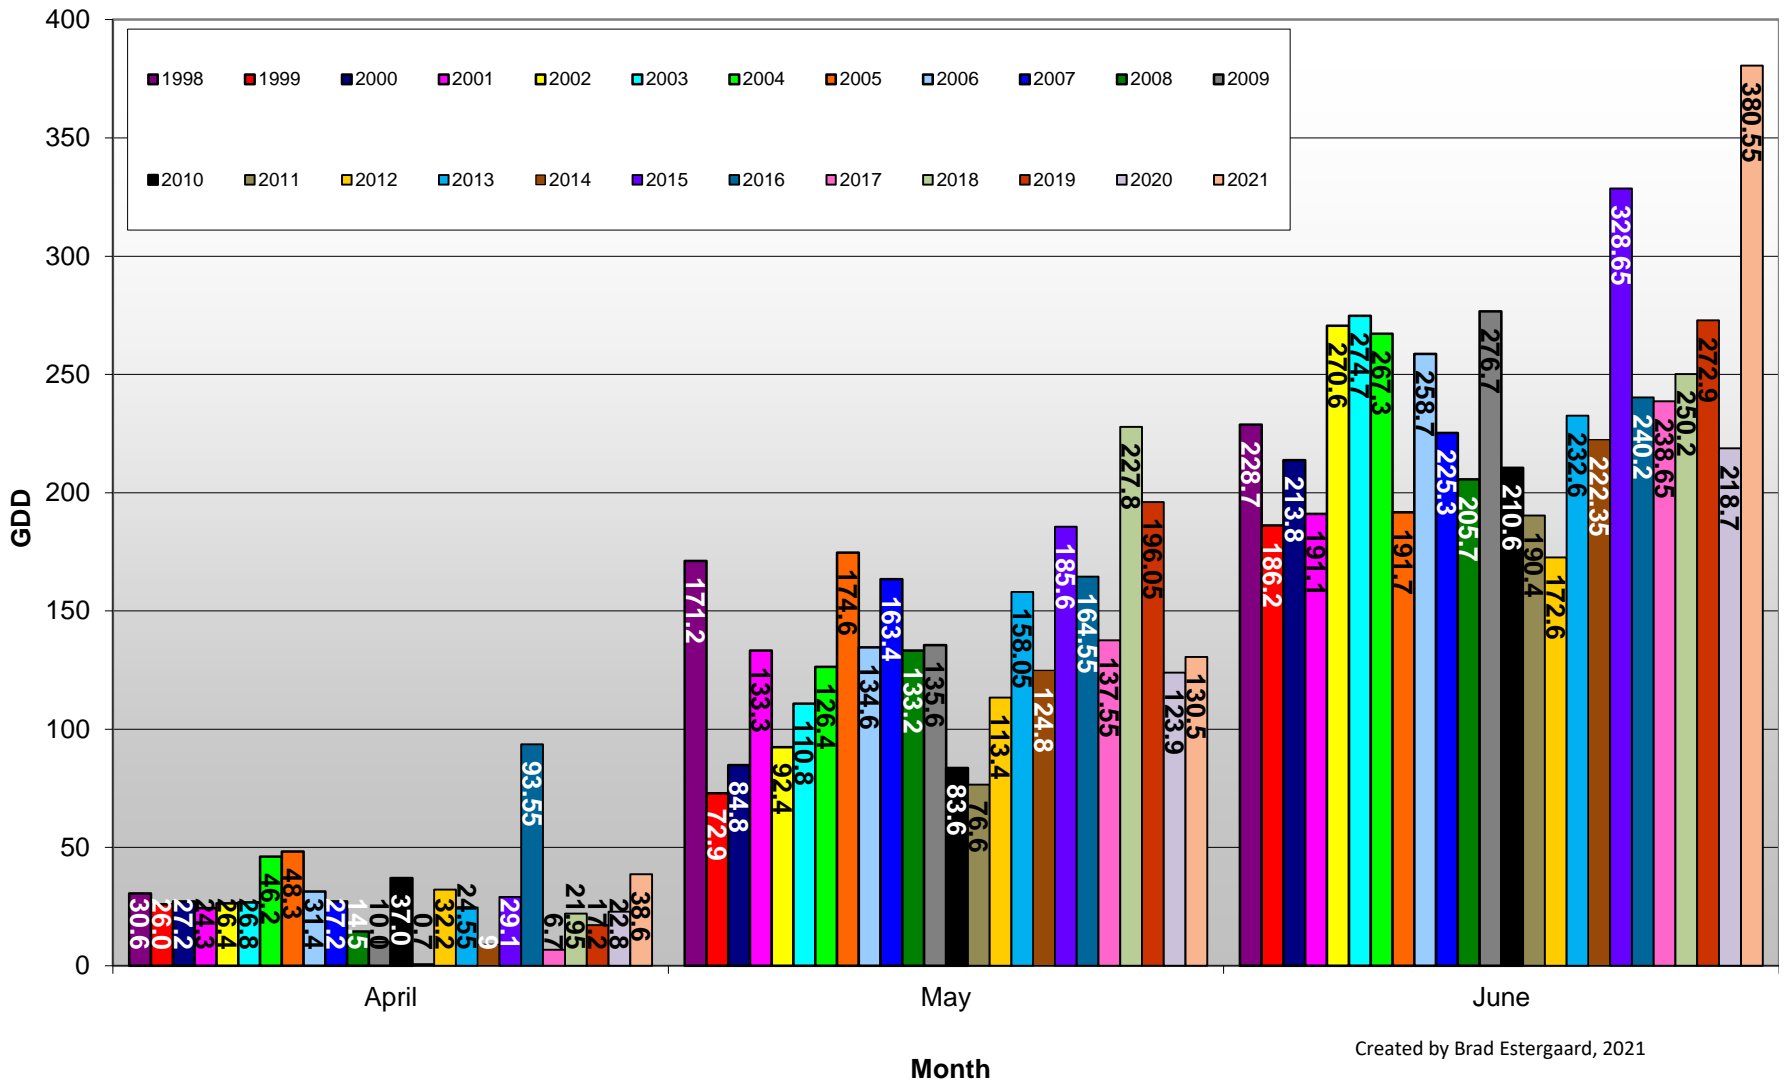

Summerland - Total Monthly Growing Degree Days [JUNE] - 1998-2021

Created by Brad Estergaard, 2021

Summerland - Total Monthly Growing Degree Days - April through June - 1998-2021

Created by Brad Estergaard, 2021

Summerland - Growing Degree Day Accumulation - 1998-2021 - April through June

Created by Brad Estergaard, 2021

Summerland - Growing Degree Day Accumulation - 1998-2021

Osoyoos - Total Monthly Growing Degree Days [JUNE] - 1998-2021

Created by Brad Estergaard, 2021

Osoyoos - Total Monthly Growing Degree Days - April through June - 1998-2021

Created by Brad Estergaard, 2021

Osoyoos - Growing Degree Day Accumulation - 1998-2021 - April through June