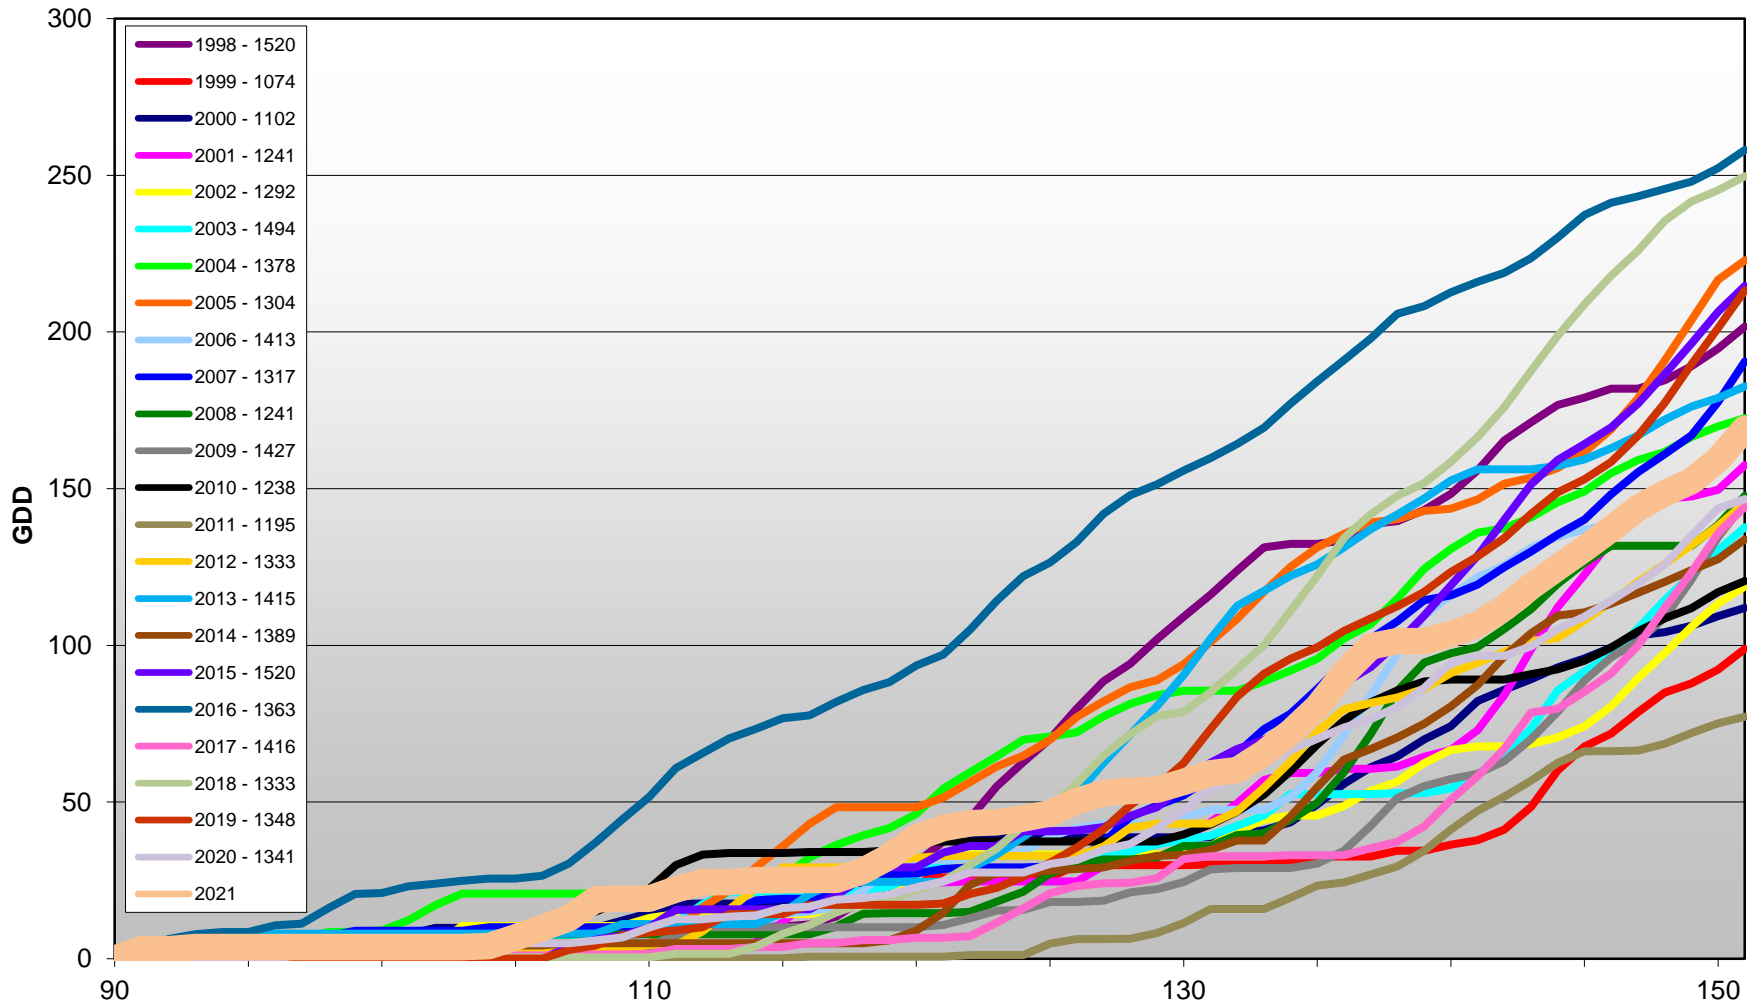

Summerland - Total Monthly Growing Degree Days [MAY] - 1998-2021

May

Month

Created by Brad Estergaard, 2021

Summerland - Total Monthly Growing Degree Days - April + May - 1998-2021

Summerland - Daily Growing Degree Day Accumulation - 1998-2021 - April + May

Created by Brad Estergaard, 2021

Day of Year (Julian Date)

Summerland - Growing Degree Day Accumulation - 1998-2021

Created by Brad Estergaard, 2021

Osoyoos - Total Monthly Growing Degree Days [MAY] - 1998-2021