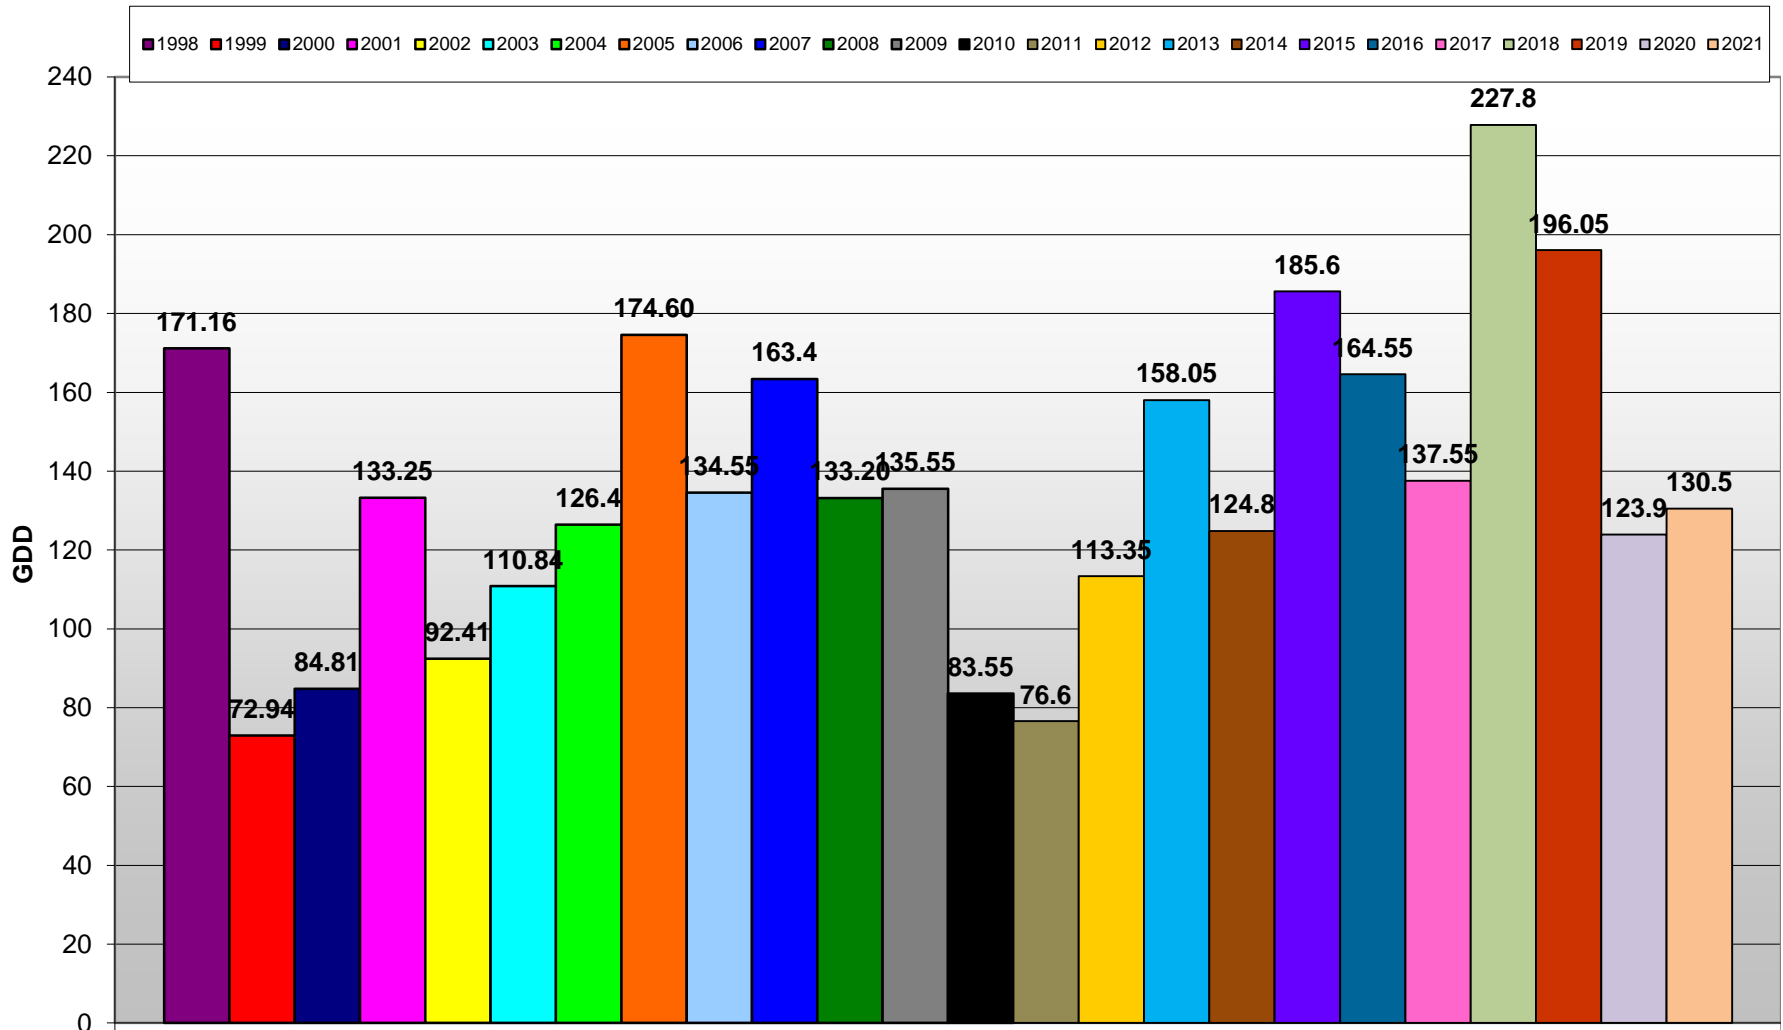

Summerland - Total Monthly Growing Degree Days [MAY] - 1998-2021

May

Month

Created by Brad Estergaard, 2021

Summerland - Total Monthly Growing Degree Days - April + May - 1998-2021

Summerland - Daily Growing Degree Day Accumulation - 1998-2021 - April + May

Created by Brad Estergaard, 2021

Day of Year (Julian Date)

Summerland - Growing Degree Day Accumulation - 1998-2021

Created by Brad Estergaard, 2021

Osoyoos - Total Monthly Growing Degree Days [MAY] - 1998-2021