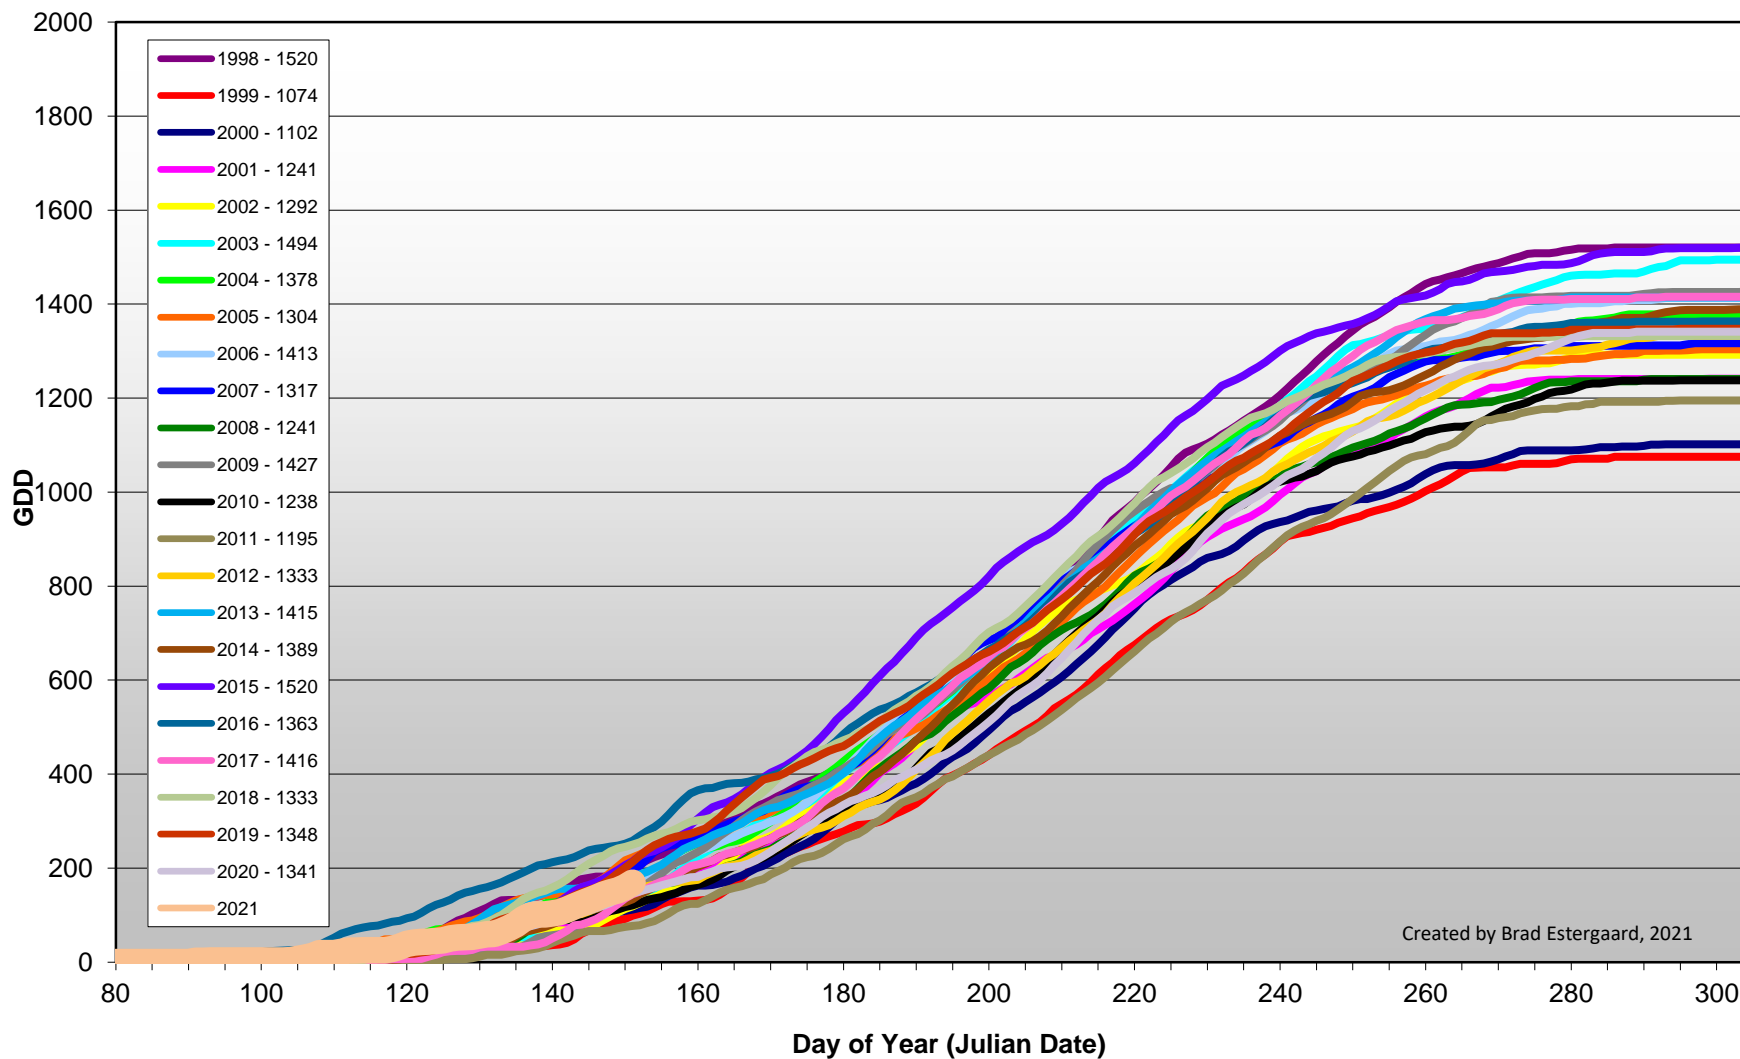

Summerland - Total Monthly Growing Degree Days [MAY] - 1998-2021

May

Month

Created by Brad Estergaard, 2021

Summerland - Total Monthly Growing Degree Days - April + May - 1998-2021

Summerland - Daily Growing Degree Day Accumulation - 1998-2021 - April + May

Created by Brad Estergaard, 2021

Day of Year (Julian Date)

Summerland - Growing Degree Day Accumulation - 1998-2021

Created by Brad Estergaard, 2021

Osoyoos - Total Monthly Growing Degree Days [MAY] - 1998-2021