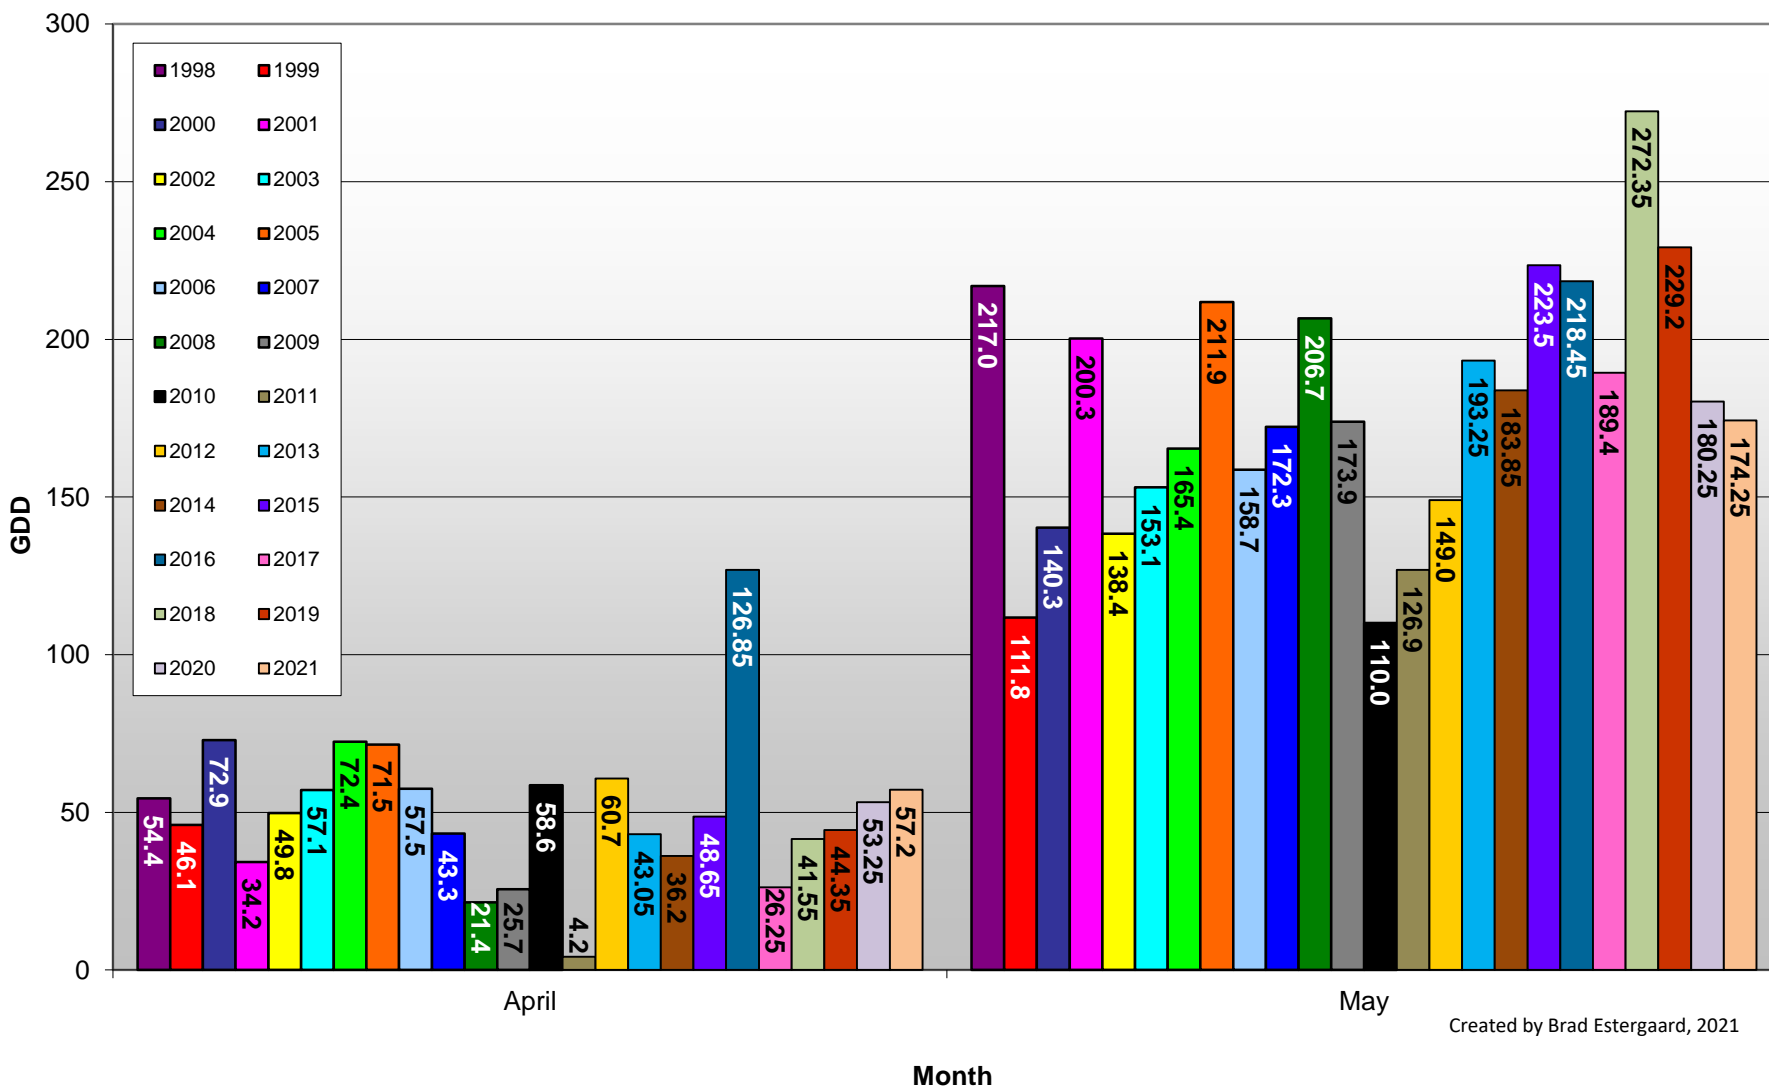

Summerland - Total Monthly Growing Degree Days [MAY] - 1998-2021

May

Month

Created by Brad Estergaard, 2021

Summerland - Total Monthly Growing Degree Days - April + May - 1998-2021

Summerland - Daily Growing Degree Day Accumulation - 1998-2021 - April + May

Created by Brad Estergaard, 2021

Day of Year (Julian Date)

Summerland - Growing Degree Day Accumulation - 1998-2021

Created by Brad Estergaard, 2021

Osoyoos - Total Monthly Growing Degree Days [MAY] - 1998-2021

May

Created by Brad Estergaard, 2021

Month

Osoyoos - Total Monthly Growing Degree Days - April + May - 1998-2021

Created by Brad Estergaard, 2021

Osoyoos - Daily Growing Degree Day Accumulation - 1998-2021 - April + May