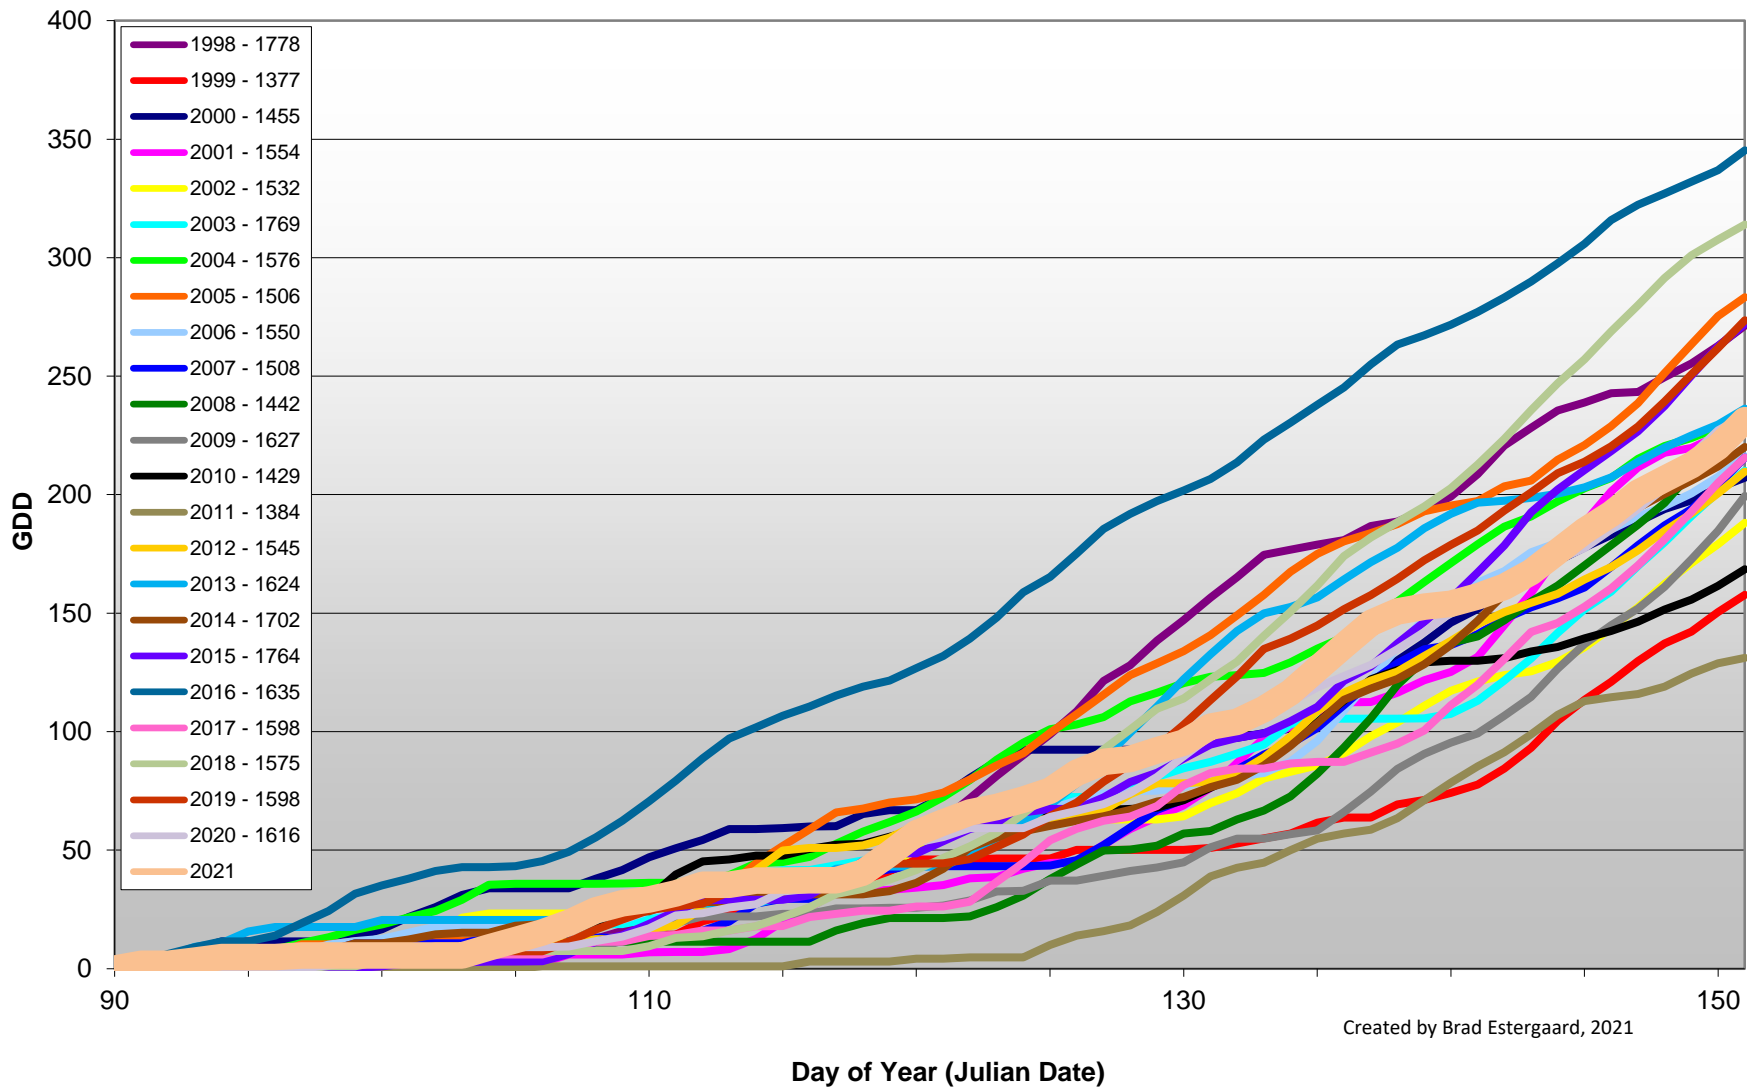

Summerland - Total Monthly Growing Degree Days [MAY] - 1998-2021

May

Month

Created by Brad Estergaard, 2021

Summerland - Total Monthly Growing Degree Days - April + May - 1998-2021

Summerland - Daily Growing Degree Day Accumulation - 1998-2021 - April + May

Created by Brad Estergaard, 2021

Day of Year (Julian Date)

Summerland - Growing Degree Day Accumulation - 1998-2021

Created by Brad Estergaard, 2021

Osoyoos - Total Monthly Growing Degree Days [MAY] - 1998-2021

May

Created by Brad Estergaard, 2021

Month

Osoyoos - Total Monthly Growing Degree Days - April + May - 1998-2021

Created by Brad Estergaard, 2021

Osoyoos - Daily Growing Degree Day Accumulation - 1998-2021 - April + May