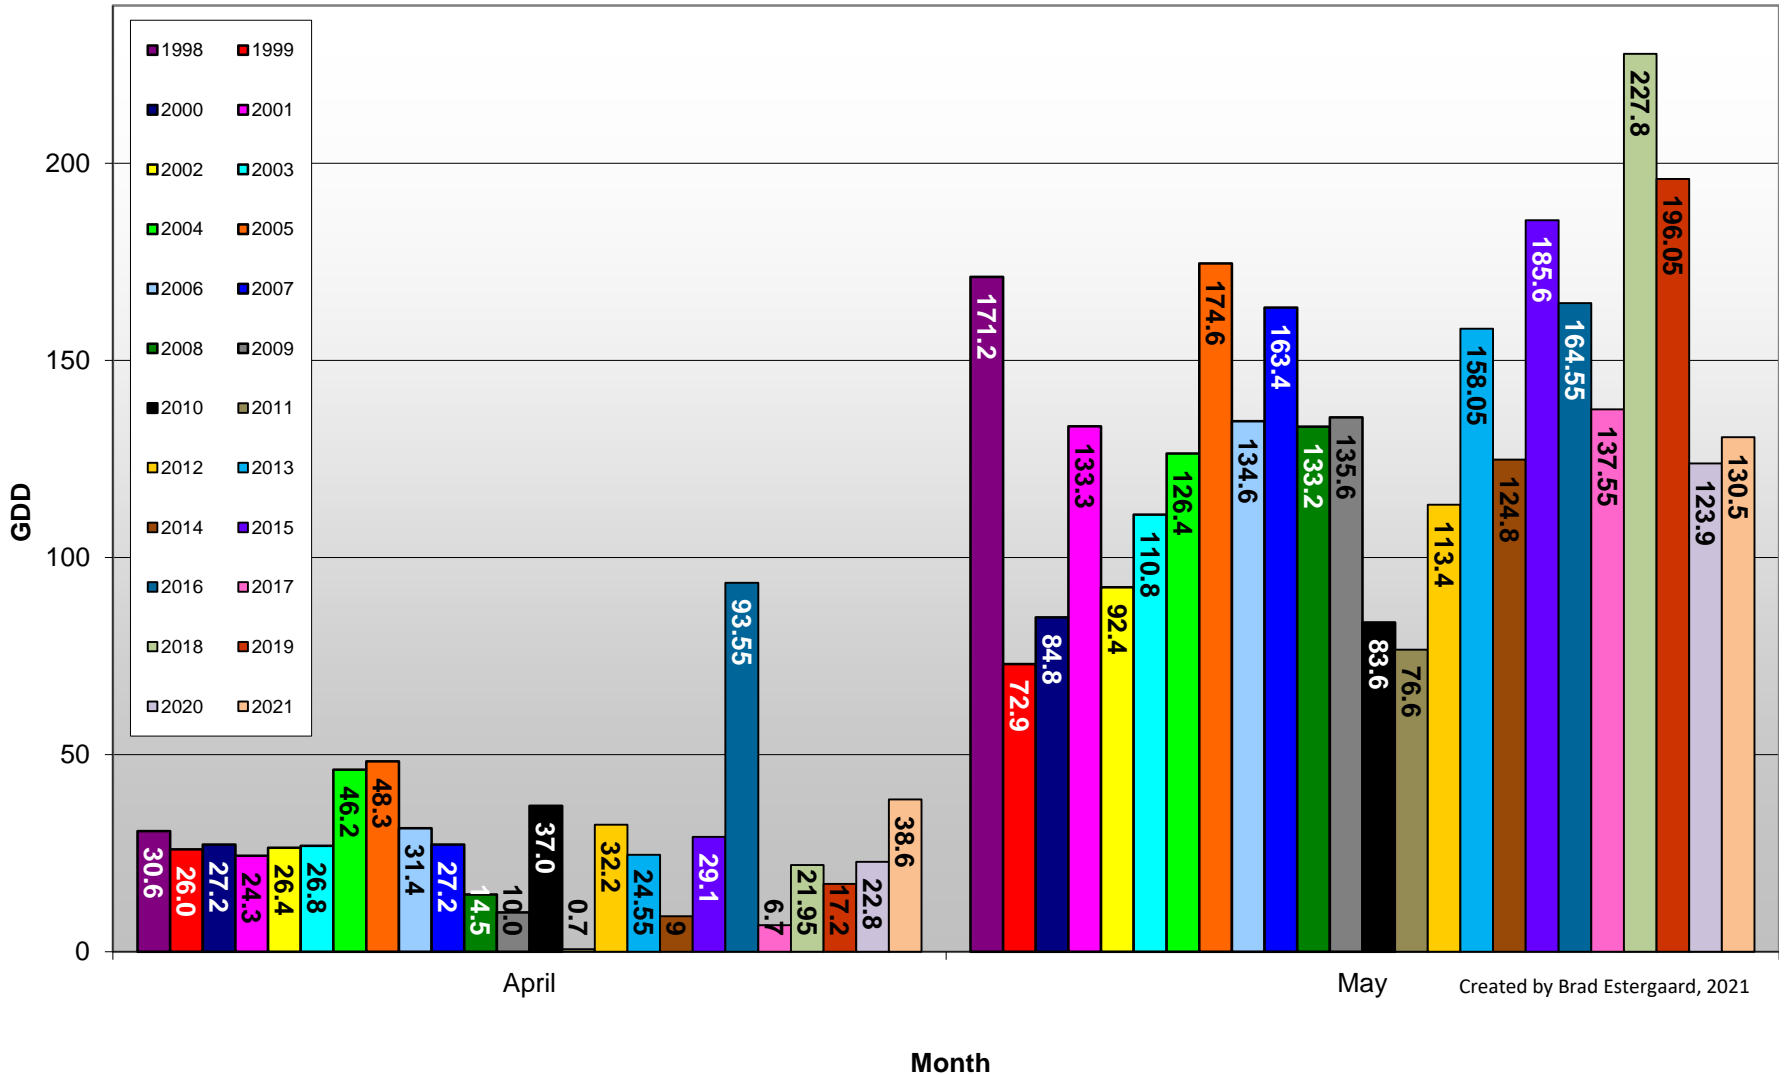

Summerland - Total Monthly Growing Degree Days [MAY] - 1998-2021

May

Month

Created by Brad Estergaard, 2021

Summerland - Total Monthly Growing Degree Days - April + May - 1998-2021

Summerland - Daily Growing Degree Day Accumulation - 1998-2021 - April + May

Created by Brad Estergaard, 2021

Day of Year (Julian Date)

Summerland - Growing Degree Day Accumulation - 1998-2021

Created by Brad Estergaard, 2021

Osoyoos - Total Monthly Growing Degree Days [MAY] - 1998-2021