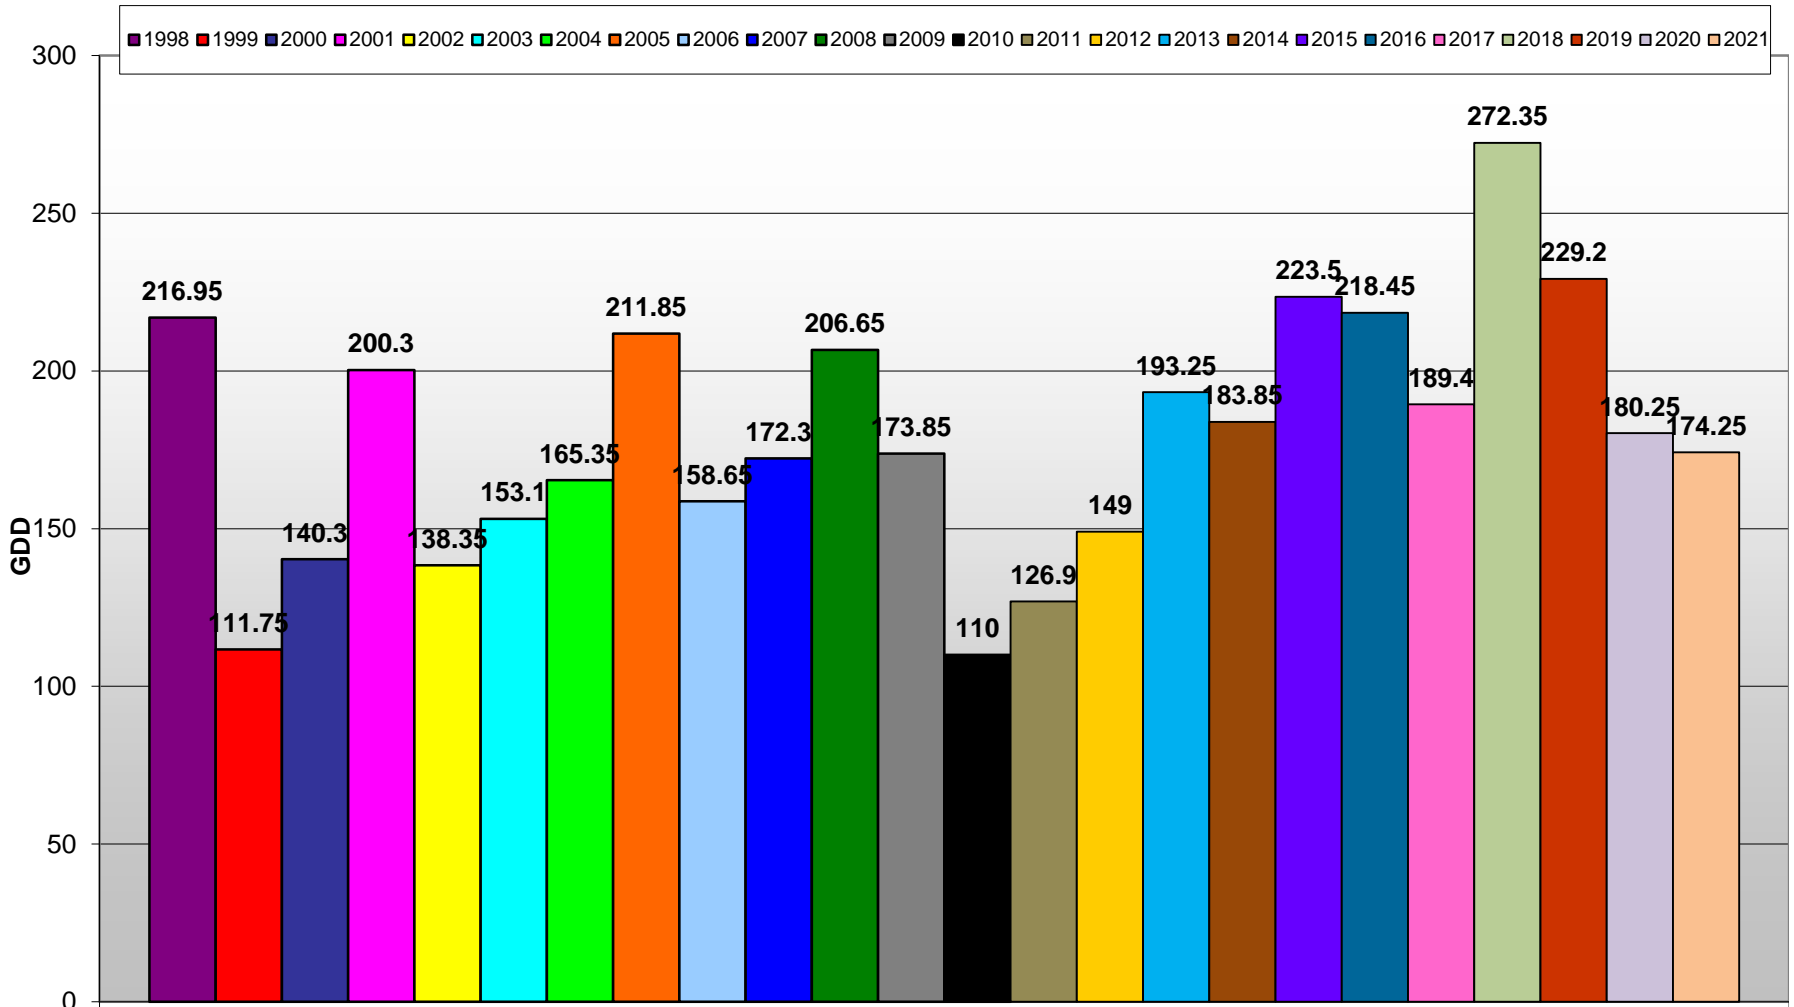

Summerland - Total Monthly Growing Degree Days [MAY] - 1998-2021

May

Month

Created by Brad Estergaard, 2021

Summerland - Total Monthly Growing Degree Days - April + May - 1998-2021

Summerland - Daily Growing Degree Day Accumulation - 1998-2021 - April + May

Created by Brad Estergaard, 2021

Day of Year (Julian Date)

Summerland - Growing Degree Day Accumulation - 1998-2021

Created by Brad Estergaard, 2021

Osoyoos - Total Monthly Growing Degree Days [MAY] - 1998-2021

May

Created by Brad Estergaard, 2021

Month

Osoyoos - Total Monthly Growing Degree Days - April + May - 1998-2021

Created by Brad Estergaard, 2021

Osoyoos - Daily Growing Degree Day Accumulation - 1998-2021 - April + May