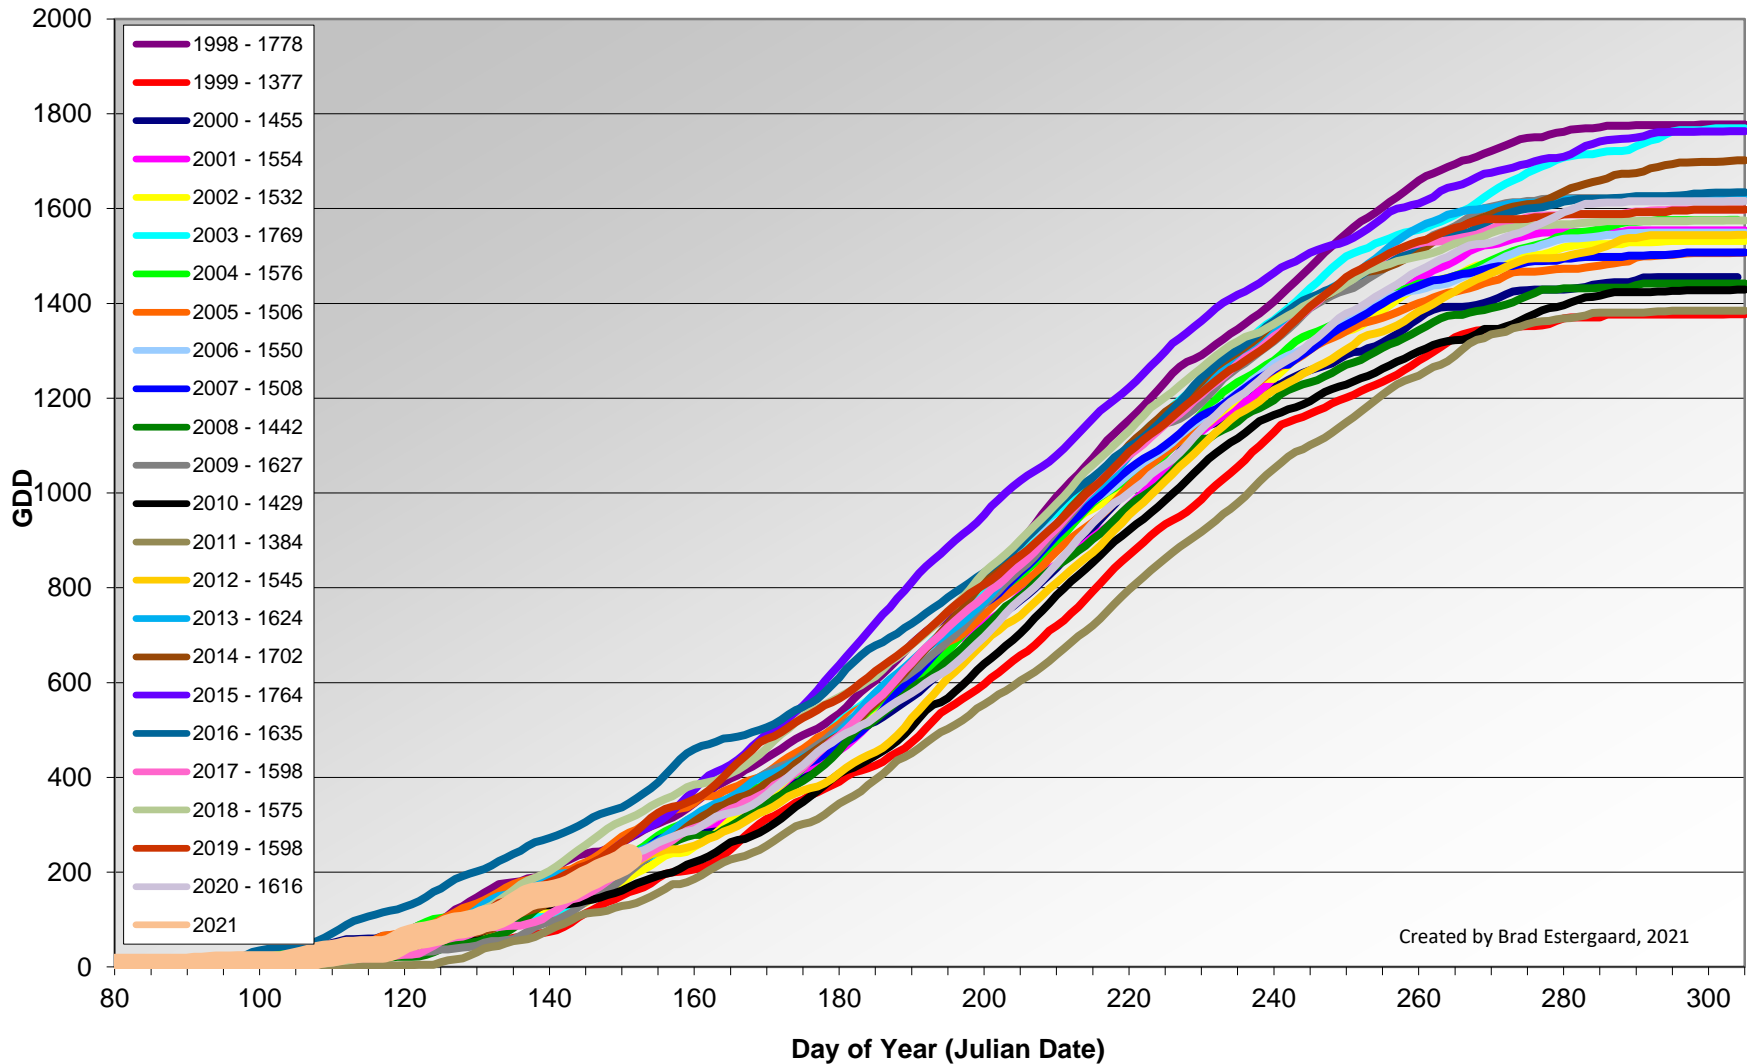

Osoyoos - Growing Degree Day Accumulation - 1998-2021

Created by Brad Estergaard, 2021