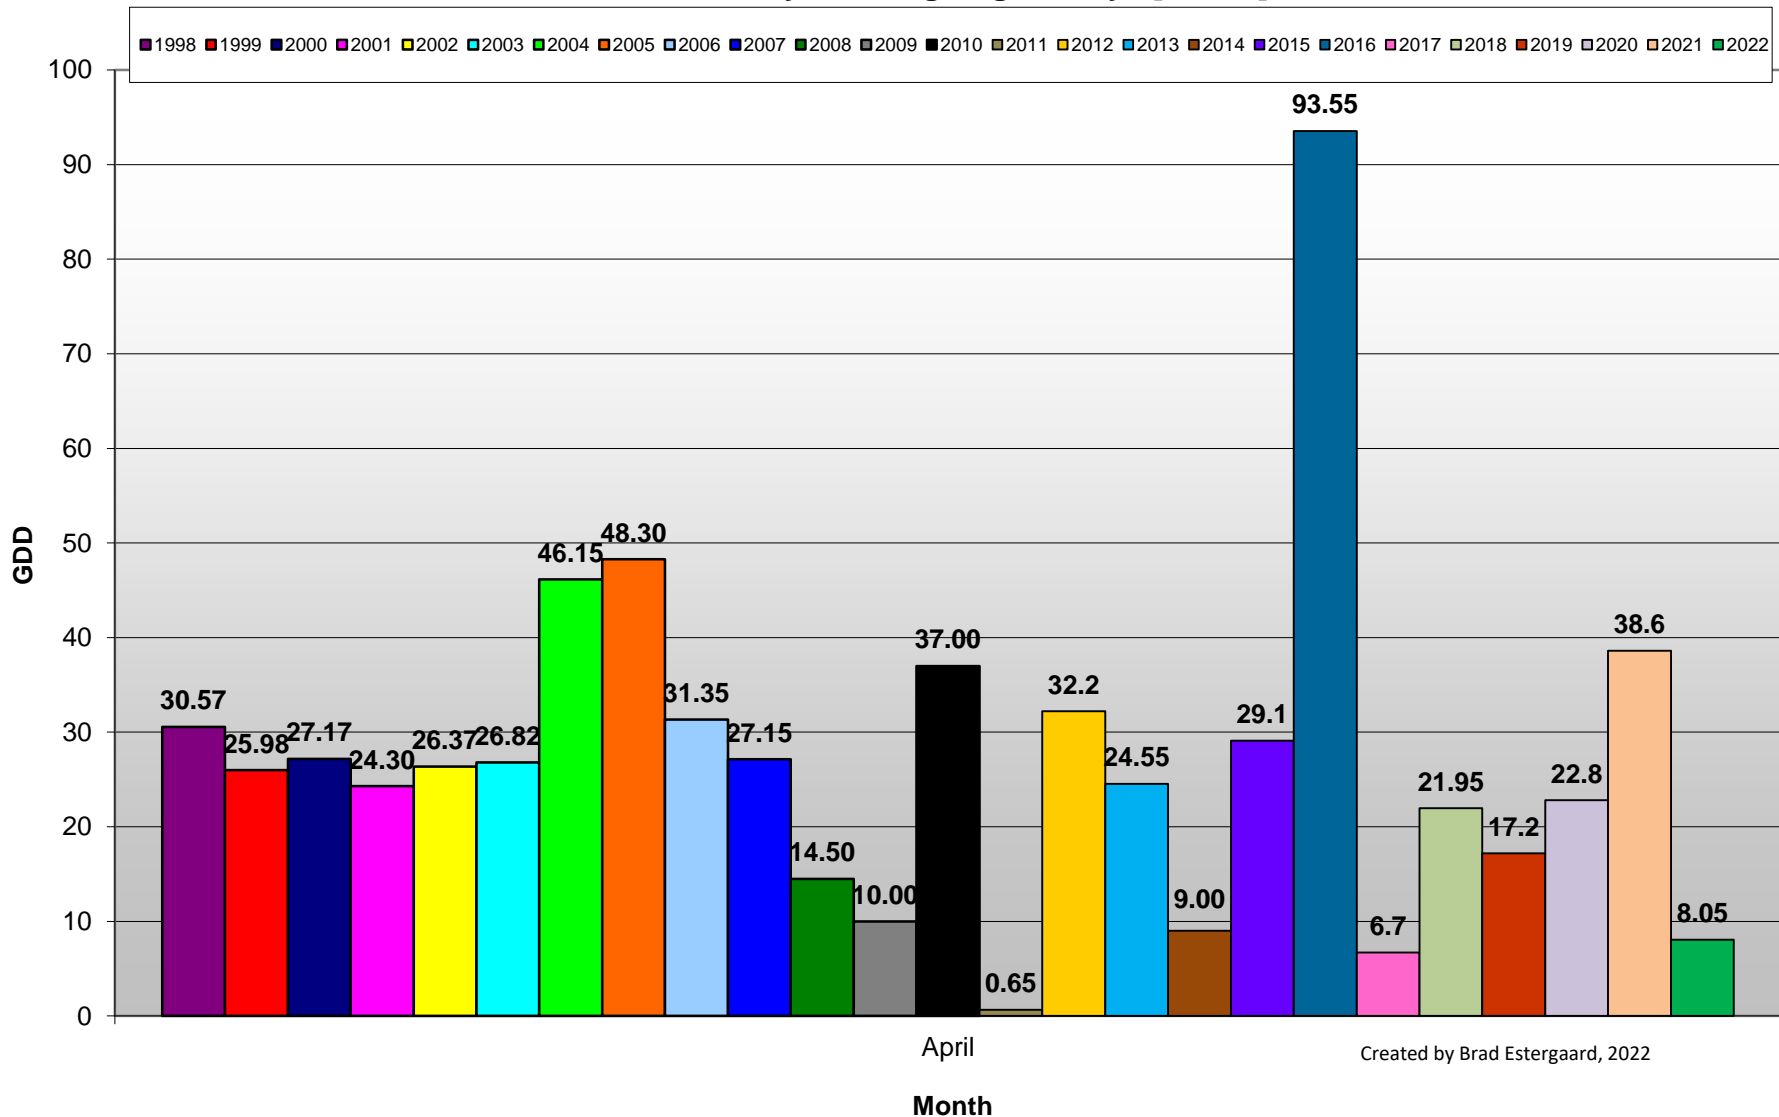

Summerland - Total Monthly Growing Degree Days [APRIL] - 1998-2022

Created by Brad Estergaard, 2022

Osoyoos - Total Monthly Growing Degree Days [APRIL] - 1998-2022

April

Created by Brad Estergaard, 2022

Month