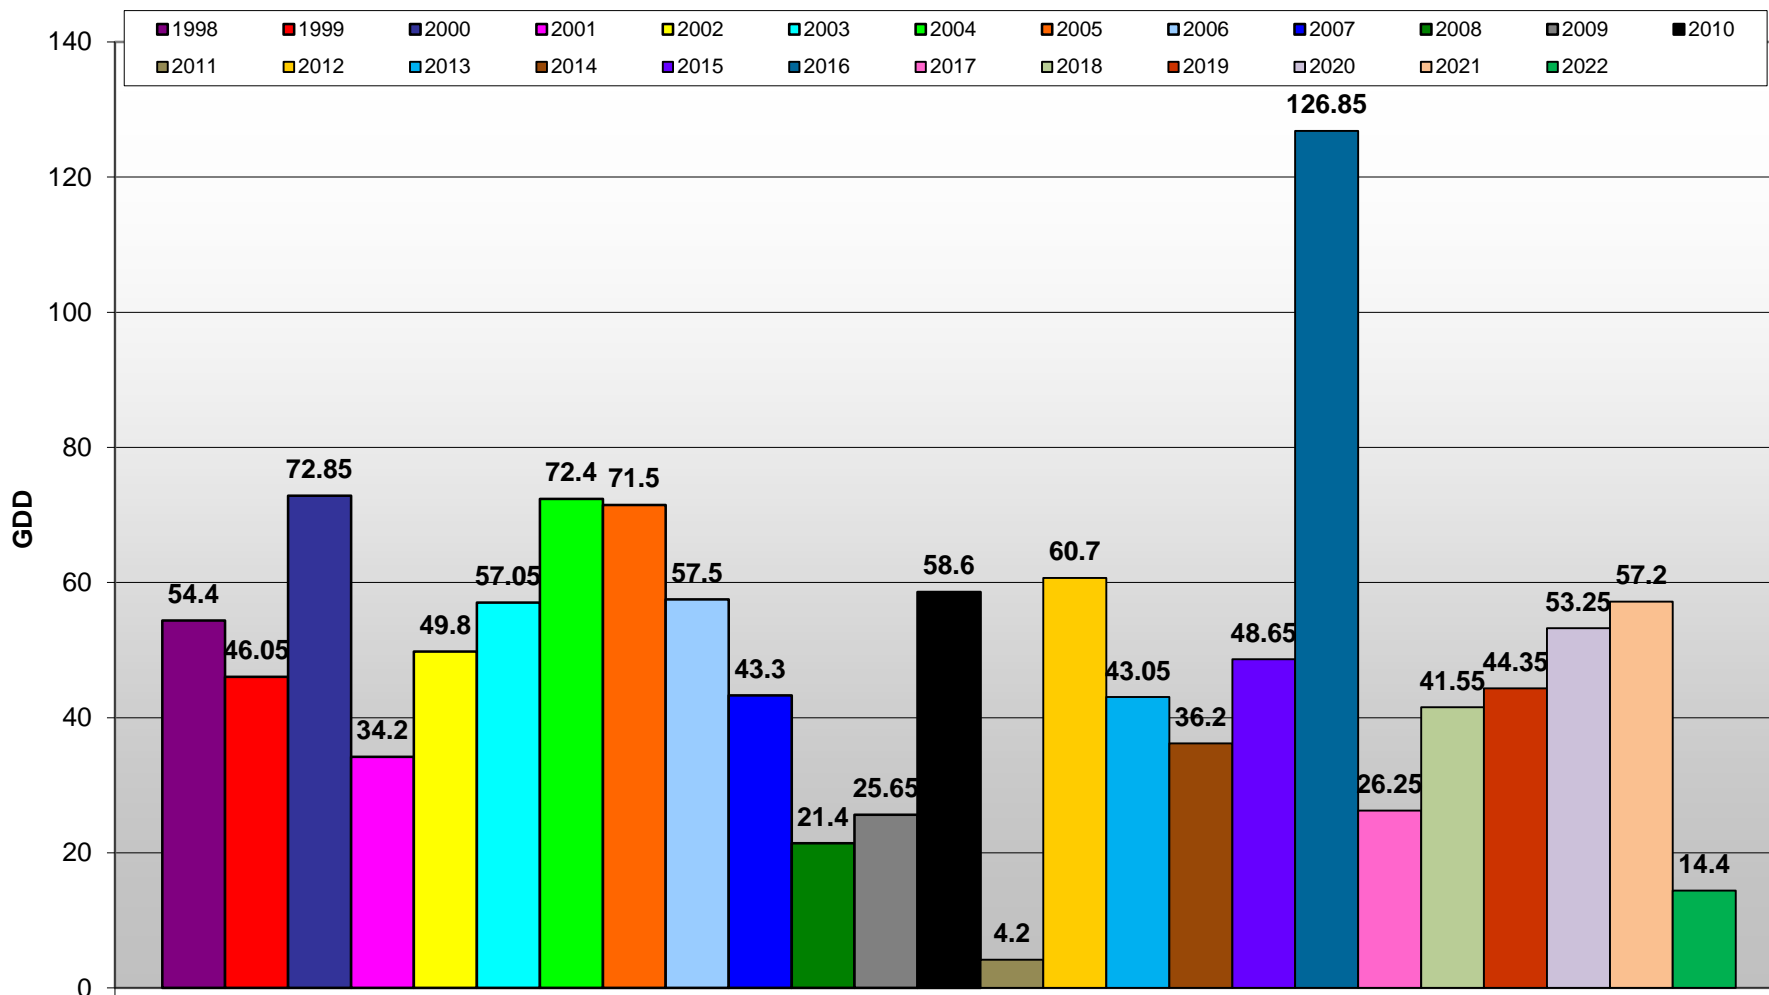

Summerland - Total Monthly Growing Degree Days [APRIL] - 1998-2022

Created by Brad Estergaard, 2022

Osoyoos - Total Monthly Growing Degree Days [APRIL] - 1998-2022

April

Created by Brad Estergaard, 2022

Month