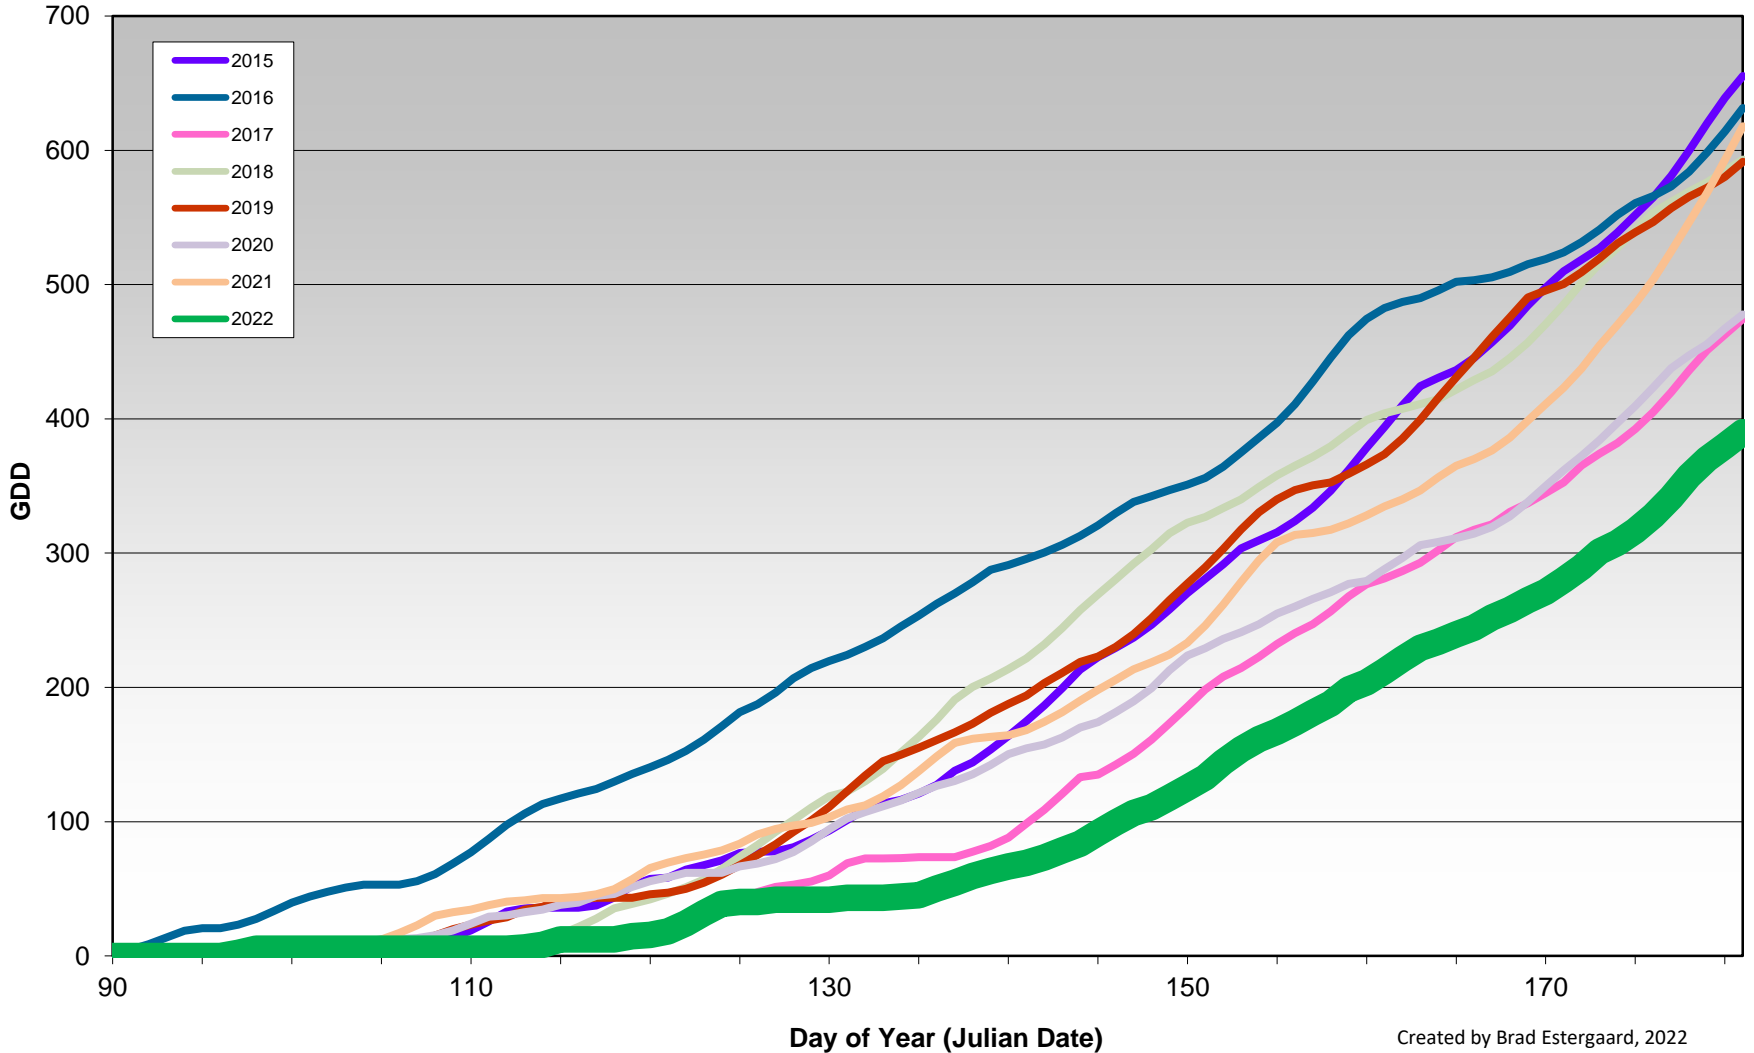

Okanagan Falls - Total Monthly Growing Degree Days - April through June - 2020-2022

Created by Brad Estergaard, 2022

Okanagan Falls - Growing Degree Day Accumulation - 2020-2022 - April through June

Created by Brad Estergaard, 2022

Okanagan Falls - Growing Degree Day Accumulation - 2020-2022

Created by Brad Estergaard, 2022

Golden Mile (Oliver) - Total Monthly Growing Degree Days [JUNE] - 2015-2022

Created by Brad Estergaard, 2022

Golden Mile (Oliver) - Total Monthly Growing Degree Days - April through June - 2015-2022

Created by Brad Estergaard, 2022

Golden Mile (Oliver) - Growing Degree Day Accumulation - 2015-2022 - April through June

Created by Brad Estergaard, 2022

Golden Mile (Oliver) - Growing Degree Day Accumulation - 2015-2022