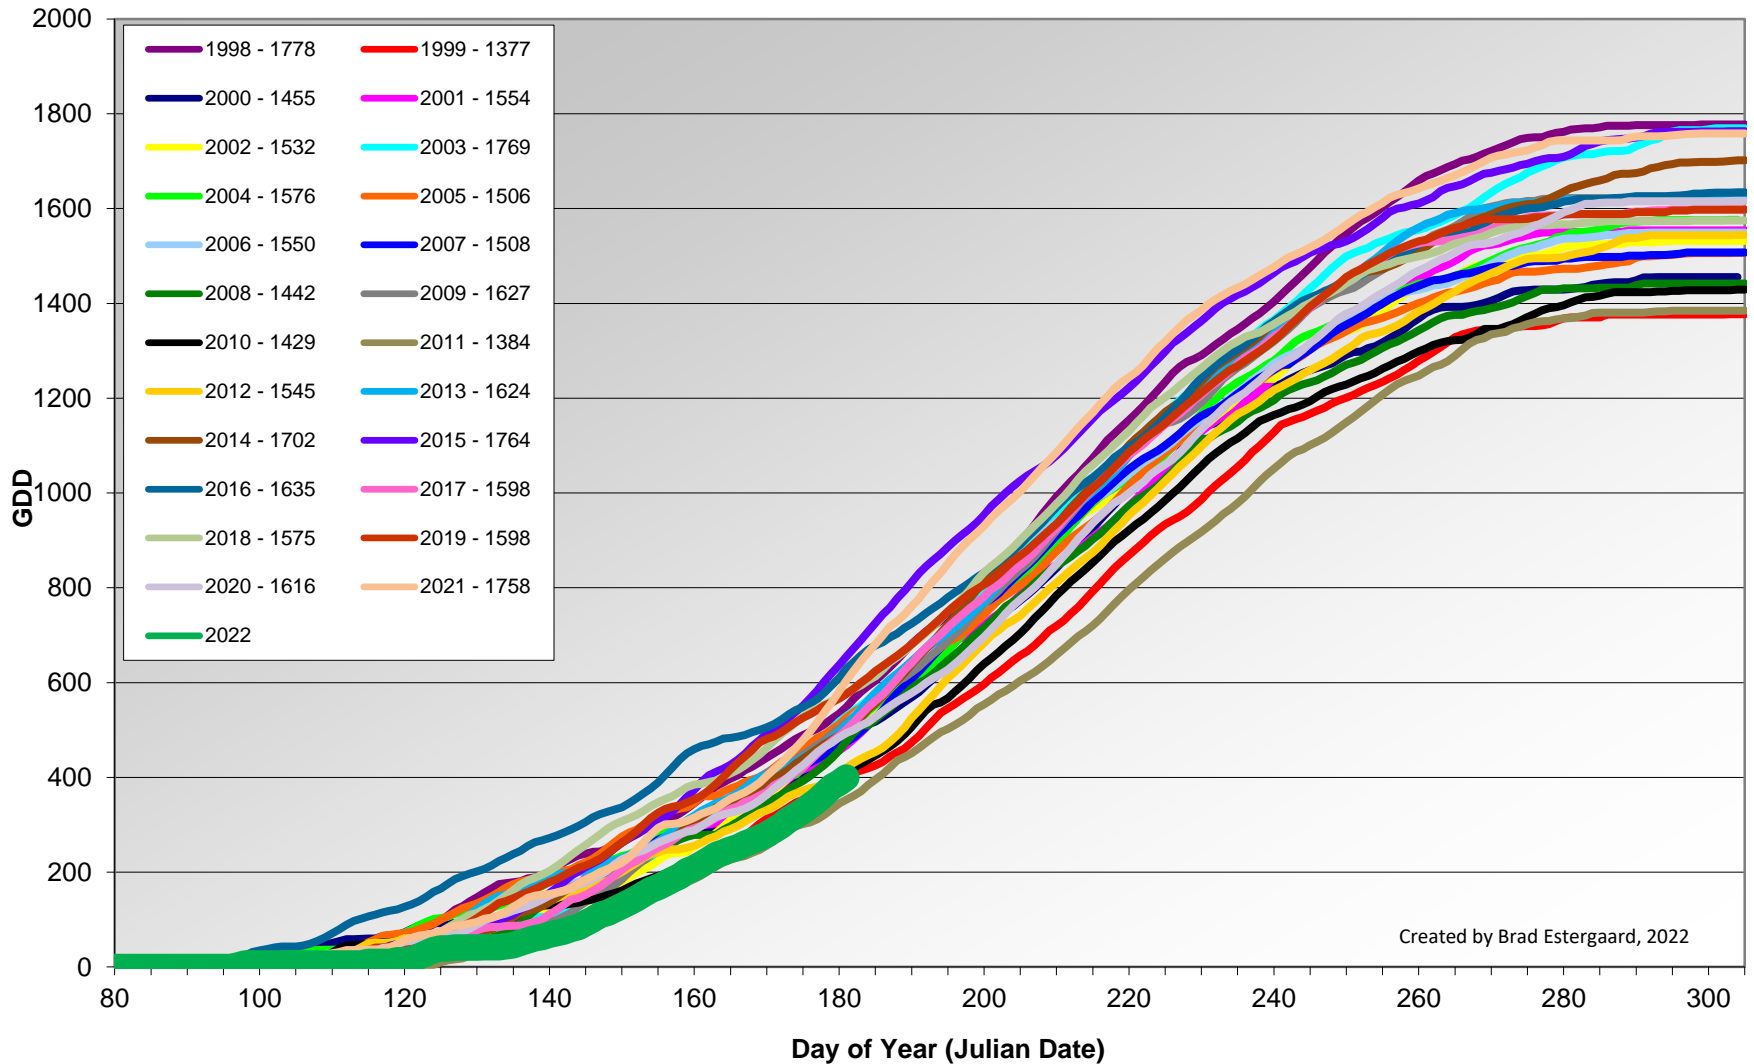

Summerland - Total Monthly Growing Degree Days [JUNE] - 1998-2022

Created by Brad Estergaard, 2022

Summerland - Total Monthly Growing Degree Days - April through June - 1998-2022

Created by Brad Estergaard, 2022

Summerland - Growing Degree Day Accumulation - 1998-2022 - April through June

Created by Brad Estergaard, 2022

Summerland - Growing Degree Day Accumulation - 1998-2022

Osoyoos - Total Monthly Growing Degree Days [JUNE] - 1998-2022

June

Month

Created by Brad Estergaard, 2022

Osoyoos - Total Monthly Growing Degree Days - April through June - 1998-2022

Created by Brad Estergaard, 2022

Osoyoos - Growing Degree Day Accumulation - 1998-2022 - April through June

Created by Brad Estergaard, 2022

Osoyoos - Growing Degree Day Accumulation - 1998-2022

Created by Brad Estergaard, 2022

West Kelowna (Boucherie Road - South) - Total Monthly Growing Degree Days [JUNE] 2015-2022