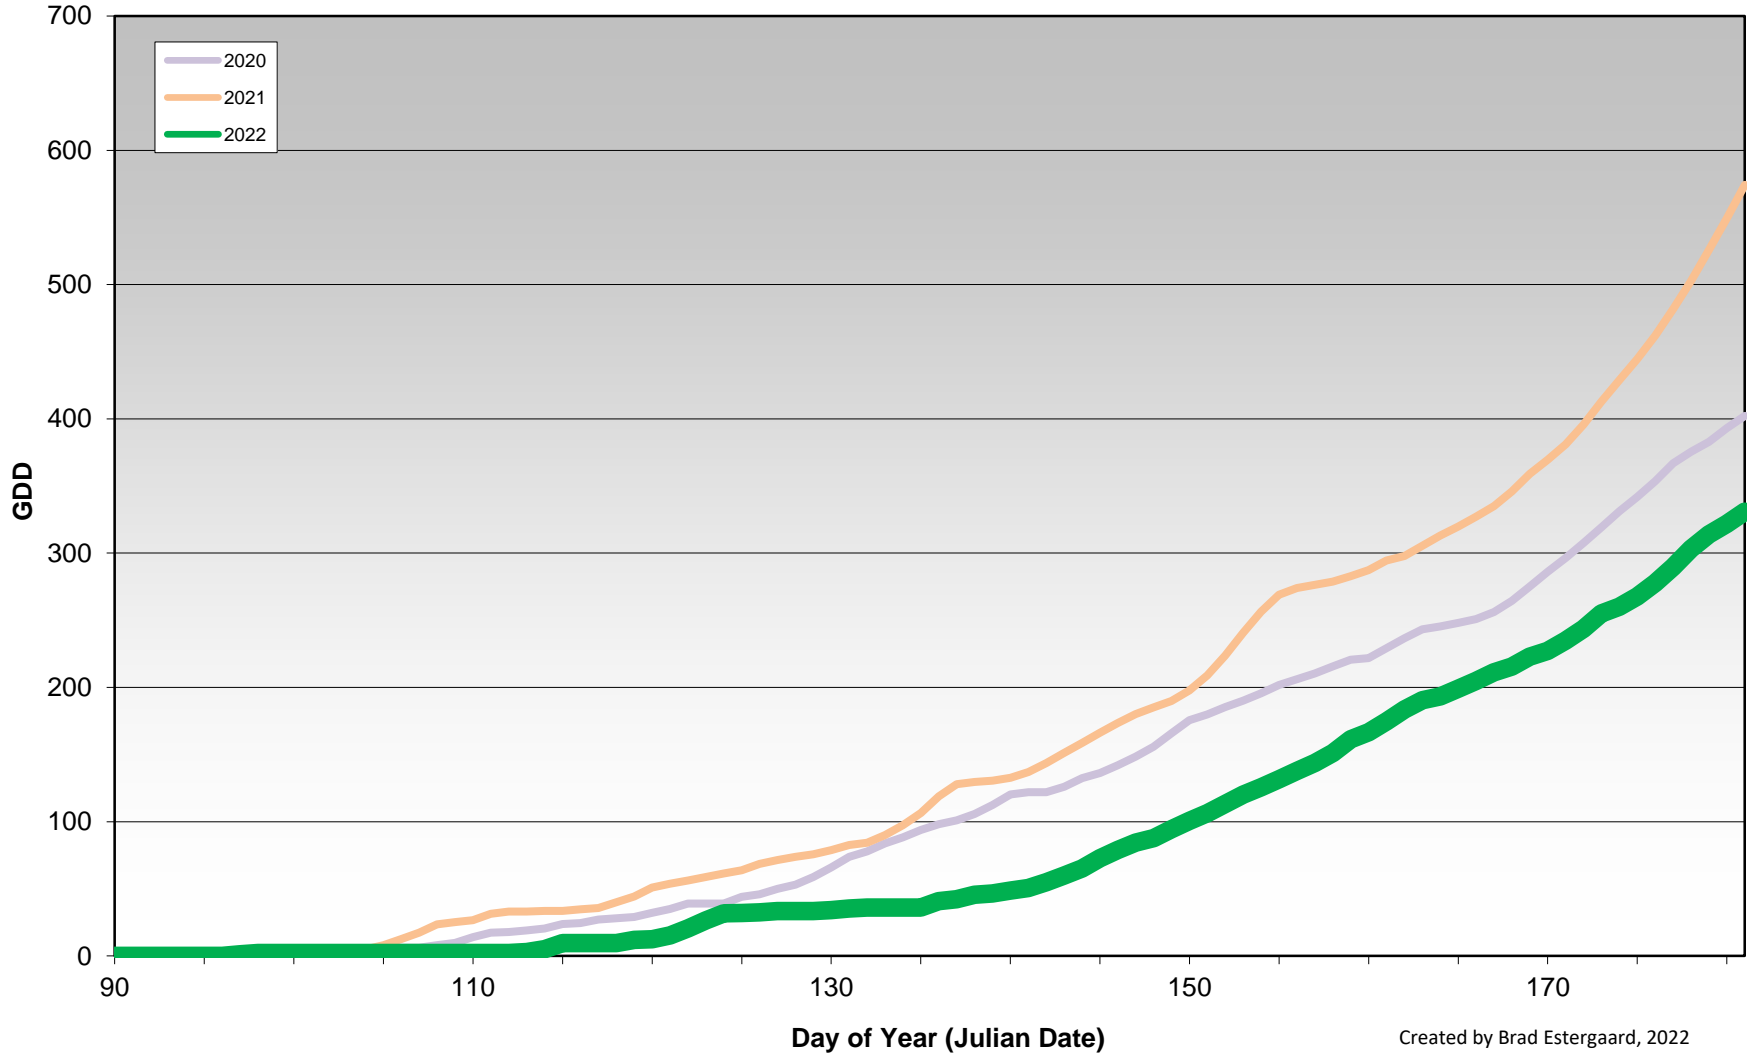

Created by Brad Estergaard, 2022

West Kelowna (Boucherie Road - South) - Growing Degree Day Accumulation - 2015-2021

Created by Brad Estergaard, 2022

Naramata Bench - Total Monthly Growing Degree Days [JUNE] - 2020-2022

Created by Brad Estergaard, 2022

Naramata Bench - Total Monthly Growing Degree Days - April through June - 2020-2022

Created by Brad Estergaard, 2022

Naramata Bench - Growing Degree Day Accumulation - 2020-2022 - April through June

Created by Brad Estergaard, 2022

Naramata Bench - Growing Degree Day Accumulation - 2020-2022

Created by Brad Estergaard, 2022

Okanagan Falls - Total Monthly Growing Degree Days [JUNE] - 2020-2022

Created by Brad Estergaard, 2022