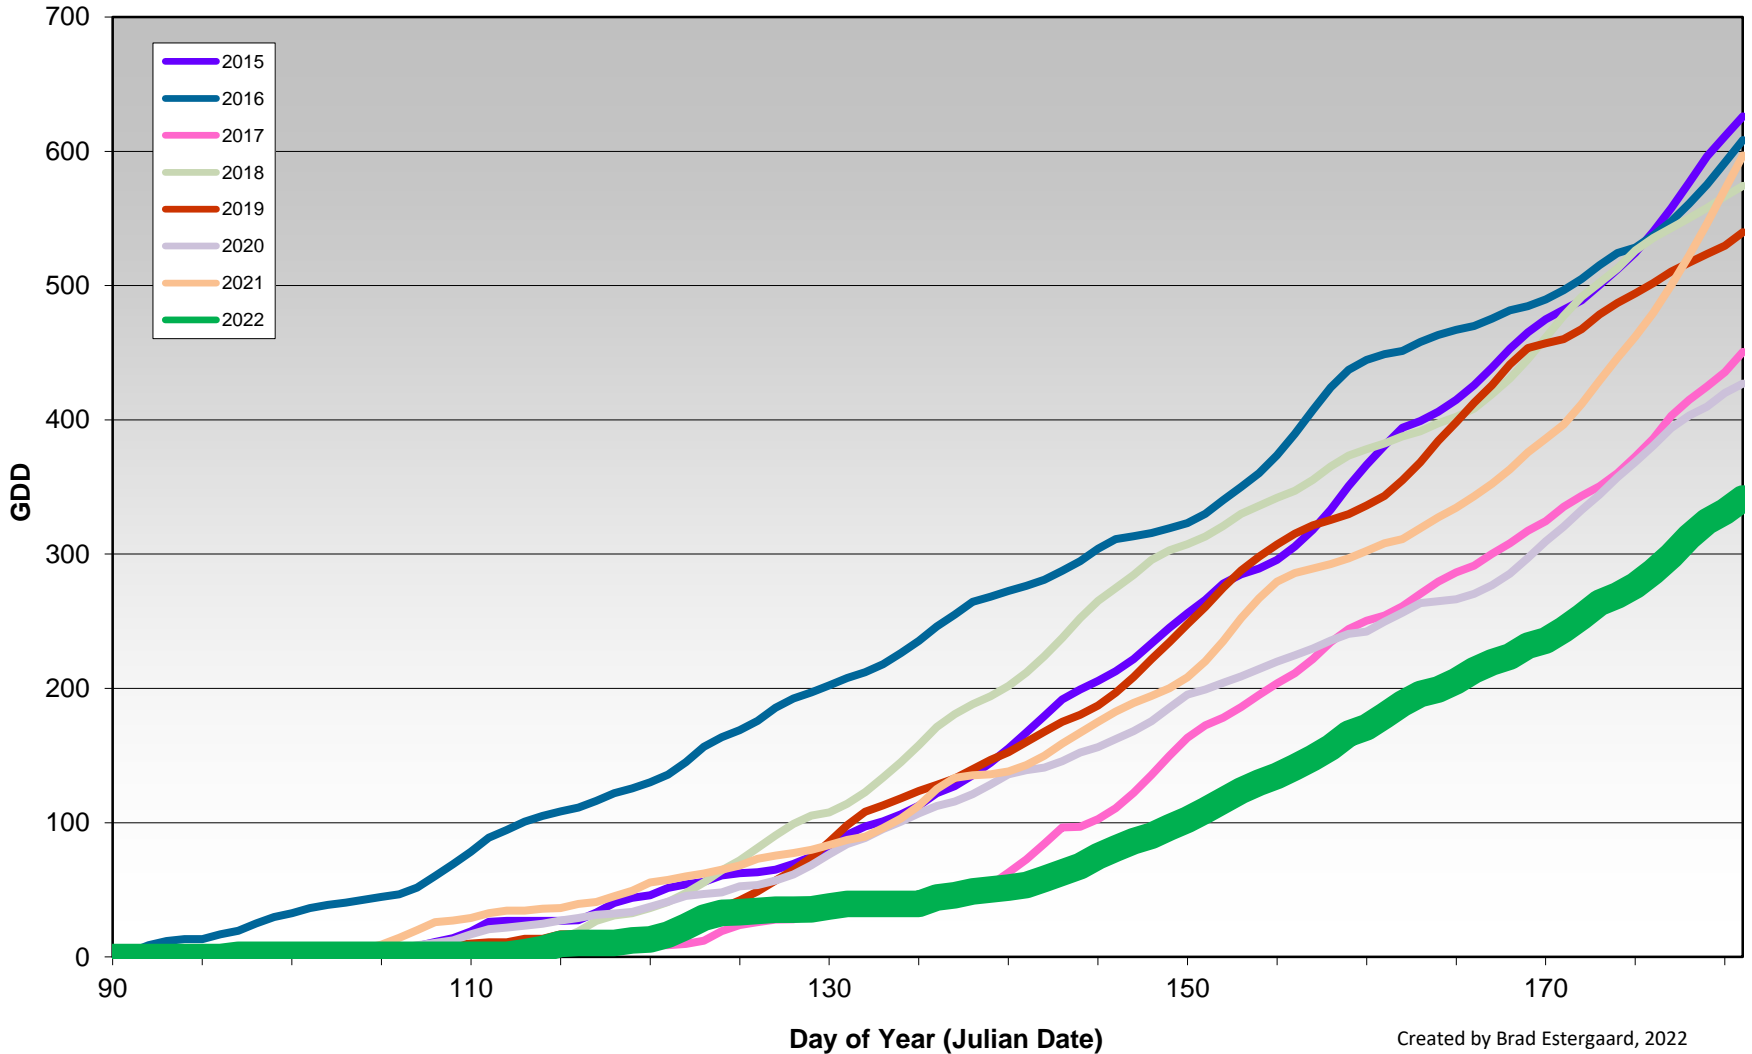

Created by Brad Estergaard, 2022

West Kelowna (Boucherie Road - South) - Total Monthly Growing Degree Days April through June - 2015-2022

Created by Brad Estergaard, 2022

West Kelowna (Boucherie Road - South) - Growing Degree Day Accumulation - 2015-2022 - April through June

Created by Brad Estergaard, 2022

West Kelowna (Boucherie Road - South) - Growing Degree Day Accumulation - 2015-2021

Created by Brad Estergaard, 2022

Naramata Bench - Total Monthly Growing Degree Days [JUNE] - 2020-2022

Created by Brad Estergaard, 2022

Naramata Bench - Total Monthly Growing Degree Days - April through June - 2020-2022

Created by Brad Estergaard, 2022

Naramata Bench - Growing Degree Day Accumulation - 2020-2022 - April through June