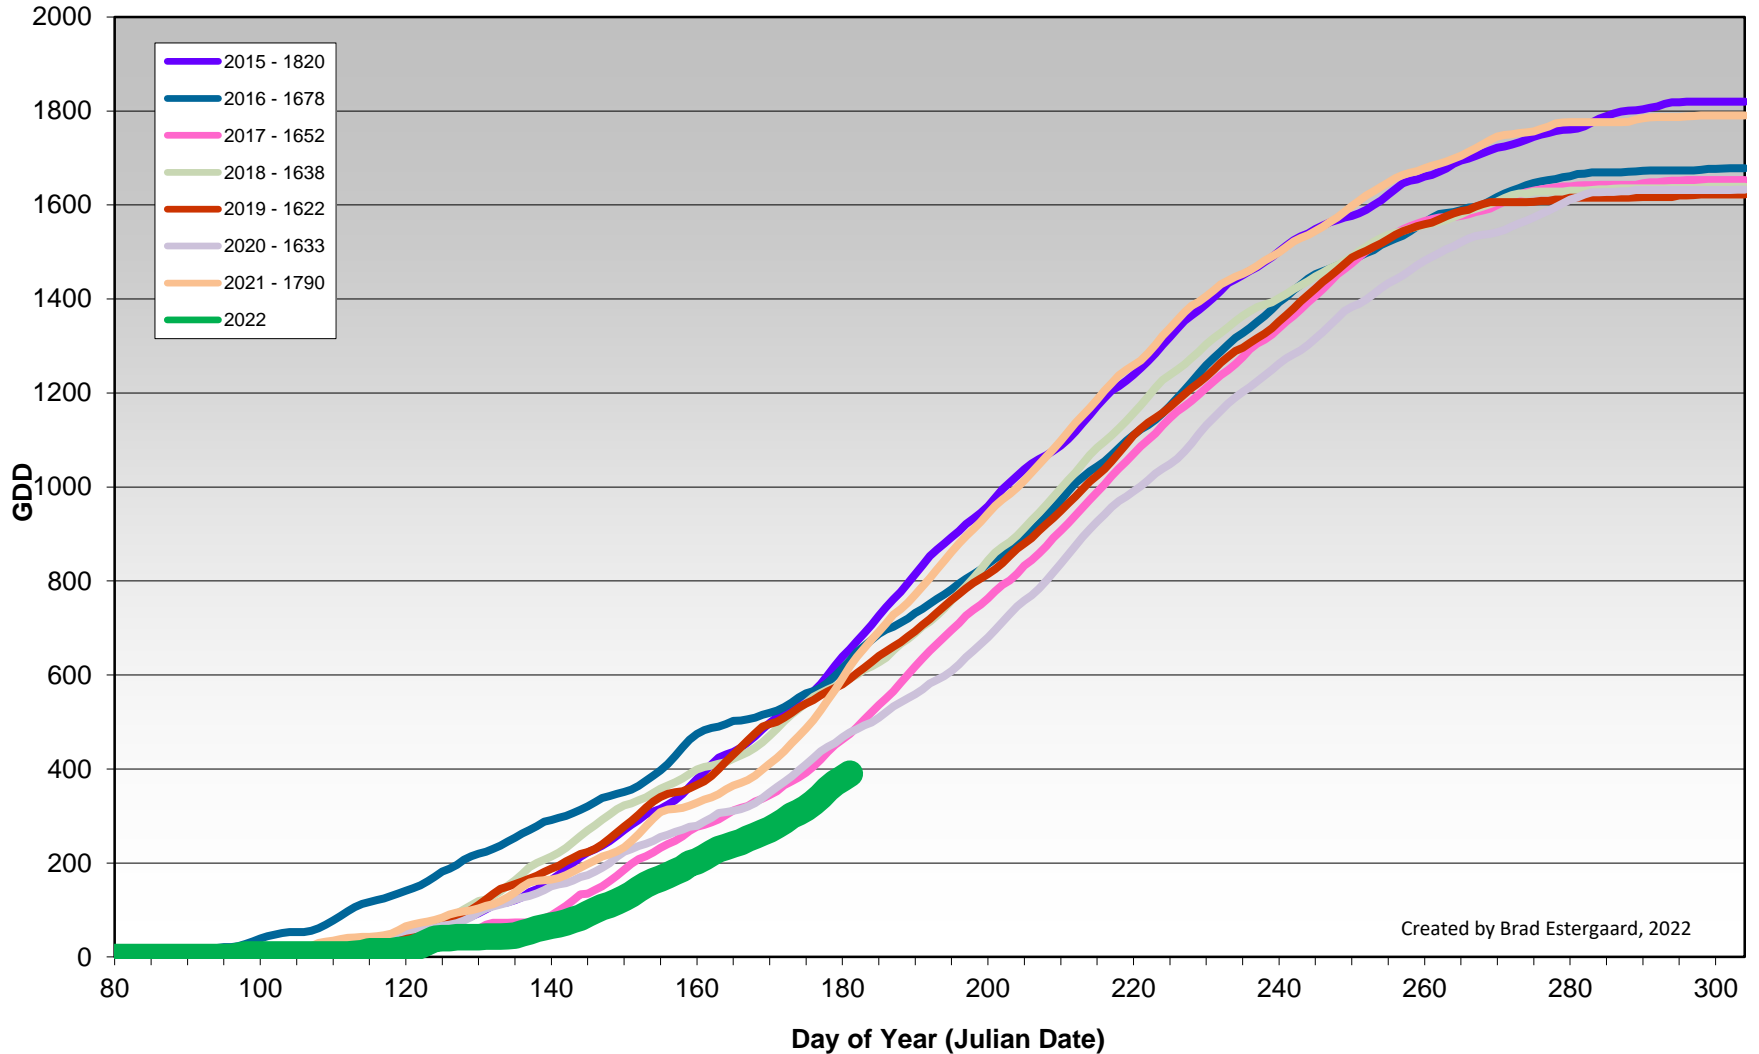

Okanagan Falls - Growing Degree Day Accumulation - 2020-2022

Created by Brad Estergaard, 2022

Golden Mile (Oliver) - Total Monthly Growing Degree Days [JUNE] - 2015-2022

Created by Brad Estergaard, 2022

Golden Mile (Oliver) - Total Monthly Growing Degree Days - April through June - 2015-2022

Created by Brad Estergaard, 2022

Golden Mile (Oliver) - Growing Degree Day Accumulation - 2015-2022 - April through June

Created by Brad Estergaard, 2022

Golden Mile (Oliver) - Growing Degree Day Accumulation - 2015-2022