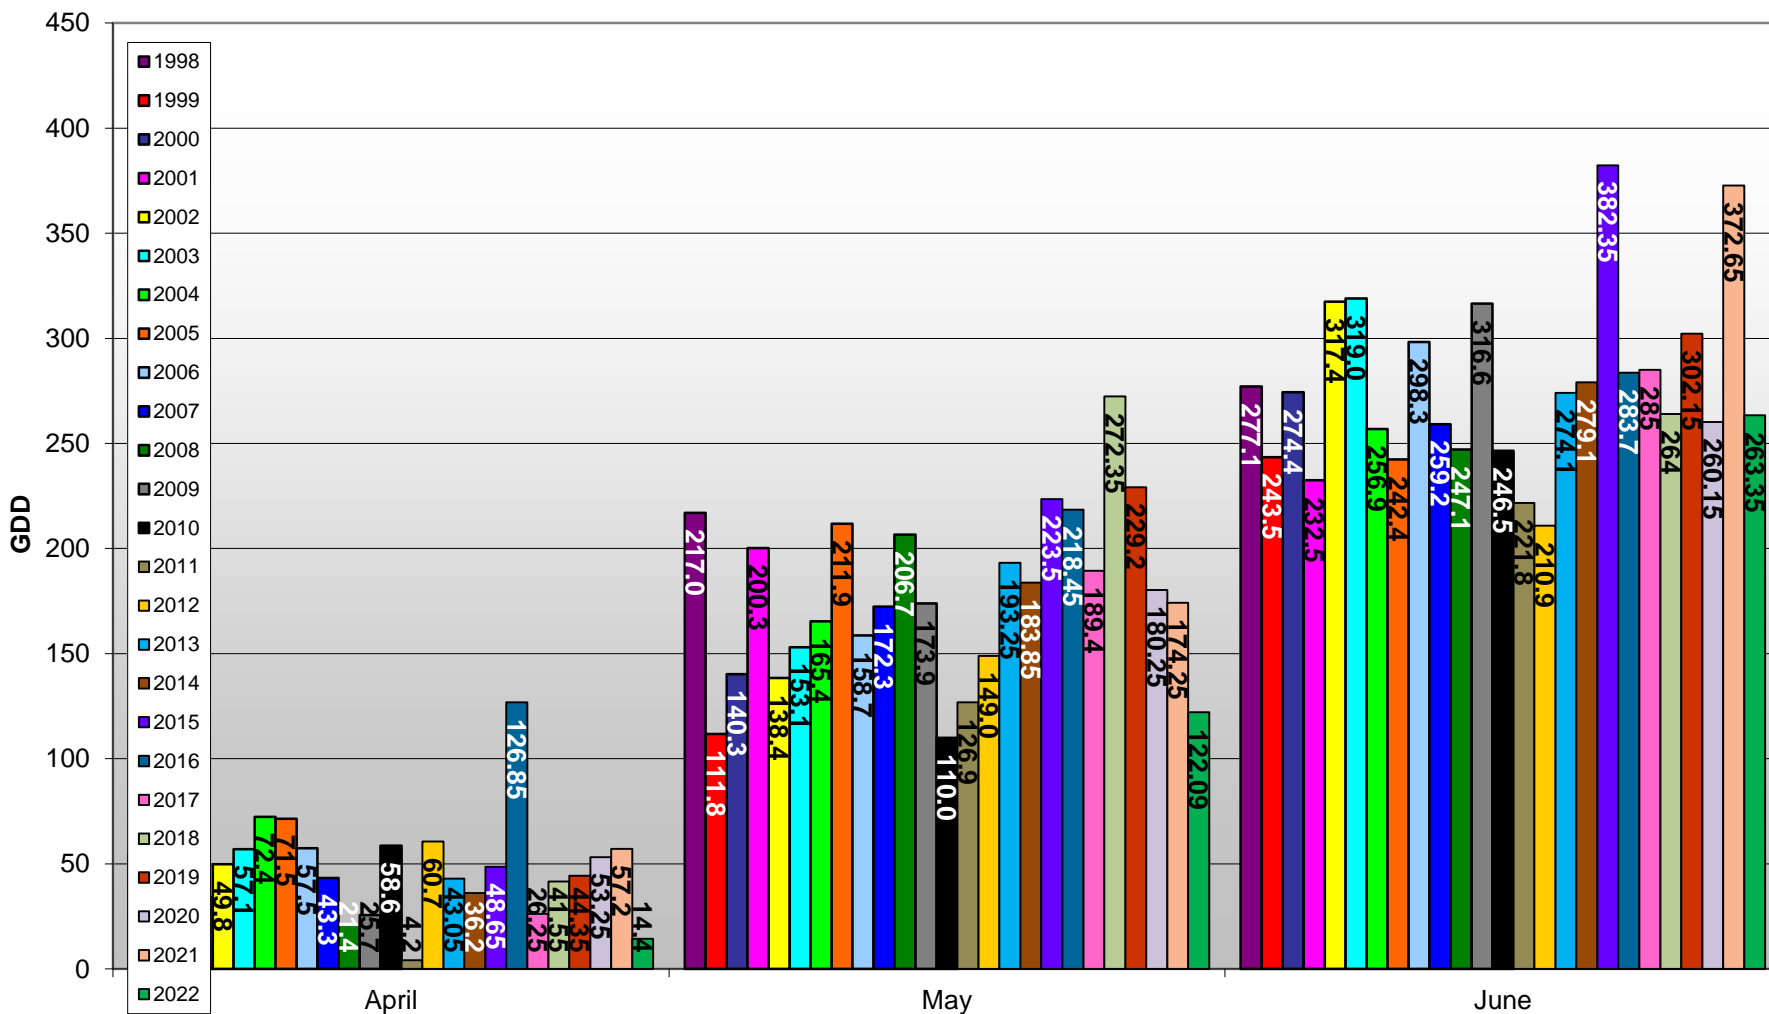

Summerland - Total Monthly Growing Degree Days [JUNE] - 1998-2022

Created by Brad Estergaard, 2022

Summerland - Total Monthly Growing Degree Days - April through June - 1998-2022

Created by Brad Estergaard, 2022

Summerland - Growing Degree Day Accumulation - 1998-2022 - April through June

Created by Brad Estergaard, 2022

Summerland - Growing Degree Day Accumulation - 1998-2022

Osoyoos - Total Monthly Growing Degree Days [JUNE] - 1998-2022

June

Month

Created by Brad Estergaard, 2022

Osoyoos - Total Monthly Growing Degree Days - April through June - 1998-2022

Created by Brad Estergaard, 2022

Osoyoos - Growing Degree Day Accumulation - 1998-2022 - April through June

Created by Brad Estergaard, 2022

West Kelowna (Boucherie Road - South) - Total Monthly Growing Degree Days April through June - 2015-2022

Created by Brad Estergaard, 2022

West Kelowna (Boucherie Road - South) - Growing Degree Day Accumulation - 2015-2022 - April through June