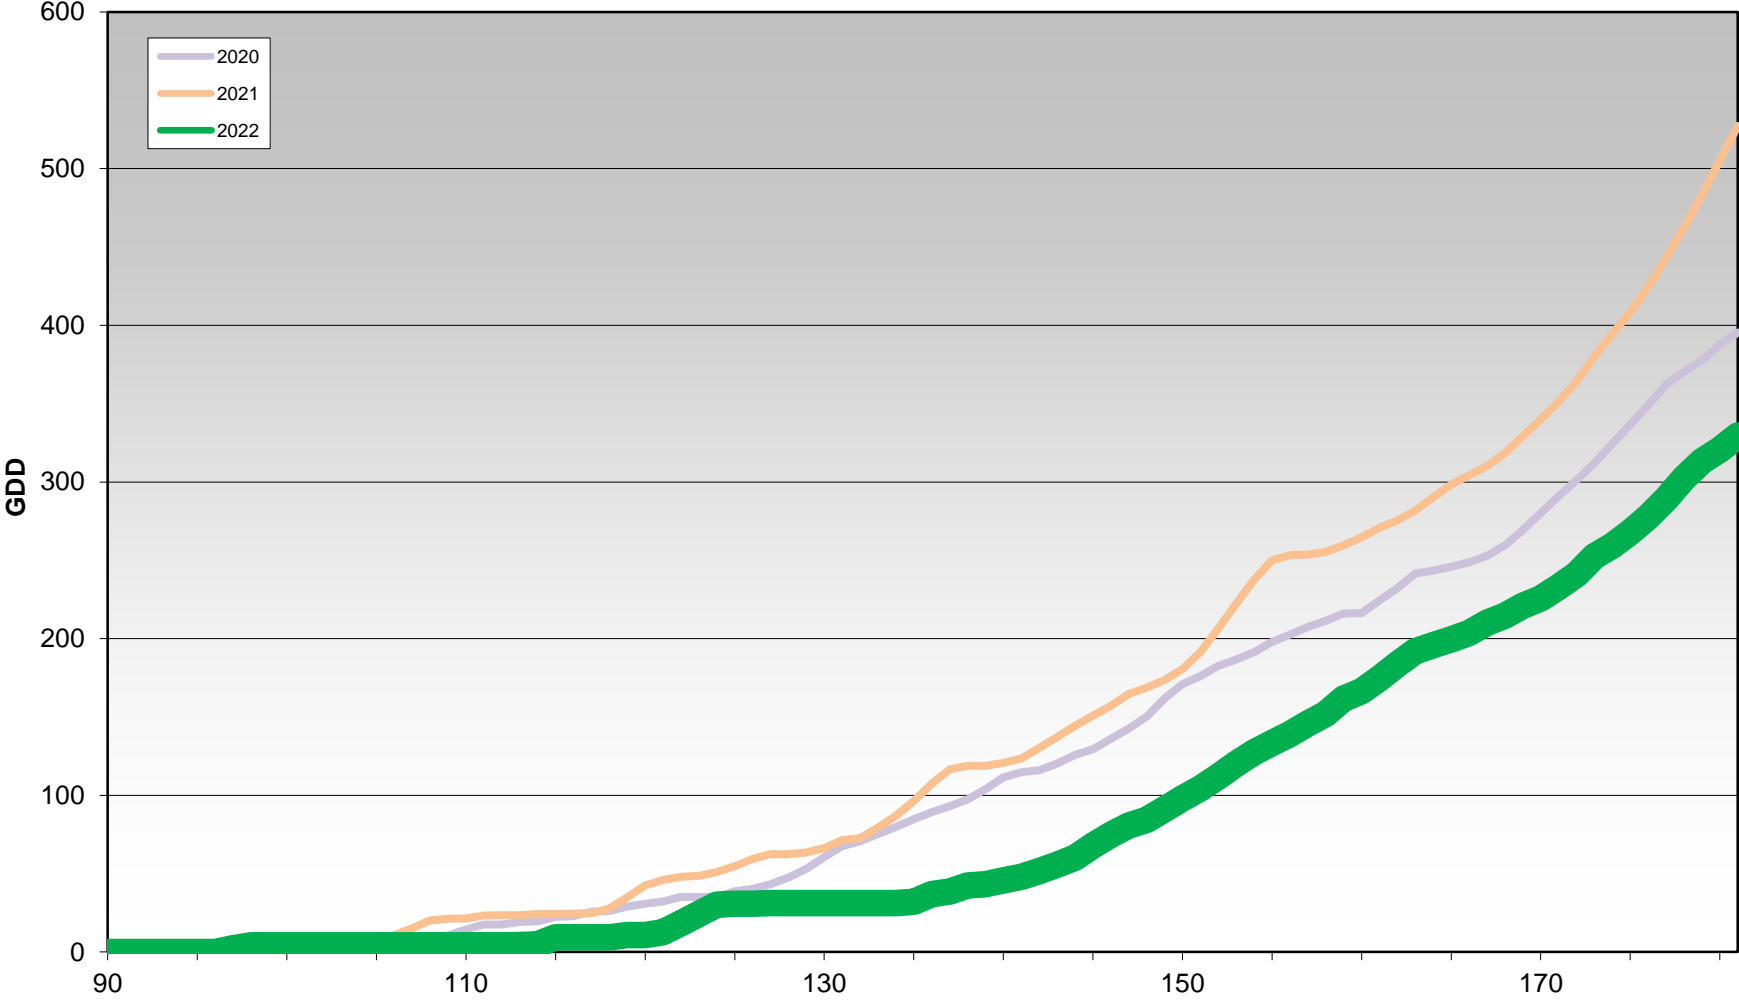

Created by Brad Estergaard, 2022

Naramata Bench - Total Monthly Growing Degree Days - April through June - 2020-2022

Created by Brad Estergaard, 2022

Naramata Bench - Growing Degree Day Accumulation - 2020-2022 - April through June

Created by Brad Estergaard, 2022

Naramata Bench - Growing Degree Day Accumulation - 2020-2022

Created by Brad Estergaard, 2022

Okanagan Falls - Total Monthly Growing Degree Days [JUNE] - 2020-2022

Created by Brad Estergaard, 2022

Okanagan Falls - Total Monthly Growing Degree Days - April through June - 2020-2022

Created by Brad Estergaard, 2022

Okanagan Falls - Growing Degree Day Accumulation - 2020-2022 - April through June

Created by Brad Estergaard, 2022