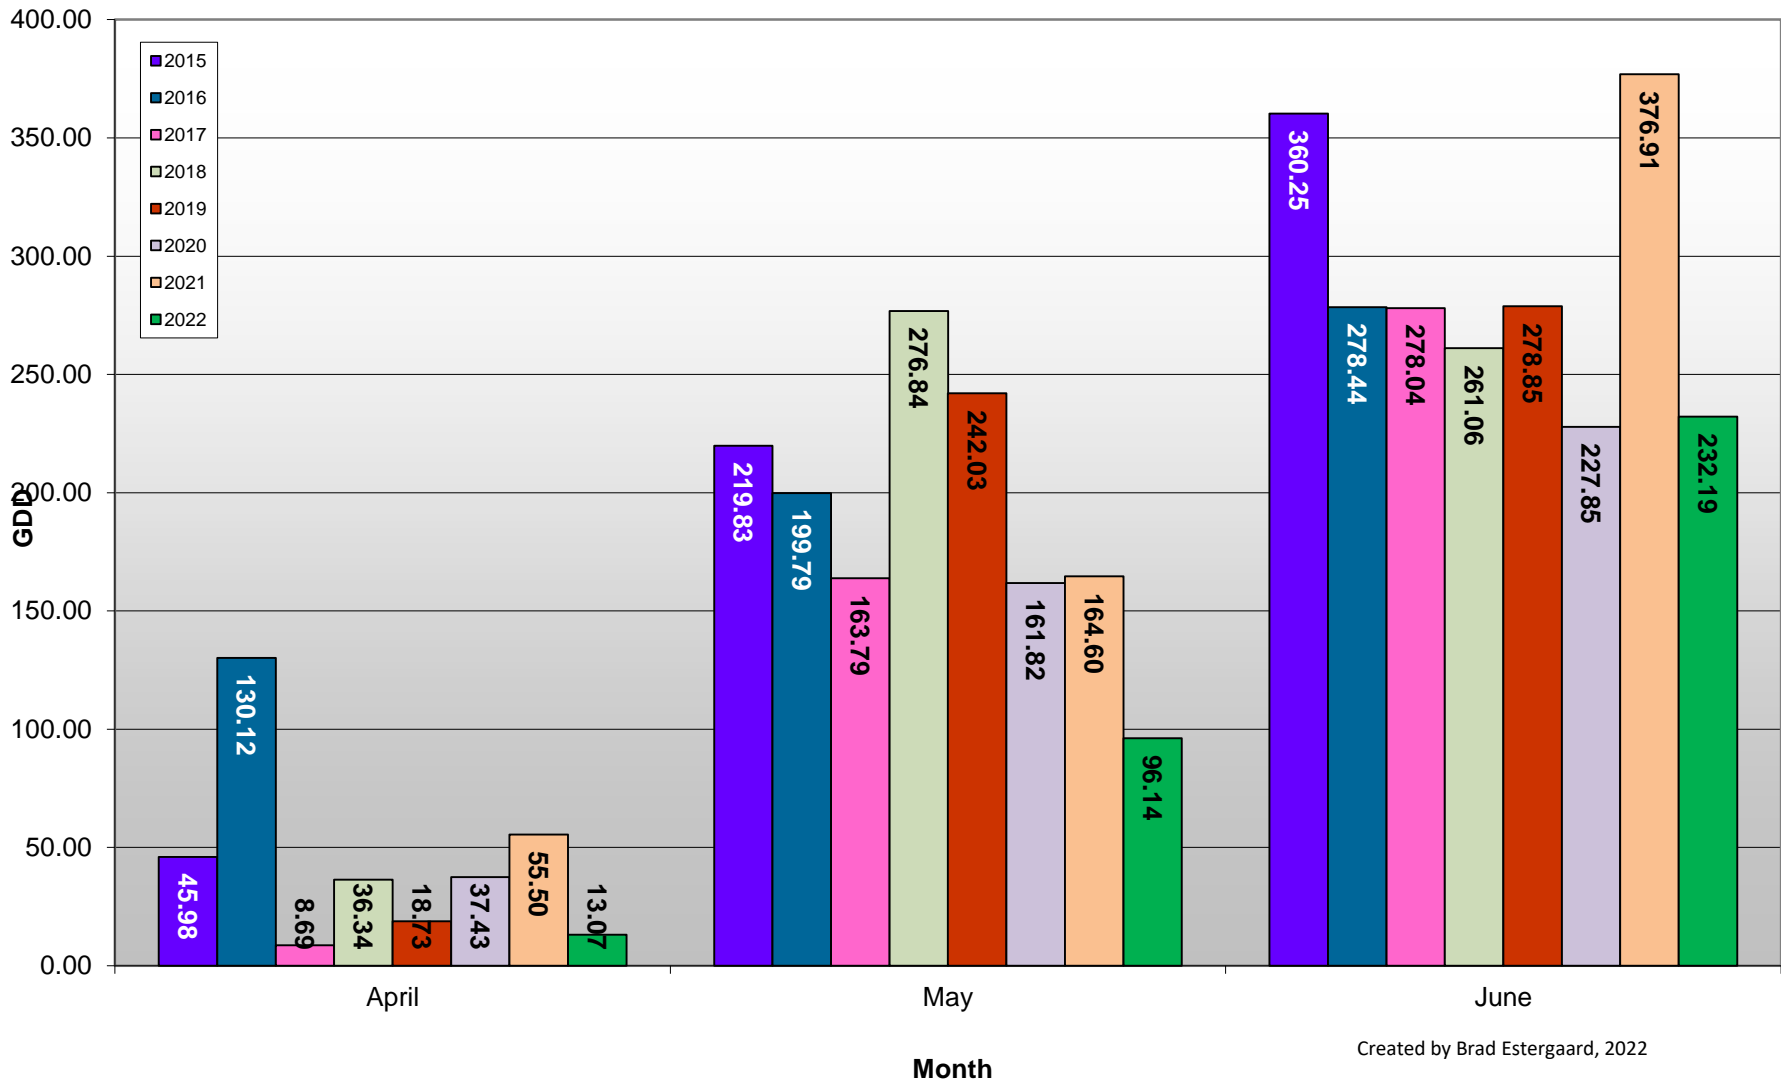

June

Month

Created by Brad Estergaard, 2022

Osoyoos - Total Monthly Growing Degree Days - April through June - 1998-2022

Created by Brad Estergaard, 2022

Osoyoos - Growing Degree Day Accumulation - 1998-2022 - April through June

Created by Brad Estergaard, 2022

Osoyoos - Growing Degree Day Accumulation - 1998-2022

Created by Brad Estergaard, 2022

West Kelowna (Boucherie Road - South) - Total Monthly Growing Degree Days [JUNE] 2015-2022

Created by Brad Estergaard, 2022

West Kelowna (Boucherie Road - South) - Total Monthly Growing Degree Days April through June - 2015-2022

Created by Brad Estergaard, 2022

West Kelowna (Boucherie Road - South) - Growing Degree Day Accumulation - 2015-2022 - April through June

Created by Brad Estergaard, 2022

West Kelowna (Boucherie Road - South) - Growing Degree Day Accumulation - 2015-2021

Created by Brad Estergaard, 2022

Naramata Bench - Total Monthly Growing Degree Days [JUNE] - 2020-2022