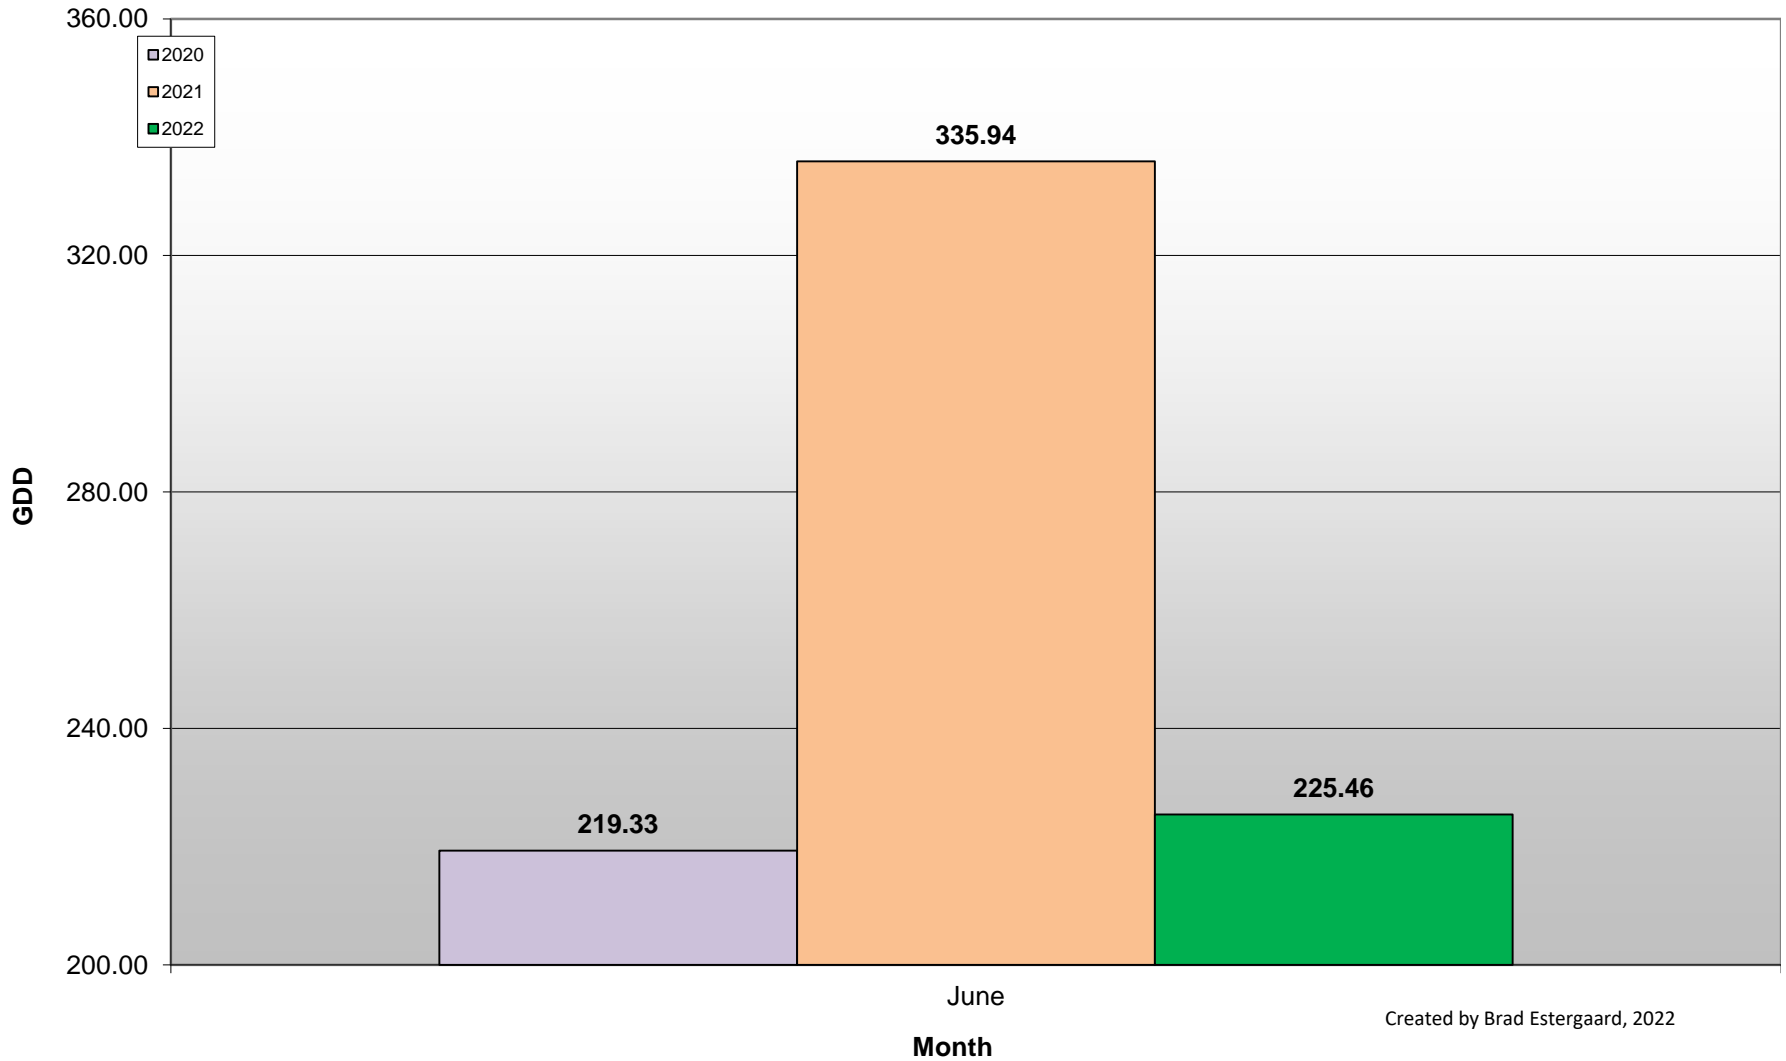

Created by Brad Estergaard, 2022

Naramata Bench - Total Monthly Growing Degree Days - April through June - 2020-2022

Created by Brad Estergaard, 2022

Naramata Bench - Growing Degree Day Accumulation - 2020-2022 - April through June

Created by Brad Estergaard, 2022

Naramata Bench - Growing Degree Day Accumulation - 2020-2022

Created by Brad Estergaard, 2022

Okanagan Falls - Total Monthly Growing Degree Days [JUNE] - 2020-2022

Created by Brad Estergaard, 2022