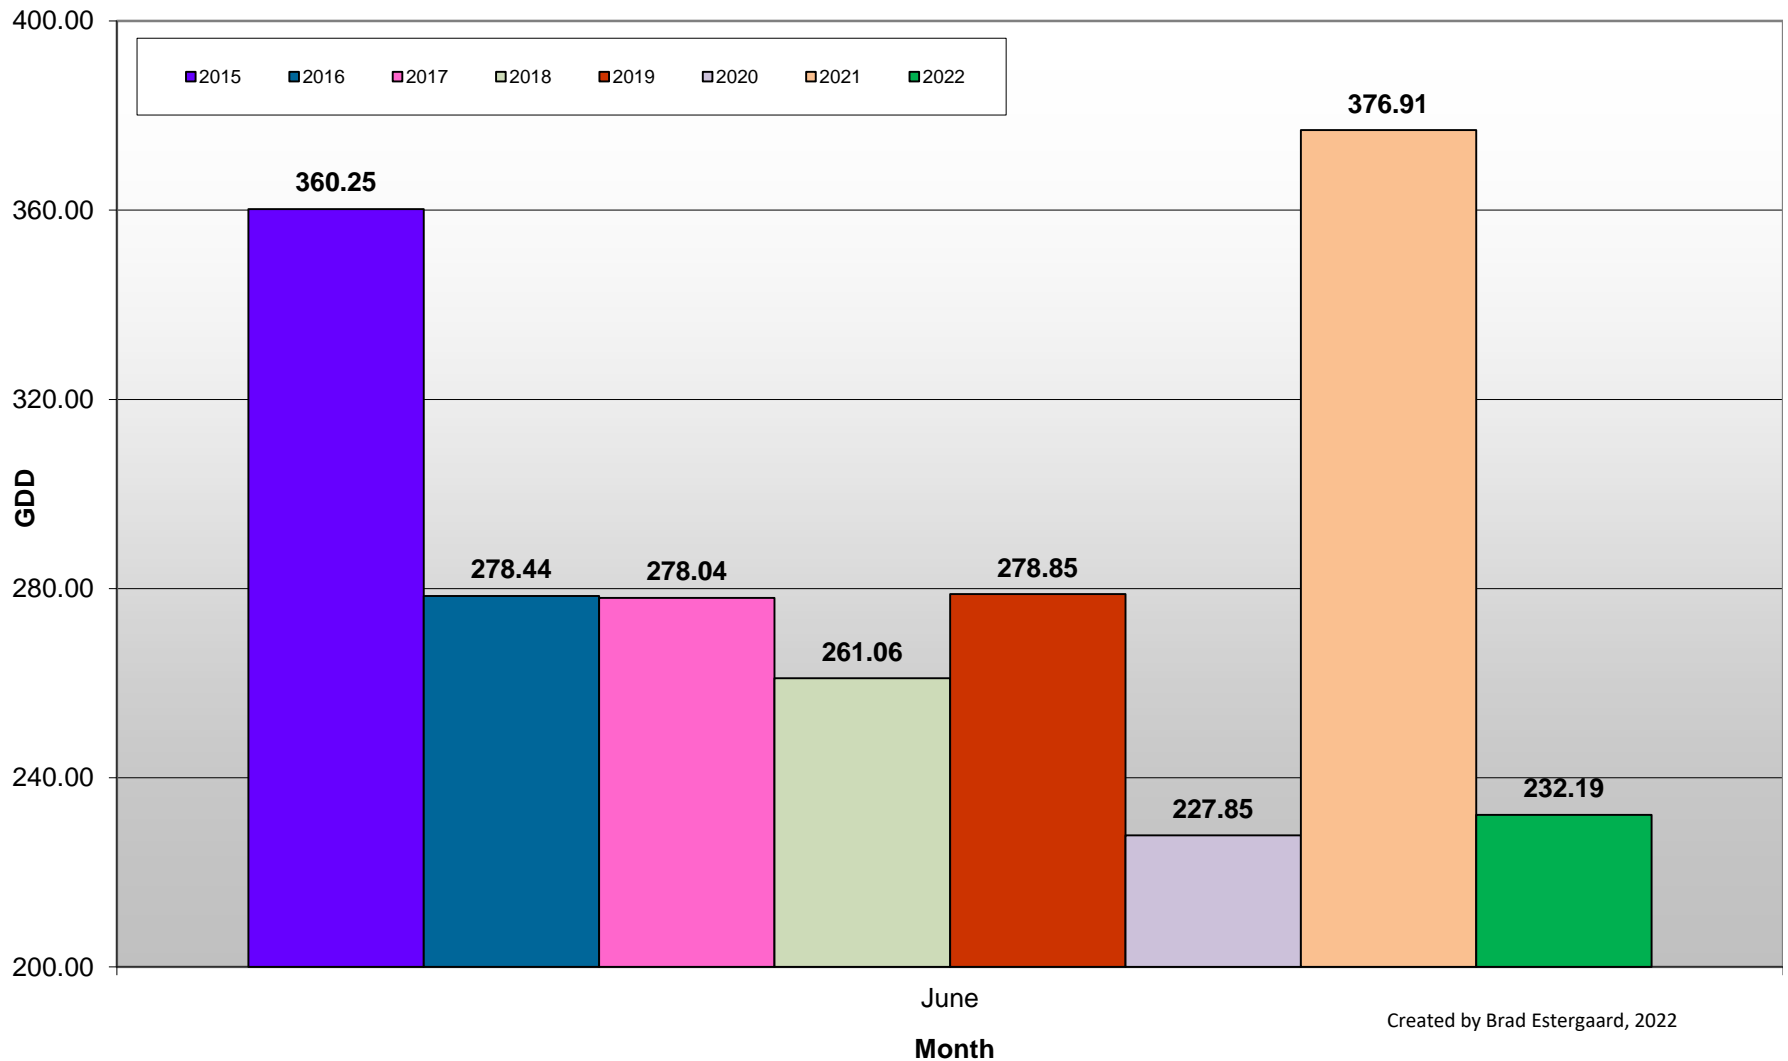

Created by Brad Estergaard, 2022

Osoyoos - Growing Degree Day Accumulation - 1998-2022

Created by Brad Estergaard, 2022

West Kelowna (Boucherie Road - South) - Total Monthly Growing Degree Days [JUNE] 2015-2022

Created by Brad Estergaard, 2022

West Kelowna (Boucherie Road - South) - Total Monthly Growing Degree Days April through June - 2015-2022

Created by Brad Estergaard, 2022

West Kelowna (Boucherie Road - South) - Growing Degree Day Accumulation - 2015-2022 - April through June