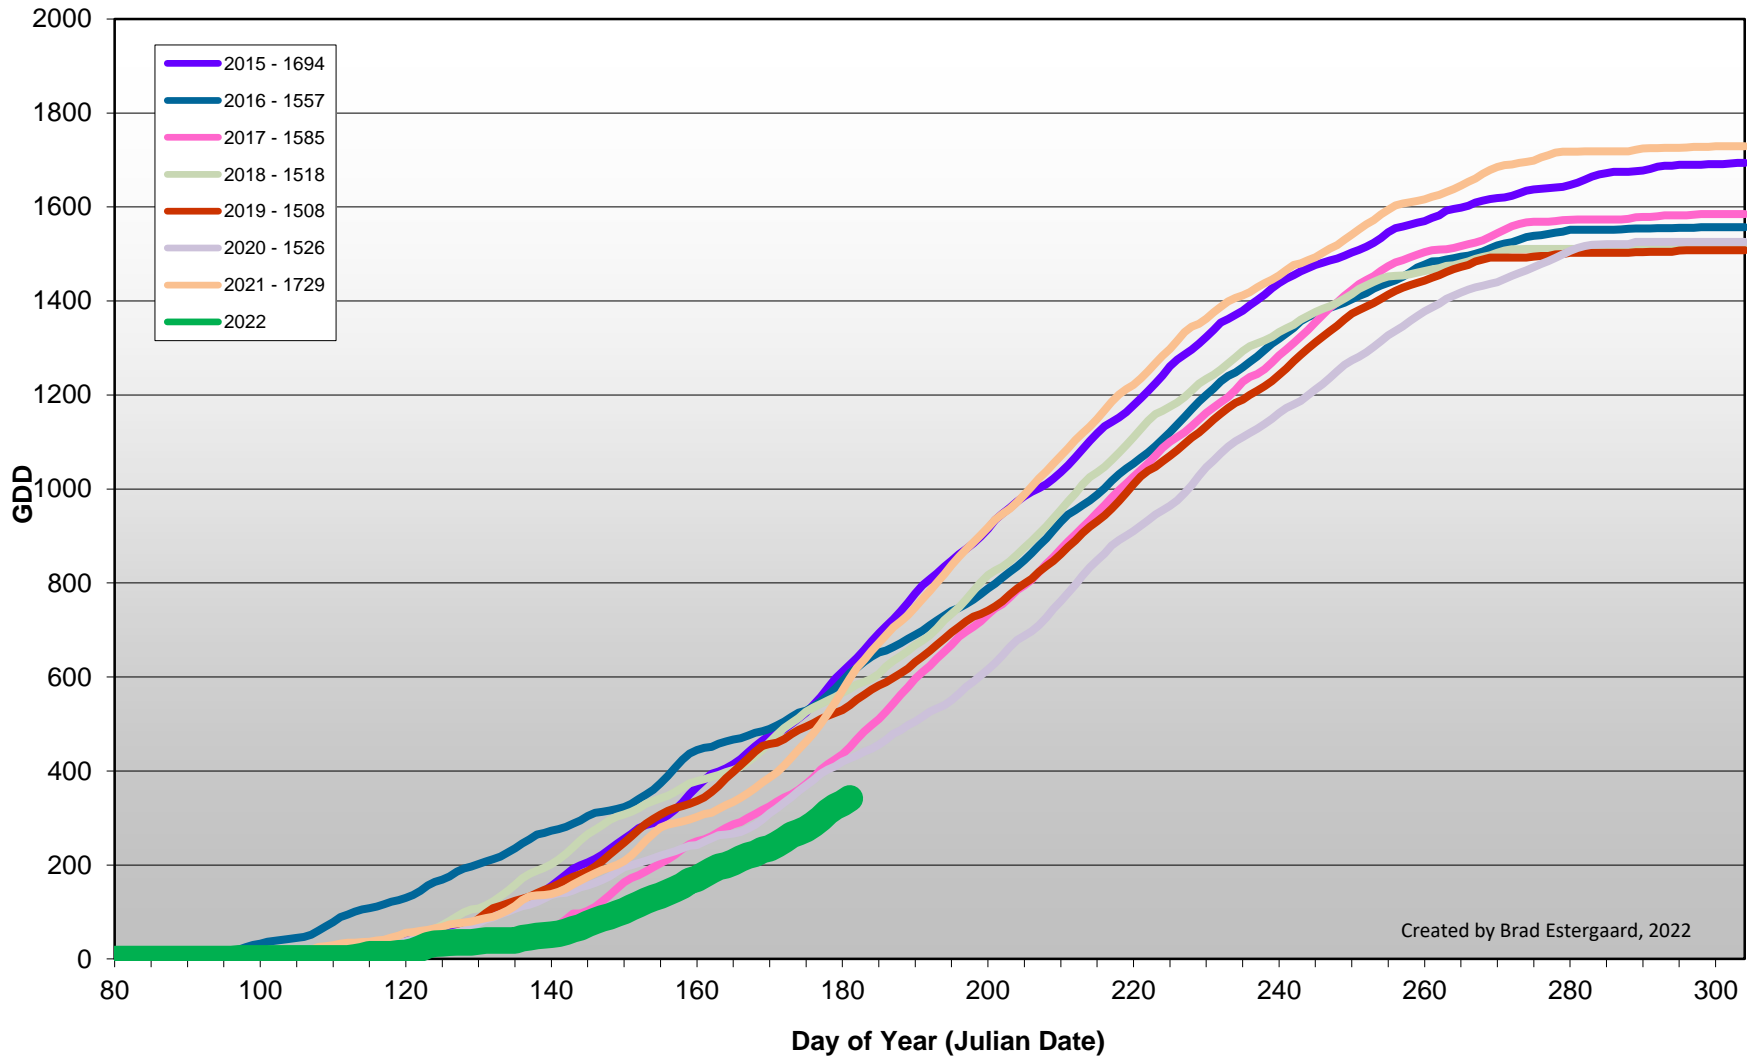

Created by Brad Estergaard, 2022

Osoyoos - Growing Degree Day Accumulation - 1998-2022

Created by Brad Estergaard, 2022

West Kelowna (Boucherie Road - South) - Total Monthly Growing Degree Days [JUNE] 2015-2022

Created by Brad Estergaard, 2022

West Kelowna (Boucherie Road - South) - Total Monthly Growing Degree Days April through June - 2015-2022

Created by Brad Estergaard, 2022

West Kelowna (Boucherie Road - South) - Growing Degree Day Accumulation - 2015-2022 - April through June

Created by Brad Estergaard, 2022

West Kelowna (Boucherie Road - South) - Growing Degree Day Accumulation - 2015-2021

Created by Brad Estergaard, 2022

Naramata Bench - Total Monthly Growing Degree Days [JUNE] - 2020-2022

Created by Brad Estergaard, 2022

Naramata Bench - Total Monthly Growing Degree Days - April through June - 2020-2022

Created by Brad Estergaard, 2022

Naramata Bench - Growing Degree Day Accumulation - 2020-2022 - April through June