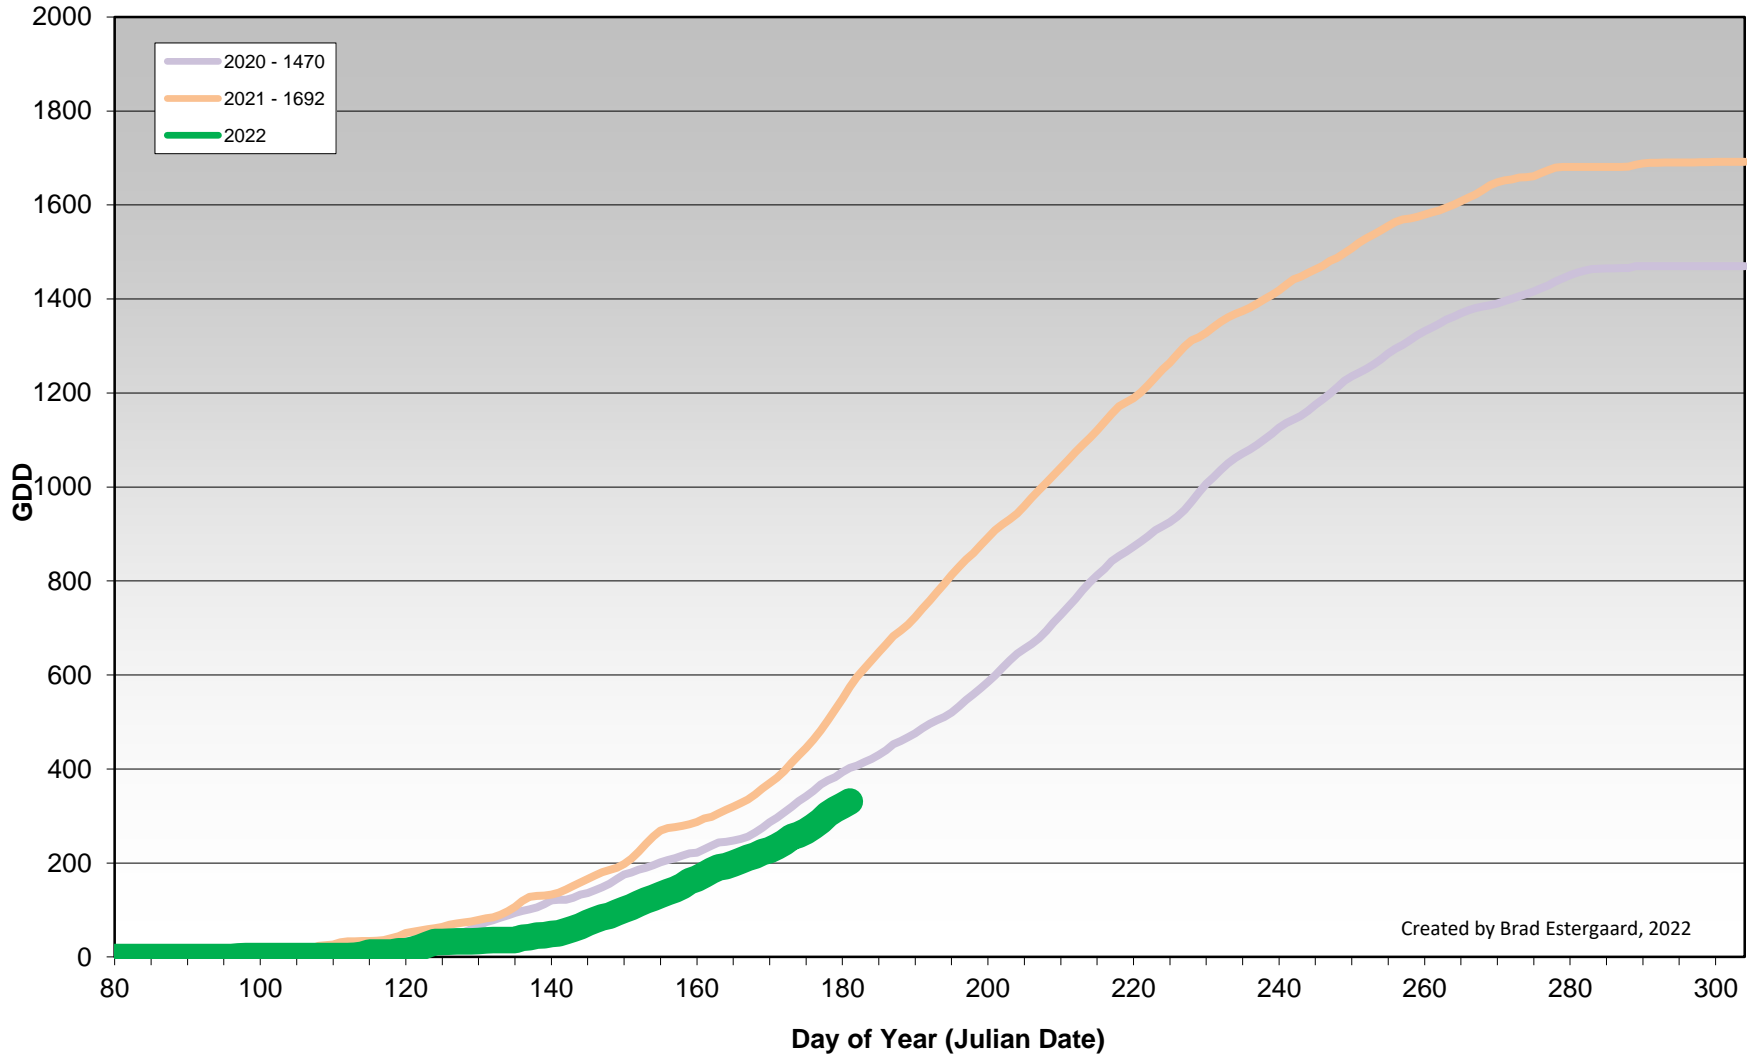

Naramata Bench - Growing Degree Day Accumulation - 2020-2022

Created by Brad Estergaard, 2022