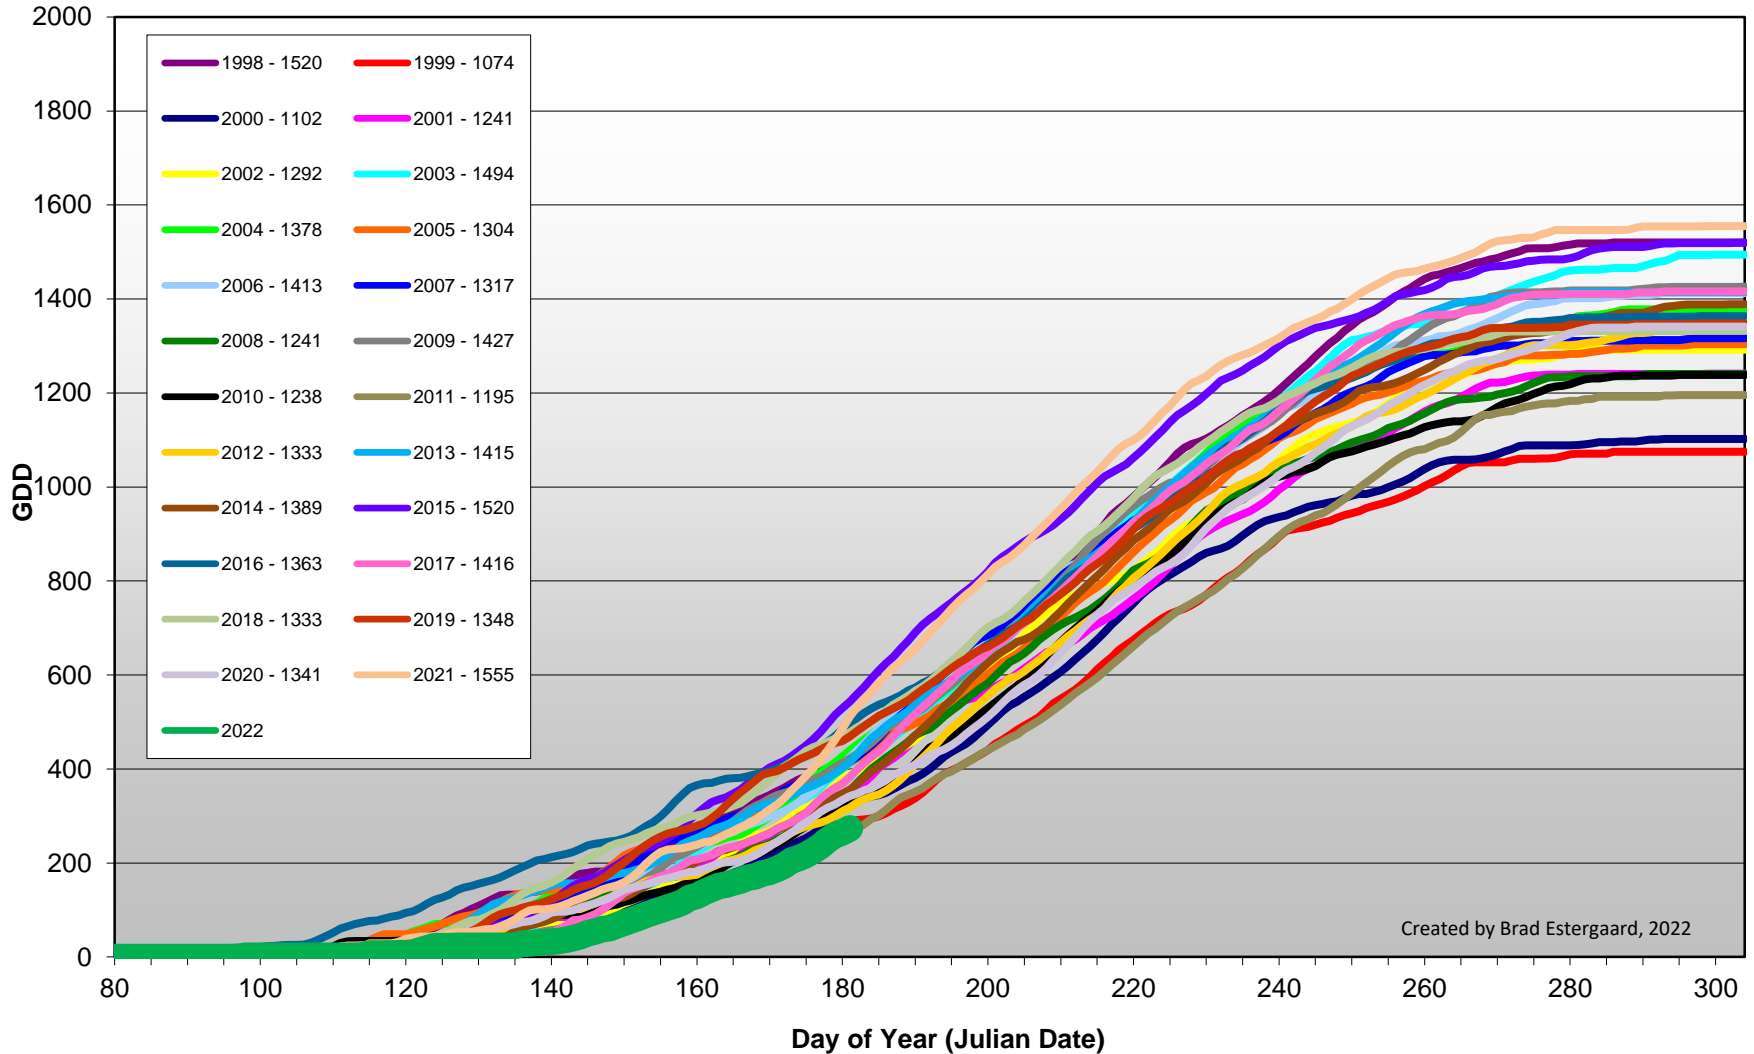

Summerland - Total Monthly Growing Degree Days [JUNE] - 1998-2022

Created by Brad Estergaard, 2022

Summerland - Total Monthly Growing Degree Days - April through June - 1998-2022

Created by Brad Estergaard, 2022

Summerland - Growing Degree Day Accumulation - 1998-2022 - April through June

Created by Brad Estergaard, 2022

Summerland - Growing Degree Day Accumulation - 1998-2022

Osoyoos - Total Monthly Growing Degree Days [JUNE] - 1998-2022

June

Month

Created by Brad Estergaard, 2022

Osoyoos - Total Monthly Growing Degree Days - April through June - 1998-2022

Created by Brad Estergaard, 2022

Osoyoos - Growing Degree Day Accumulation - 1998-2022 - April through June