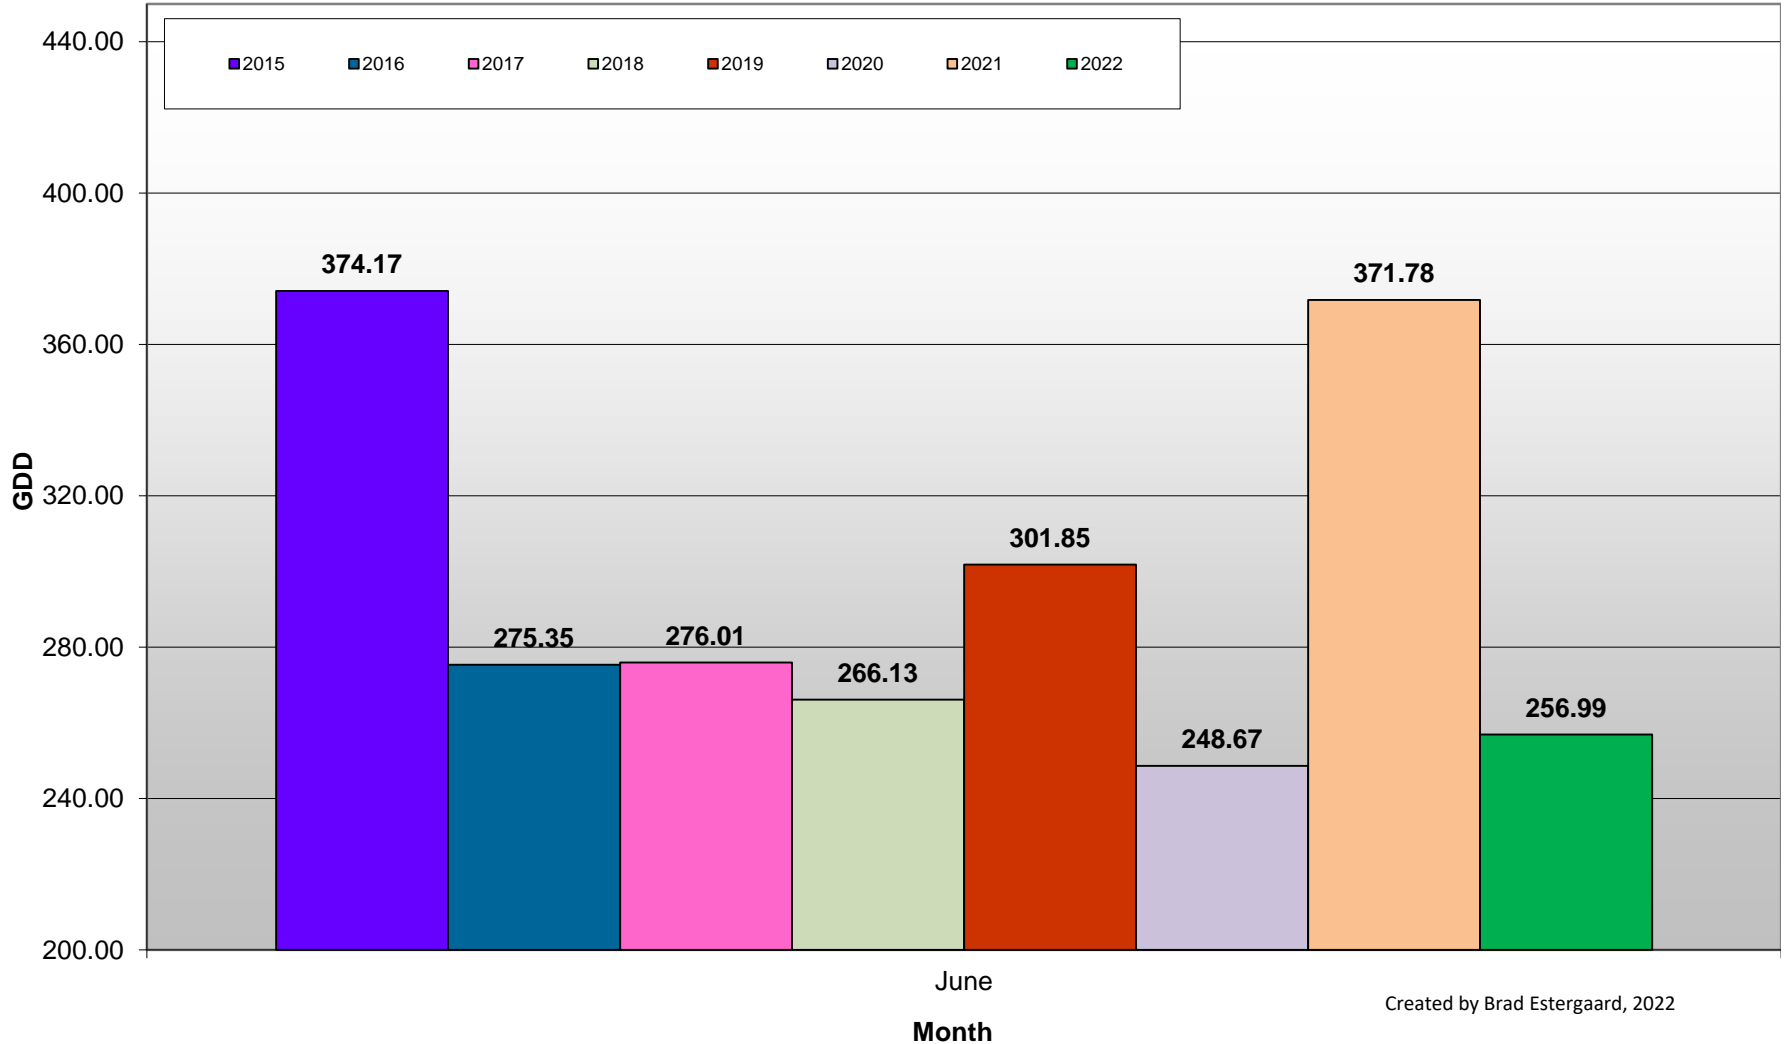

Okanagan Falls - Total Monthly Growing Degree Days - April through June - 2020-2022

Created by Brad Estergaard, 2022

Okanagan Falls - Growing Degree Day Accumulation - 2020-2022 - April through June

Created by Brad Estergaard, 2022

Okanagan Falls - Growing Degree Day Accumulation - 2020-2022

Created by Brad Estergaard, 2022

Golden Mile (Oliver) - Total Monthly Growing Degree Days [JUNE] - 2015-2022

Created by Brad Estergaard, 2022

Golden Mile (Oliver) - Total Monthly Growing Degree Days - April through June - 2015-2022