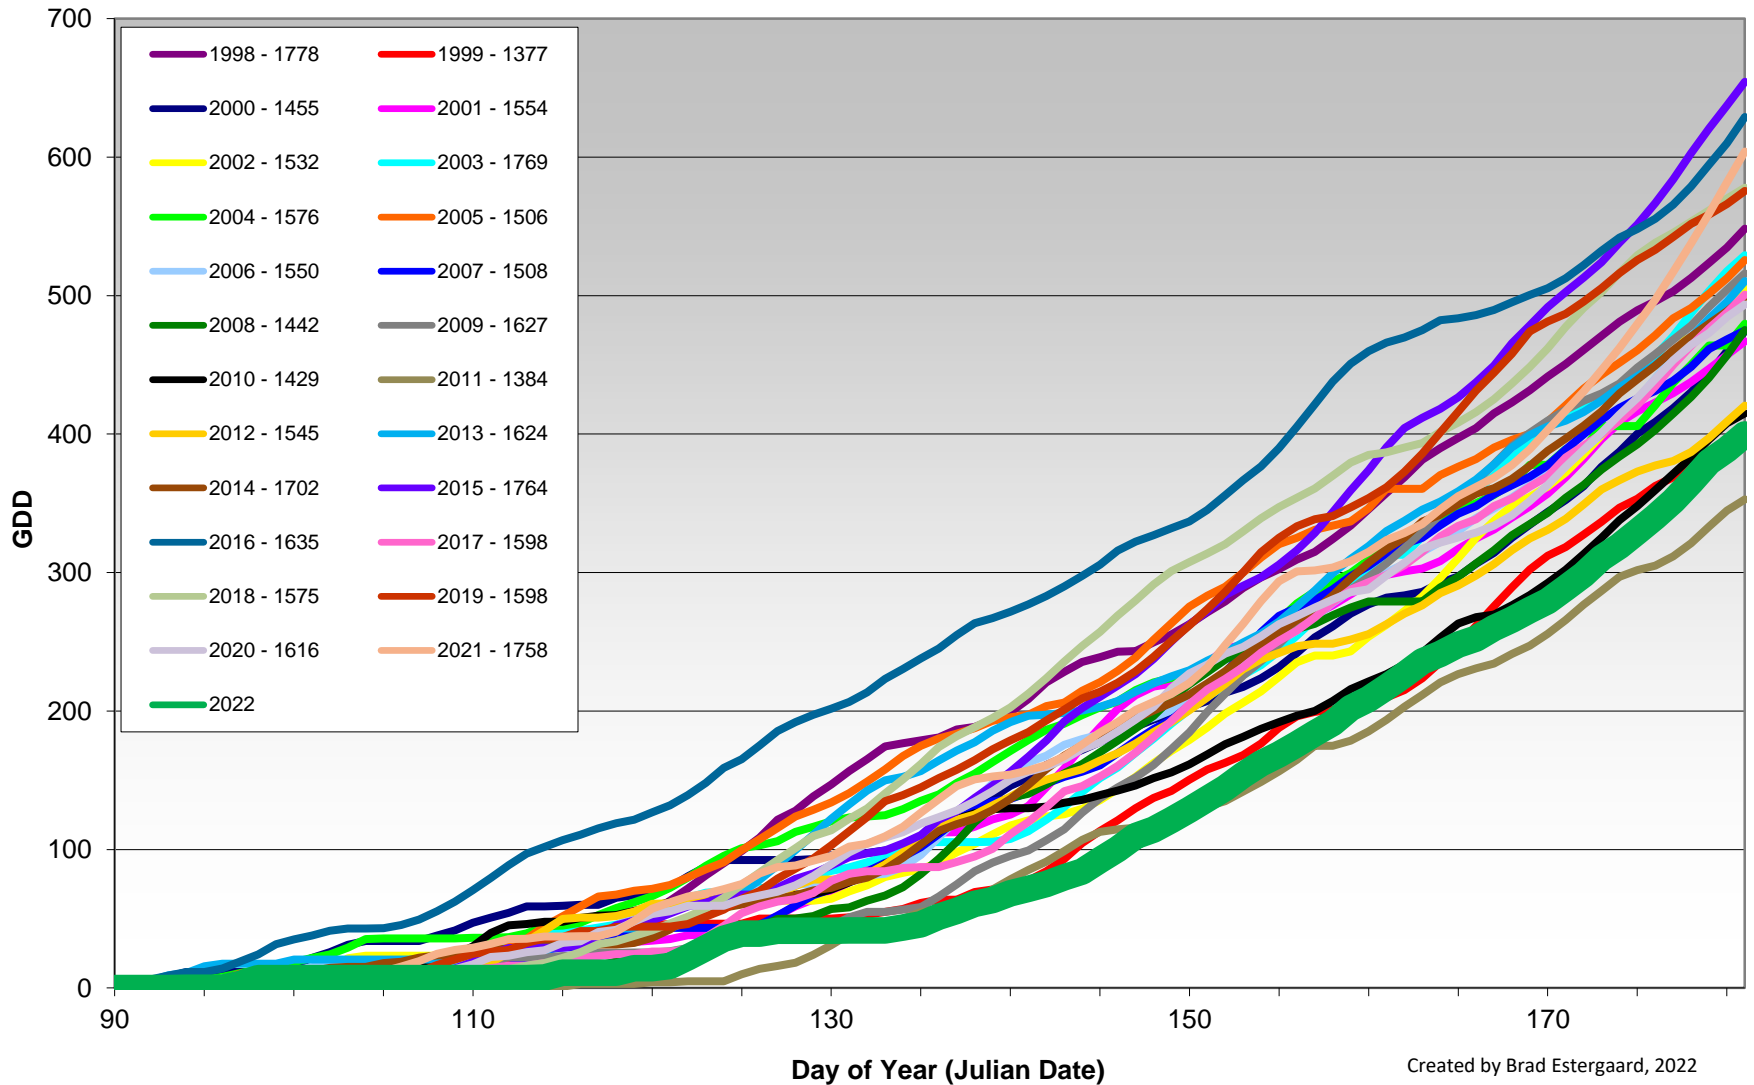

Summerland - Total Monthly Growing Degree Days [JUNE] - 1998-2022

Created by Brad Estergaard, 2022

Summerland - Total Monthly Growing Degree Days - April through June - 1998-2022

Created by Brad Estergaard, 2022

Summerland - Growing Degree Day Accumulation - 1998-2022 - April through June

Created by Brad Estergaard, 2022

Summerland - Growing Degree Day Accumulation - 1998-2022

Osoyoos - Total Monthly Growing Degree Days [JUNE] - 1998-2022

June

Month

Created by Brad Estergaard, 2022

Osoyoos - Total Monthly Growing Degree Days - April through June - 1998-2022

Created by Brad Estergaard, 2022

Osoyoos - Growing Degree Day Accumulation - 1998-2022 - April through June

Created by Brad Estergaard, 2022

Osoyoos - Growing Degree Day Accumulation - 1998-2022

Created by Brad Estergaard, 2022

West Kelowna (Boucherie Road - South) - Total Monthly Growing Degree Days [JUNE] 2015-2022