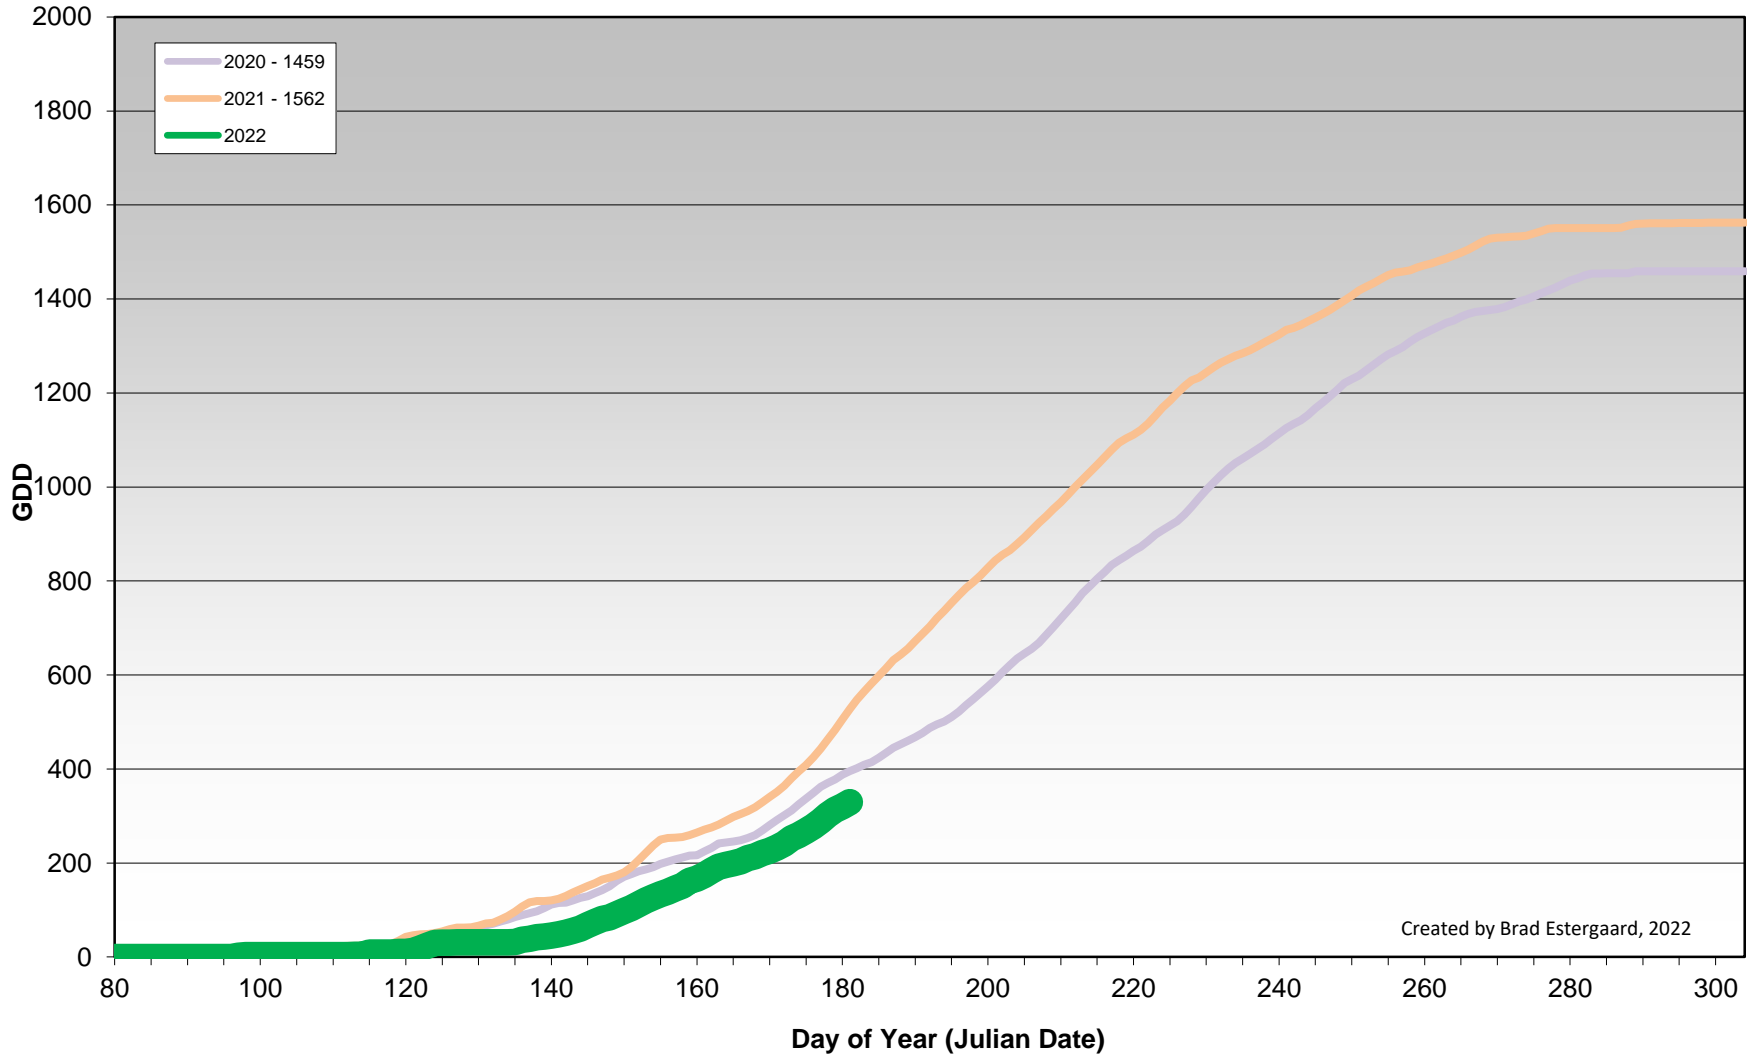

Okanagan Falls - Total Monthly Growing Degree Days - April through June - 2020-2022

Created by Brad Estergaard, 2022

Okanagan Falls - Growing Degree Day Accumulation - 2020-2022 - April through June

Created by Brad Estergaard, 2022

Okanagan Falls - Growing Degree Day Accumulation - 2020-2022

Created by Brad Estergaard, 2022

Golden Mile (Oliver) - Total Monthly Growing Degree Days [JUNE] - 2015-2022

Created by Brad Estergaard, 2022

Golden Mile (Oliver) - Total Monthly Growing Degree Days - April through June - 2015-2022