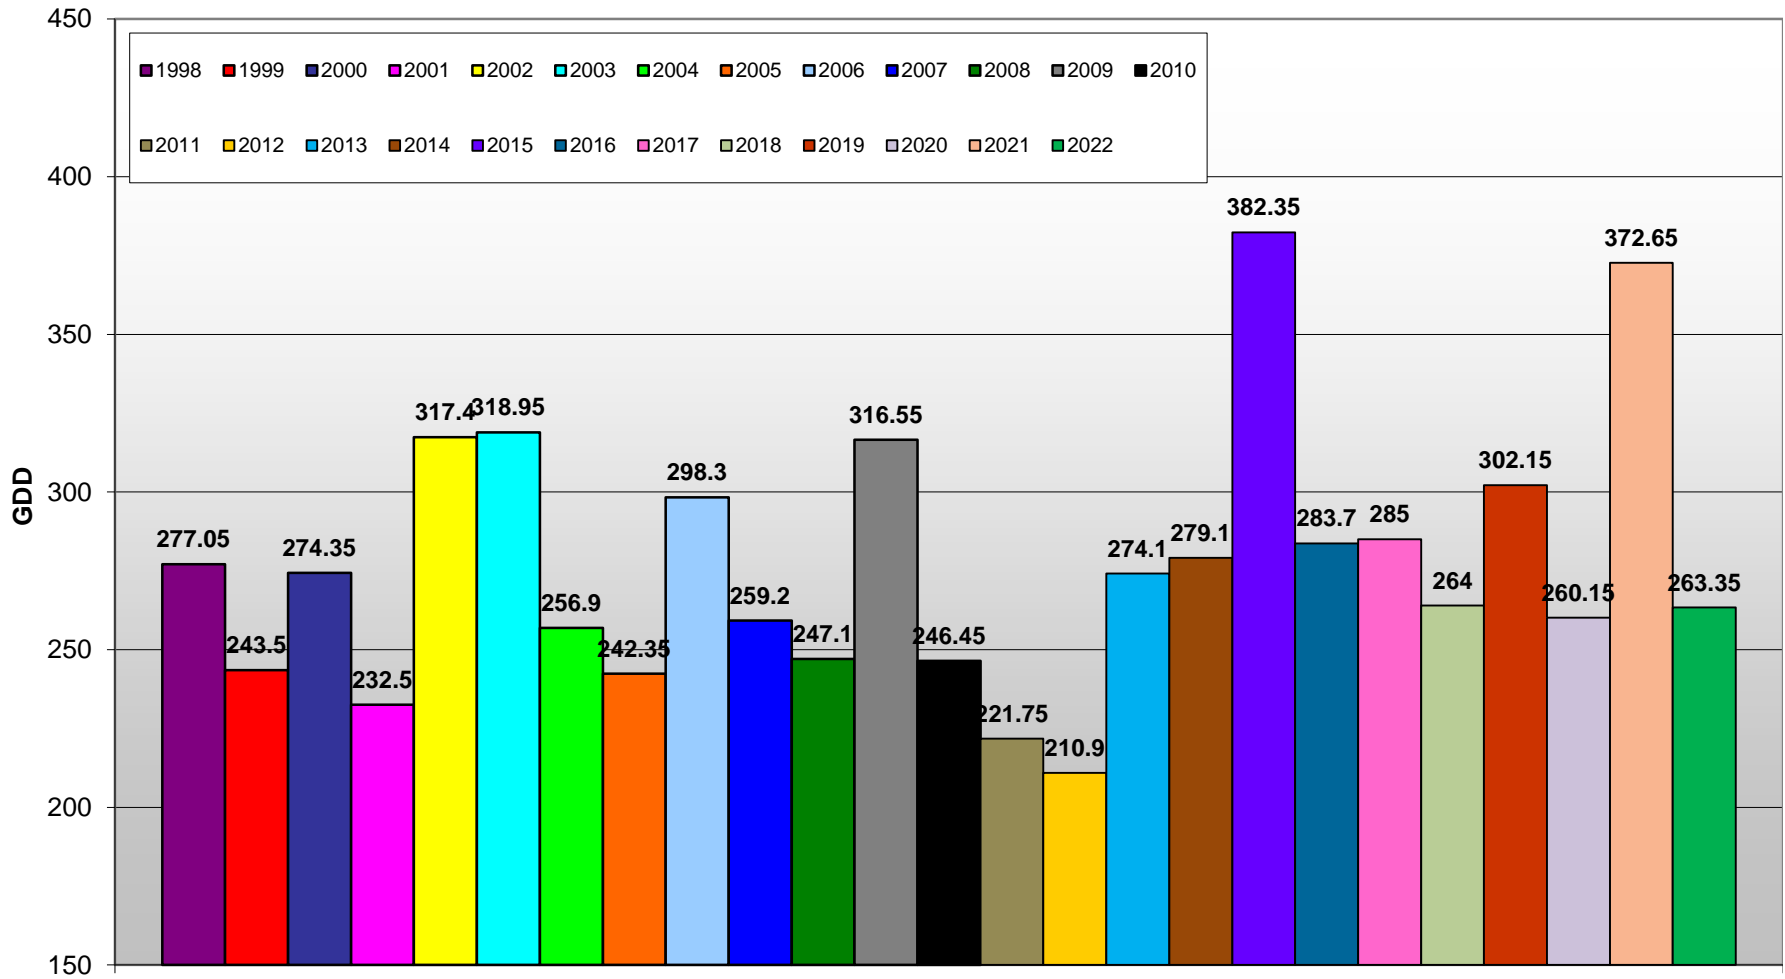

Summerland - Total Monthly Growing Degree Days [JUNE] - 1998-2022

Created by Brad Estergaard, 2022

Summerland - Total Monthly Growing Degree Days - April through June - 1998-2022

Created by Brad Estergaard, 2022

Summerland - Growing Degree Day Accumulation - 1998-2022 - April through June

Created by Brad Estergaard, 2022

Summerland - Growing Degree Day Accumulation - 1998-2022

Osoyoos - Total Monthly Growing Degree Days [JUNE] - 1998-2022

June

Month

Created by Brad Estergaard, 2022

Osoyoos - Total Monthly Growing Degree Days - April through June - 1998-2022

Created by Brad Estergaard, 2022

Osoyoos - Growing Degree Day Accumulation - 1998-2022 - April through June

Created by Brad Estergaard, 2022

West Kelowna (Boucherie Road - South) - Total Monthly Growing Degree Days April through June - 2015-2022

Created by Brad Estergaard, 2022

West Kelowna (Boucherie Road - South) - Growing Degree Day Accumulation - 2015-2022 - April through June