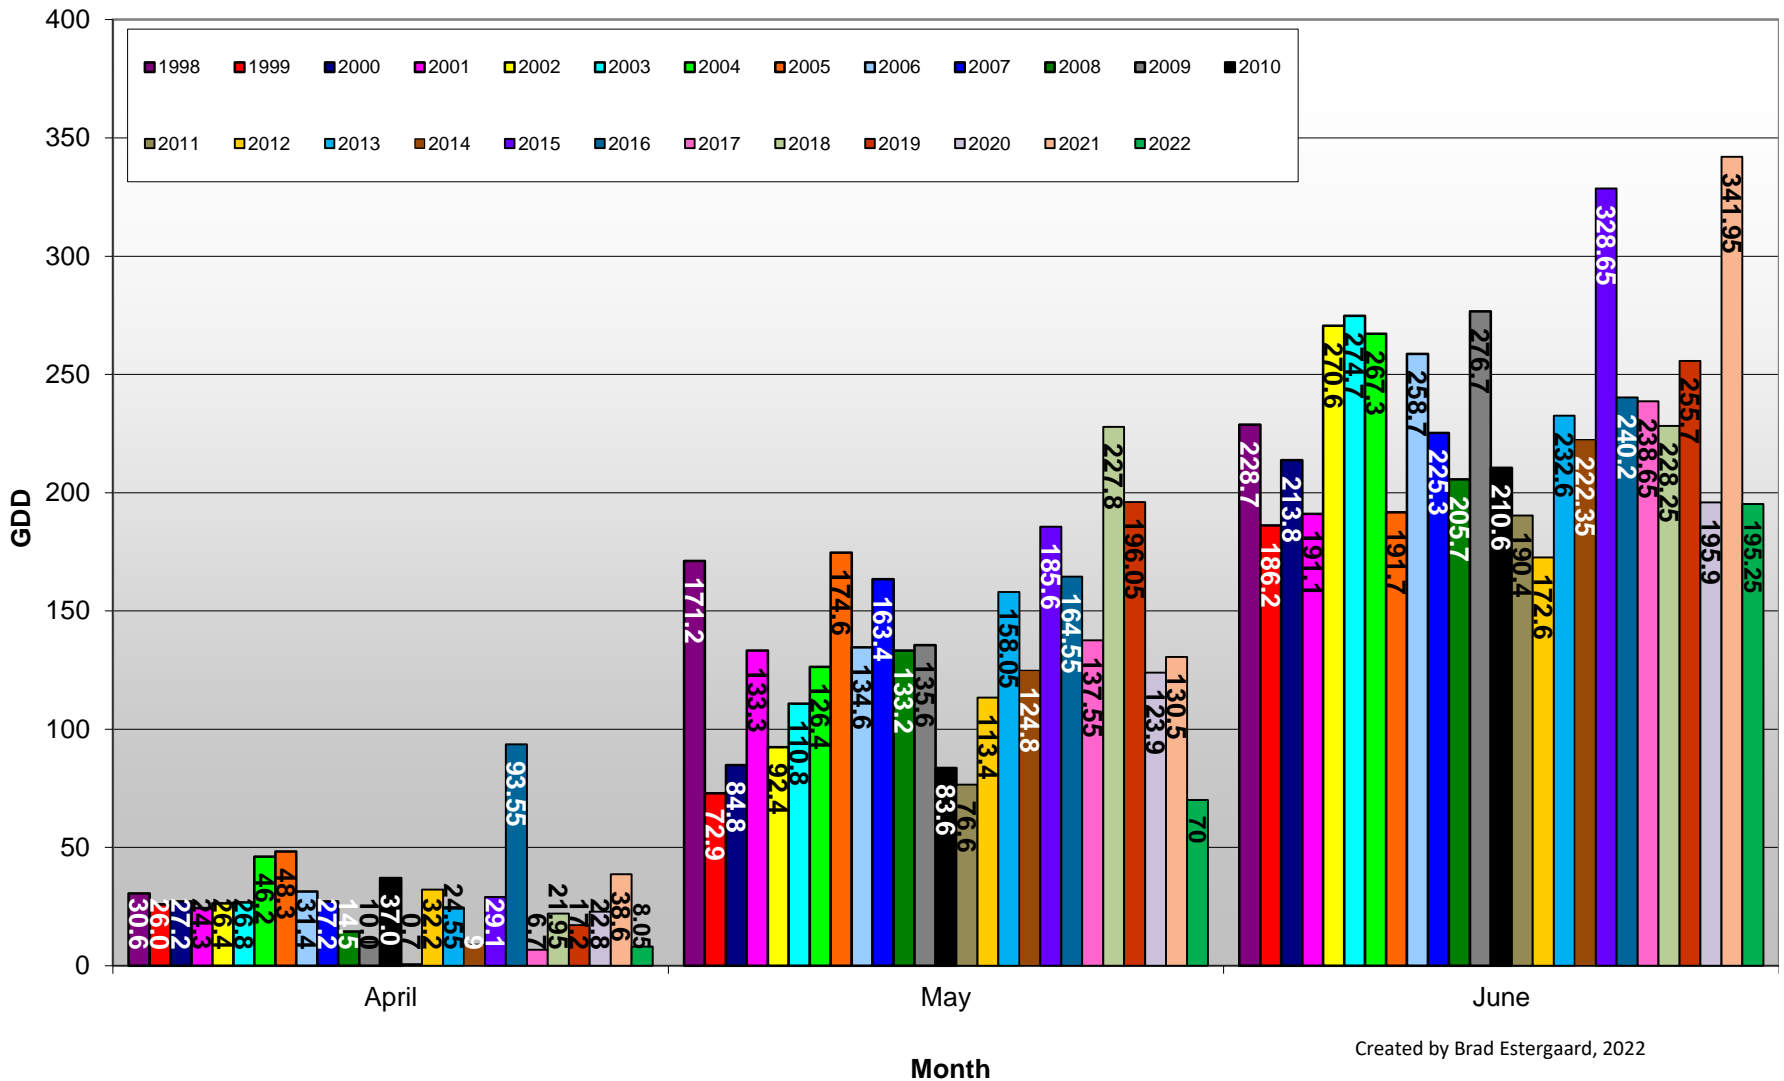

Summerland - Total Monthly Growing Degree Days [JUNE] - 1998-2022

Created by Brad Estergaard, 2022

Summerland - Total Monthly Growing Degree Days - April through June - 1998-2022

Created by Brad Estergaard, 2022

Summerland - Growing Degree Day Accumulation - 1998-2022 - April through June

Created by Brad Estergaard, 2022

Summerland - Growing Degree Day Accumulation - 1998-2022

Osoyoos - Total Monthly Growing Degree Days [JUNE] - 1998-2022

June

Month

Created by Brad Estergaard, 2022

Osoyoos - Total Monthly Growing Degree Days - April through June - 1998-2022

Created by Brad Estergaard, 2022

Osoyoos - Growing Degree Day Accumulation - 1998-2022 - April through June

Okanagan Falls - Growing Degree Day Accumulation - 2020-2022

Created by Brad Estergaard, 2022

Golden Mile (Oliver) - Total Monthly Growing Degree Days [JUNE] - 2015-2022

Created by Brad Estergaard, 2022

Golden Mile (Oliver) - Total Monthly Growing Degree Days - April through June - 2015-2022