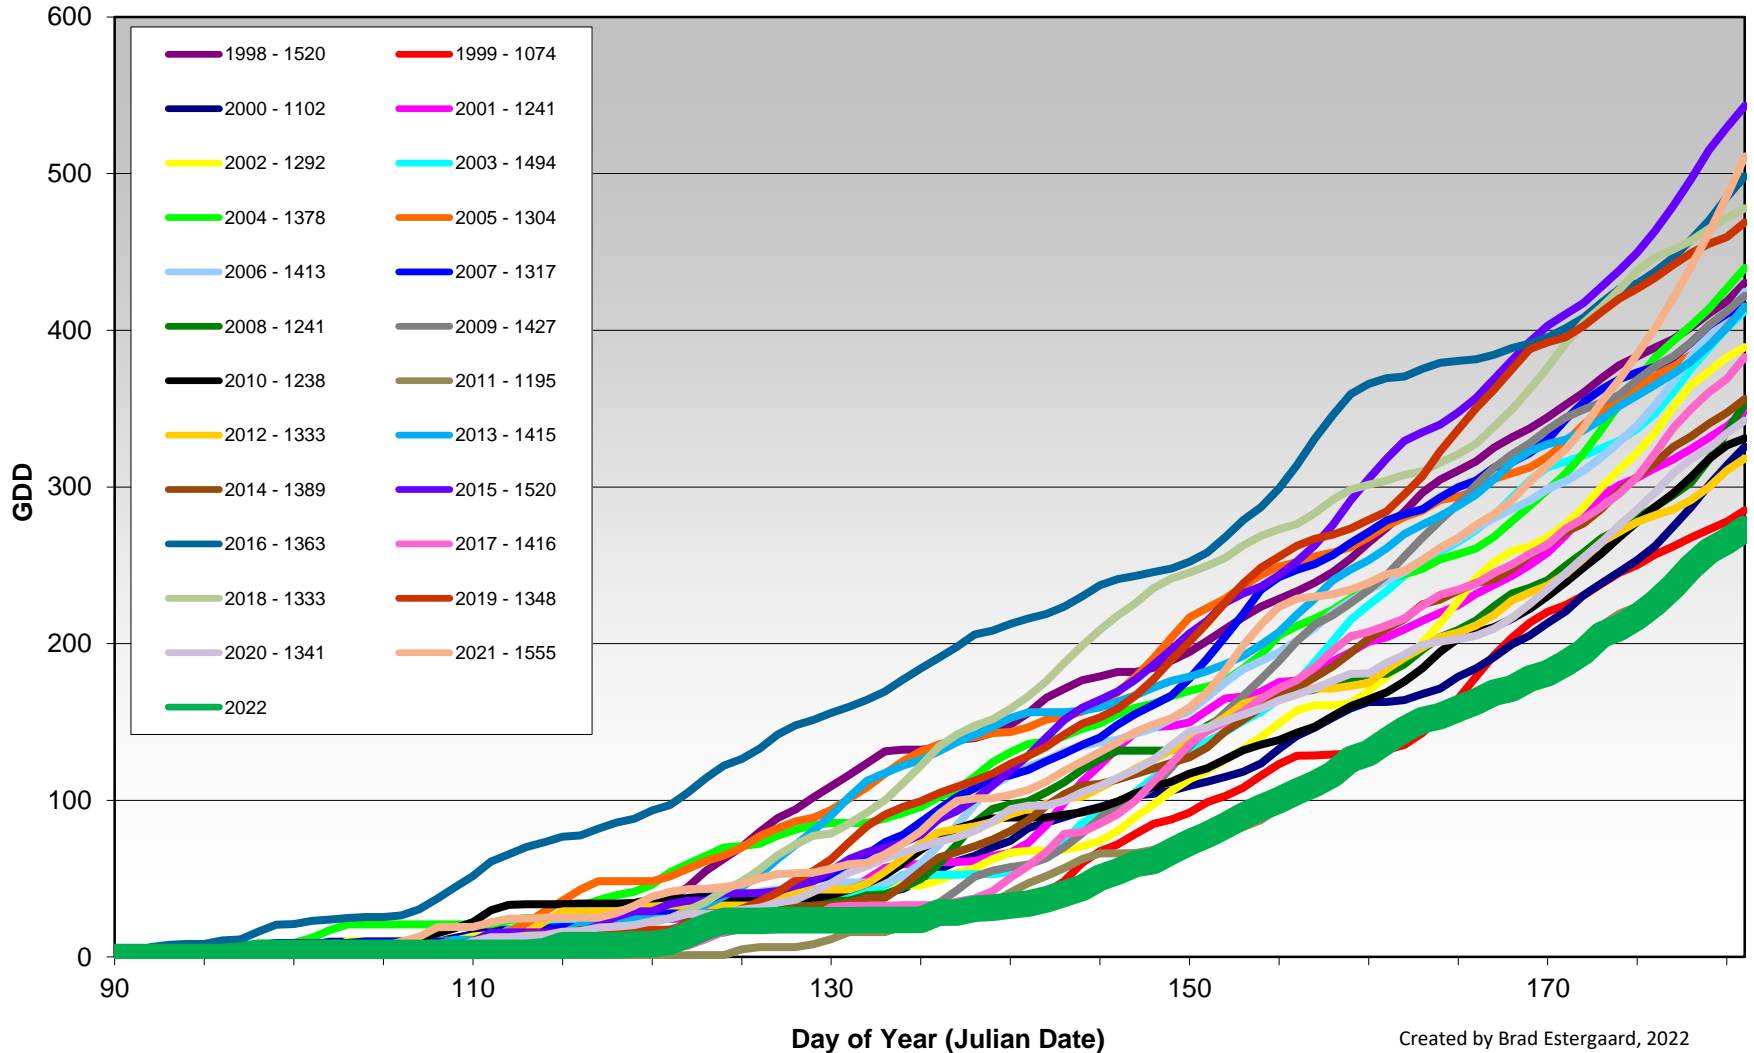

Summerland - Total Monthly Growing Degree Days [JUNE] - 1998-2022

Created by Brad Estergaard, 2022

Summerland - Total Monthly Growing Degree Days - April through June - 1998-2022

Created by Brad Estergaard, 2022

Summerland - Growing Degree Day Accumulation - 1998-2022 - April through June

Created by Brad Estergaard, 2022

Summerland - Growing Degree Day Accumulation - 1998-2022

Osoyoos - Total Monthly Growing Degree Days [JUNE] - 1998-2022

June

Month

Created by Brad Estergaard, 2022

Osoyoos - Total Monthly Growing Degree Days - April through June - 1998-2022

Created by Brad Estergaard, 2022

Osoyoos - Growing Degree Day Accumulation - 1998-2022 - April through June