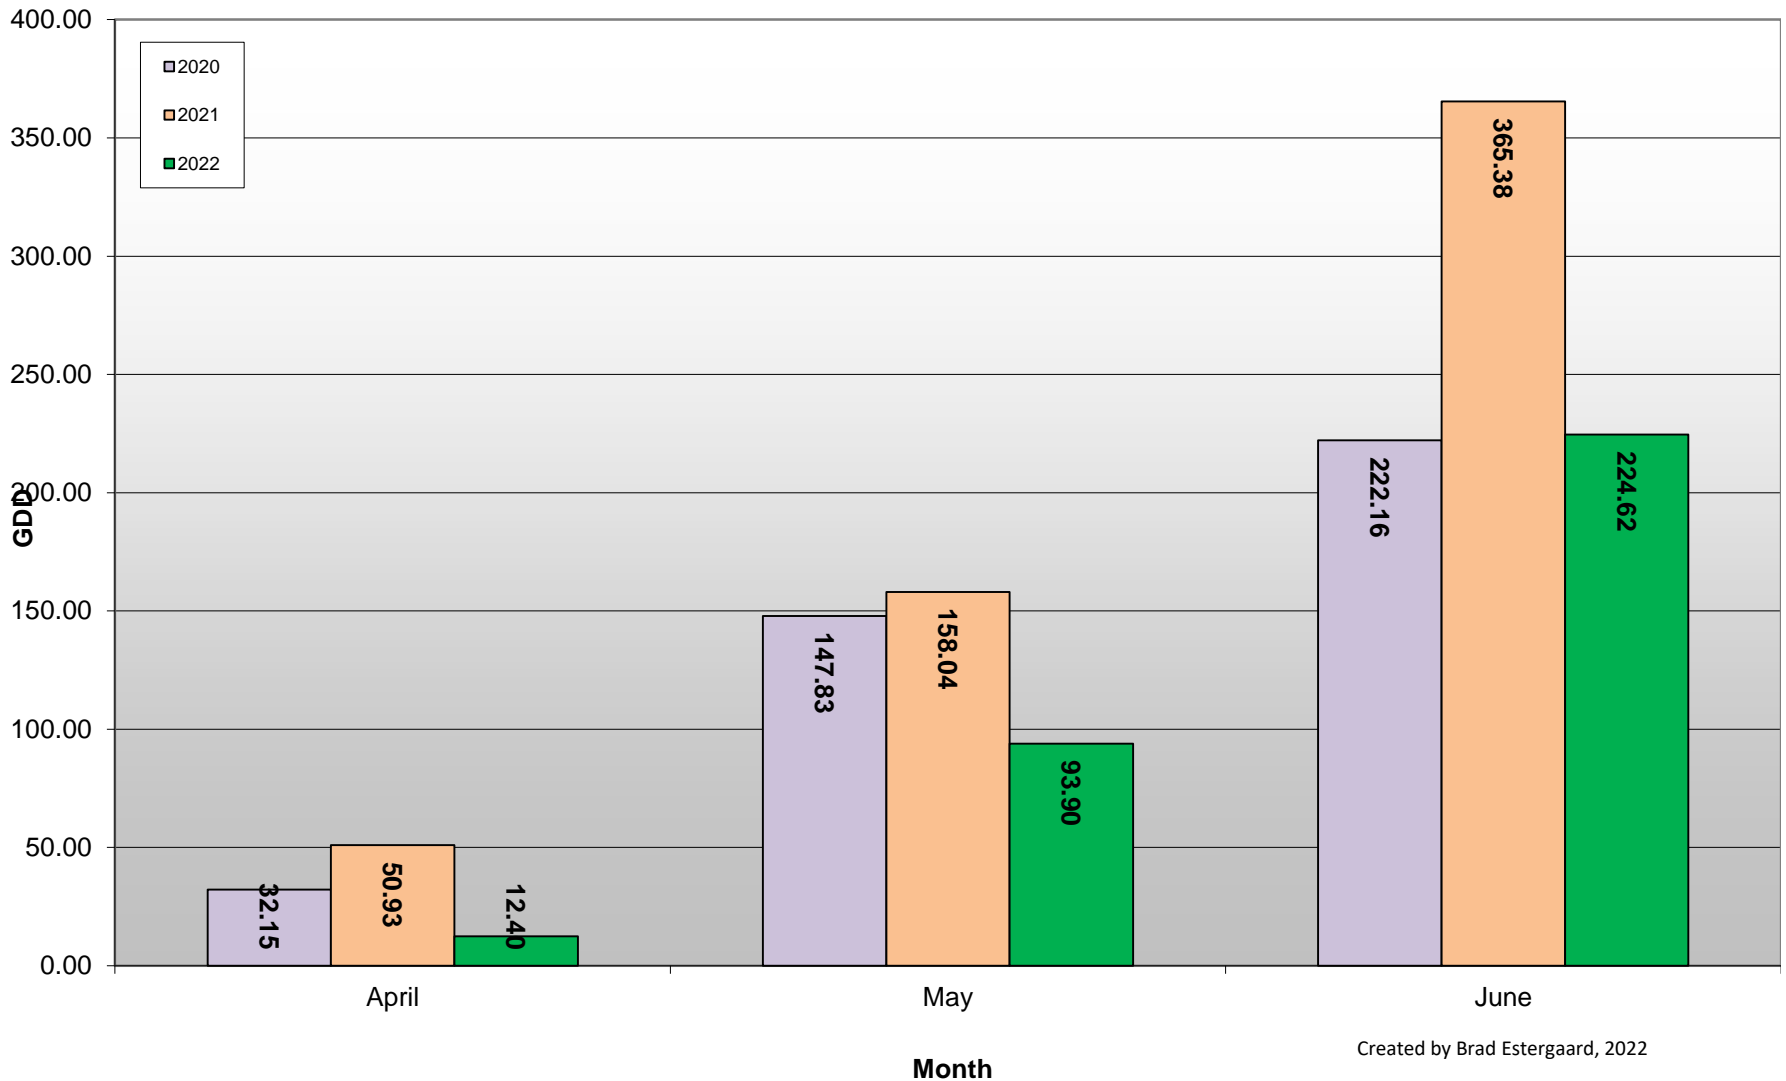

Created by Brad Estergaard, 2022

West Kelowna (Boucherie Road - South) - Total Monthly Growing Degree Days April through June - 2015-2022

Created by Brad Estergaard, 2022

West Kelowna (Boucherie Road - South) - Growing Degree Day Accumulation - 2015-2022 - April through June

Created by Brad Estergaard, 2022

West Kelowna (Boucherie Road - South) - Growing Degree Day Accumulation - 2015-2021

Created by Brad Estergaard, 2022

Naramata Bench - Total Monthly Growing Degree Days [JUNE] - 2020-2022

Created by Brad Estergaard, 2022

Naramata Bench - Total Monthly Growing Degree Days - April through June - 2020-2022

Created by Brad Estergaard, 2022

Naramata Bench - Growing Degree Day Accumulation - 2020-2022 - April through June