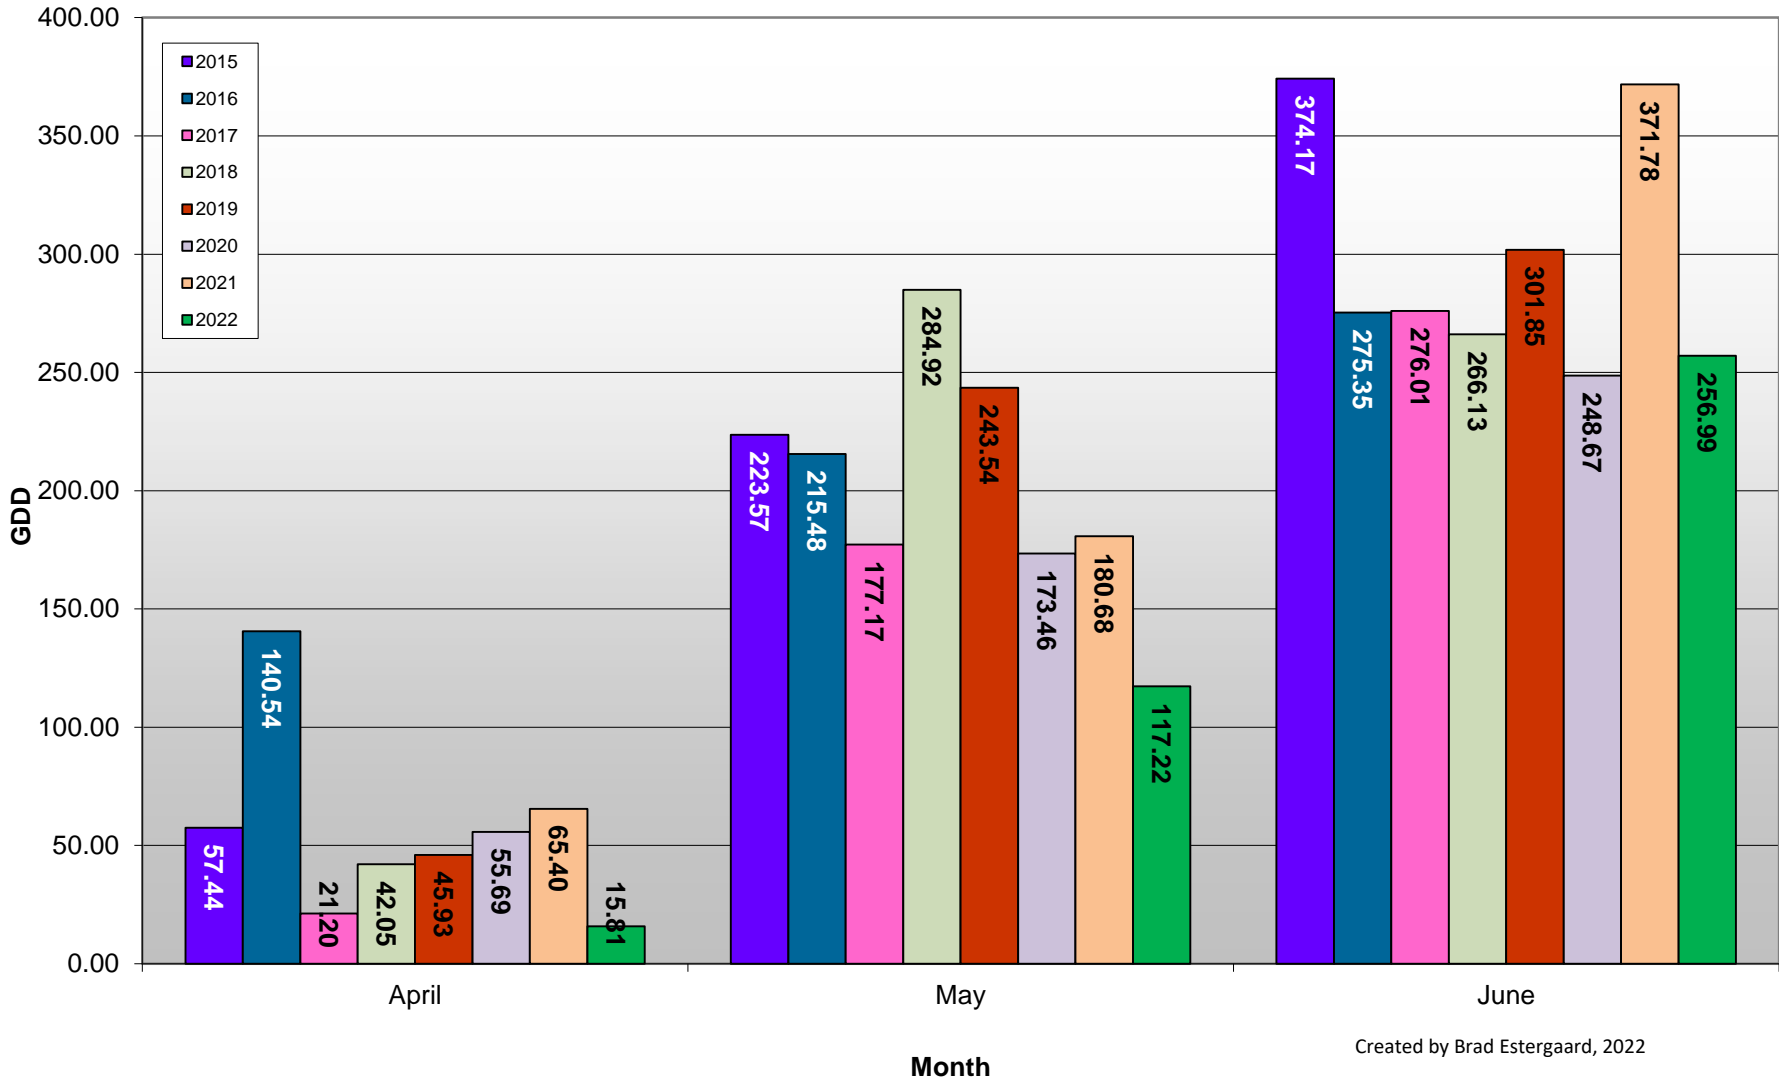

Okanagan Falls - Total Monthly Growing Degree Days - April through June - 2020-2022

Created by Brad Estergaard, 2022

Okanagan Falls - Growing Degree Day Accumulation - 2020-2022 - April through June

Created by Brad Estergaard, 2022

Okanagan Falls - Growing Degree Day Accumulation - 2020-2022

Created by Brad Estergaard, 2022

Golden Mile (Oliver) - Total Monthly Growing Degree Days [JUNE] - 2015-2022

Created by Brad Estergaard, 2022

Golden Mile (Oliver) - Total Monthly Growing Degree Days - April through June - 2015-2022

Created by Brad Estergaard, 2022

Golden Mile (Oliver) - Growing Degree Day Accumulation - 2015-2022 - April through June

Created by Brad Estergaard, 2022

Golden Mile (Oliver) - Growing Degree Day Accumulation - 2015-2022