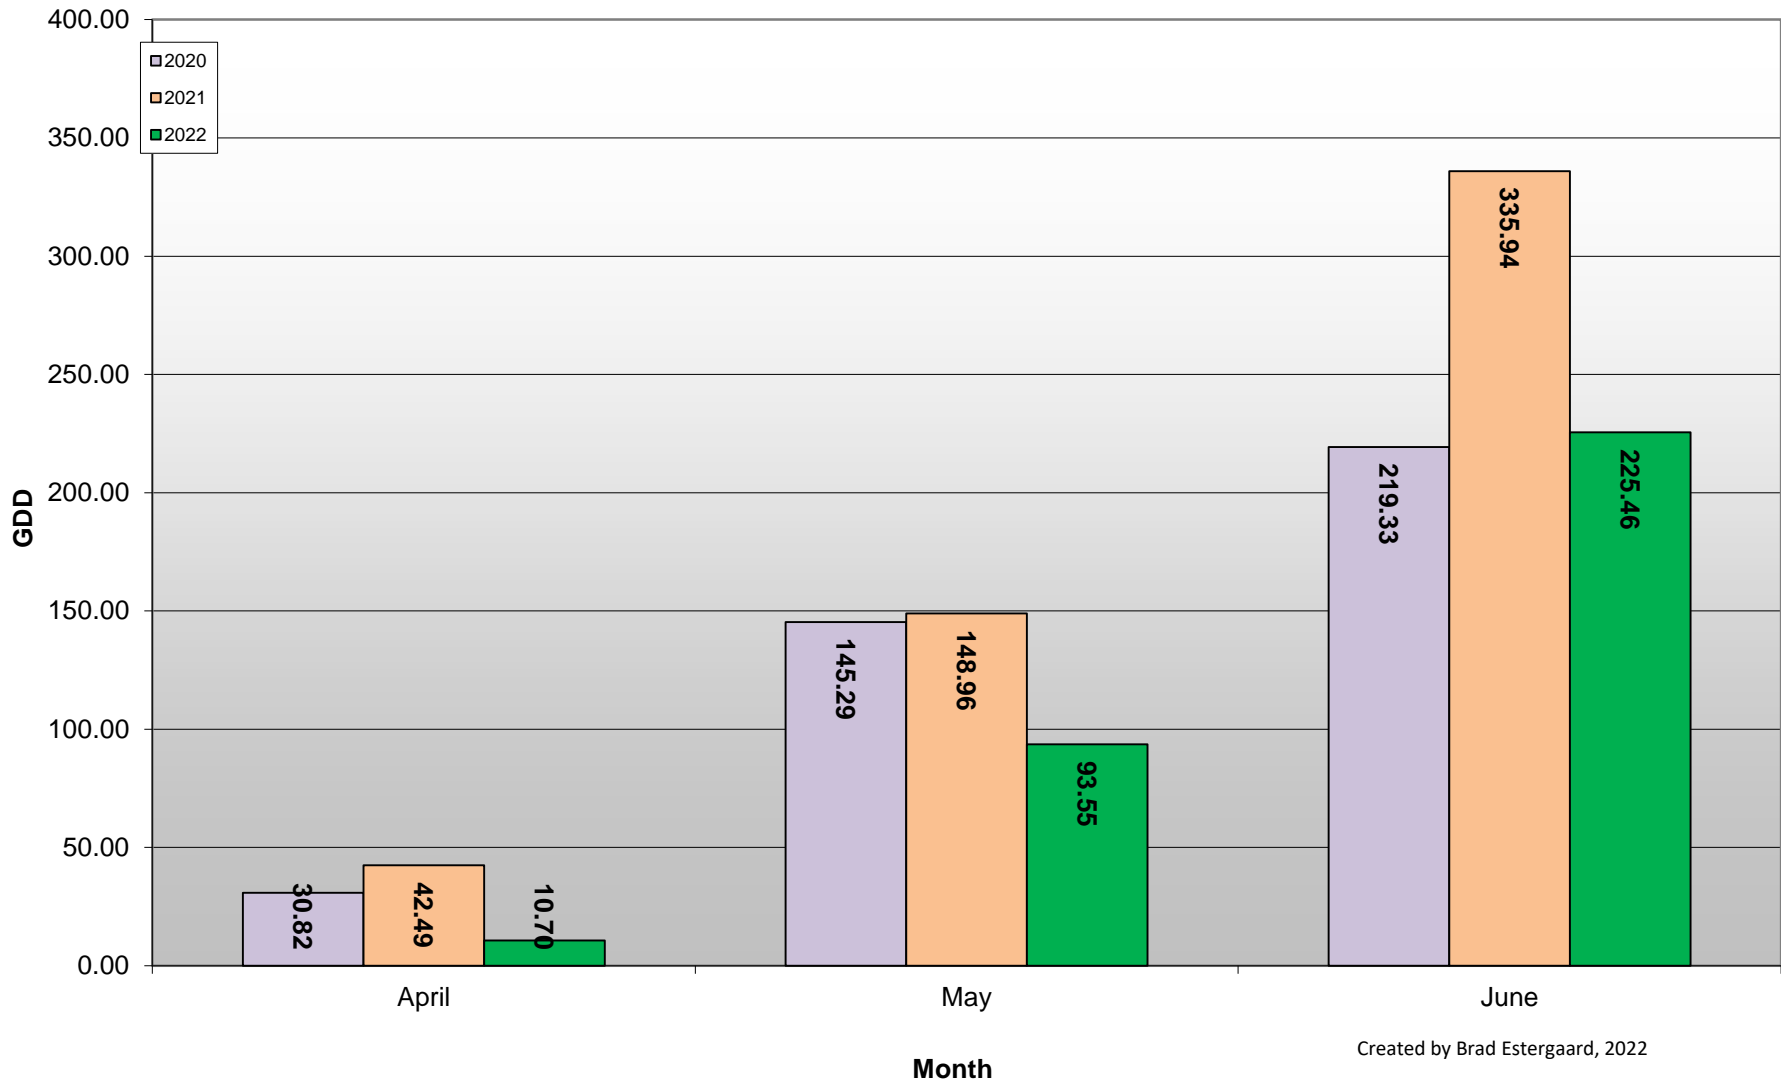

Created by Brad Estergaard, 2022

Naramata Bench - Total Monthly Growing Degree Days - April through June - 2020-2022

Created by Brad Estergaard, 2022

Naramata Bench - Growing Degree Day Accumulation - 2020-2022 - April through June

Created by Brad Estergaard, 2022

Naramata Bench - Growing Degree Day Accumulation - 2020-2022

Created by Brad Estergaard, 2022

Okanagan Falls - Total Monthly Growing Degree Days [JUNE] - 2020-2022

Created by Brad Estergaard, 2022

Okanagan Falls - Total Monthly Growing Degree Days - April through June - 2020-2022

Created by Brad Estergaard, 2022

Okanagan Falls - Growing Degree Day Accumulation - 2020-2022 - April through June

Created by Brad Estergaard, 2022