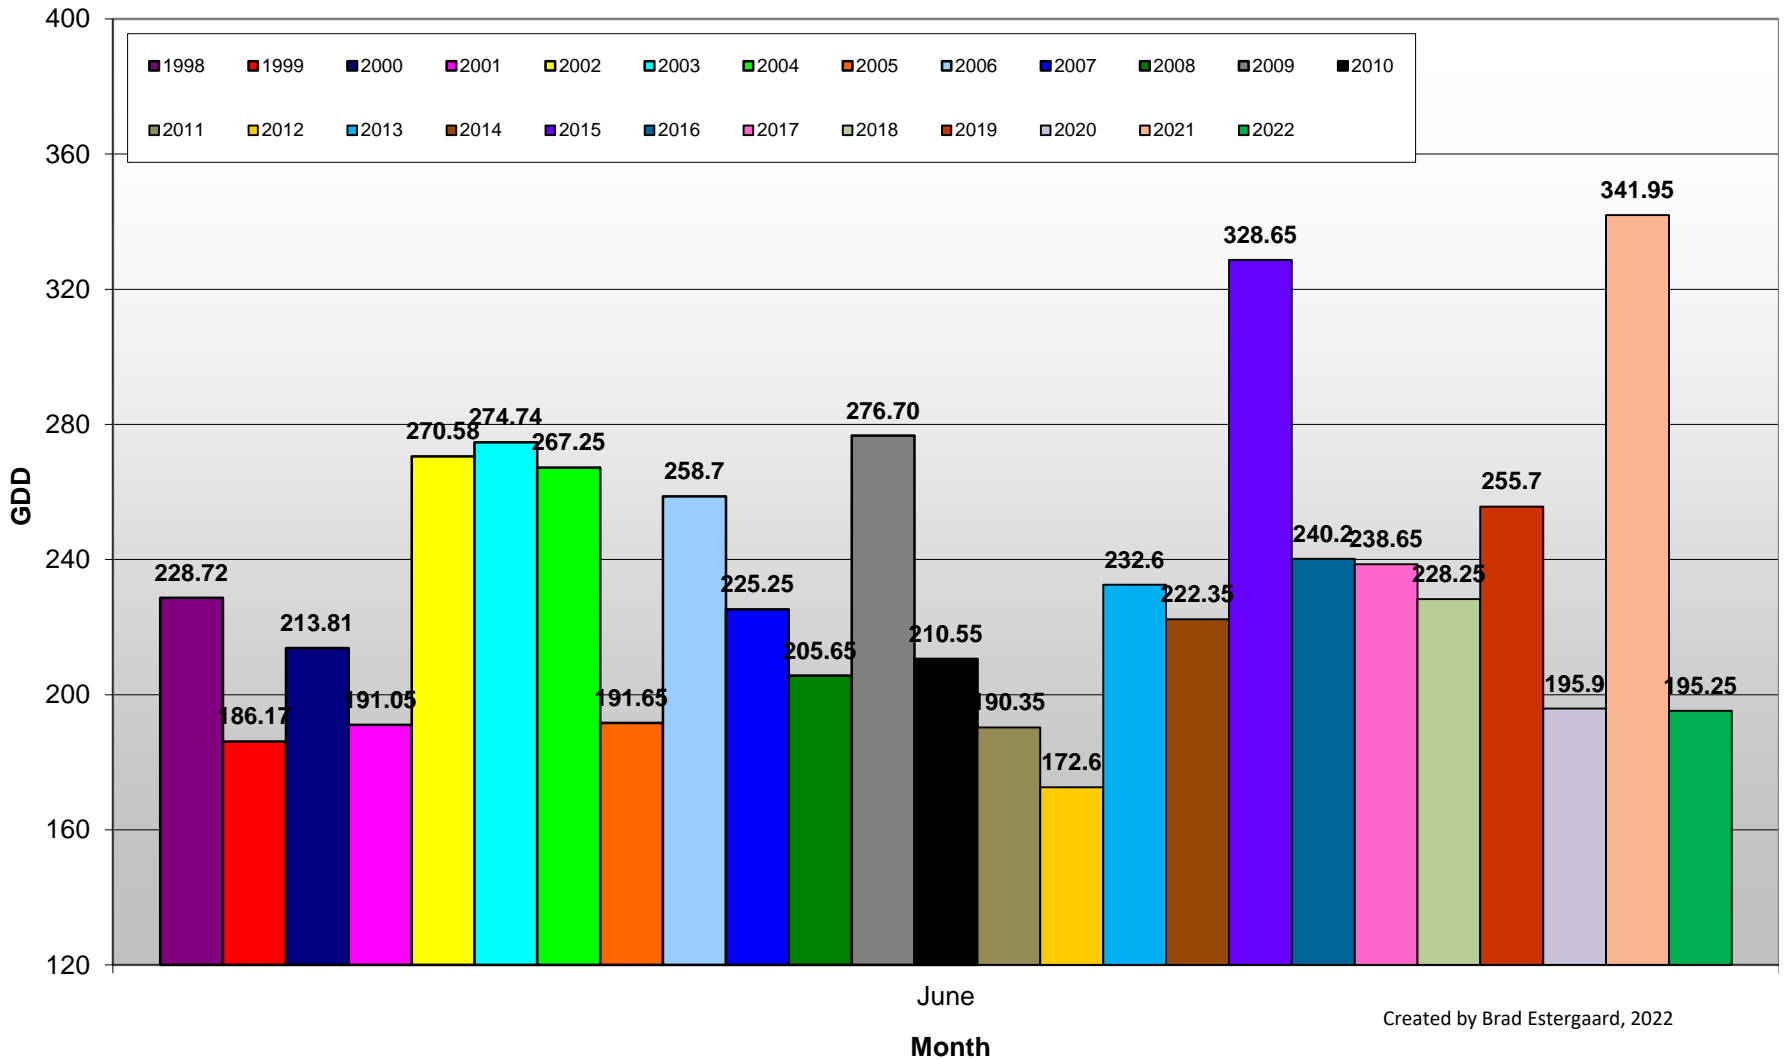

Summerland - Total Monthly Growing Degree Days [JUNE] - 1998-2022

Created by Brad Estergaard, 2022

Summerland - Total Monthly Growing Degree Days - April through June - 1998-2022

Created by Brad Estergaard, 2022

Summerland - Growing Degree Day Accumulation - 1998-2022 - April through June

Created by Brad Estergaard, 2022

Summerland - Growing Degree Day Accumulation - 1998-2022

Osoyoos - Total Monthly Growing Degree Days [JUNE] - 1998-2022