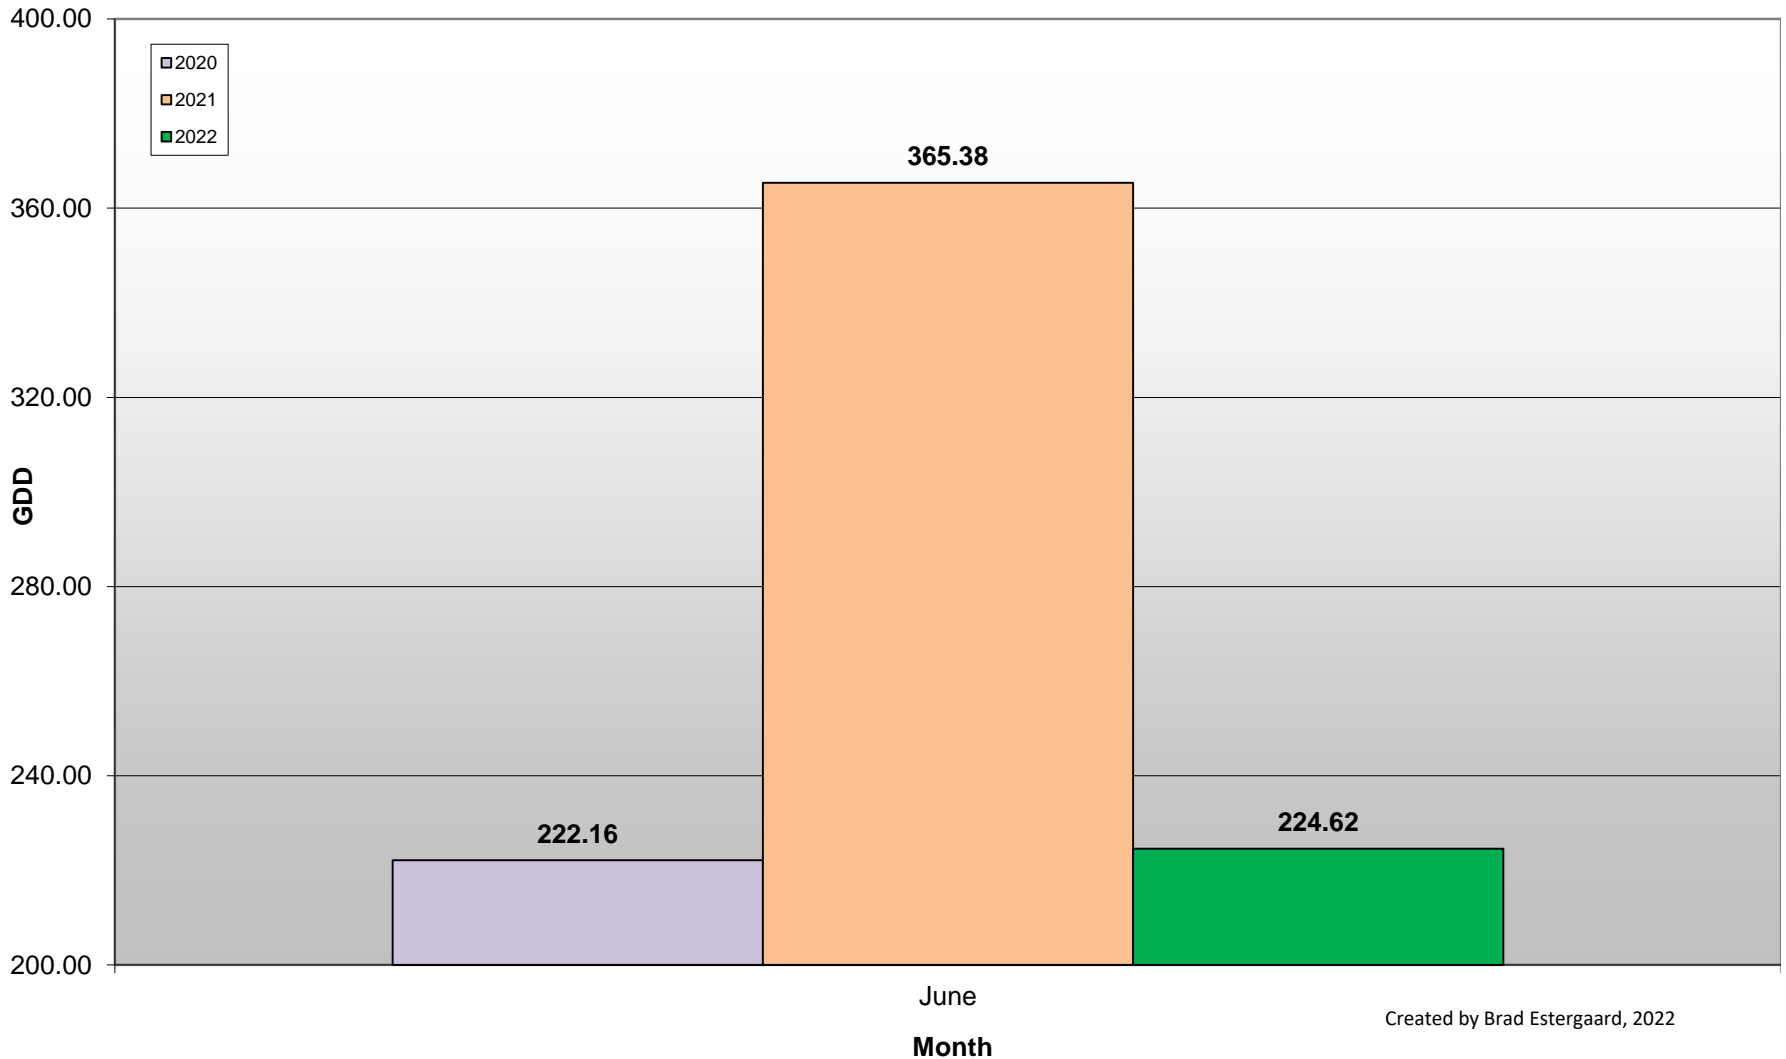

Created by Brad Estergaard, 2022

West Kelowna (Boucherie Road - South) - Total Monthly Growing Degree Days April through June - 2015-2022

Created by Brad Estergaard, 2022

West Kelowna (Boucherie Road - South) - Growing Degree Day Accumulation - 2015-2022 - April through June

Created by Brad Estergaard, 2022

West Kelowna (Boucherie Road - South) - Growing Degree Day Accumulation - 2015-2021

Created by Brad Estergaard, 2022

Naramata Bench - Total Monthly Growing Degree Days [JUNE] - 2020-2022

Created by Brad Estergaard, 2022

Naramata Bench - Total Monthly Growing Degree Days - April through June - 2020-2022

Created by Brad Estergaard, 2022

Naramata Bench - Growing Degree Day Accumulation - 2020-2022 - April through June