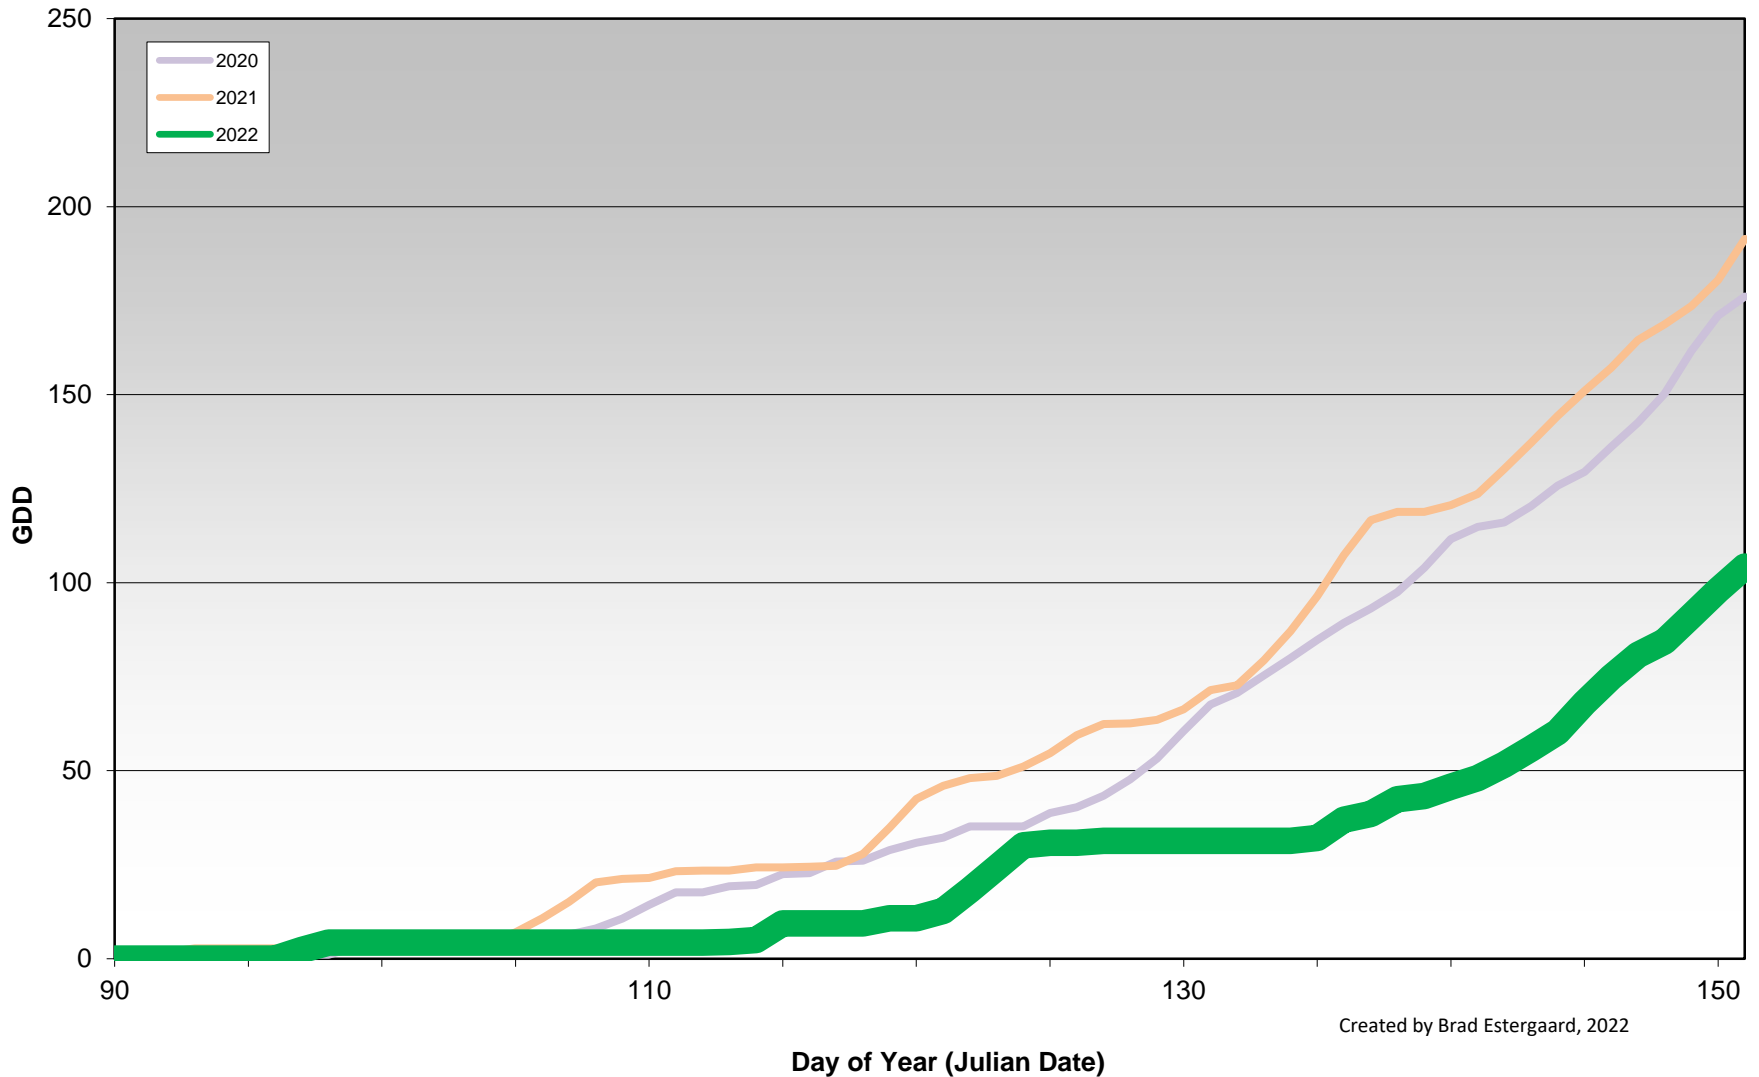

Created by Brad Estergaard, 2022

Naramata Bench - Daily Growing Degree Day Accumulation - 2020-2022 - April + May

Created by Brad Estergaard, 2022

Naramata Bench - Growing Degree Day Accumulation - 2020-2022

Created by Brad Estergaard, 2022

Okanagan Falls - Total Monthly Growing Degree Days [MAY] - 2020-2022

Created by Brad Estergaard, 2022

Okanagan Falls - Total Monthly Growing Degree Days - April + May - 2020-2022

Okanagan Falls - Daily Growing Degree Day Accumulation - 2020-2022 - April + May

Created by Brad Estergaard, 2022

Okanagan Falls - Growing Degree Day Accumulation - 2020-2022

Created by Brad Estergaard, 2022