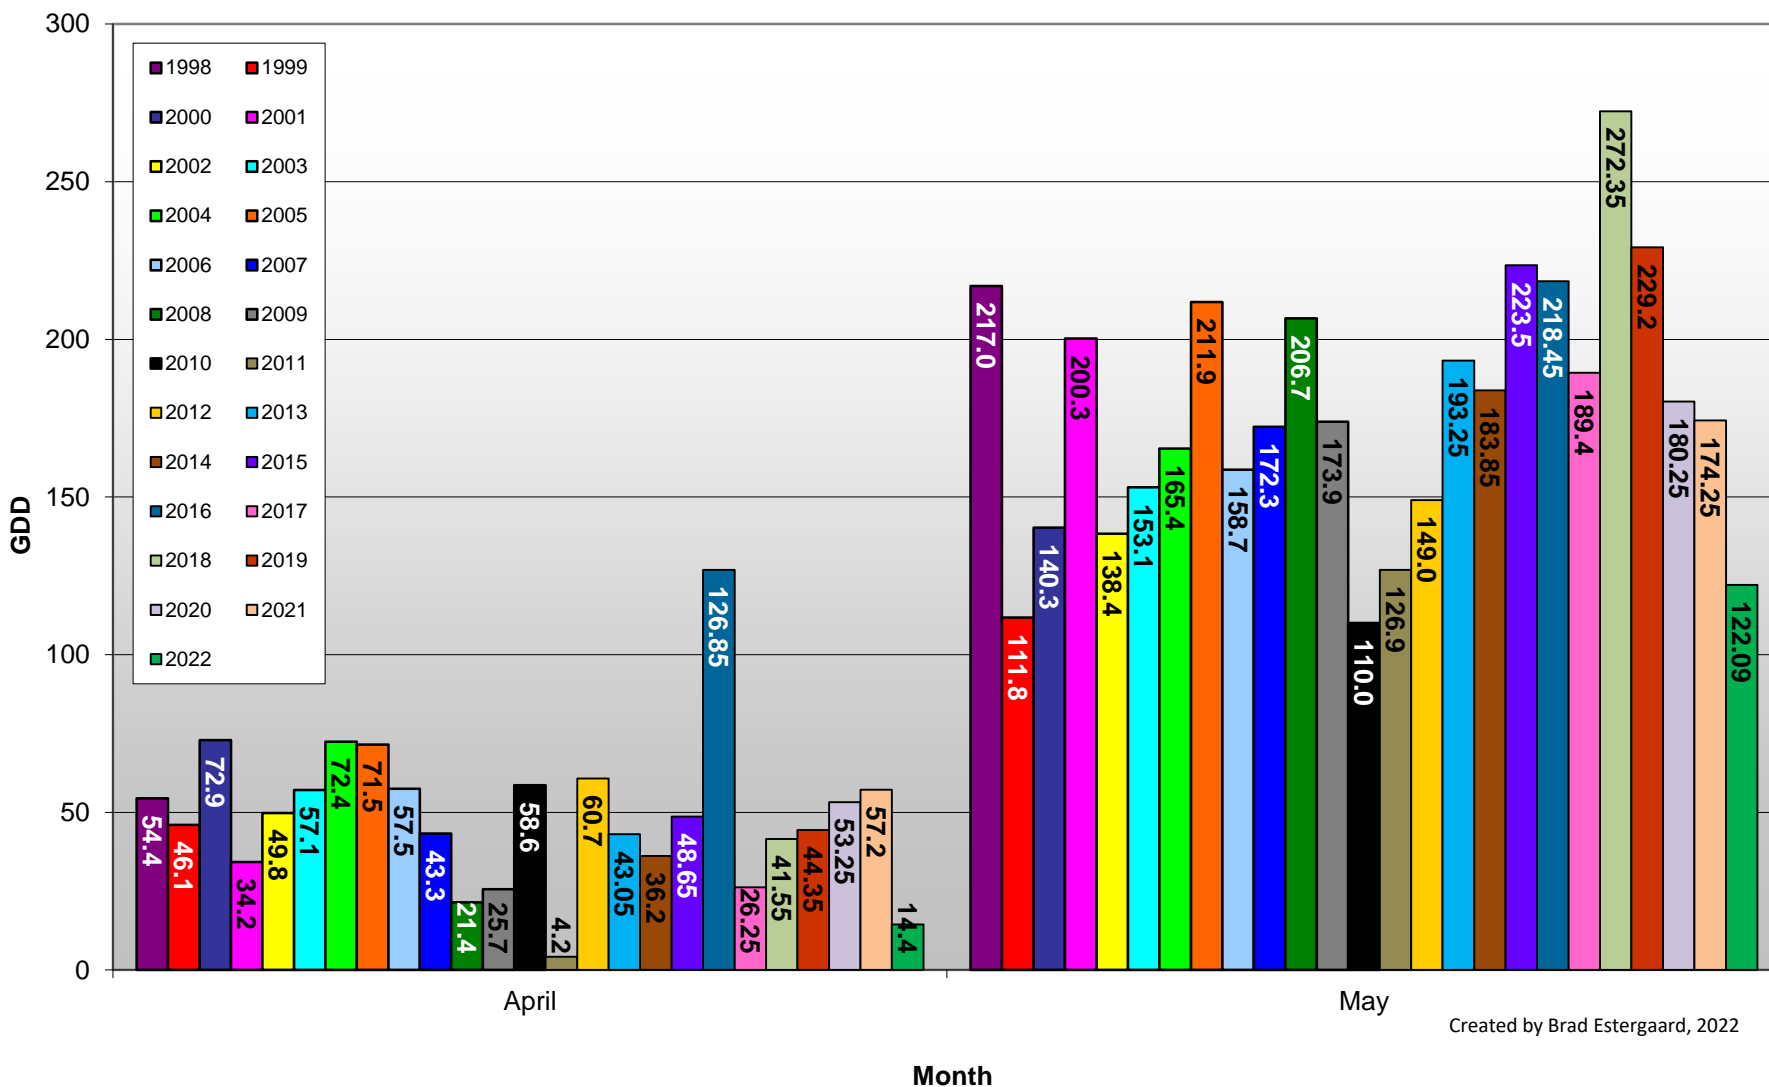

Summerland - Total Monthly Growing Degree Days [MAY] - 1998-2022

May

Month

Created by Brad Estergaard, 2022

Summerland - Total Monthly Growing Degree Days - April + May - 1998-2022

Created by Brad Estergaard, 2022

Summerland - Daily Growing Degree Day Accumulation - 1998-2022 - April + May

Created by Brad Estergaard, 2022

Day of Year (Julian Date)

Summerland - Growing Degree Day Accumulation - 1998-2022

Osoyoos - Total Monthly Growing Degree Days [MAY] - 1998-2022

May

Created by Brad Estergaard, 2022

Month

Osoyoos - Total Monthly Growing Degree Days - April + May - 1998-2022

Created by Brad Estergaard, 2022

Osoyoos - Daily Growing Degree Day Accumulation - 1998-2022 - April + May

Golden Mile (Oliver) - Total Monthly Growing Degree Days [MAY] - 2015-2022

Golden Mile (Oliver) - Total Monthly Growing Degree Days - April + May - 2015-2022

Golden Mile (Oliver) - Daily Growing Degree Day Accumulation - 2015-2022 - April + May