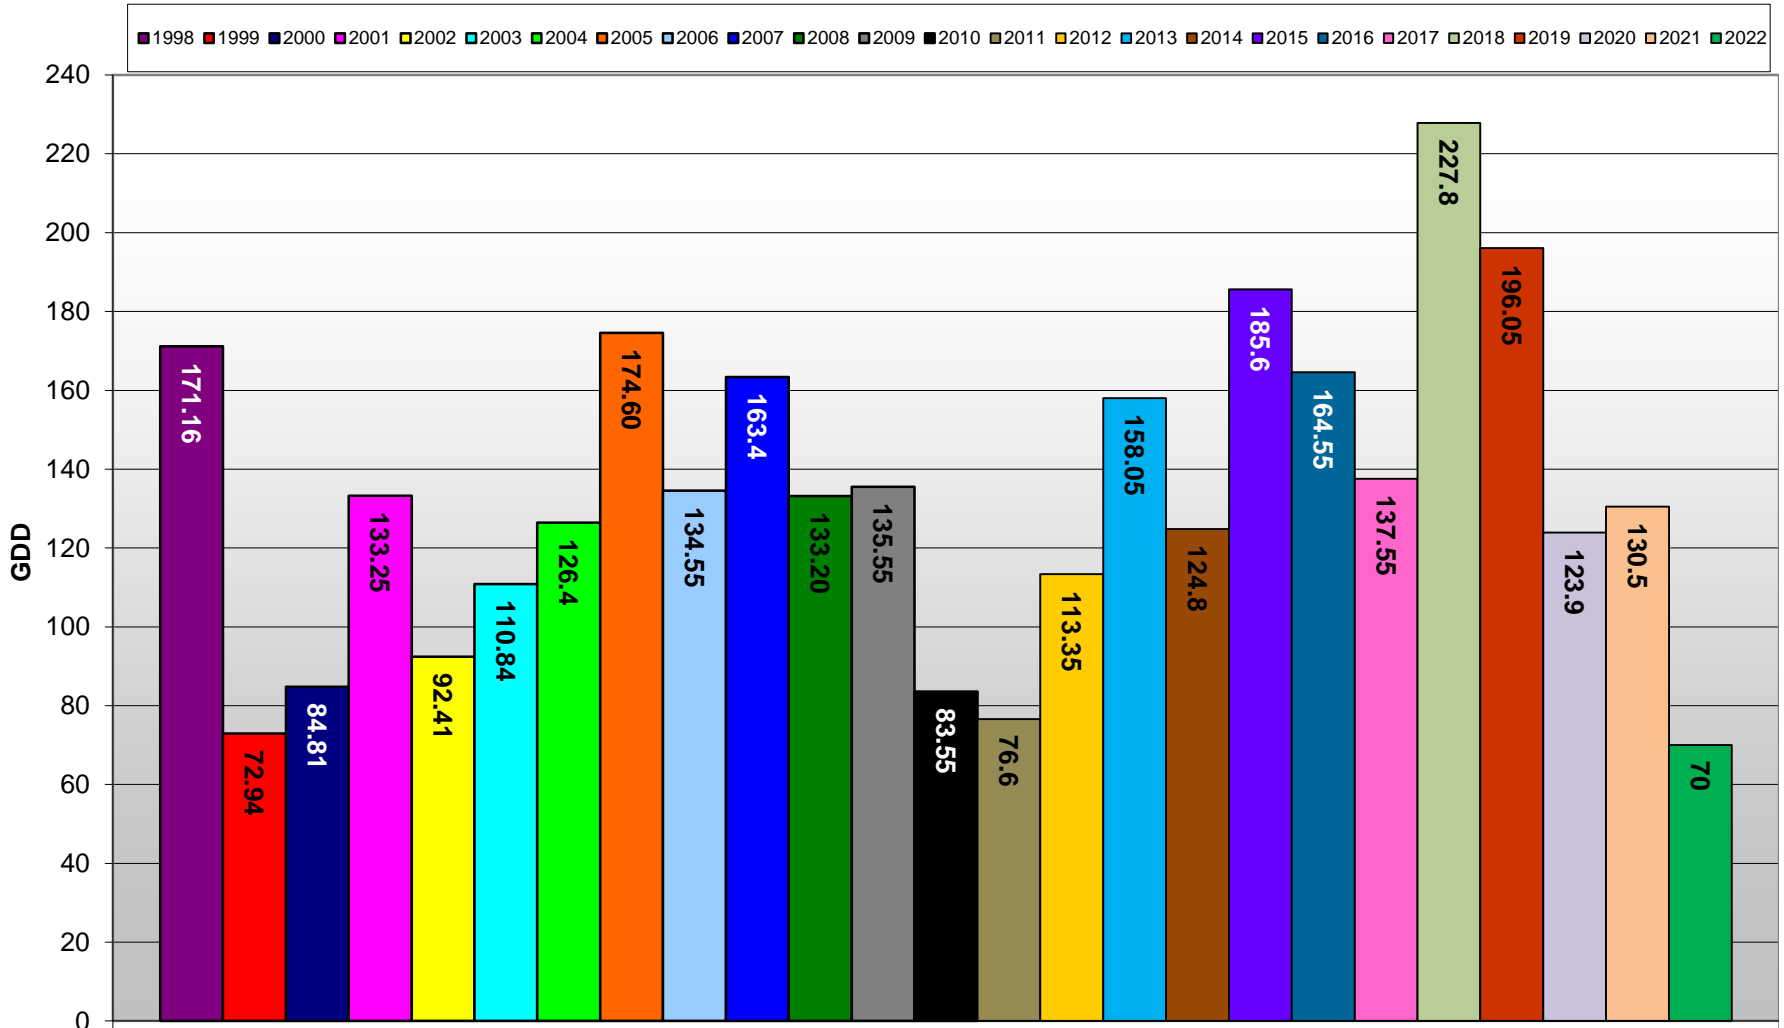

Summerland - Total Monthly Growing Degree Days [MAY] - 1998-2022

May

Month

Created by Brad Estergaard, 2022

Summerland - Total Monthly Growing Degree Days - April + May - 1998-2022

Created by Brad Estergaard, 2022

Summerland - Daily Growing Degree Day Accumulation - 1998-2022 - April + May

Created by Brad Estergaard, 2022

Day of Year (Julian Date)

Summerland - Growing Degree Day Accumulation - 1998-2022

Osoyoos - Total Monthly Growing Degree Days [MAY] - 1998-2022

Created by Brad Estergaard, 2022

Month

West Kelowna (Boucherie Road – South) - Daily Growing Degree Day Accumulation 2015-2022 - April + May

Created by Brad Estergaard, 2022

Day of Year (Julian Date)

West Kelowna (Boucherie Road – South) - Growing Degree Day Accumulation - 2015-2021

Golden Mile (Oliver) - Total Monthly Growing Degree Days [MAY] - 2015-2022

Golden Mile (Oliver) - Total Monthly Growing Degree Days - April + May - 2015-2022

Golden Mile (Oliver) - Daily Growing Degree Day Accumulation - 2015-2022 - April + May