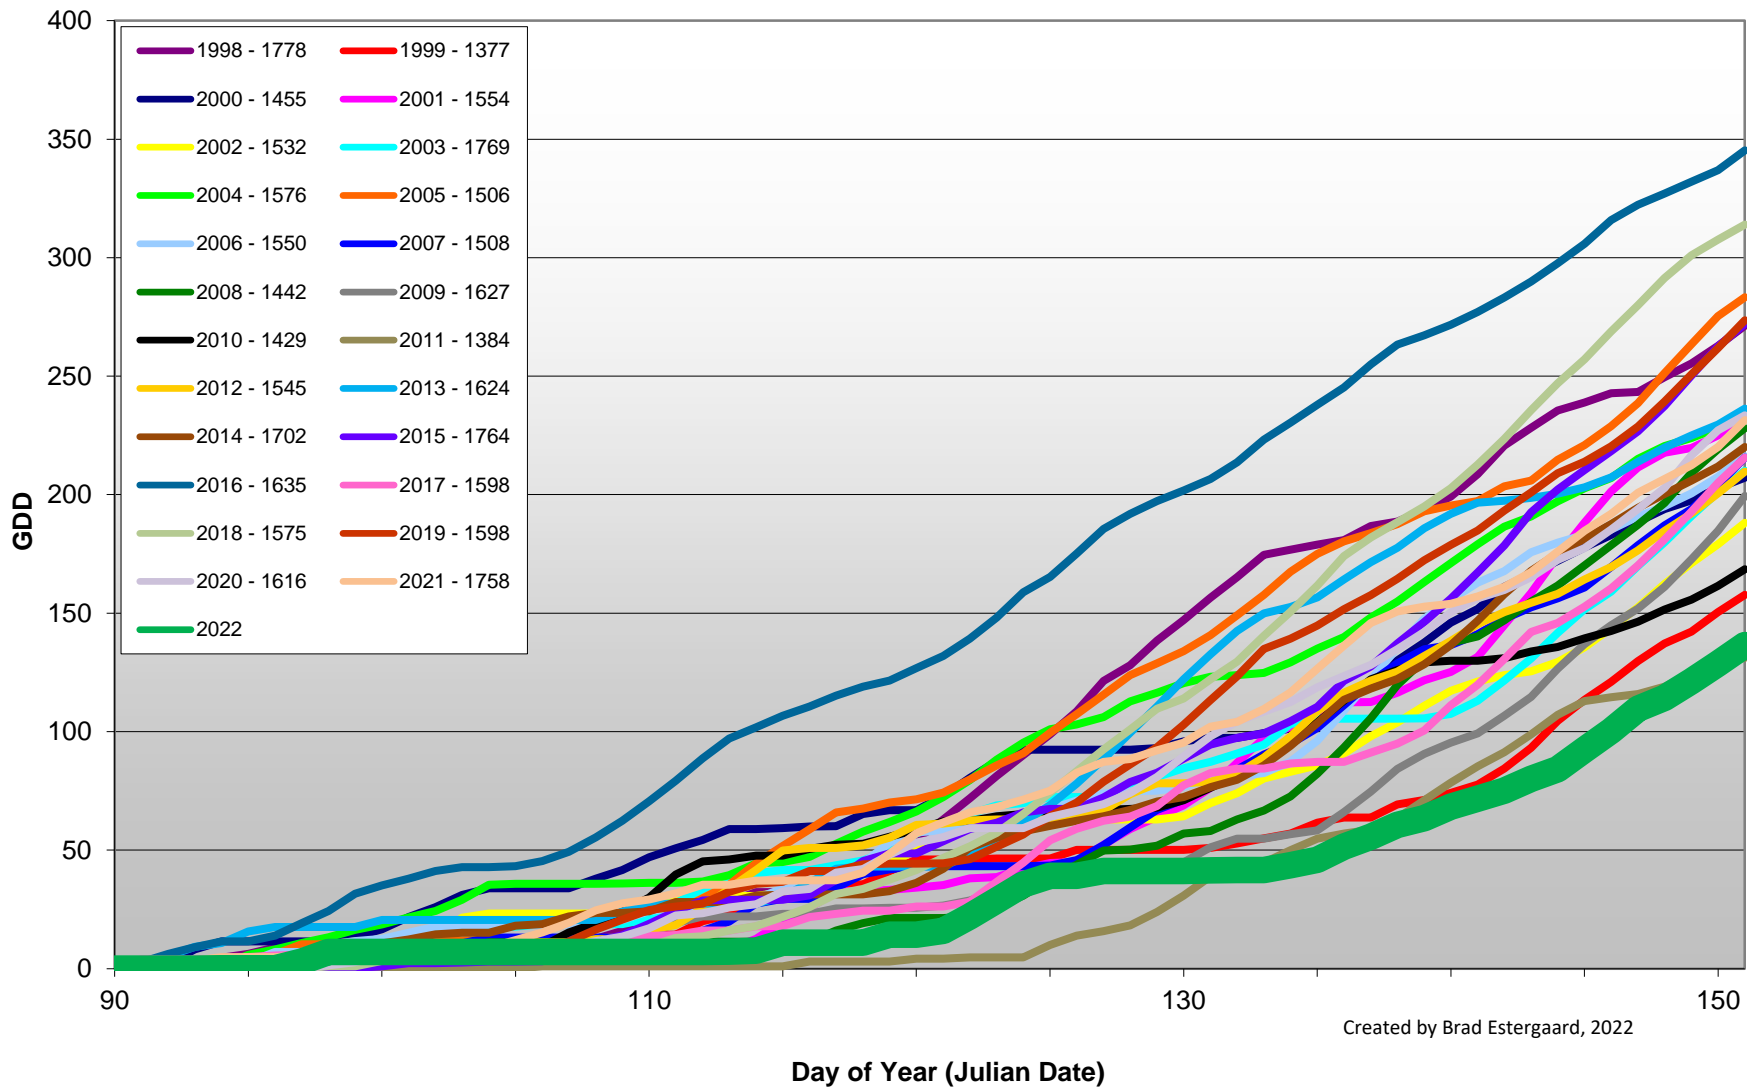

Summerland - Daily Growing Degree Day Accumulation - 1998-2022 - April + May

Created by Brad Estergaard, 2022

Day of Year (Julian Date)

Summerland - Growing Degree Day Accumulation - 1998-2022

Osoyoos - Total Monthly Growing Degree Days [MAY] - 1998-2022

May

Created by Brad Estergaard, 2022

Month

Osoyoos - Total Monthly Growing Degree Days - April + May - 1998-2022

Created by Brad Estergaard, 2022

Osoyoos - Daily Growing Degree Day Accumulation - 1998-2022 - April + May

Osoyoos - Growing Degree Day Accumulation - 1998-2022

West Kelowna (Boucherie Road – South) - Total Monthly Growing Degree Days [MAY] 2015-2022

Created by Brad Estergaard, 2022

West Kelowna (Boucherie Road – South) - Total Monthly Growing Degree Days April + May - 2015-2022

Created by Brad Estergaard, 2022

Month

West Kelowna (Boucherie Road – South) - Daily Growing Degree Day Accumulation 2015-2022 - April + May

Created by Brad Estergaard, 2022

Day of Year (Julian Date)

West Kelowna (Boucherie Road – South) - Growing Degree Day Accumulation - 2015-2021