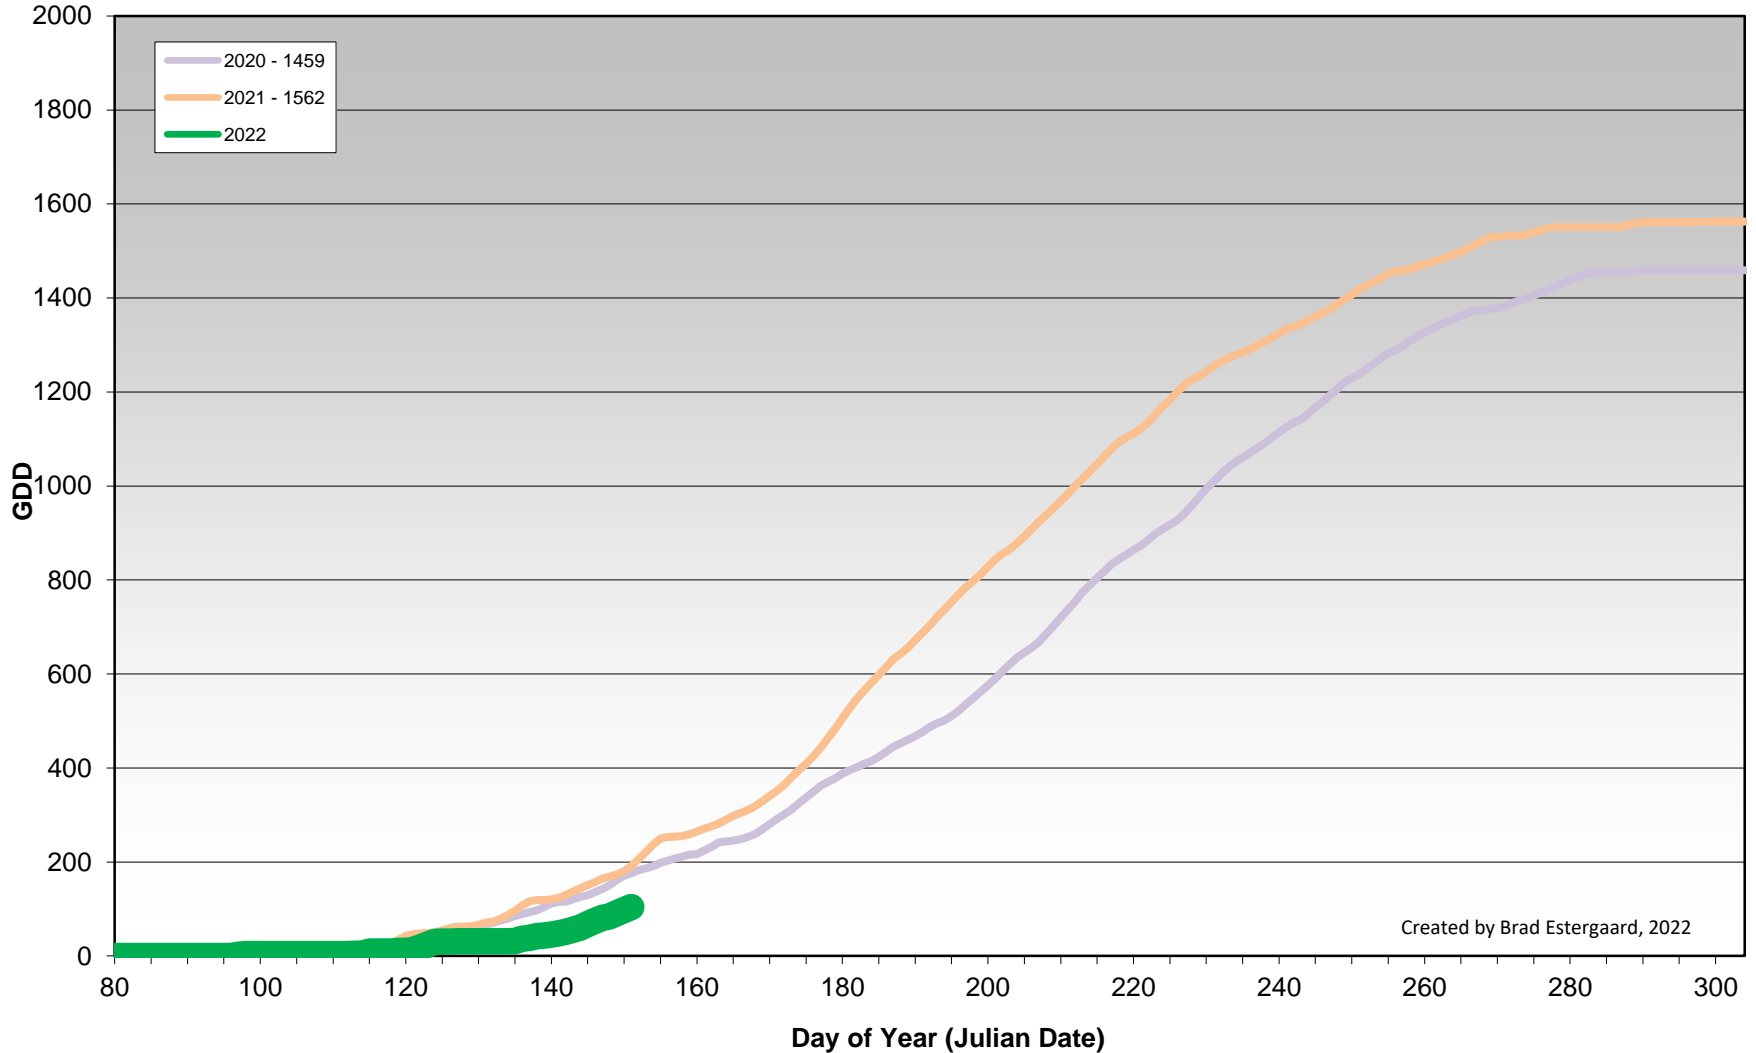

Created by Brad Estergaard, 2022

Naramata Bench - Daily Growing Degree Day Accumulation - 2020-2022 - April + May

Created by Brad Estergaard, 2022

Naramata Bench - Growing Degree Day Accumulation - 2020-2022

Created by Brad Estergaard, 2022

Okanagan Falls - Total Monthly Growing Degree Days [MAY] - 2020-2022

Created by Brad Estergaard, 2022

Okanagan Falls - Total Monthly Growing Degree Days - April + May - 2020-2022

Okanagan Falls - Daily Growing Degree Day Accumulation - 2020-2022 - April + May

Created by Brad Estergaard, 2022

Okanagan Falls - Growing Degree Day Accumulation - 2020-2022

Created by Brad Estergaard, 2022