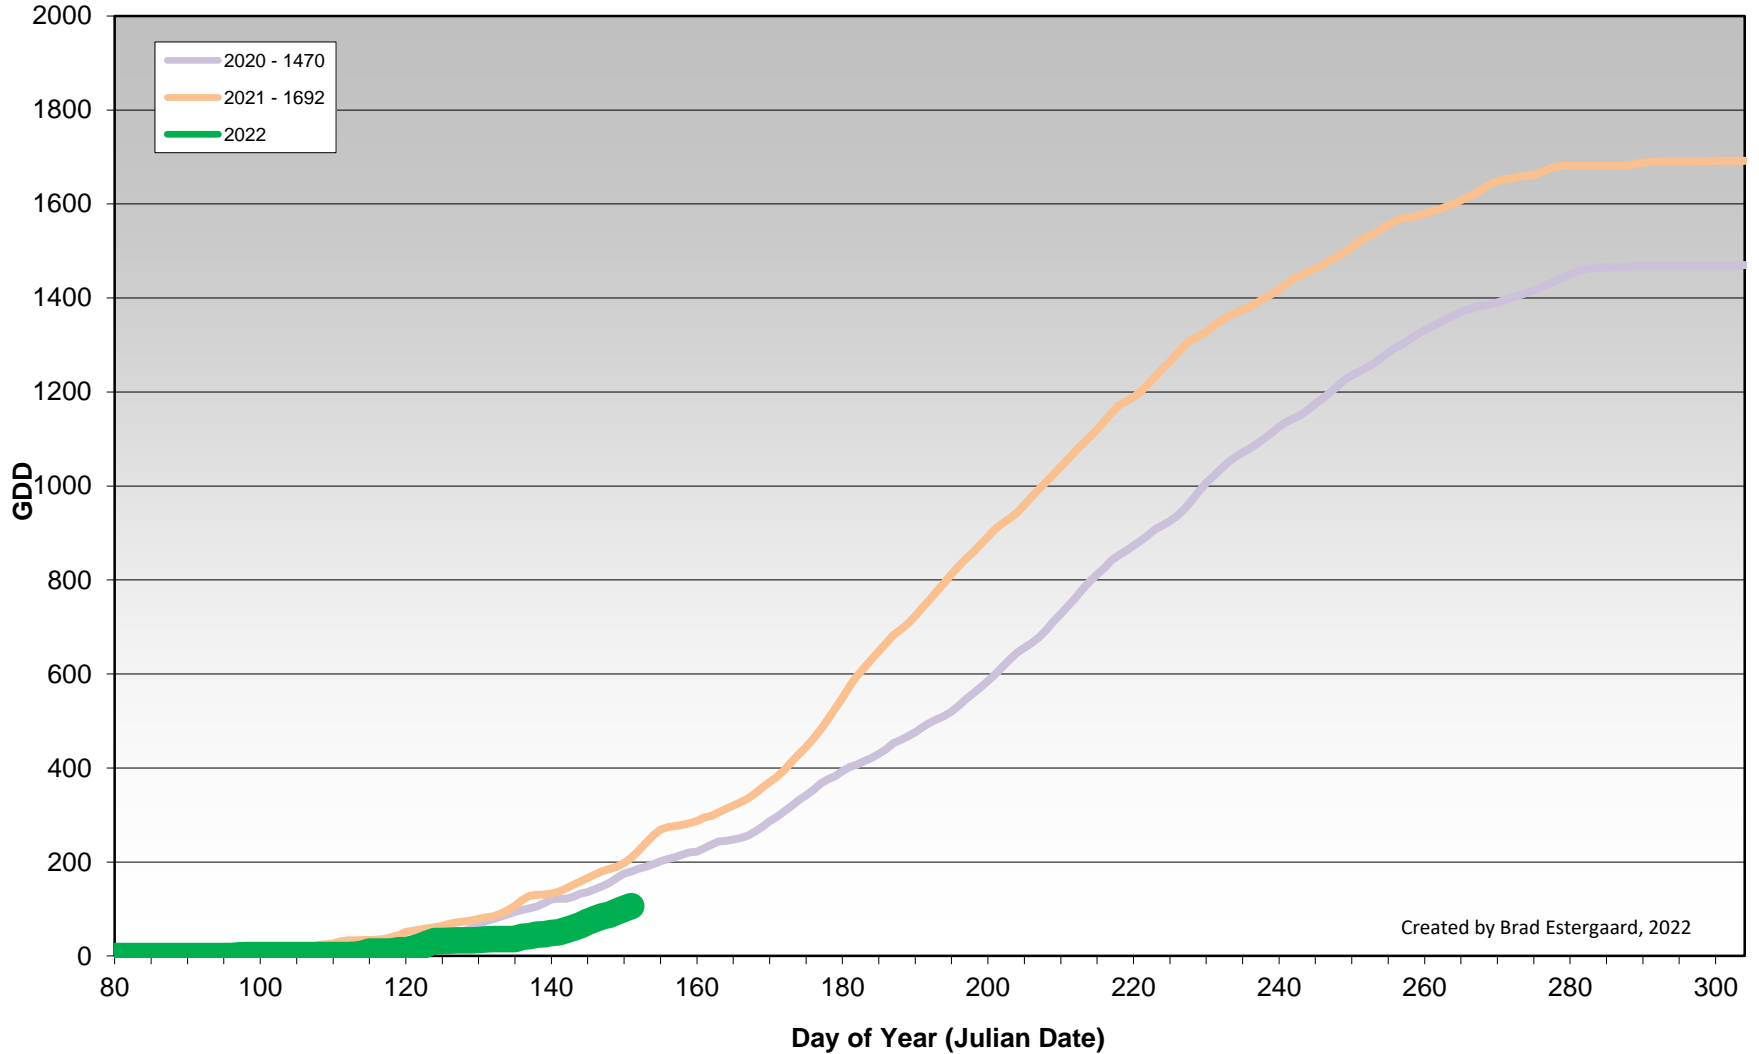

Created by Brad Estergaard, 2022

Naramata Bench - Total Monthly Growing Degree Days [MAY] - 2020-2022

Created by Brad Estergaard, 2022

Naramata Bench - Total Monthly Growing Degree Days - April + May - 2020-2022

Created by Brad Estergaard, 2022

Naramata Bench - Daily Growing Degree Day Accumulation - 2020-2022 - April + May

Created by Brad Estergaard, 2022

Naramata Bench - Growing Degree Day Accumulation - 2020-2022