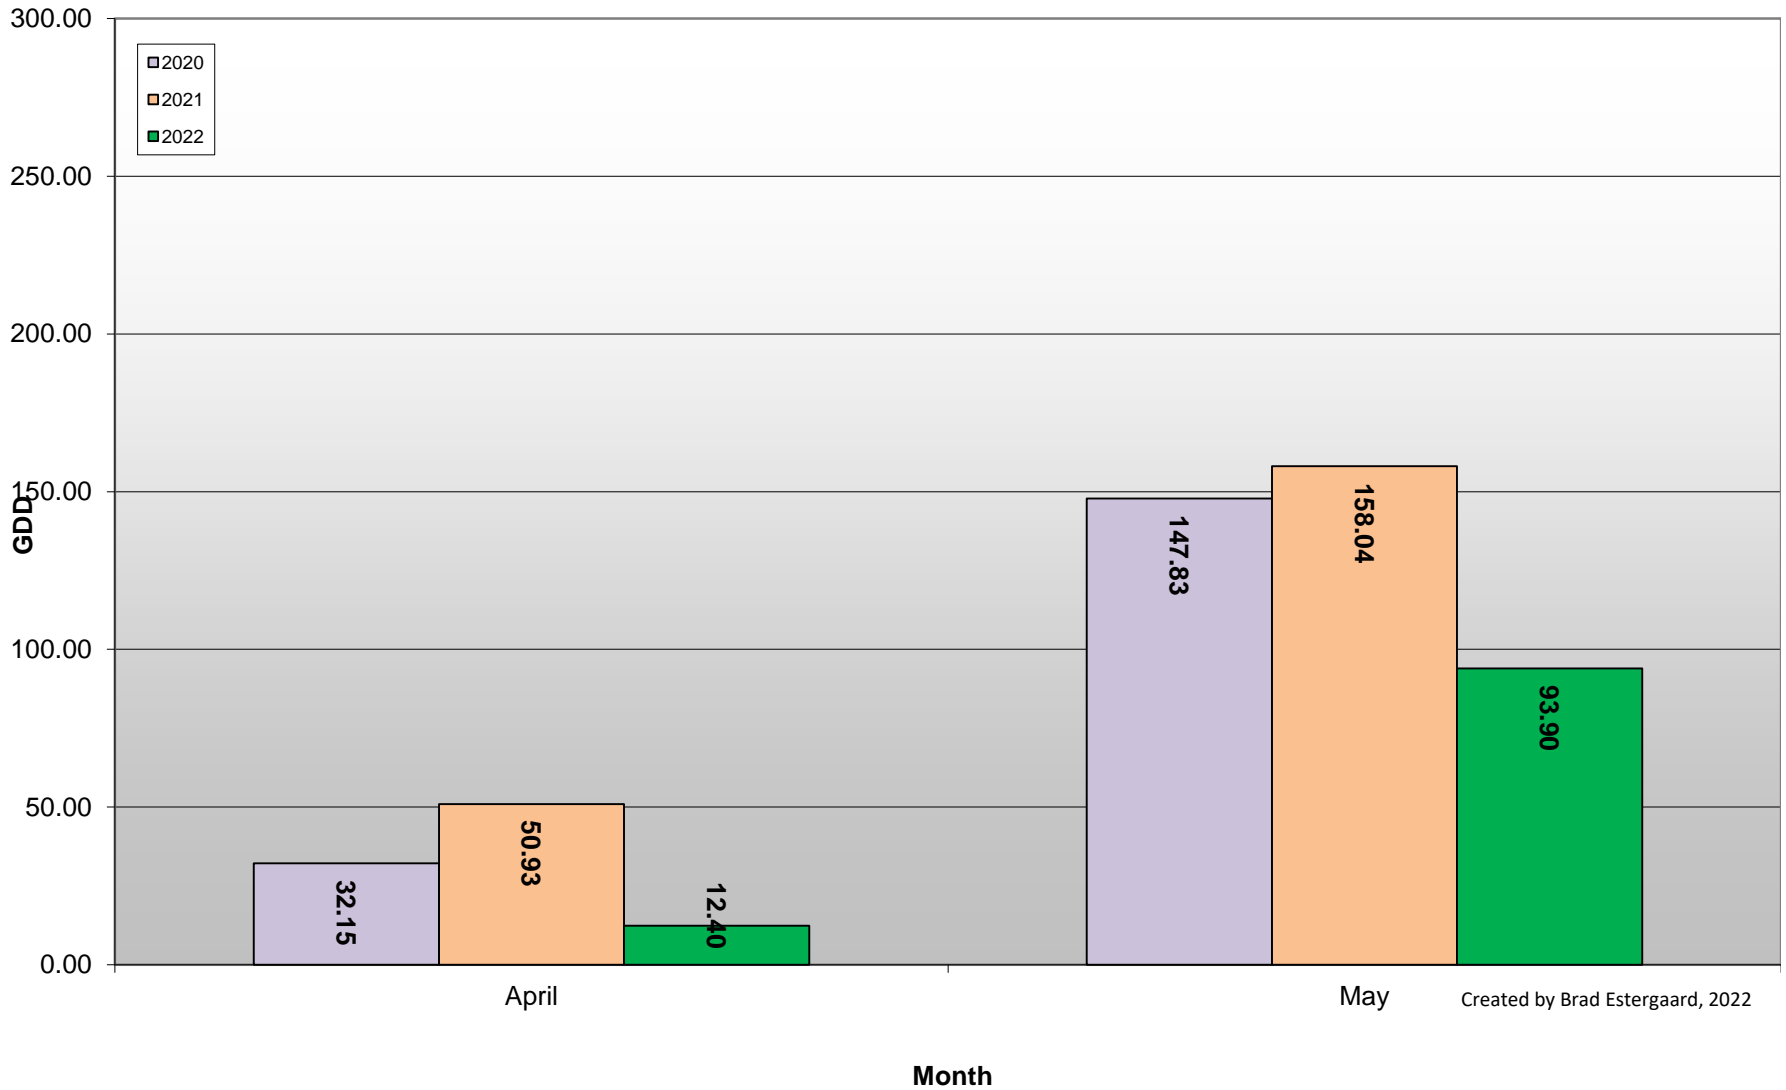

Created by Brad Estergaard, 2022

Month

West Kelowna (Boucherie Road – South) - Daily Growing Degree Day Accumulation 2015-2022 - April + May

Created by Brad Estergaard, 2022

Day of Year (Julian Date)

West Kelowna (Boucherie Road – South) - Growing Degree Day Accumulation - 2015-2021

Created by Brad Estergaard, 2022

Naramata Bench - Total Monthly Growing Degree Days [MAY] - 2020-2022

Created by Brad Estergaard, 2022

Naramata Bench - Total Monthly Growing Degree Days - April + May - 2020-2022

Created by Brad Estergaard, 2022

Naramata Bench - Daily Growing Degree Day Accumulation - 2020-2022 - April + May

Created by Brad Estergaard, 2022

Naramata Bench - Growing Degree Day Accumulation - 2020-2022