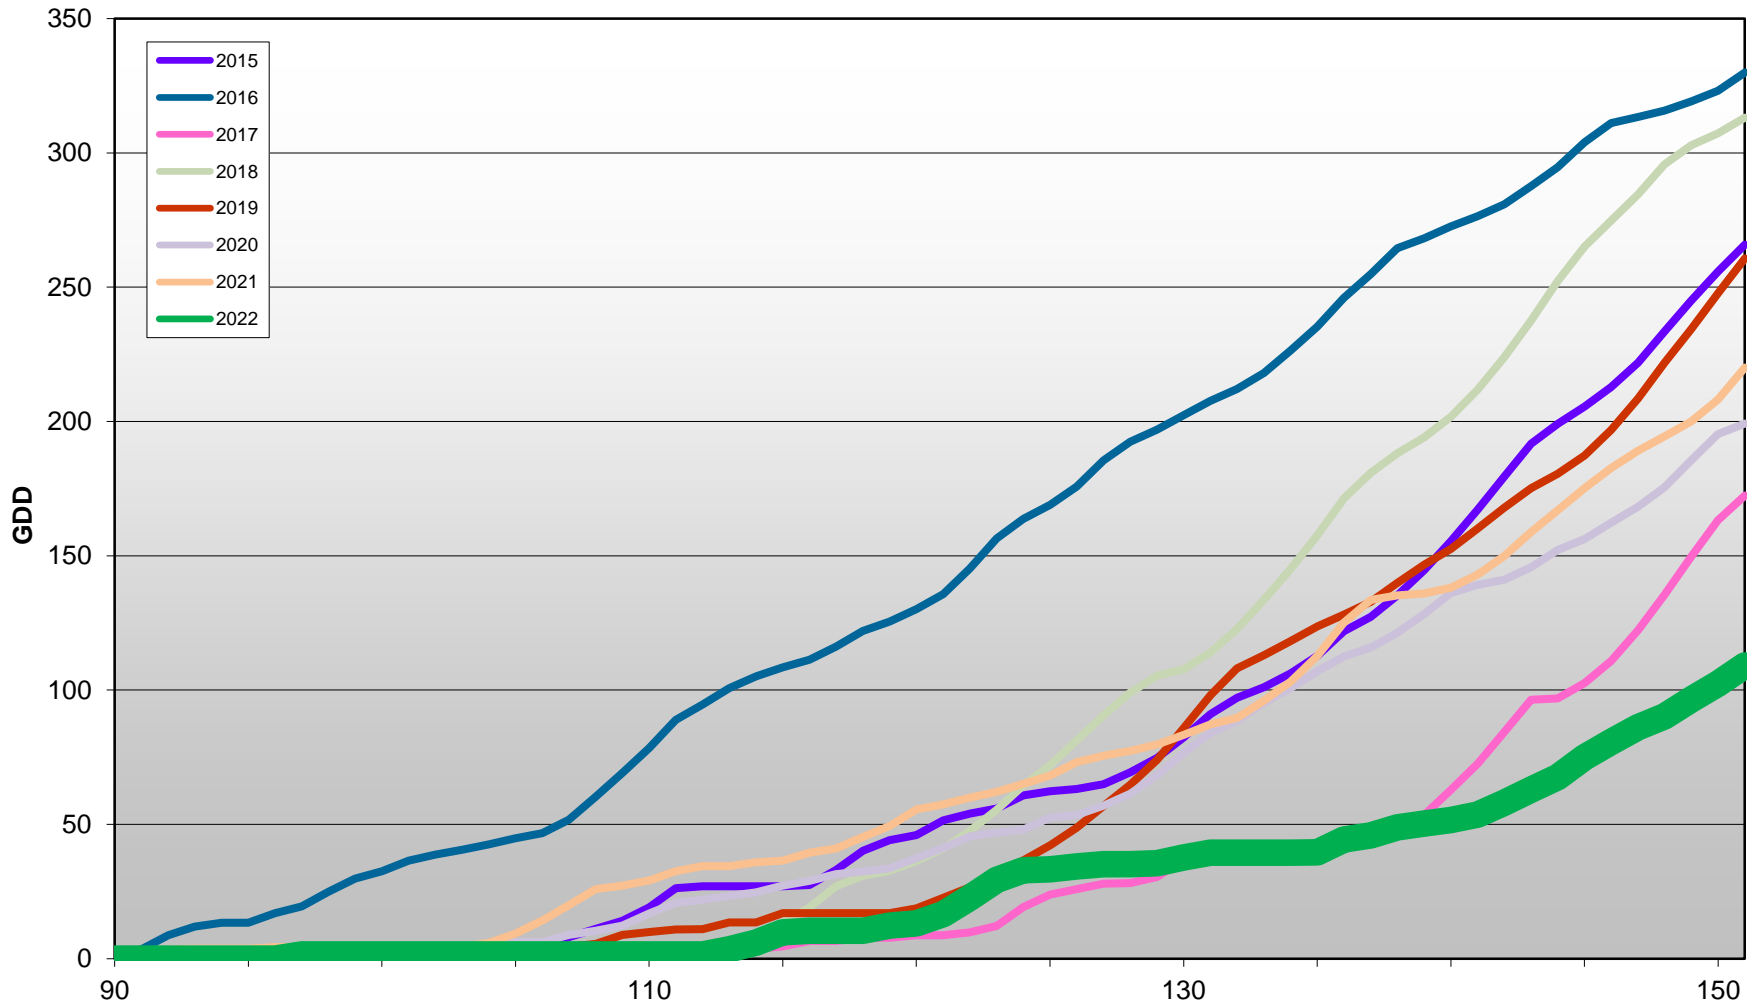

May

Created by Brad Estergaard, 2022

Month

Osoyoos - Total Monthly Growing Degree Days - April + May - 1998-2022

Created by Brad Estergaard, 2022

Osoyoos - Daily Growing Degree Day Accumulation - 1998-2022 - April + May

Osoyoos - Growing Degree Day Accumulation - 1998-2022

West Kelowna (Boucherie Road – South) - Total Monthly Growing Degree Days [MAY] 2015-2022

Created by Brad Estergaard, 2022

West Kelowna (Boucherie Road – South) - Total Monthly Growing Degree Days April + May - 2015-2022

Created by Brad Estergaard, 2022

Month

West Kelowna (Boucherie Road – South) - Daily Growing Degree Day Accumulation 2015-2022 - April + May

Created by Brad Estergaard, 2022

Day of Year (Julian Date)

West Kelowna (Boucherie Road – South) - Growing Degree Day Accumulation - 2015-2021

Created by Brad Estergaard, 2022

Naramata Bench - Total Monthly Growing Degree Days [MAY] - 2020-2022

Created by Brad Estergaard, 2022

Naramata Bench - Total Monthly Growing Degree Days - April + May - 2020-2022