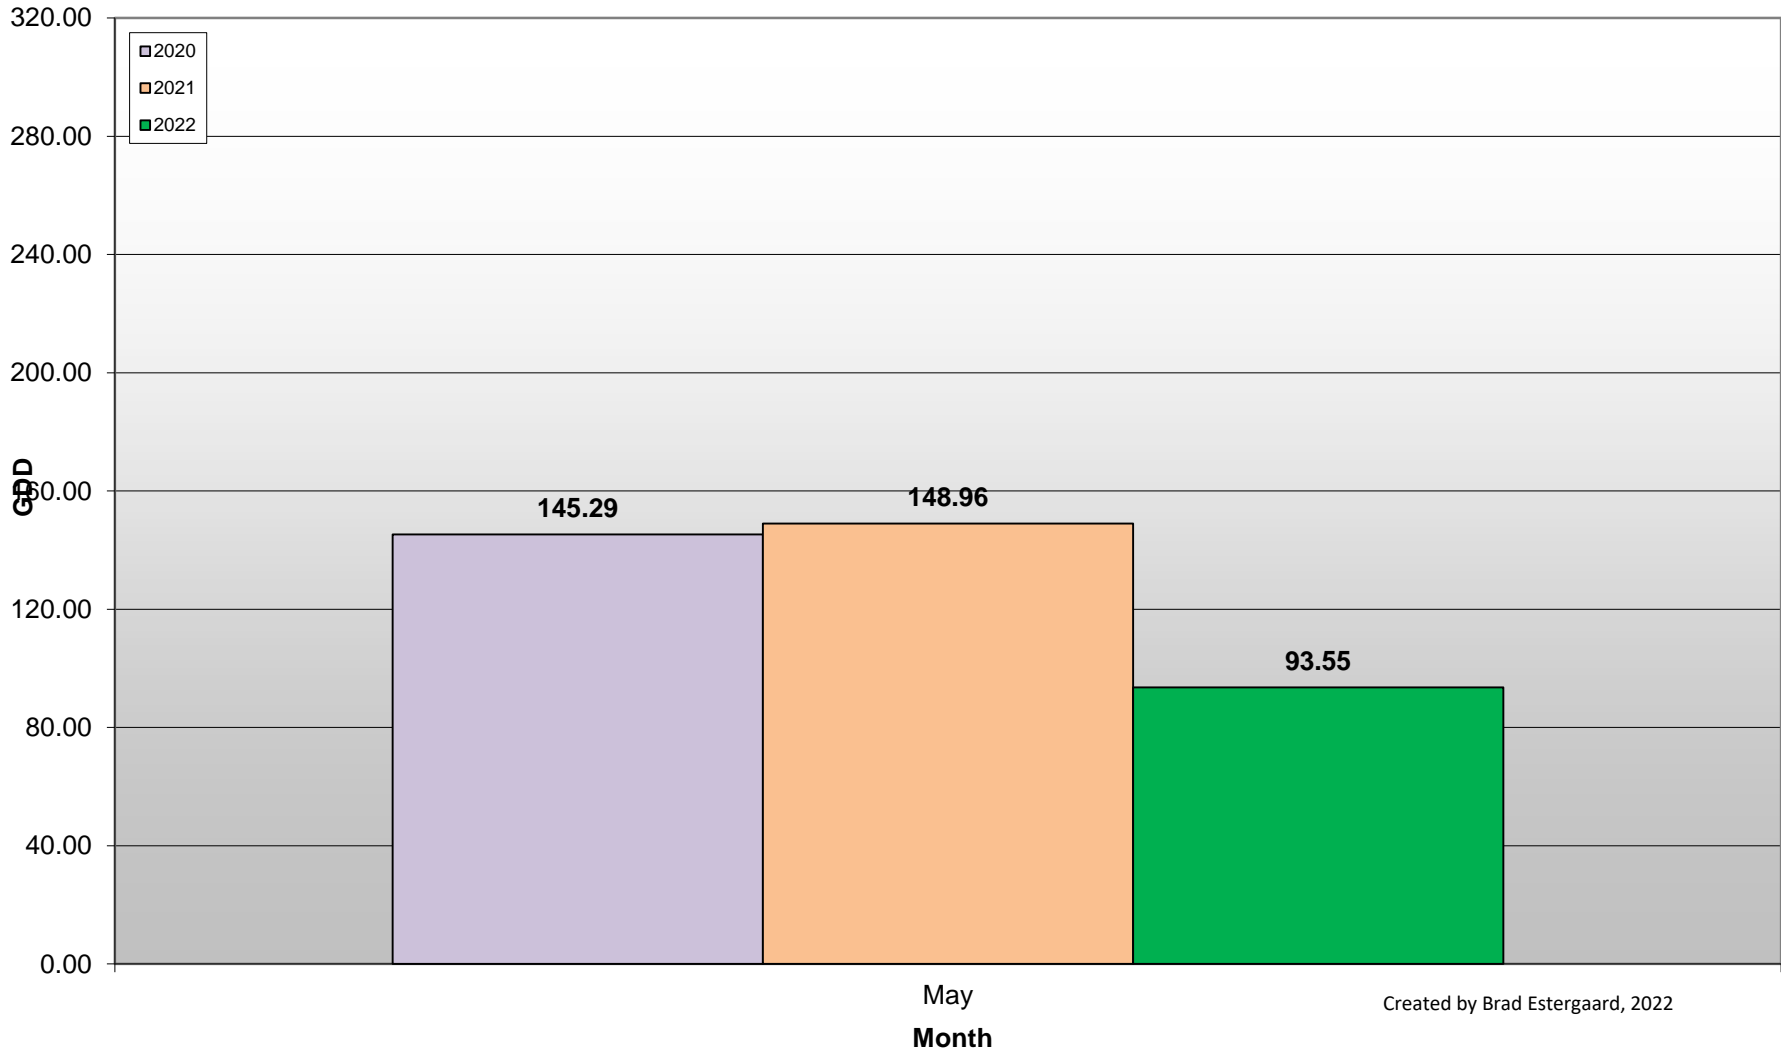

Okanagan Falls - Total Monthly Growing Degree Days [MAY] - 2020-2022

Created by Brad Estergaard, 2022