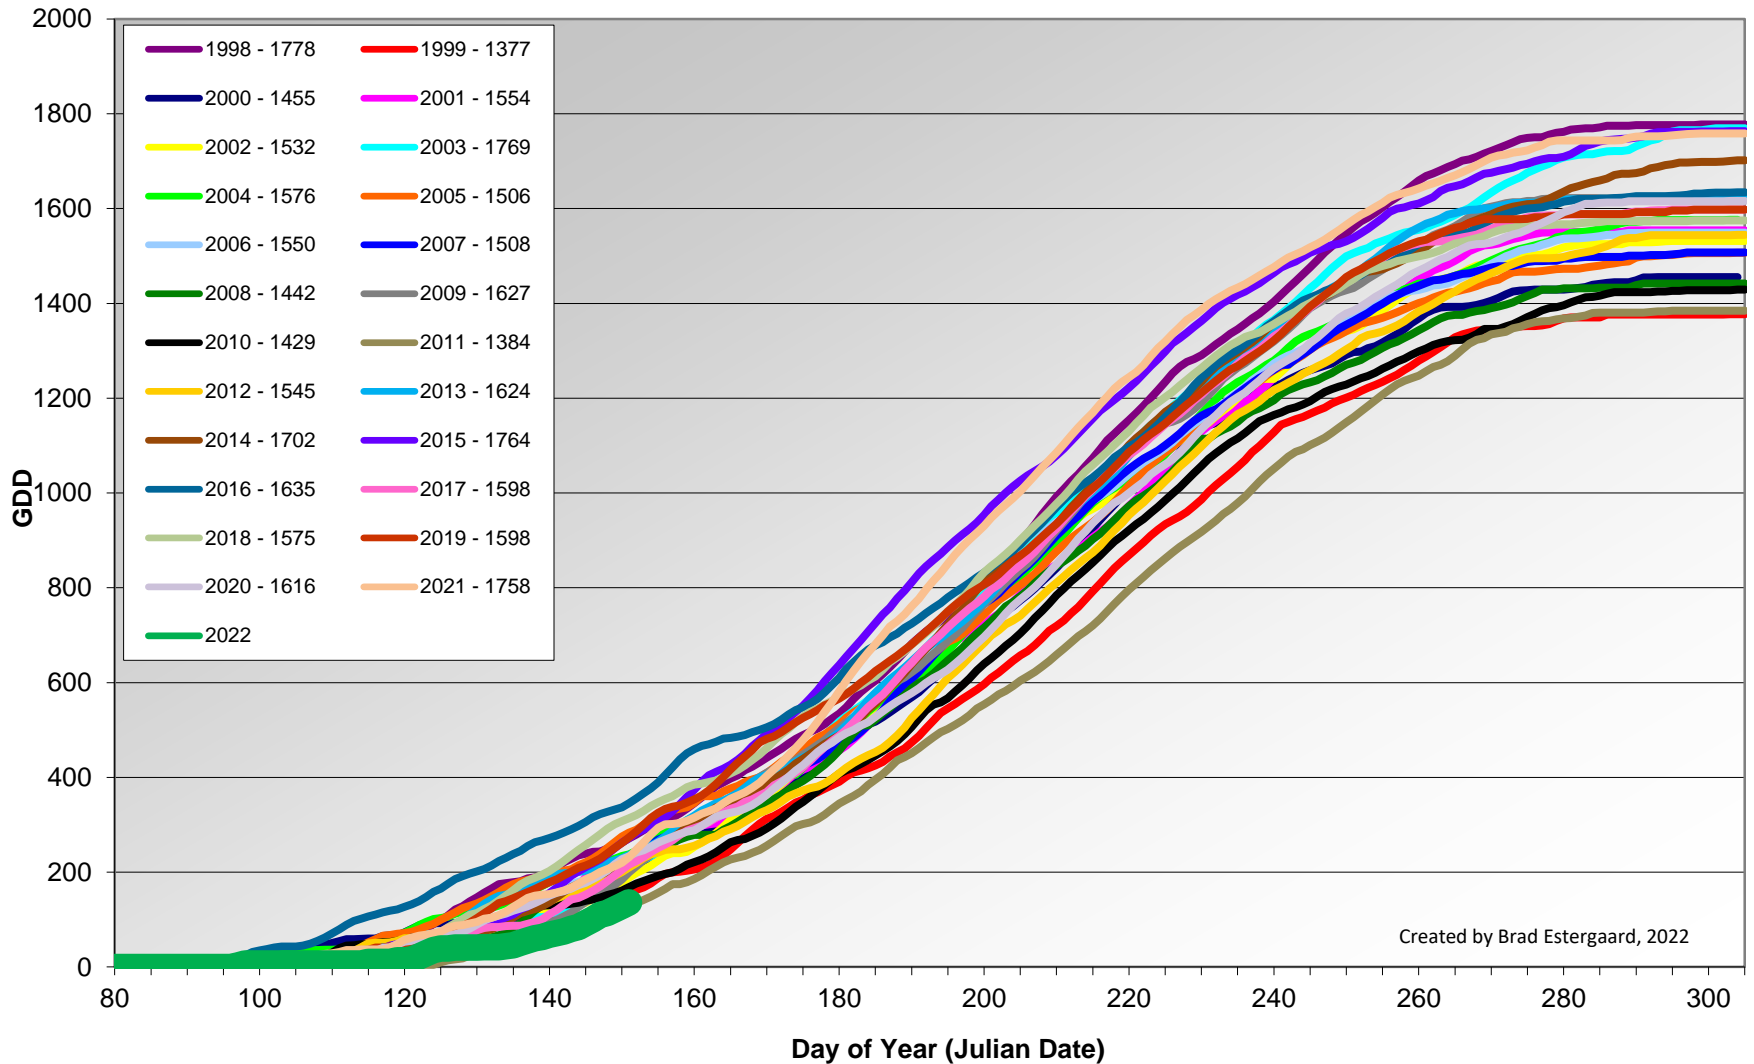

Summerland - Daily Growing Degree Day Accumulation - 1998-2022 - April + May

Created by Brad Estergaard, 2022

Day of Year (Julian Date)

Summerland - Growing Degree Day Accumulation - 1998-2022

Osoyoos - Total Monthly Growing Degree Days [MAY] - 1998-2022

May

Created by Brad Estergaard, 2022

Month

Osoyoos - Total Monthly Growing Degree Days - April + May - 1998-2022

Created by Brad Estergaard, 2022

Osoyoos - Daily Growing Degree Day Accumulation - 1998-2022 - April + May

Osoyoos - Growing Degree Day Accumulation - 1998-2022

West Kelowna (Boucherie Road – South) - Total Monthly Growing Degree Days [MAY] 2015-2022

Created by Brad Estergaard, 2022

West Kelowna (Boucherie Road – South) - Total Monthly Growing Degree Days April + May - 2015-2022

Created by Brad Estergaard, 2022

Month

West Kelowna (Boucherie Road – South) - Daily Growing Degree Day Accumulation 2015-2022 - April + May

Created by Brad Estergaard, 2022

Day of Year (Julian Date)

West Kelowna (Boucherie Road – South) - Growing Degree Day Accumulation - 2015-2021