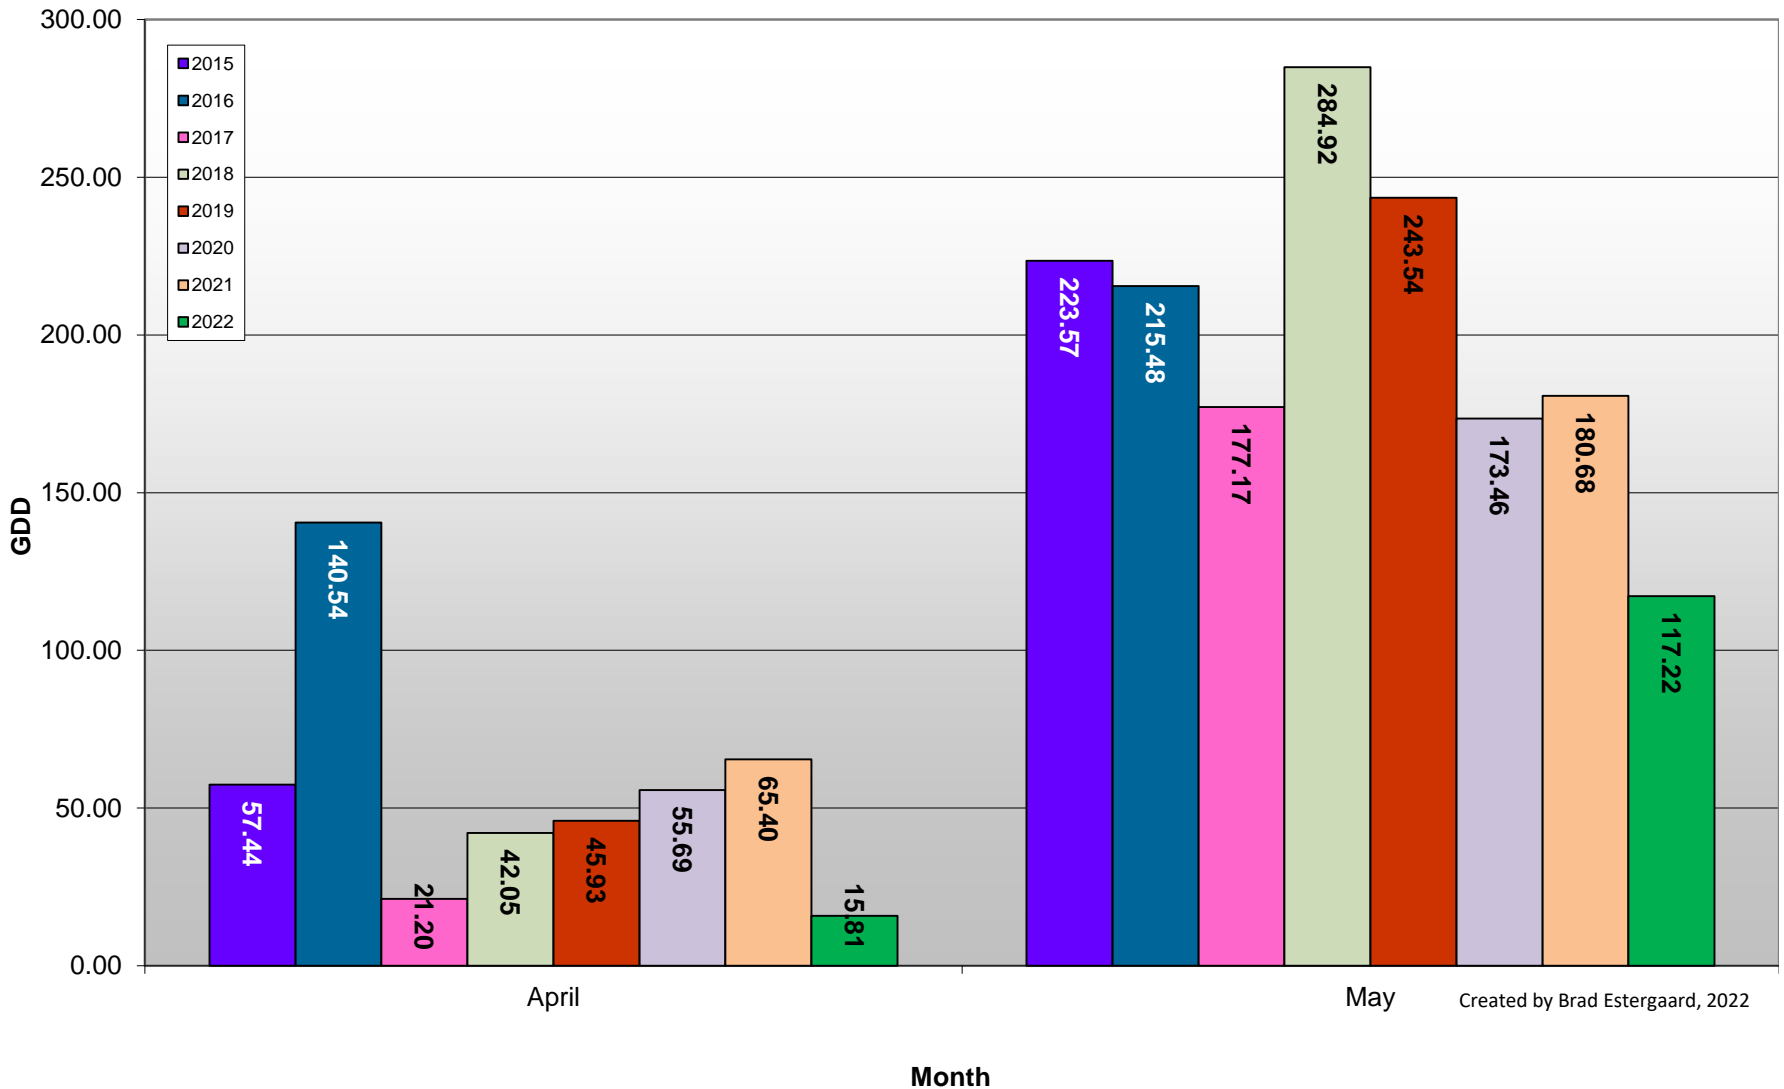

Created by Brad Estergaard, 2022

Okanagan Falls - Total Monthly Growing Degree Days [MAY] - 2020-2022

Created by Brad Estergaard, 2022

Okanagan Falls - Total Monthly Growing Degree Days - April + May - 2020-2022

Okanagan Falls - Daily Growing Degree Day Accumulation - 2020-2022 - April + May

Created by Brad Estergaard, 2022

Okanagan Falls - Growing Degree Day Accumulation - 2020-2022

Created by Brad Estergaard, 2022

Golden Mile (Oliver) - Total Monthly Growing Degree Days [MAY] - 2015-2022

Golden Mile (Oliver) - Total Monthly Growing Degree Days - April + May - 2015-2022

Golden Mile (Oliver) - Daily Growing Degree Day Accumulation - 2015-2022 - April + May