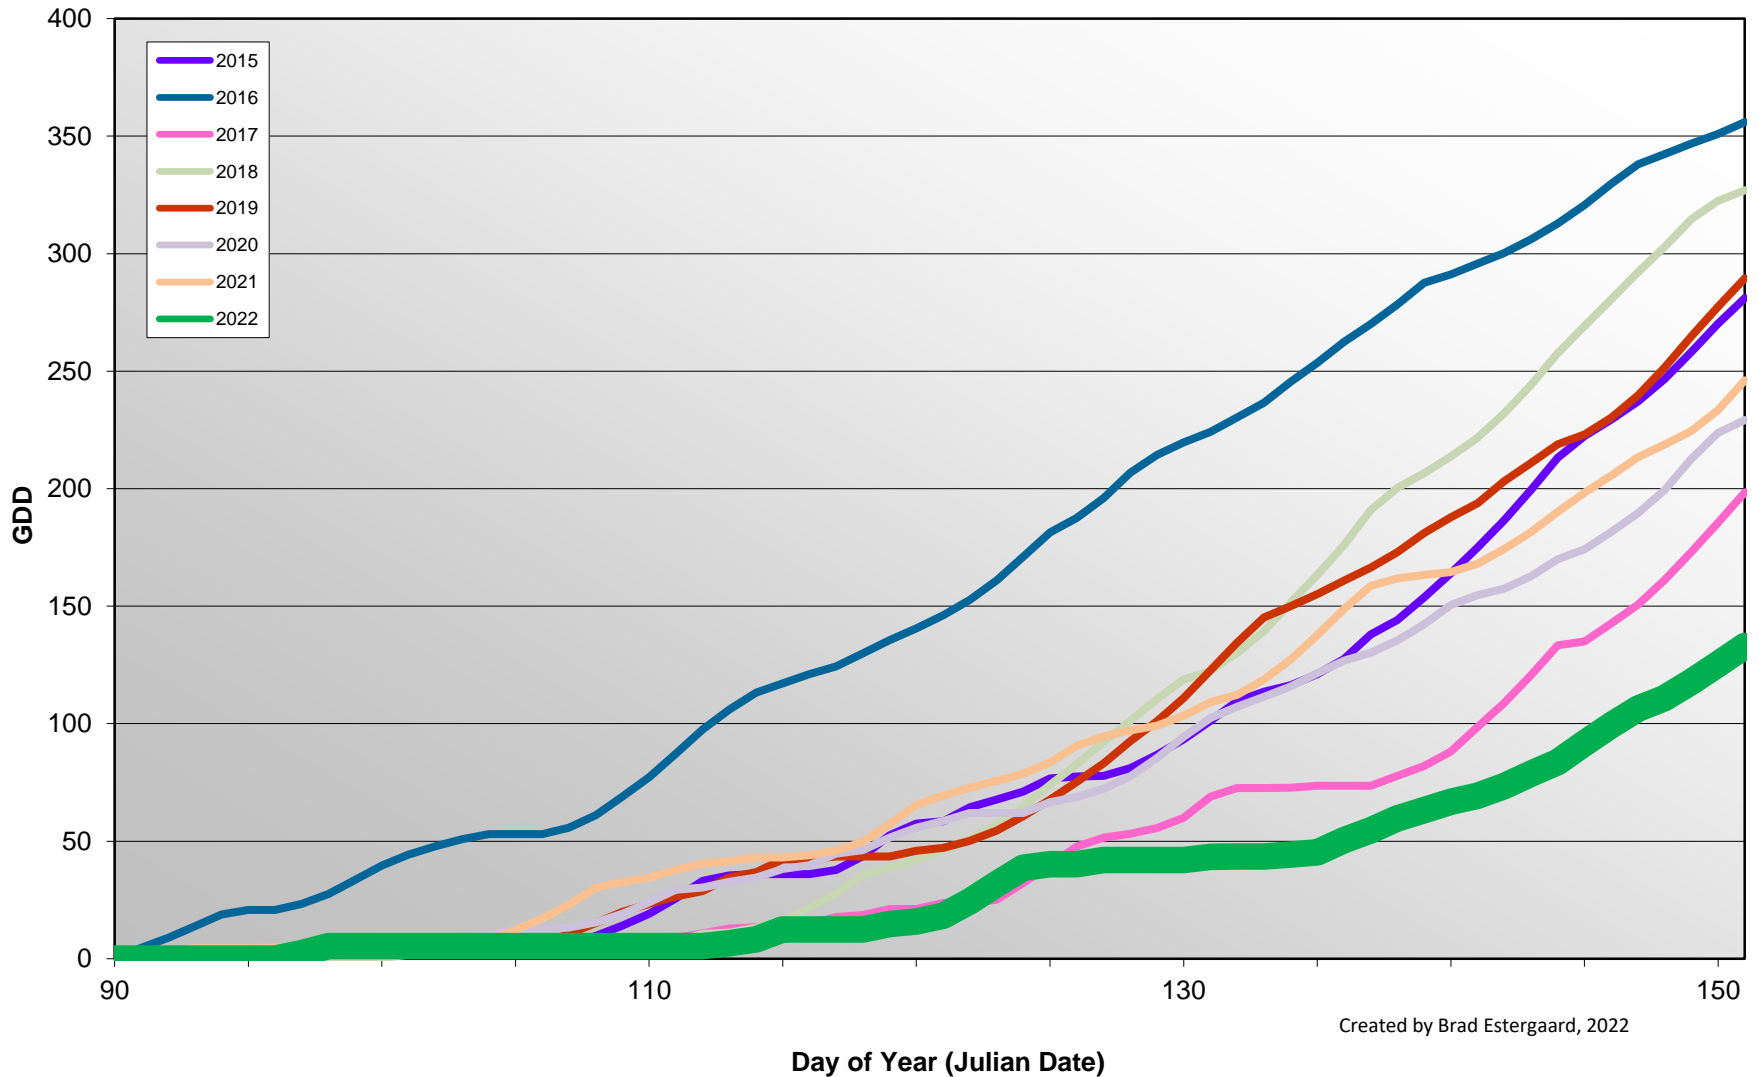

Created by Brad Estergaard, 2022

Okanagan Falls - Total Monthly Growing Degree Days [MAY] - 2020-2022

Created by Brad Estergaard, 2022

Okanagan Falls - Total Monthly Growing Degree Days - April + May - 2020-2022

Okanagan Falls - Daily Growing Degree Day Accumulation - 2020-2022 - April + May

Created by Brad Estergaard, 2022

Okanagan Falls - Growing Degree Day Accumulation - 2020-2022

Created by Brad Estergaard, 2022

Golden Mile (Oliver) - Total Monthly Growing Degree Days [MAY] - 2015-2022

Golden Mile (Oliver) - Total Monthly Growing Degree Days - April + May - 2015-2022

Golden Mile (Oliver) - Daily Growing Degree Day Accumulation - 2015-2022 - April + May