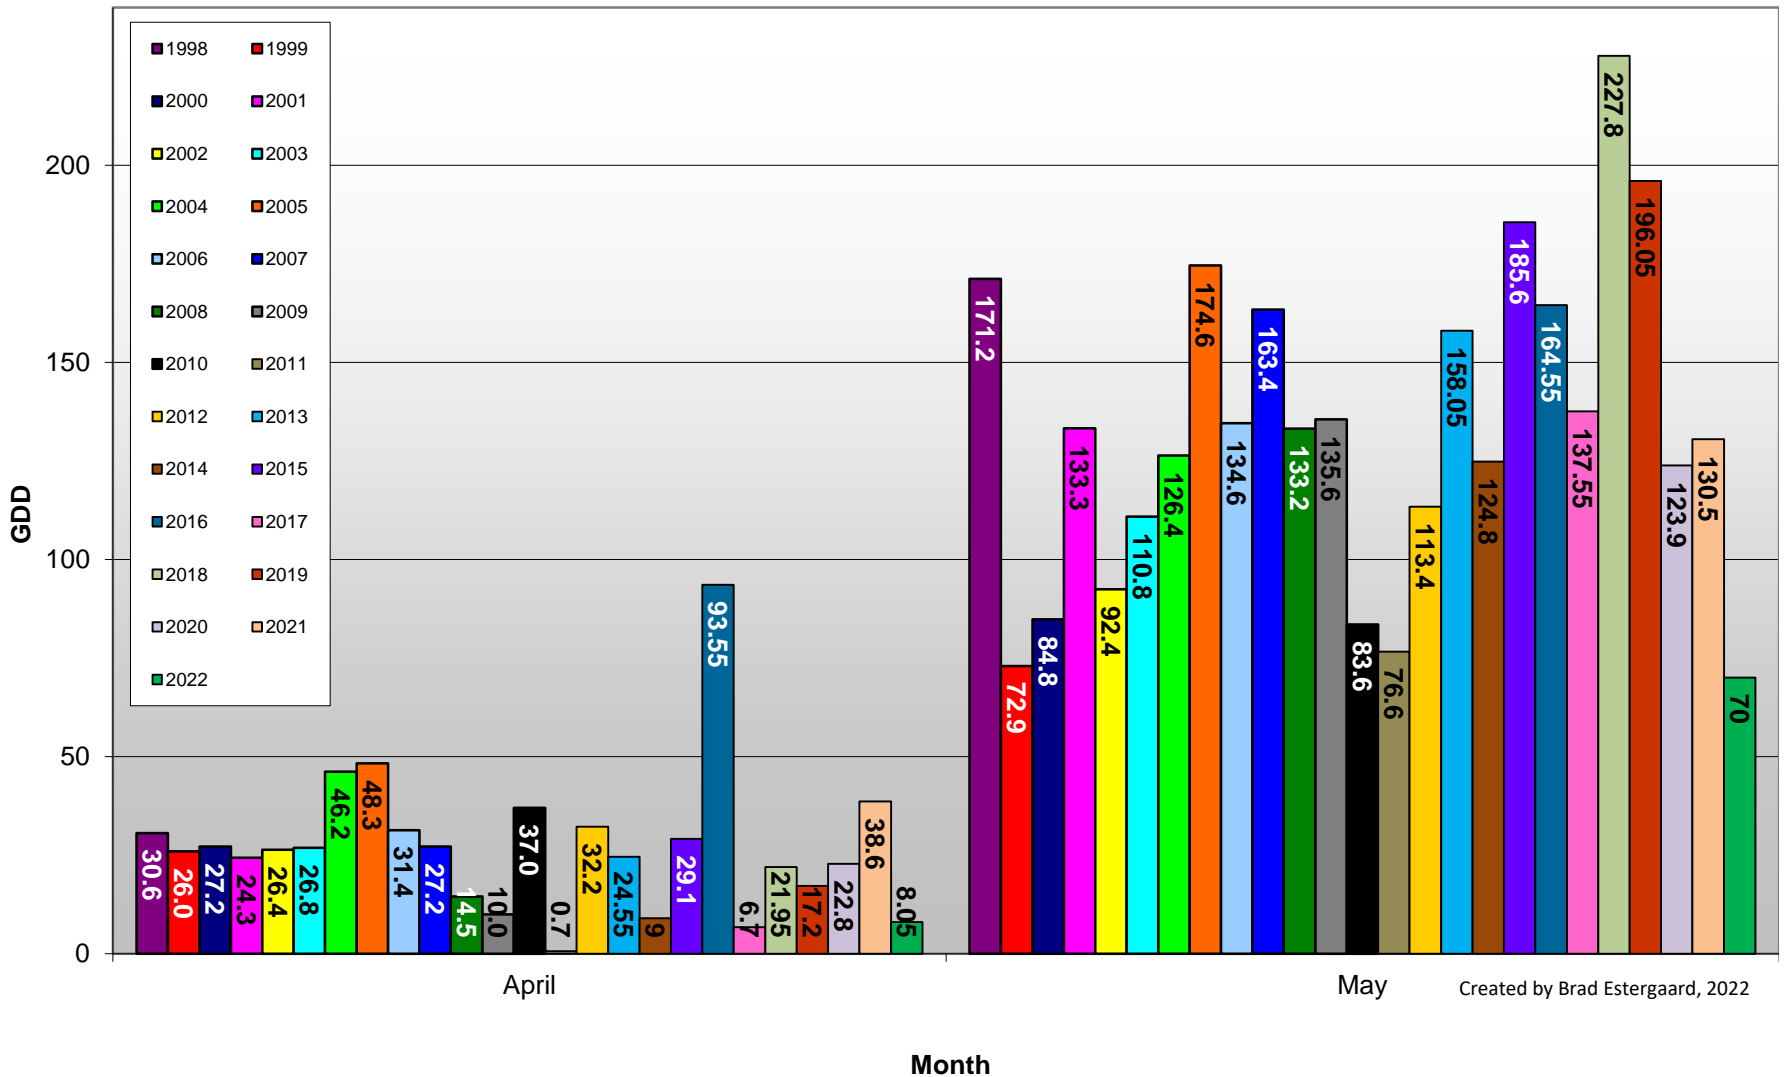

Summerland - Total Monthly Growing Degree Days [MAY] - 1998-2022

May

Month

Created by Brad Estergaard, 2022

Summerland - Total Monthly Growing Degree Days - April + May - 1998-2022

Created by Brad Estergaard, 2022

Summerland - Daily Growing Degree Day Accumulation - 1998-2022 - April + May

Created by Brad Estergaard, 2022

Day of Year (Julian Date)

Summerland - Growing Degree Day Accumulation - 1998-2022

Osoyoos - Total Monthly Growing Degree Days [MAY] - 1998-2022

Created by Brad Estergaard, 2022

Month

West Kelowna (Boucherie Road – South) - Daily Growing Degree Day Accumulation 2015-2022 - April + May

Created by Brad Estergaard, 2022

Day of Year (Julian Date)

West Kelowna (Boucherie Road – South) - Growing Degree Day Accumulation - 2015-2021

Golden Mile (Oliver) - Total Monthly Growing Degree Days [MAY] - 2015-2022

Golden Mile (Oliver) - Total Monthly Growing Degree Days - April + May - 2015-2022

Golden Mile (Oliver) - Daily Growing Degree Day Accumulation - 2015-2022 - April + May