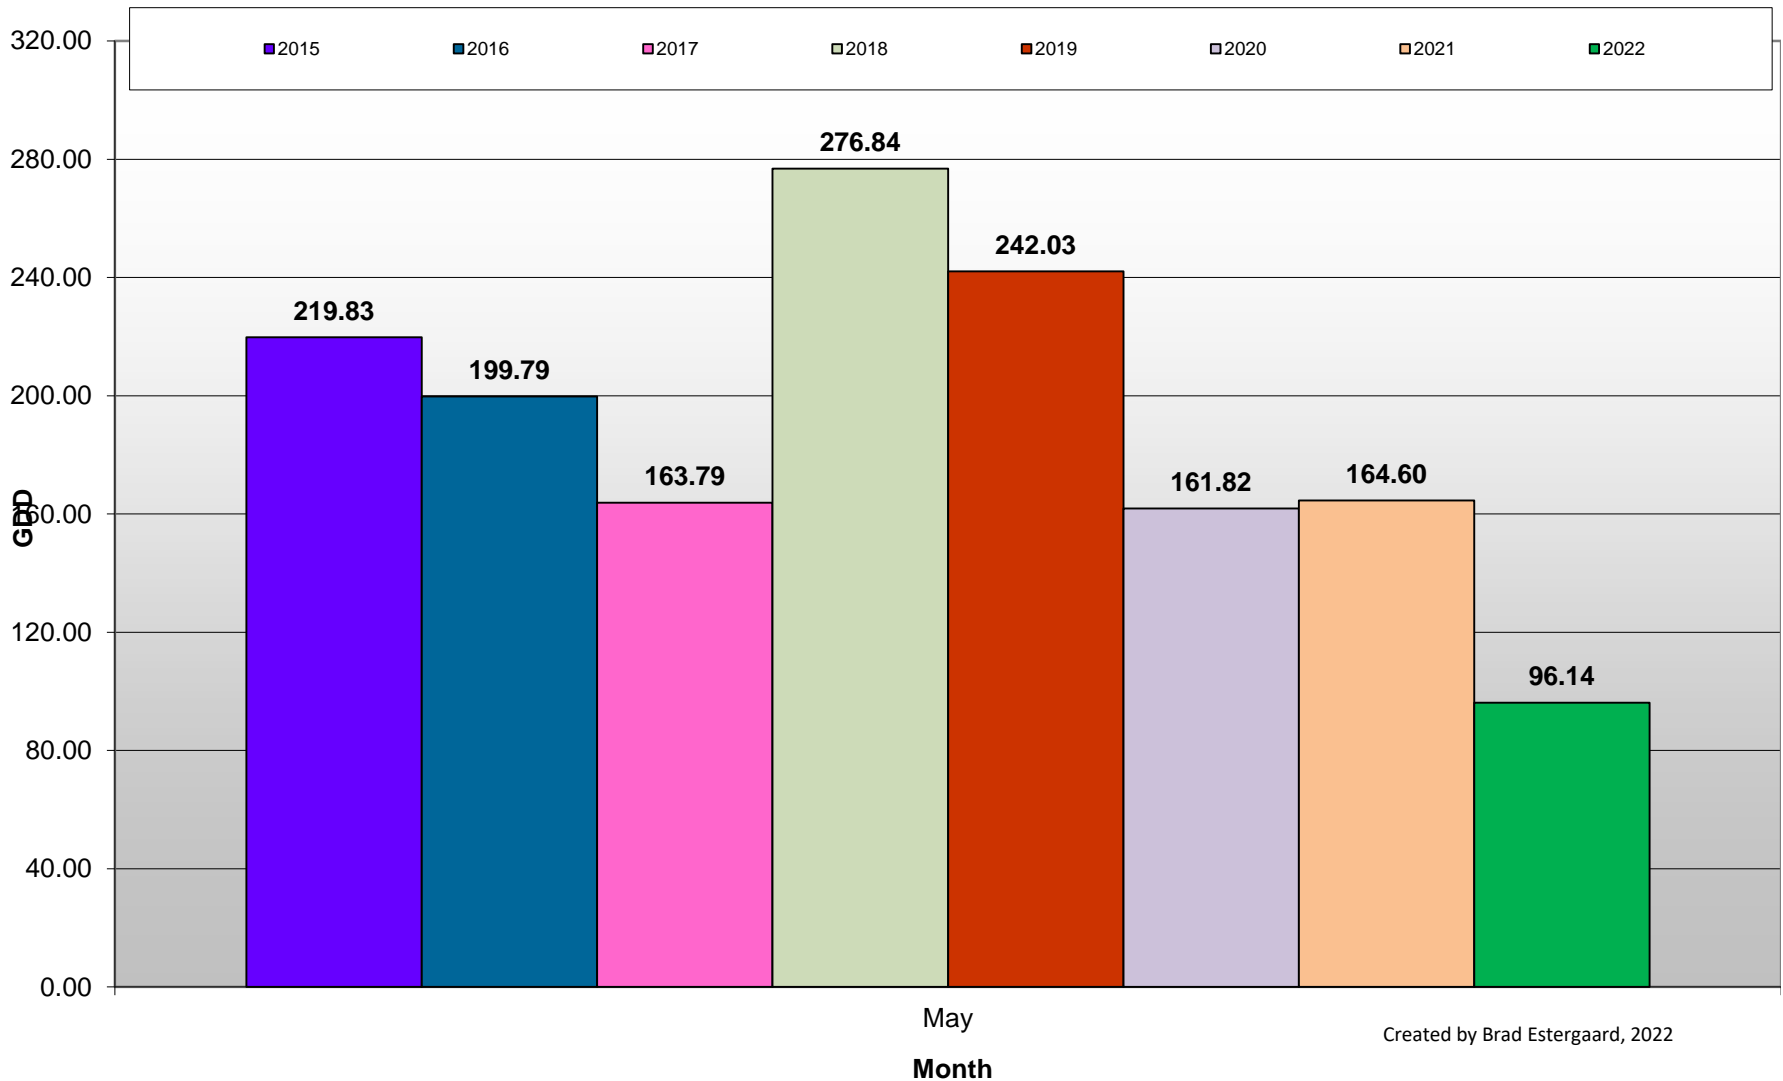

West Kelowna (Boucherie Road – South) - Total Monthly Growing Degree Days [MAY] 2015-2022

Created by Brad Estergaard, 2022