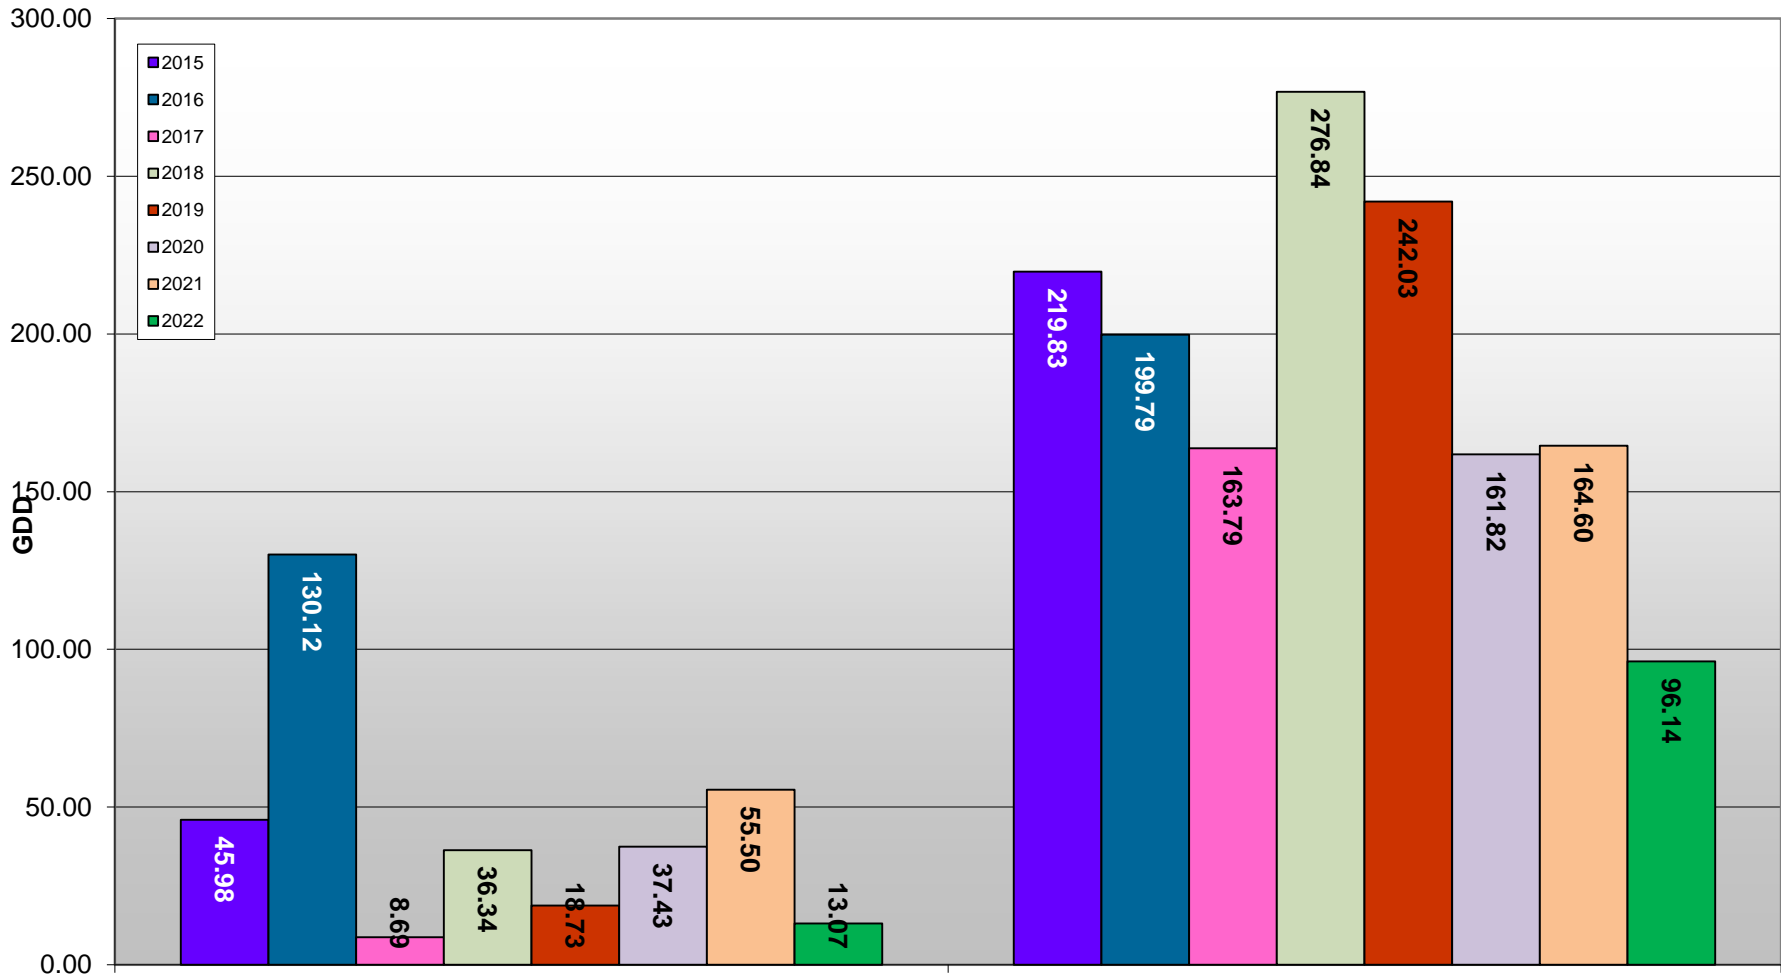

Osoyoos - Growing Degree Day Accumulation - 1998-2022

West Kelowna (Boucherie Road – South) - Total Monthly Growing Degree Days [MAY] 2015-2022

Created by Brad Estergaard, 2022

West Kelowna (Boucherie Road – South) - Total Monthly Growing Degree Days April + May - 2015-2022

Created by Brad Estergaard, 2022

Month

West Kelowna (Boucherie Road – South) - Daily Growing Degree Day Accumulation 2015-2022 - April + May

Created by Brad Estergaard, 2022

Day of Year (Julian Date)

West Kelowna (Boucherie Road – South) - Growing Degree Day Accumulation - 2015-2021