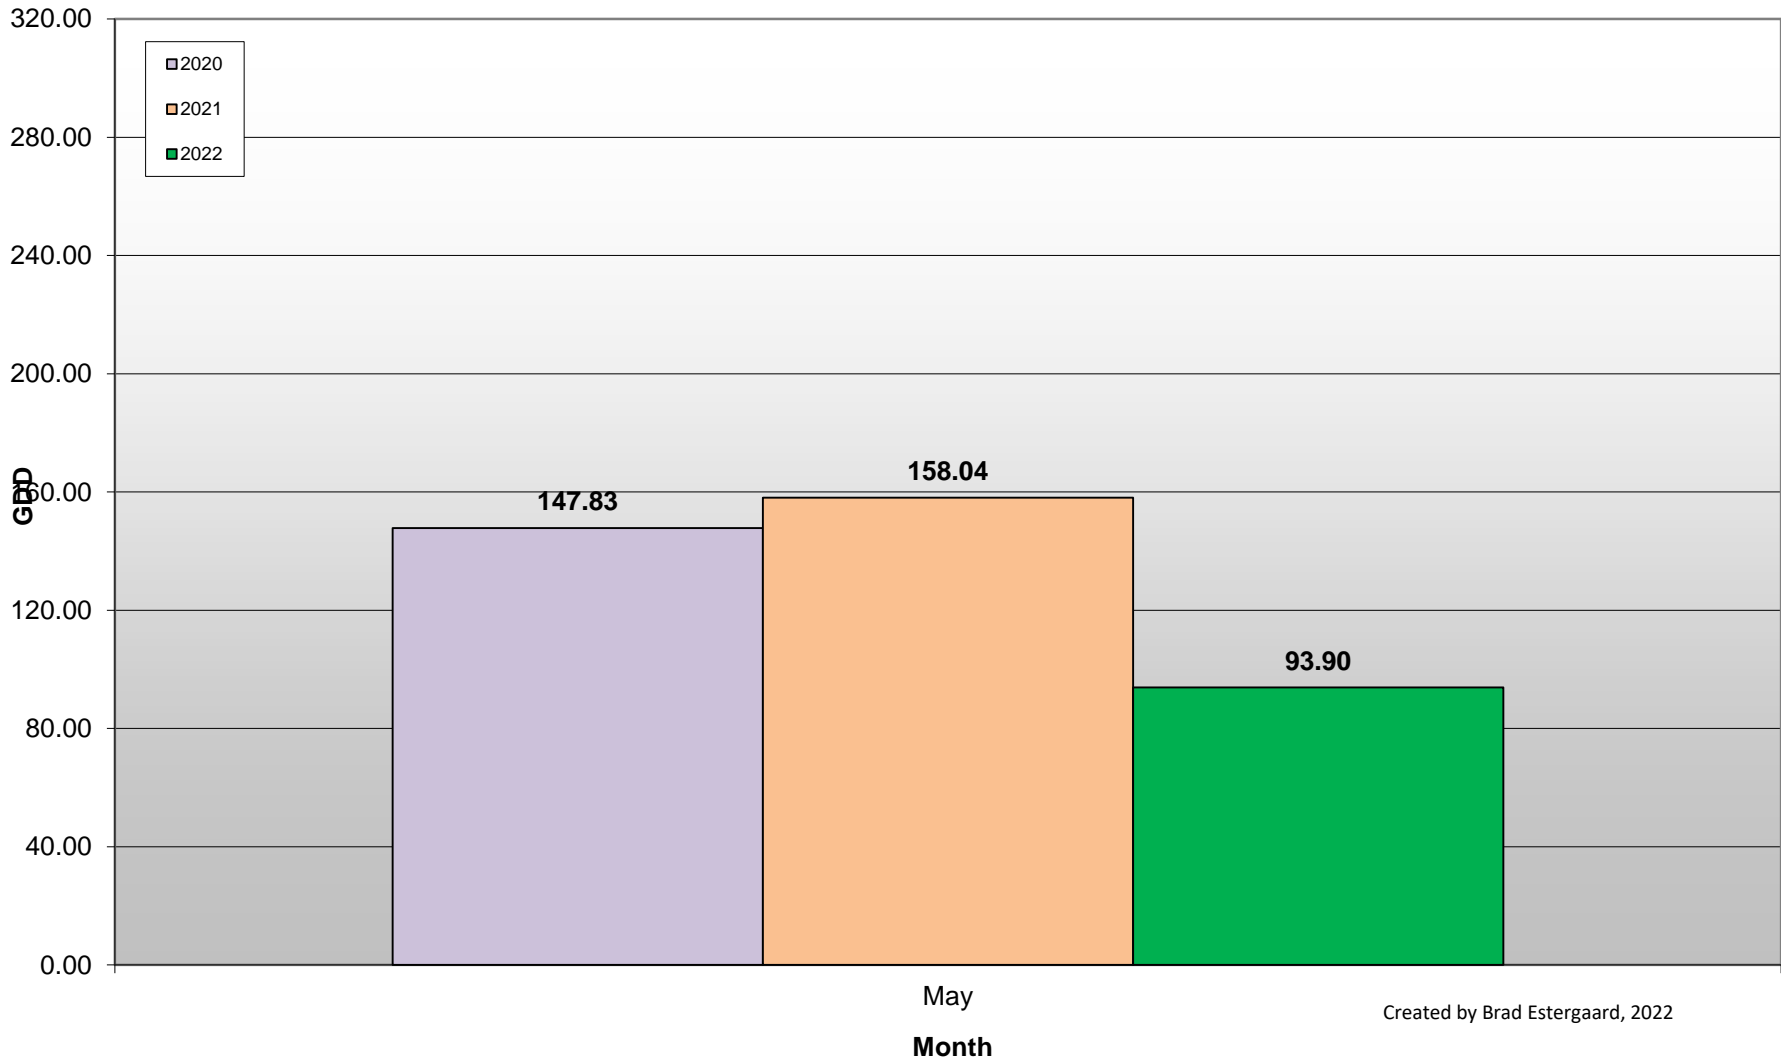

Created by Brad Estergaard, 2022

Month

West Kelowna (Boucherie Road – South) - Daily Growing Degree Day Accumulation 2015-2022 - April + May

Created by Brad Estergaard, 2022

Day of Year (Julian Date)

West Kelowna (Boucherie Road – South) - Growing Degree Day Accumulation - 2015-2021

Created by Brad Estergaard, 2022

Naramata Bench - Total Monthly Growing Degree Days [MAY] - 2020-2022

Created by Brad Estergaard, 2022

Naramata Bench - Total Monthly Growing Degree Days - April + May - 2020-2022