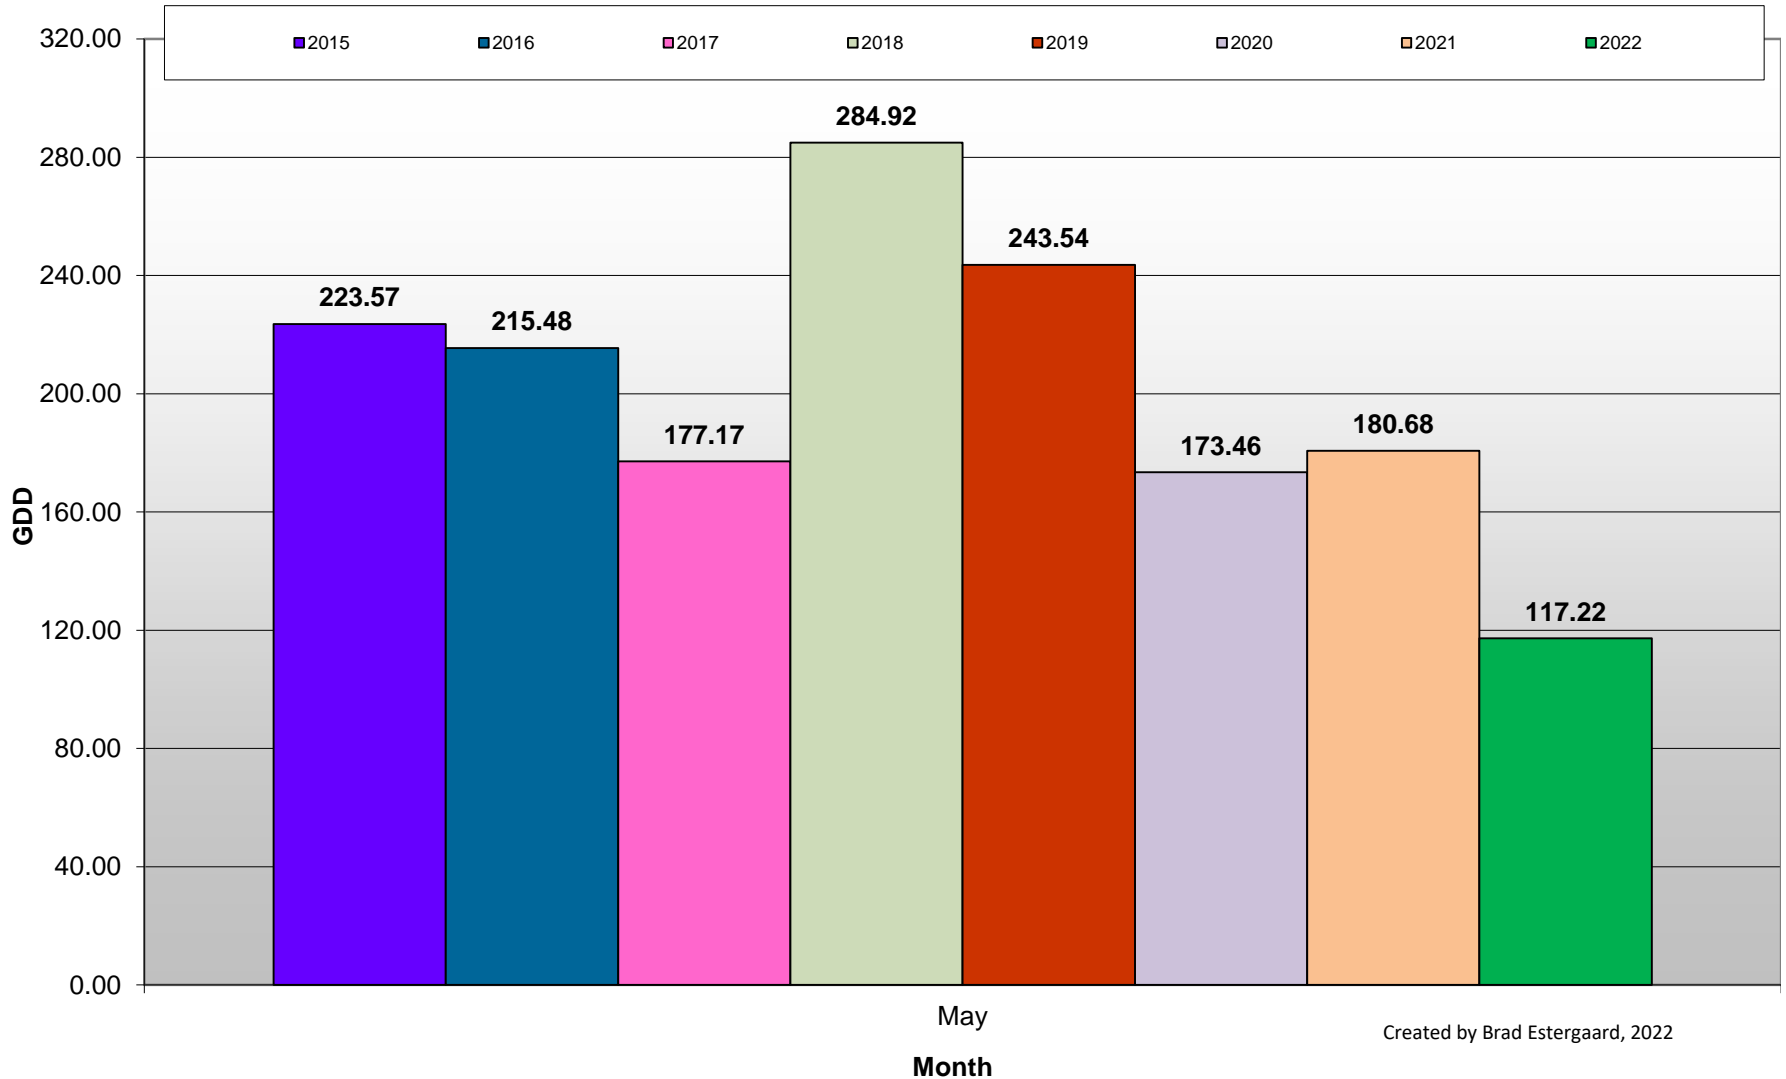

Created by Brad Estergaard, 2022

Okanagan Falls - Total Monthly Growing Degree Days [MAY] - 2020-2022

Created by Brad Estergaard, 2022

Okanagan Falls - Total Monthly Growing Degree Days - April + May - 2020-2022

Okanagan Falls - Daily Growing Degree Day Accumulation - 2020-2022 - April + May

Created by Brad Estergaard, 2022

Okanagan Falls - Growing Degree Day Accumulation - 2020-2022

Created by Brad Estergaard, 2022

Golden Mile (Oliver) - Total Monthly Growing Degree Days [MAY] - 2015-2022

Golden Mile (Oliver) - Total Monthly Growing Degree Days - April + May - 2015-2022

Golden Mile (Oliver) - Daily Growing Degree Day Accumulation - 2015-2022 - April + May