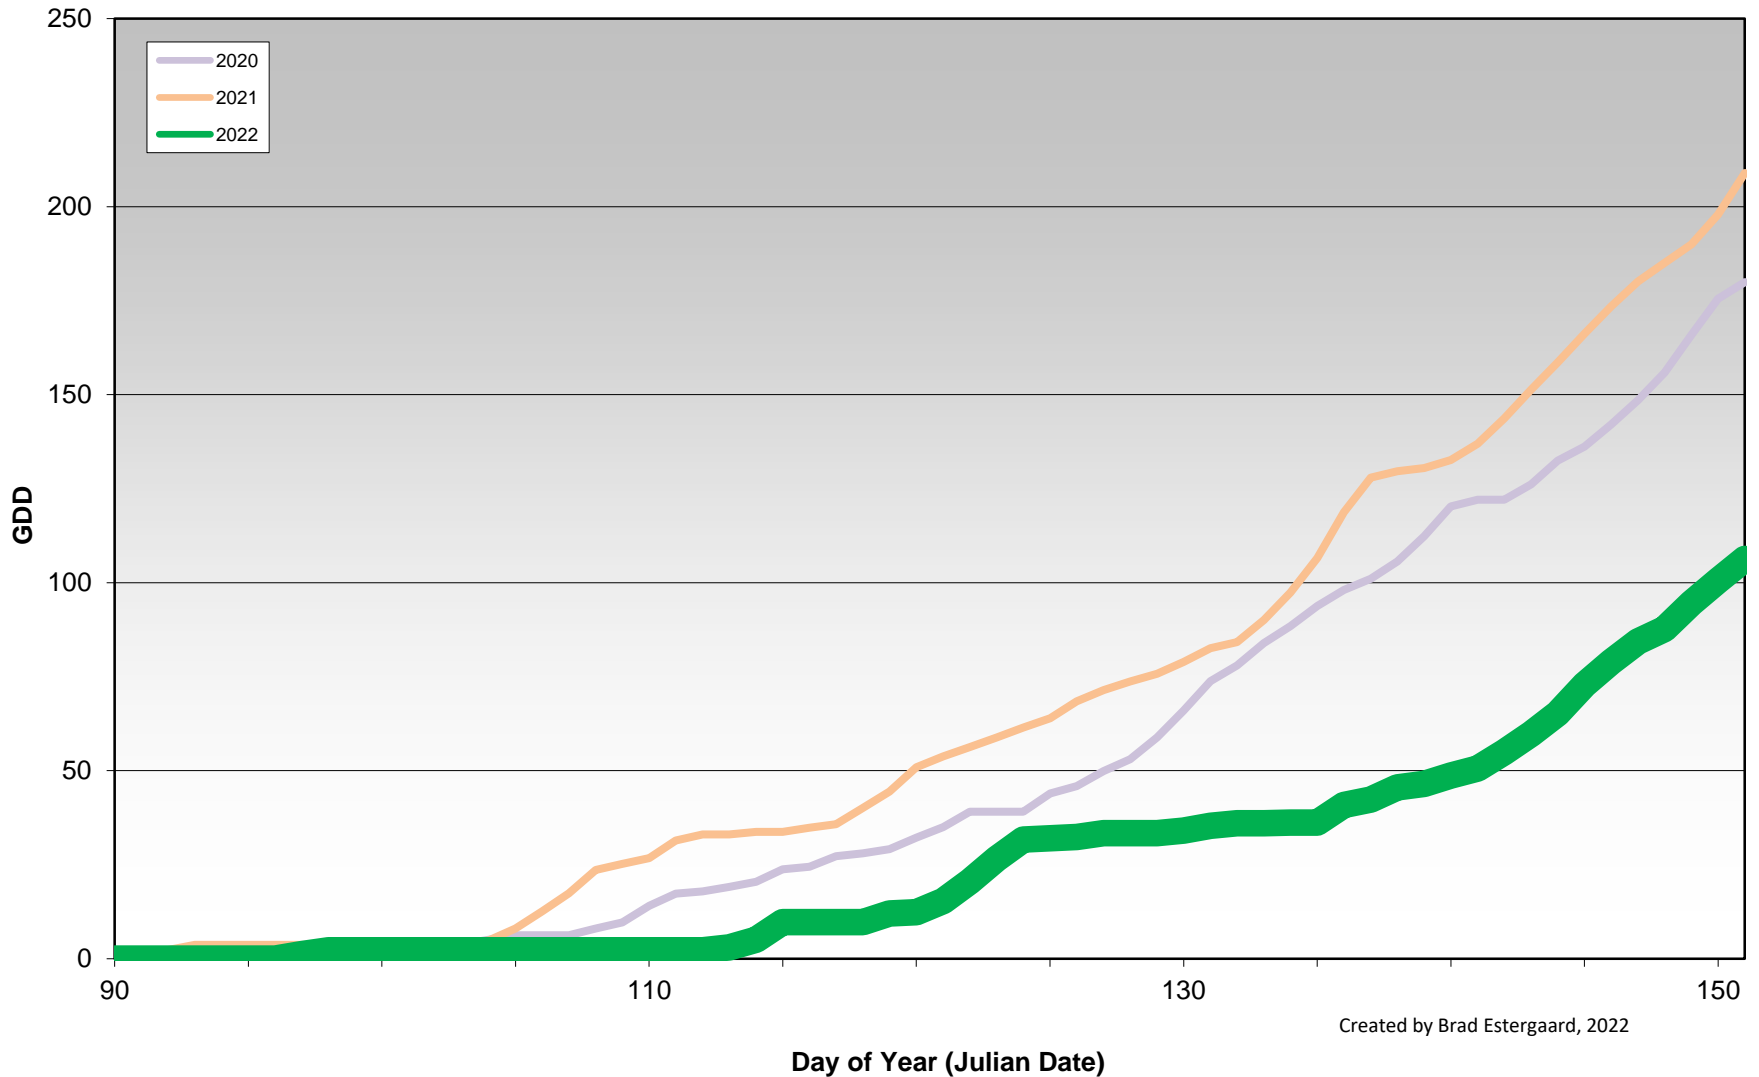

Created by Brad Estergaard, 2022

Month

West Kelowna (Boucherie Road – South) - Daily Growing Degree Day Accumulation 2015-2022 - April + May

Created by Brad Estergaard, 2022

Day of Year (Julian Date)

West Kelowna (Boucherie Road – South) - Growing Degree Day Accumulation - 2015-2021

Created by Brad Estergaard, 2022

Naramata Bench - Total Monthly Growing Degree Days [MAY] - 2020-2022

Created by Brad Estergaard, 2022

Naramata Bench - Total Monthly Growing Degree Days - April + May - 2020-2022

Created by Brad Estergaard, 2022

Naramata Bench - Daily Growing Degree Day Accumulation - 2020-2022 - April + May

Created by Brad Estergaard, 2022

Naramata Bench - Growing Degree Day Accumulation - 2020-2022