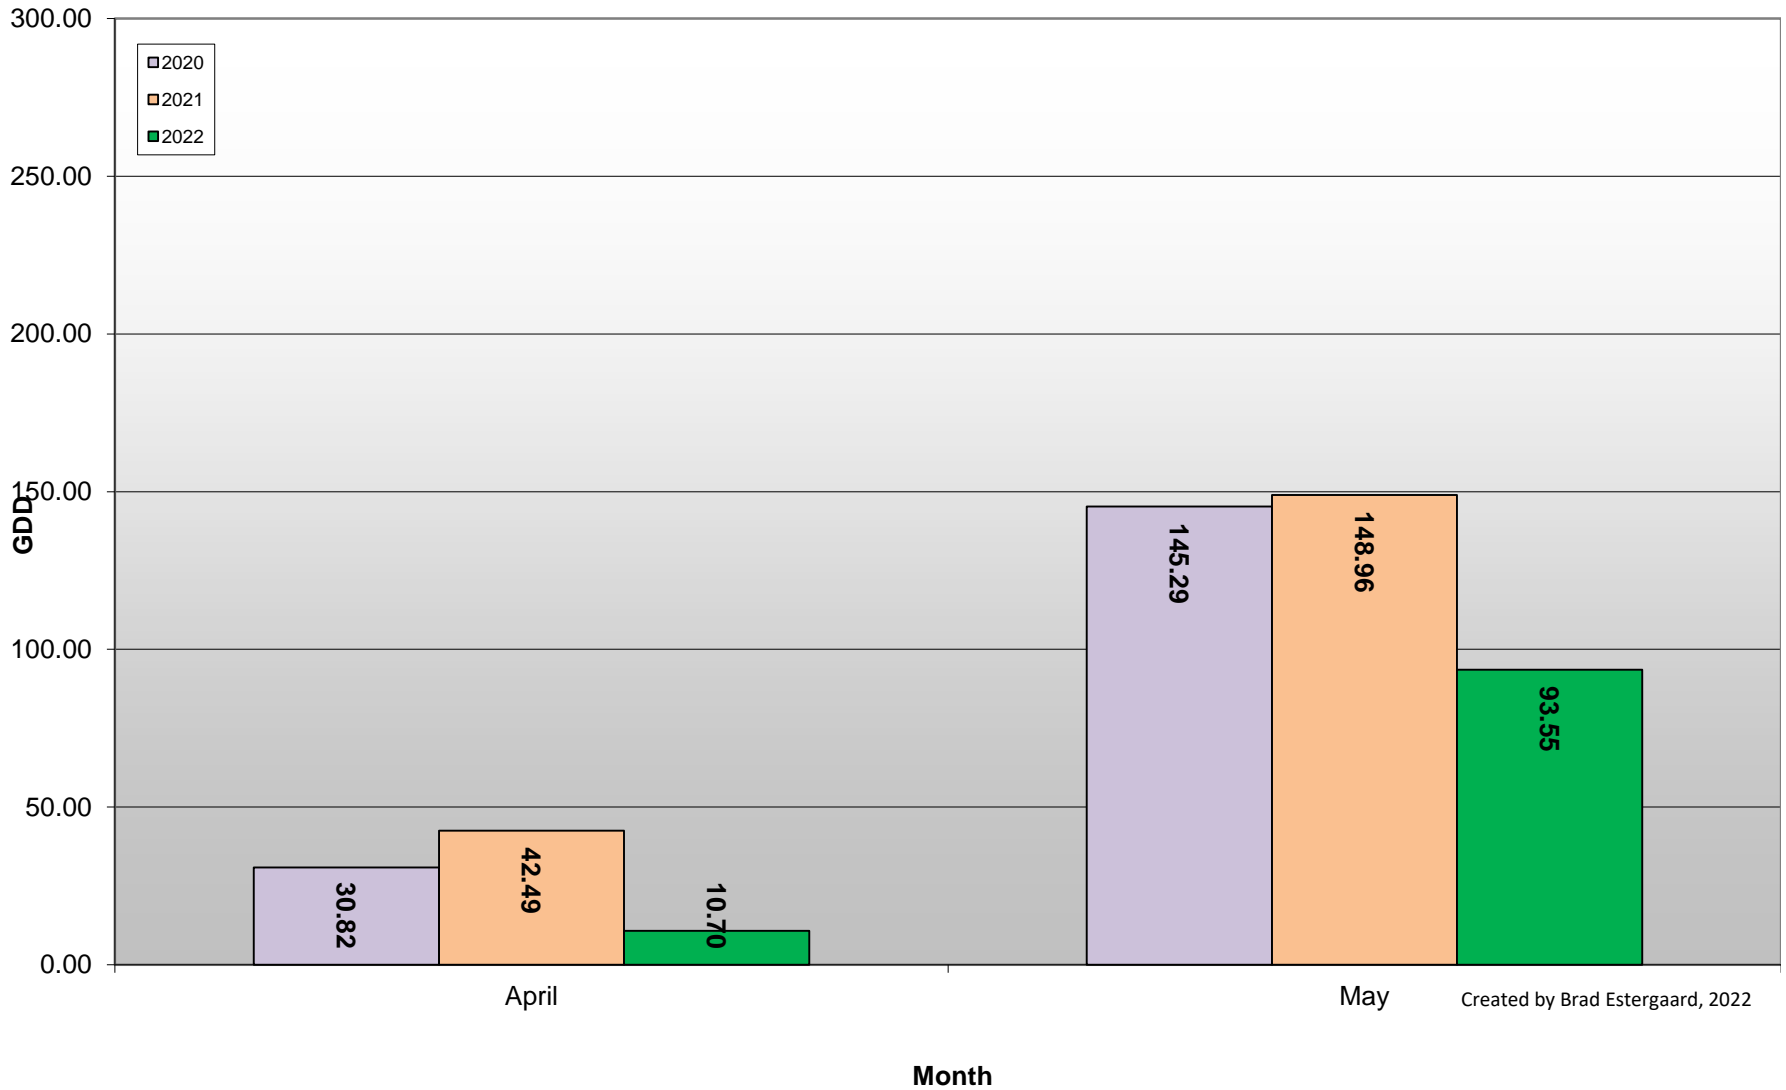

Created by Brad Estergaard, 2022

Naramata Bench - Daily Growing Degree Day Accumulation - 2020-2022 - April + May

Created by Brad Estergaard, 2022

Naramata Bench - Growing Degree Day Accumulation - 2020-2022

Created by Brad Estergaard, 2022

Okanagan Falls - Total Monthly Growing Degree Days [MAY] - 2020-2022

Created by Brad Estergaard, 2022

Okanagan Falls - Total Monthly Growing Degree Days - April + May - 2020-2022

Okanagan Falls - Daily Growing Degree Day Accumulation - 2020-2022 - April + May

Created by Brad Estergaard, 2022

Okanagan Falls - Growing Degree Day Accumulation - 2020-2022

Created by Brad Estergaard, 2022