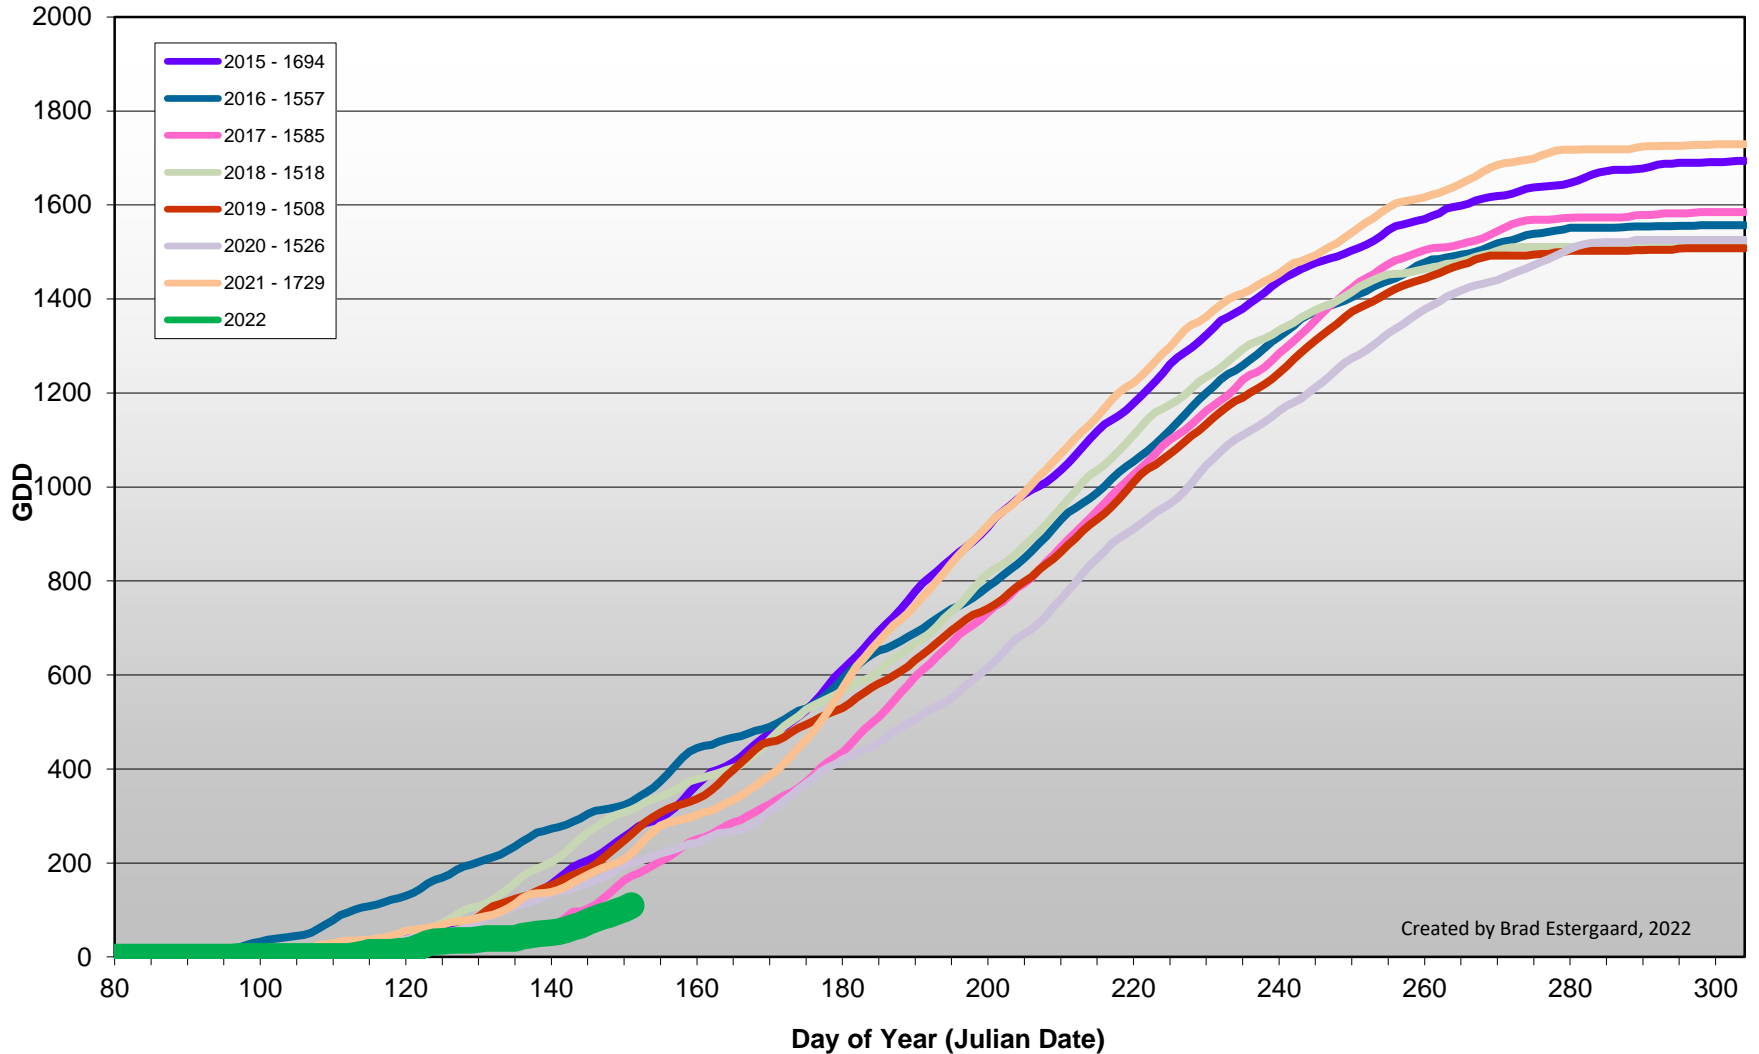

Osoyoos - Growing Degree Day Accumulation - 1998-2022

West Kelowna (Boucherie Road – South) - Total Monthly Growing Degree Days [MAY] 2015-2022

Created by Brad Estergaard, 2022

West Kelowna (Boucherie Road – South) - Total Monthly Growing Degree Days April + May - 2015-2022

Created by Brad Estergaard, 2022

Month

West Kelowna (Boucherie Road – South) - Daily Growing Degree Day Accumulation 2015-2022 - April + May

Created by Brad Estergaard, 2022

Day of Year (Julian Date)

West Kelowna (Boucherie Road – South) - Growing Degree Day Accumulation - 2015-2021

Created by Brad Estergaard, 2022

Naramata Bench - Total Monthly Growing Degree Days [MAY] - 2020-2022

Created by Brad Estergaard, 2022

Naramata Bench - Total Monthly Growing Degree Days - April + May - 2020-2022

Created by Brad Estergaard, 2022

Naramata Bench - Daily Growing Degree Day Accumulation - 2020-2022 - April + May

Created by Brad Estergaard, 2022

Naramata Bench - Growing Degree Day Accumulation - 2020-2022