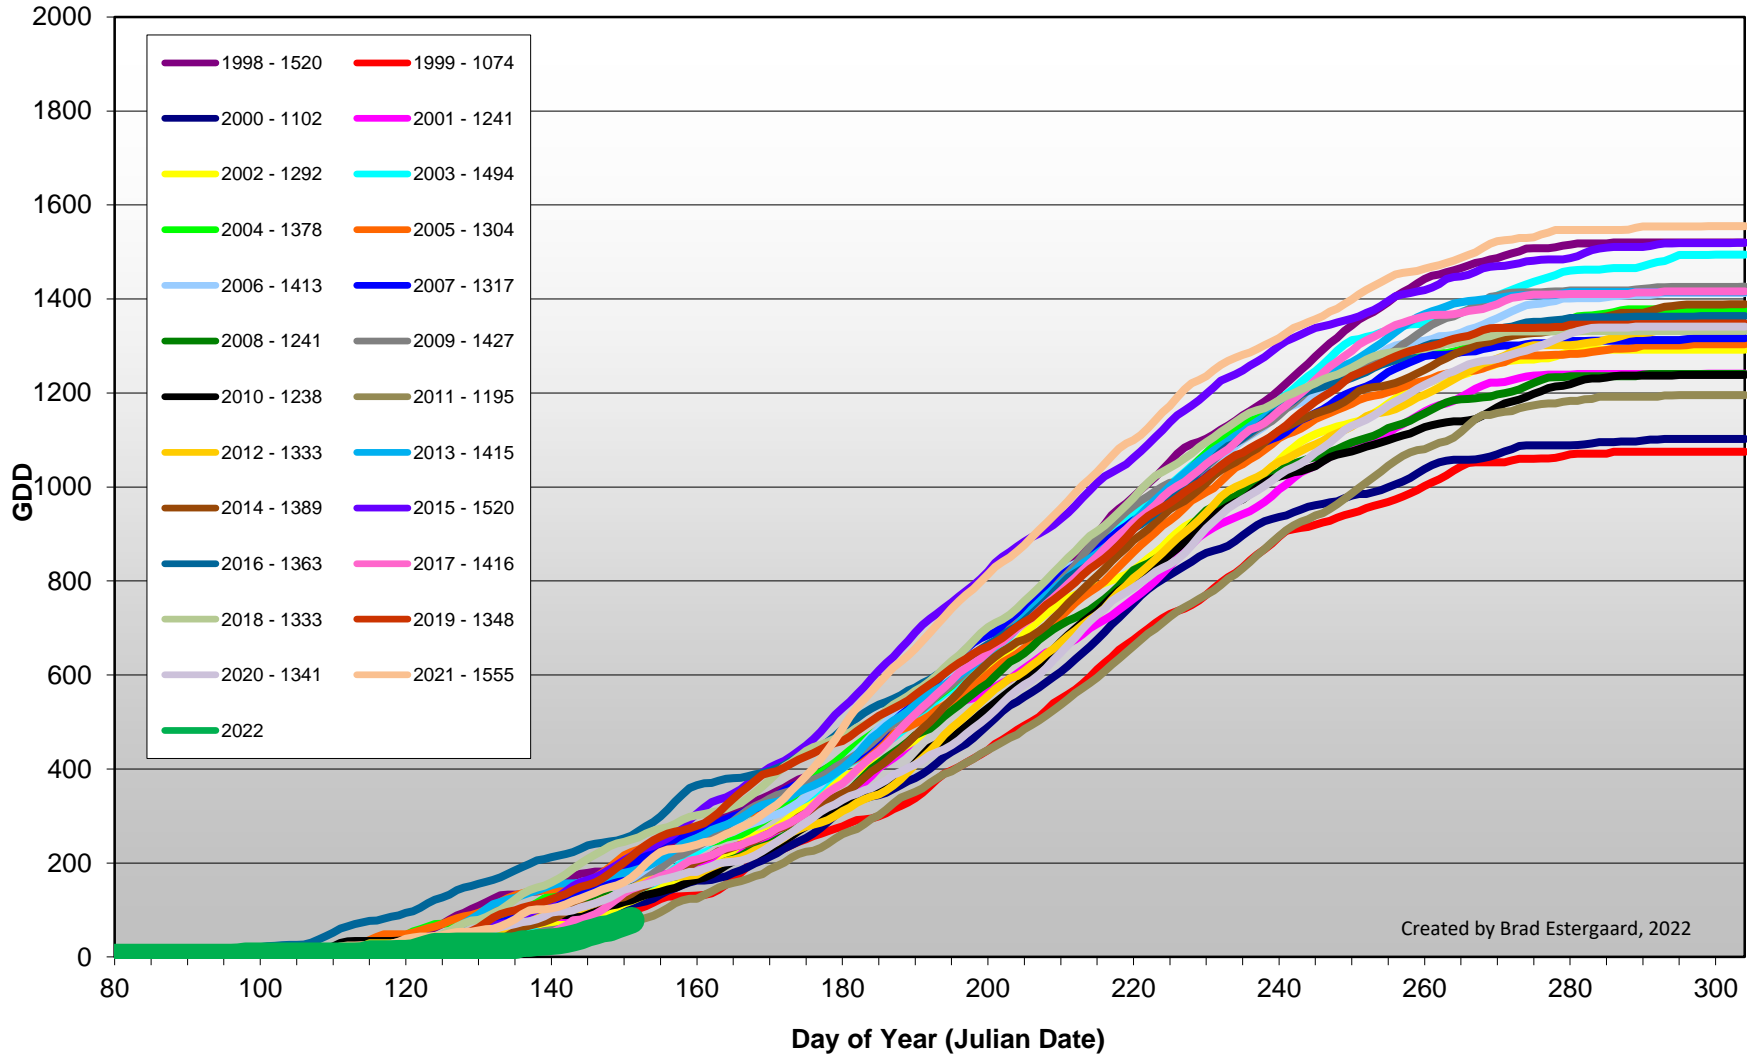

Summerland - Total Monthly Growing Degree Days [MAY] - 1998-2022

May

Month

Created by Brad Estergaard, 2022

Summerland - Total Monthly Growing Degree Days - April + May - 1998-2022

Created by Brad Estergaard, 2022

Summerland - Daily Growing Degree Day Accumulation - 1998-2022 - April + May

Created by Brad Estergaard, 2022

Day of Year (Julian Date)

Summerland - Growing Degree Day Accumulation - 1998-2022

Osoyoos - Total Monthly Growing Degree Days [MAY] - 1998-2022

May

Created by Brad Estergaard, 2022

Month

Osoyoos - Total Monthly Growing Degree Days - April + May - 1998-2022

Created by Brad Estergaard, 2022

Osoyoos - Daily Growing Degree Day Accumulation - 1998-2022 - April + May

Created by Brad Estergaard, 2022

Month

West Kelowna (Boucherie Road – South) - Daily Growing Degree Day Accumulation 2015-2022 - April + May

Created by Brad Estergaard, 2022

Day of Year (Julian Date)

West Kelowna (Boucherie Road – South) - Growing Degree Day Accumulation - 2015-2021