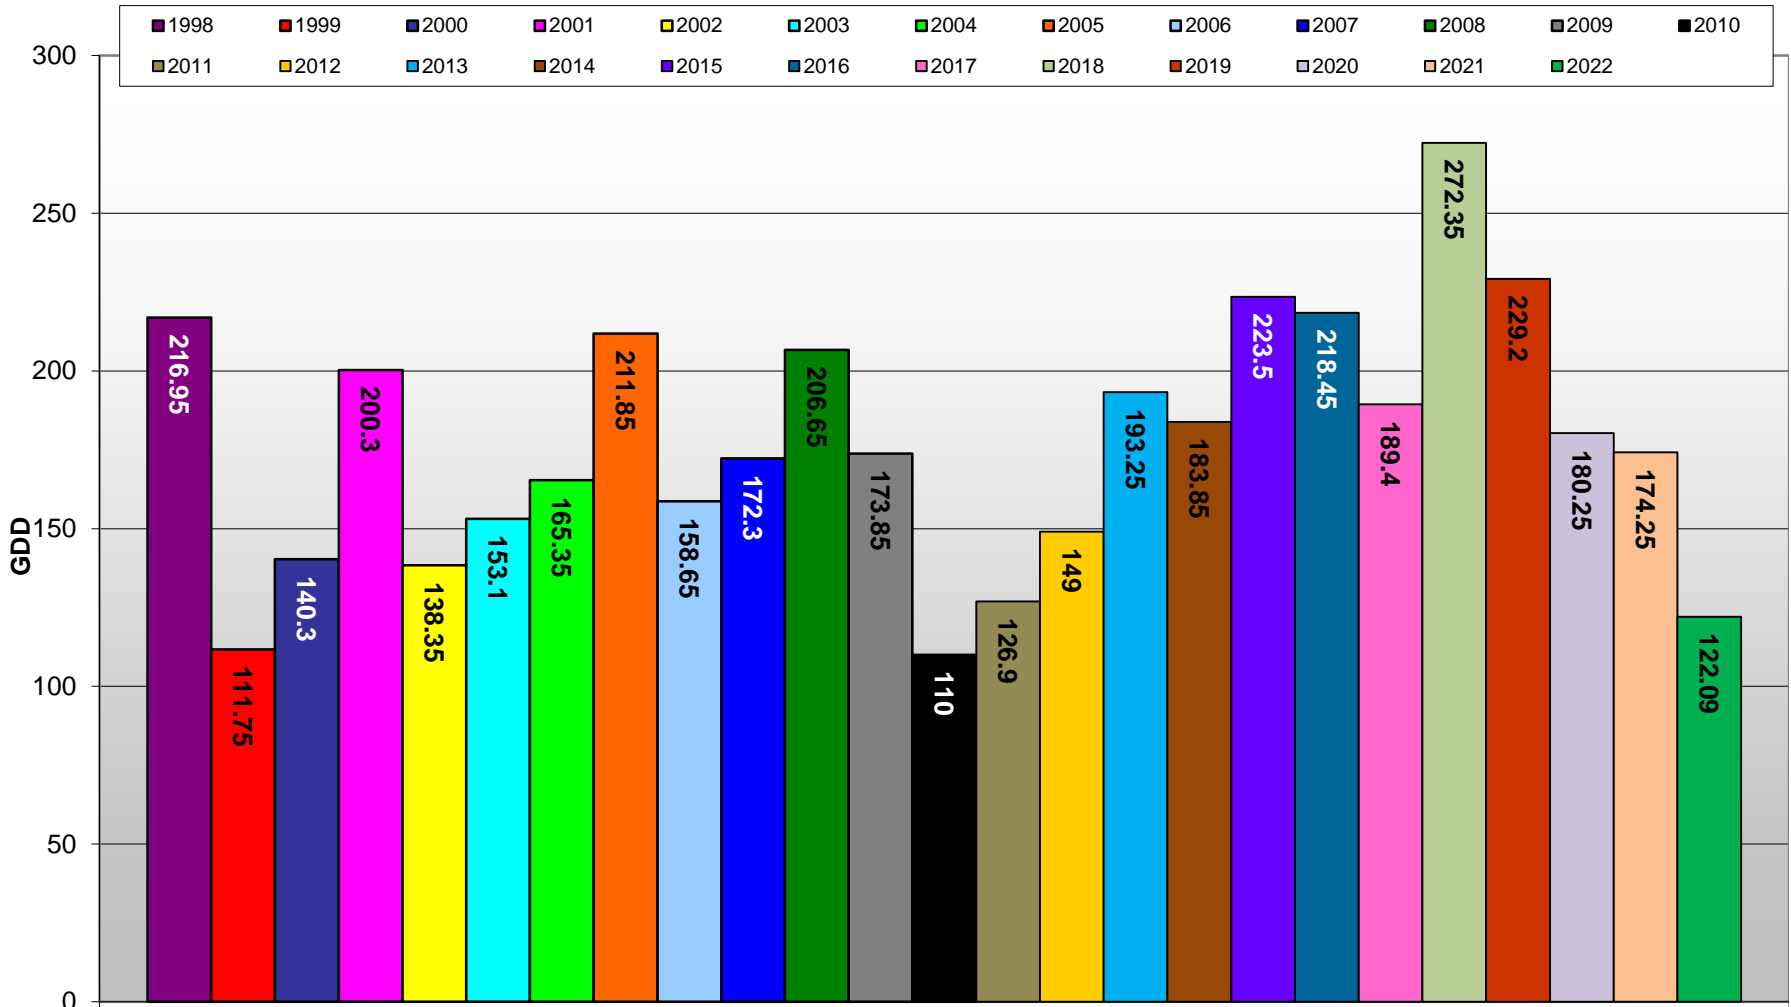

Summerland - Total Monthly Growing Degree Days [MAY] - 1998-2022

May

Month

Created by Brad Estergaard, 2022

Summerland - Total Monthly Growing Degree Days - April + May - 1998-2022

Created by Brad Estergaard, 2022

Summerland - Daily Growing Degree Day Accumulation - 1998-2022 - April + May

Created by Brad Estergaard, 2022

Day of Year (Julian Date)

Summerland - Growing Degree Day Accumulation - 1998-2022

Osoyoos - Total Monthly Growing Degree Days [MAY] - 1998-2022

May

Created by Brad Estergaard, 2022

Month

Osoyoos - Total Monthly Growing Degree Days - April + May - 1998-2022

Created by Brad Estergaard, 2022

Osoyoos - Daily Growing Degree Day Accumulation - 1998-2022 - April + May

Golden Mile (Oliver) - Total Monthly Growing Degree Days [MAY] - 2015-2022

Golden Mile (Oliver) - Total Monthly Growing Degree Days - April + May - 2015-2022

Golden Mile (Oliver) - Daily Growing Degree Day Accumulation - 2015-2022 - April + May