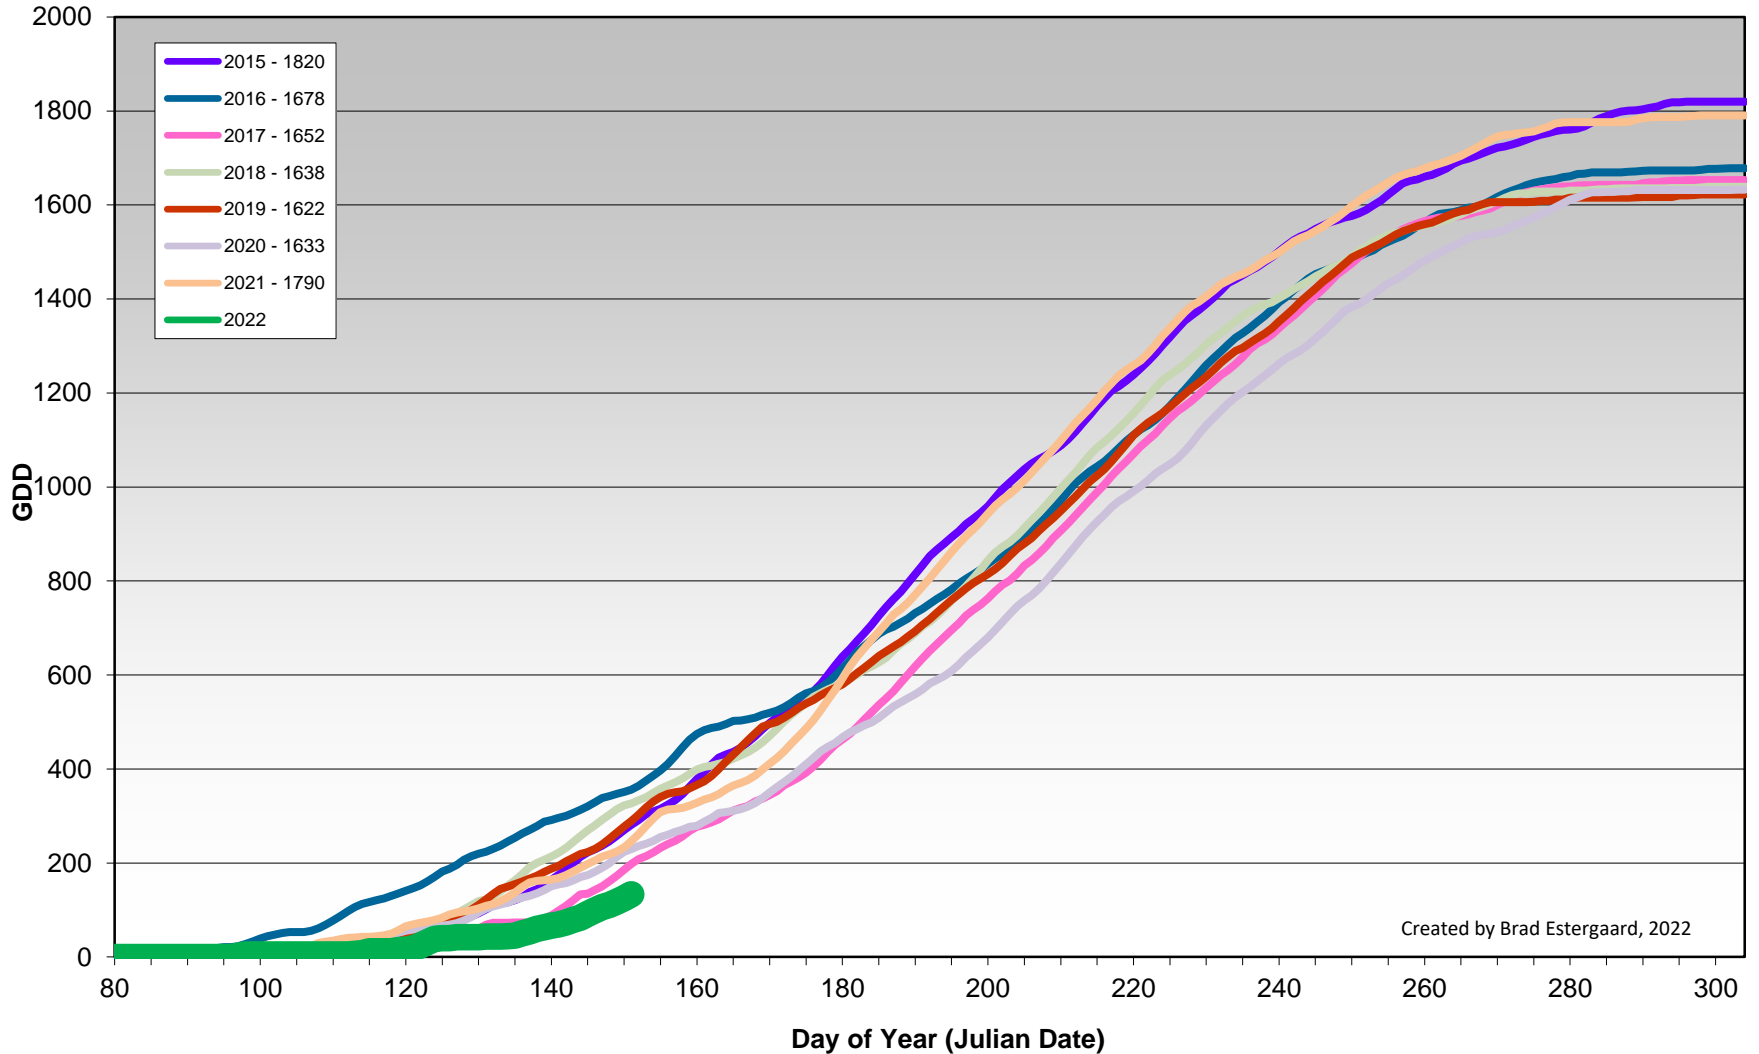

Golden Mile (Oliver) - Growing Degree Day Accumulation - 2015-2022

Created by Brad Estergaard, 2022