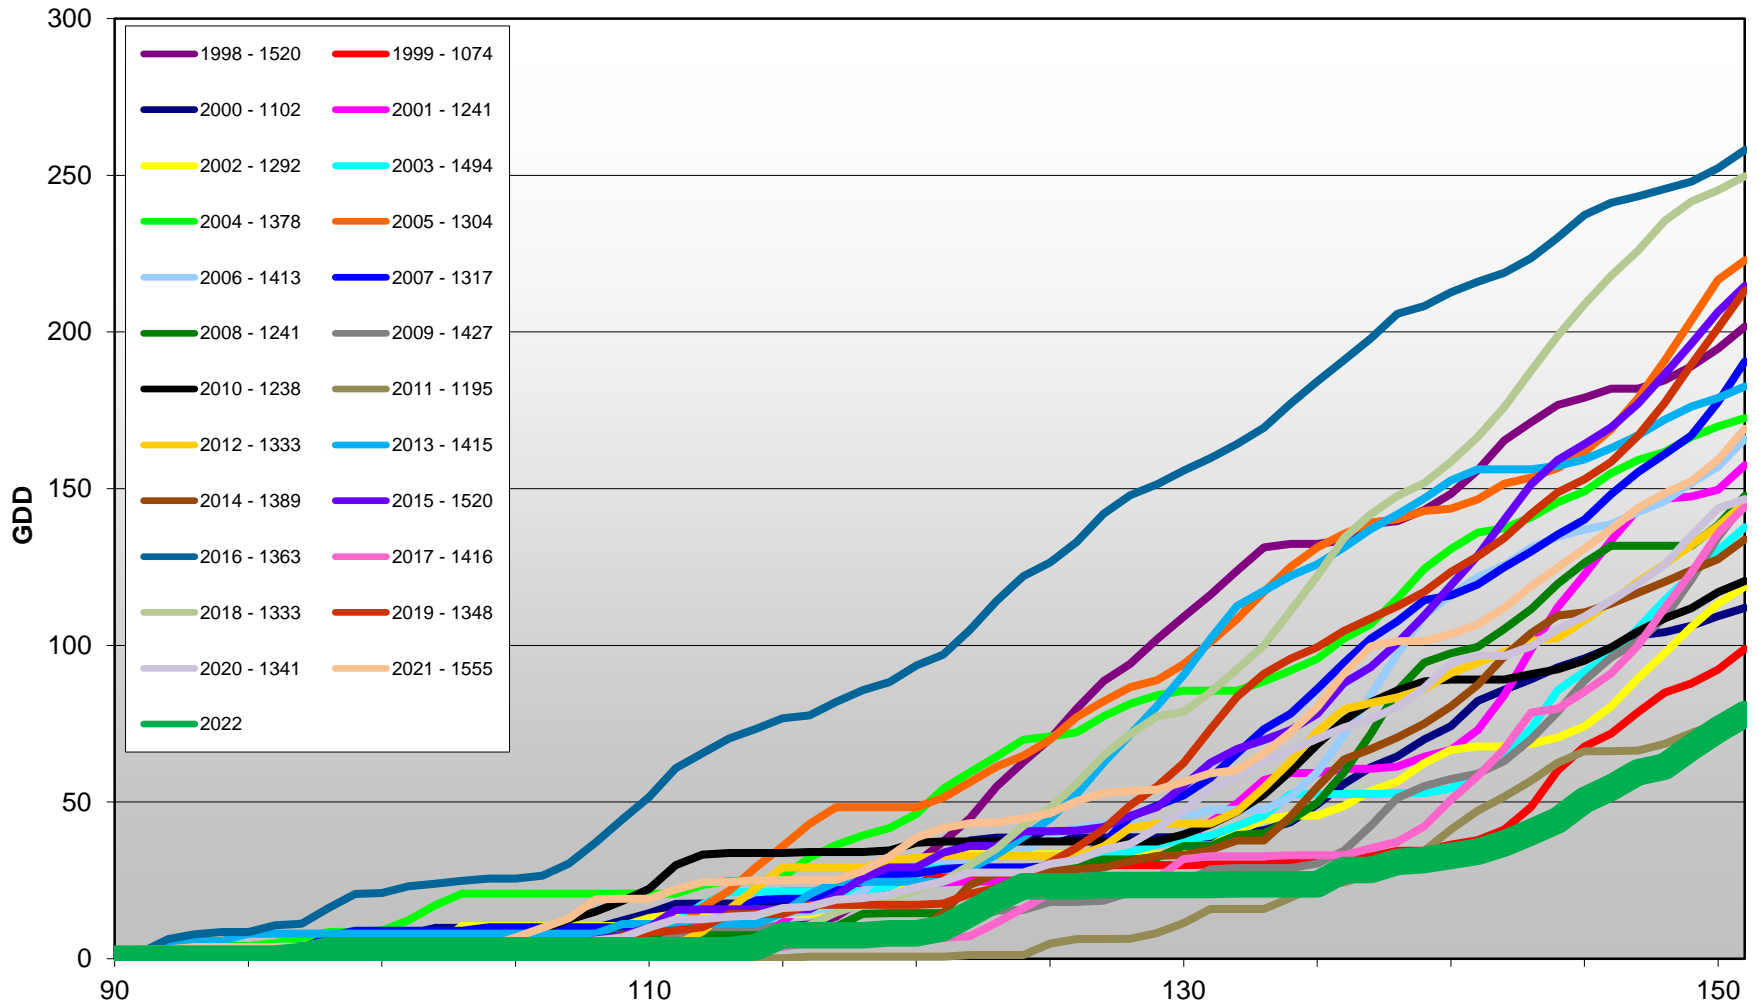

Summerland - Total Monthly Growing Degree Days [MAY] - 1998-2022

May

Month

Created by Brad Estergaard, 2022

Summerland - Total Monthly Growing Degree Days - April + May - 1998-2022

Created by Brad Estergaard, 2022

Summerland - Daily Growing Degree Day Accumulation - 1998-2022 - April + May

Created by Brad Estergaard, 2022

Day of Year (Julian Date)

Summerland - Growing Degree Day Accumulation - 1998-2022

Osoyoos - Total Monthly Growing Degree Days [MAY] - 1998-2022

Created by Brad Estergaard, 2022

Month

West Kelowna (Boucherie Road – South) - Daily Growing Degree Day Accumulation 2015-2022 - April + May

Created by Brad Estergaard, 2022

Day of Year (Julian Date)

West Kelowna (Boucherie Road – South) - Growing Degree Day Accumulation - 2015-2021

Golden Mile (Oliver) - Total Monthly Growing Degree Days [MAY] - 2015-2022

Golden Mile (Oliver) - Total Monthly Growing Degree Days - April + May - 2015-2022

Golden Mile (Oliver) - Daily Growing Degree Day Accumulation - 2015-2022 - April + May