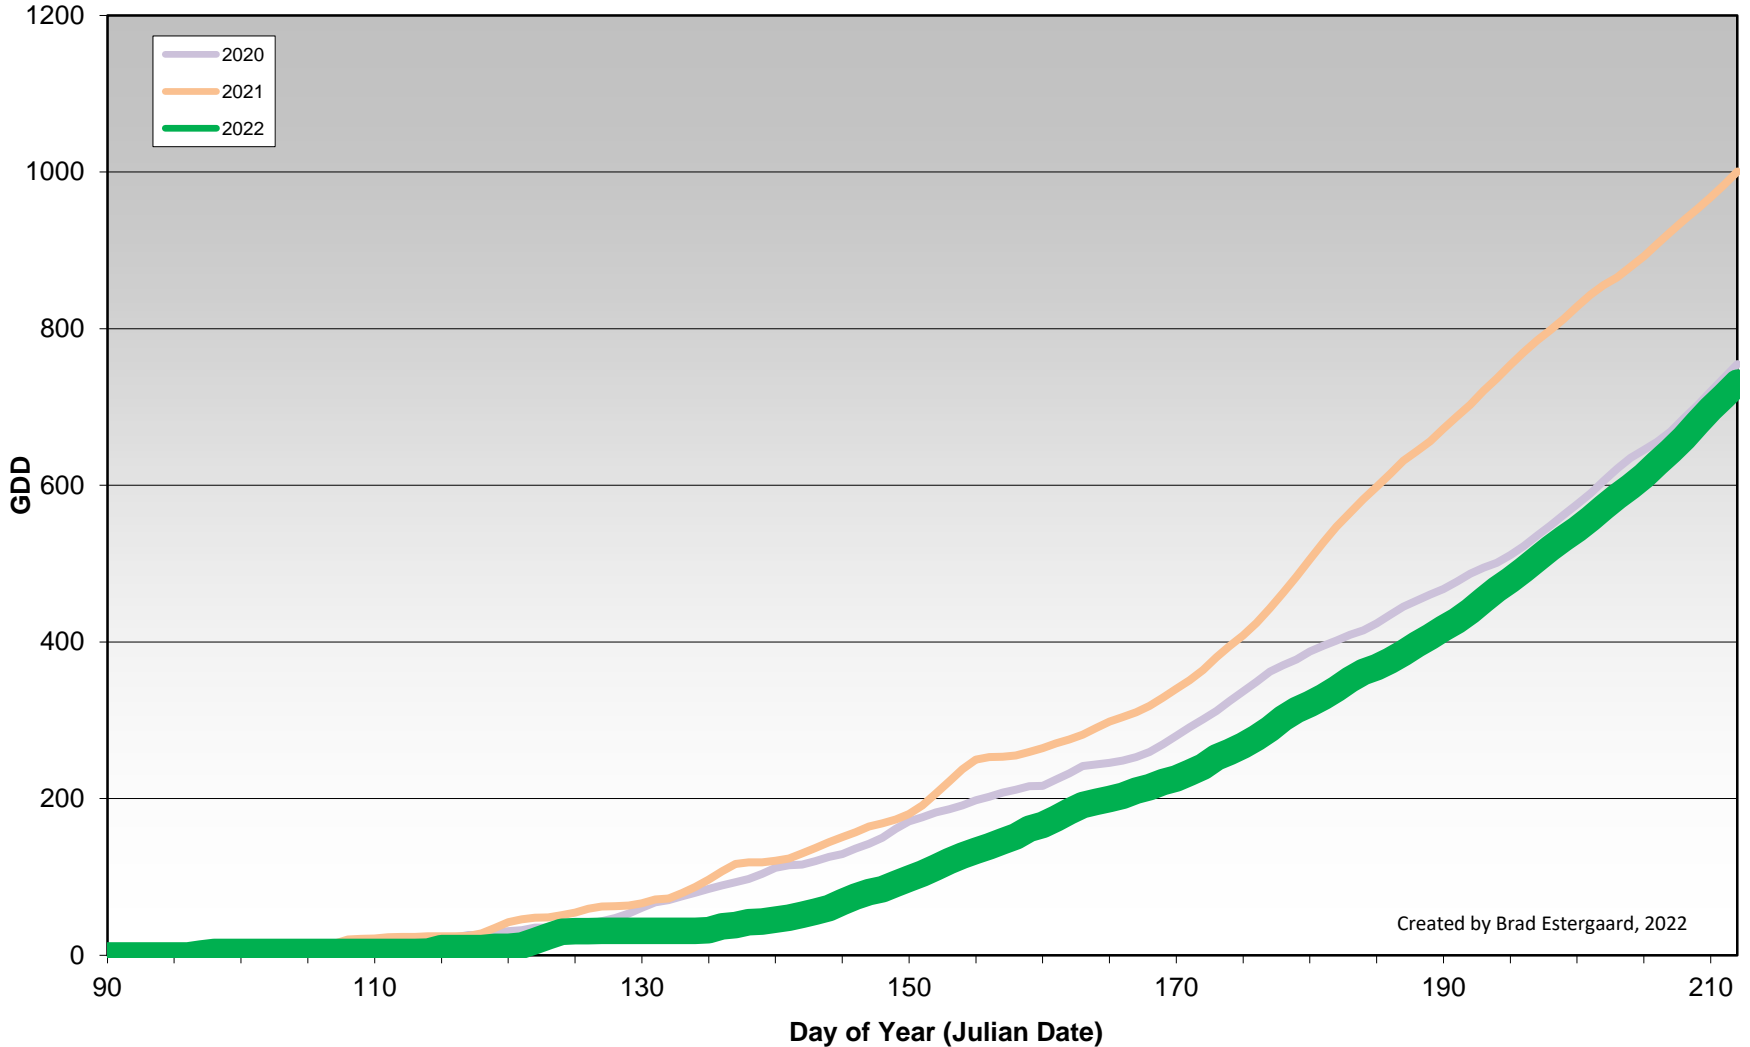

Created by Brad Estergaard, 2022

West Kelowna (Boucherie Road - South) - Growing Degree Day Accumulation - 2015-2021

Created by Brad Estergaard, 2022

Naramata Bench - Total Monthly Growing Degree Days [JULY] - 2020-2022

Created by Brad Estergaard, 2022

Naramata Bench - Growing Degree Day Accumulation - 2020-2022 - April through July

Created by Brad Estergaard, 2022

Naramata Bench - Growing Degree Day Accumulation - 2020-2022

Created by Brad Estergaard, 2022

Okanagan Falls - Total Monthly Growing Degree Days [JULY] - 2020-2022

Okanagan Falls - Growing Degree Day Accumulation - 2020-2022 - April through July

Created by Brad Estergaard, 2022