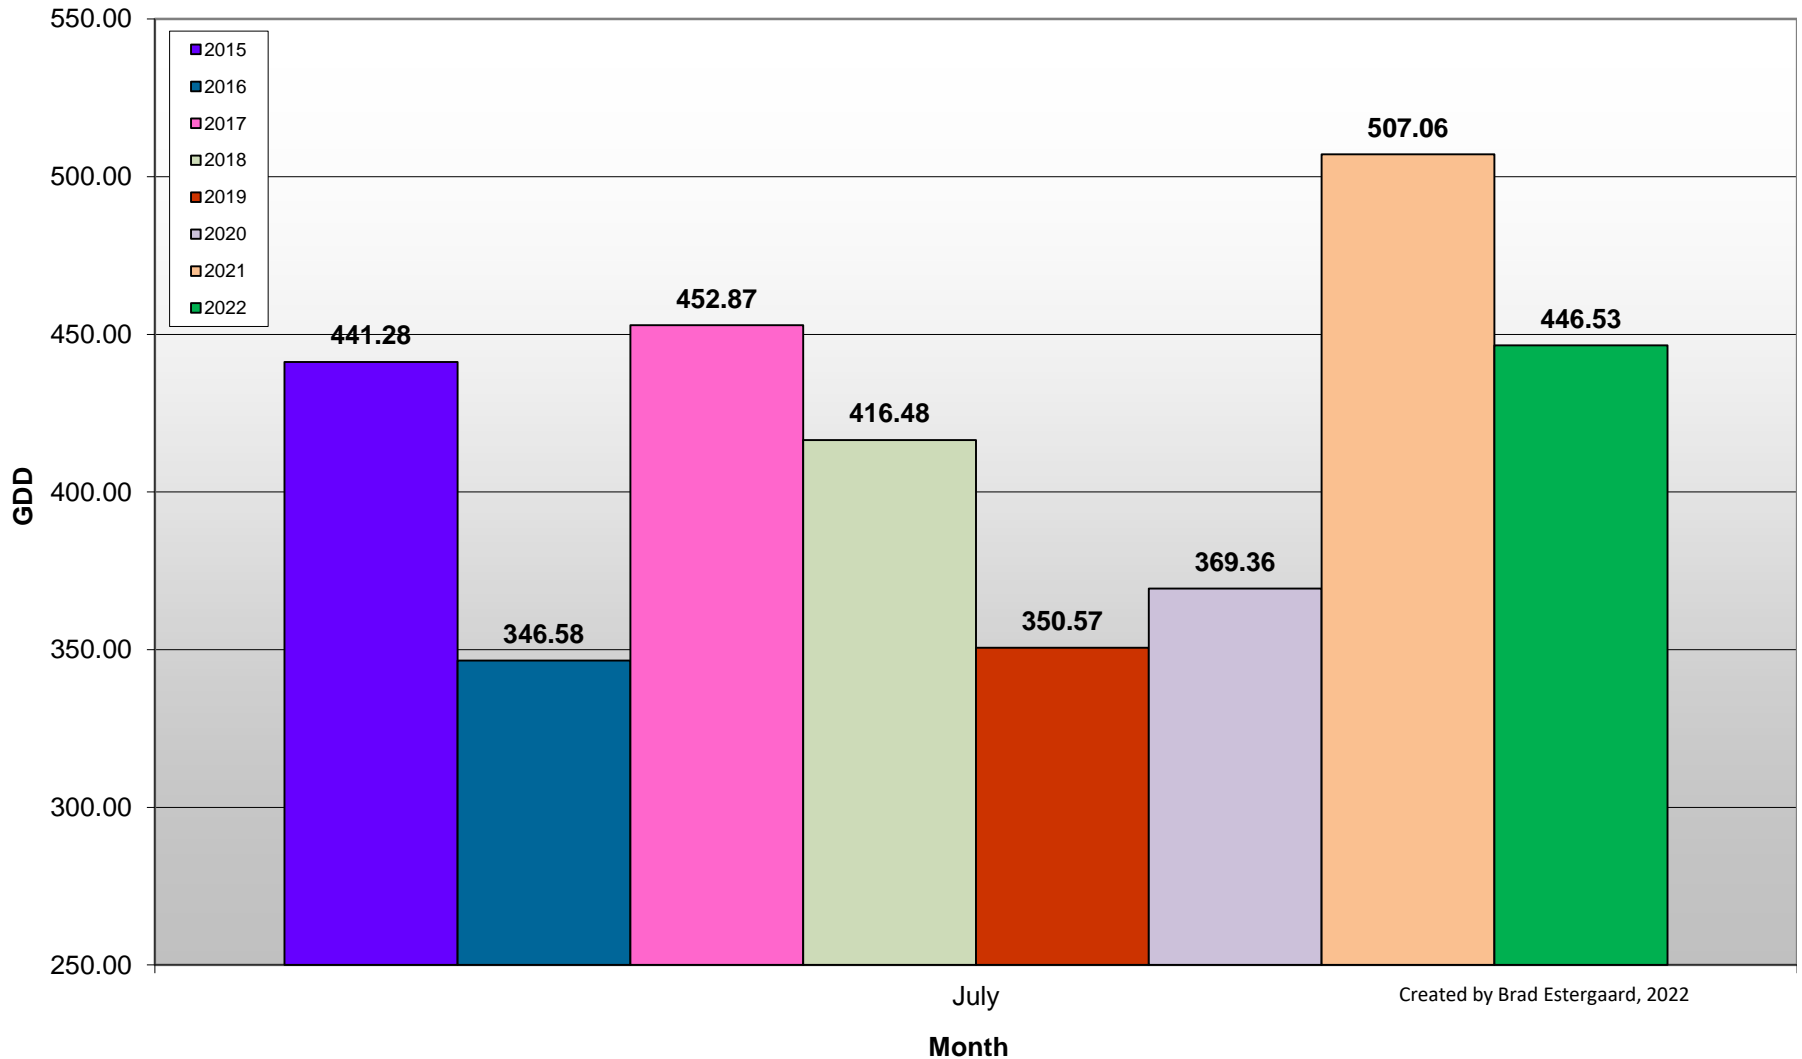

Summerland - Total Monthly Growing Degree Days [JULY] - 1998-2022

July

Created by Brad Estergaard, 2022

Month

Summerland - Growing Degree Day Accumulation - 1998-2022 - April through July

Created by Brad Estergaard, 2022

Summerland - Growing Degree Day Accumulation - 1998-2022

Osoyoos - Total Monthly Growing Degree Days [JULY] - 1998-2022

Osoyoos - Growing Degree Day Accumulation - 1998-2022 - April through July

Osoyoos - Growing Degree Day Accumulation - 1998-2022

Created by Brad Estergaard, 2022

West Kelowna (Boucherie Road - South) - Total Monthly Growing Degree Days [JULY] 2015-2022

West Kelowna (Boucherie Road - South) - Growing Degree Day Accumulation 2015-2022 - April through July