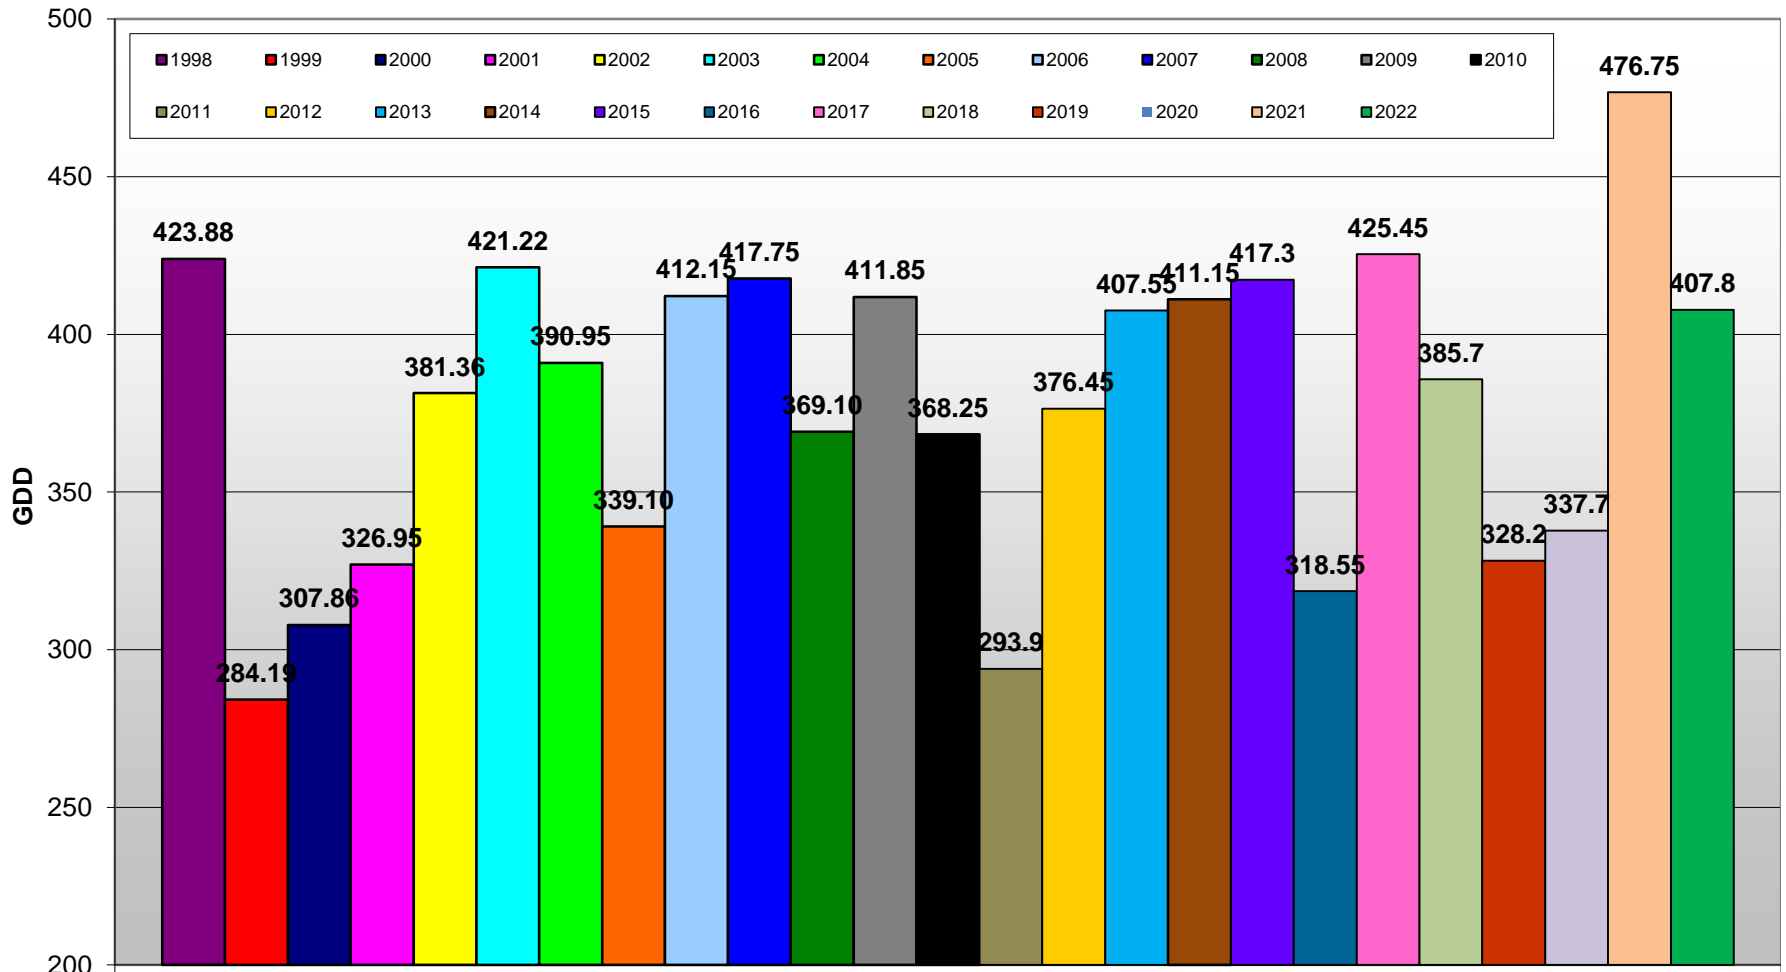

Summerland - Total Monthly Growing Degree Days [JULY] - 1998-2022

July

Created by Brad Estergaard, 2022

Month

Summerland - Growing Degree Day Accumulation - 1998-2022 - April through July

Created by Brad Estergaard, 2022

Summerland - Growing Degree Day Accumulation - 1998-2022

Osoyoos - Total Monthly Growing Degree Days [JULY] - 1998-2022

Osoyoos - Growing Degree Day Accumulation - 1998-2022 - April through July

Osoyoos - Growing Degree Day Accumulation - 1998-2022

Created by Brad Estergaard, 2022

West Kelowna (Boucherie Road - South) - Total Monthly Growing Degree Days [JULY] 2015-2022

West Kelowna (Boucherie Road - South) - Growing Degree Day Accumulation 2015-2022 - April through July

Okanagan Falls - Growing Degree Day Accumulation - 2020-2022

Created by Brad Estergaard, 2022

Golden Mile (Oliver) - Total Monthly Growing Degree Days [JULY] - 2015-2022

Golden Mile (Oliver) - Growing Degree Day Accumulation - 2015-2022 - April through July