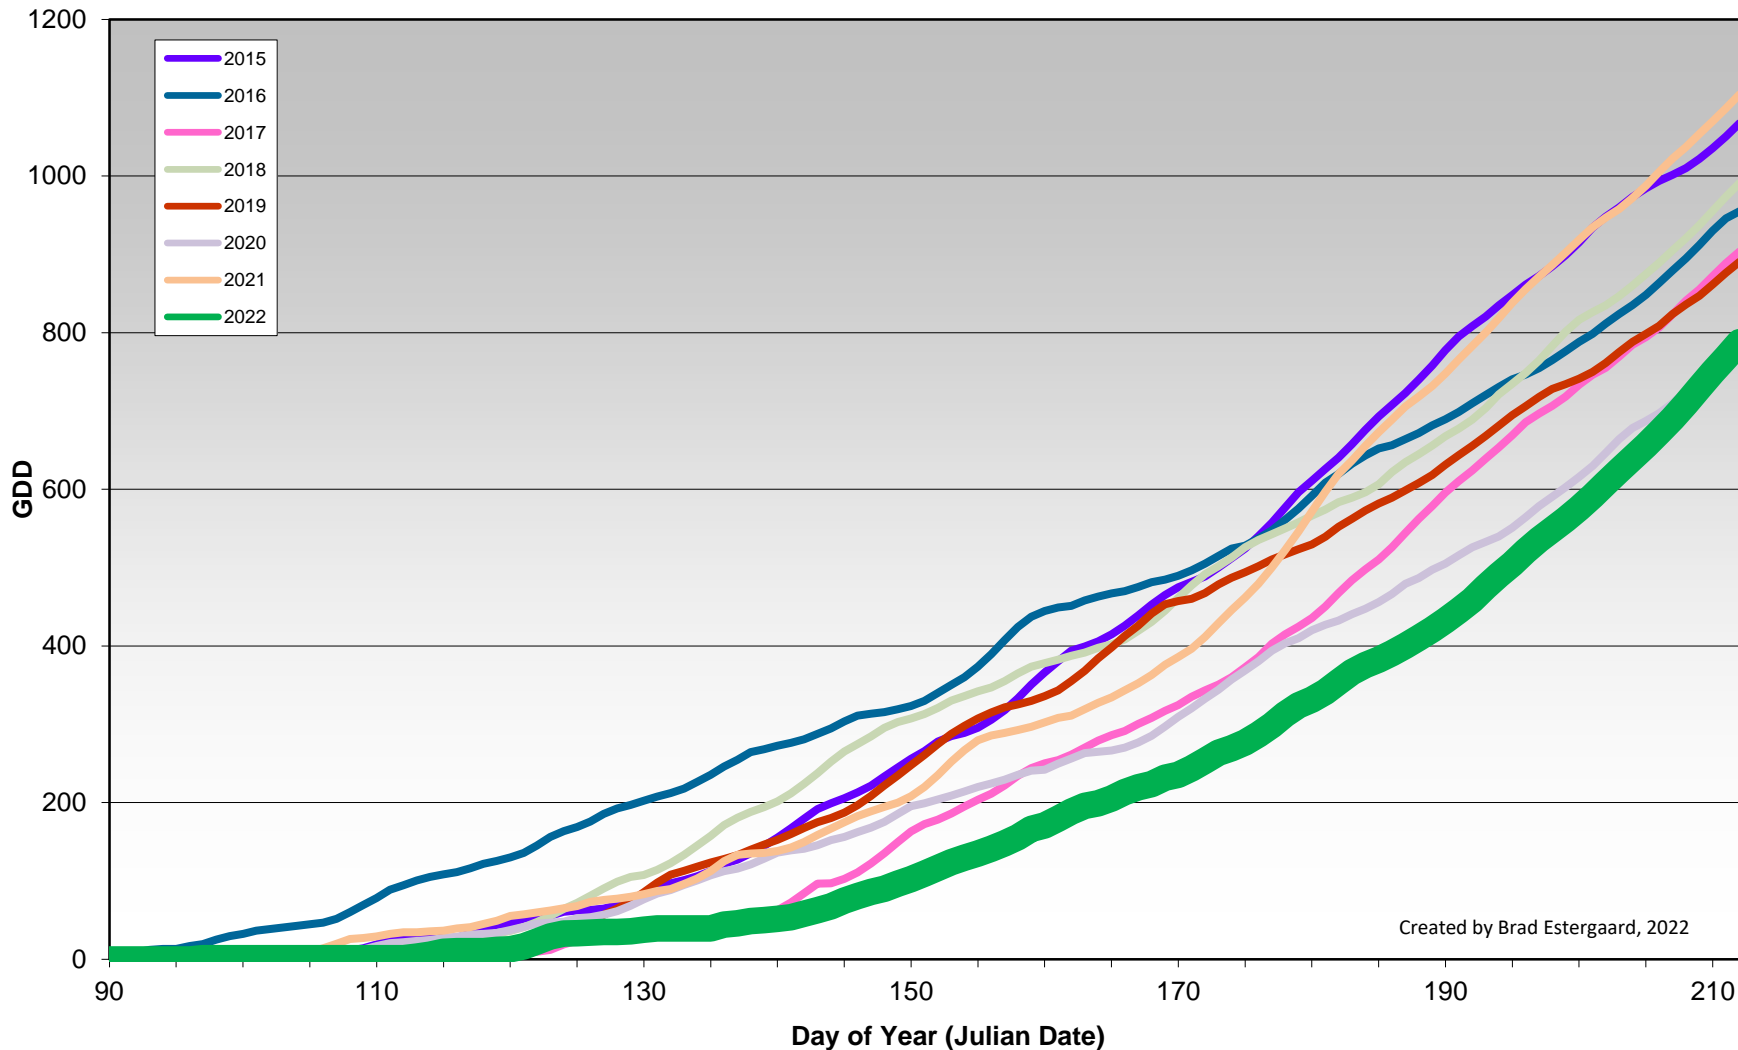

Summerland - Total Monthly Growing Degree Days [JULY] - 1998-2022

July

Created by Brad Estergaard, 2022

Month

Summerland - Growing Degree Day Accumulation - 1998-2022 - April through July

Created by Brad Estergaard, 2022

Summerland - Growing Degree Day Accumulation - 1998-2022

Osoyoos - Total Monthly Growing Degree Days [JULY] - 1998-2022

Osoyoos - Growing Degree Day Accumulation - 1998-2022 - April through July

Osoyoos - Growing Degree Day Accumulation - 1998-2022

Created by Brad Estergaard, 2022

West Kelowna (Boucherie Road - South) - Total Monthly Growing Degree Days [JULY] 2015-2022

West Kelowna (Boucherie Road - South) - Growing Degree Day Accumulation 2015-2022 - April through July

Created by Brad Estergaard, 2022

West Kelowna (Boucherie Road - South) - Growing Degree Day Accumulation - 2015-2021

Created by Brad Estergaard, 2022

Naramata Bench - Total Monthly Growing Degree Days [JULY] - 2020-2022