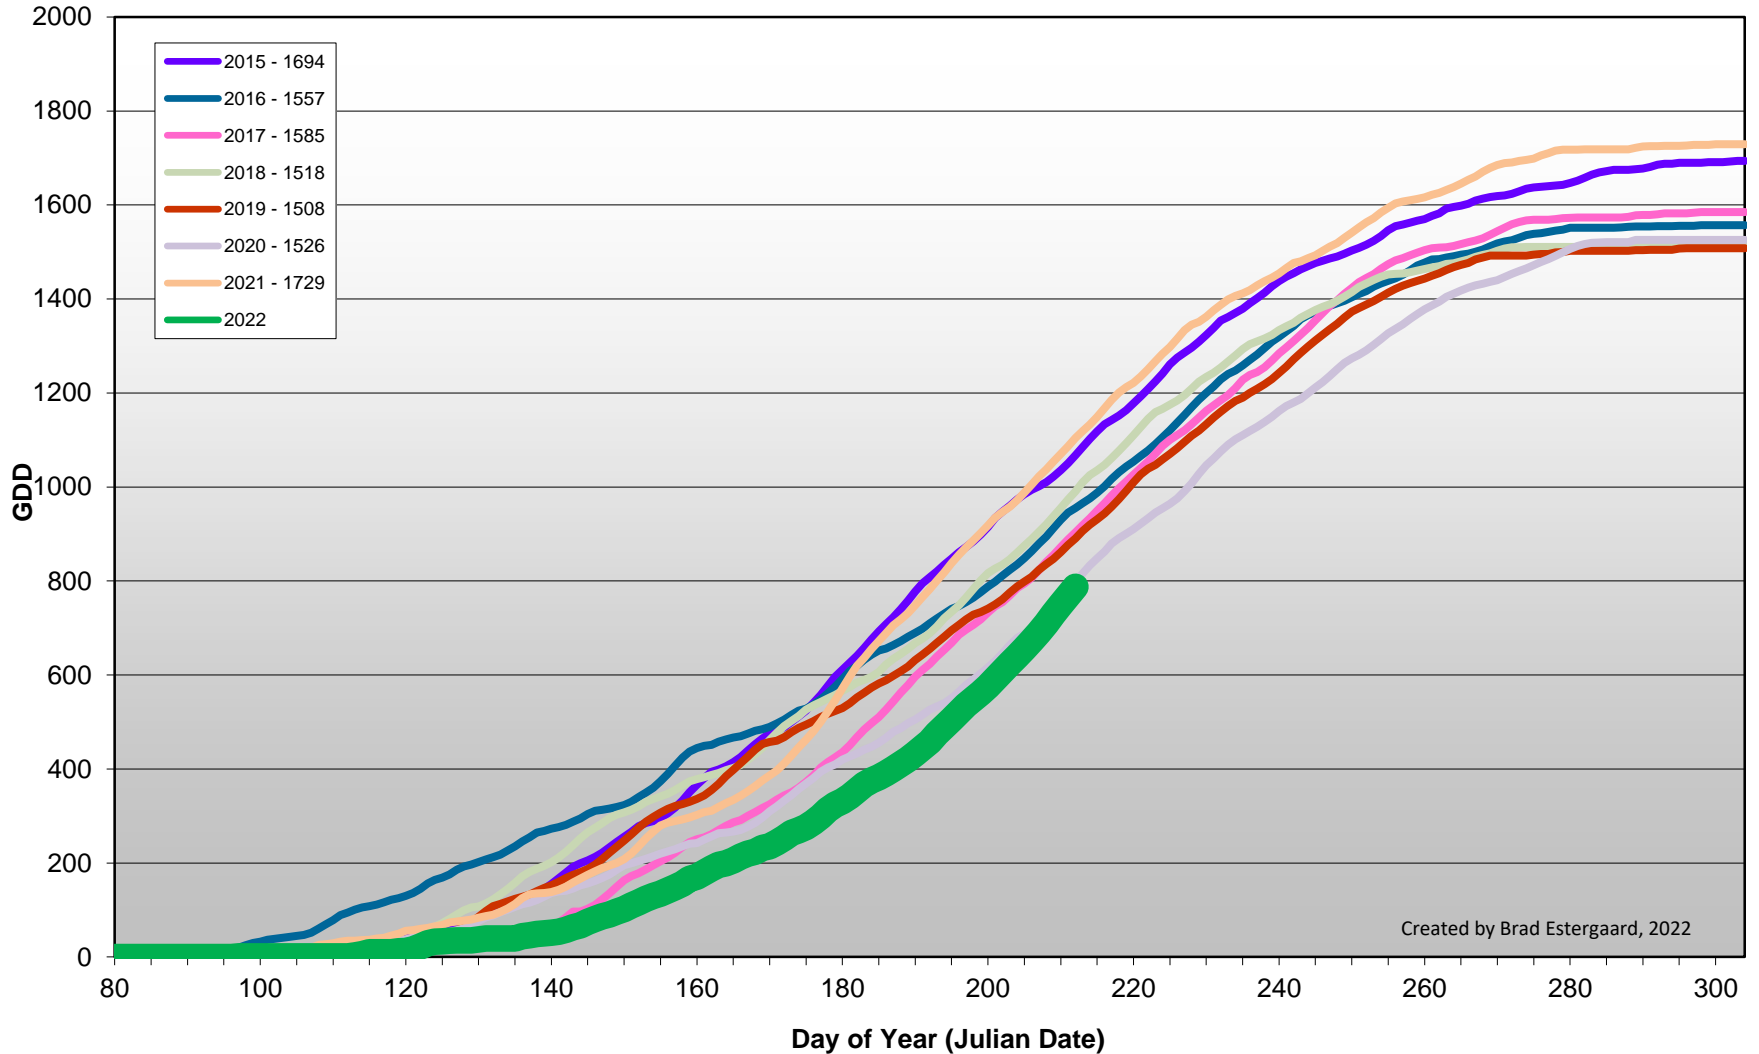

Summerland - Growing Degree Day Accumulation - 1998-2022

Osoyoos - Total Monthly Growing Degree Days [JULY] - 1998-2022

Osoyoos - Growing Degree Day Accumulation - 1998-2022 - April through July

Osoyoos - Growing Degree Day Accumulation - 1998-2022

Created by Brad Estergaard, 2022

West Kelowna (Boucherie Road - South) - Total Monthly Growing Degree Days [JULY] 2015-2022

West Kelowna (Boucherie Road - South) - Growing Degree Day Accumulation 2015-2022 - April through July

Created by Brad Estergaard, 2022

West Kelowna (Boucherie Road - South) - Growing Degree Day Accumulation - 2015-2021

Created by Brad Estergaard, 2022

Naramata Bench - Total Monthly Growing Degree Days [JULY] - 2020-2022

Created by Brad Estergaard, 2022

Naramata Bench - Growing Degree Day Accumulation - 2020-2022 - April through July

Created by Brad Estergaard, 2022

Naramata Bench - Growing Degree Day Accumulation - 2020-2022