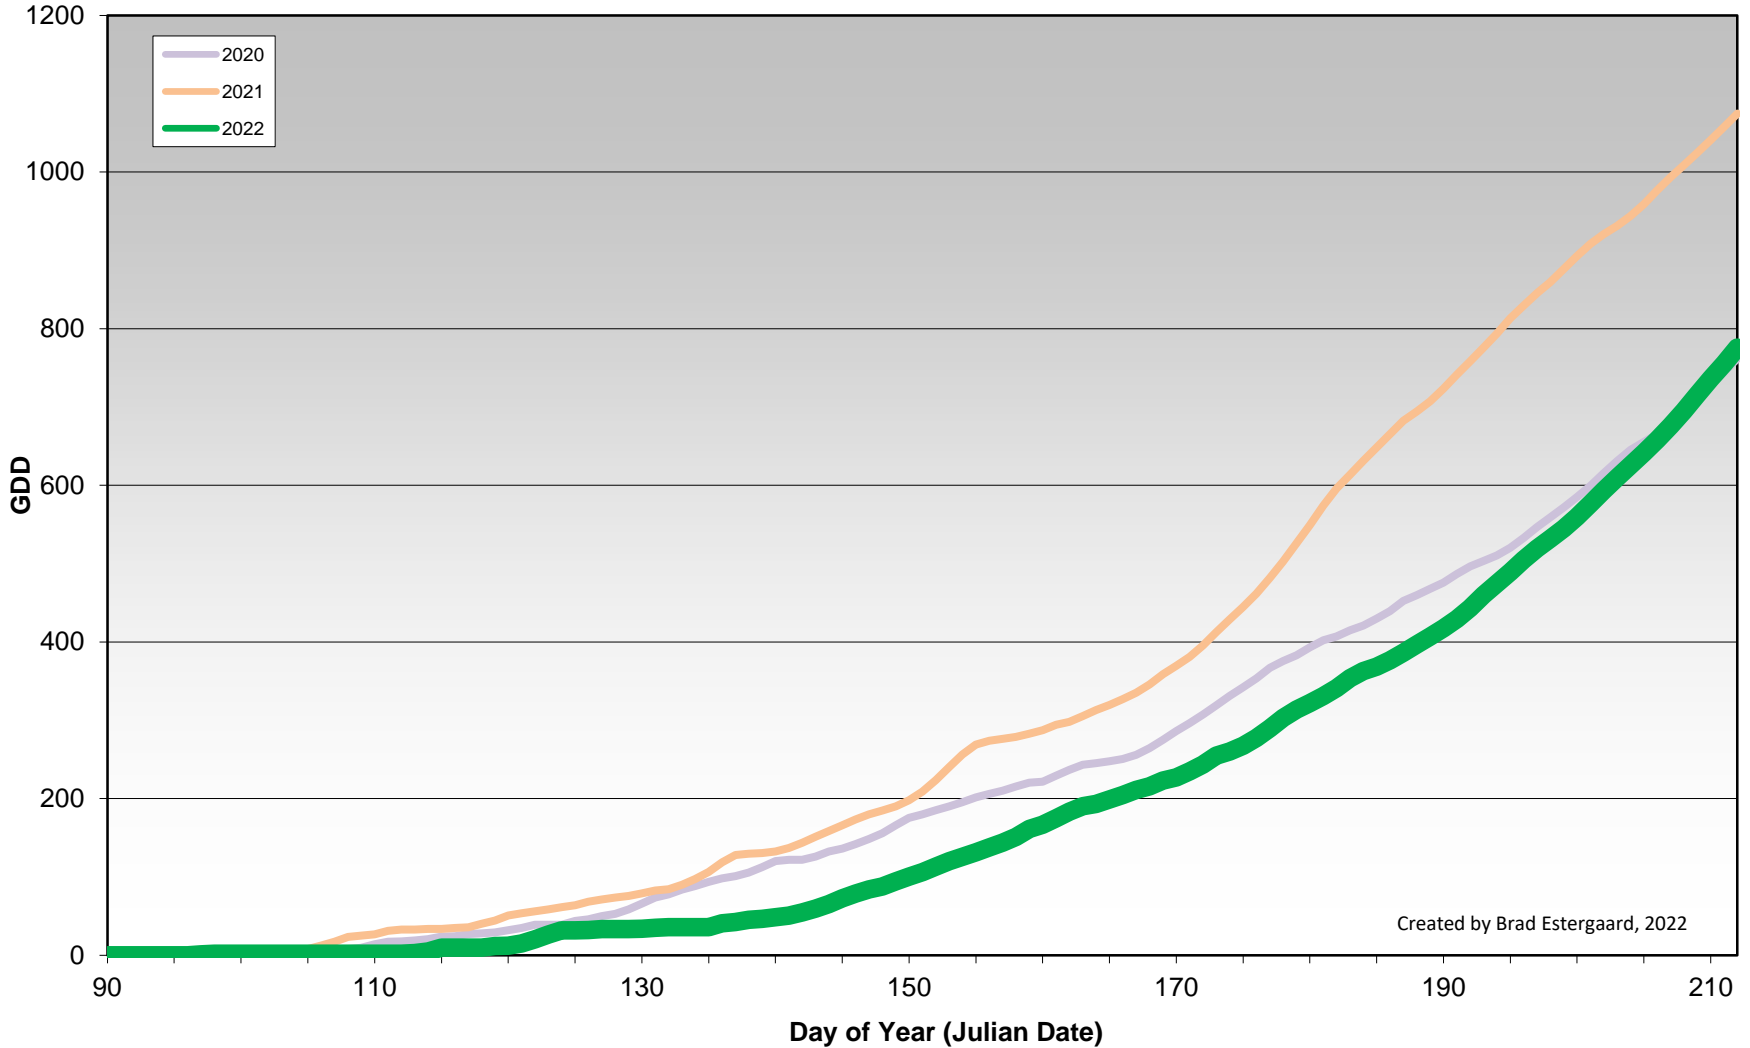

Created by Brad Estergaard, 2022

West Kelowna (Boucherie Road - South) - Total Monthly Growing Degree Days [JULY] 2015-2022

West Kelowna (Boucherie Road - South) - Growing Degree Day Accumulation 2015-2022 - April through July

Created by Brad Estergaard, 2022

West Kelowna (Boucherie Road - South) - Growing Degree Day Accumulation - 2015-2021

Created by Brad Estergaard, 2022

Naramata Bench - Total Monthly Growing Degree Days [JULY] - 2020-2022

Created by Brad Estergaard, 2022

Naramata Bench - Growing Degree Day Accumulation - 2020-2022 - April through July

Created by Brad Estergaard, 2022

Naramata Bench - Growing Degree Day Accumulation - 2020-2022