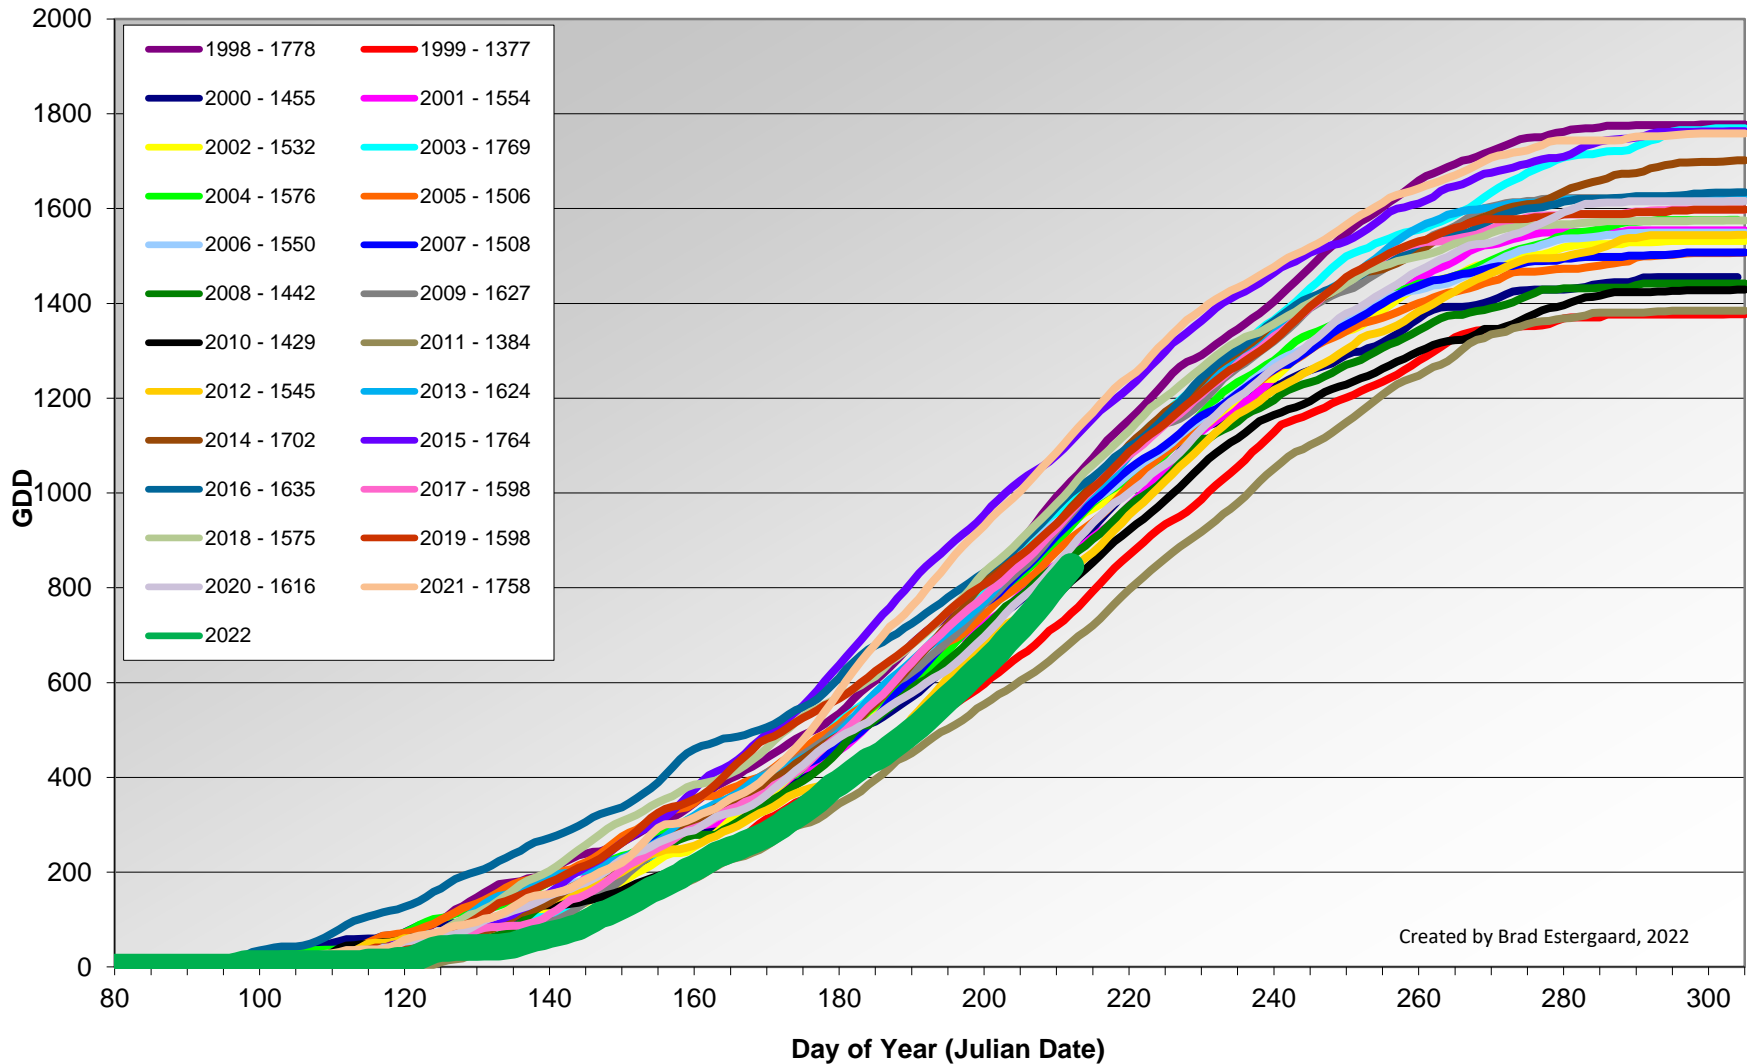

Summerland - Total Monthly Growing Degree Days [JULY] - 1998-2022

July

Created by Brad Estergaard, 2022

Month

Summerland - Growing Degree Day Accumulation - 1998-2022 - April through July

Created by Brad Estergaard, 2022

Summerland - Growing Degree Day Accumulation - 1998-2022

Osoyoos - Total Monthly Growing Degree Days [JULY] - 1998-2022

Osoyoos - Growing Degree Day Accumulation - 1998-2022 - April through July

Osoyoos - Growing Degree Day Accumulation - 1998-2022

Created by Brad Estergaard, 2022

West Kelowna (Boucherie Road - South) - Total Monthly Growing Degree Days [JULY] 2015-2022

West Kelowna (Boucherie Road - South) - Growing Degree Day Accumulation 2015-2022 - April through July

Created by Brad Estergaard, 2022

West Kelowna (Boucherie Road - South) - Growing Degree Day Accumulation - 2015-2021

Created by Brad Estergaard, 2022

Naramata Bench - Total Monthly Growing Degree Days [JULY] - 2020-2022