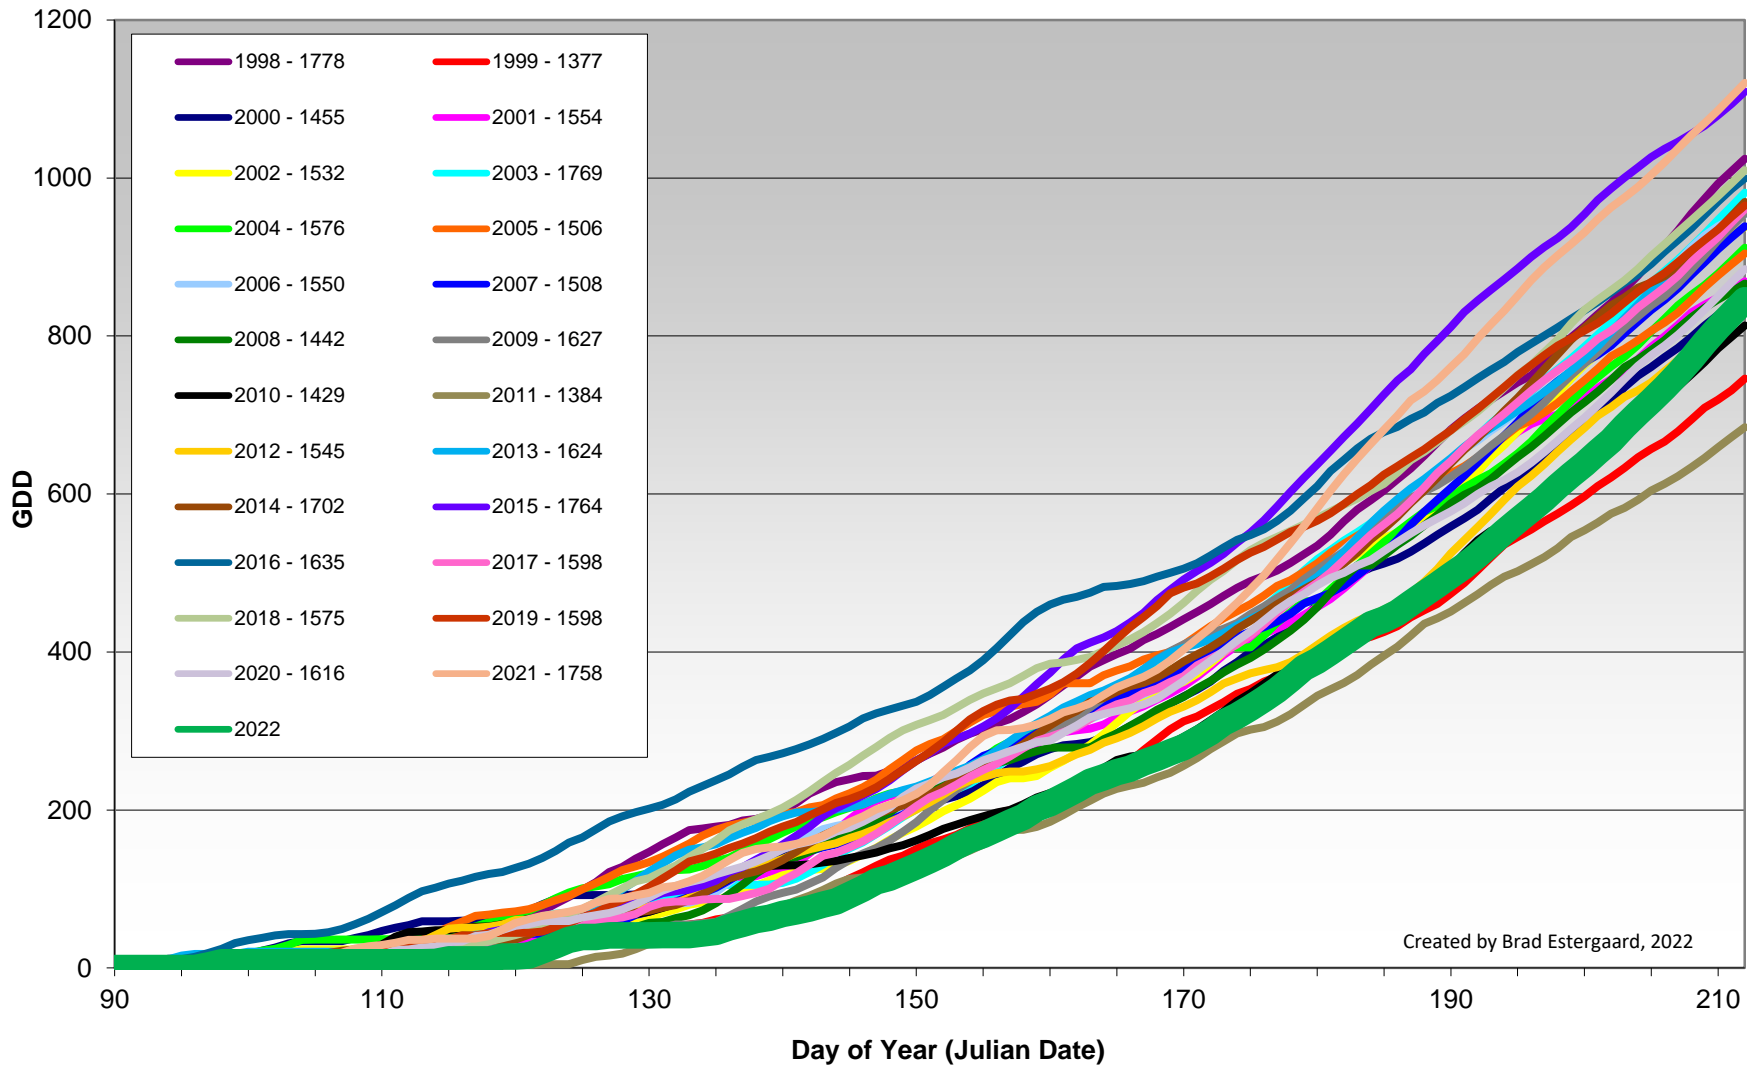

Summerland - Total Monthly Growing Degree Days [JULY] - 1998-2022

July

Created by Brad Estergaard, 2022

Month

Summerland - Growing Degree Day Accumulation - 1998-2022 - April through July

Created by Brad Estergaard, 2022

Summerland - Growing Degree Day Accumulation - 1998-2022

Osoyoos - Total Monthly Growing Degree Days [JULY] - 1998-2022

Osoyoos - Growing Degree Day Accumulation - 1998-2022 - April through July

Osoyoos - Growing Degree Day Accumulation - 1998-2022

Created by Brad Estergaard, 2022

West Kelowna (Boucherie Road - South) - Total Monthly Growing Degree Days [JULY] 2015-2022

West Kelowna (Boucherie Road - South) - Growing Degree Day Accumulation 2015-2022 - April through July