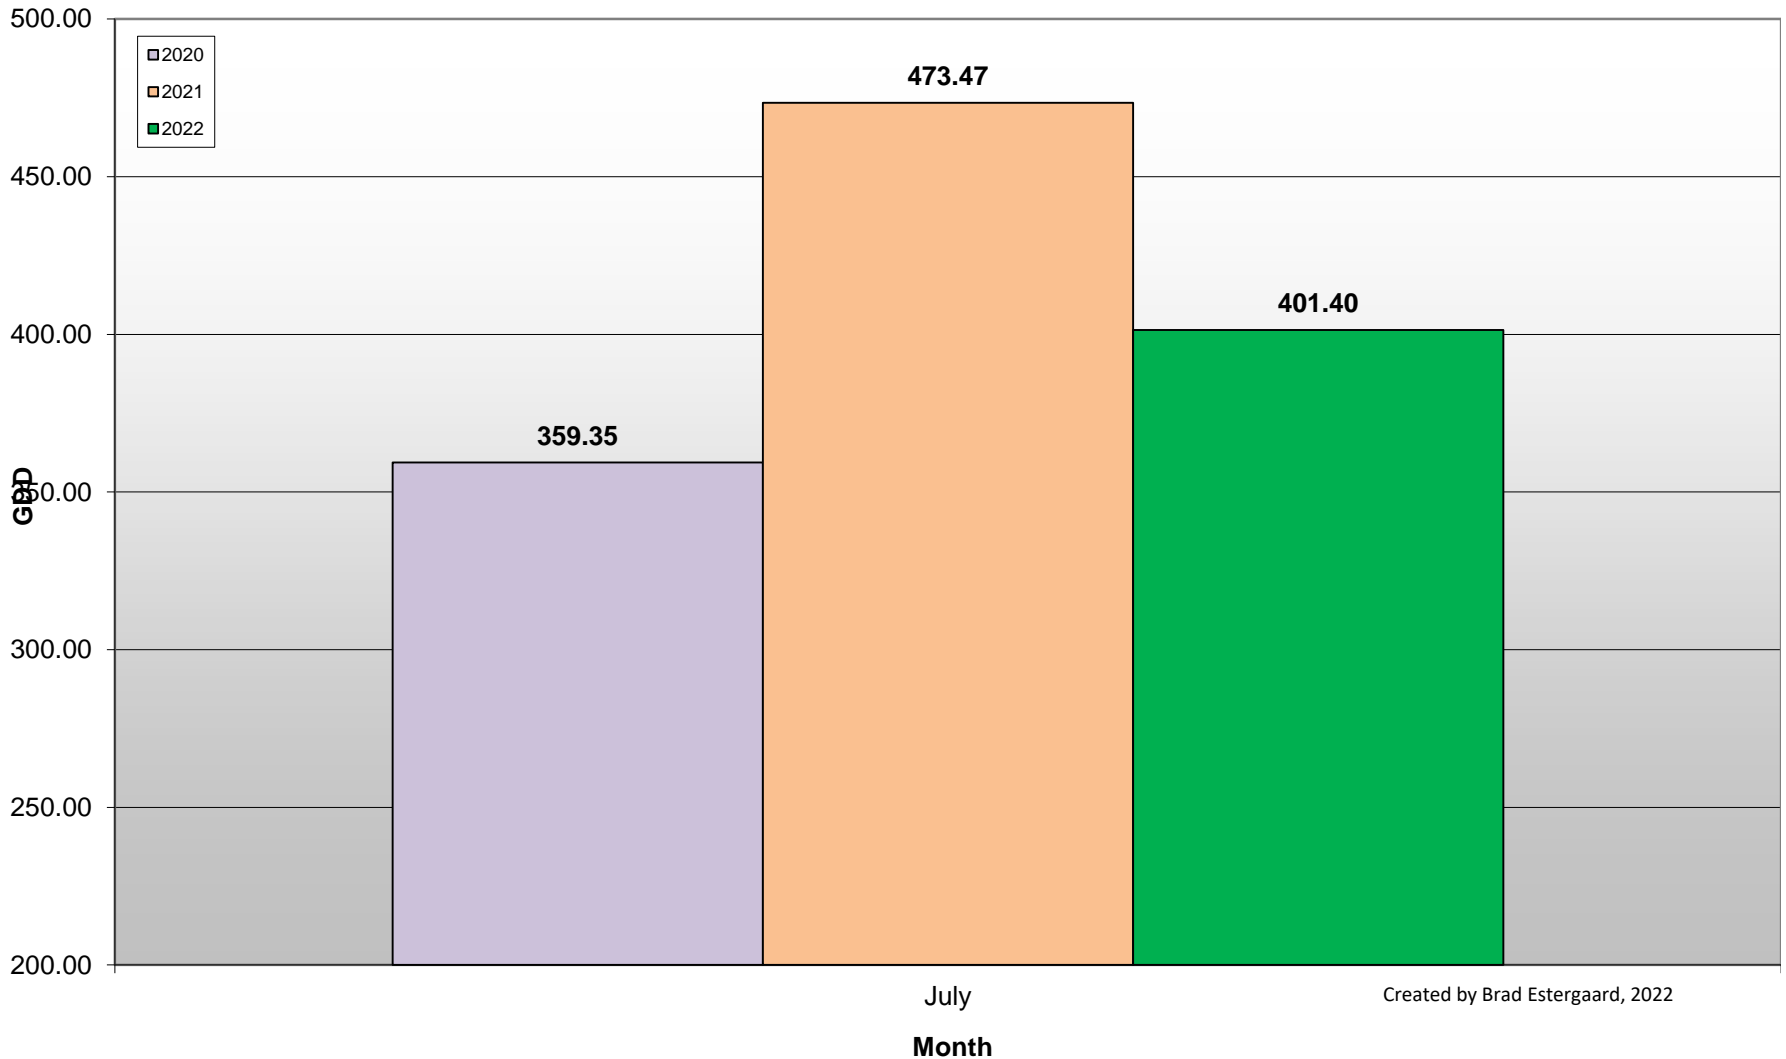

Okanagan Falls - Total Monthly Growing Degree Days [JULY] - 2020-2022