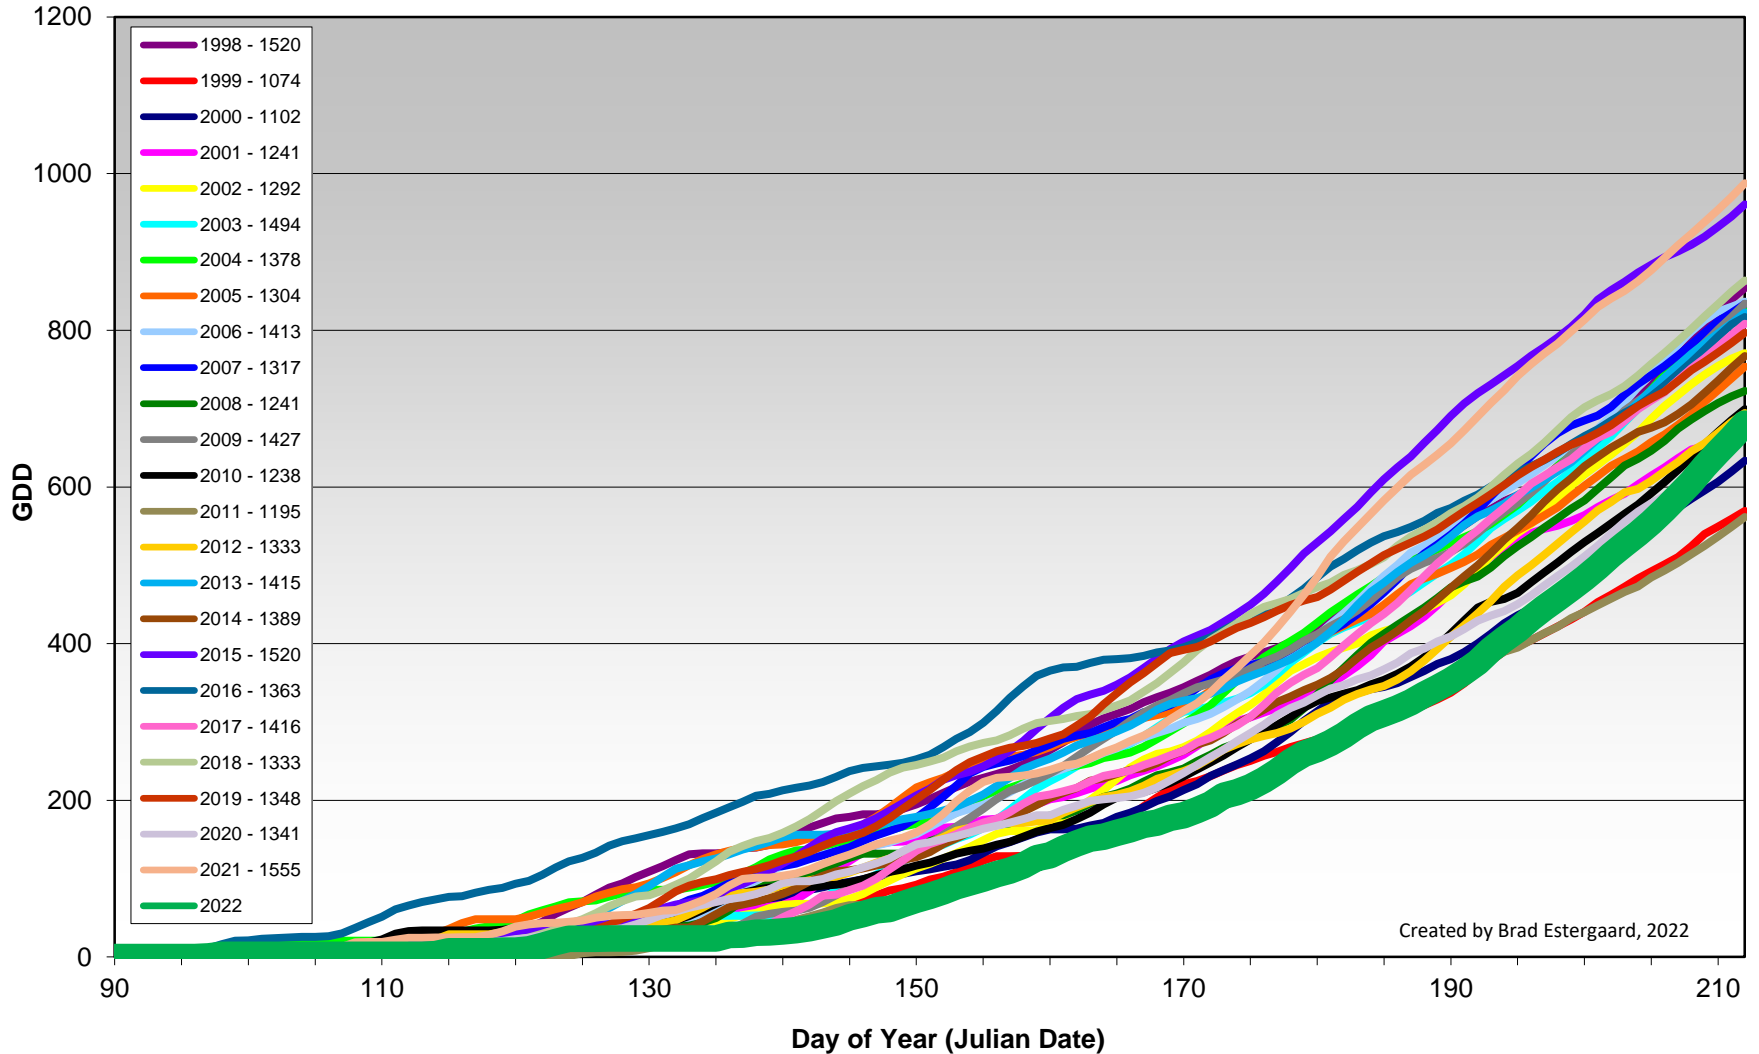

Summerland - Total Monthly Growing Degree Days [JULY] - 1998-2022

July

Created by Brad Estergaard, 2022

Month

Summerland - Growing Degree Day Accumulation - 1998-2022 - April through July

Created by Brad Estergaard, 2022

Summerland - Growing Degree Day Accumulation - 1998-2022

Osoyoos - Total Monthly Growing Degree Days [JULY] - 1998-2022

Osoyoos - Growing Degree Day Accumulation - 1998-2022 - April through July

Osoyoos - Growing Degree Day Accumulation - 1998-2022

Created by Brad Estergaard, 2022

West Kelowna (Boucherie Road - South) - Total Monthly Growing Degree Days [JULY] 2015-2022

West Kelowna (Boucherie Road - South) - Growing Degree Day Accumulation 2015-2022 - April through July