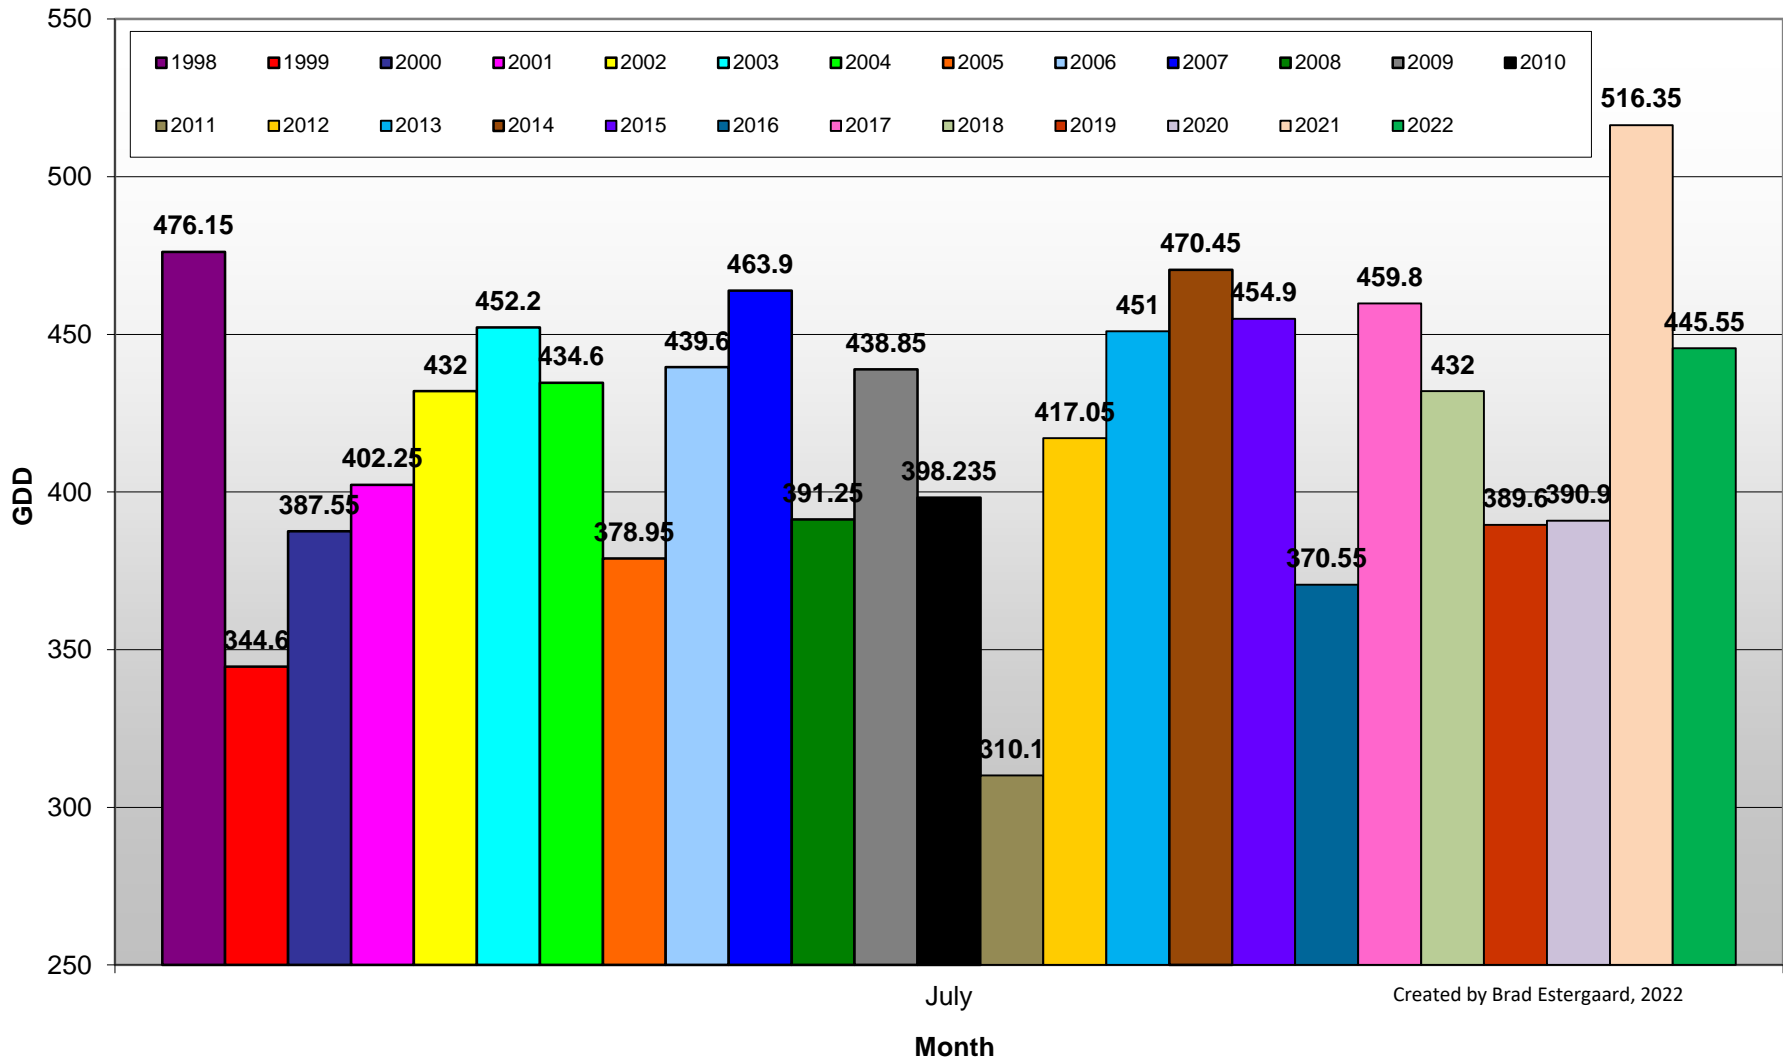

Summerland - Total Monthly Growing Degree Days [JULY] - 1998-2022

July

Created by Brad Estergaard, 2022

Month

Summerland - Growing Degree Day Accumulation - 1998-2022 - April through July

Created by Brad Estergaard, 2022

Summerland - Growing Degree Day Accumulation - 1998-2022

Osoyoos - Total Monthly Growing Degree Days [JULY] - 1998-2022

Osoyoos - Growing Degree Day Accumulation - 1998-2022 - April through July

Osoyoos - Growing Degree Day Accumulation - 1998-2022

Created by Brad Estergaard, 2022

West Kelowna (Boucherie Road - South) - Total Monthly Growing Degree Days [JULY] 2015-2022

West Kelowna (Boucherie Road - South) - Growing Degree Day Accumulation 2015-2022 - April through July