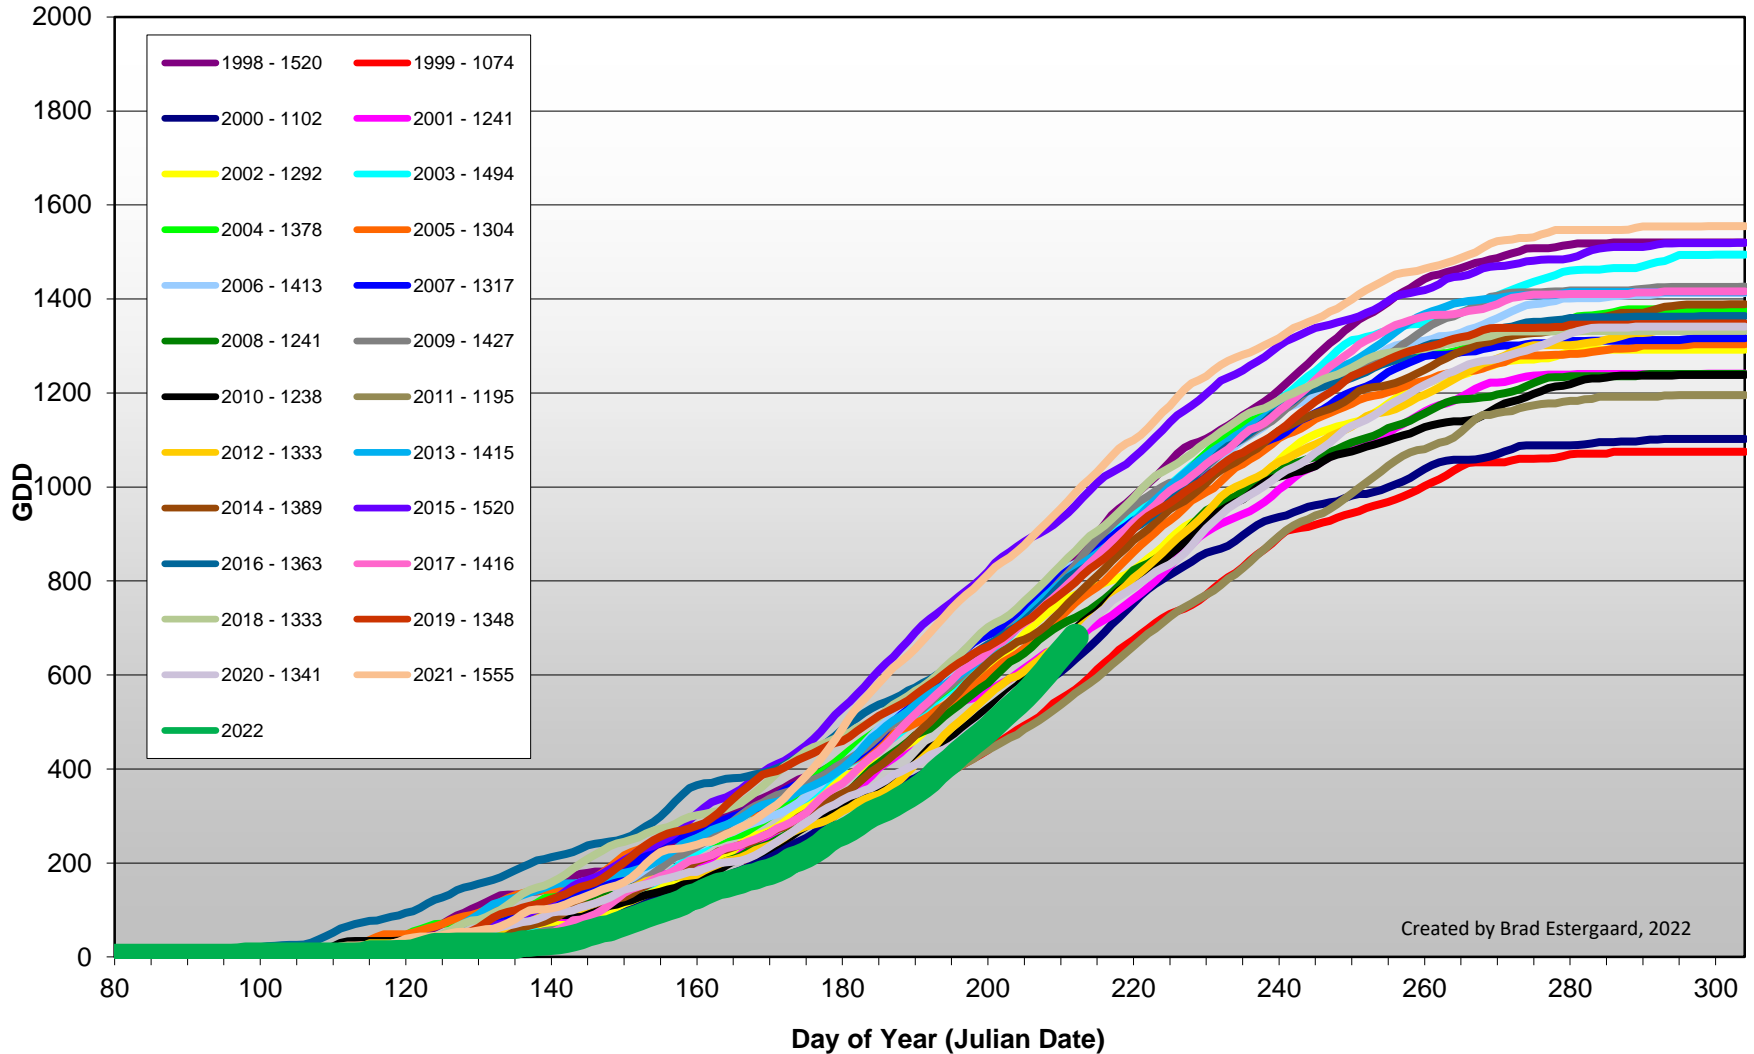

Summerland - Total Monthly Growing Degree Days [JULY] - 1998-2022

July

Created by Brad Estergaard, 2022

Month

Summerland - Growing Degree Day Accumulation - 1998-2022 - April through July

Created by Brad Estergaard, 2022

Summerland - Growing Degree Day Accumulation - 1998-2022

Osoyoos - Total Monthly Growing Degree Days [JULY] - 1998-2022

Osoyoos - Growing Degree Day Accumulation - 1998-2022 - April through July

Osoyoos - Growing Degree Day Accumulation - 1998-2022

Created by Brad Estergaard, 2022

West Kelowna (Boucherie Road - South) - Total Monthly Growing Degree Days [JULY] 2015-2022

West Kelowna (Boucherie Road - South) - Growing Degree Day Accumulation 2015-2022 - April through July

Okanagan Falls - Growing Degree Day Accumulation - 2020-2022

Created by Brad Estergaard, 2022

Golden Mile (Oliver) - Total Monthly Growing Degree Days [JULY] - 2015-2022

Golden Mile (Oliver) - Growing Degree Day Accumulation - 2015-2022 - April through July