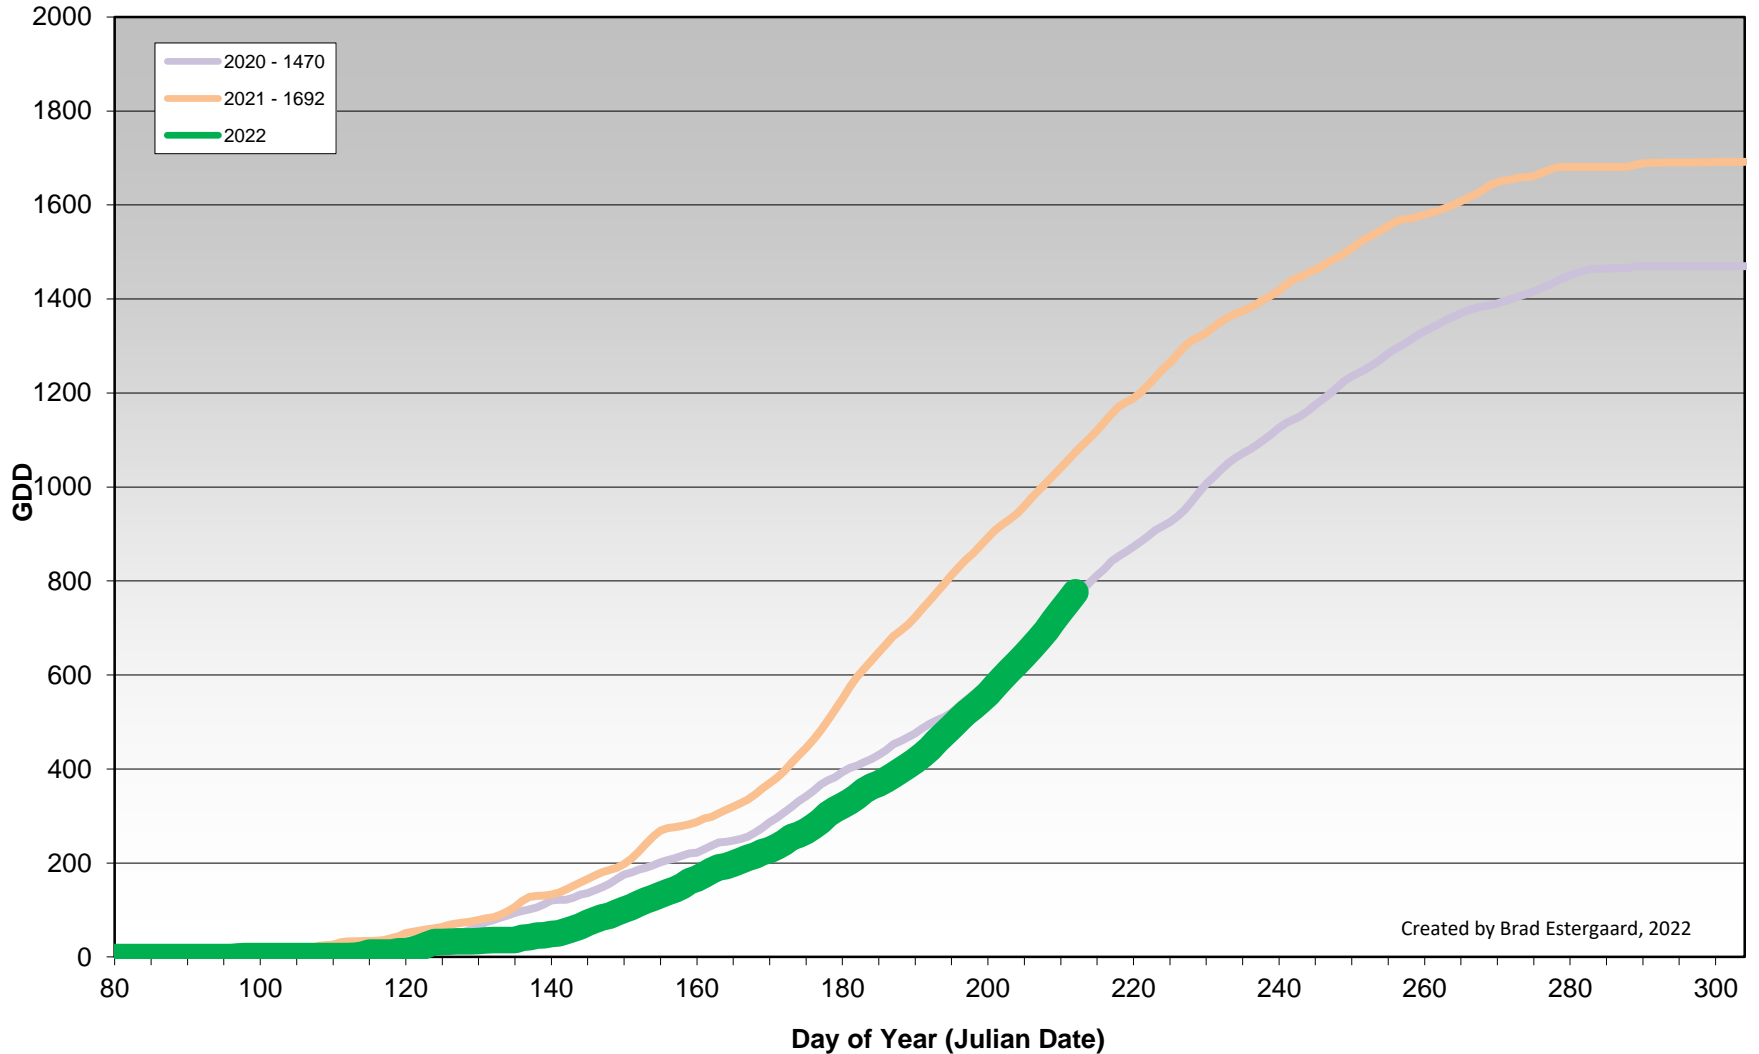

Created by Brad Estergaard, 2022

Naramata Bench - Growing Degree Day Accumulation - 2020-2022 - April through July

Created by Brad Estergaard, 2022

Naramata Bench - Growing Degree Day Accumulation - 2020-2022

Created by Brad Estergaard, 2022

Okanagan Falls - Total Monthly Growing Degree Days [JULY] - 2020-2022

Okanagan Falls - Growing Degree Day Accumulation - 2020-2022 - April through July

Created by Brad Estergaard, 2022