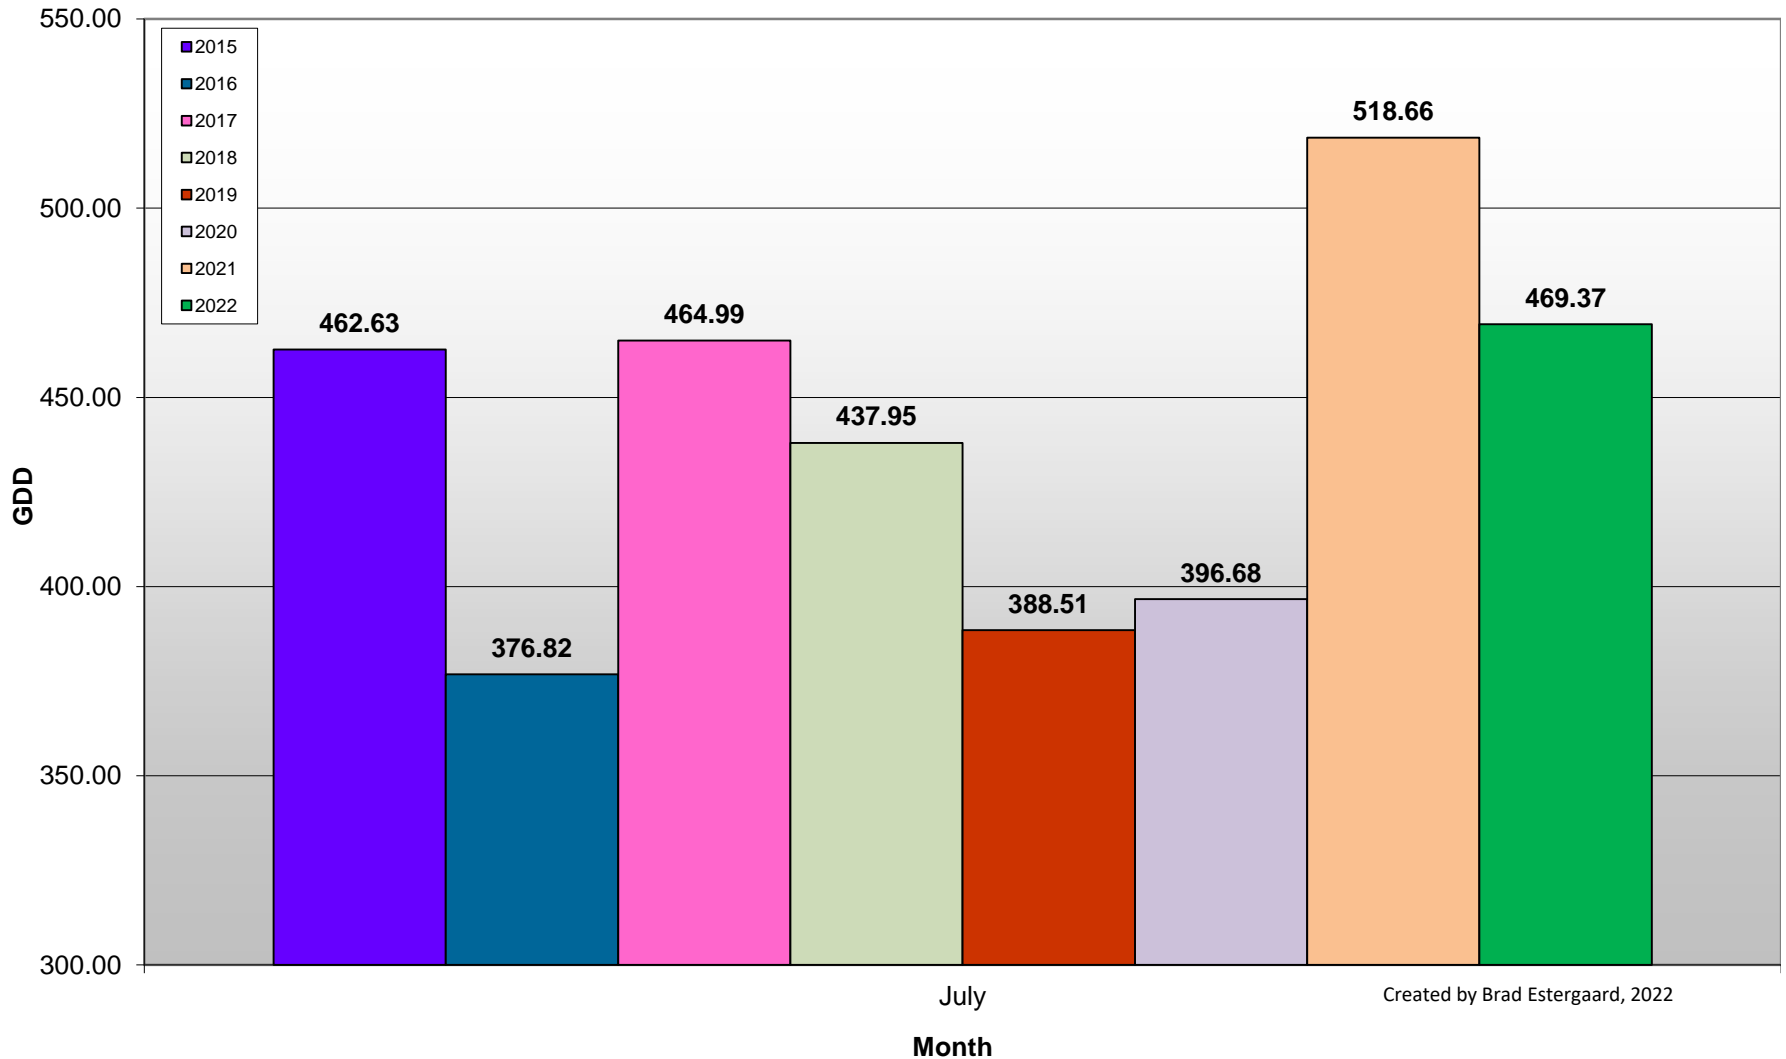

Golden Mile (Oliver) - Total Monthly Growing Degree Days [JULY] - 2015-2022