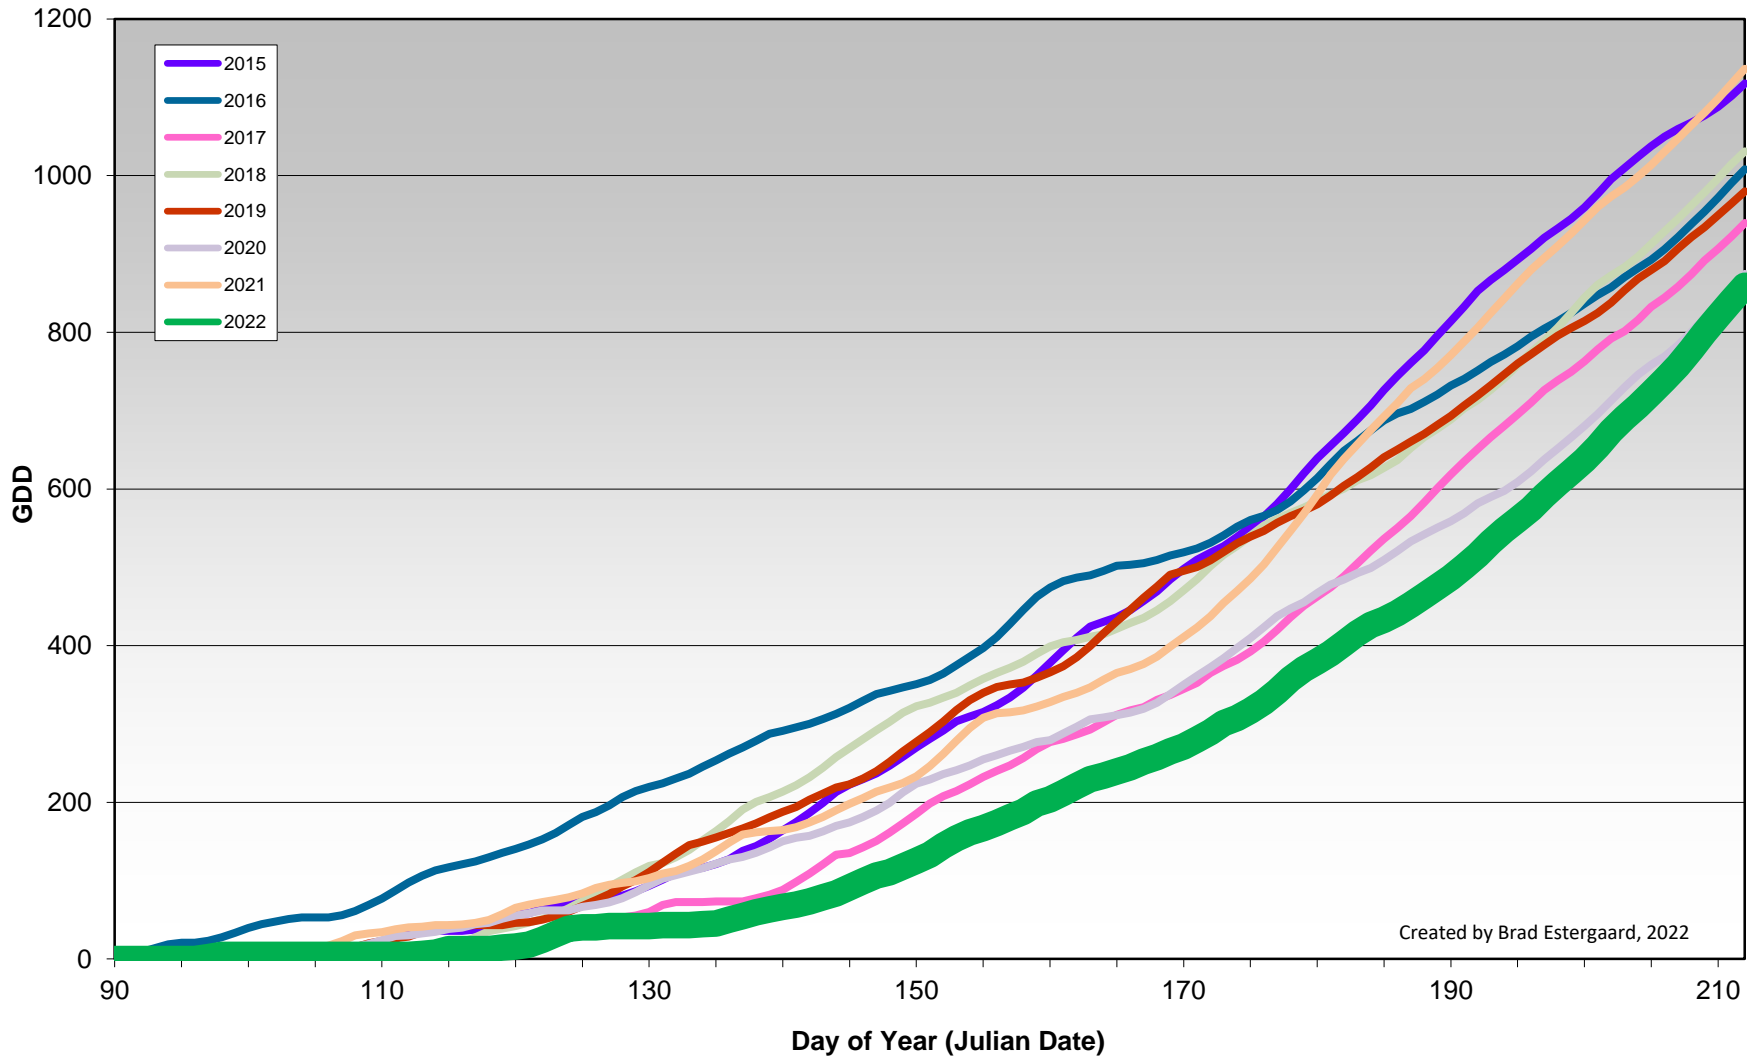

Created by Brad Estergaard, 2022

Okanagan Falls - Total Monthly Growing Degree Days [JULY] - 2020-2022

Okanagan Falls - Growing Degree Day Accumulation - 2020-2022 - April through July

Created by Brad Estergaard, 2022

Okanagan Falls - Growing Degree Day Accumulation - 2020-2022

Created by Brad Estergaard, 2022

Golden Mile (Oliver) - Total Monthly Growing Degree Days [JULY] - 2015-2022

Golden Mile (Oliver) - Growing Degree Day Accumulation - 2015-2022 - April through July

Created by Brad Estergaard, 2022

Golden Mile (Oliver) - Growing Degree Day Accumulation - 2015-2022