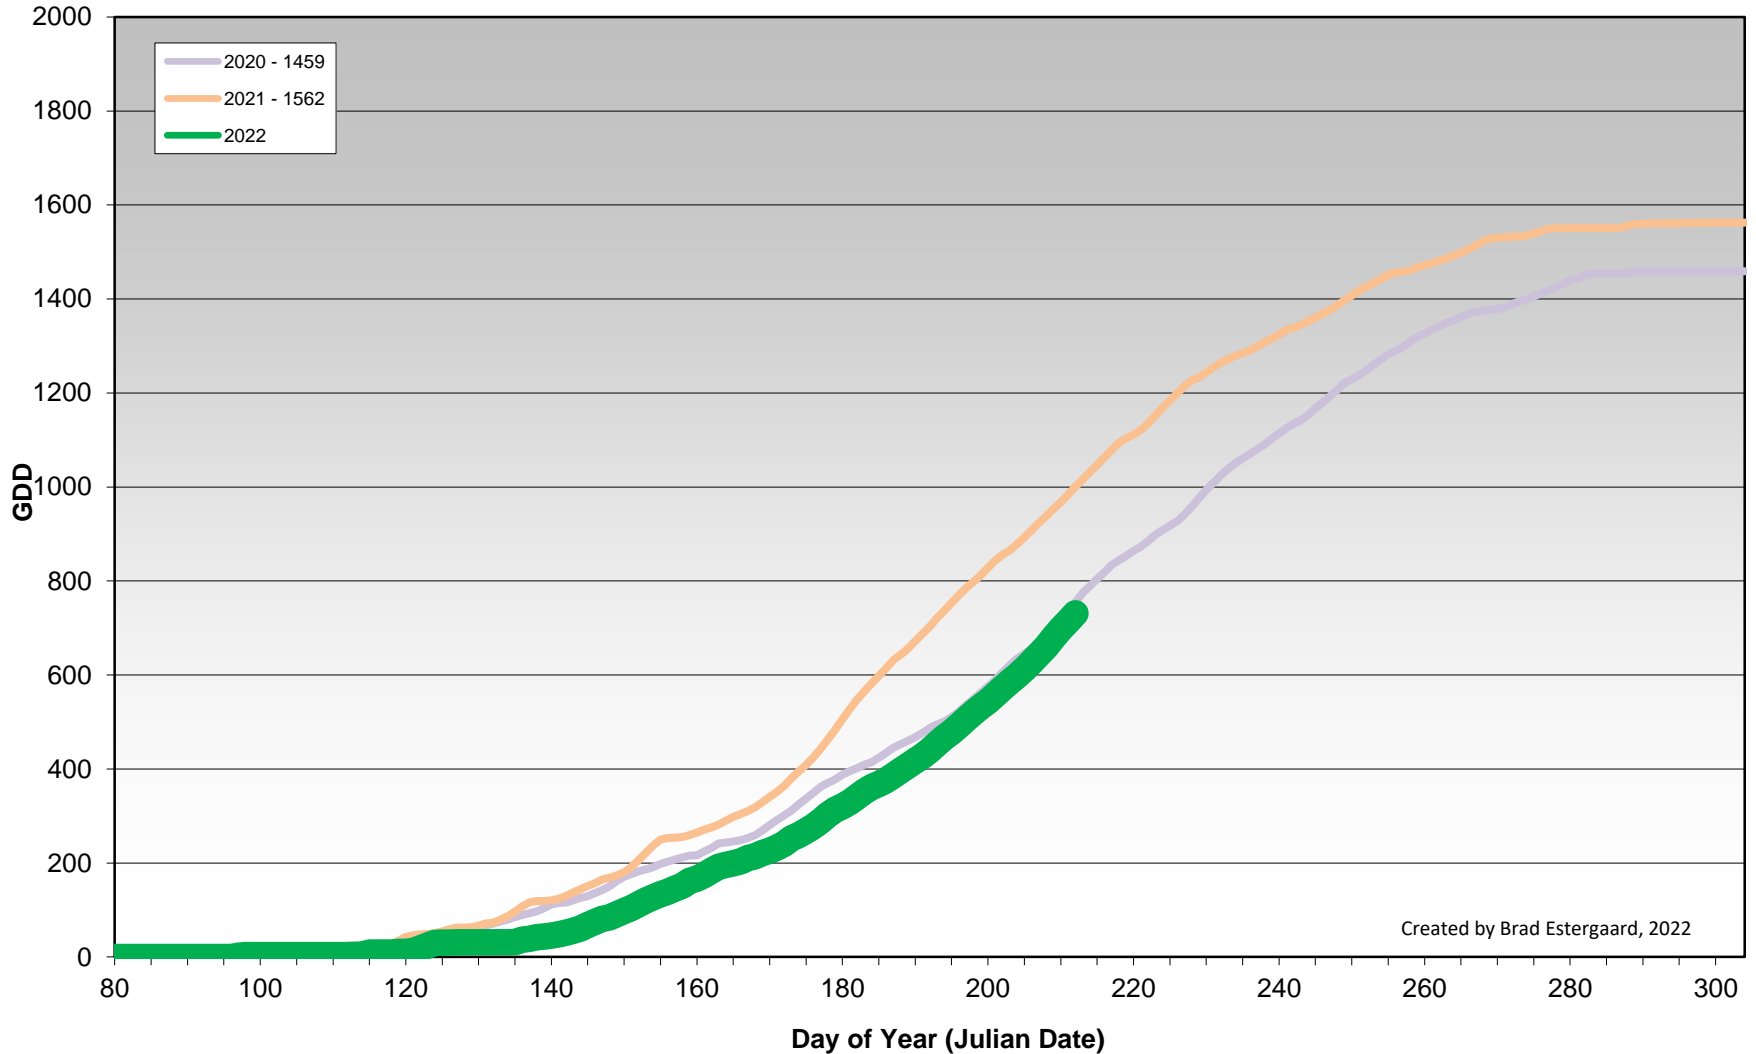

Created by Brad Estergaard, 2022

Naramata Bench - Growing Degree Day Accumulation - 2020-2022 - April through July

Created by Brad Estergaard, 2022

Naramata Bench - Growing Degree Day Accumulation - 2020-2022

Created by Brad Estergaard, 2022

Okanagan Falls - Total Monthly Growing Degree Days [JULY] - 2020-2022

Okanagan Falls - Growing Degree Day Accumulation - 2020-2022 - April through July

Created by Brad Estergaard, 2022

Okanagan Falls - Growing Degree Day Accumulation - 2020-2022

Created by Brad Estergaard, 2022

Golden Mile (Oliver) - Total Monthly Growing Degree Days [JULY] - 2015-2022

Golden Mile (Oliver) - Growing Degree Day Accumulation - 2015-2022 - April through July