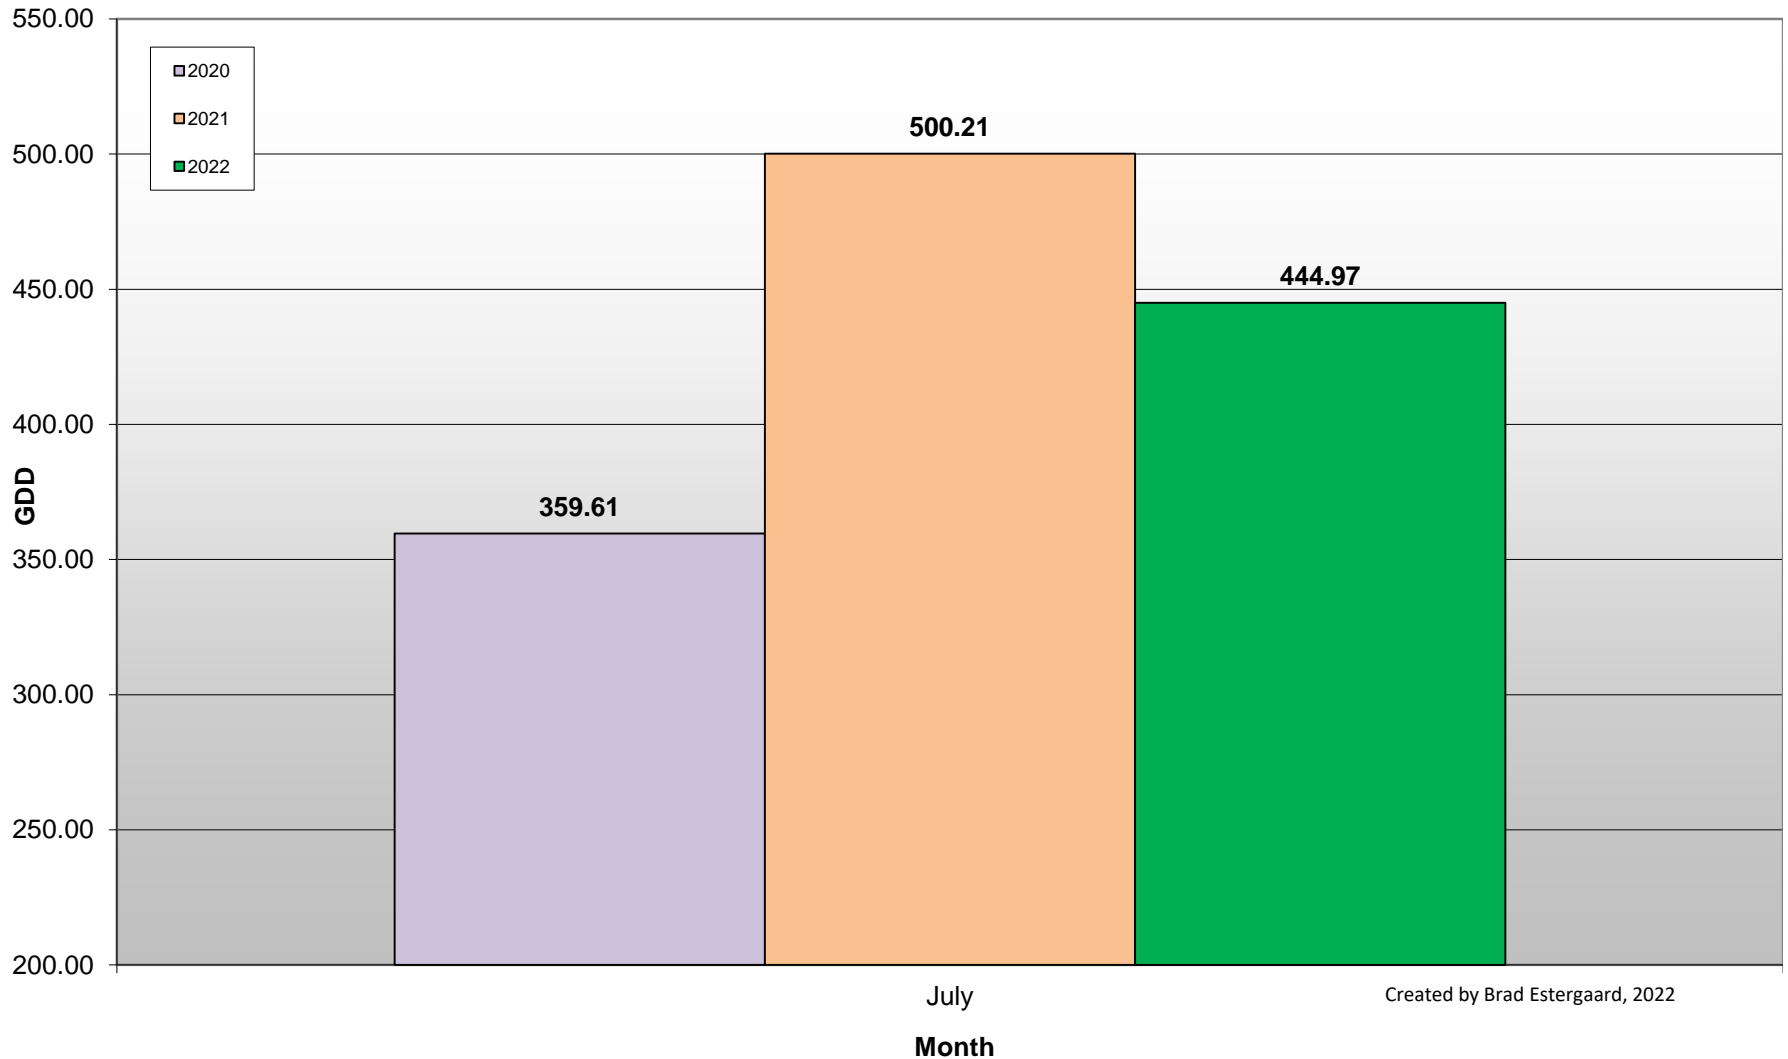

Created by Brad Estergaard, 2022

West Kelowna (Boucherie Road - South) - Growing Degree Day Accumulation - 2015-2021

Created by Brad Estergaard, 2022

Naramata Bench - Total Monthly Growing Degree Days [JULY] - 2020-2022

Created by Brad Estergaard, 2022

Naramata Bench - Growing Degree Day Accumulation - 2020-2022 - April through July

Created by Brad Estergaard, 2022

Naramata Bench - Growing Degree Day Accumulation - 2020-2022