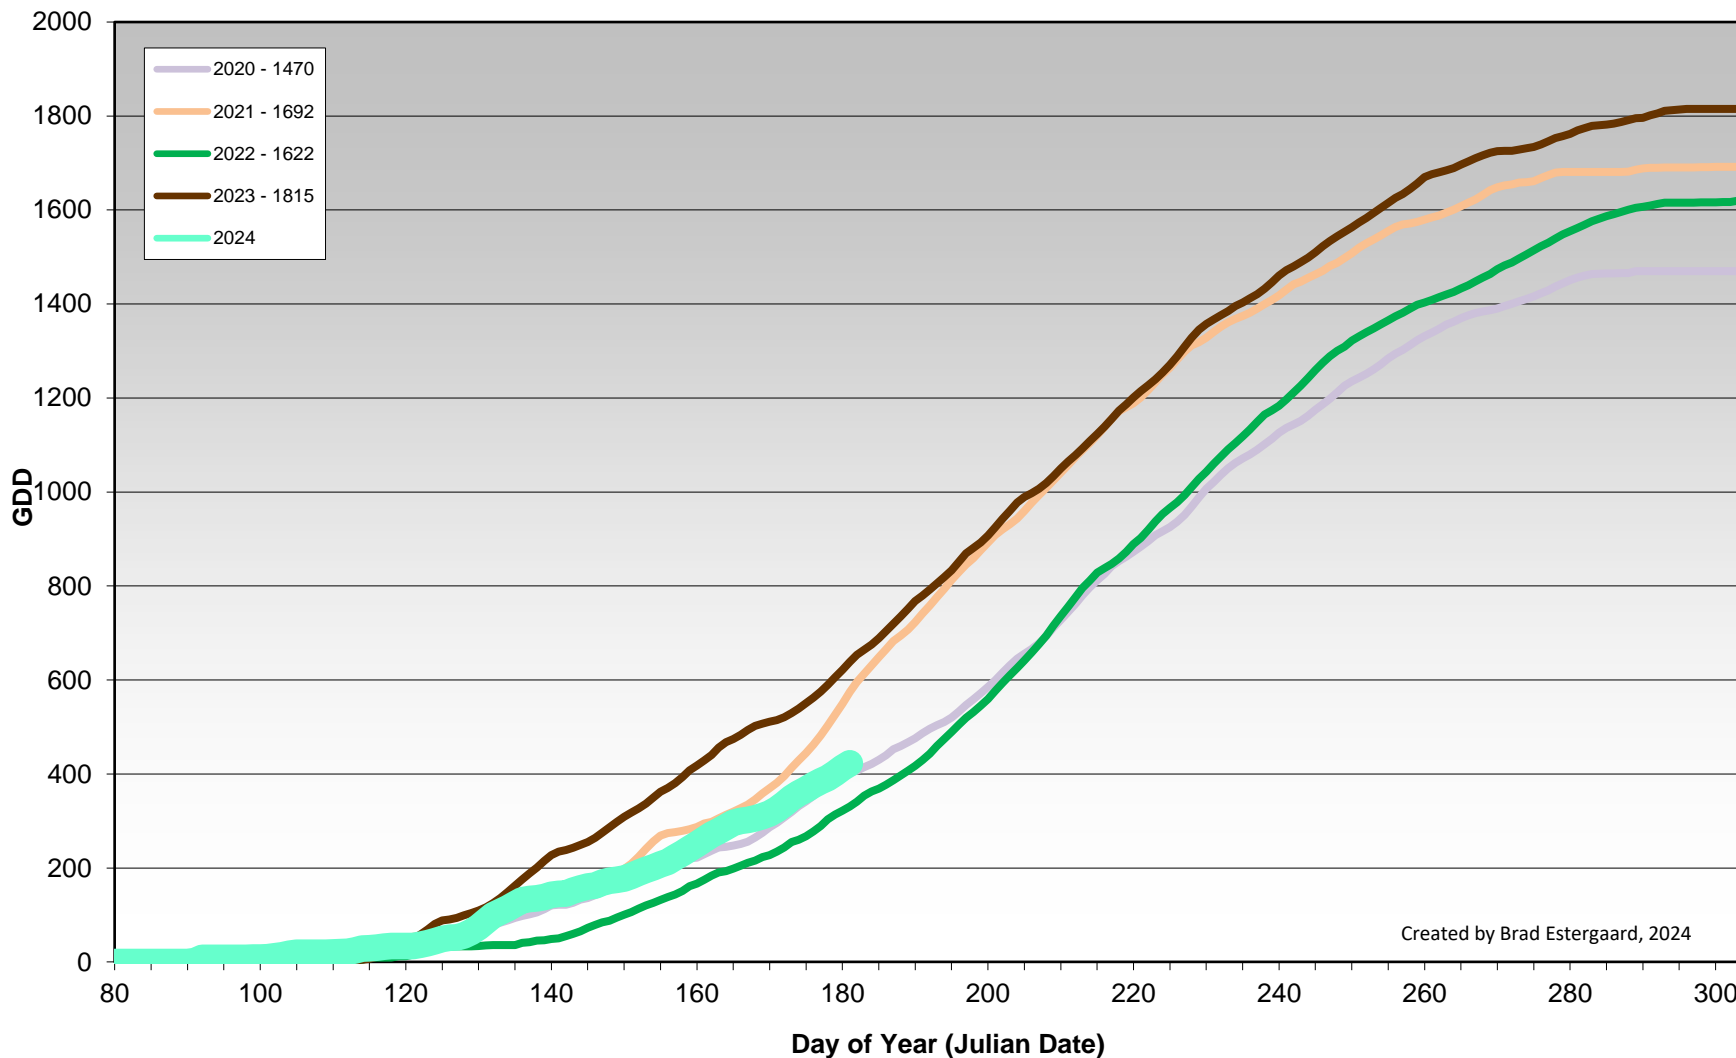

Naramata Bench - Growing Degree Day Accumulation - 2020-2024

Created by Brad Estergaard, 2024