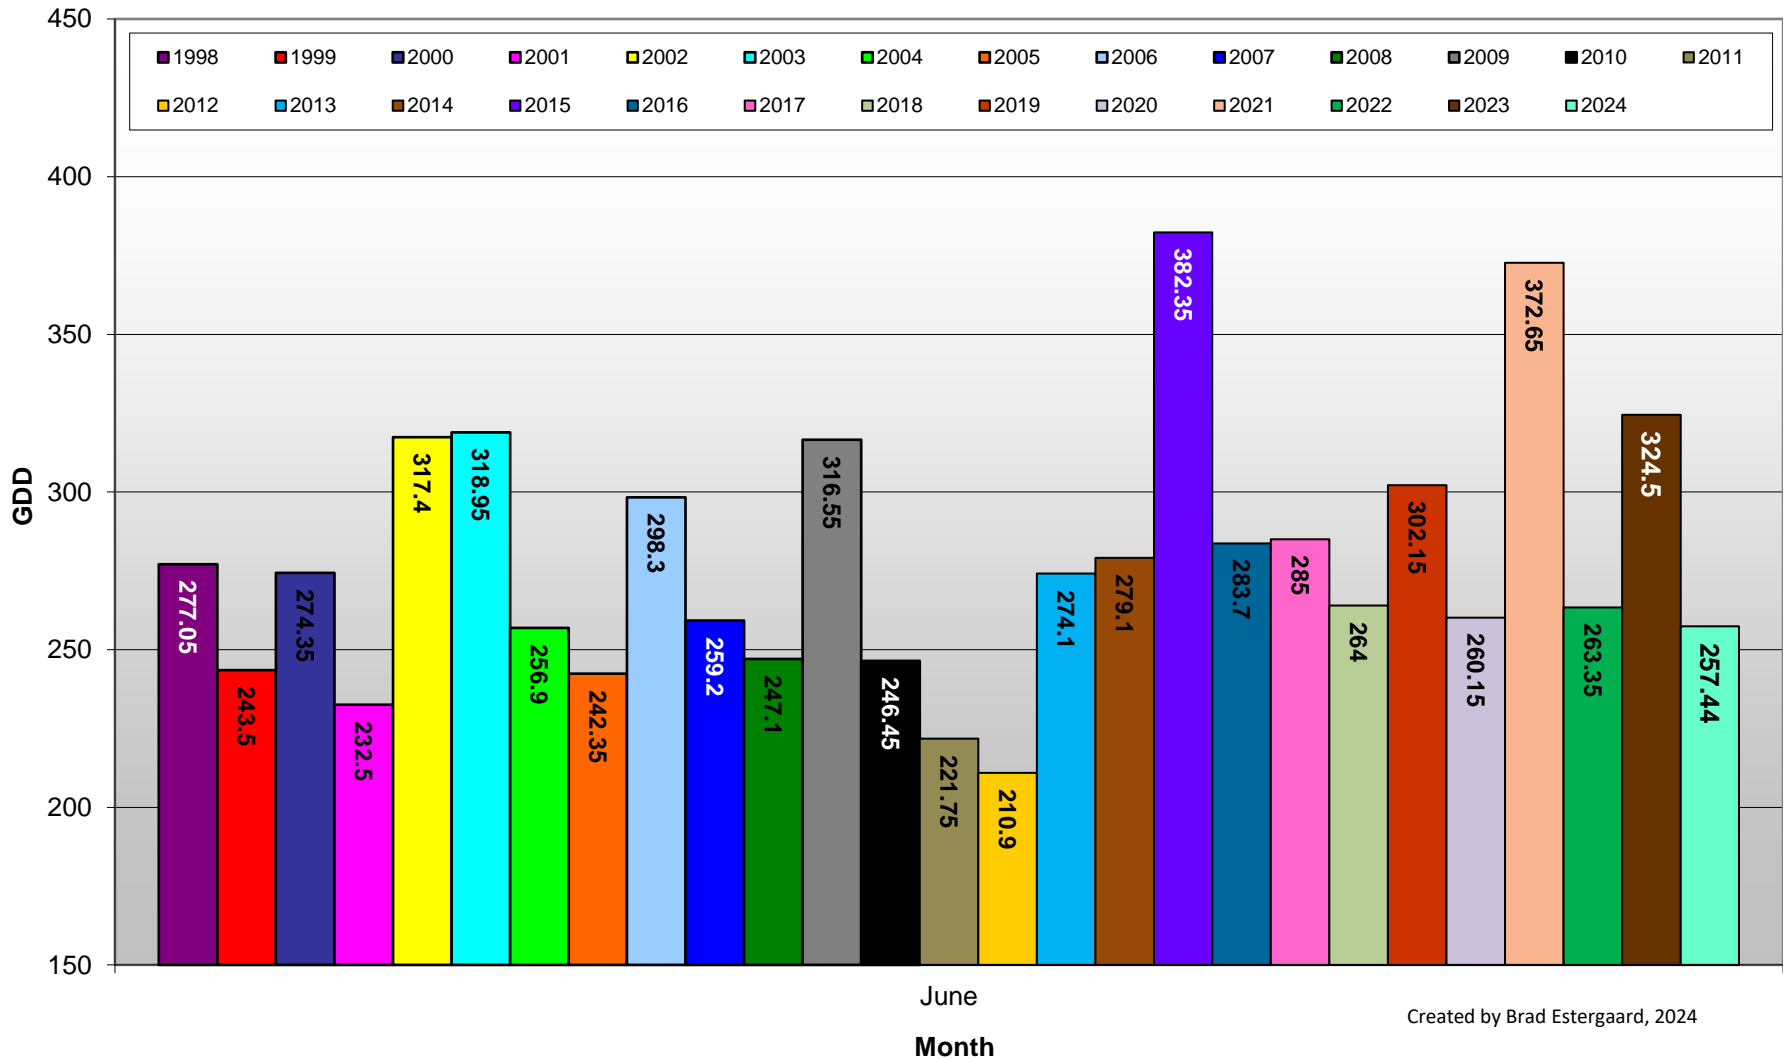

Summerland - Total Monthly Growing Degree Days [JUNE] - 1998-2024

Created by Brad Estergaard, 2024

Summerland - Total Monthly Growing Degree Days - April through June - 2005-2024

Created by Brad Estergaard, 2024

Summerland - Growing Degree Day Accumulation - 2005-2024 - April through June

Created by Brad Estergaard, 2024

Summerland - Growing Degree Day Accumulation - 2005-2024

Created by Brad Estergaard, 2024

Osoyoos - Total Monthly Growing Degree Days [JUNE] - 1998-2024

Created by Brad Estergaard, 2024

Osoyoos - Total Monthly Growing Degree Days - April through June - 2005-2024

Created by Brad Estergaard, 2024

Osoyoos - Growing Degree Day Accumulation - 2005-2024 - April through June

Golden Mile (Oliver) - Total Monthly Growing Degree Days - April through June - 2015-2024

Created by Brad Estergaard, 2024

Golden Mile (Oliver) - Growing Degree Day Accumulation - 2015-2024 - April through June