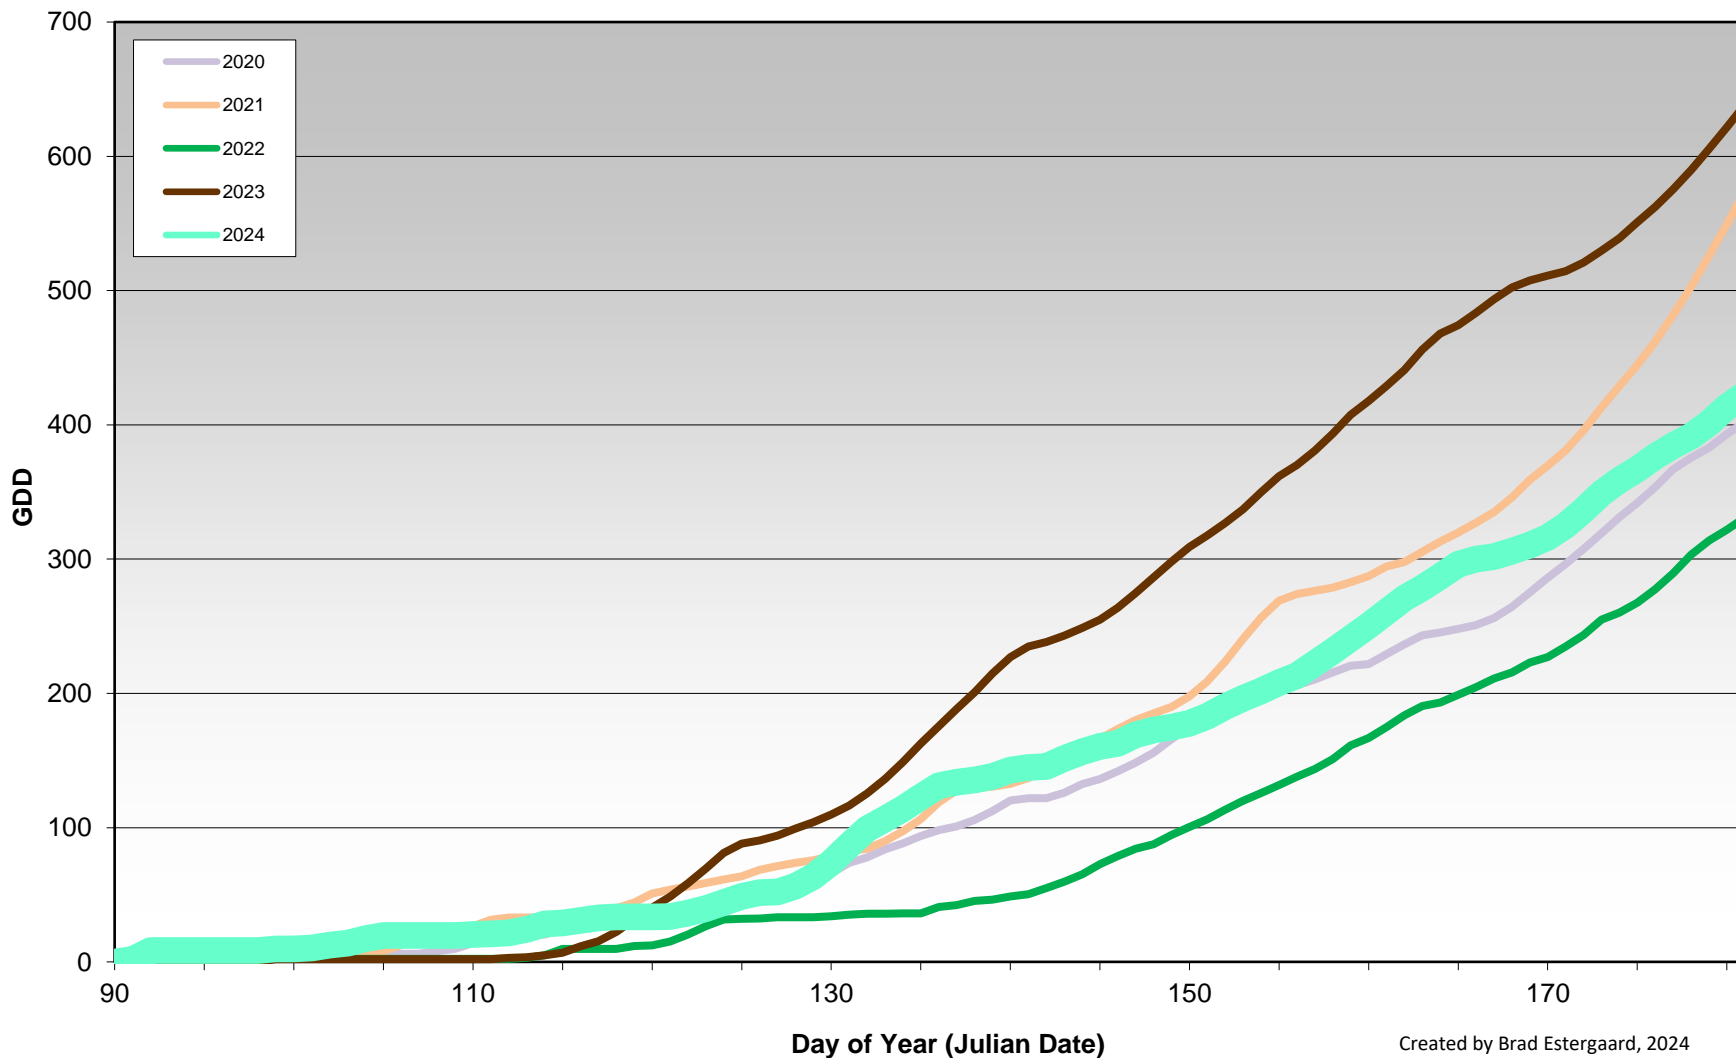

Created by Brad Estergaard, 2024

Naramata Bench - Total Monthly Growing Degree Days - April through June - 2020-2024

Created by Brad Estergaard, 2024

Month

Naramata Bench - Growing Degree Day Accumulation - 2020-2024 - April through June