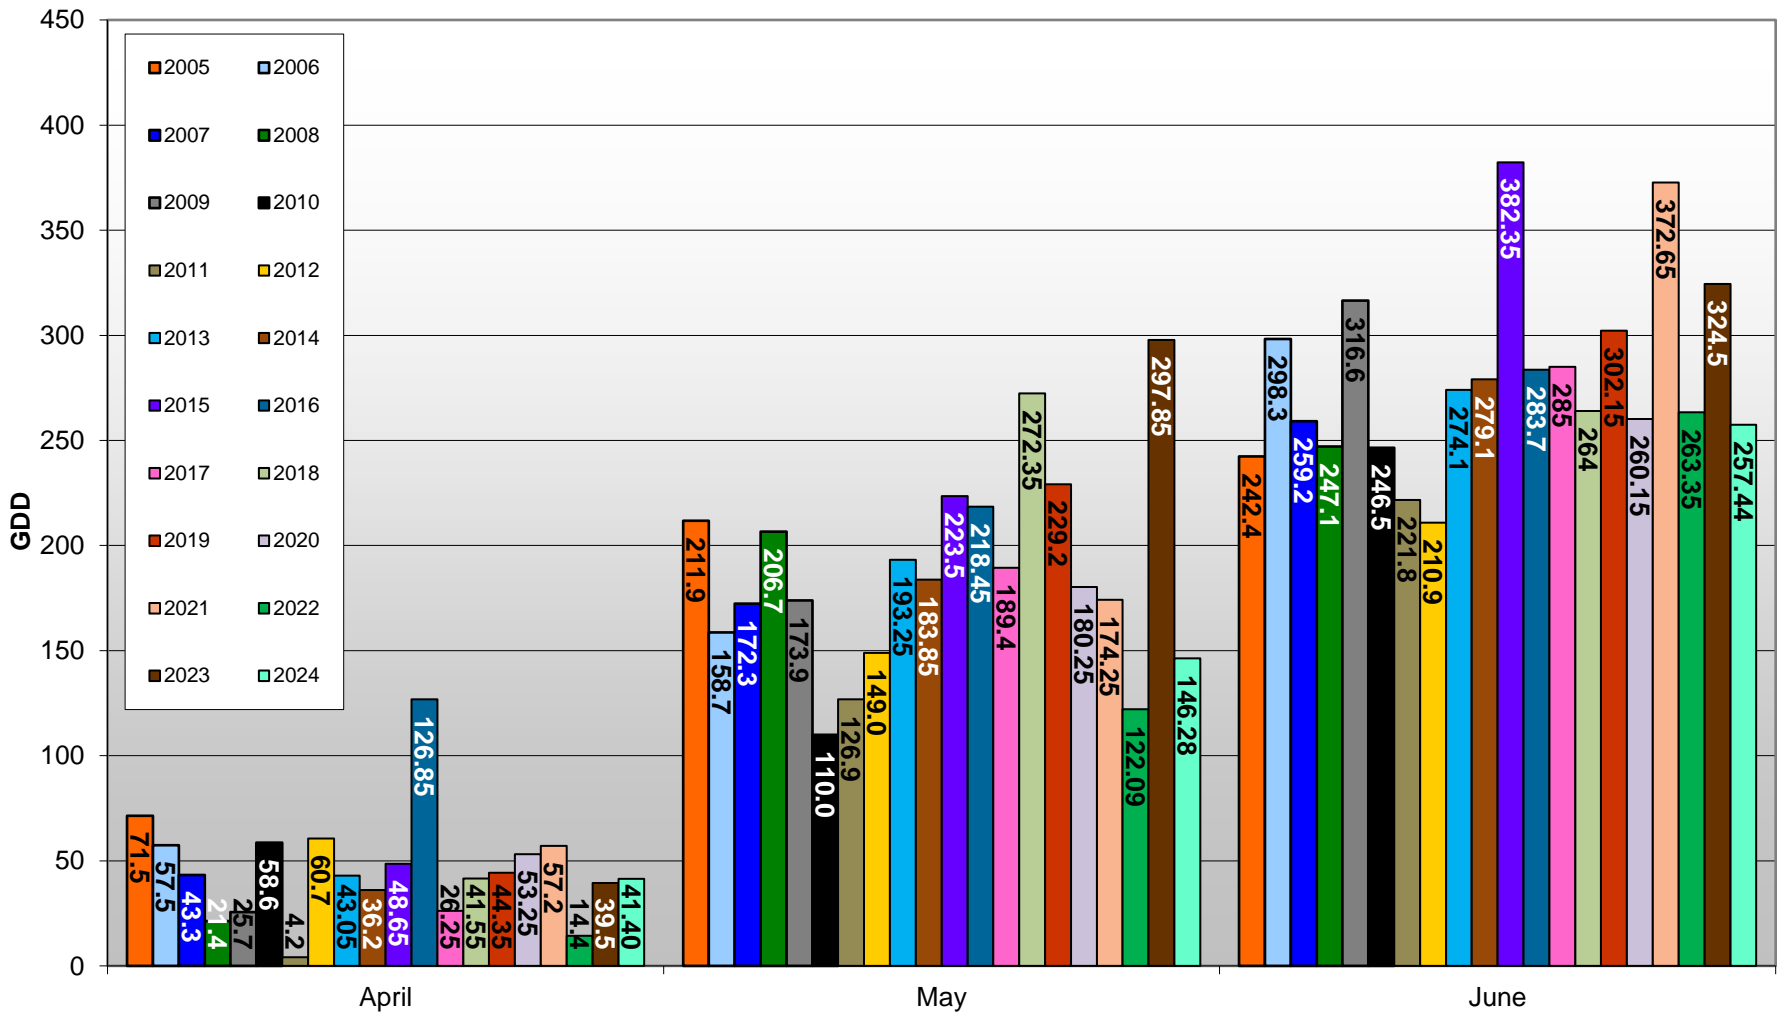

Summerland - Total Monthly Growing Degree Days [JUNE] - 1998-2024

Created by Brad Estergaard, 2024

Summerland - Total Monthly Growing Degree Days - April through June - 2005-2024

Created by Brad Estergaard, 2024

Summerland - Growing Degree Day Accumulation - 2005-2024 - April through June

Created by Brad Estergaard, 2024

Summerland - Growing Degree Day Accumulation - 2005-2024

Created by Brad Estergaard, 2024

Osoyoos - Total Monthly Growing Degree Days [JUNE] - 1998-2024

Created by Brad Estergaard, 2024

Osoyoos - Total Monthly Growing Degree Days - April through June - 2005-2024

Created by Brad Estergaard, 2024

Osoyoos - Growing Degree Day Accumulation - 2005-2024 - April through June

Golden Mile (Oliver) - Total Monthly Growing Degree Days - April through June - 2015-2024

Created by Brad Estergaard, 2024

Golden Mile (Oliver) - Growing Degree Day Accumulation - 2015-2024 - April through June