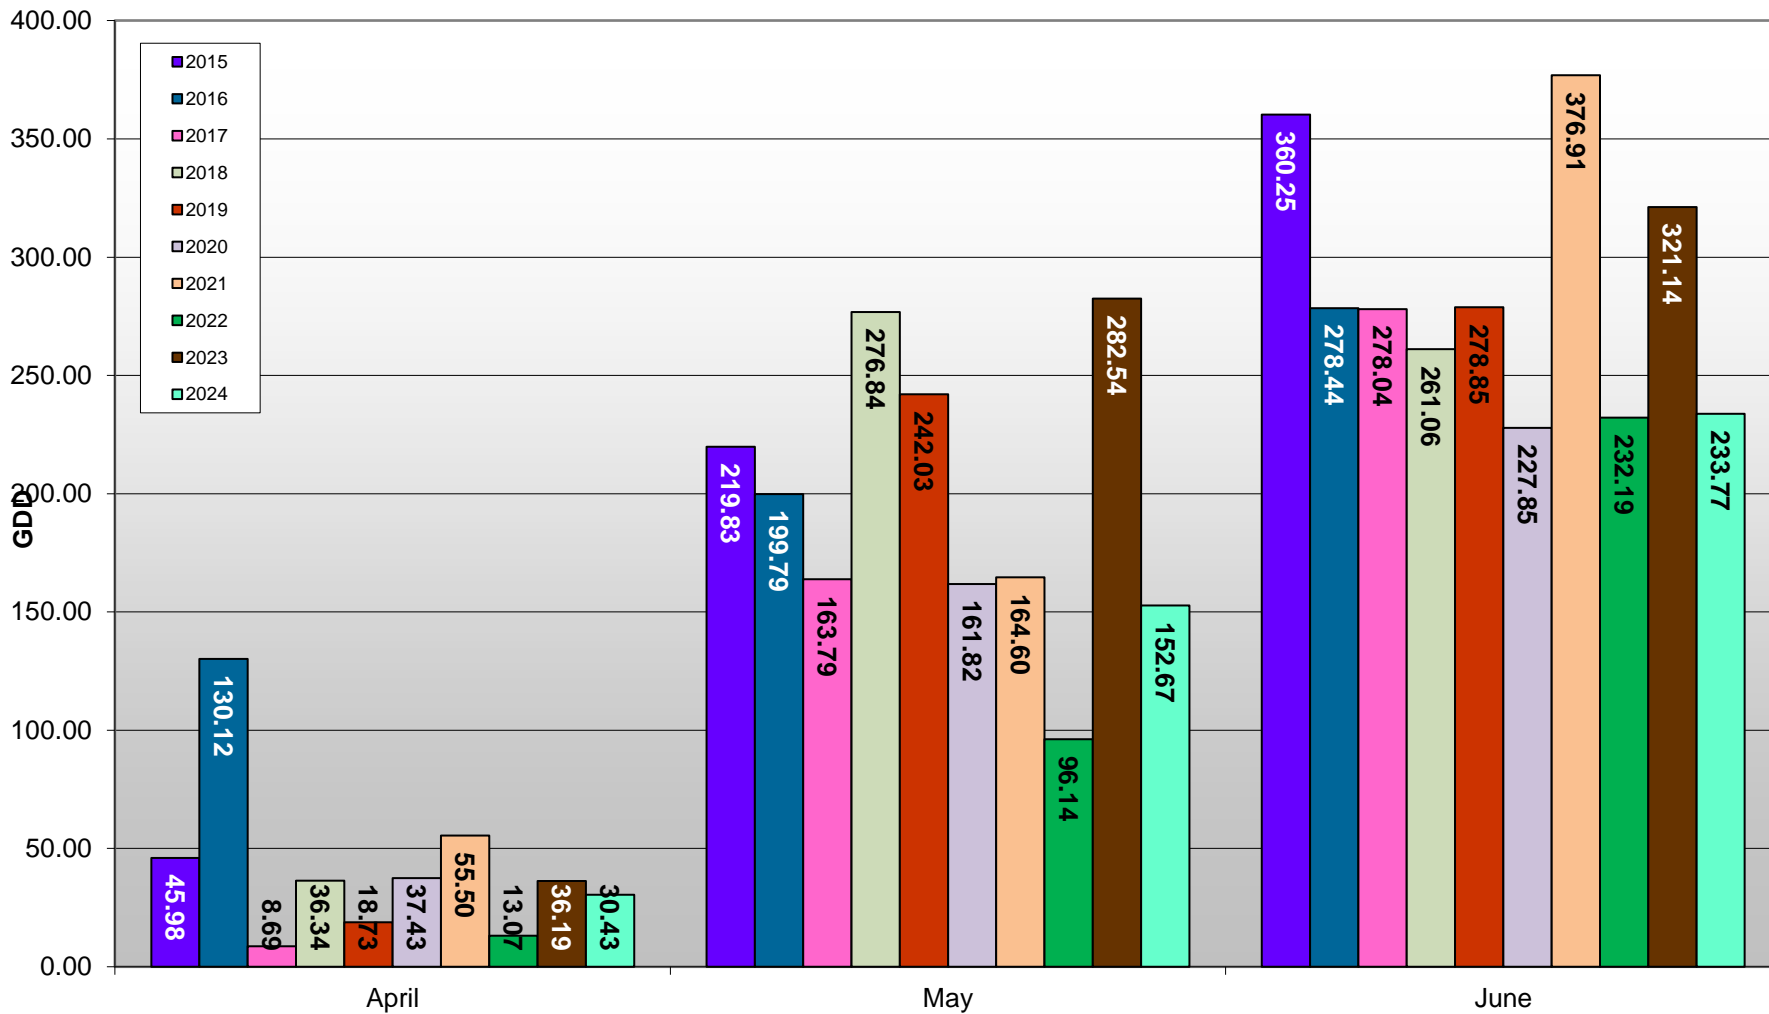

Created by Brad Estergaard, 2024

Osoyoos - Total Monthly Growing Degree Days - April through June - 2005-2024

Created by Brad Estergaard, 2024

Osoyoos - Growing Degree Day Accumulation - 2005-2024 - April through June

Created by Brad Estergaard, 2024

Osoyoos - Growing Degree Day Accumulation - 2005-2024

Created by Brad Estergaard, 2024

West Kelowna (Boucherie Road - South) - Total Monthly Growing Degree Days [JUNE] 2015 - 2024

Created by Brad Estergaard, 2024

West Kelowna (Boucherie Road - South) - Total Monthly Growing Degree Days April through June - 2015-2024

Created by Brad Estergaard, 2024

Month

West Kelowna (Boucherie Road - South) - Growing Degree Day Accumulation - 2015-2024 - April through June

Created by Brad Estergaard, 2024

West Kelowna (Boucherie Road - South) - Growing Degree Day Accumulation - 2015-2024

Created by Brad Estergaard, 2024

Naramata Bench - Total Monthly Growing Degree Days [JUNE] - 2020-2024