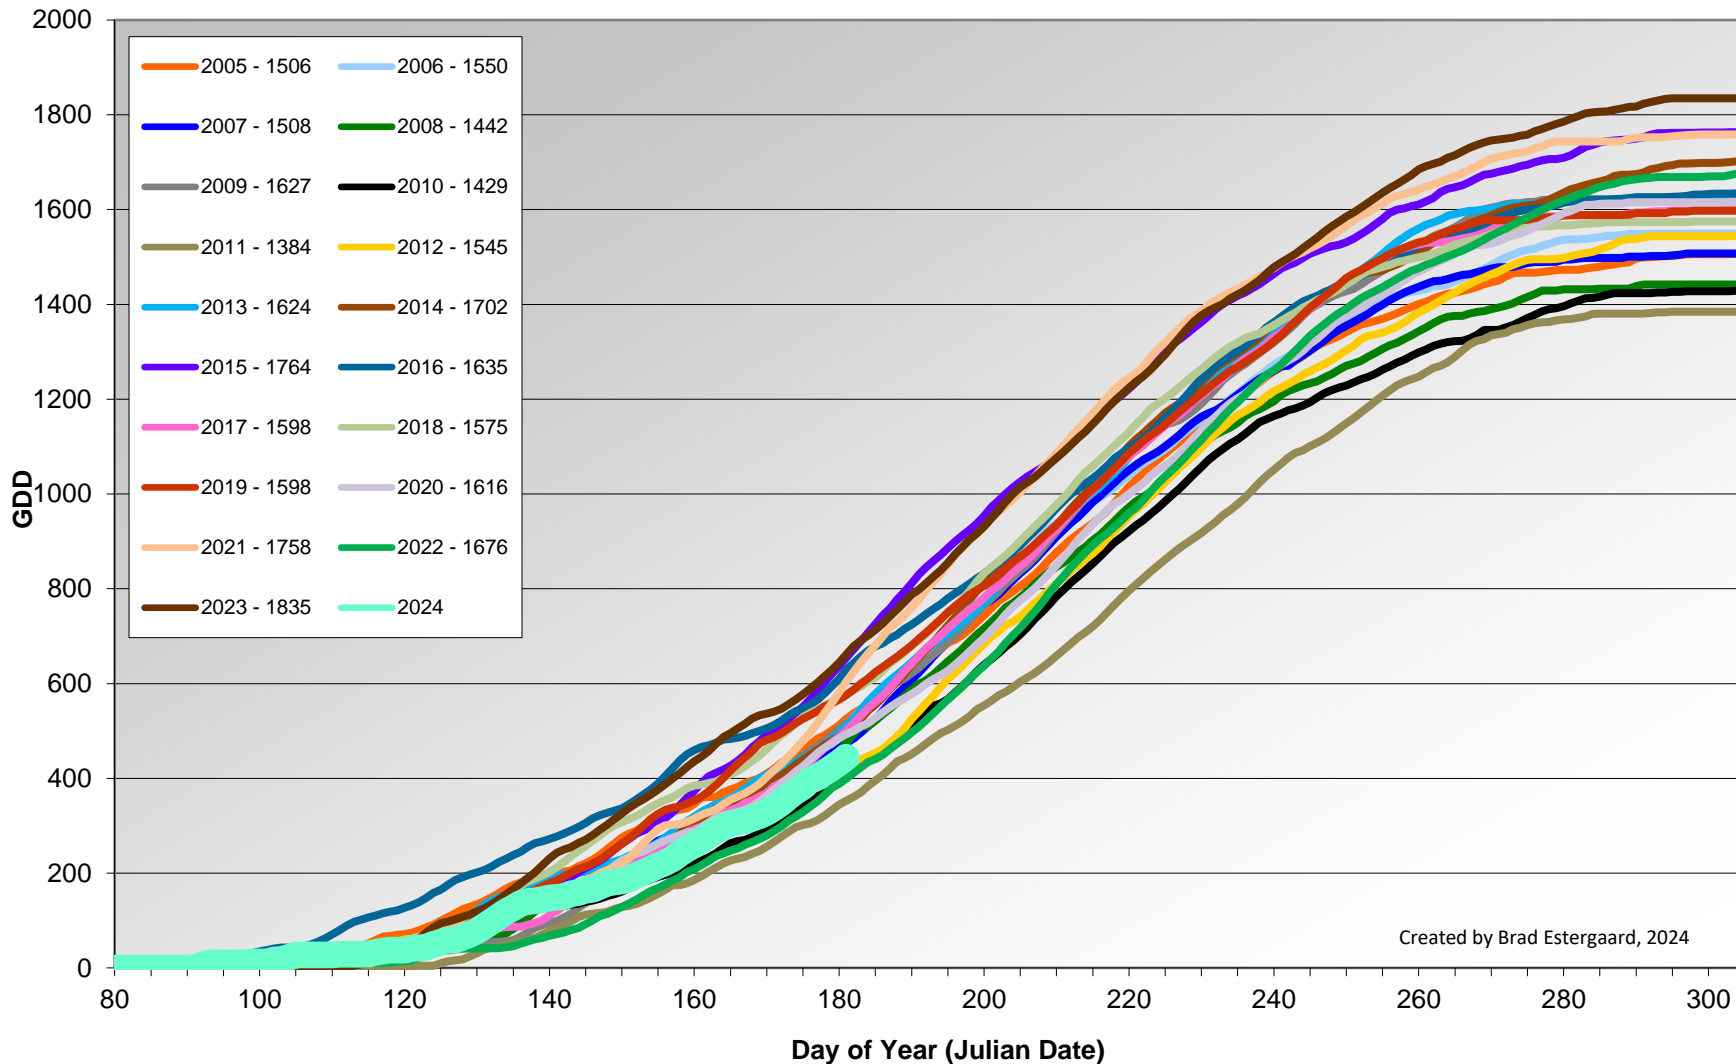

Osoyoos - Growing Degree Day Accumulation - 2005-2024

Created by Brad Estergaard, 2024