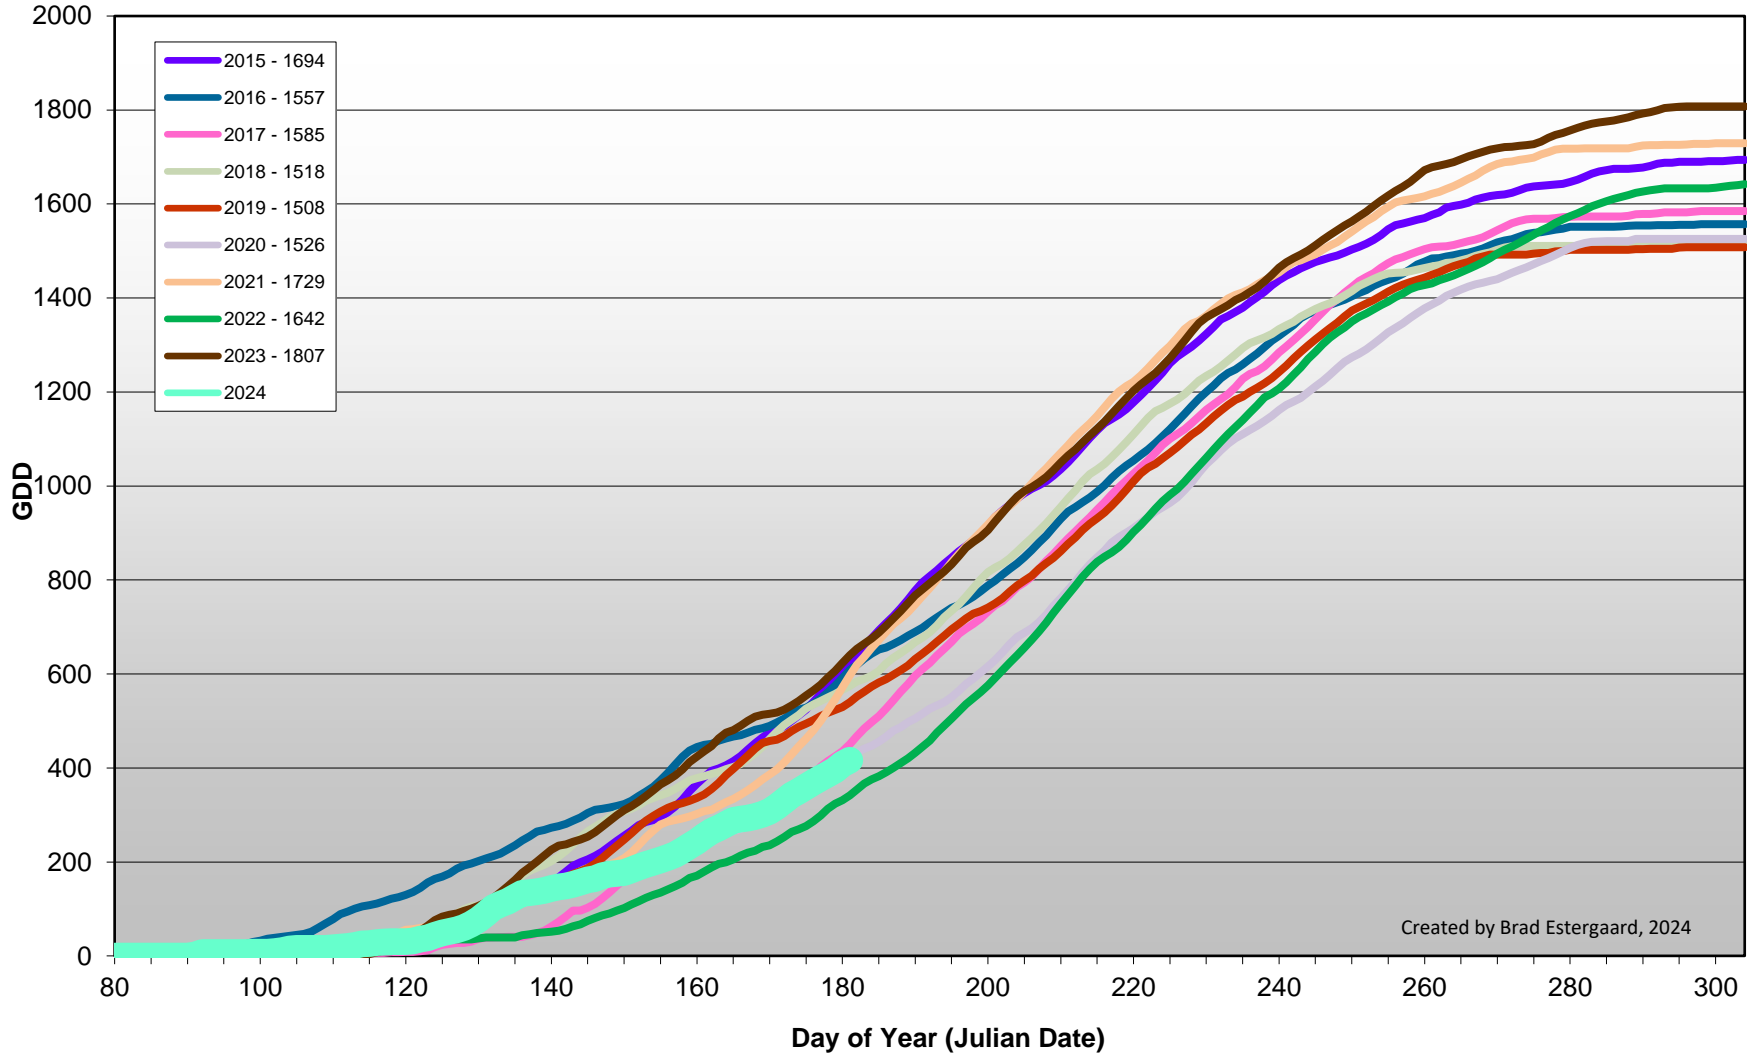

Summerland - Total Monthly Growing Degree Days [JUNE] - 1998-2024

Created by Brad Estergaard, 2024

Summerland - Total Monthly Growing Degree Days - April through June - 2005-2024

Created by Brad Estergaard, 2024

Created by Brad Estergaard, 2024

West Kelowna (Boucherie Road - South) - Total Monthly Growing Degree Days April through June - 2015-2024

Created by Brad Estergaard, 2024

Month

West Kelowna (Boucherie Road - South) - Growing Degree Day Accumulation - 2015-2024 - April through June

Created by Brad Estergaard, 2024

West Kelowna (Boucherie Road - South) - Growing Degree Day Accumulation - 2015-2024

Created by Brad Estergaard, 2024

Naramata Bench - Total Monthly Growing Degree Days [JUNE] - 2020-2024

Created by Brad Estergaard, 2024

Naramata Bench - Total Monthly Growing Degree Days - April through June - 2020-2024

Created by Brad Estergaard, 2024

Month

Naramata Bench - Growing Degree Day Accumulation - 2020-2024 - April through June