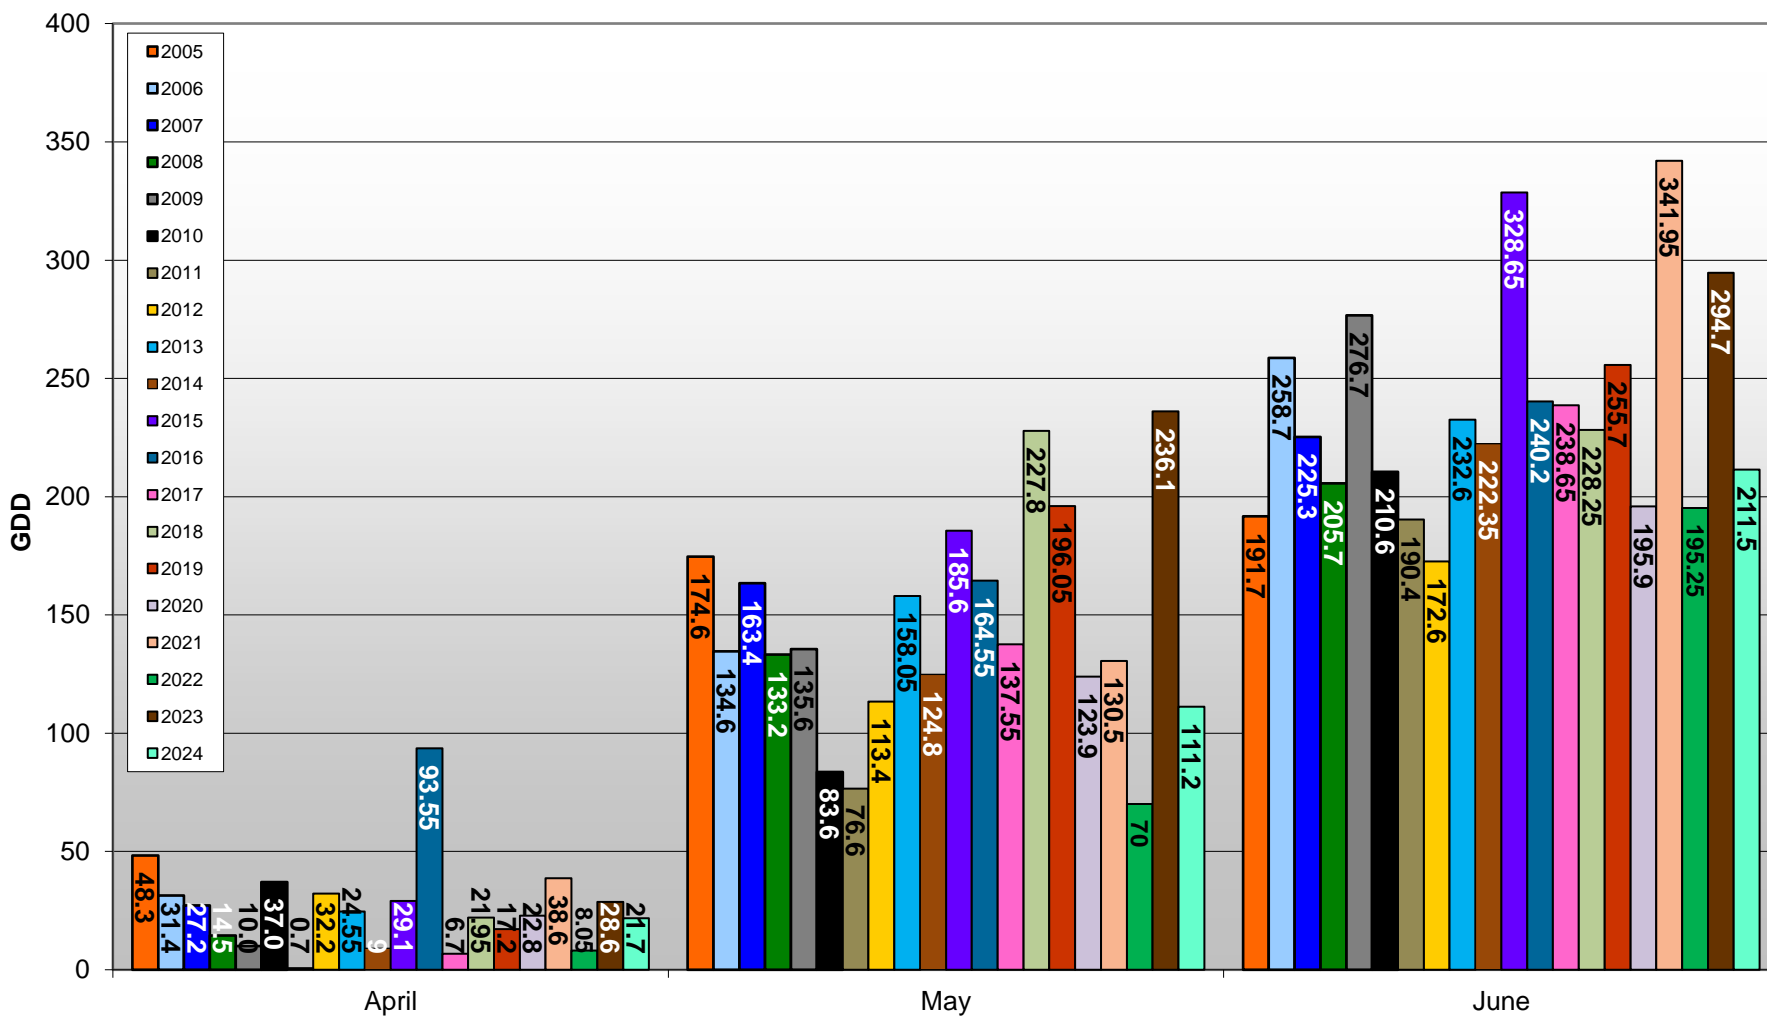

Summerland - Total Monthly Growing Degree Days [JUNE] - 1998-2024

Created by Brad Estergaard, 2024

Summerland - Total Monthly Growing Degree Days - April through June - 2005-2024

Created by Brad Estergaard, 2024

Summerland - Growing Degree Day Accumulation - 2005-2024 - April through June

Created by Brad Estergaard, 2024

Summerland - Growing Degree Day Accumulation - 2005-2024

Created by Brad Estergaard, 2024

Osoyoos - Total Monthly Growing Degree Days [JUNE] - 1998-2024

Created by Brad Estergaard, 2024

West Kelowna (Boucherie Road - South) - Total Monthly Growing Degree Days April through June - 2015-2024

Created by Brad Estergaard, 2024

Month

West Kelowna (Boucherie Road - South) - Growing Degree Day Accumulation - 2015-2024 - April through June

Golden Mile (Oliver) - Total Monthly Growing Degree Days - April through June - 2015-2024

Created by Brad Estergaard, 2024

Golden Mile (Oliver) - Growing Degree Day Accumulation - 2015-2024 - April through June