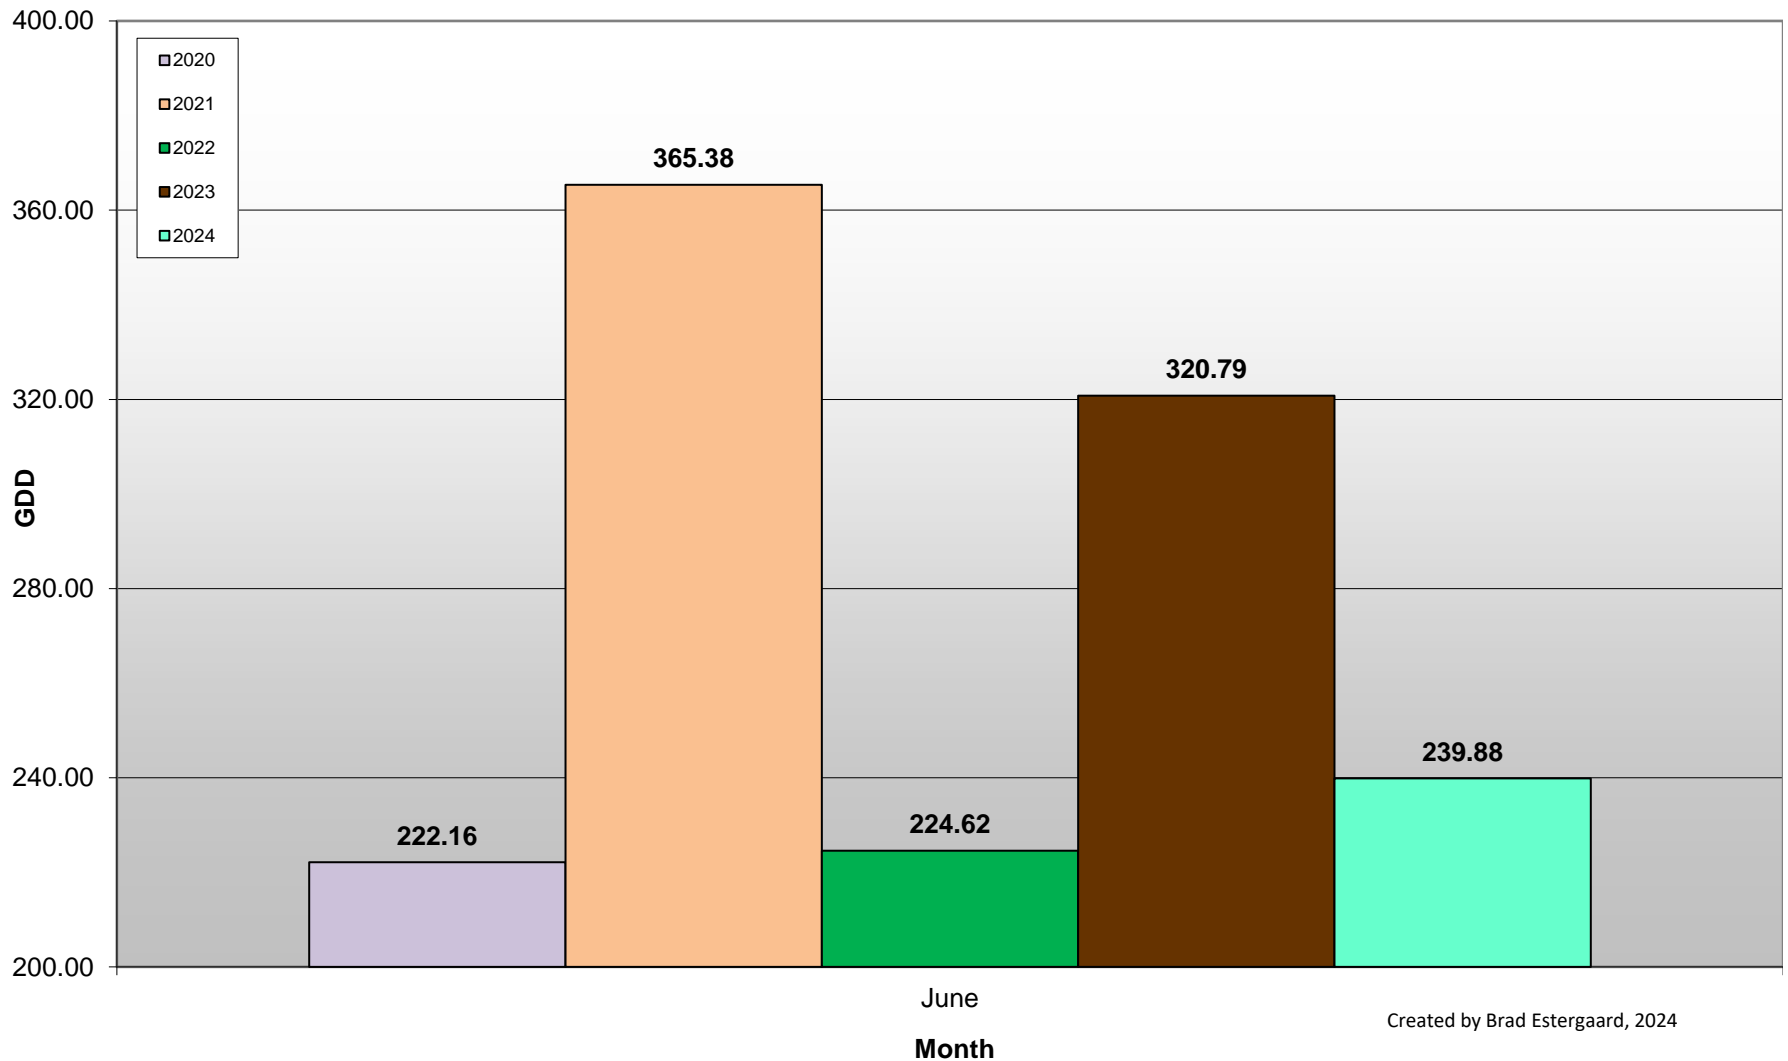

Created by Brad Estergaard, 2024

West Kelowna (Boucherie Road - South) - Total Monthly Growing Degree Days April through June - 2015-2024

Created by Brad Estergaard, 2024

Month

West Kelowna (Boucherie Road - South) - Growing Degree Day Accumulation - 2015-2024 - April through June

Created by Brad Estergaard, 2024

West Kelowna (Boucherie Road - South) - Growing Degree Day Accumulation - 2015-2024

Created by Brad Estergaard, 2024

Naramata Bench - Total Monthly Growing Degree Days [JUNE] - 2020-2024

Created by Brad Estergaard, 2024

Naramata Bench - Total Monthly Growing Degree Days - April through June - 2020-2024

Created by Brad Estergaard, 2024

Month

Naramata Bench - Growing Degree Day Accumulation - 2020-2024 - April through June