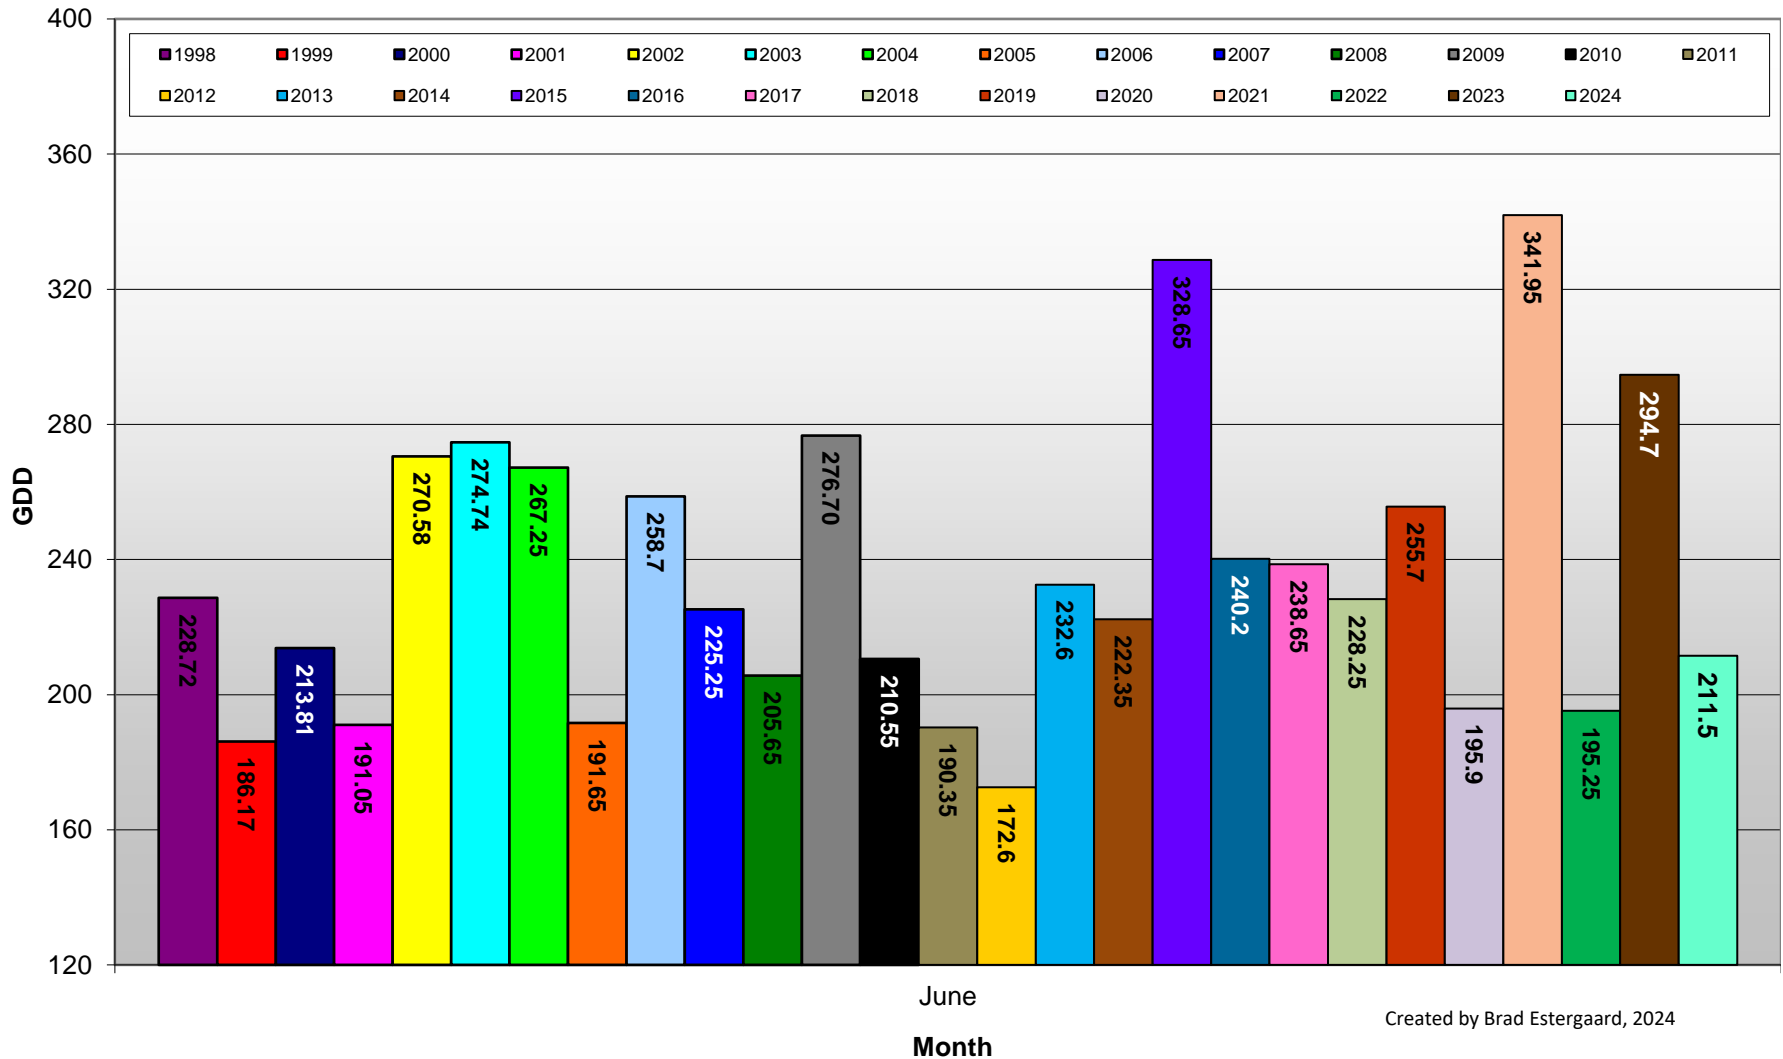

Summerland - Total Monthly Growing Degree Days [JUNE] - 1998-2024

Created by Brad Estergaard, 2024

Summerland - Total Monthly Growing Degree Days - April through June - 2005-2024

Created by Brad Estergaard, 2024

Summerland - Growing Degree Day Accumulation - 2005-2024 - April through June

Created by Brad Estergaard, 2024

Summerland - Growing Degree Day Accumulation - 2005-2024

Created by Brad Estergaard, 2024

Osoyoos - Total Monthly Growing Degree Days [JUNE] - 1998-2024

Okanagan Falls - Total Monthly Growing Degree Days - April through June - 2020-2024

Created by Brad Estergaard, 2024

Month

Okanagan Falls - Growing Degree Day Accumulation - 2020-2024 - April through June

Golden Mile (Oliver) - Total Monthly Growing Degree Days - April through June - 2015-2024

Created by Brad Estergaard, 2024

Golden Mile (Oliver) - Growing Degree Day Accumulation - 2015-2024 - April through June