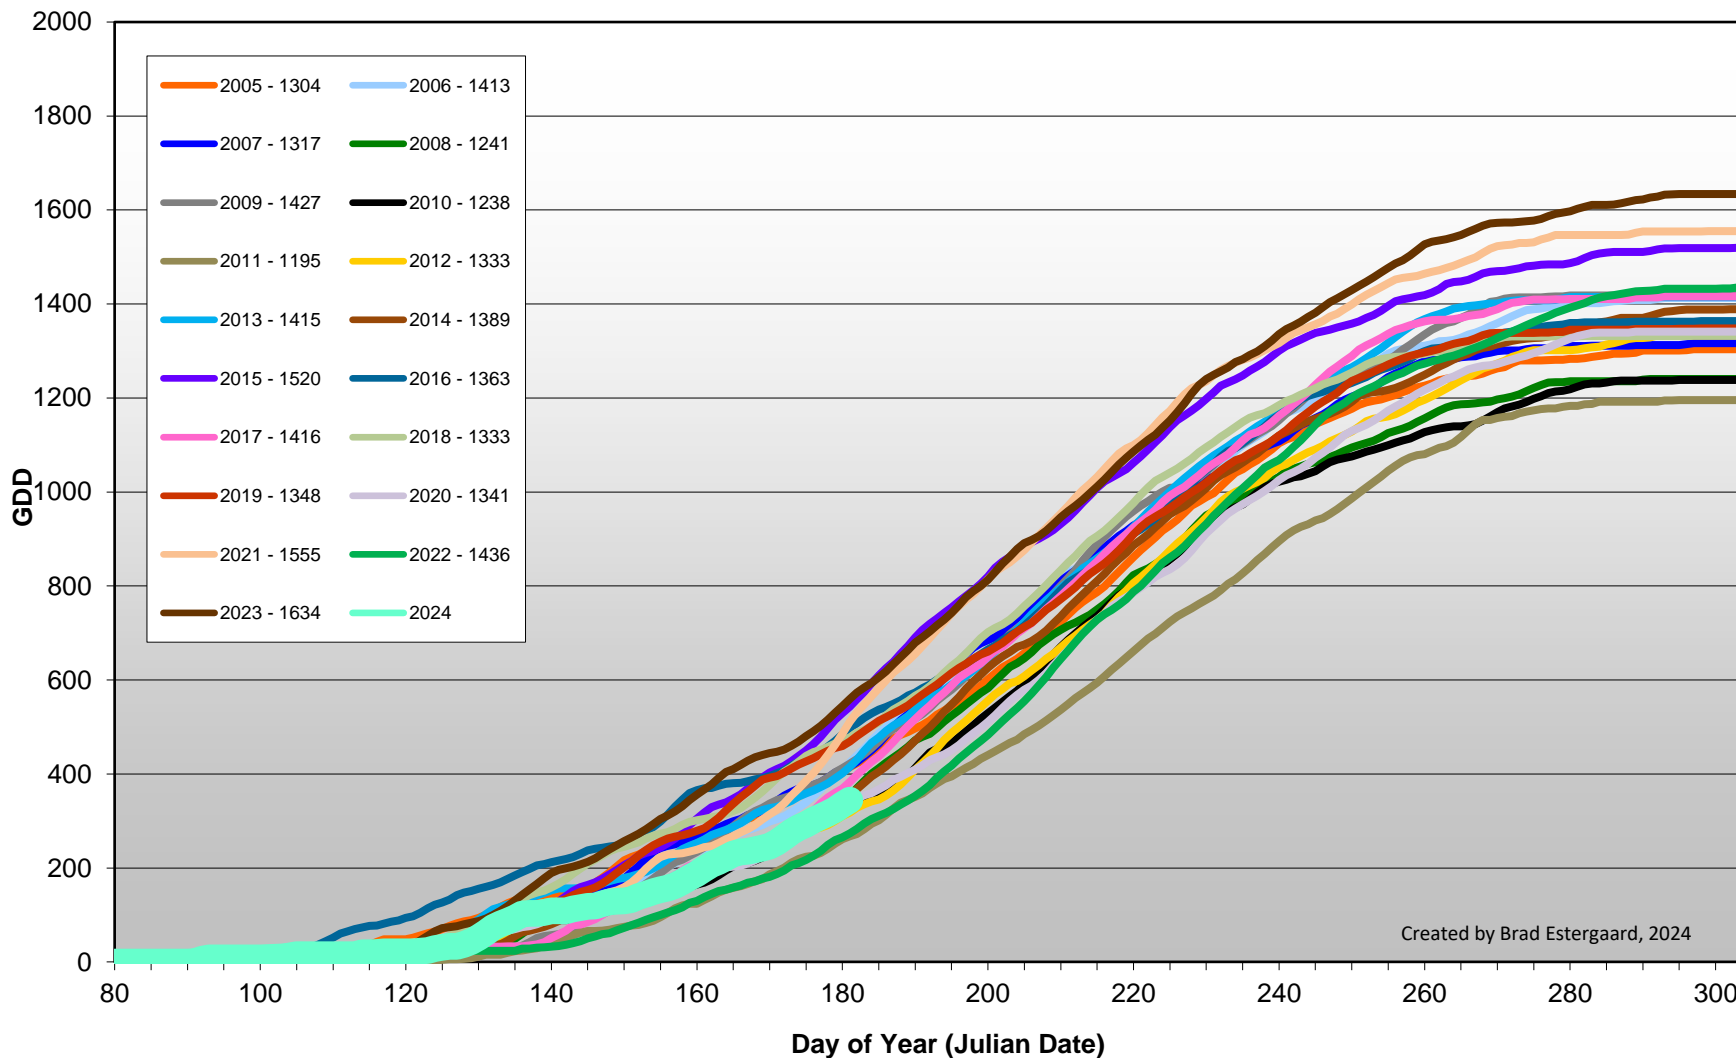

Summerland - Total Monthly Growing Degree Days [JUNE] - 1998-2024

Created by Brad Estergaard, 2024

Summerland - Total Monthly Growing Degree Days - April through June - 2005-2024

Created by Brad Estergaard, 2024

Summerland - Growing Degree Day Accumulation - 2005-2024 - April through June

Created by Brad Estergaard, 2024

Summerland - Growing Degree Day Accumulation - 2005-2024

Created by Brad Estergaard, 2024

Osoyoos - Total Monthly Growing Degree Days [JUNE] - 1998-2024

Created by Brad Estergaard, 2024

Osoyoos - Total Monthly Growing Degree Days - April through June - 2005-2024

Created by Brad Estergaard, 2024

Osoyoos - Growing Degree Day Accumulation - 2005-2024 - April through June

Created by Brad Estergaard, 2024

West Kelowna (Boucherie Road - South) - Total Monthly Growing Degree Days April through June - 2015-2024

Created by Brad Estergaard, 2024

Month

West Kelowna (Boucherie Road - South) - Growing Degree Day Accumulation - 2015-2024 - April through June