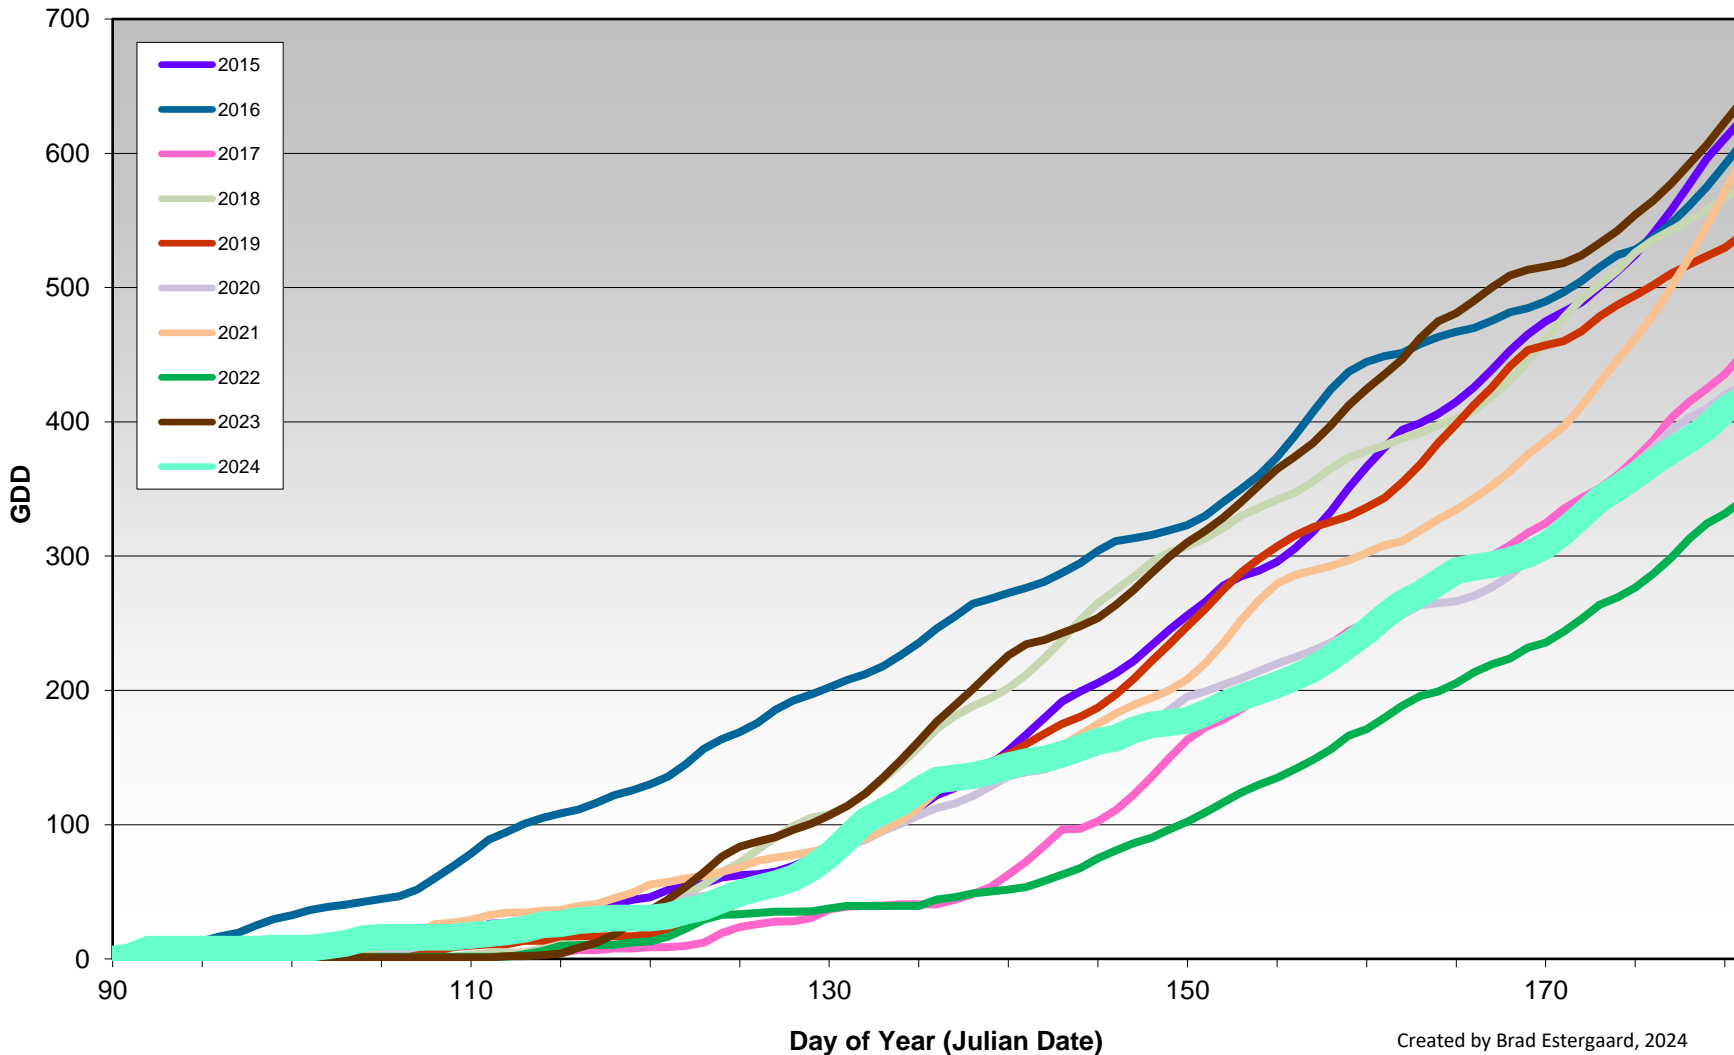

Created by Brad Estergaard, 2024

West Kelowna (Boucherie Road - South) - Total Monthly Growing Degree Days April through June - 2015-2024

Created by Brad Estergaard, 2024

Month

West Kelowna (Boucherie Road - South) - Growing Degree Day Accumulation - 2015-2024 - April through June

Created by Brad Estergaard, 2024

West Kelowna (Boucherie Road - South) - Growing Degree Day Accumulation - 2015-2024

Created by Brad Estergaard, 2024

Naramata Bench - Total Monthly Growing Degree Days [JUNE] - 2020-2024

Created by Brad Estergaard, 2024

Naramata Bench - Total Monthly Growing Degree Days - April through June - 2020-2024

Created by Brad Estergaard, 2024

Month

Naramata Bench - Growing Degree Day Accumulation - 2020-2024 - April through June