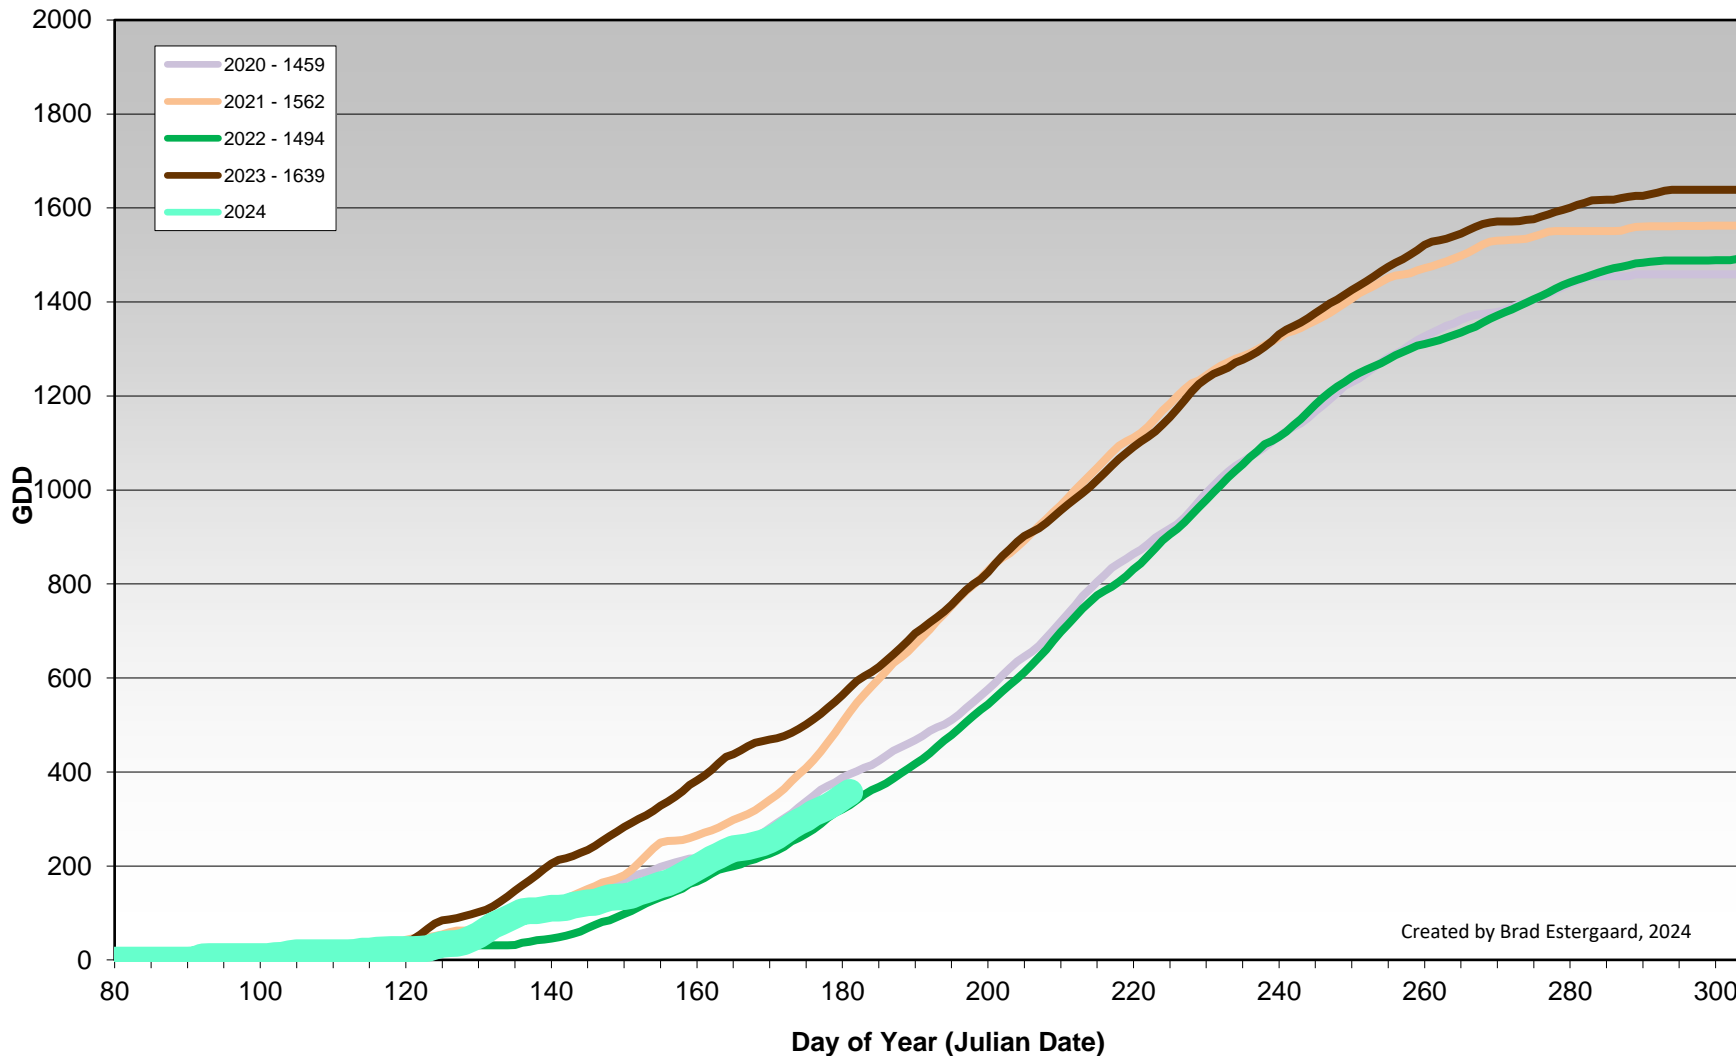

Created by Brad Estergaard, 2024

Naramata Bench - Total Monthly Growing Degree Days - April through June - 2020-2024

Created by Brad Estergaard, 2024

Month

Naramata Bench - Growing Degree Day Accumulation - 2020-2024 - April through June

Okanagan Falls - Total Monthly Growing Degree Days - April through June - 2020-2024

Created by Brad Estergaard, 2024

Month

Okanagan Falls - Growing Degree Day Accumulation - 2020-2024 - April through June

Created by Brad Estergaard, 2024

Okanagan Falls - Growing Degree Day Accumulation - 2020-2024

Created by Brad Estergaard, 2024

Golden Mile (Oliver) - Total Monthly Growing Degree Days [JUNE] - 2015-2024

Created by Brad Estergaard, 2024

Golden Mile (Oliver) - Total Monthly Growing Degree Days - April through June - 2015-2024

Created by Brad Estergaard, 2024

Golden Mile (Oliver) - Growing Degree Day Accumulation - 2015-2024 - April through June