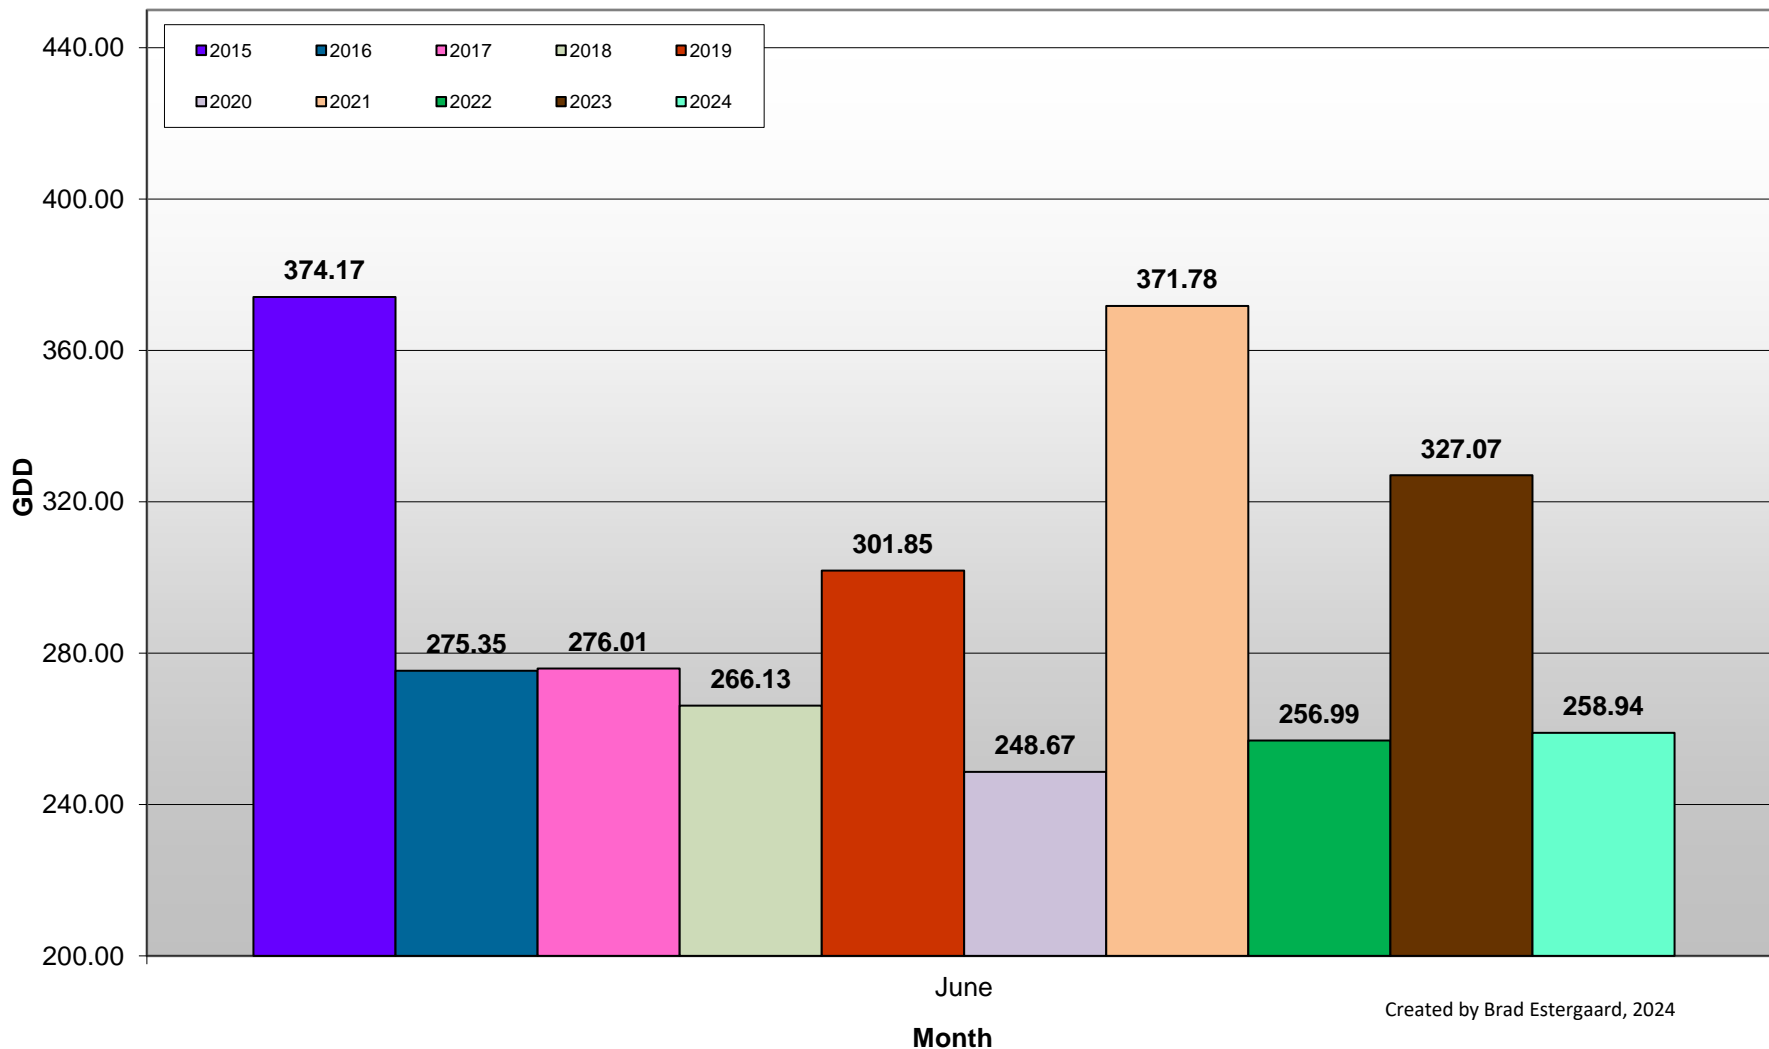

Okanagan Falls - Total Monthly Growing Degree Days - April through June - 2020-2024

Created by Brad Estergaard, 2024

Month

Okanagan Falls - Growing Degree Day Accumulation - 2020-2024 - April through June

Created by Brad Estergaard, 2024

Okanagan Falls - Growing Degree Day Accumulation - 2020-2024

Created by Brad Estergaard, 2024

Golden Mile (Oliver) - Total Monthly Growing Degree Days [JUNE] - 2015-2024

Created by Brad Estergaard, 2024

Golden Mile (Oliver) - Total Monthly Growing Degree Days - April through June - 2015-2024

Created by Brad Estergaard, 2024

Golden Mile (Oliver) - Growing Degree Day Accumulation - 2015-2024 - April through June