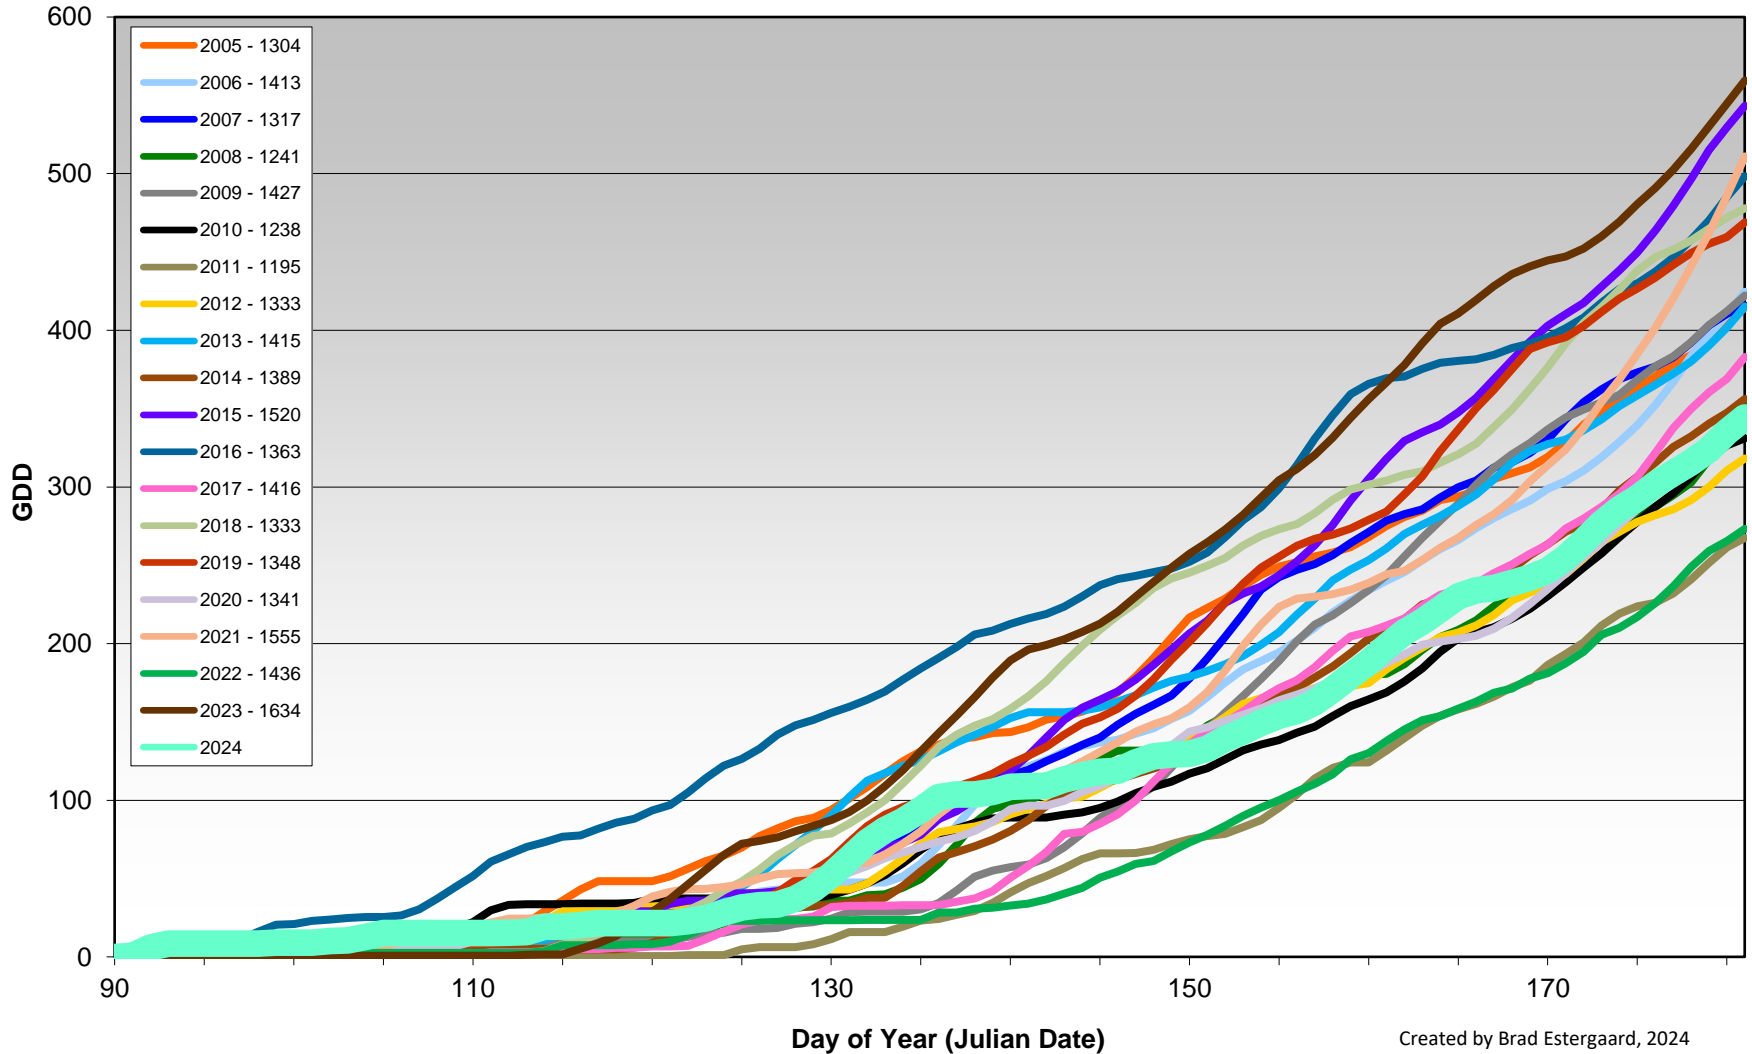

Summerland - Total Monthly Growing Degree Days [JUNE] - 1998-2024

Created by Brad Estergaard, 2024

Summerland - Total Monthly Growing Degree Days - April through June - 2005-2024

Created by Brad Estergaard, 2024

Summerland - Growing Degree Day Accumulation - 2005-2024 - April through June

Created by Brad Estergaard, 2024

Summerland - Growing Degree Day Accumulation - 2005-2024

Created by Brad Estergaard, 2024

Osoyoos - Total Monthly Growing Degree Days [JUNE] - 1998-2024

Created by Brad Estergaard, 2024

Osoyoos - Total Monthly Growing Degree Days - April through June - 2005-2024

Created by Brad Estergaard, 2024

Osoyoos - Growing Degree Day Accumulation - 2005-2024 - April through June

Golden Mile (Oliver) - Total Monthly Growing Degree Days - April through June - 2015-2024

Created by Brad Estergaard, 2024

Golden Mile (Oliver) - Growing Degree Day Accumulation - 2015-2024 - April through June