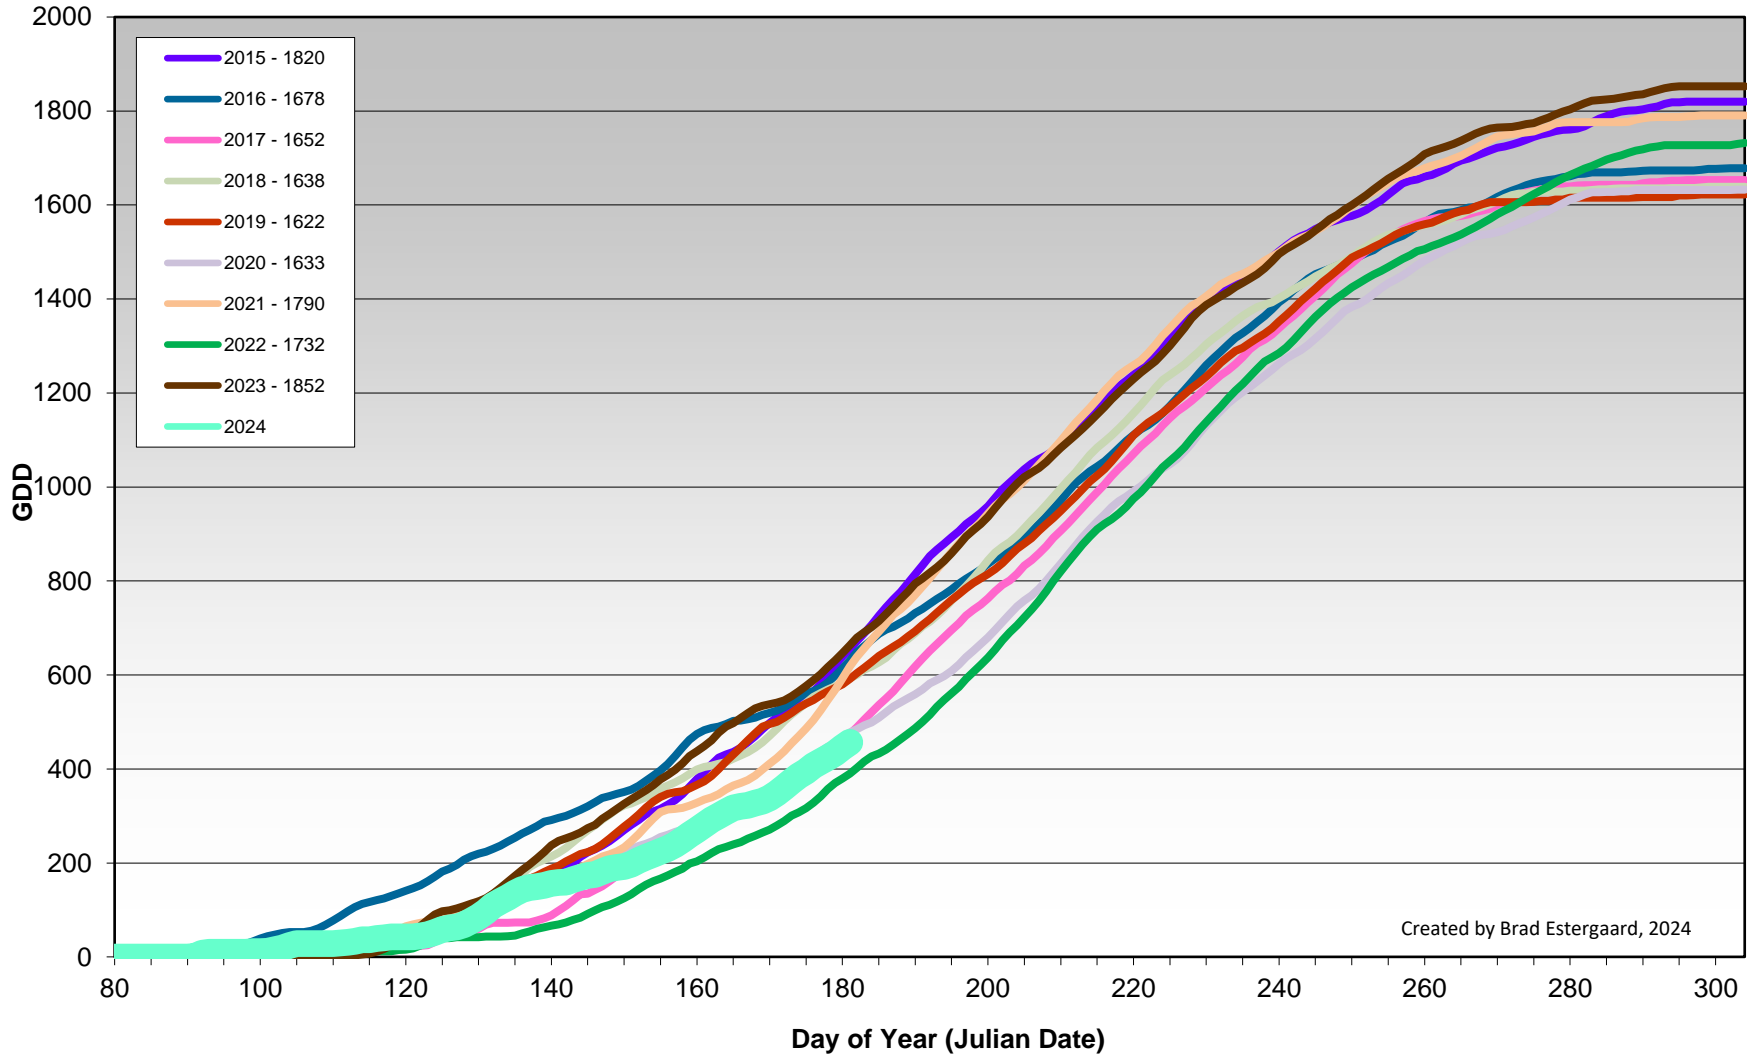

Okanagan Falls - Total Monthly Growing Degree Days - April through June - 2020-2024

Created by Brad Estergaard, 2024

Month

Okanagan Falls - Growing Degree Day Accumulation - 2020-2024 - April through June

Created by Brad Estergaard, 2024

Okanagan Falls - Growing Degree Day Accumulation - 2020-2024

Created by Brad Estergaard, 2024

Golden Mile (Oliver) - Total Monthly Growing Degree Days [JUNE] - 2015-2024

Created by Brad Estergaard, 2024

Golden Mile (Oliver) - Total Monthly Growing Degree Days - April through June - 2015-2024

Created by Brad Estergaard, 2024

Golden Mile (Oliver) - Growing Degree Day Accumulation - 2015-2024 - April through June

Created by Brad Estergaard, 2024

Golden Mile (Oliver) - Growing Degree Day Accumulation - 2015-2024

Created by Brad Estergaard, 2024