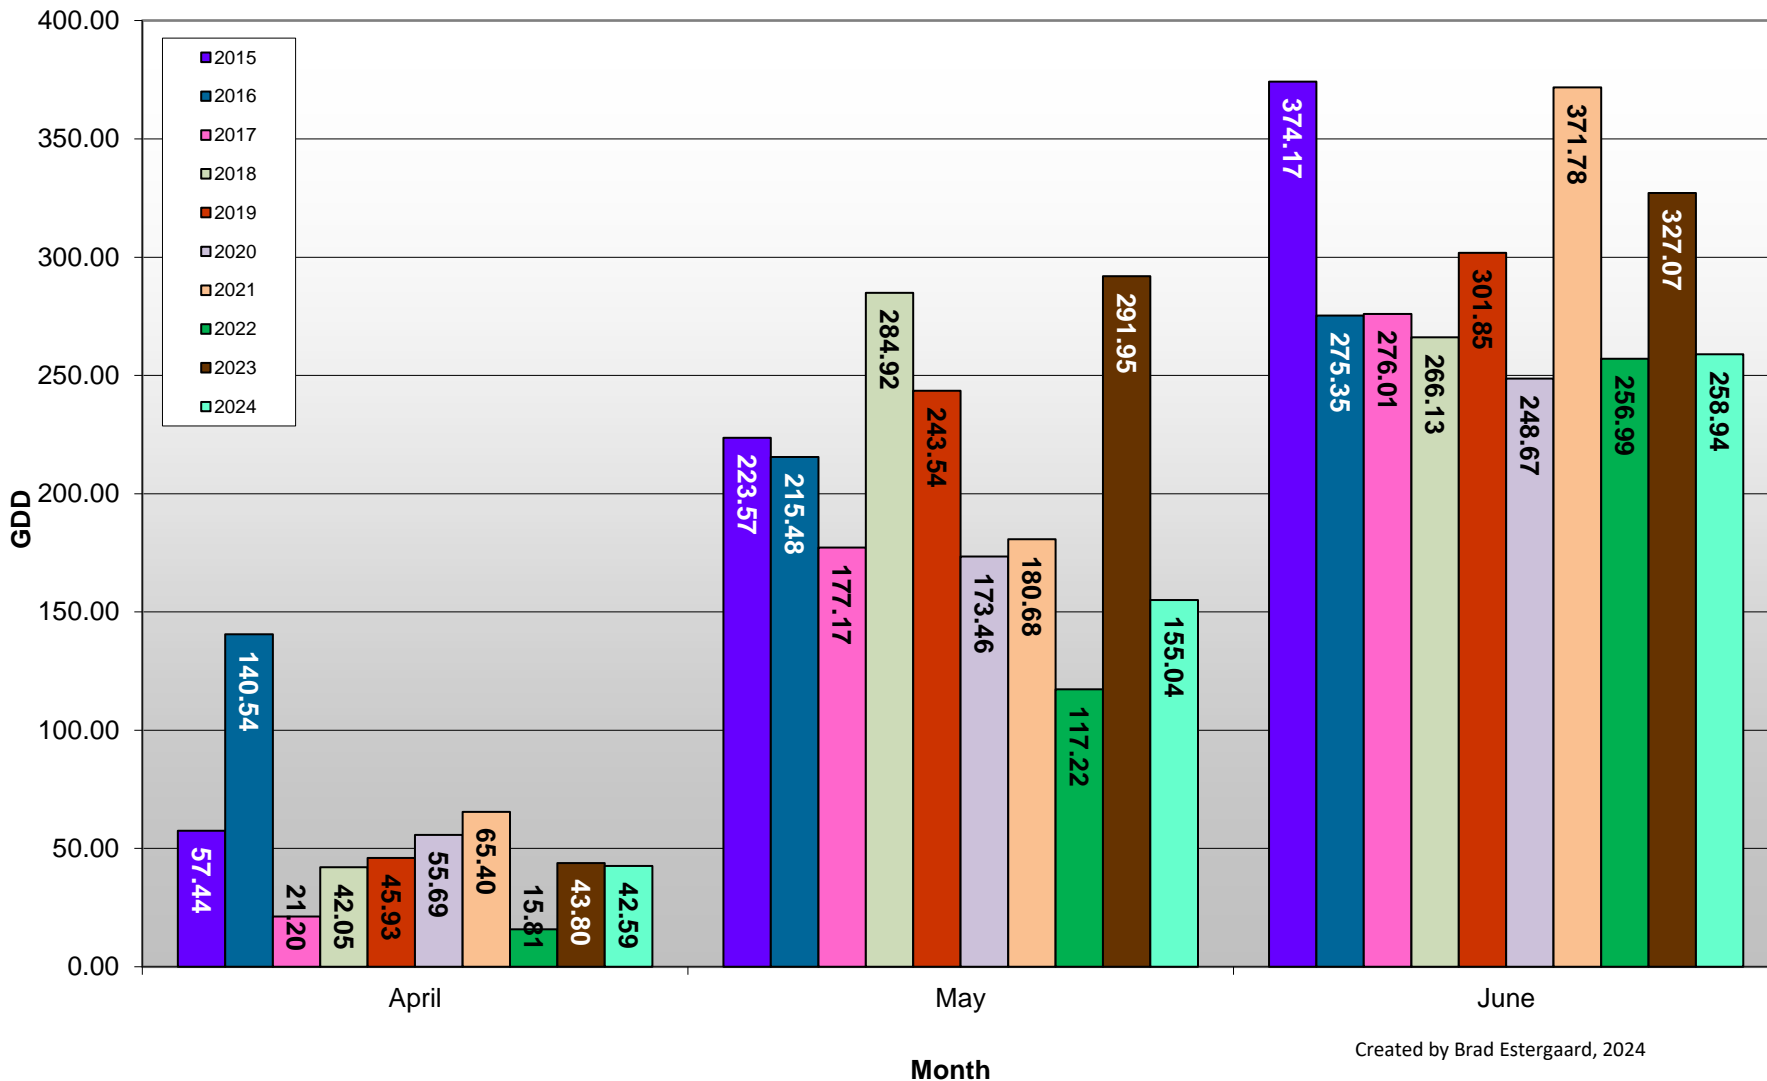

Okanagan Falls - Total Monthly Growing Degree Days - April through June - 2020-2024

Created by Brad Estergaard, 2024

Month

Okanagan Falls - Growing Degree Day Accumulation - 2020-2024 - April through June

Created by Brad Estergaard, 2024

Okanagan Falls - Growing Degree Day Accumulation - 2020-2024

Created by Brad Estergaard, 2024

Golden Mile (Oliver) - Total Monthly Growing Degree Days [JUNE] - 2015-2024

Created by Brad Estergaard, 2024

Golden Mile (Oliver) - Total Monthly Growing Degree Days - April through June - 2015-2024

Created by Brad Estergaard, 2024

Golden Mile (Oliver) - Growing Degree Day Accumulation - 2015-2024 - April through June