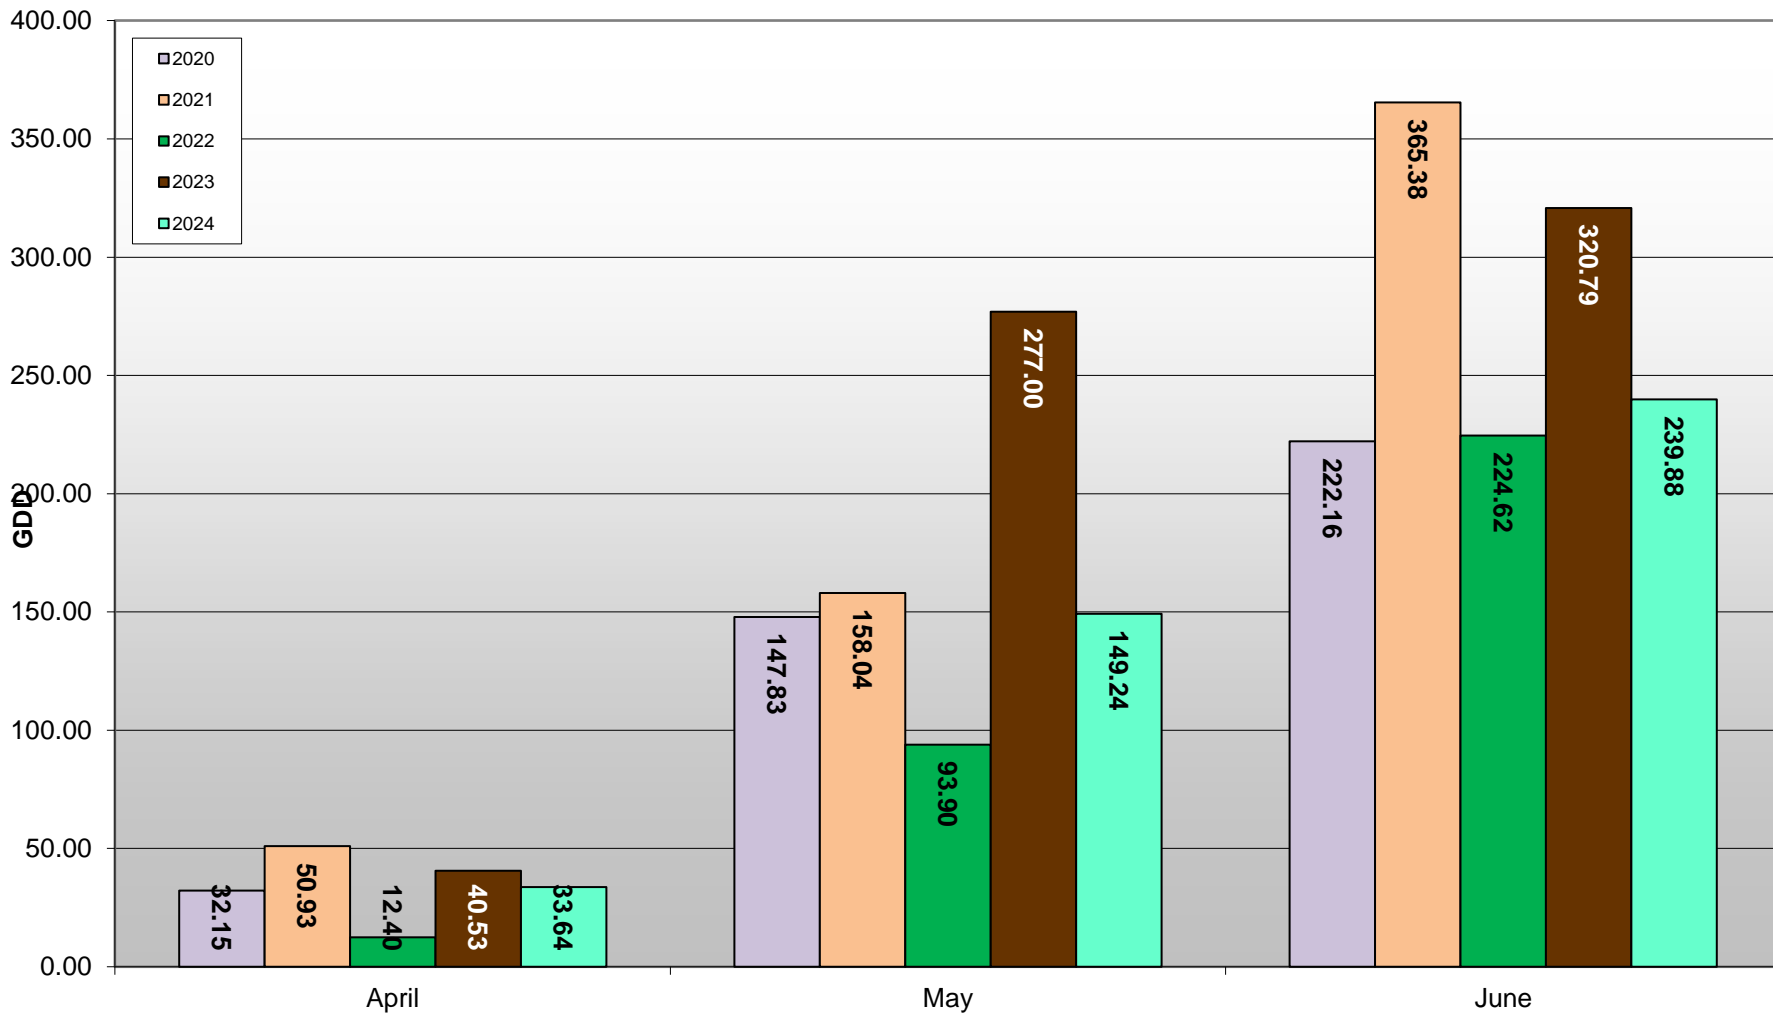

Created by Brad Estergaard, 2024

West Kelowna (Boucherie Road - South) - Total Monthly Growing Degree Days April through June - 2015-2024

Created by Brad Estergaard, 2024

Month

West Kelowna (Boucherie Road - South) - Growing Degree Day Accumulation - 2015-2024 - April through June

Created by Brad Estergaard, 2024

West Kelowna (Boucherie Road - South) - Growing Degree Day Accumulation - 2015-2024

Created by Brad Estergaard, 2024

Naramata Bench - Total Monthly Growing Degree Days [JUNE] - 2020-2024

Created by Brad Estergaard, 2024

Naramata Bench - Total Monthly Growing Degree Days - April through June - 2020-2024

Created by Brad Estergaard, 2024

Month

Naramata Bench - Growing Degree Day Accumulation - 2020-2024 - April through June