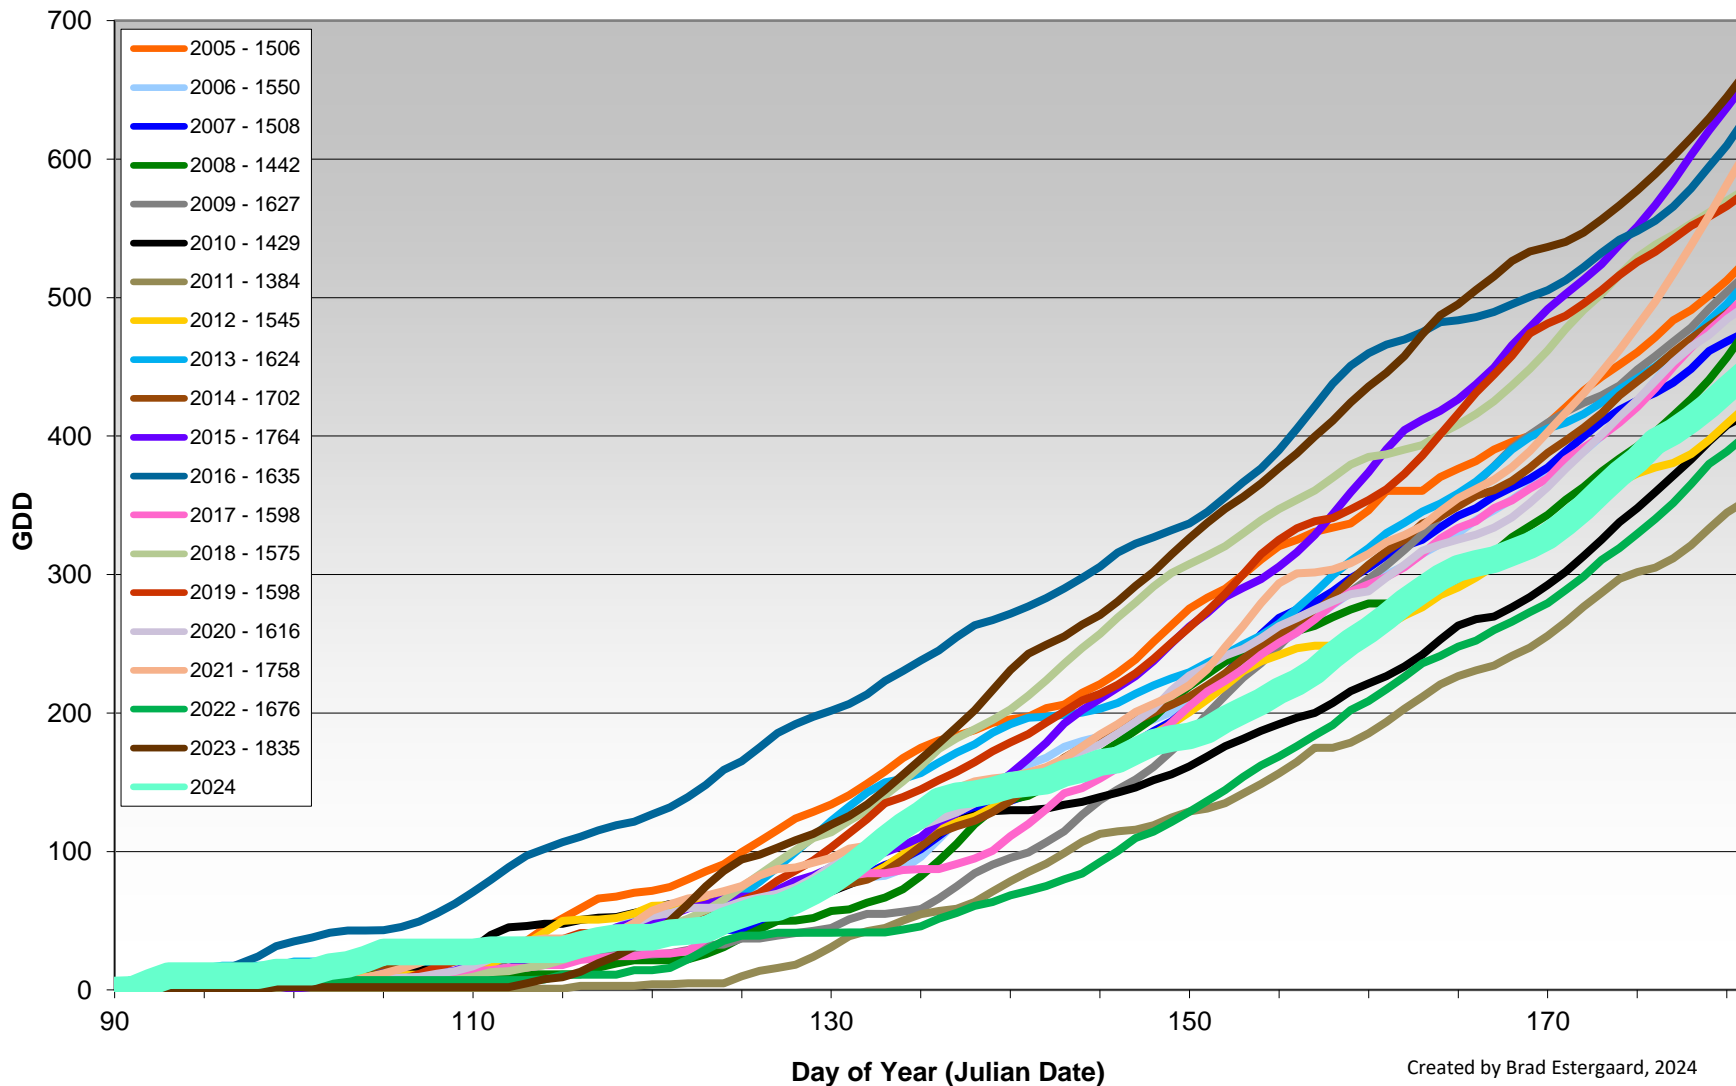

Summerland - Total Monthly Growing Degree Days [JUNE] - 1998-2024

Created by Brad Estergaard, 2024

Summerland - Total Monthly Growing Degree Days - April through June - 2005-2024

Created by Brad Estergaard, 2024

Summerland - Growing Degree Day Accumulation - 2005-2024 - April through June

Created by Brad Estergaard, 2024

Summerland - Growing Degree Day Accumulation - 2005-2024

Created by Brad Estergaard, 2024

Osoyoos - Total Monthly Growing Degree Days [JUNE] - 1998-2024

Created by Brad Estergaard, 2024

Osoyoos - Total Monthly Growing Degree Days - April through June - 2005-2024

Created by Brad Estergaard, 2024

Osoyoos - Growing Degree Day Accumulation - 2005-2024 - April through June

Created by Brad Estergaard, 2024

Osoyoos - Growing Degree Day Accumulation - 2005-2024

Created by Brad Estergaard, 2024

West Kelowna (Boucherie Road - South) - Total Monthly Growing Degree Days [JUNE] 2015 - 2024