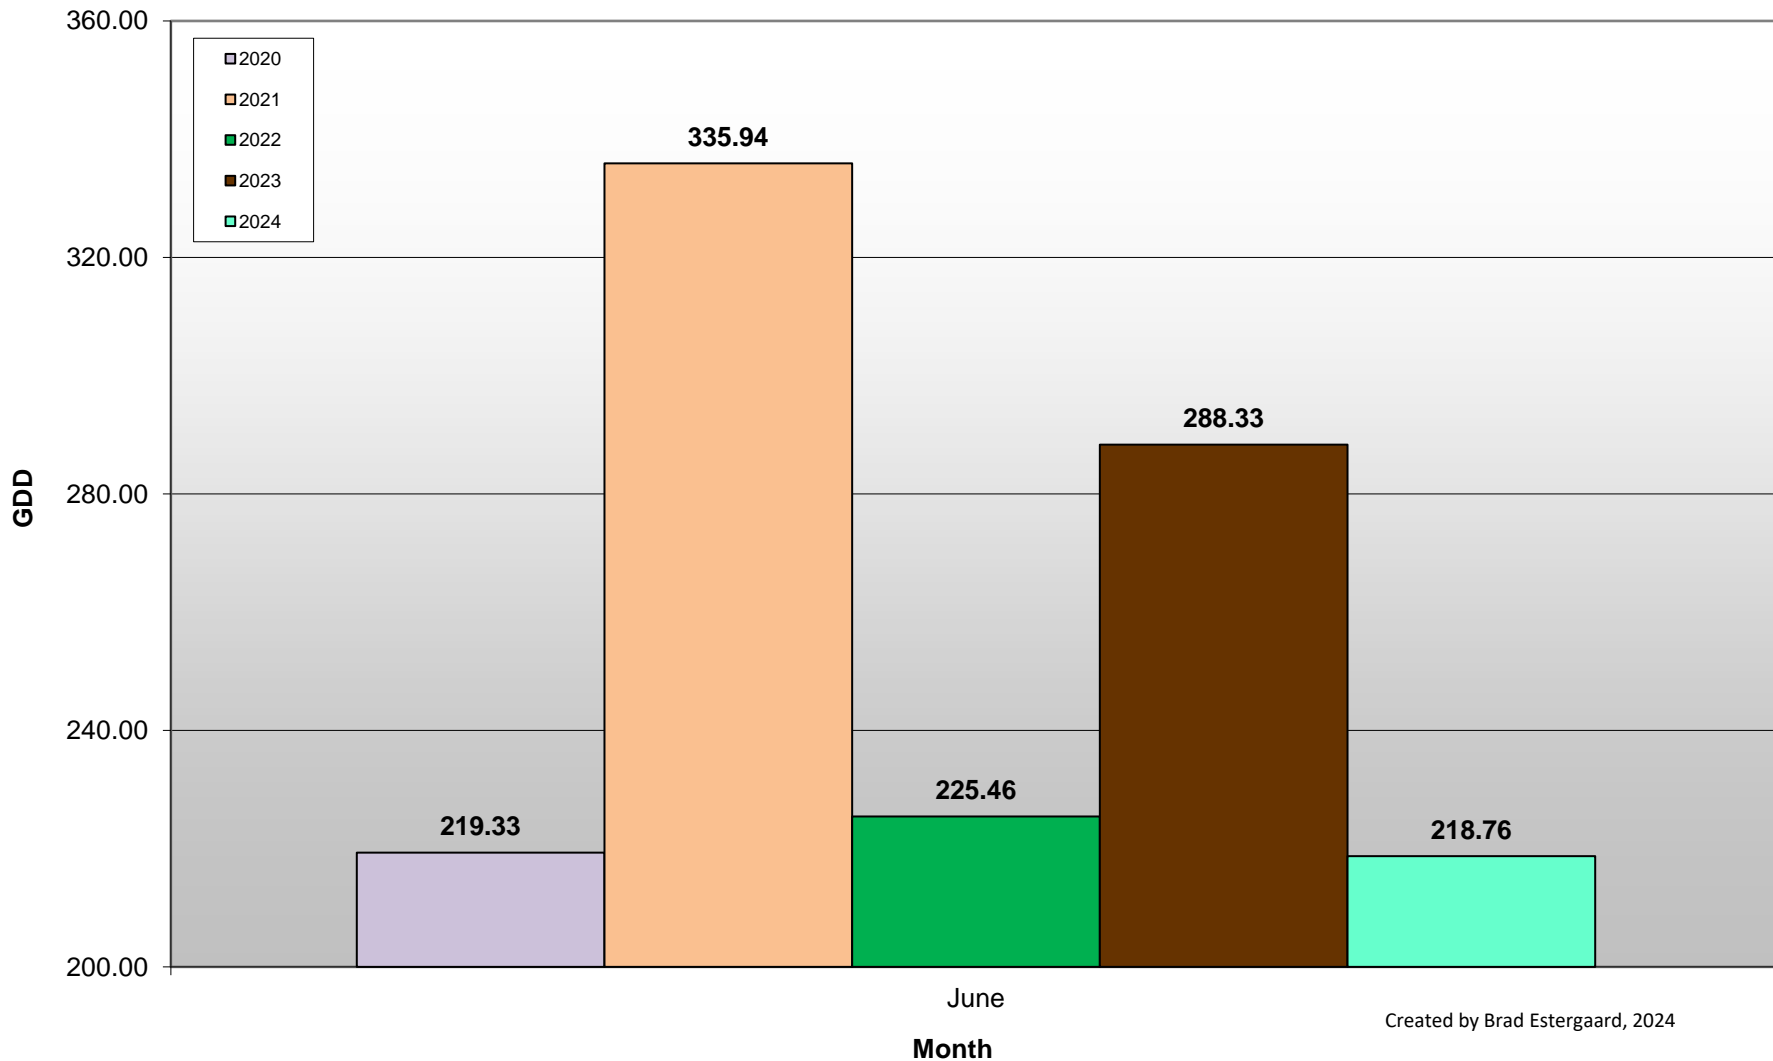

Created by Brad Estergaard, 2024

Naramata Bench - Total Monthly Growing Degree Days - April through June - 2020-2024

Created by Brad Estergaard, 2024

Month

Naramata Bench - Growing Degree Day Accumulation - 2020-2024 - April through June

Created by Brad Estergaard, 2024

Naramata Bench - Growing Degree Day Accumulation - 2020-2024

Created by Brad Estergaard, 2024

Okanagan Falls - Total Monthly Growing Degree Days [JUNE] - 2020-2024

Created by Brad Estergaard, 2024

Okanagan Falls - Total Monthly Growing Degree Days - April through June - 2020-2024

Created by Brad Estergaard, 2024

Month

Okanagan Falls - Growing Degree Day Accumulation - 2020-2024 - April through June