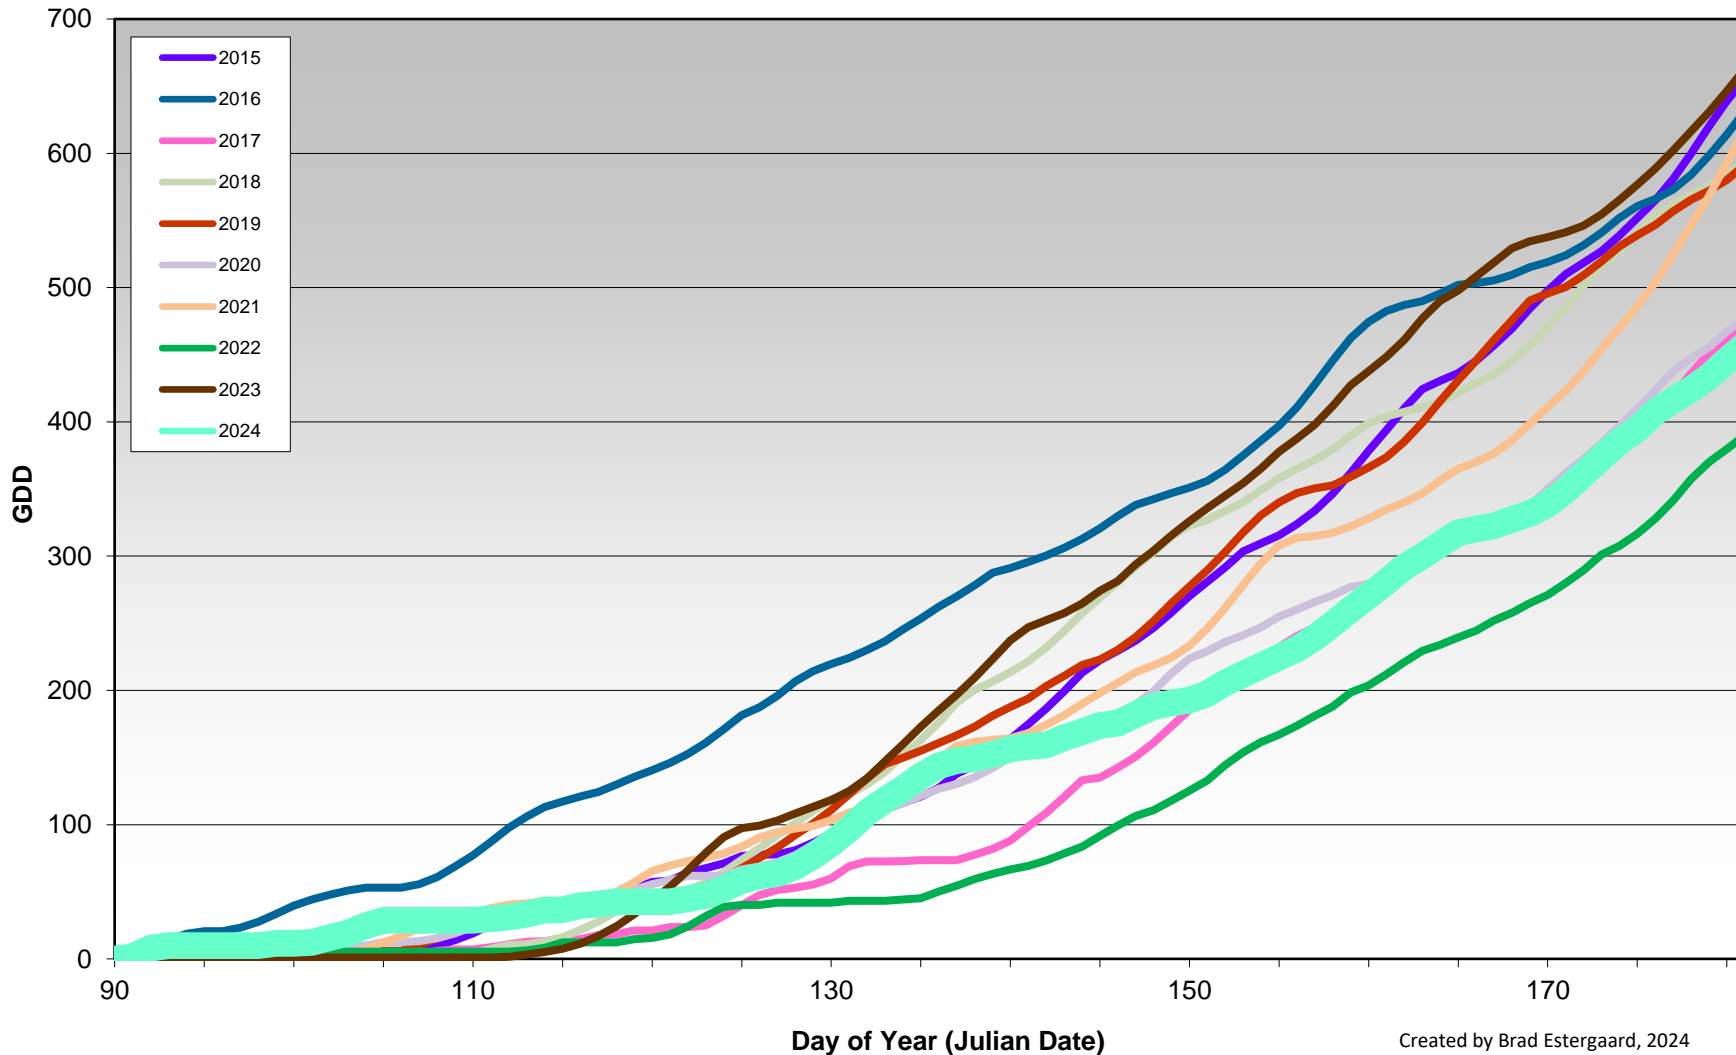

Okanagan Falls - Total Monthly Growing Degree Days - April through June - 2020-2024

Created by Brad Estergaard, 2024

Month

Okanagan Falls - Growing Degree Day Accumulation - 2020-2024 - April through June

Created by Brad Estergaard, 2024

Okanagan Falls - Growing Degree Day Accumulation - 2020-2024

Created by Brad Estergaard, 2024

Golden Mile (Oliver) - Total Monthly Growing Degree Days [JUNE] - 2015-2024

Created by Brad Estergaard, 2024

Golden Mile (Oliver) - Total Monthly Growing Degree Days - April through June - 2015-2024

Created by Brad Estergaard, 2024

Golden Mile (Oliver) - Growing Degree Day Accumulation - 2015-2024 - April through June