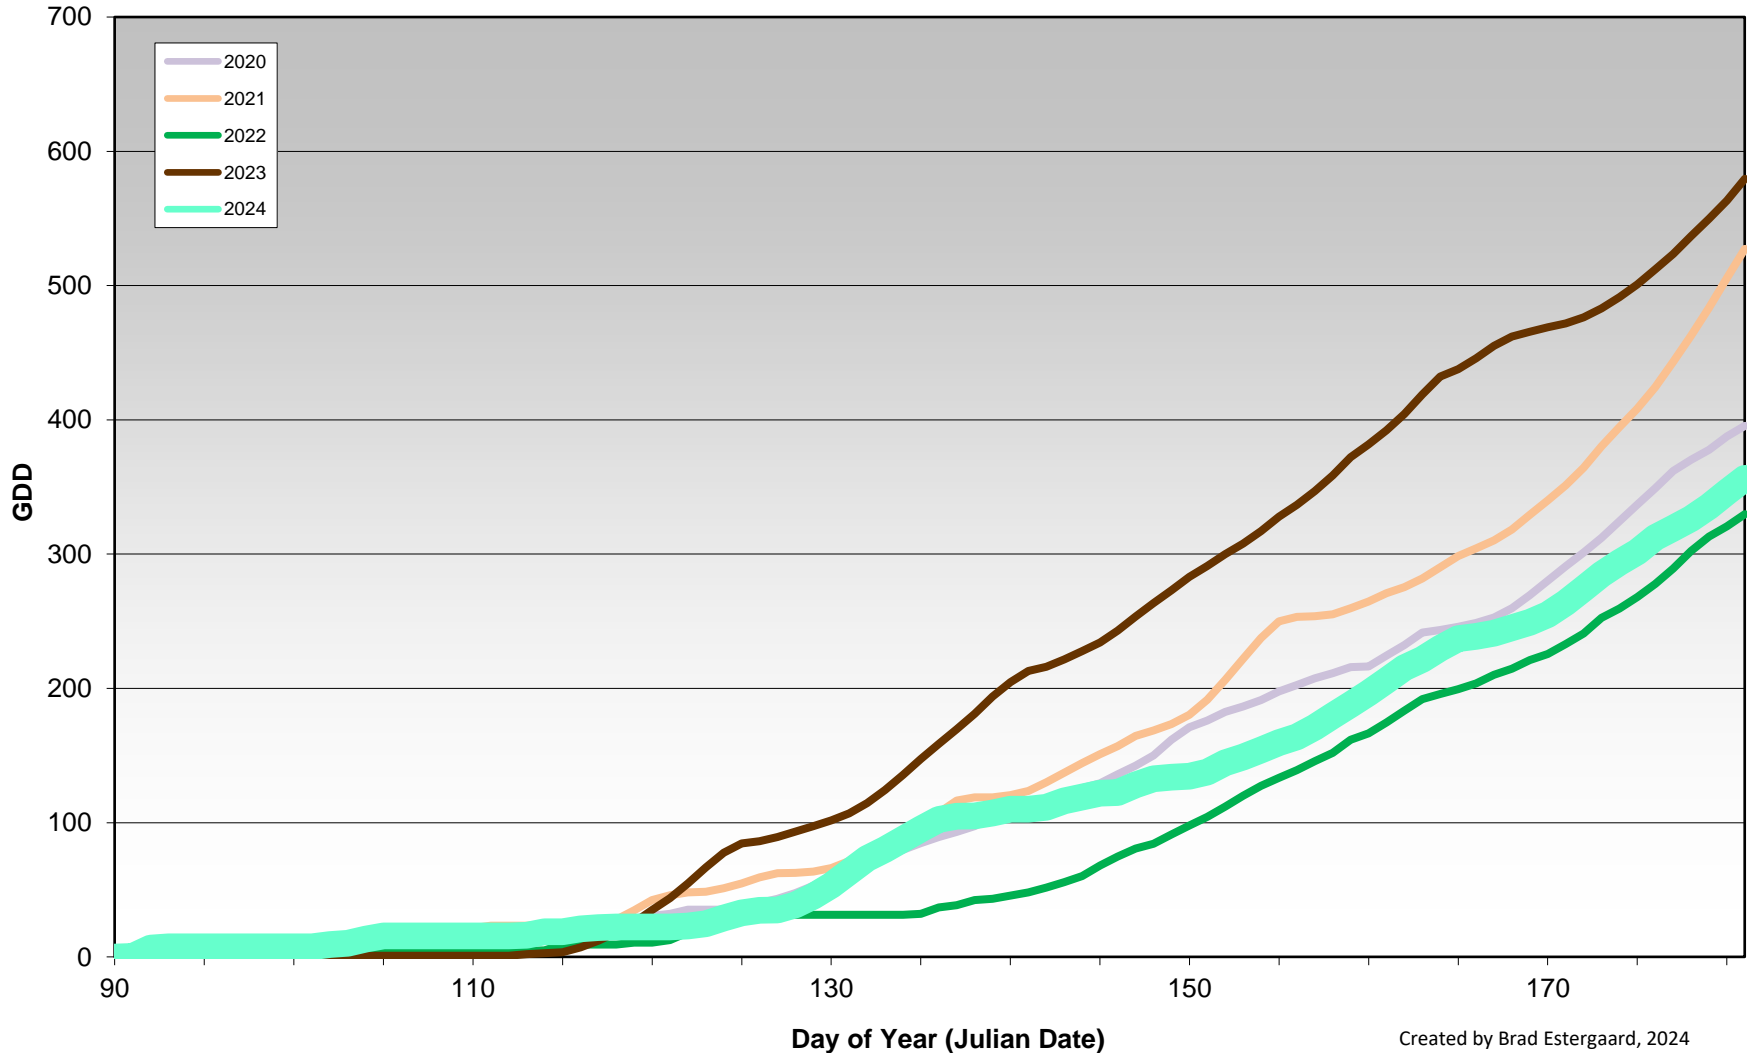

Created by Brad Estergaard, 2024

Naramata Bench - Total Monthly Growing Degree Days - April through June - 2020-2024

Created by Brad Estergaard, 2024

Month

Naramata Bench - Growing Degree Day Accumulation - 2020-2024 - April through June

Okanagan Falls - Total Monthly Growing Degree Days - April through June - 2020-2024

Created by Brad Estergaard, 2024

Month

Okanagan Falls - Growing Degree Day Accumulation - 2020-2024 - April through June

Created by Brad Estergaard, 2024

Okanagan Falls - Growing Degree Day Accumulation - 2020-2024

Created by Brad Estergaard, 2024

Golden Mile (Oliver) - Total Monthly Growing Degree Days [JUNE] - 2015-2024

Created by Brad Estergaard, 2024

Golden Mile (Oliver) - Total Monthly Growing Degree Days - April through June - 2015-2024

Created by Brad Estergaard, 2024

Golden Mile (Oliver) - Growing Degree Day Accumulation - 2015-2024 - April through June