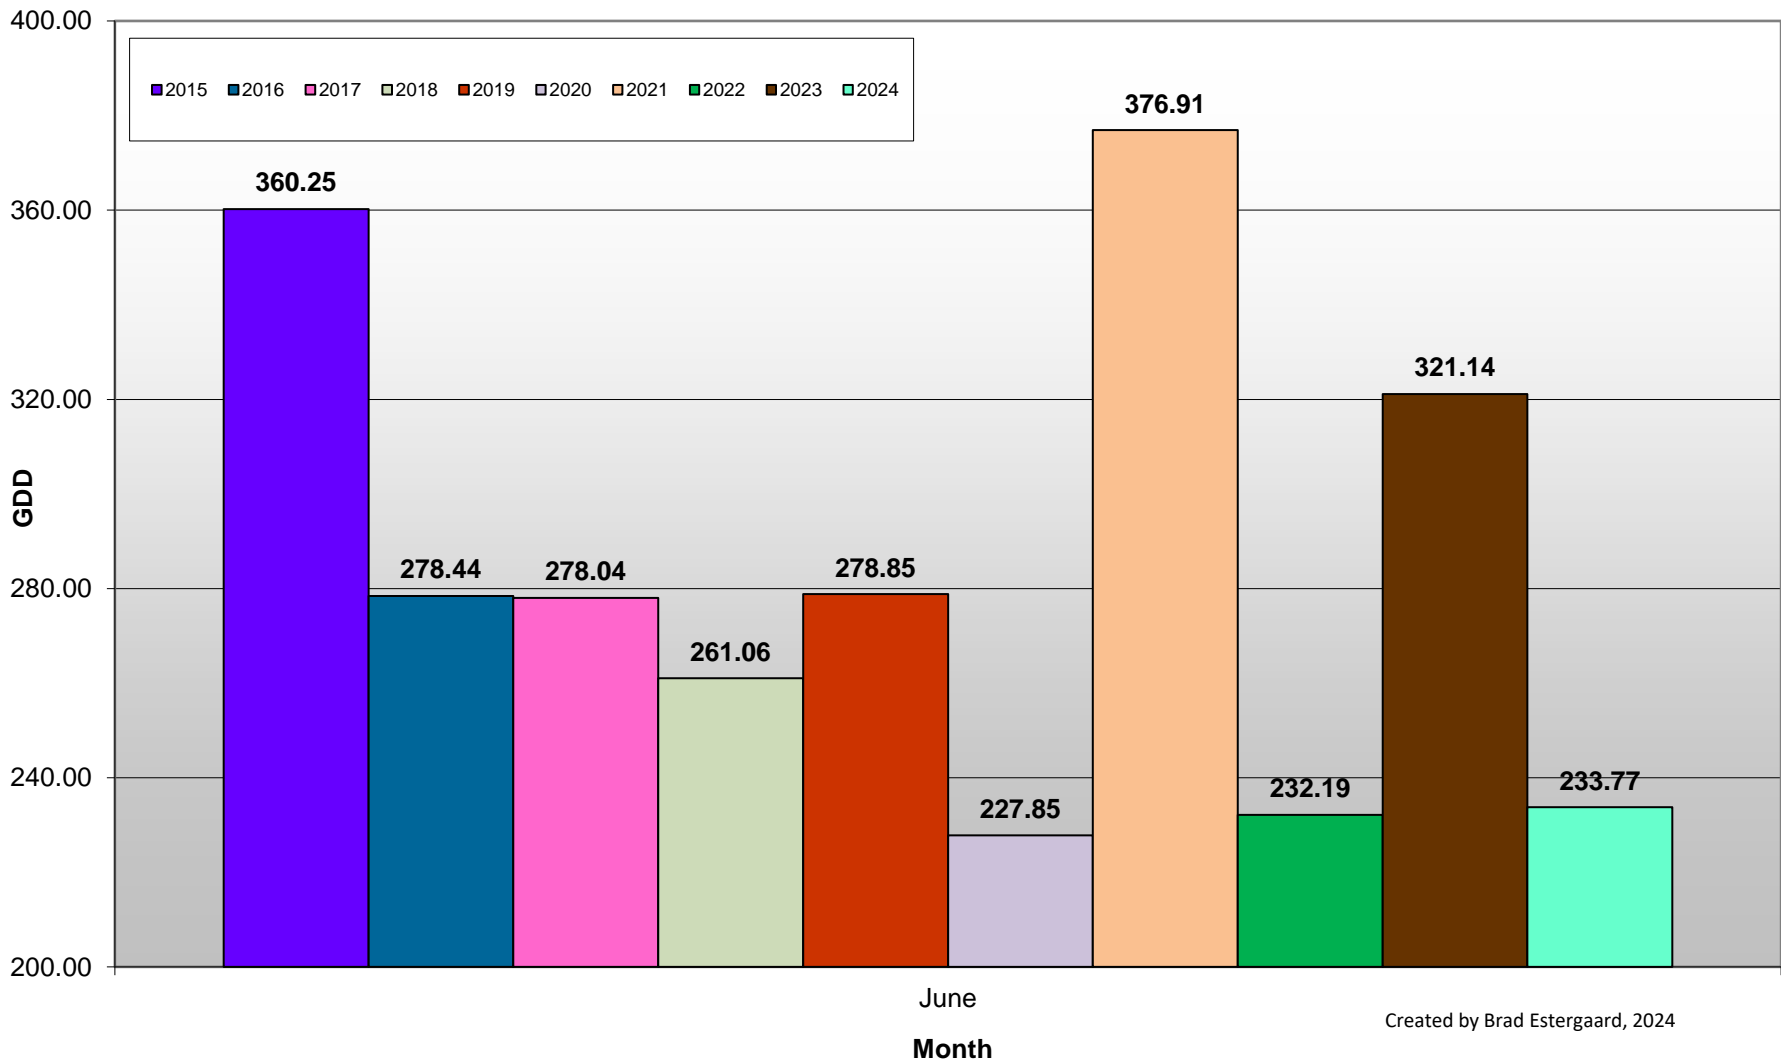

Created by Brad Estergaard, 2024

Osoyoos - Growing Degree Day Accumulation - 2005-2024

Created by Brad Estergaard, 2024

West Kelowna (Boucherie Road - South) - Total Monthly Growing Degree Days [JUNE] 2015 - 2024

Created by Brad Estergaard, 2024

West Kelowna (Boucherie Road - South) - Total Monthly Growing Degree Days April through June - 2015-2024

Created by Brad Estergaard, 2024

Month

West Kelowna (Boucherie Road - South) - Growing Degree Day Accumulation - 2015-2024 - April through June

Created by Brad Estergaard, 2024

West Kelowna (Boucherie Road - South) - Growing Degree Day Accumulation - 2015-2024

Created by Brad Estergaard, 2024

Naramata Bench - Total Monthly Growing Degree Days [JUNE] - 2020-2024