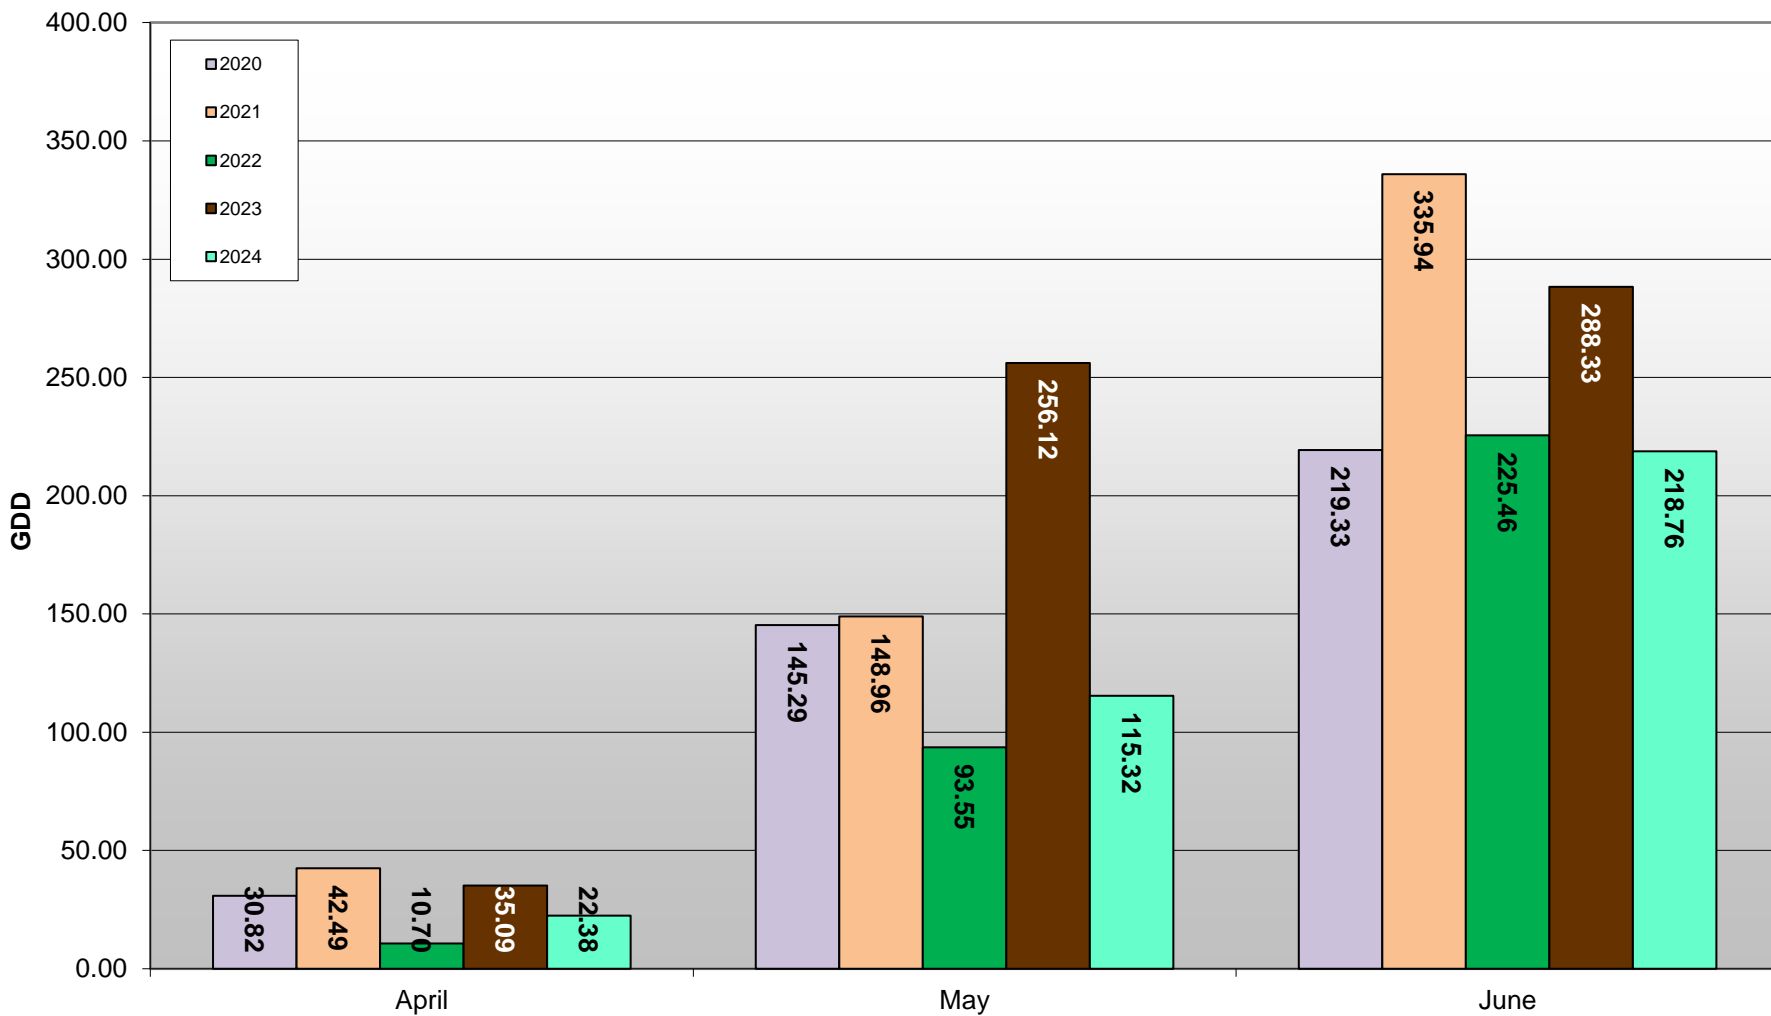

Created by Brad Estergaard, 2024

Naramata Bench - Total Monthly Growing Degree Days - April through June - 2020-2024

Created by Brad Estergaard, 2024

Month

Naramata Bench - Growing Degree Day Accumulation - 2020-2024 - April through June

Created by Brad Estergaard, 2024

Naramata Bench - Growing Degree Day Accumulation - 2020-2024

Created by Brad Estergaard, 2024

Okanagan Falls - Total Monthly Growing Degree Days [JUNE] - 2020-2024

Created by Brad Estergaard, 2024

Okanagan Falls - Total Monthly Growing Degree Days - April through June - 2020-2024

Created by Brad Estergaard, 2024

Month

Okanagan Falls - Growing Degree Day Accumulation - 2020-2024 - April through June

Golden Mile (Oliver) - Total Monthly Growing Degree Days - April through June - 2015-2024

Created by Brad Estergaard, 2024

Golden Mile (Oliver) - Growing Degree Day Accumulation - 2015-2024 - April through June