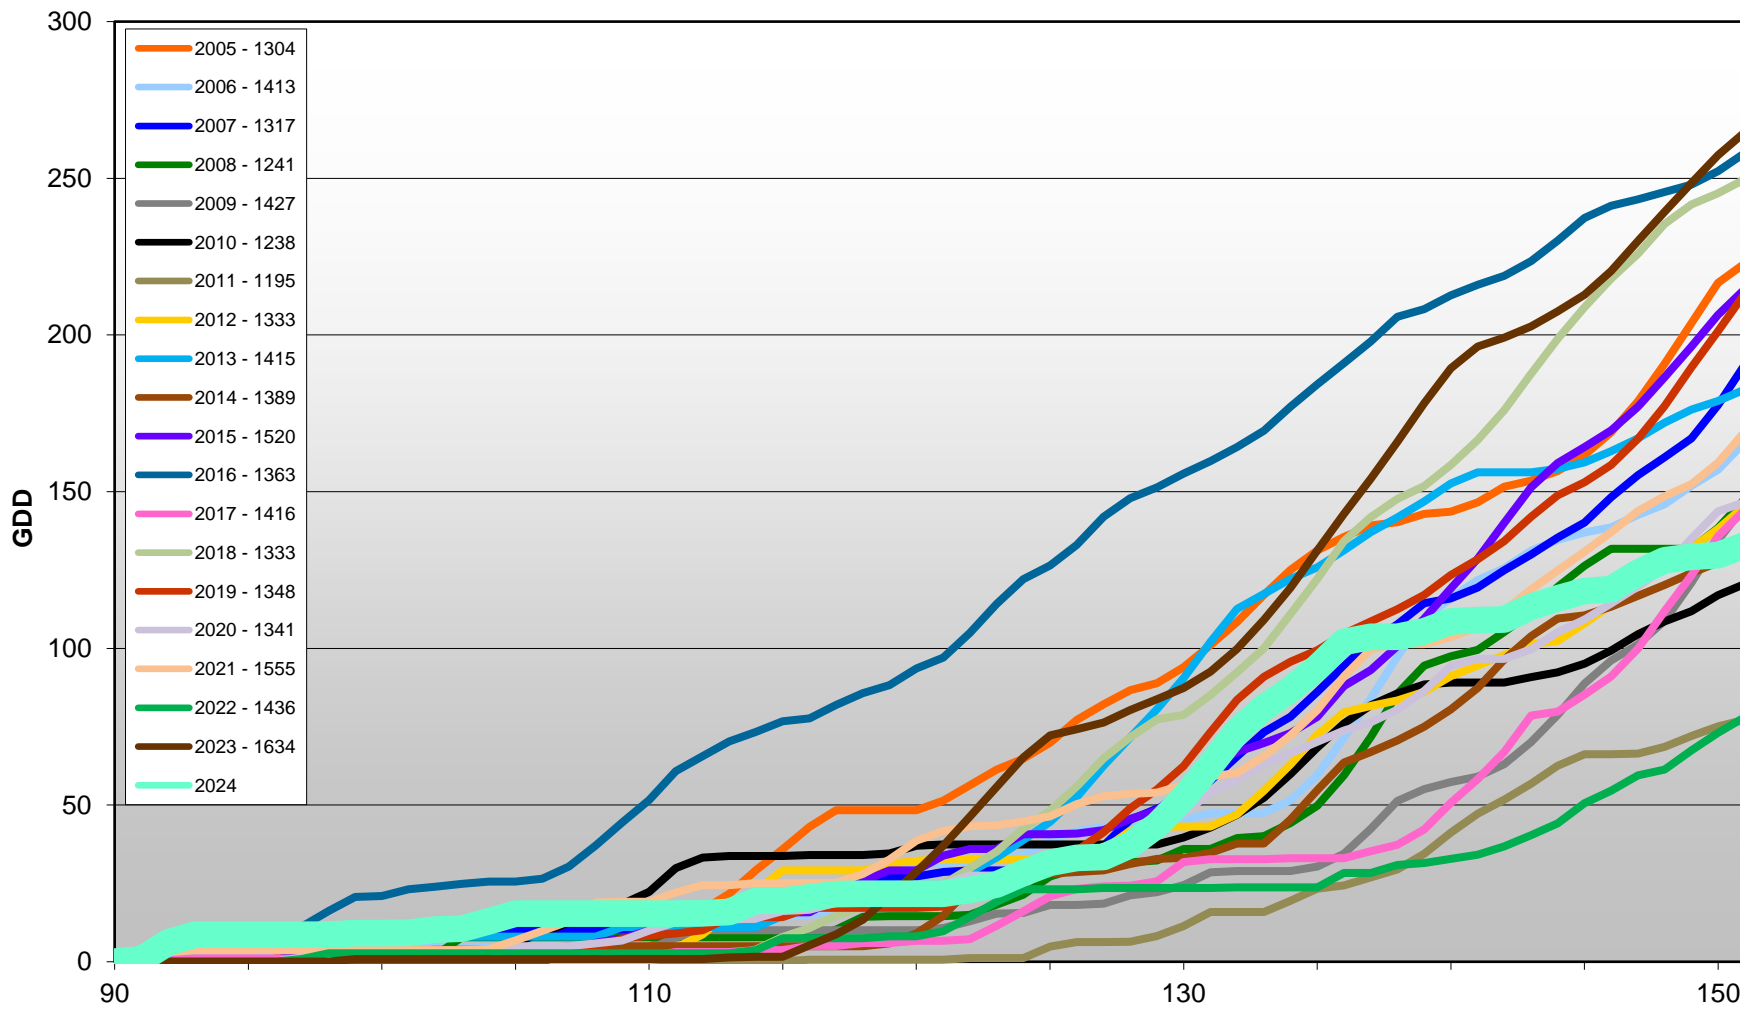

### Summerland - Total Monthly Growing Degree Days [MAY] - 1998-2024

May

Month

Created by Brad Estergaard, 2024

### Summerland - Total Monthly Growing Degree Days - April + May - 2005-2024

Created by Brad Estergaard, 2024

### Summerland - Daily Growing Degree Day Accumulation - 2005-2024 - April + May

Created by Brad Estergaard, 2024

Day of Year (Julian Date)

### Golden Mile (Oliver) - Total Monthly Growing Degree Days - April + May - 2015-2024

Created by Brad Estergaard, 2024