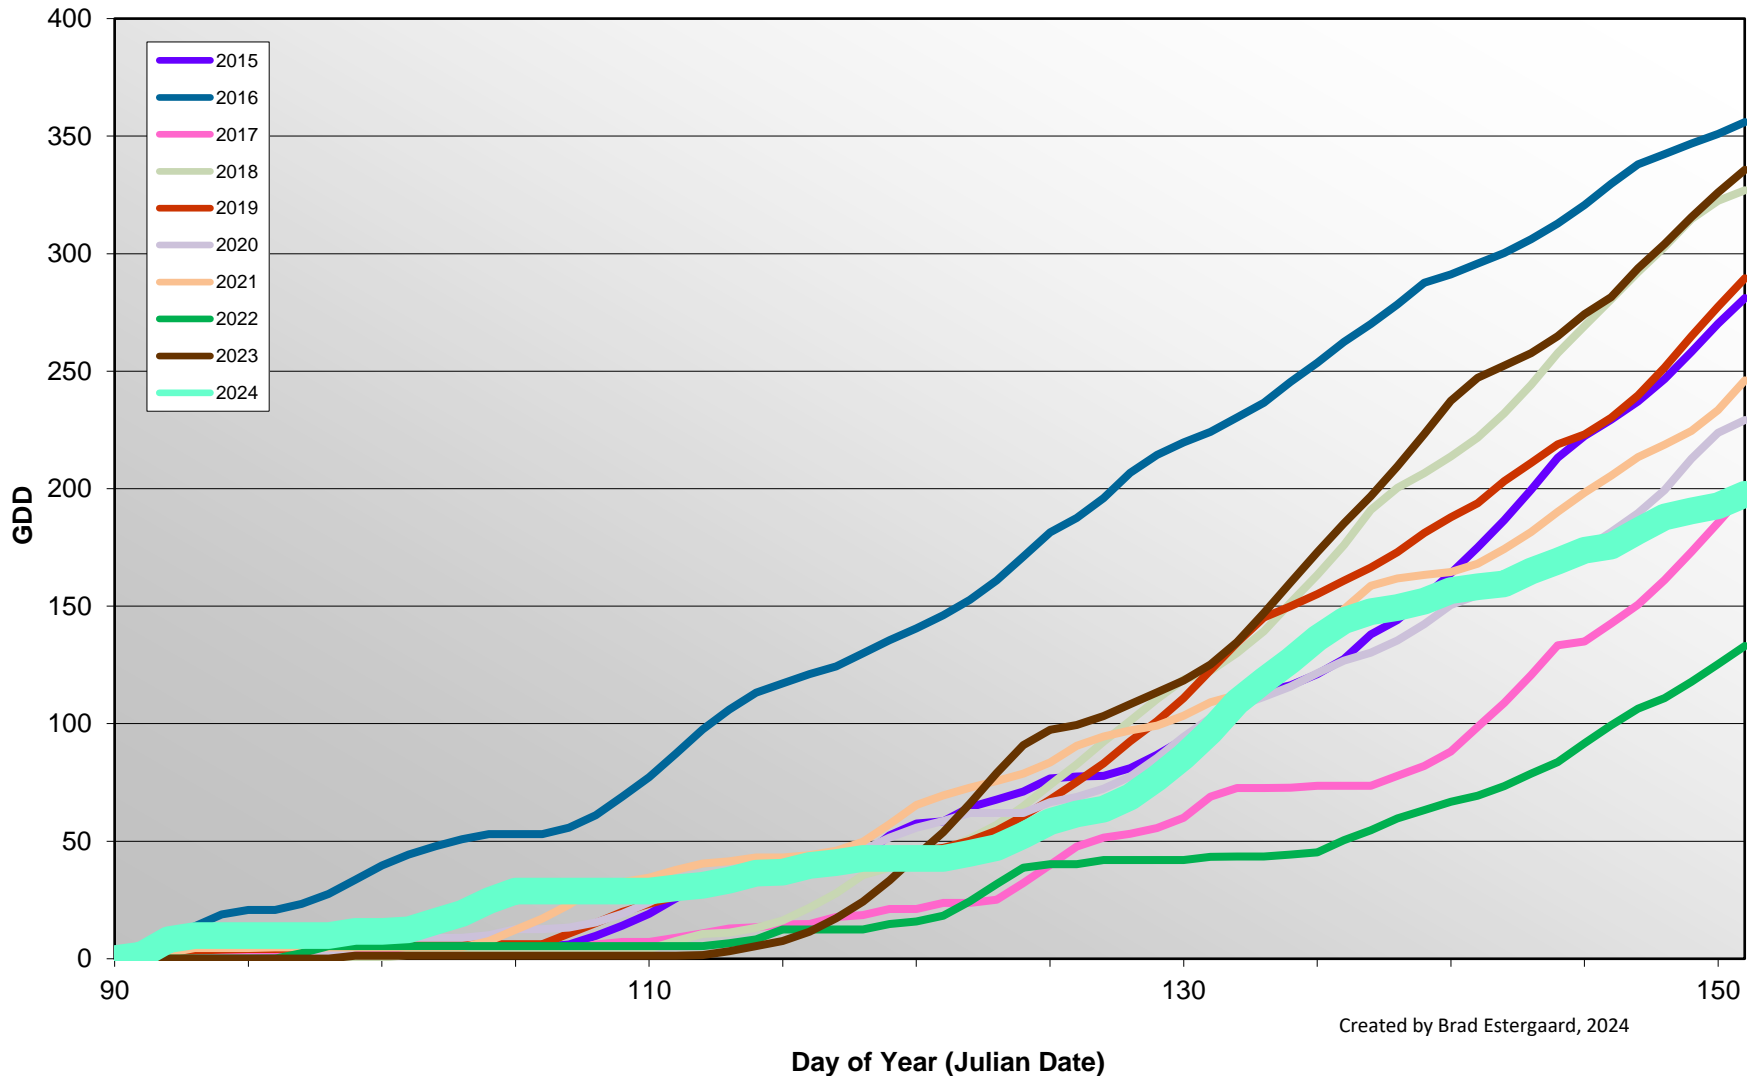

Golden Mile (Oliver) - Daily Growing Degree Day Accumulation - 2015-2024 - April + May

Created by Brad Estergaard, 2024