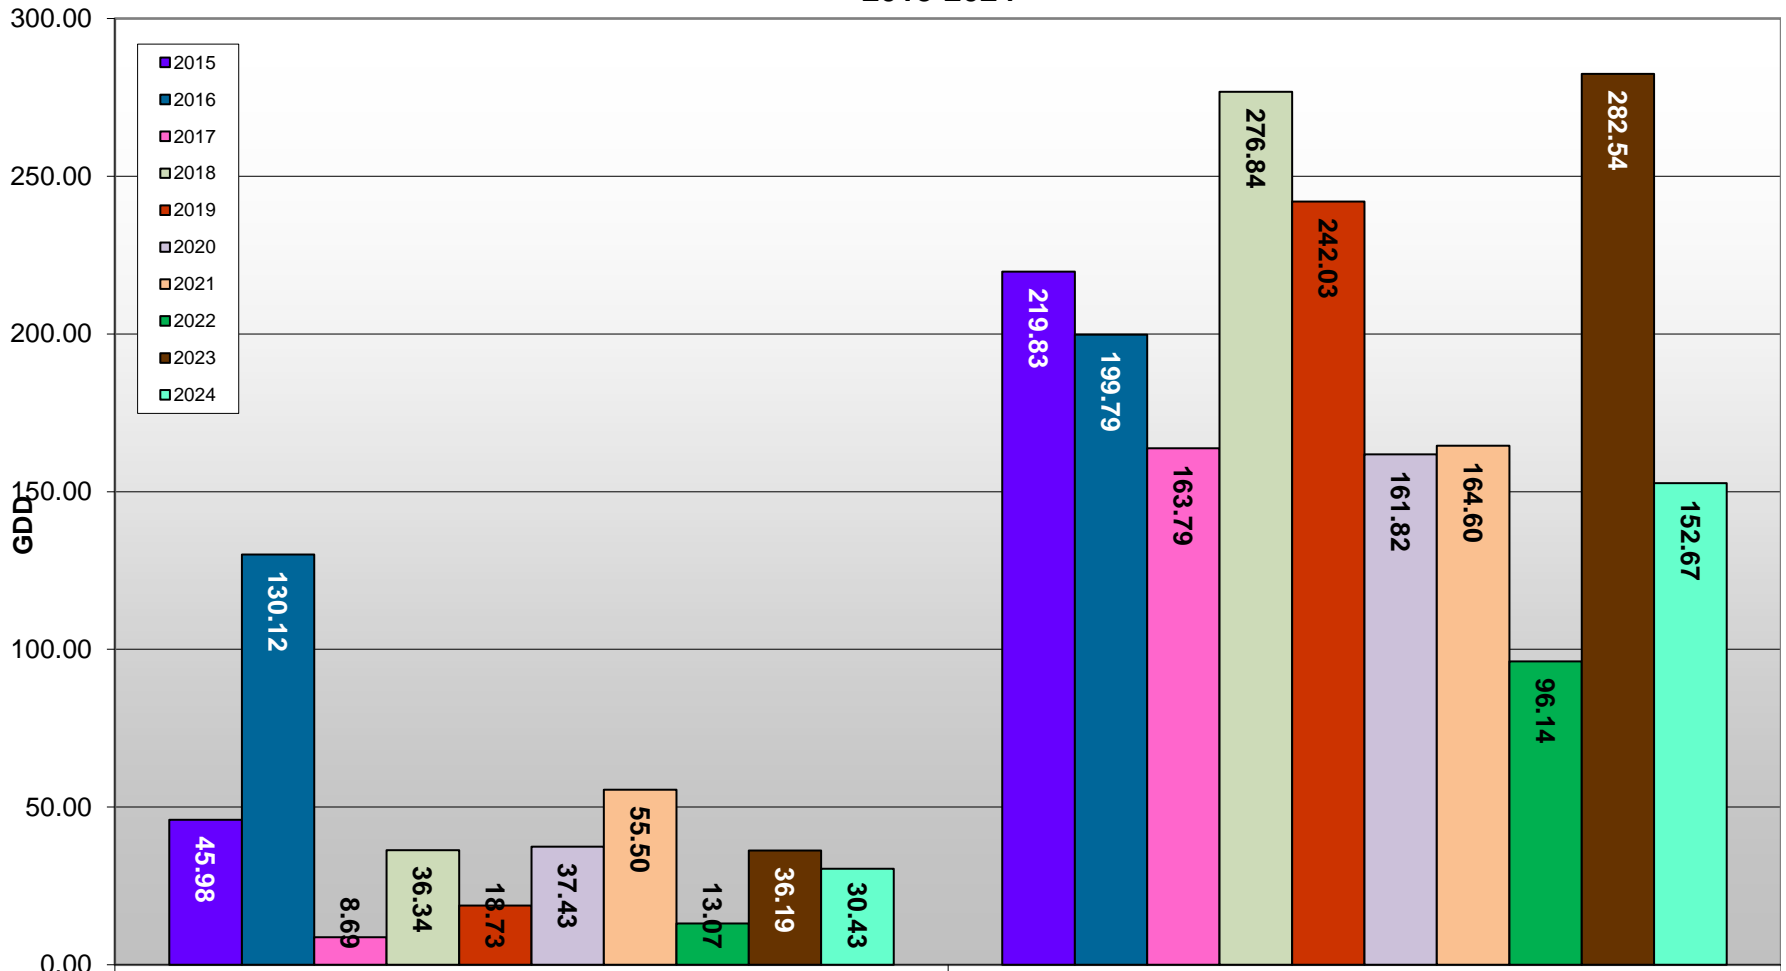

## West Kelowna (Boucherie Road - South) - Total Monthly Growing Degree Days [MAY] 2015 - 2024

May

Month

Created by Brad Estergaard, 2024

### West Kelowna (Boucherie Road - South) - Total Monthly Growing Degree Days - April + May - 2015-2024

Created by Brad Estergaard, 2024

Month