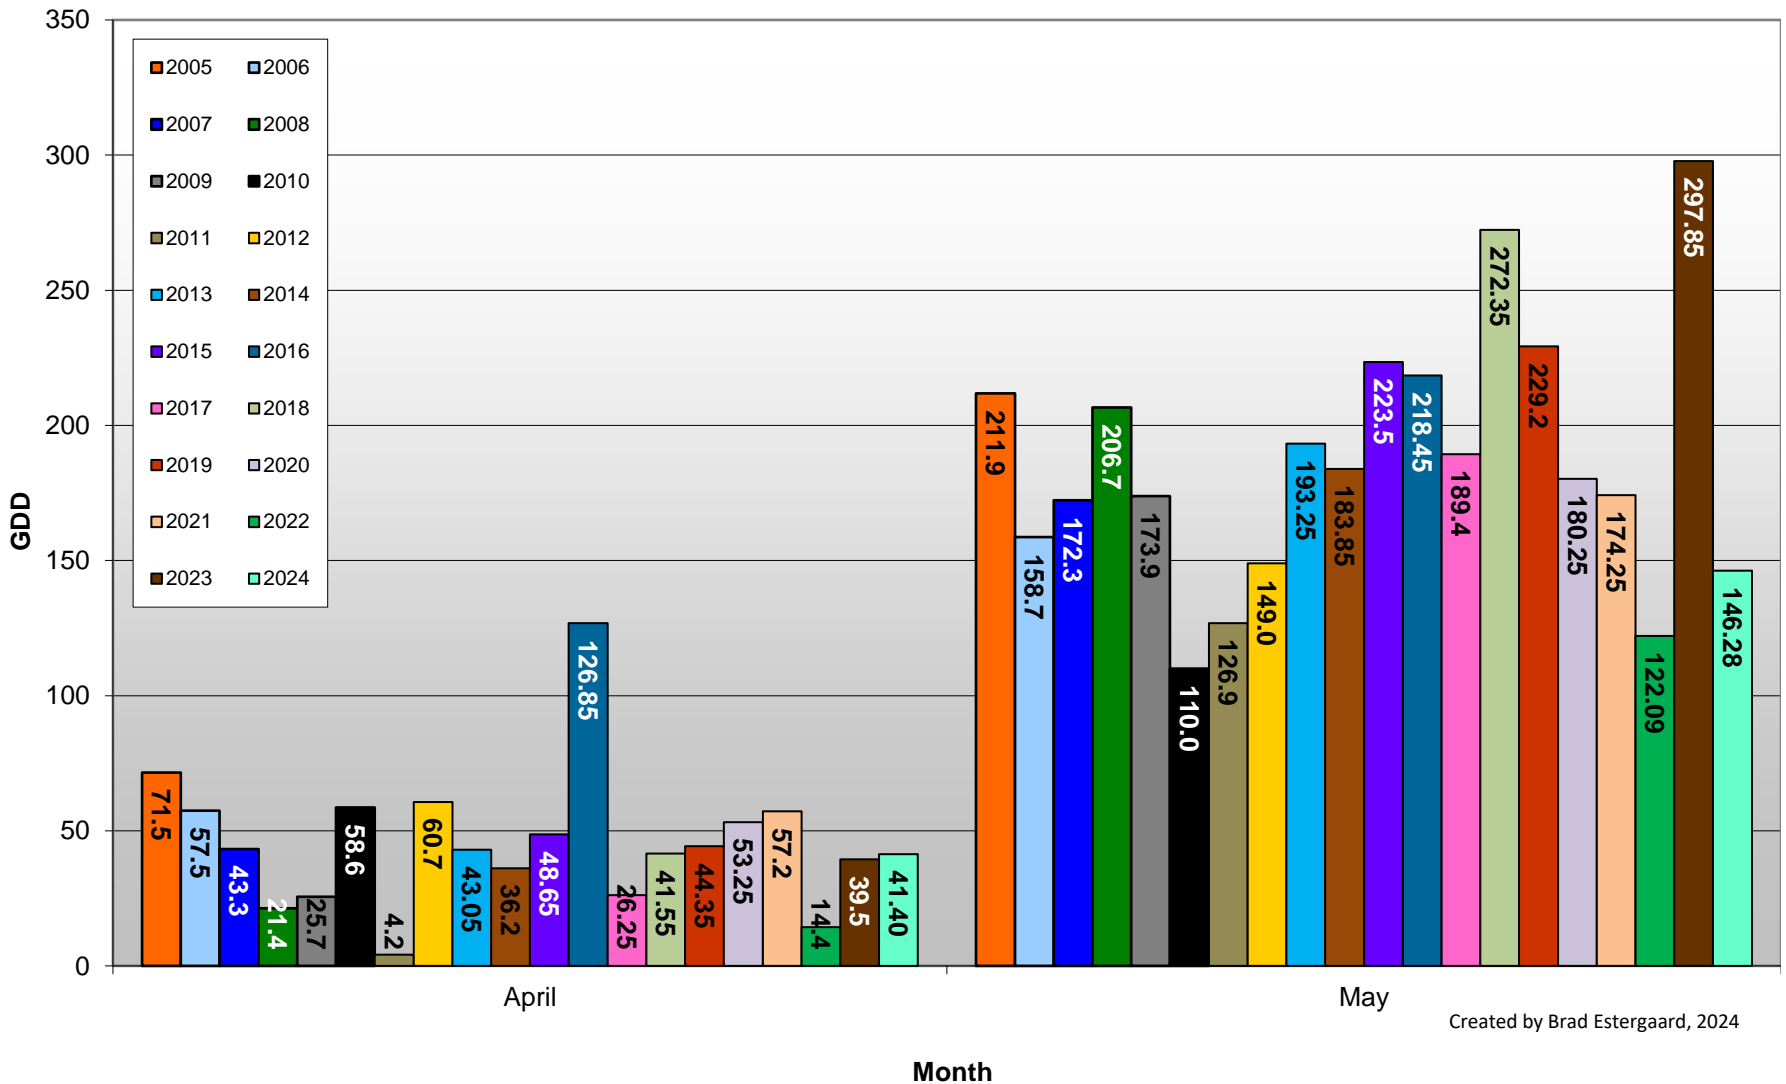

### Summerland - Growing Degree Day Accumulation - 2005-2024

Created by Brad Estergaard, 2024

### Osoyoos - Total Monthly Growing Degree Days [MAY] - 1998-2024

May

Created by Brad Estergaard, 2024

Month

### Osoyoos - Total Monthly Growing Degree Days - April + May - 2005-2024

Created by Brad Estergaard, 2024