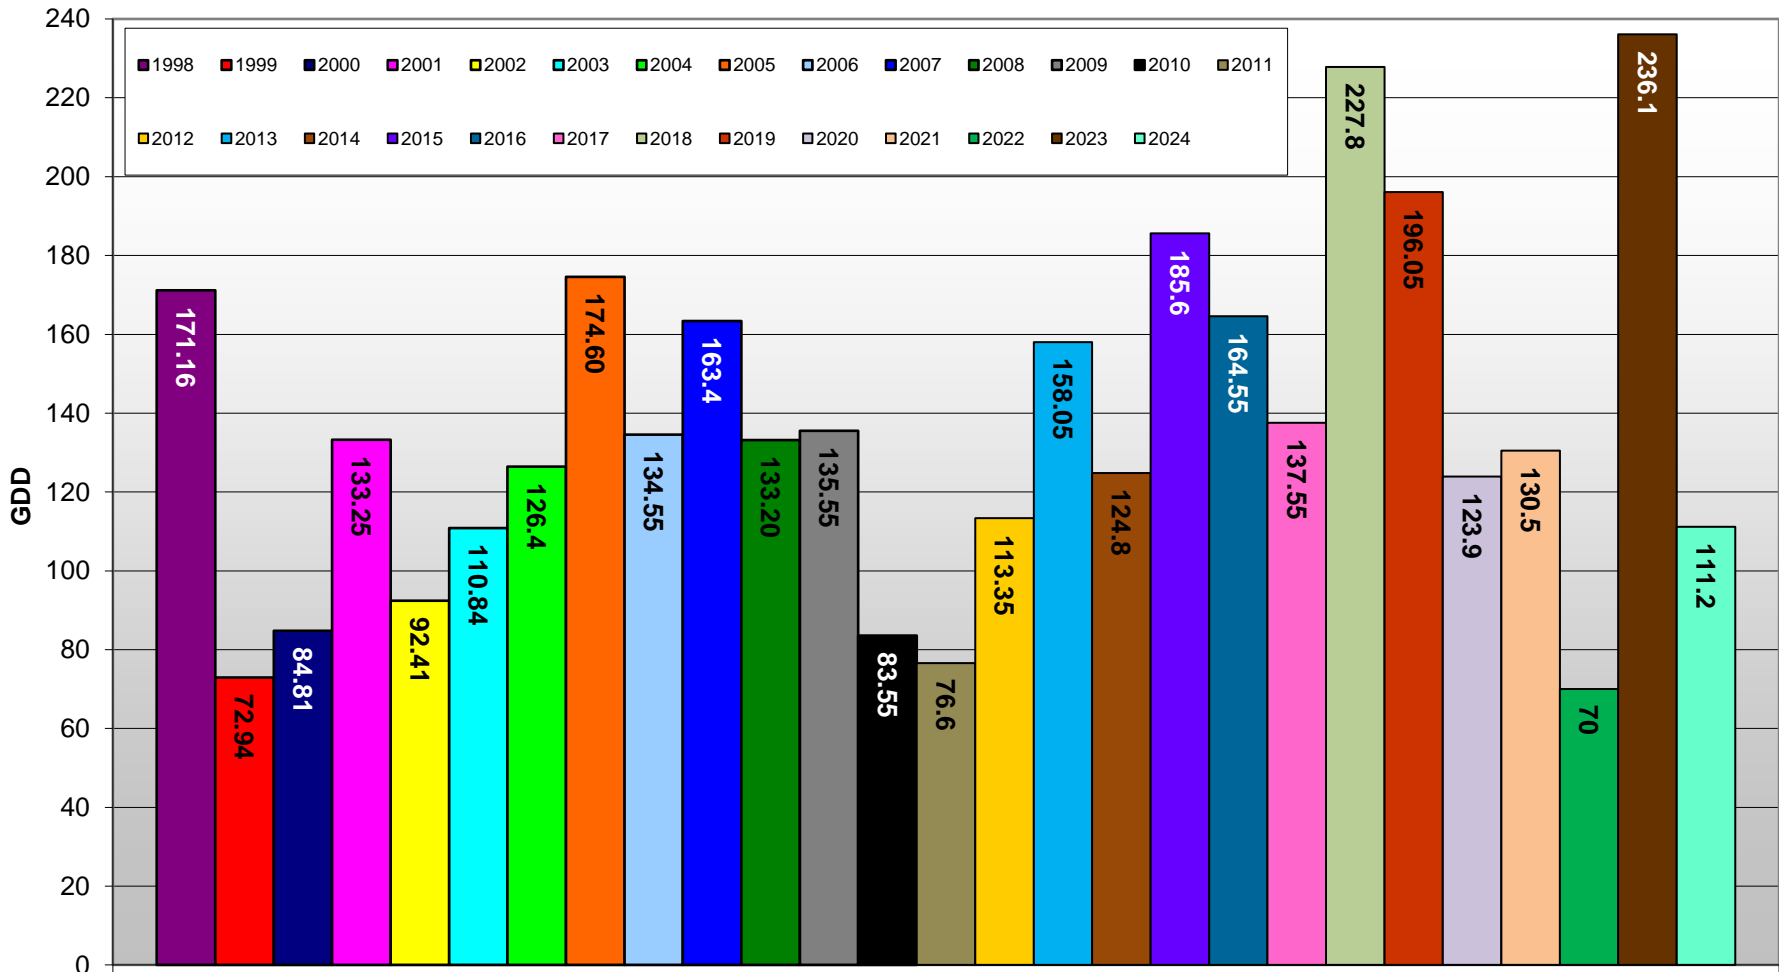

### Summerland - Total Monthly Growing Degree Days [MAY] - 1998-2024

May

Month

Created by Brad Estergaard, 2024

### Summerland - Total Monthly Growing Degree Days - April + May - 2005-2024

Created by Brad Estergaard, 2024

### Golden Mile (Oliver) - Total Monthly Growing Degree Days - April + May - 2015-2024

Created by Brad Estergaard, 2024