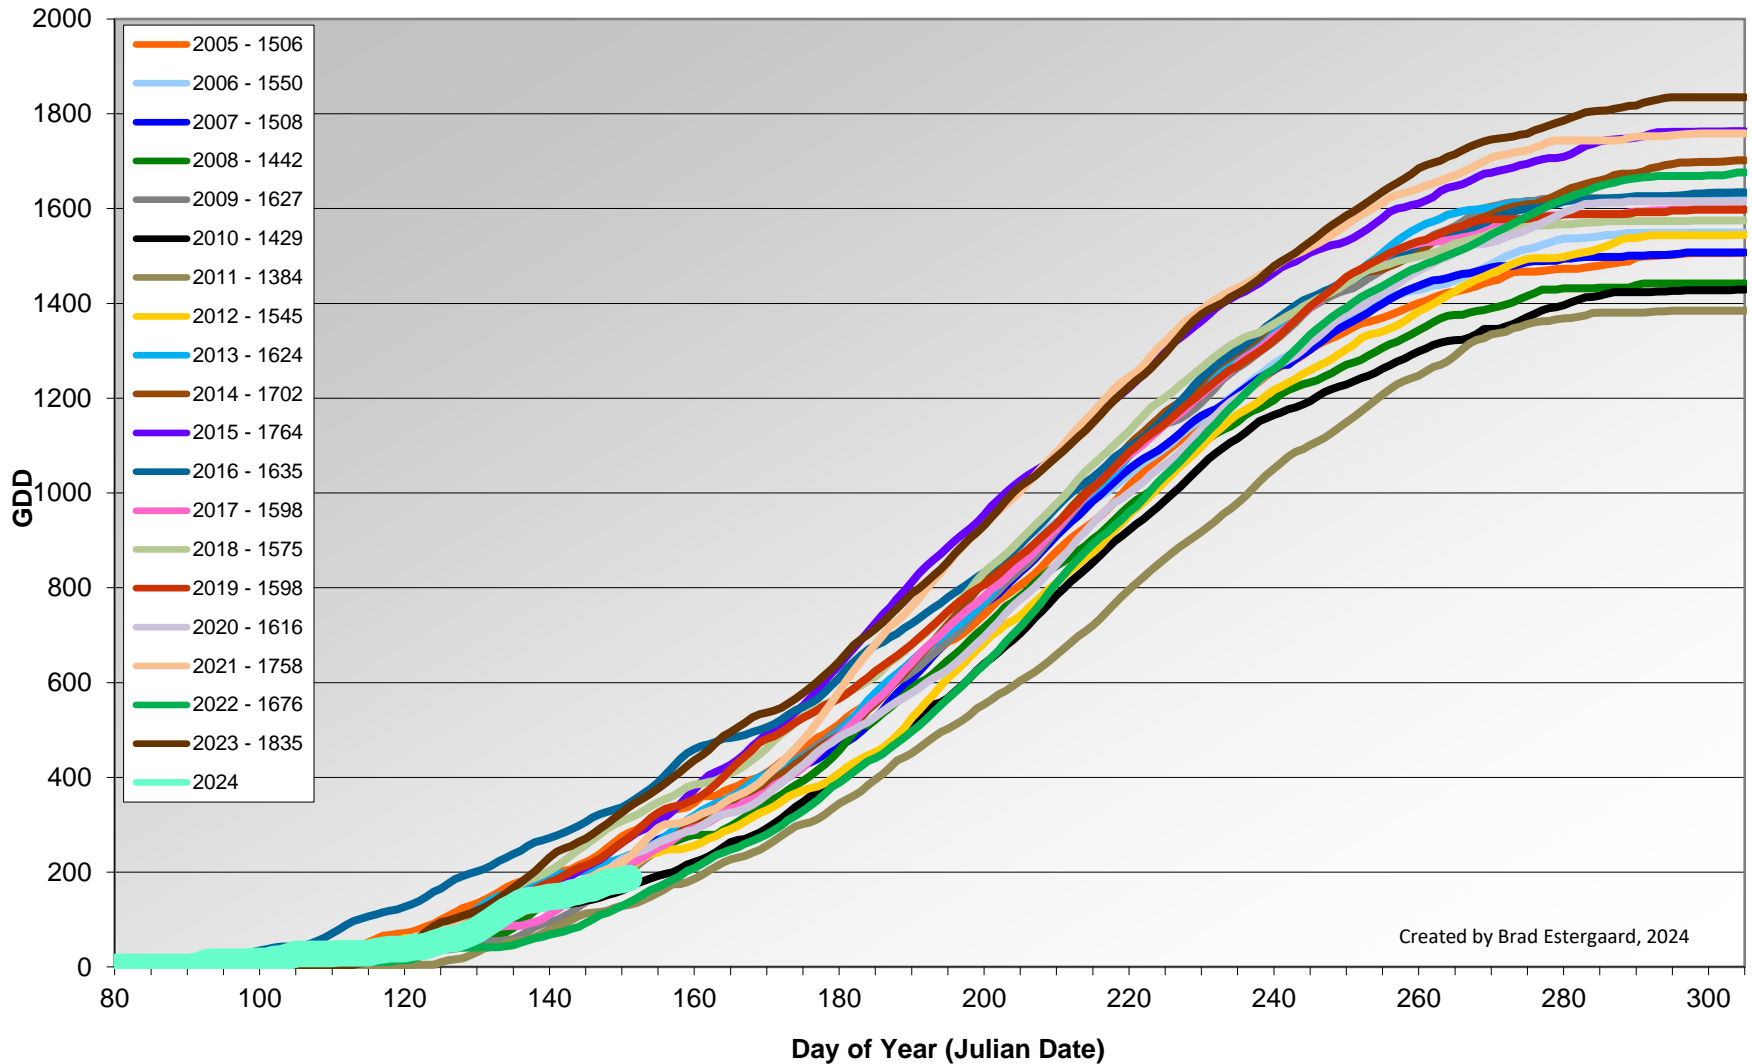

Osoyoos - Growing Degree Day Accumulation - 2005-2024

Created by Brad Estergaard, 2024