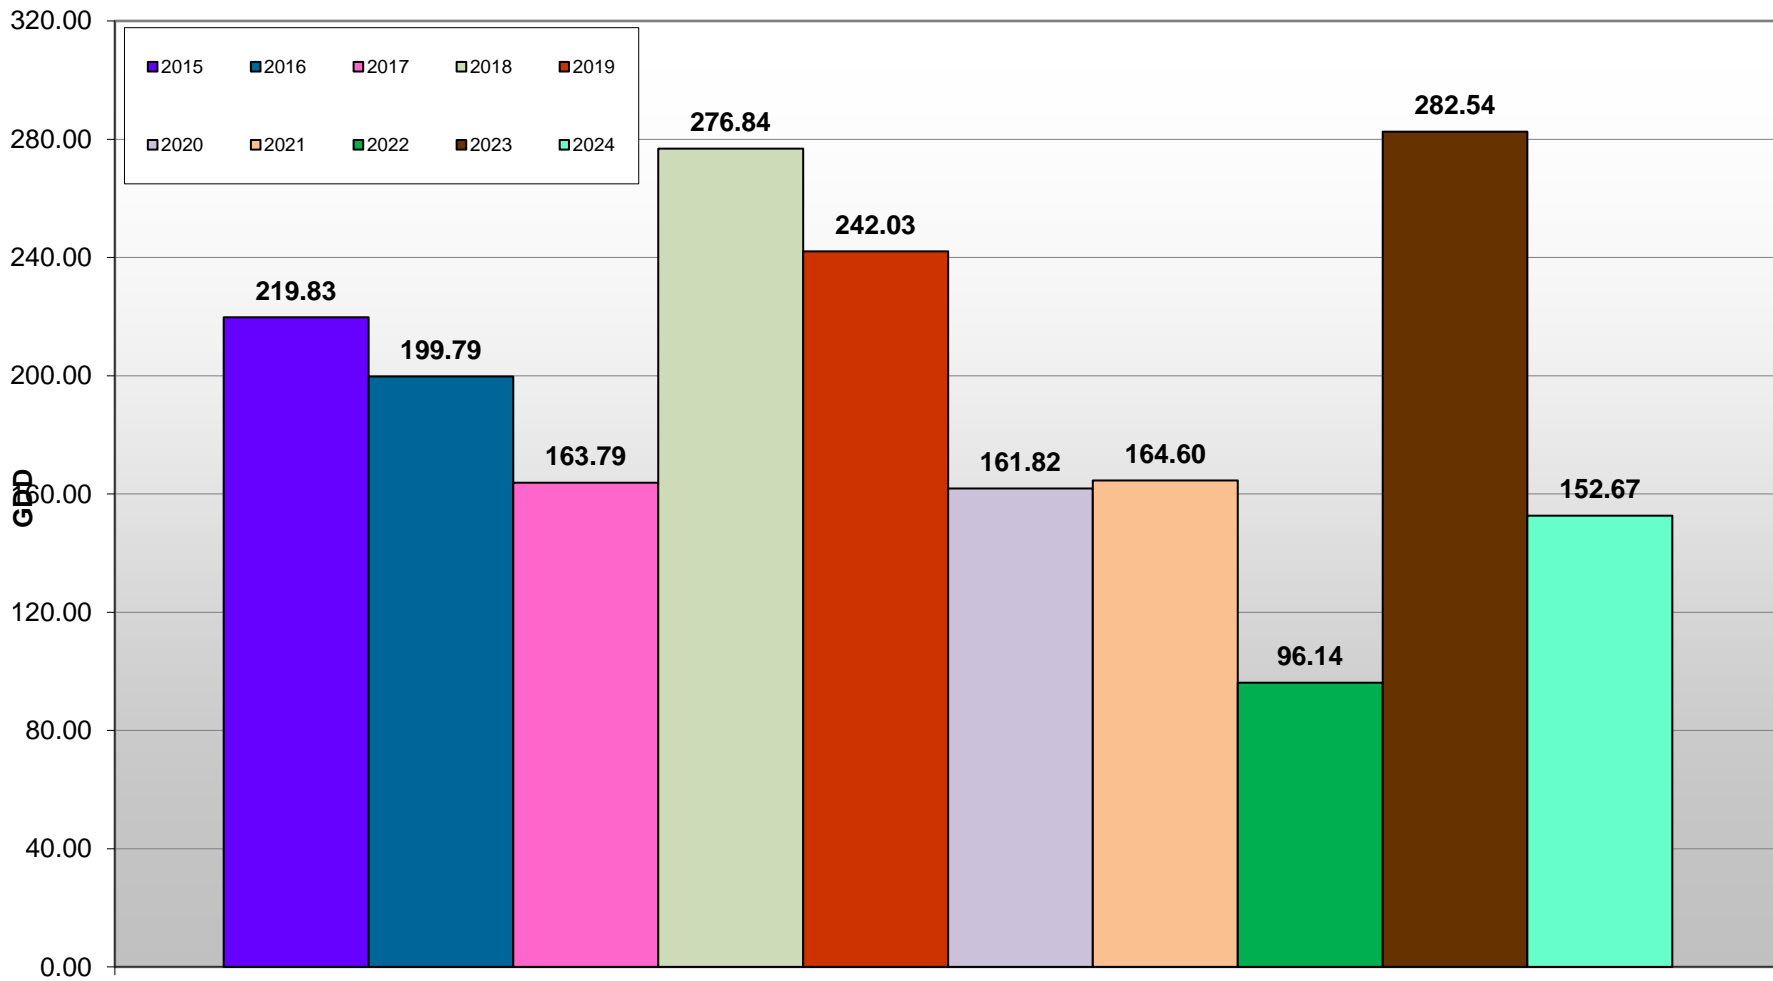

### Osoyoos - Growing Degree Day Accumulation - 2005-2024

Created by Brad Estergaard, 2024

## West Kelowna (Boucherie Road - South) - Total Monthly Growing Degree Days [MAY] 2015 - 2024

May

Month

Created by Brad Estergaard, 2024