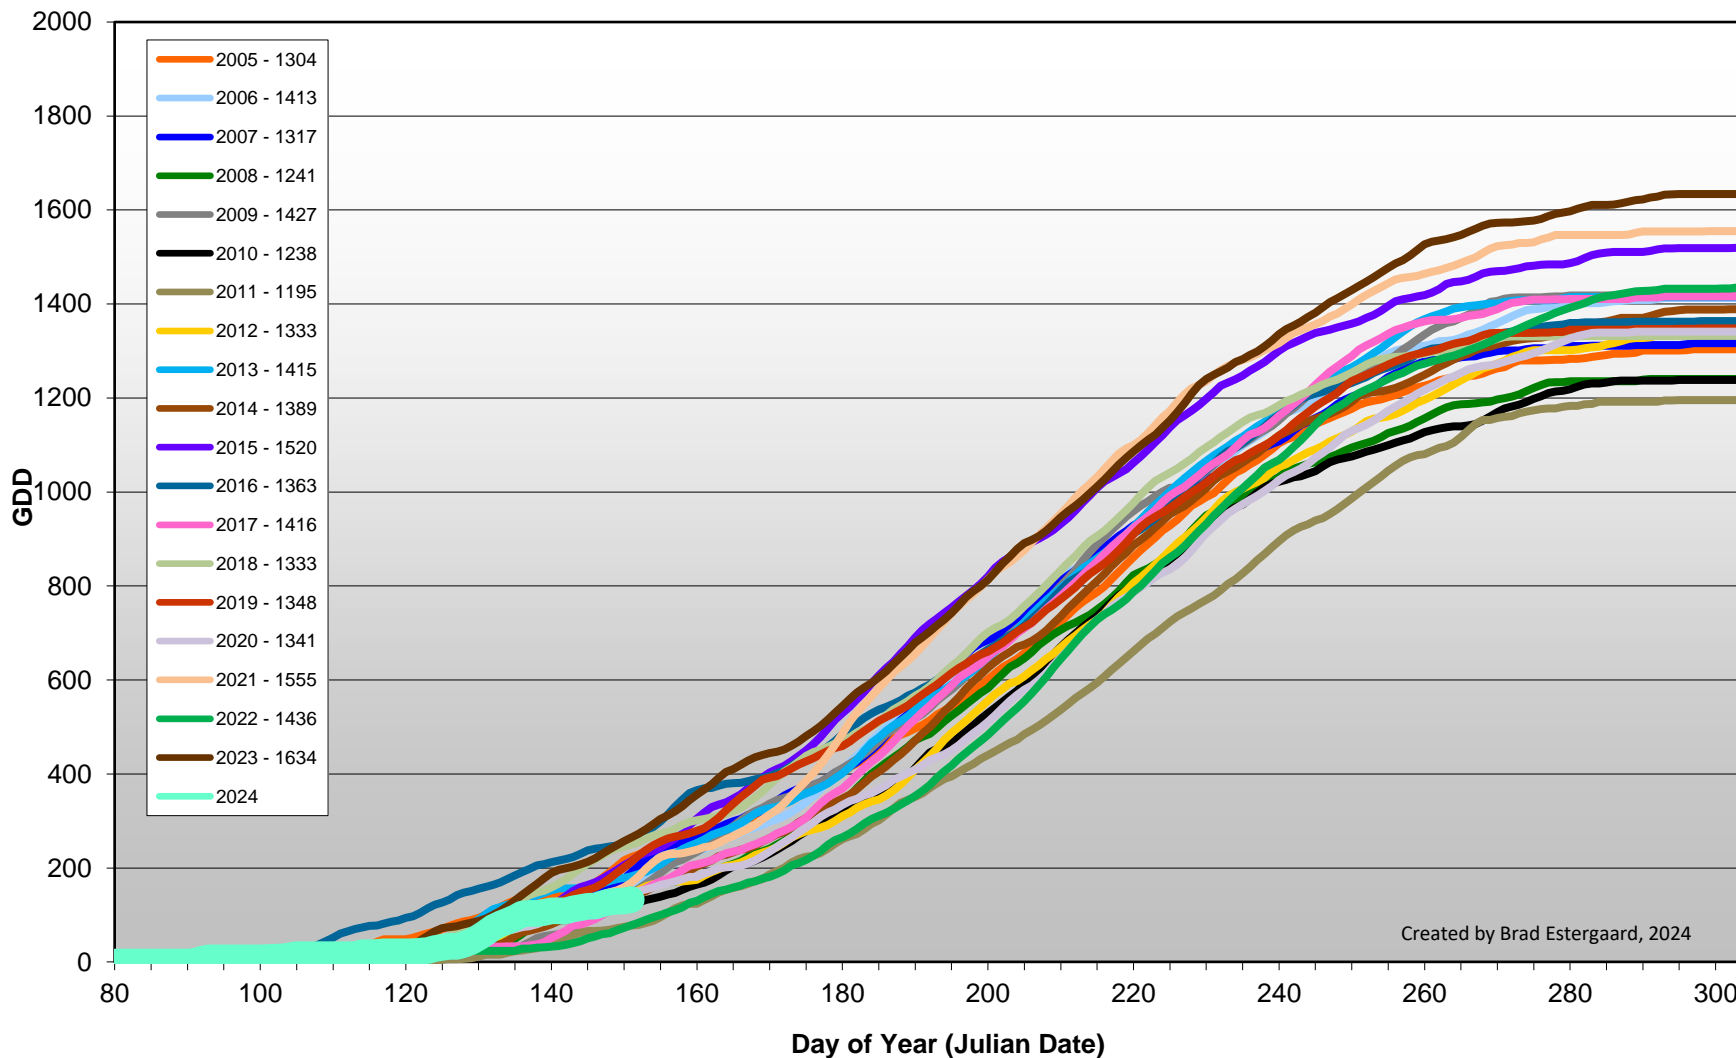

### Summerland - Total Monthly Growing Degree Days [MAY] - 1998-2024

May

Month

Created by Brad Estergaard, 2024

### Summerland - Total Monthly Growing Degree Days - April + May - 2005-2024

Created by Brad Estergaard, 2024

### Summerland - Daily Growing Degree Day Accumulation - 2005-2024 - April + May

Created by Brad Estergaard, 2024

Day of Year (Julian Date)

### Summerland - Growing Degree Day Accumulation - 2005-2024

Created by Brad Estergaard, 2024