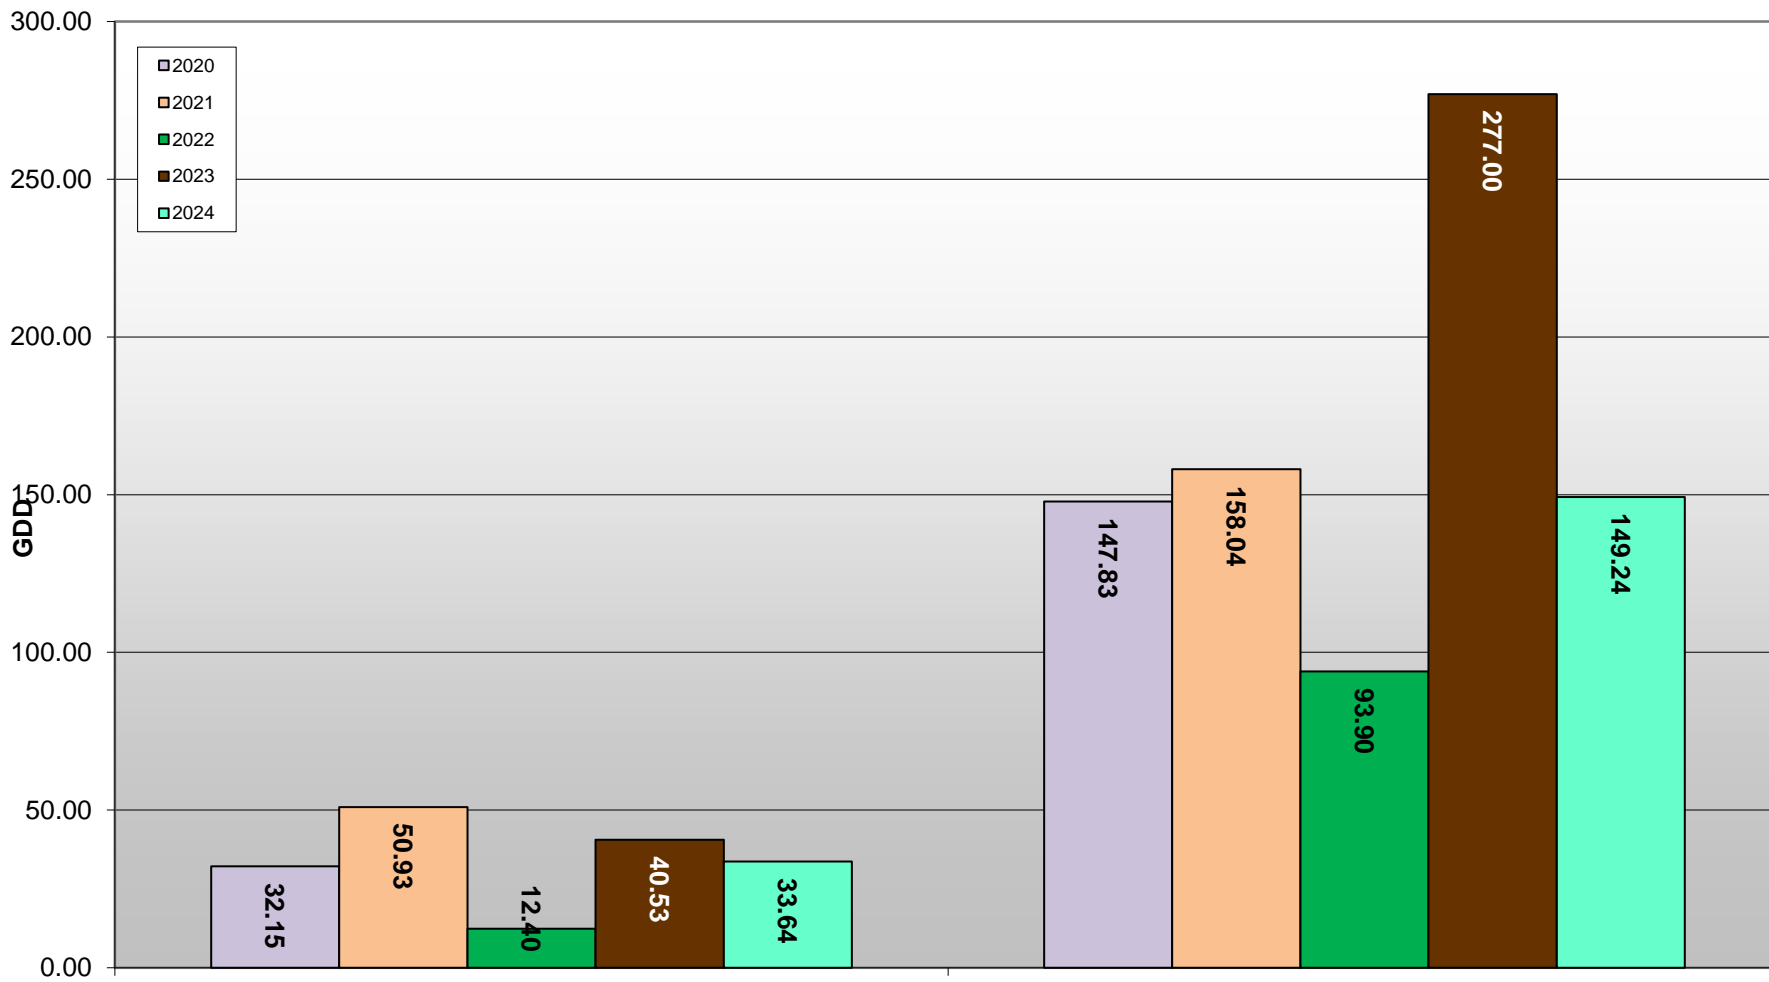

Naramata Bench - Total Monthly Growing Degree Days - April + May - 2020-2024

Created by Brad Estergaard, 2024

Month