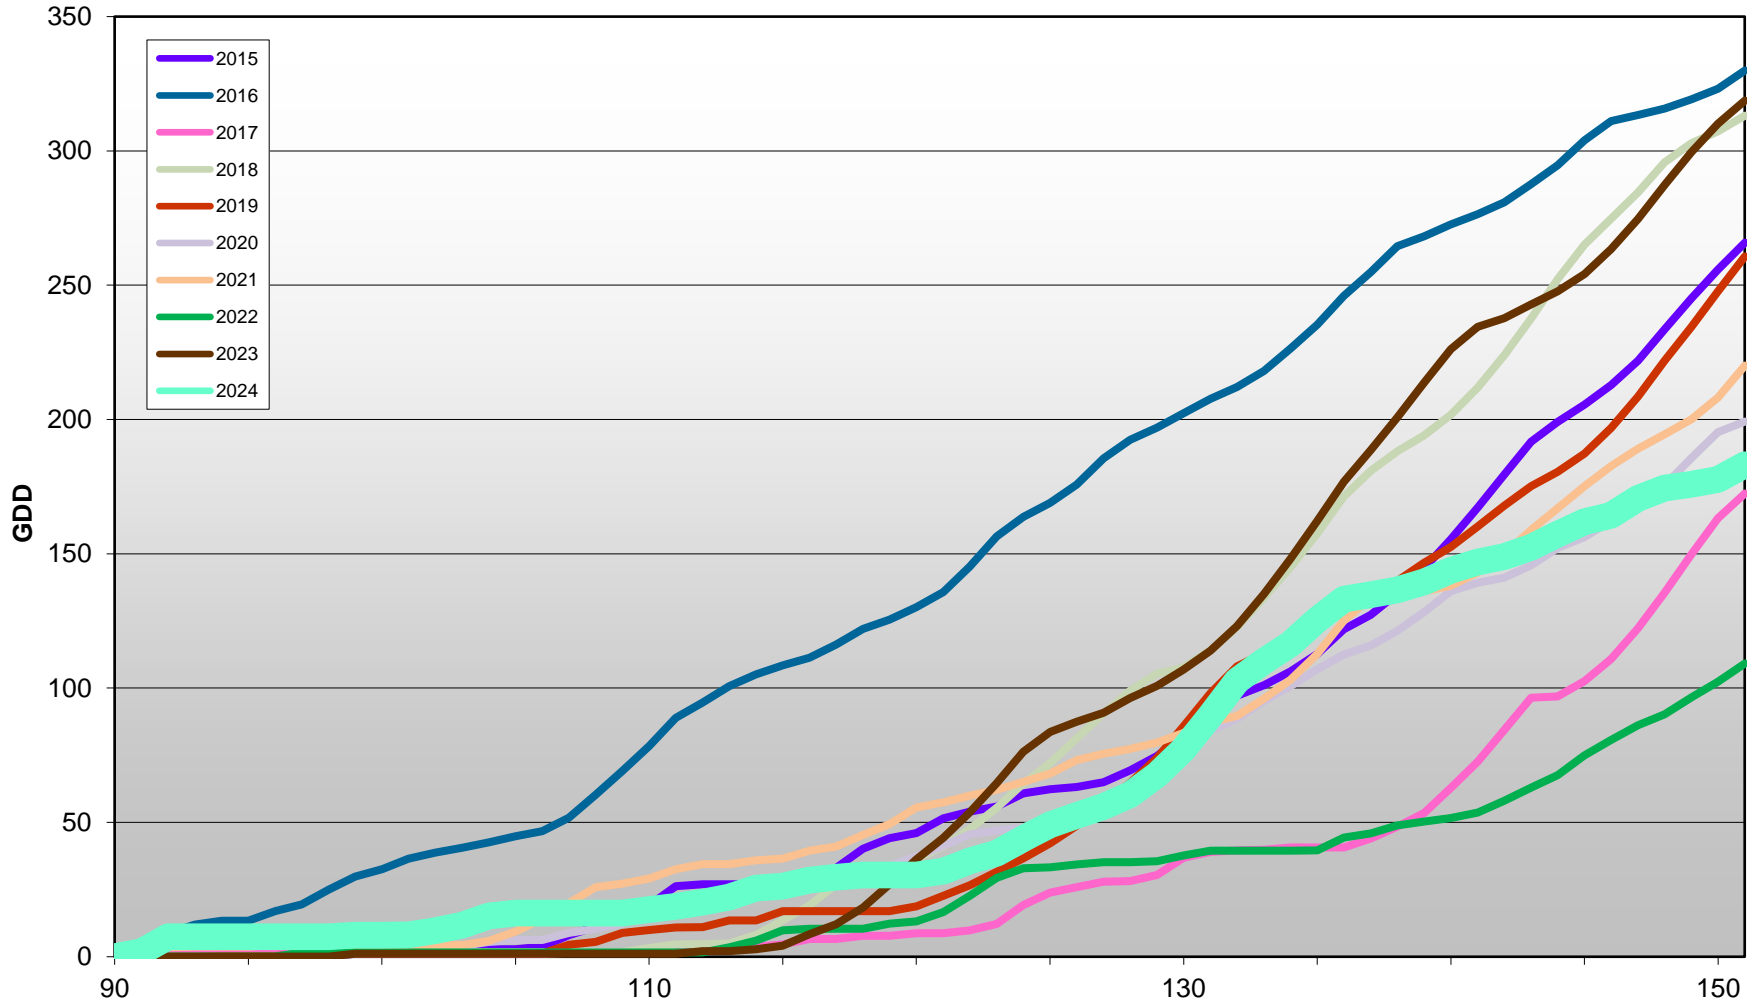

## West Kelowna (Boucherie Road - South) - Total Monthly Growing Degree Days [MAY] 2015 - 2024

May

Month

Created by Brad Estergaard, 2024

### West Kelowna (Boucherie Road - South) - Total Monthly Growing Degree Days - April + May - 2015-2024

Created by Brad Estergaard, 2024

Month

## West Kelowna (Boucherie Road - South) - Daily Growing Degree Day Accumulation 2015-2024 - April + May

Created by Brad Estergaard, 2024

Day of Year (Julian Date)