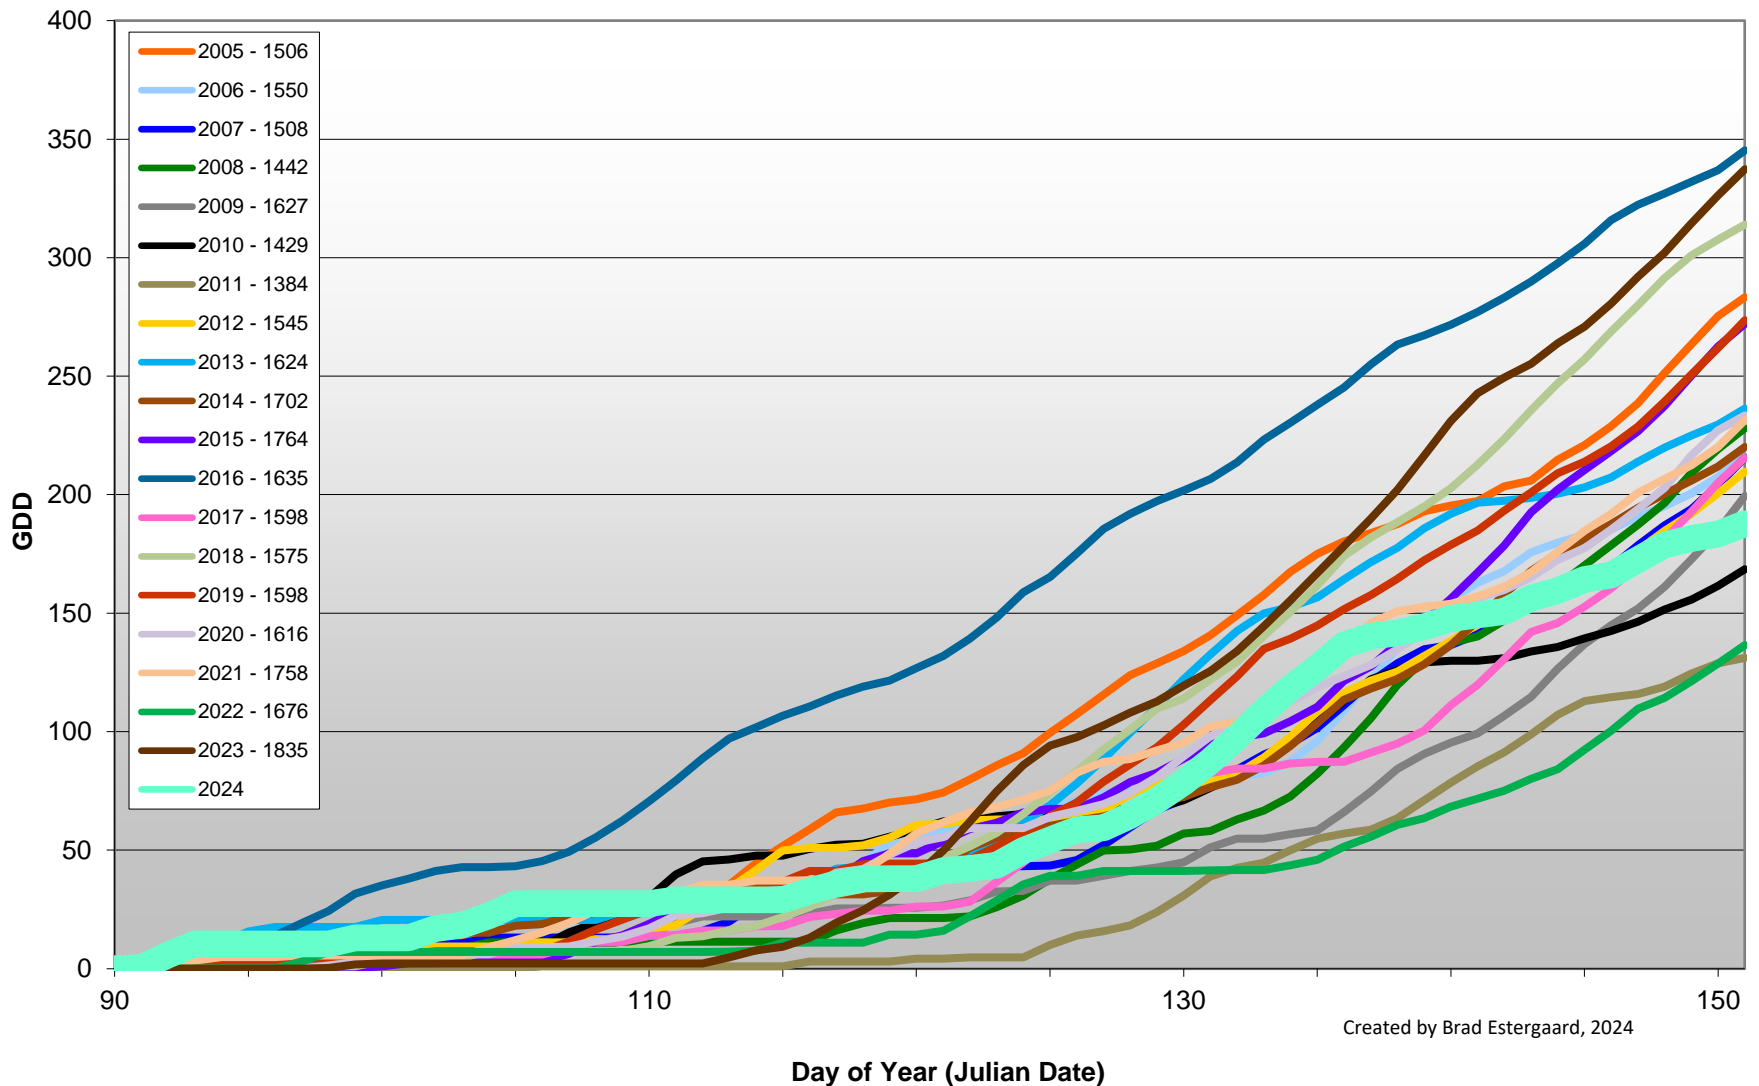

Osoyoos - Daily Growing Degree Day Accumulation - 2005-2024 - April + May

Created by Brad Estergaard, 2024