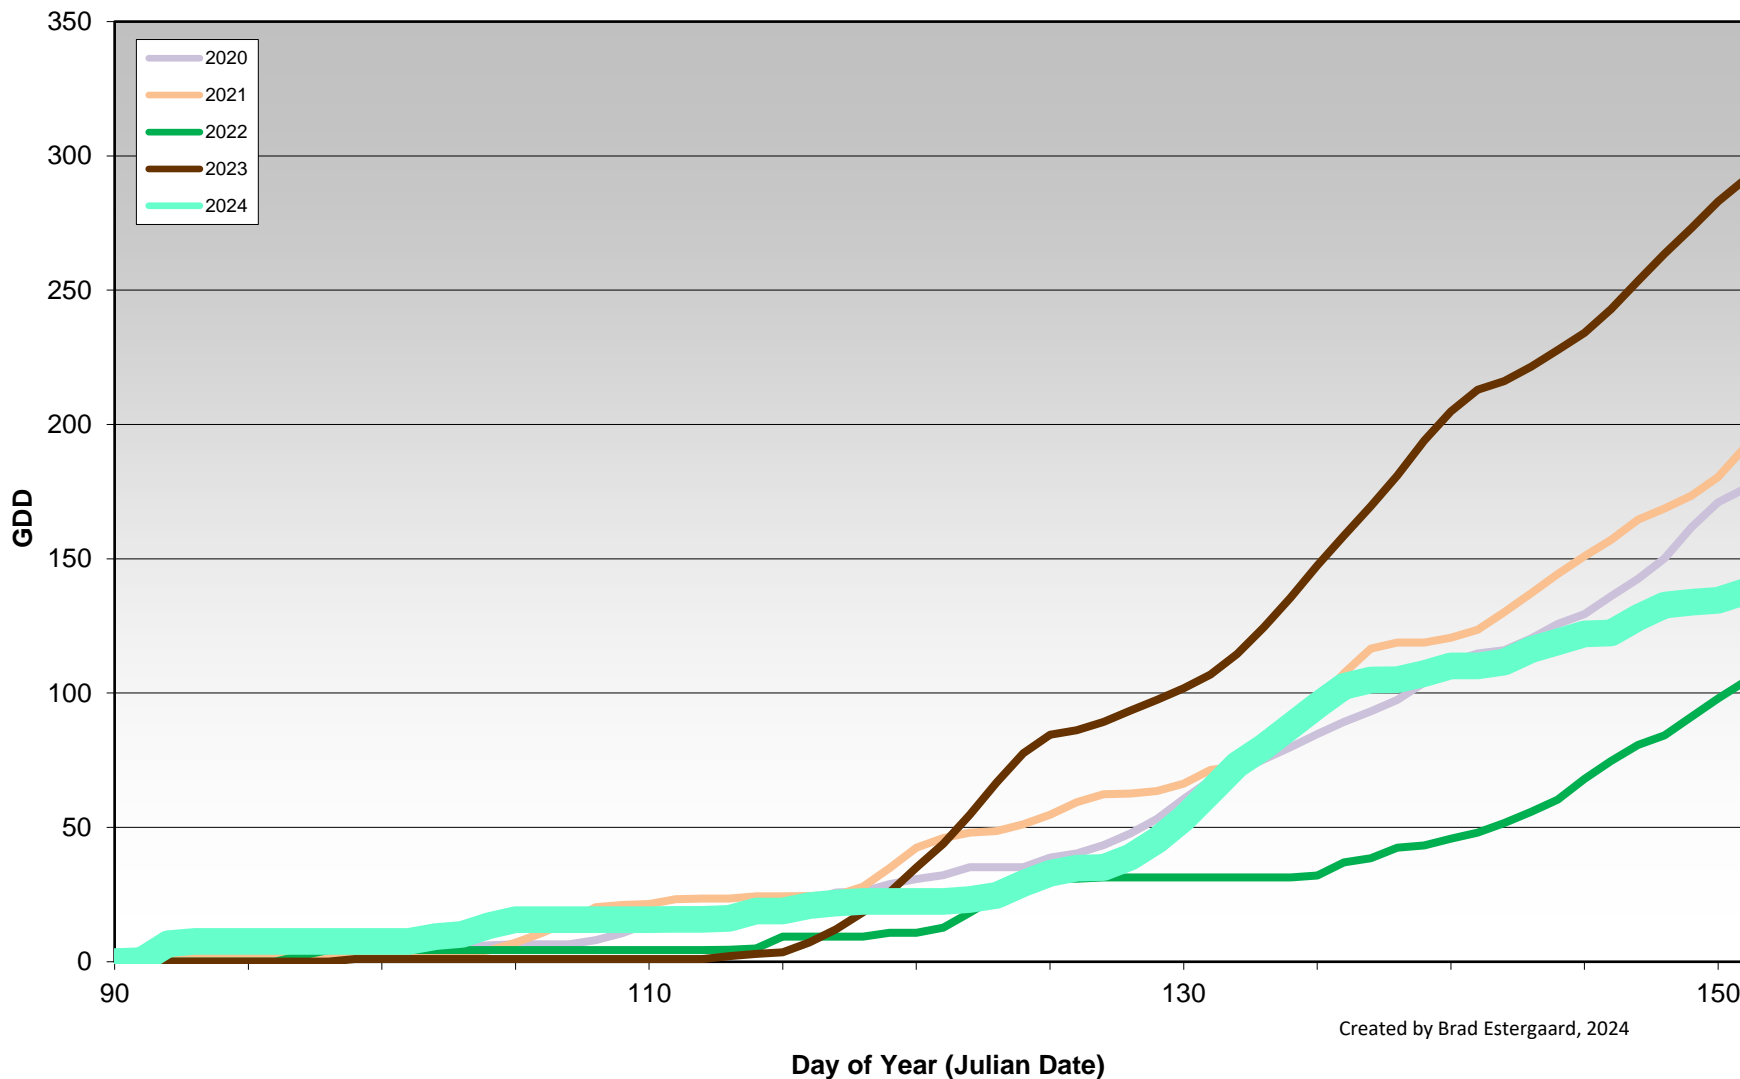

### Okanagan Falls - Total Monthly Growing Degree Days - April + May - 2020-2024

Created by Brad Estergaard, 2024

Month

### Okanagan Falls - Daily Growing Degree Day Accumulation - 2020-2024 - April + May

Created by Brad Estergaard, 2024