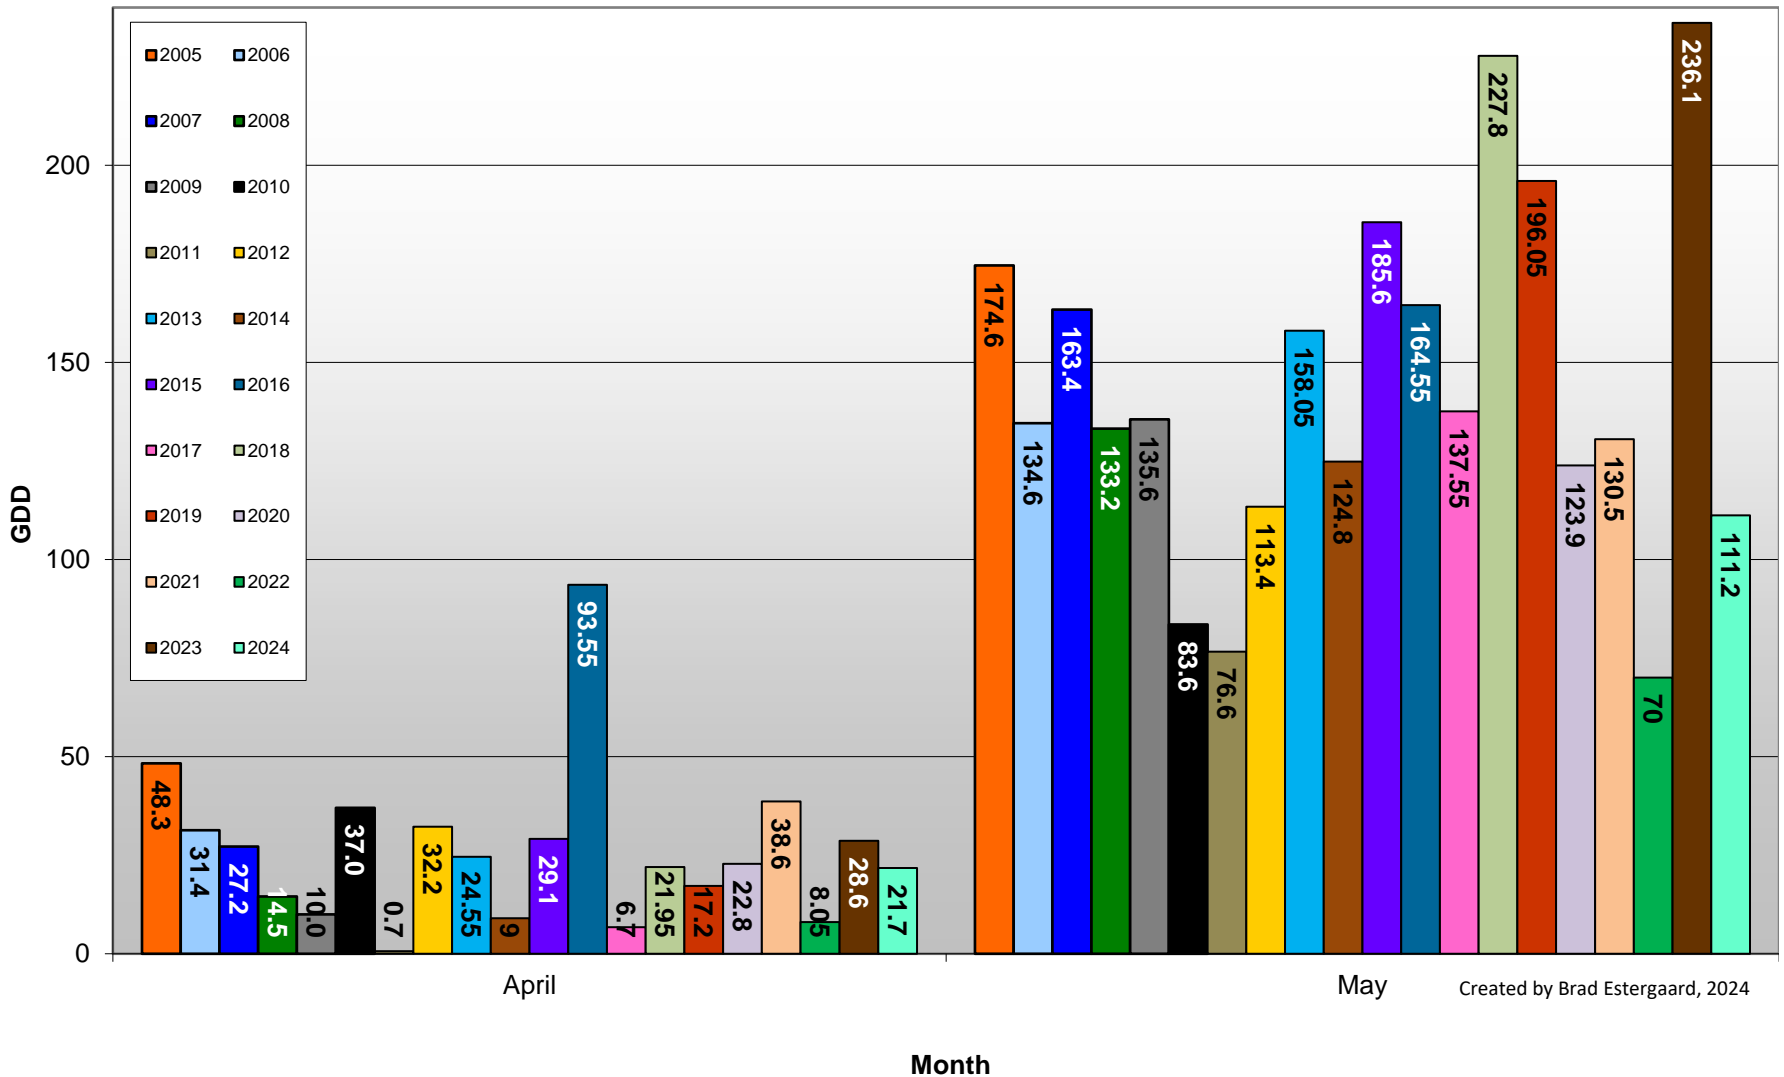

### Summerland - Total Monthly Growing Degree Days [MAY] - 1998-2024

May

Month

Created by Brad Estergaard, 2024

### Summerland - Total Monthly Growing Degree Days - April + May - 2005-2024

Created by Brad Estergaard, 2024

### Summerland - Daily Growing Degree Day Accumulation - 2005-2024 - April + May

Created by Brad Estergaard, 2024

Day of Year (Julian Date)

### Golden Mile (Oliver) - Total Monthly Growing Degree Days - April + May - 2015-2024

Created by Brad Estergaard, 2024