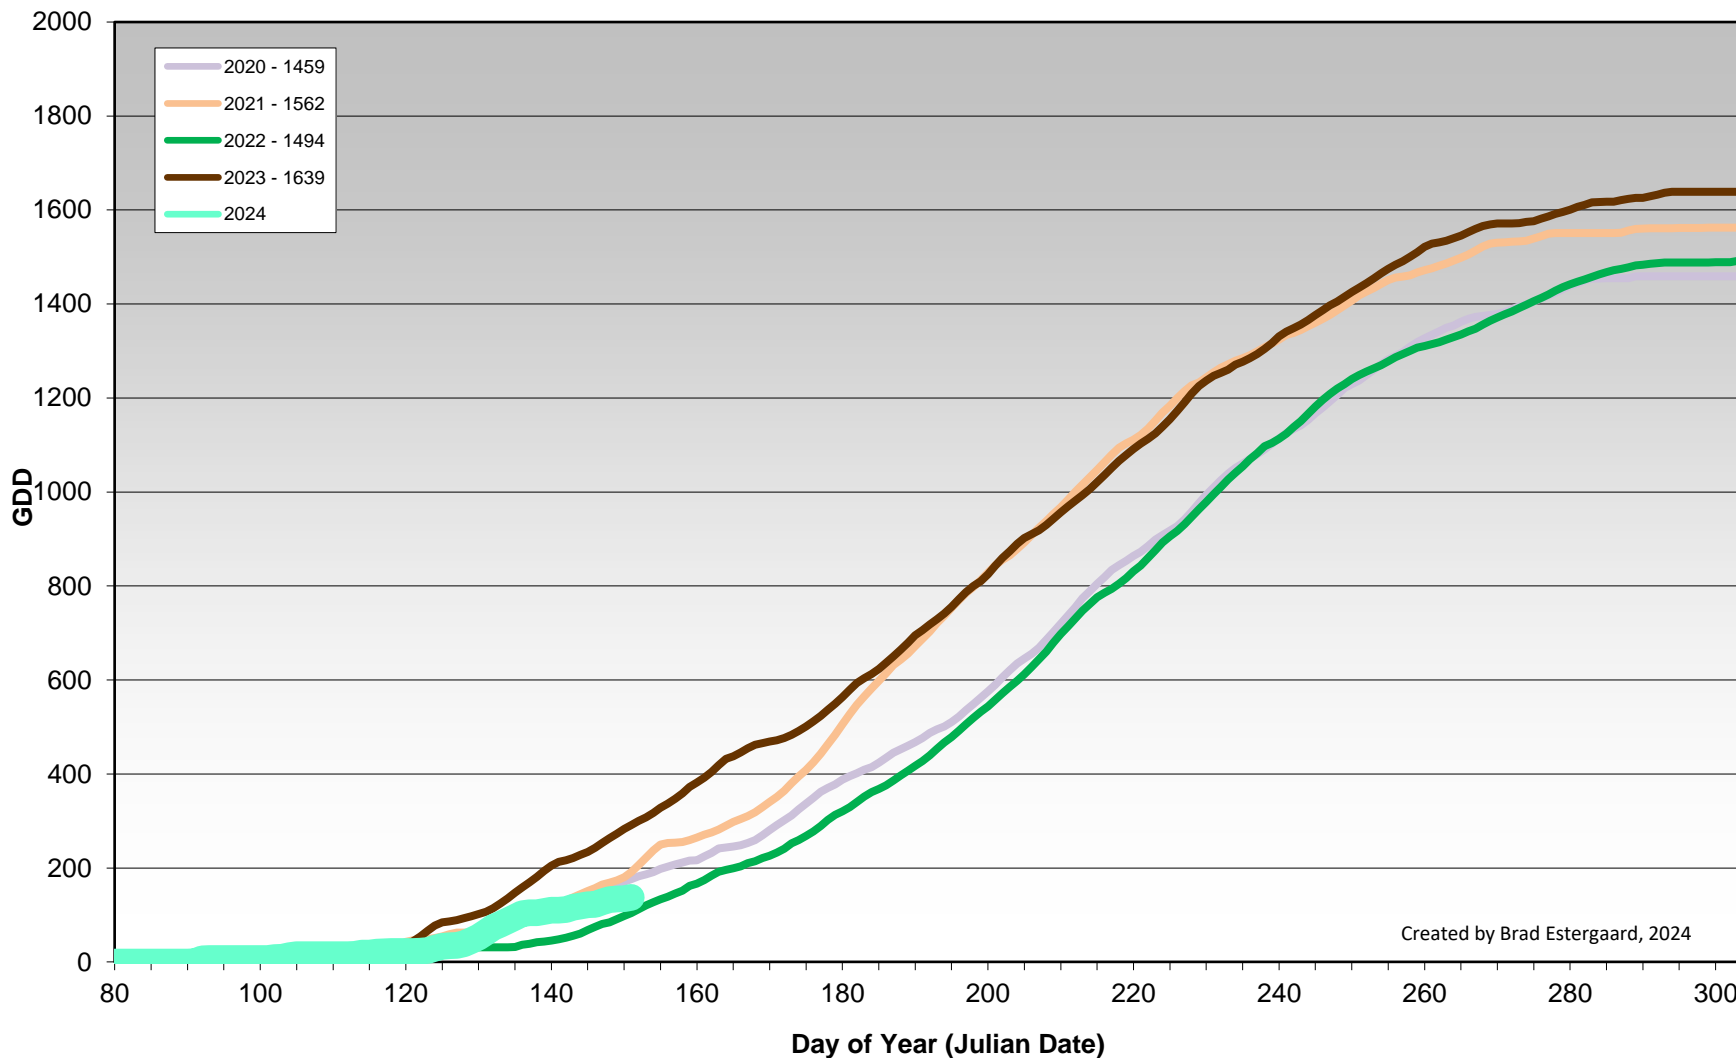

Okanagan Falls - Growing Degree Day Accumulation - 2020-2024

Created by Brad Estergaard, 2024