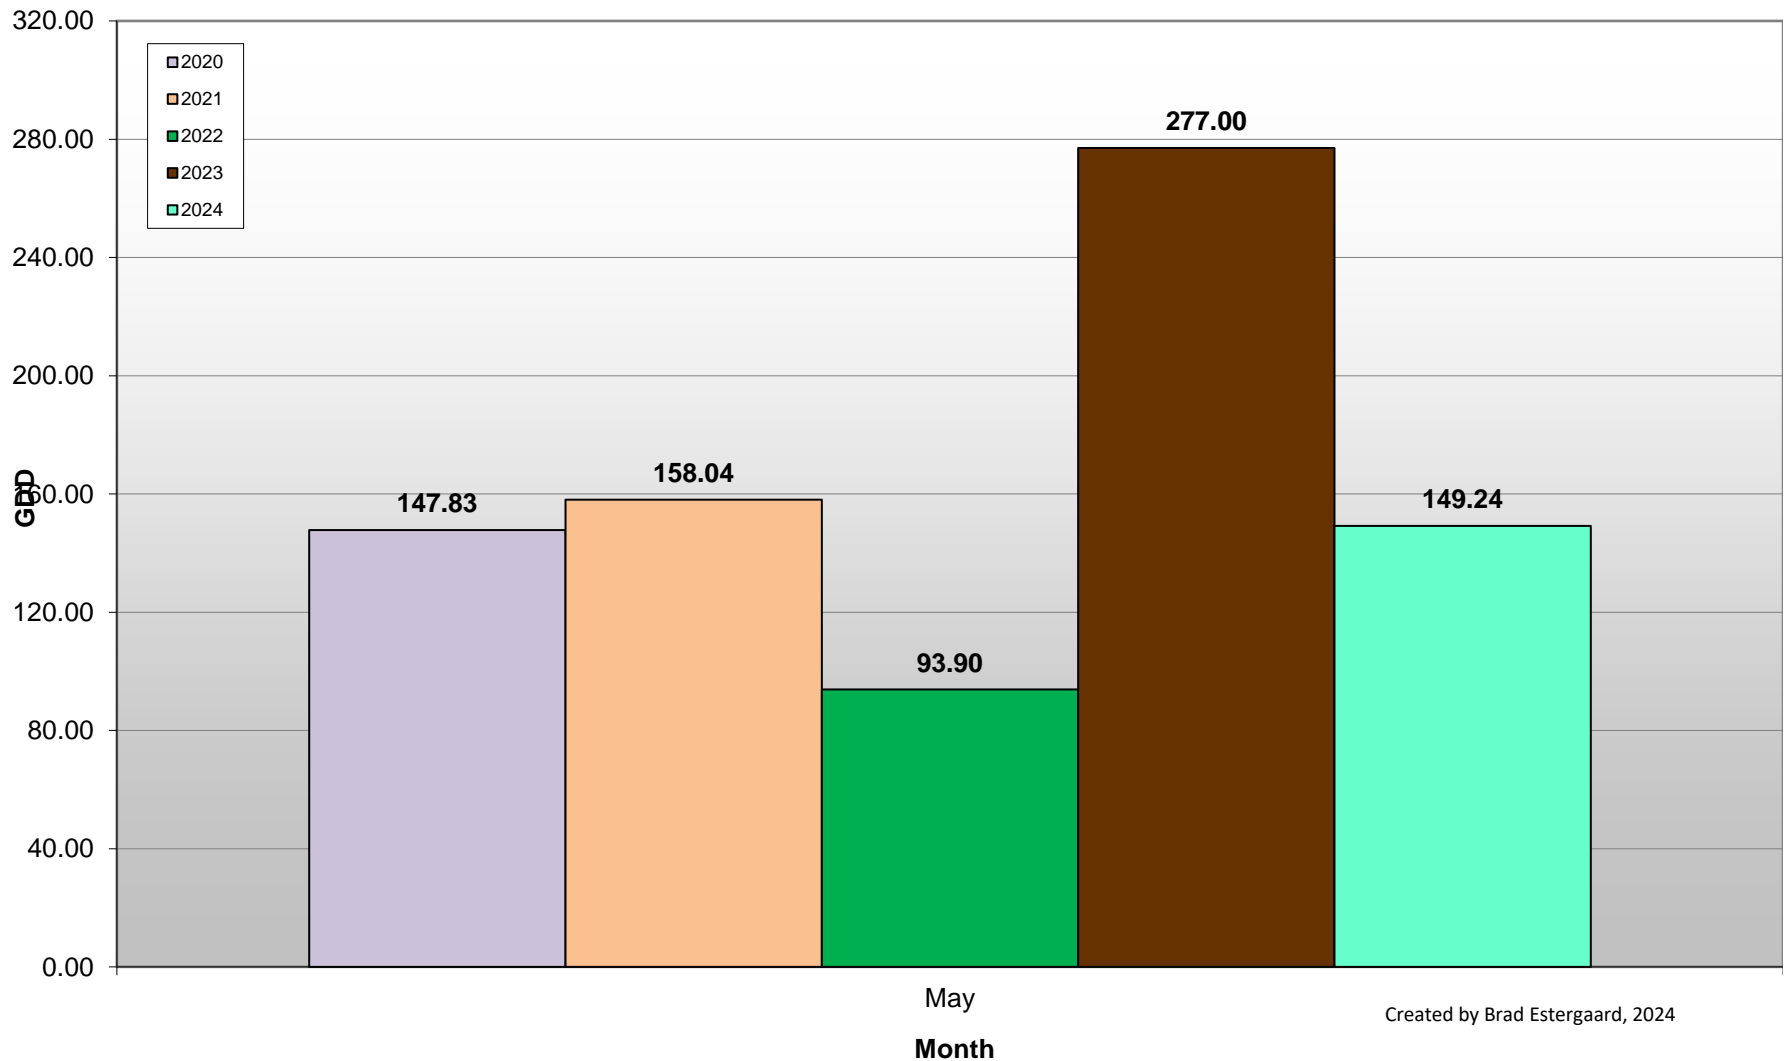

Naramata Bench - Total Monthly Growing Degree Days [MAY] - 2020-2024

Created by Brad Estergaard, 2024