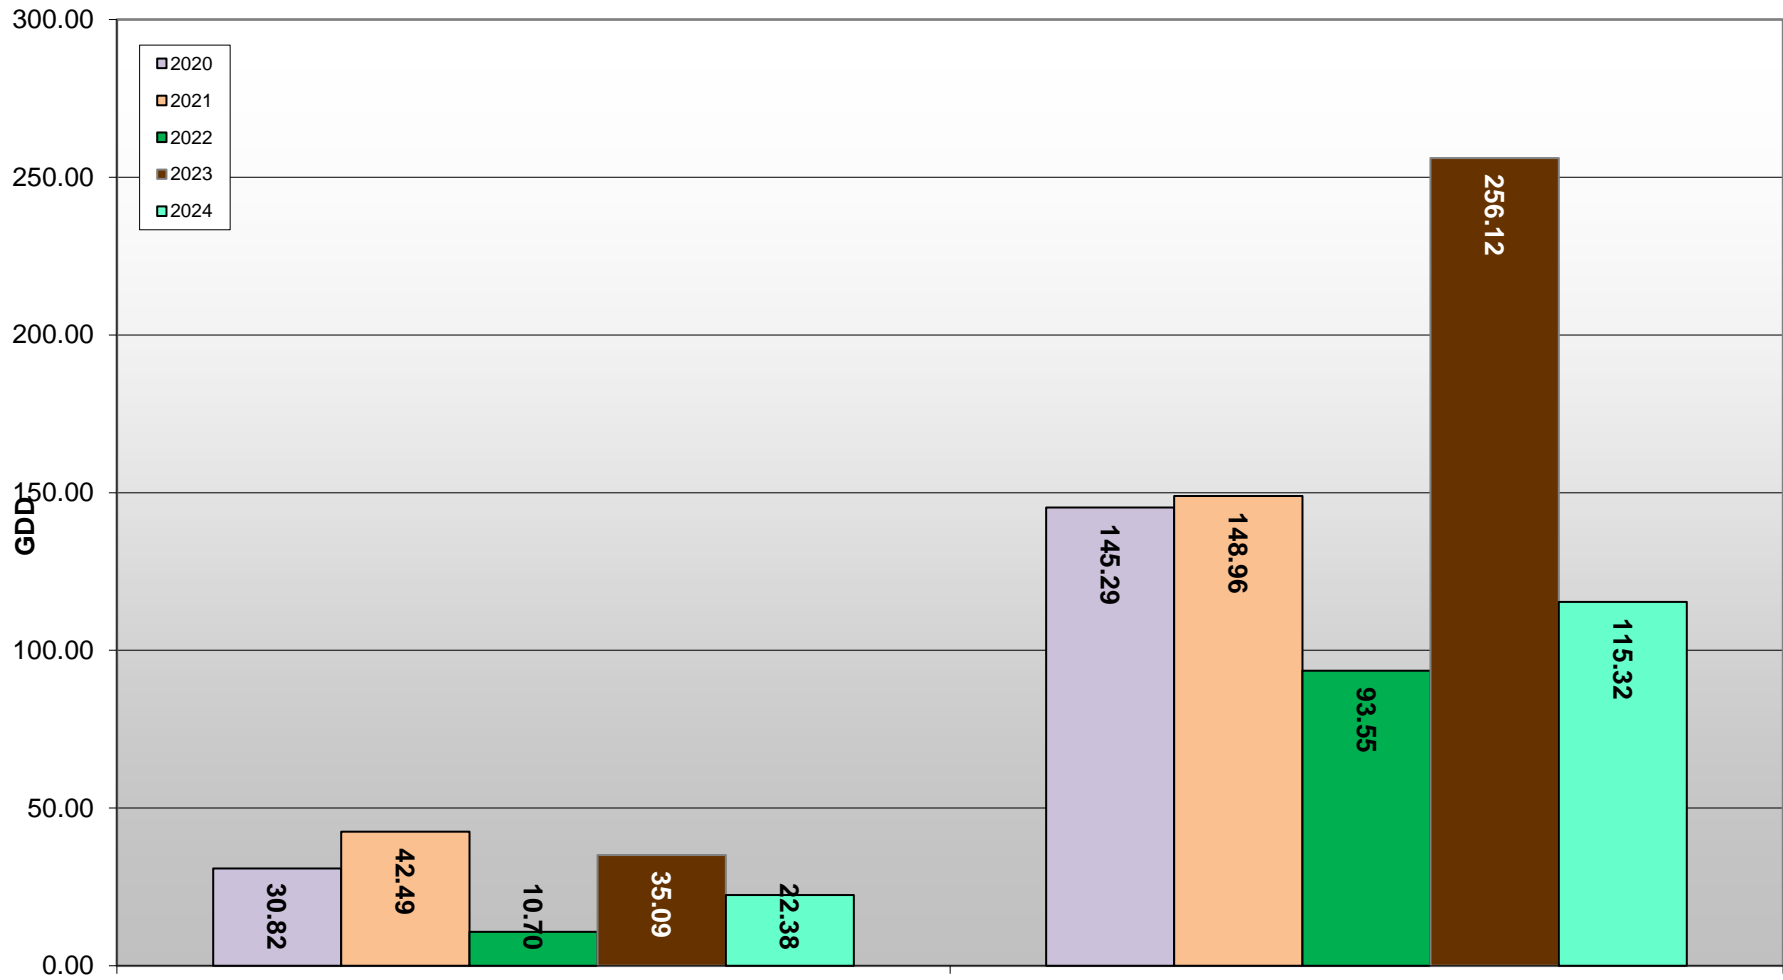

Okanagan Falls - Total Monthly Growing Degree Days - April + May - 2020-2024

Created by Brad Estergaard, 2024

Month