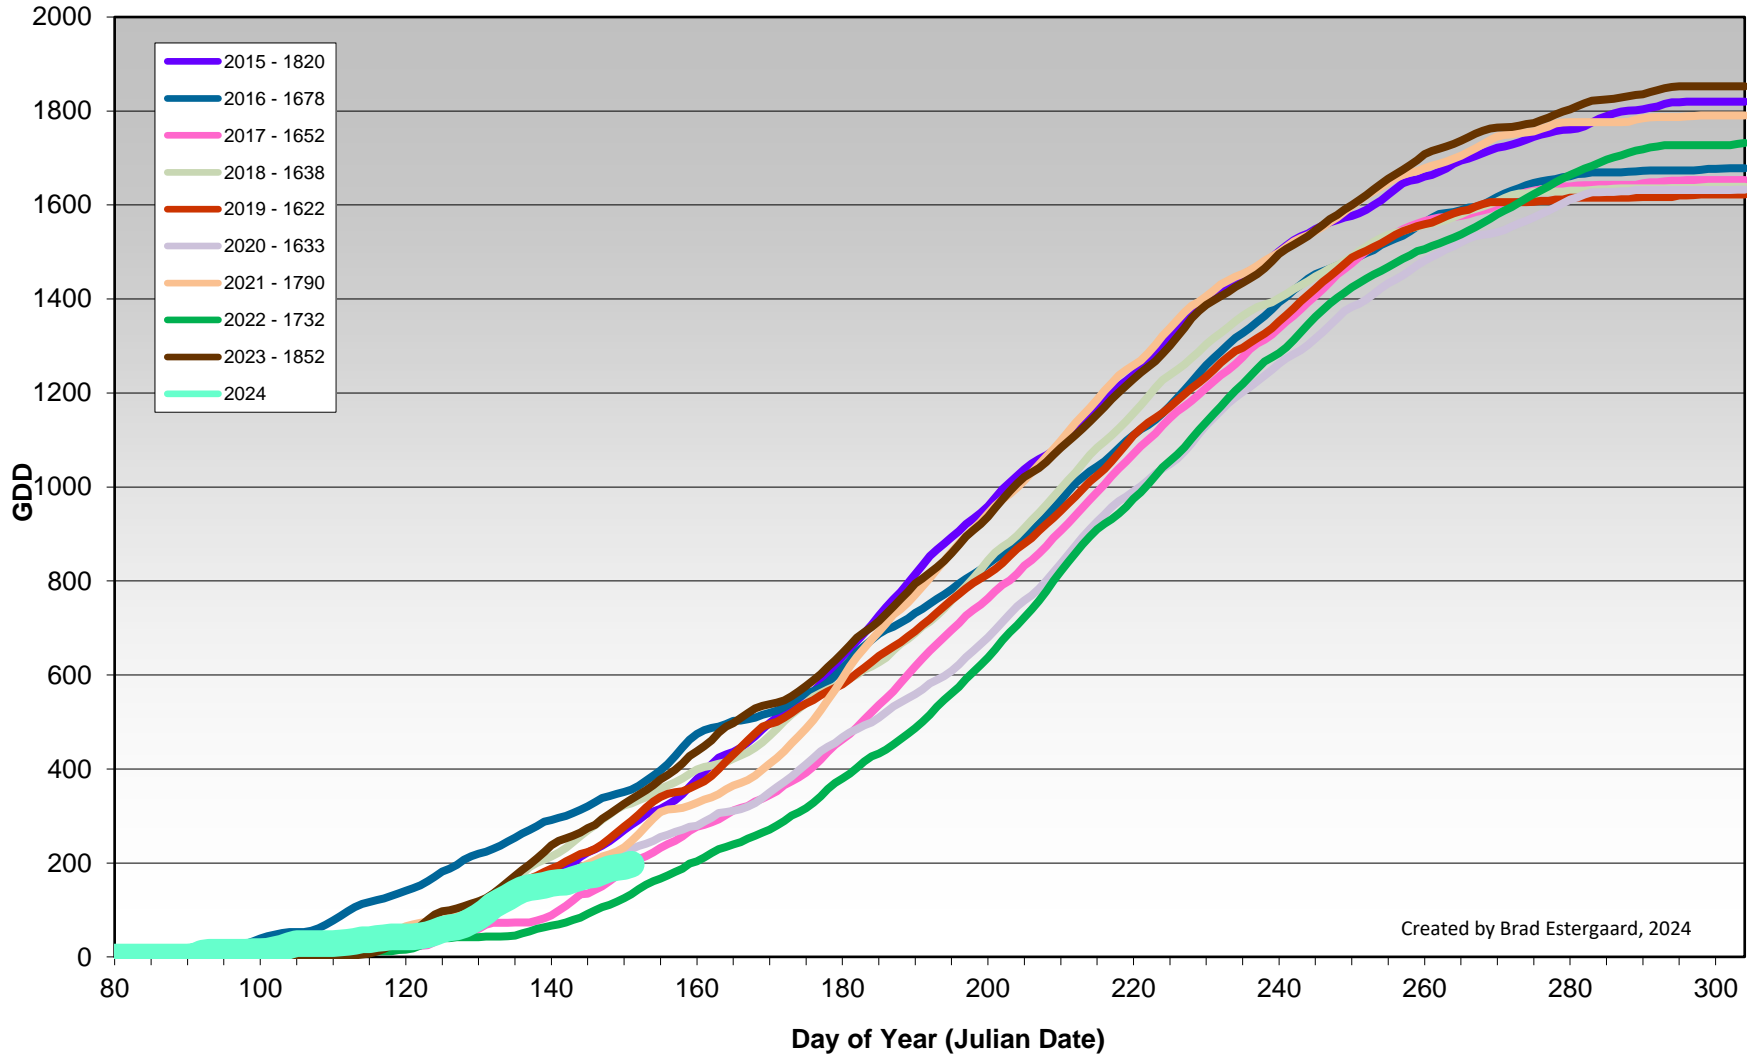

Golden Mile (Oliver) - Growing Degree Day Accumulation - 2015-2024

Created by Brad Estergaard, 2024