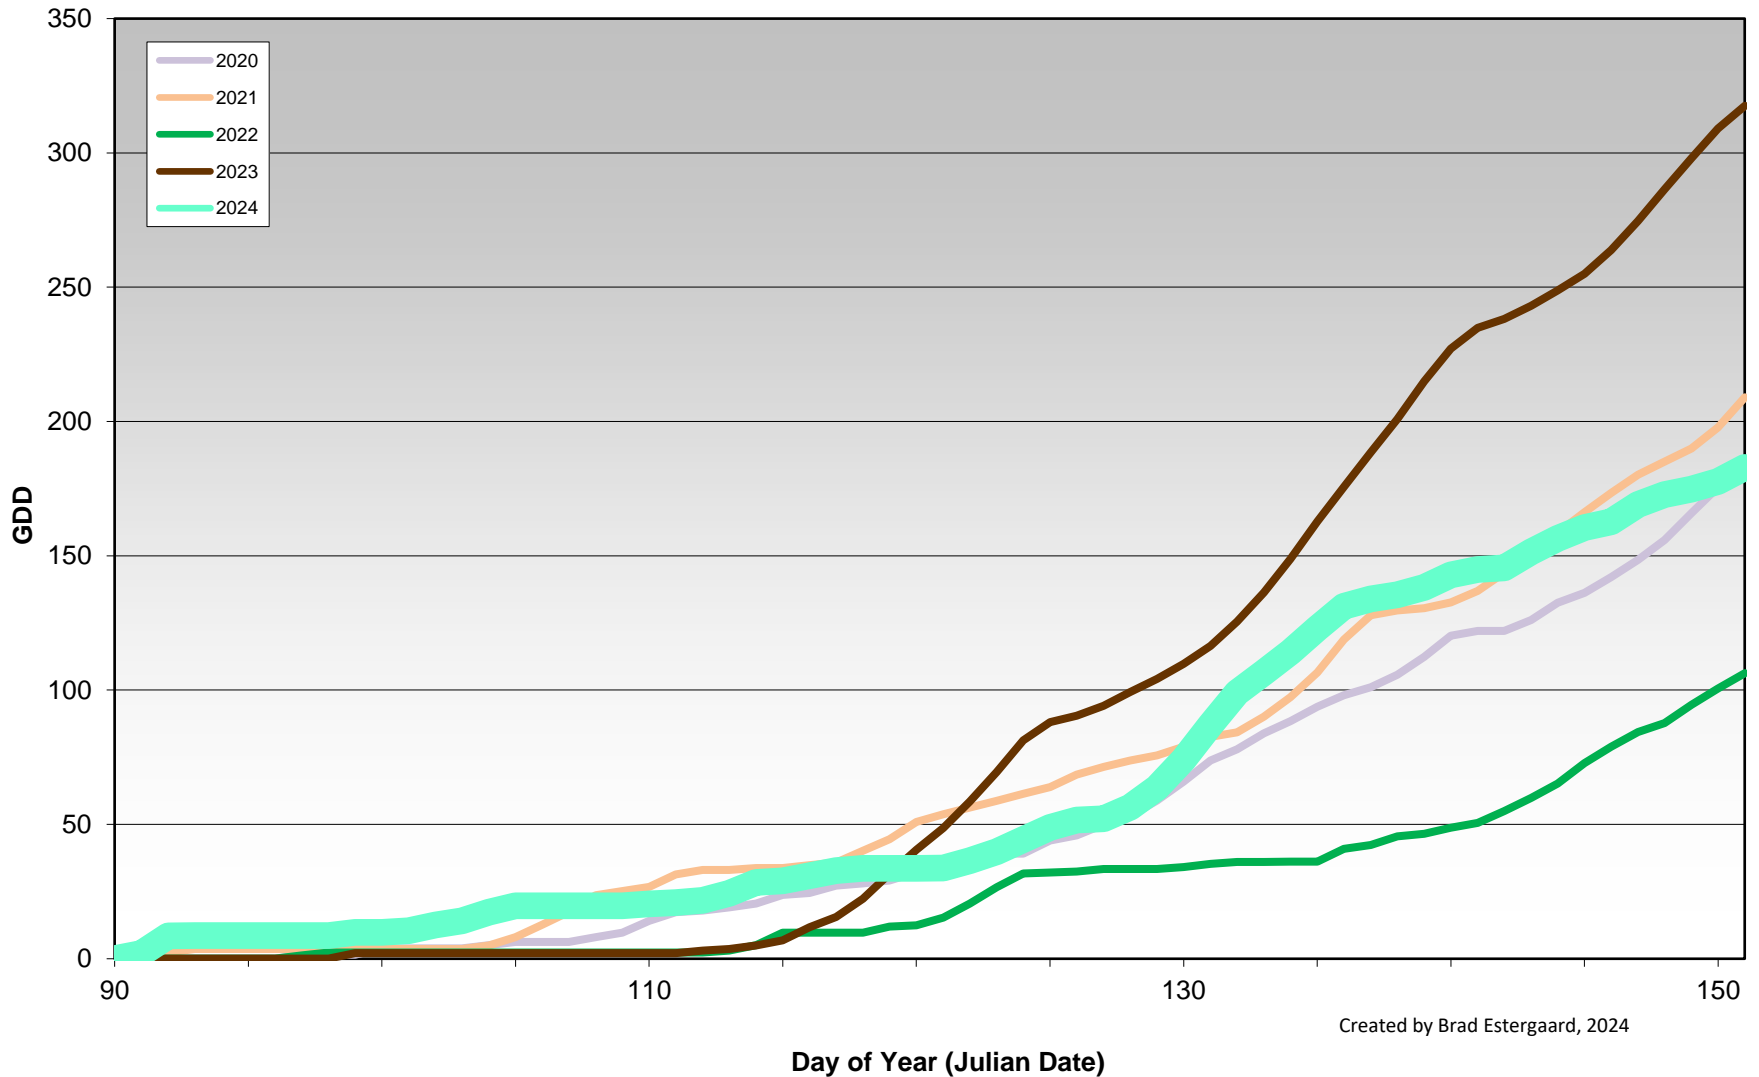

### Naramata Bench - Total Monthly Growing Degree Days [MAY] - 2020-2024

Created by Brad Estergaard, 2024

### Naramata Bench - Total Monthly Growing Degree Days - April + May - 2020-2024

Created by Brad Estergaard, 2024

Month

### Naramata Bench - Daily Growing Degree Day Accumulation - 2020-2024 - April + May

Created by Brad Estergaard, 2024