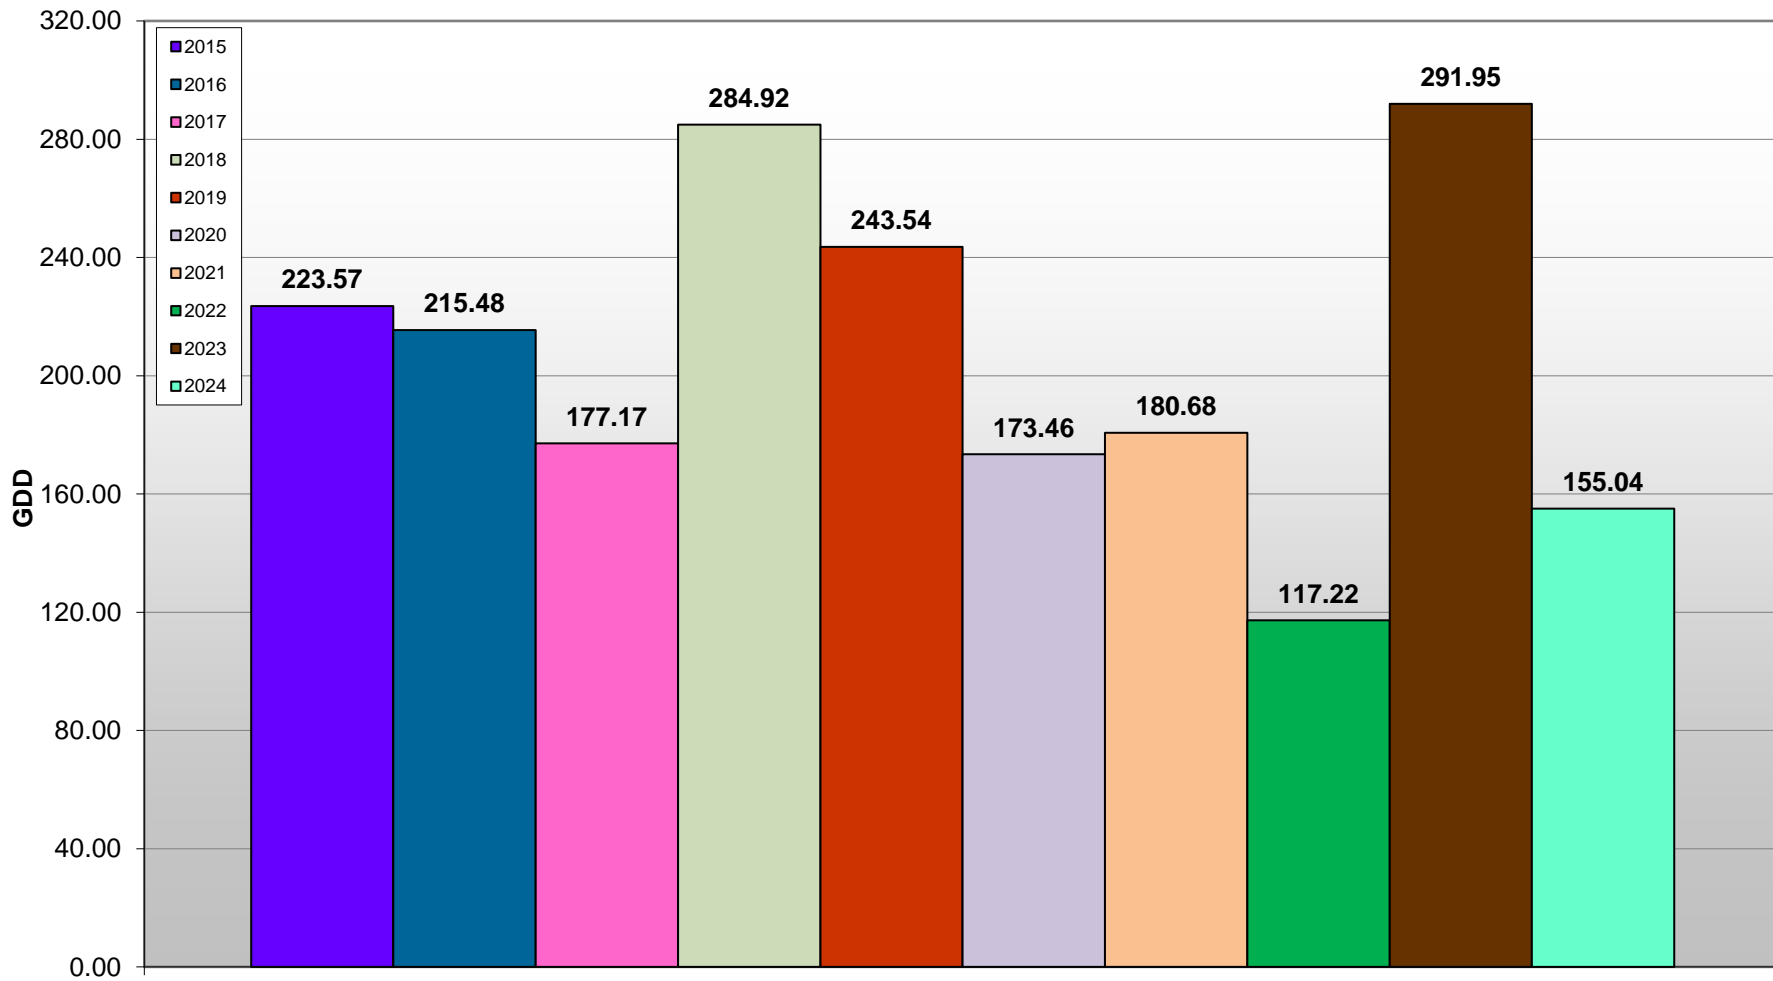

Golden Mile (Oliver) - Total Monthly Growing Degree Days [MAY] - 2015-2024

May

Month

Created by Brad Estergaard, 2024