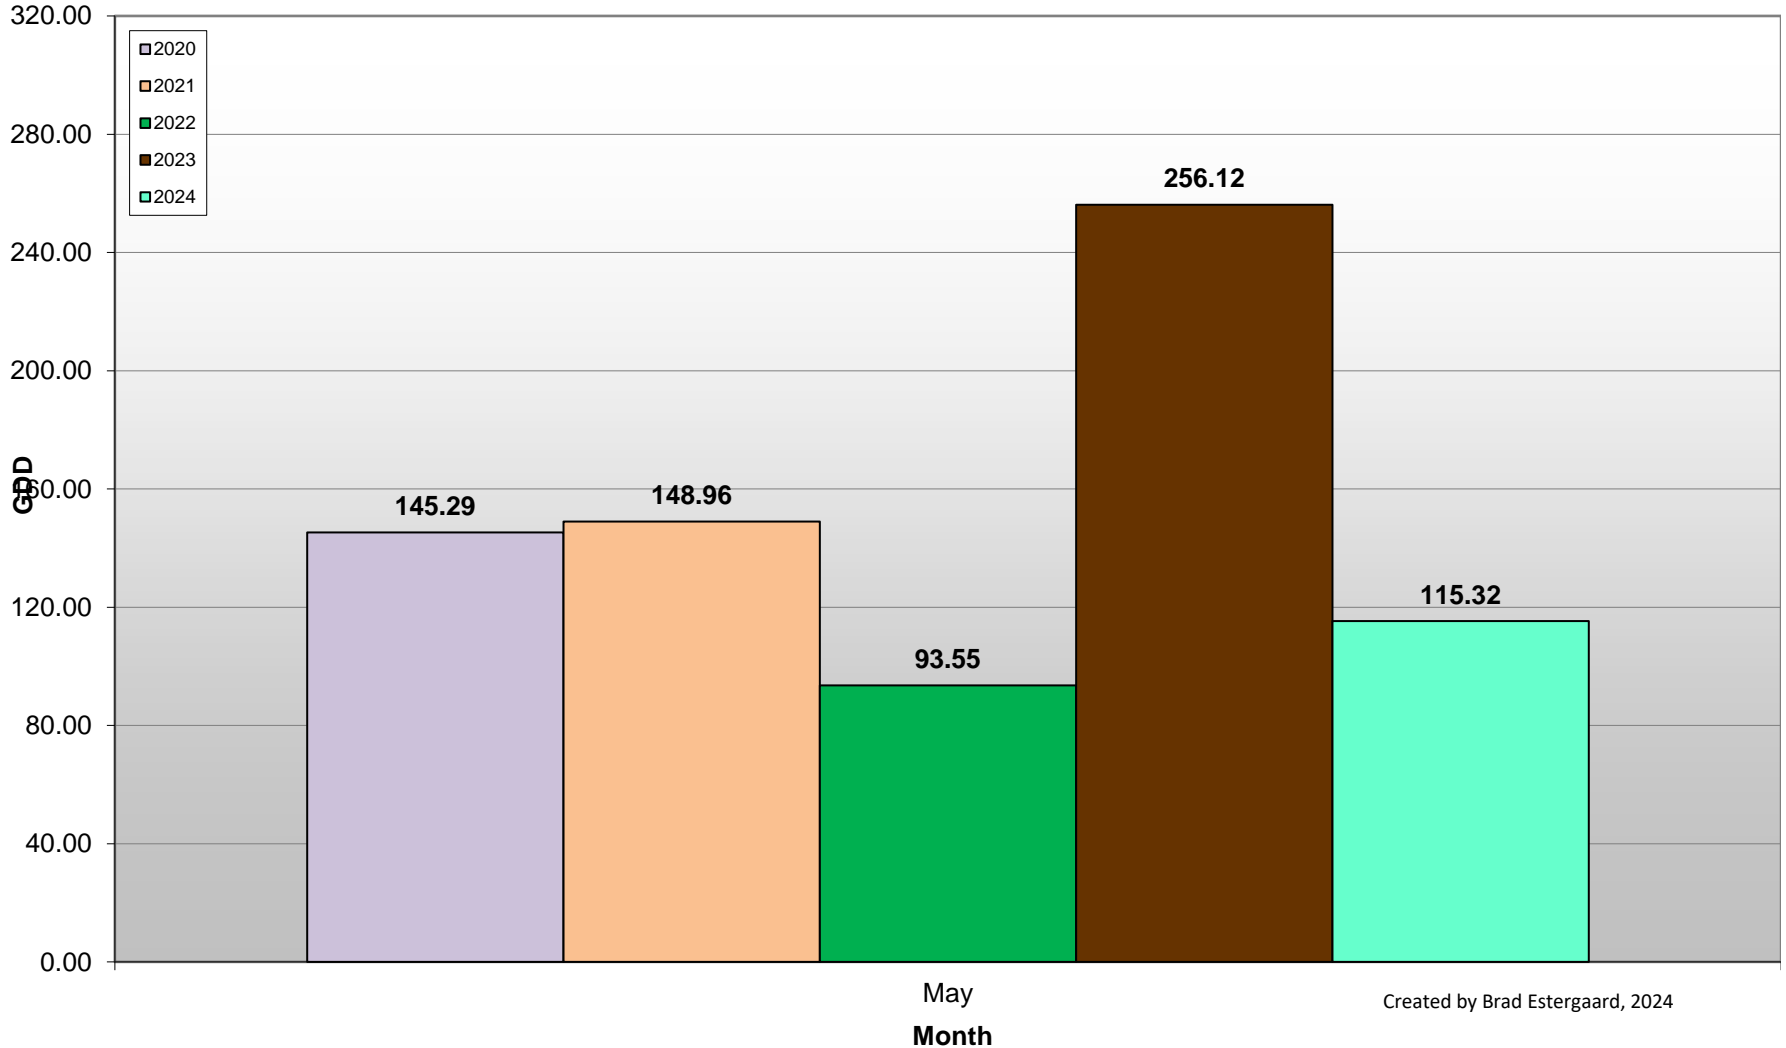

### Naramata Bench - Daily Growing Degree Day Accumulation - 2020-2024 - April + May

Created by Brad Estergaard, 2024

### Naramata Bench - Growing Degree Day Accumulation - 2020-2024

Created by Brad Estergaard, 2024

### Okanagan Falls - Total Monthly Growing Degree Days [MAY] - 2020-2024

Created by Brad Estergaard, 2024