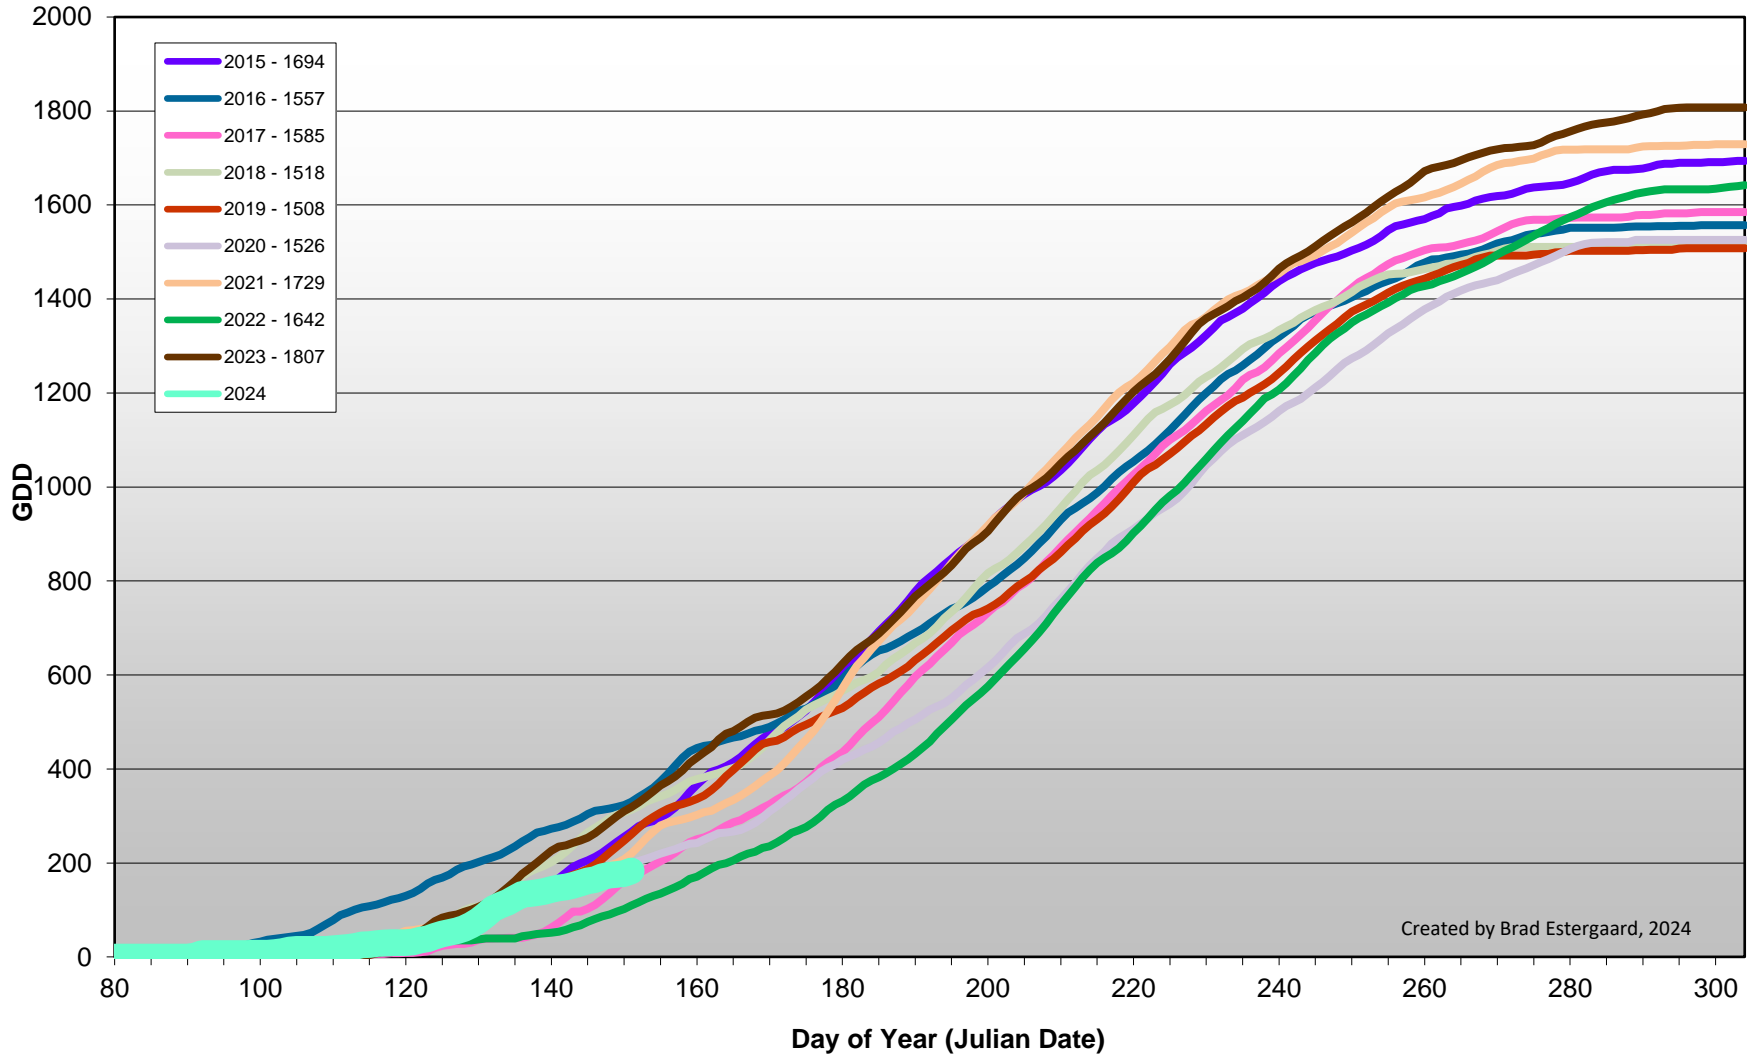

West Kelowna (Boucherie Road - South) - Growing Degree Day Accumulation - 2015-2024

Created by Brad Estergaard, 2024