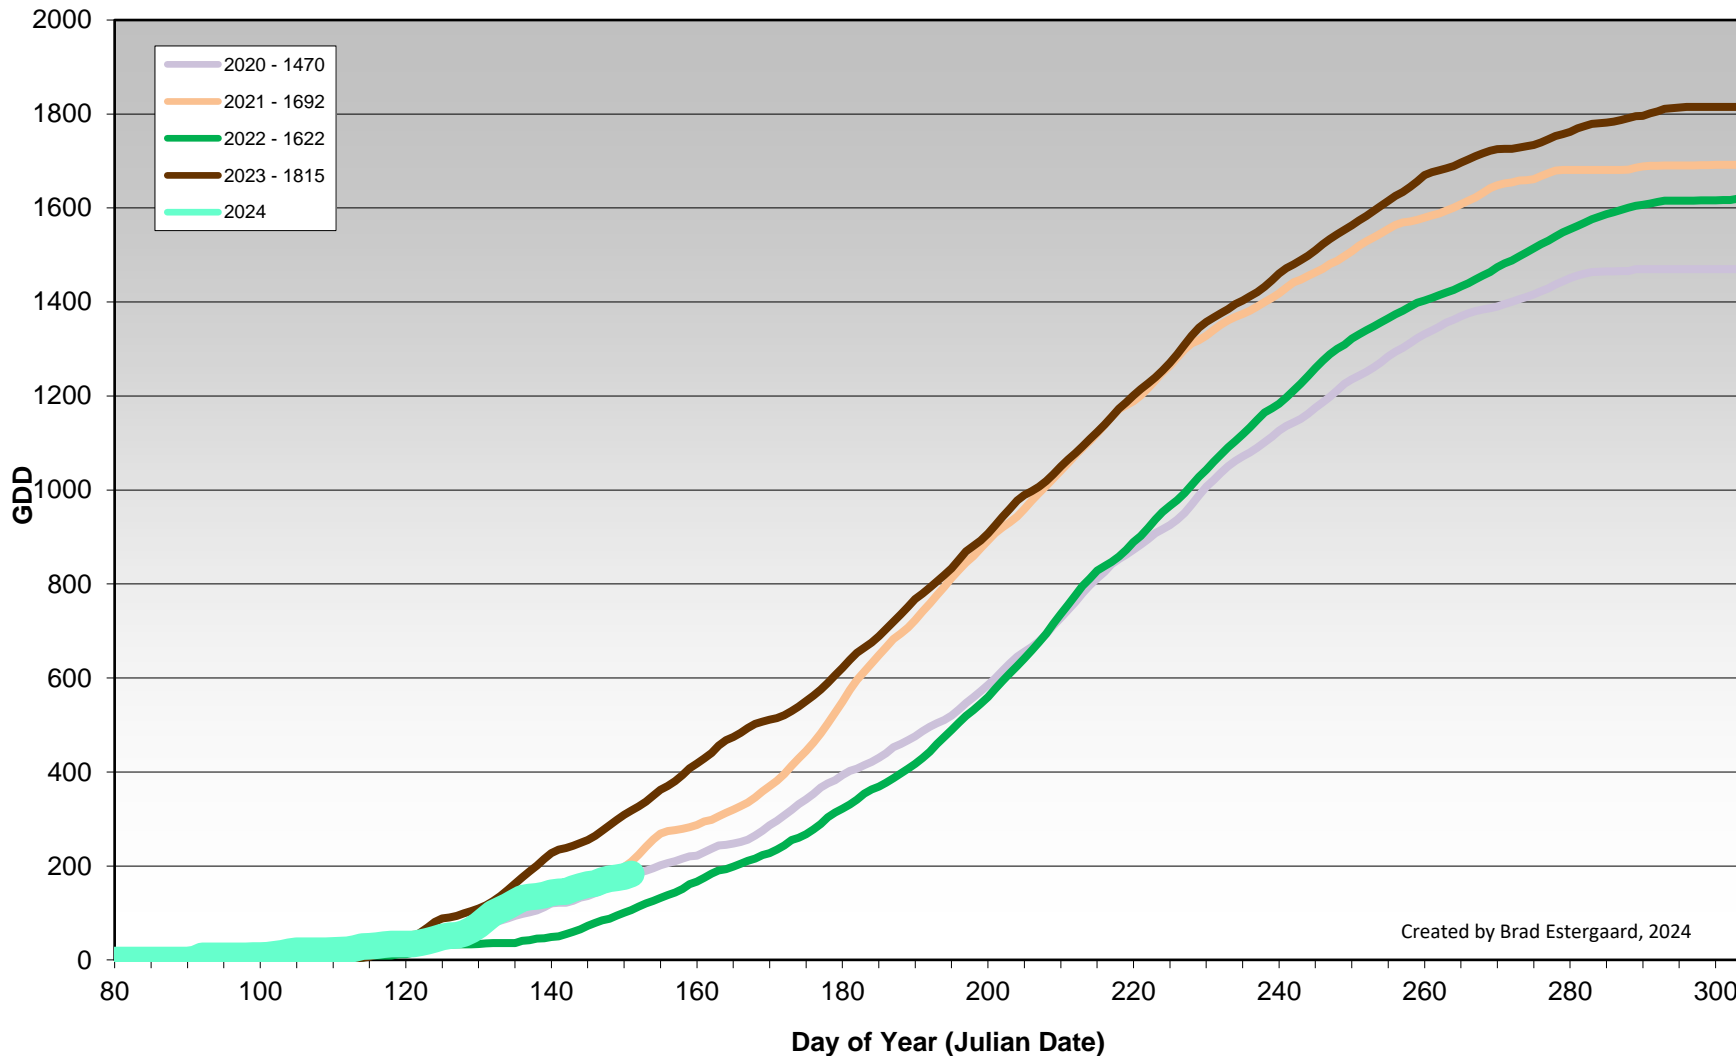

Naramata Bench - Growing Degree Day Accumulation - 2020-2024

Created by Brad Estergaard, 2024