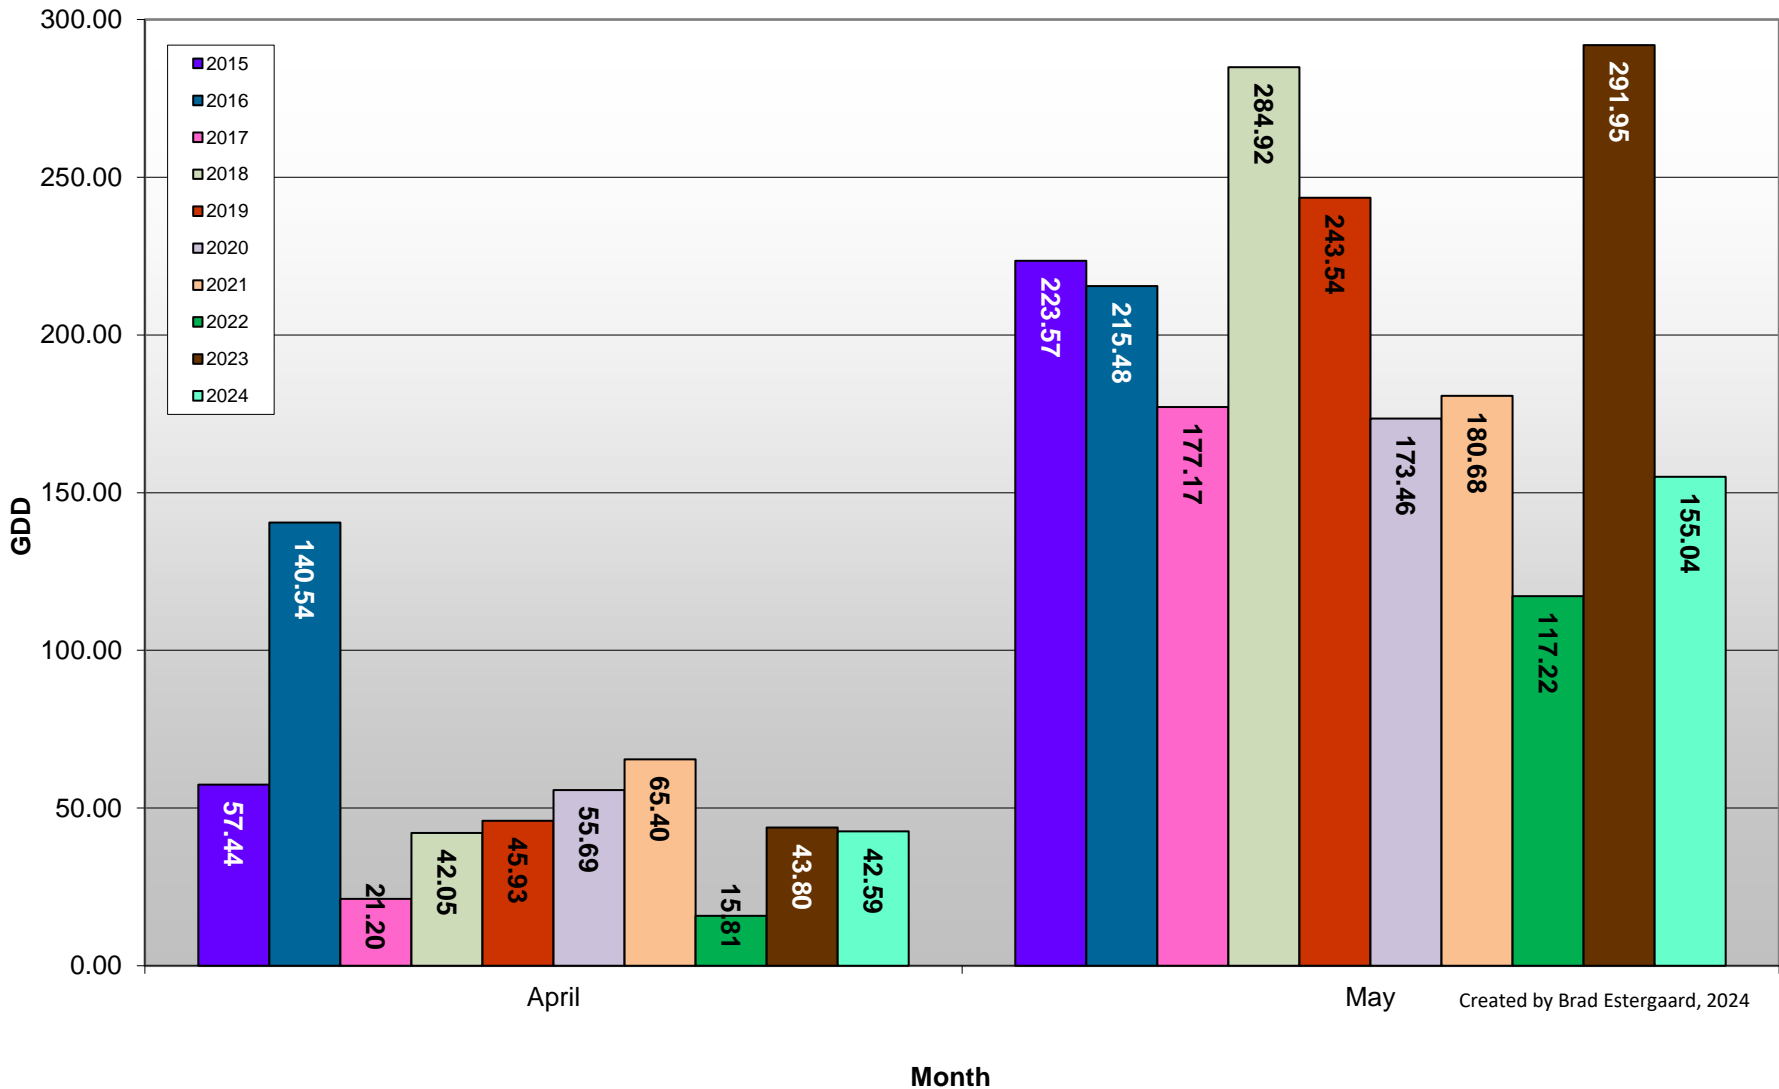

### Okanagan Falls - Growing Degree Day Accumulation - 2020-2024

Created by Brad Estergaard, 2024

### Golden Mile (Oliver) - Total Monthly Growing Degree Days [MAY] - 2015-2024

May

Month

Created by Brad Estergaard, 2024

### Golden Mile (Oliver) - Total Monthly Growing Degree Days - April + May - 2015-2024

Created by Brad Estergaard, 2024