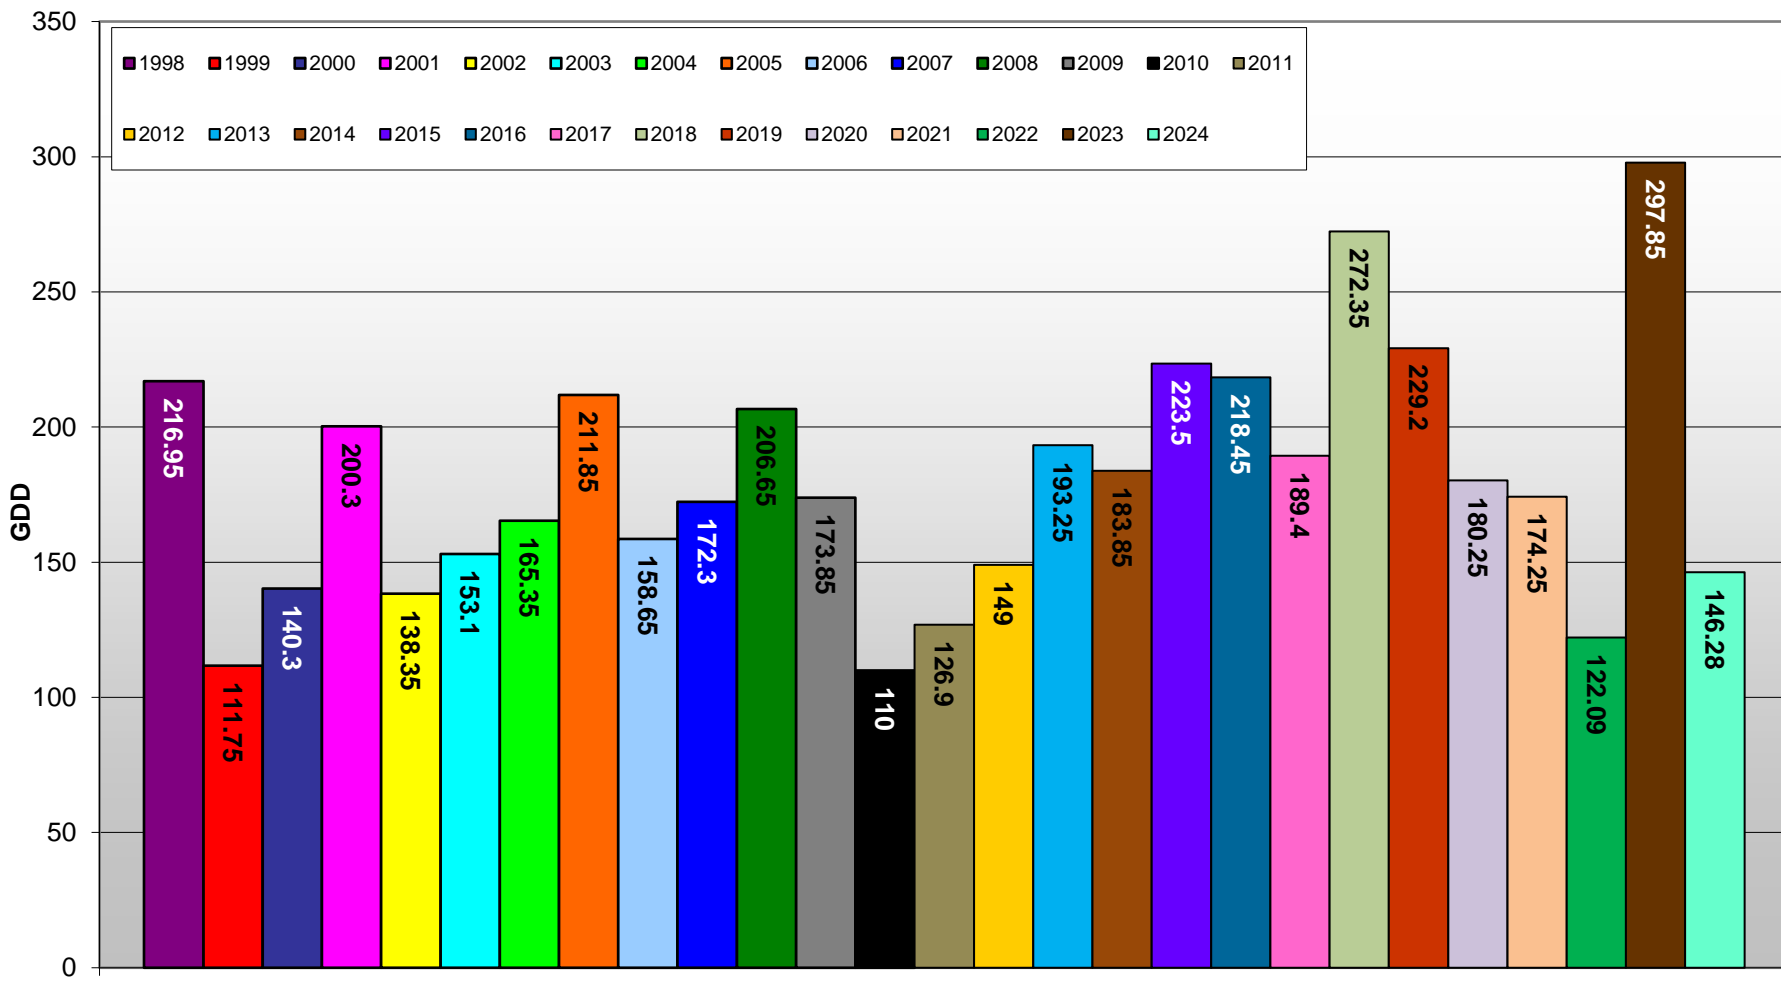

Osoyoos - Total Monthly Growing Degree Days [MAY] - 1998-2024

May

Created by Brad Estergaard, 2024

Month